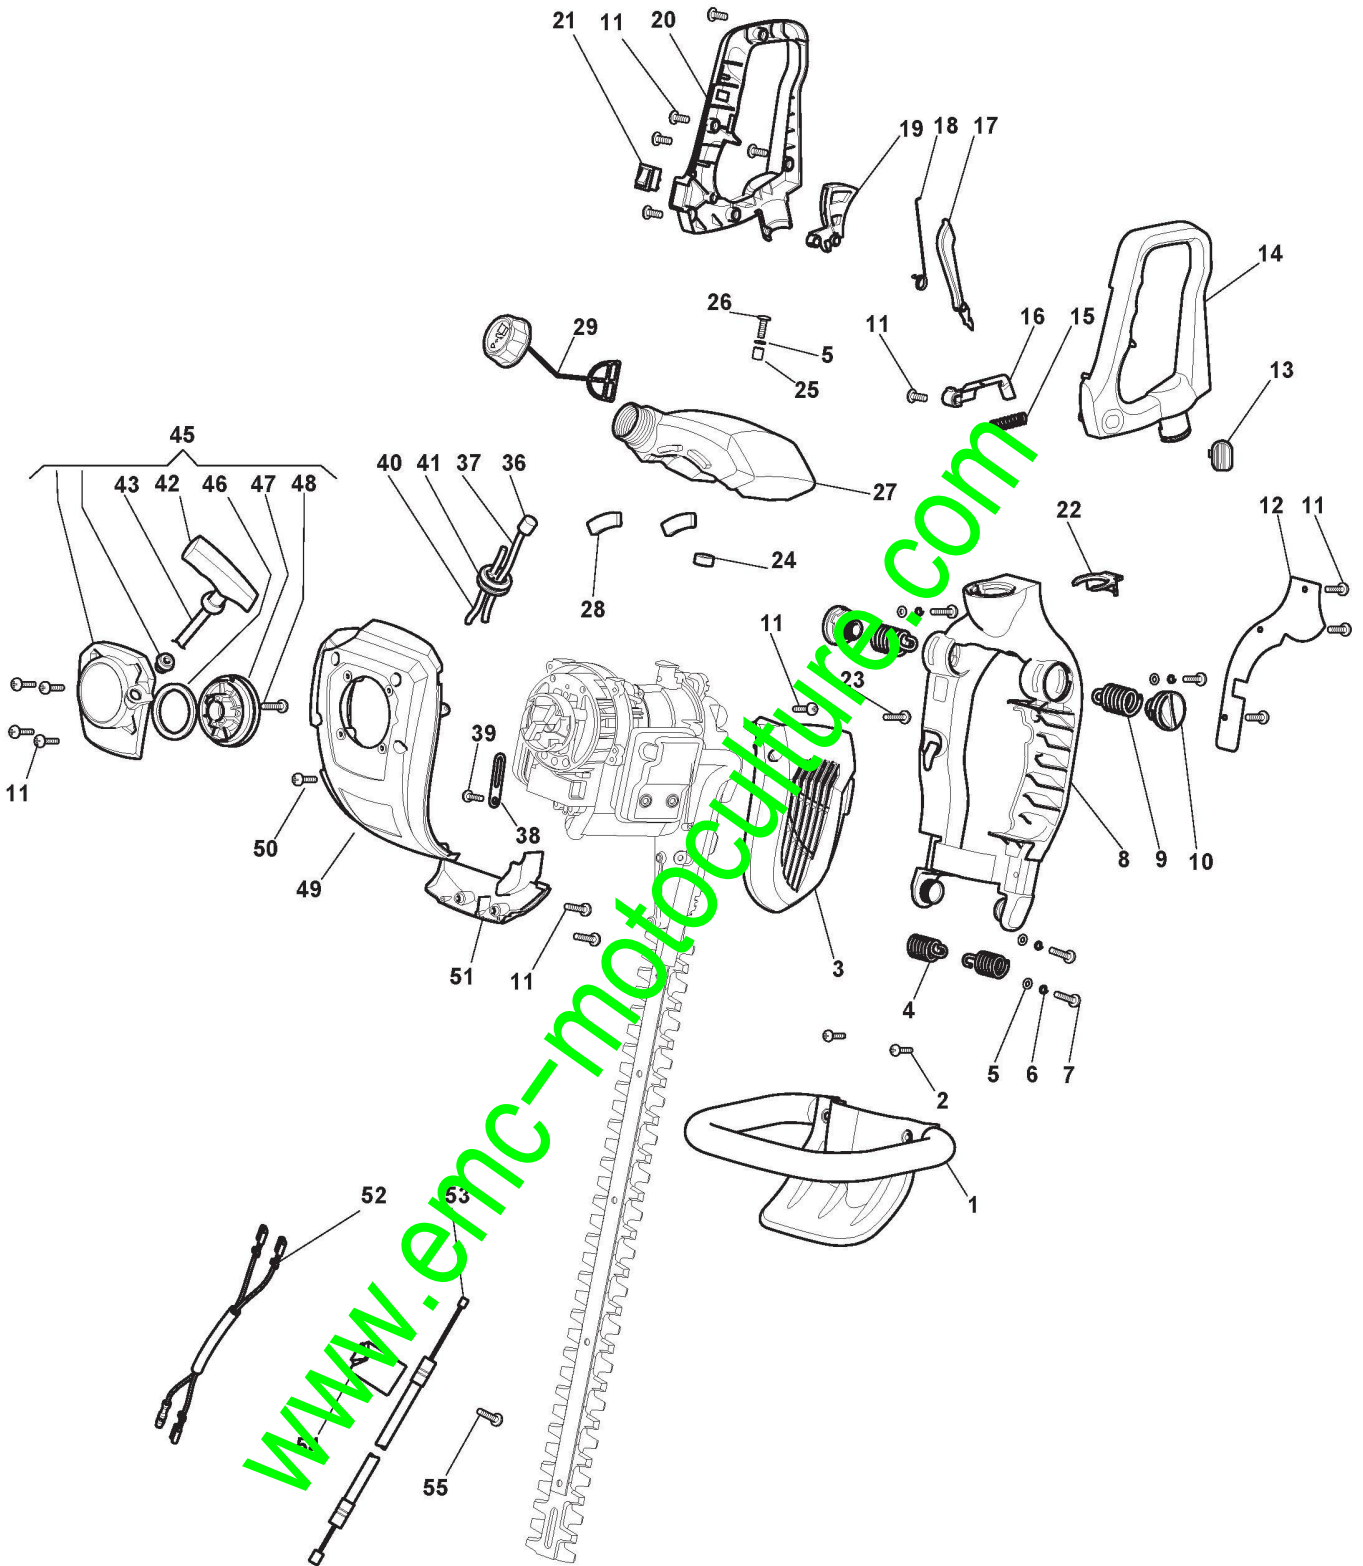

Moteur

Réf. N°	Q.té :	Code article	Description	Articles	De	Jusqu'à
1	1	123300014/0	Poignée Avant			
2	2	123878121/0	Vis			
4	2	123430606/0	Ressort			
5	5	123657022/0	Rondelle			
6	4	123657017/0	Rondelle			
7	4	123878120/0	Vis			
8	1	123784008/0	Carter			
9	2	123430607/0	Ressort			
10	2	118801431/0	Bouchon, Gris			
10	2	123790023/0	Bouchon, Jaune			
11	16	123878121/0	Vis			
12	1	123109588/0	Couvercle			
13	1	118801432/0	Poignée			
14	1	123700065/0	Branche Gauche			
15	1	118801433/0	Ressort			
16	1	123315099/0	Levier			
18	1	123430609/0	Ressort			
20	1	123700066/0	Branche Droit			
21	1	123303007/0	Interrupteur			
22	1	123202008/0	Butée			
23	2	123878115/0	Vis			
24	1	123657023/0	Caoutchouc			
25	1	123044223/0	Douille			
26	1	123878124/0	Vis			
27	1	118801438/0	Réservoir à carburant			
28	2	123275031/0	Caoutchouc			
29	1	118801439/0	Bouchon Reservoir			
36	1	183520009/0	Filtre D'Aspiration			
37	1	123867028/0	Tuyau Aspiration Carburant			
38	1	123294008/0	Guide-Fil			
39	1	123878122/0	Vis			
40	1	123867029/0	Tuyau Retour Mélange			
41	1	123275032/0	Caoutchouc Passe-Câble			
42	1	118801440/0	Poignée Démarrage			
43	1	123234007/0	Câble Démarrage			
46	1	123430610/0	Ressort Démarrage			
47	1	123604013/0	Poignée Démarrage			
48	1	112728445/0	Vis			
50	4	112735654/0	Vis			
52	1	183065030/0	Fil Bobine			
53	1	118801447/0	Câble Accélérateur			
54	1	118801448/0	Serre-Cable			
55	1	112726389/0	Vis			

www.emc-motoculture.com