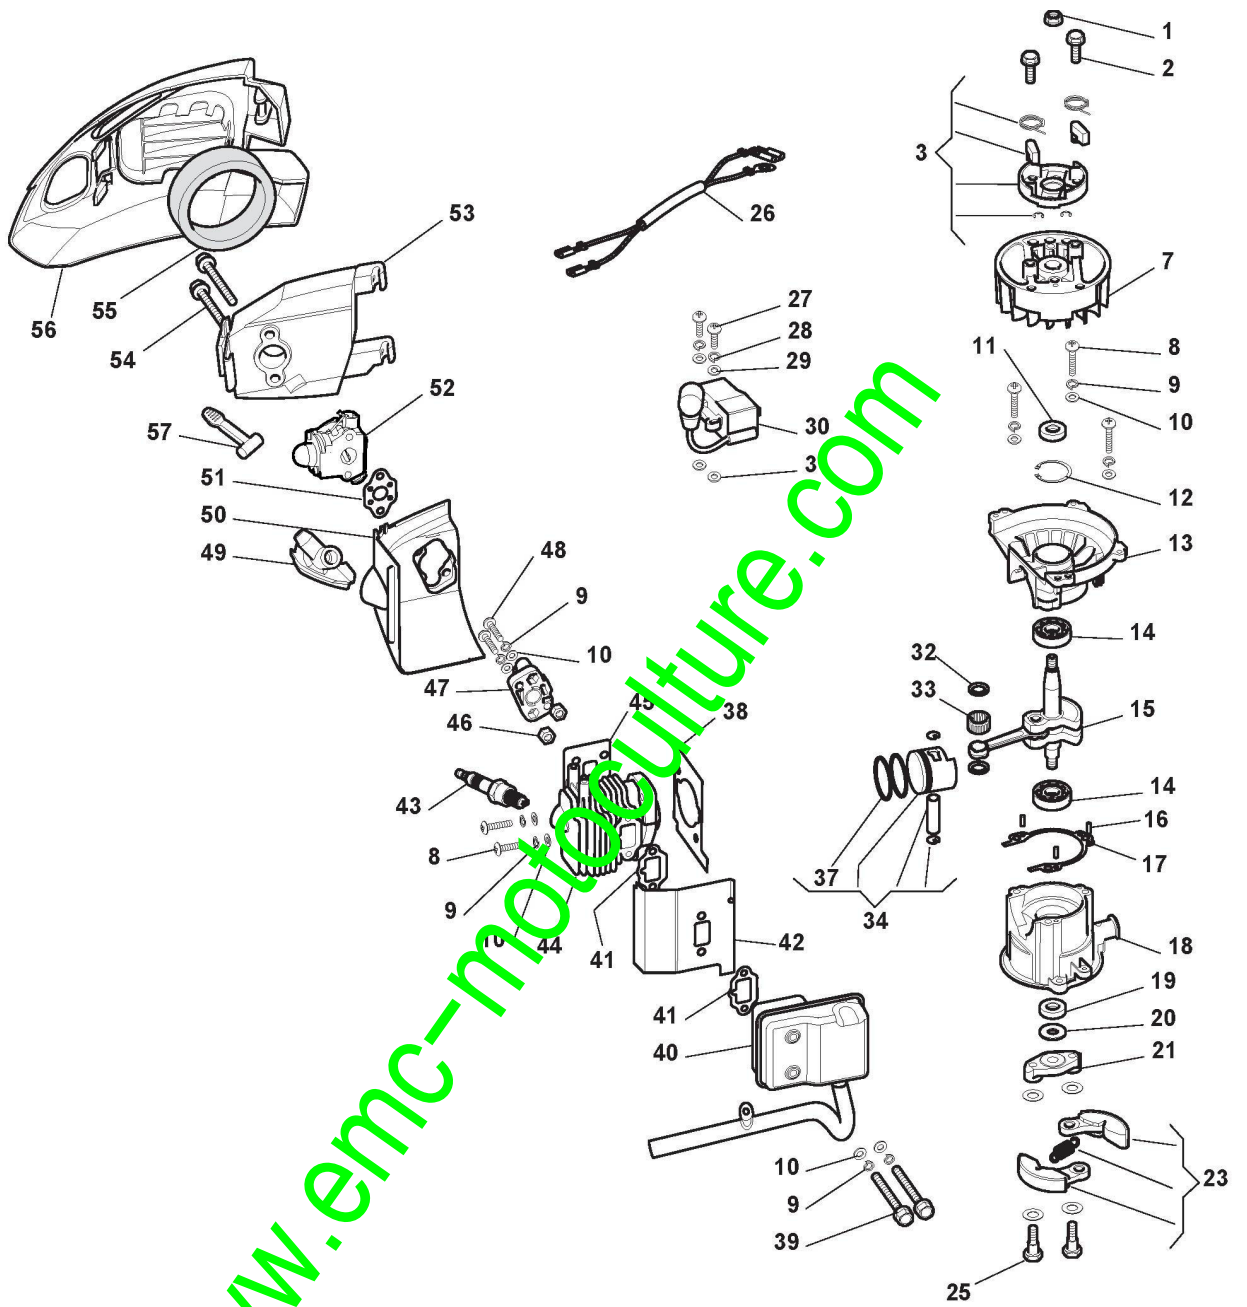

Moteur

Réf. N°	Q.té :	Code article	Description	Articles	De	Jusqu'à
1	1	123120012/0	Ecrou			
2	2	123878109/0	Vis			
3	2	183082003/0	Coupe Démarreur			
8	5	123878081/0	Vis			
9	9	123657017/0	Rondelle			
10	9	123657013/0	Rondelle			
11	1	119035164/0	Anneau De Tenue			
12	1	112610003/0	Circlips			
13	1	123685020/0	Carter Moteur			
14	2	114215222/0	Roulement À Billes			
16	1	123753003/0	Goupille			
17	1	123280077/0	Garniture Carter			
18	1	123685021/0	Carter Moteur			
19	1	119035165/0	Anneau De Tenue			
20	1	123657019/0	Rondelle			
21	1	123445268/0	Plaque Guide-Embrayage			
23	1	183215010/0	Ens. Friction			
25	2	123878111/0	Vis			
26	1	123065045/0	Câble Bougie			
27	2	123878081/0	Vis			
28	2	123657013/0	Rondelle			
29	2	123657017/0	Rondelle			
31	2	123160063/0	Entretoise			
32	2	123652505/0	Rondelle			
33	1	123235008/0	Roulement À Aiguilles			
34	1	183590007/0	Ens.Piston			
37	2	123204016/0	Collier Élastique			
38	1	123280078/0	Joint Cylindre			
39	2	123878081/0	Vis			
41	2	123280079/0	Garniture Silencieux	No more used from 2012		
42	1	123600078/0	Protection			
43	1	3210024	Bougie			
44	1	123071023/0	Cylindre			
45	1	123280080/0	Joint Collecteur Cylindre			
46	2	123120013/0	Ecrou			
47	1	118801419/0	Collecteur D'Aspiration			
48	2	112789195/0	Vis			
49	1	118801420/0	Capuchon Bougie			
50	1	123600080/0	Couvercle Cylindre			
51	1	118801421/0	Garniture Carburateur			
52	1	118801422/0	Carburateur			
53	1	118801423/0	Base Filter Air			
54	2	123878114/0	Vis			
55	1	118801424/0	Filtre À Air			

www.emc-motoculture.com