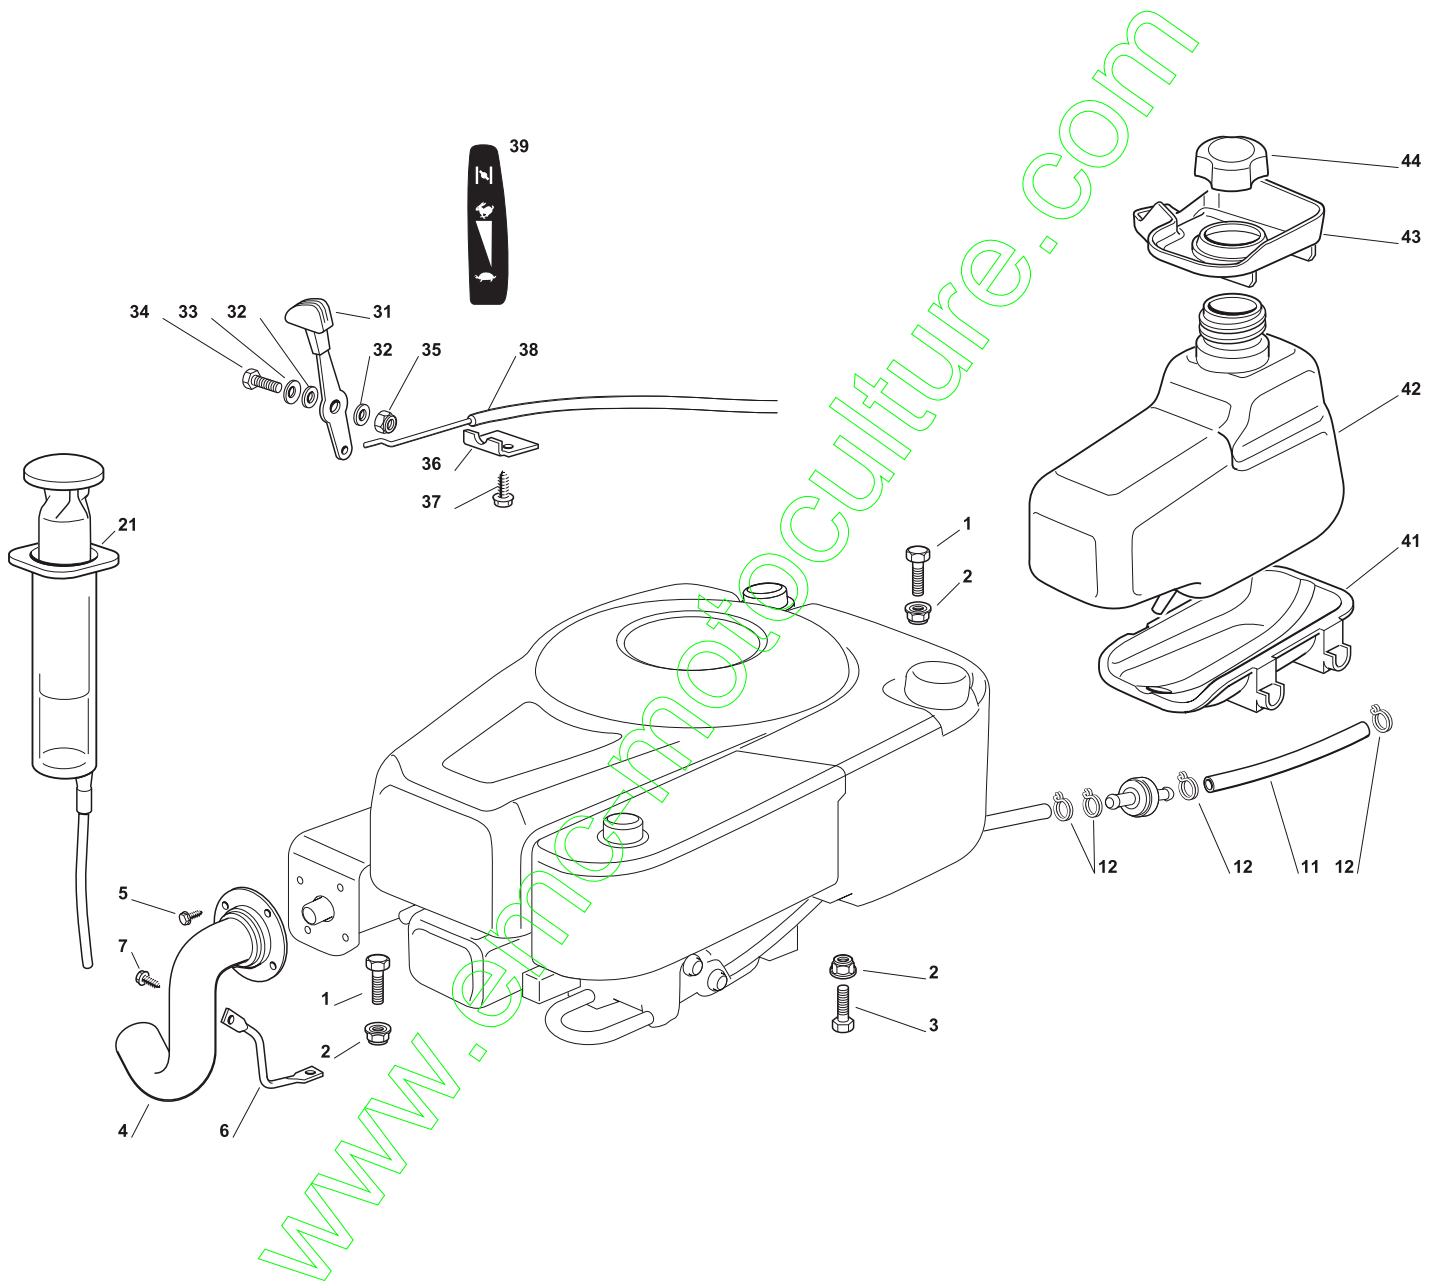

Engine - B&S							
POS	CODE	Q.TY	DESCRIZIONE	DESCRIPTION	DESCRIPTION	BESCHREIBUNG	NOTES
1	12691100/0	2	Vite	Screw	Vis	Schraube	
2	12154210/0	3	Dado	Nut	Ecrou	Mutter	
3	12691800/0	1	Vite	Screw	Vis	Schraube	
4	118738245/0	1	Tubo Scarico	Exhaust Tube	Tube De Echappement	Rohr Für Abgasung	
5	12735104/0	1	Vite	Screw	Vis	Schraube	
6	127787077/0	1	Supporto	Bracket	Support	Halter	
7	12735110/0	1	Vite	Screw	Vis	Schraube	
11	25869033/1	1	Tubo Carburante	Tube	Tube	Rohr	
12	18375051/1	2	Fascetta	Fair Led	Fixation De Cable	Kabelbefestigung	
21	18718000/0	1	Siringa	Syringe	Seringue	Spritze	
31	384317094/0	1	Leva Acceleratore	Accelerator Lever	Levier Accelérateur	Gashebel	
32	12523040/0	2	Rosetta	Washer	Rondelle	Scheibe	
33	12530060/0	1	Rosetta	Washer	Rondelle	Scheibe	
34	12791500/0	1	Vite	Screw	Vis	Schraube	
35	12154510/0	1	Dado	Nut	Ecrou	Mutter	
36	22981467/0	1	Piastrina	Plate	Plaque	Platte	
37	12735105/0	2	Vite	Screw	Vis	Schraube	
38	184000254/0	1	Cavo Acceleratore	Throttle Cable	Cable Accelérateur	Gashebel Kabel	
39	114364614/0	1	Etichetta (ELV63,EL63)	Label (ELV63,EL63)	Etiquette (ELV63,EL63)	Klebzettel (ELV63,EL63)	
39	114364613/0	1	Etichetta (ELV63M)	Label (ELV63M)	Etiquette (ELV63M)	Klebzettel (ELV63M)	
41	27787057/0	1	Supporto	Support	Support	Halter	
42	27733002/1	1	Serbatoio	Tank	Reservoir	Tank	
43	27600113/0	1	Protezione Benzina	Guard	Protection	Schutz	
44	27790000/1	1	Tappo Serbatoio	Cap	Bouchon	Tankverschluss