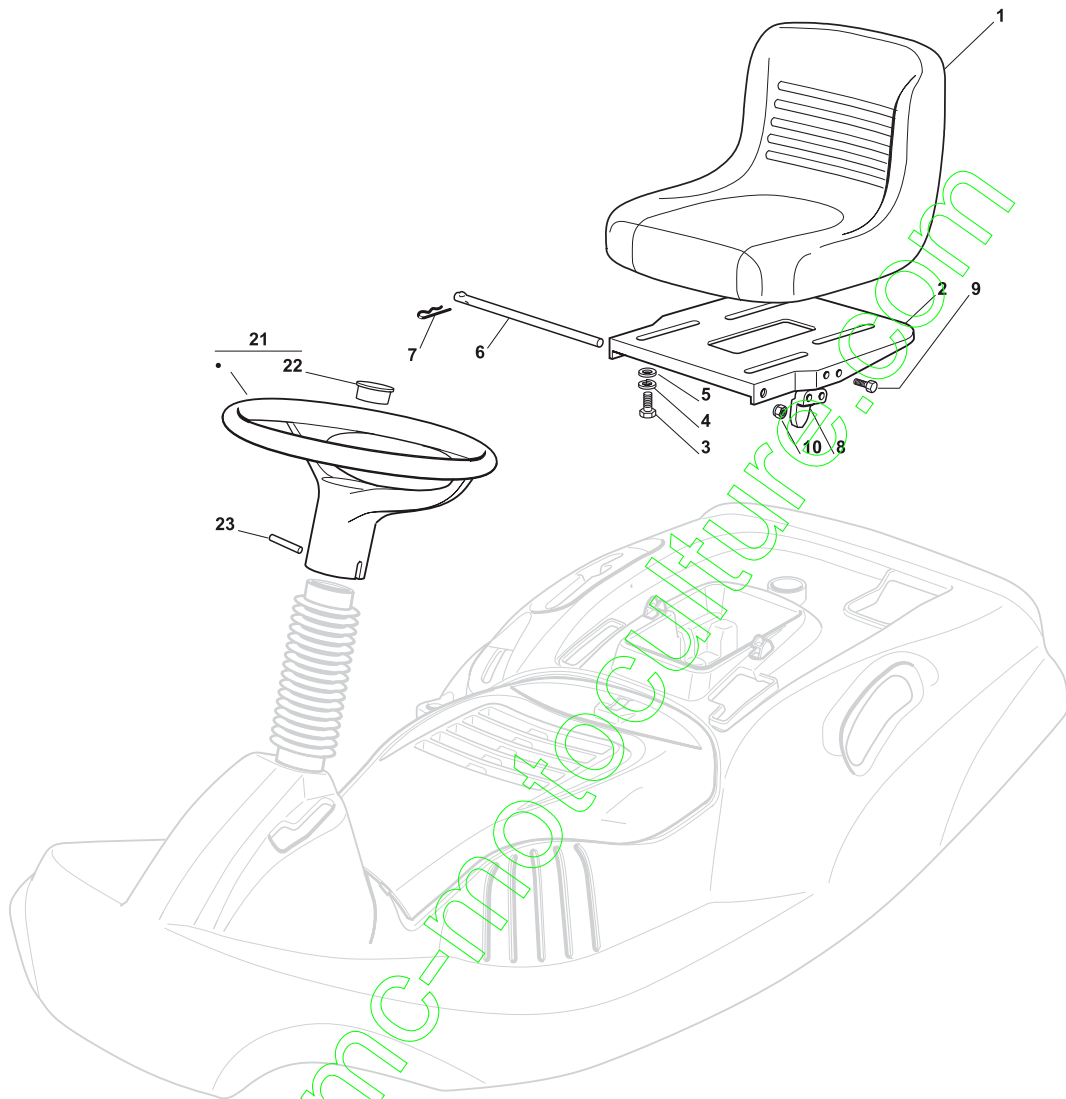

Seat & Steering Wheel							
POS	CODE	Q.TY	DESCRIZIONE	DESCRIPTION	DESCRIPTION	BESCHREIBUNG	NOTES
1	125722471/0	1	Sedile	Seat	Siege	Sitz	
2	27546039/1	1	Supporto Sedile	Support	Support	Halter	
3	12793101/0	4	Vite	Screw	Vis	Schraube	
4	12583500/0	4	Grower	Grower	Grower	Grower	
5	12523060/0	4	Rondella	Washer	Rondelle	Scheibe	
6	27864052/0	1	Perno Sedile	Pin	Pivot	Bolzen	
7	24487997/0	1	Coppiglia	Cotter Pin	Goupille	Splint	
8	27063021/1	1	Camma	Cam	Came	Nocken	
9	12789100/0	2	Vite	Screw	Vis	Schraube	
10	12154330/0	2	Dado	Nut	Ecrou	Mutter	
21	27961230/0	1	Volante	Steering Wheel	Volant	Lenkrad	
22	25120230/0	1	Tappo	Cap	Bouchon	Stopfen	
23	12620305/0	1	Spina	Pin	Goupille	Stift	

www.emc-motoculture.com