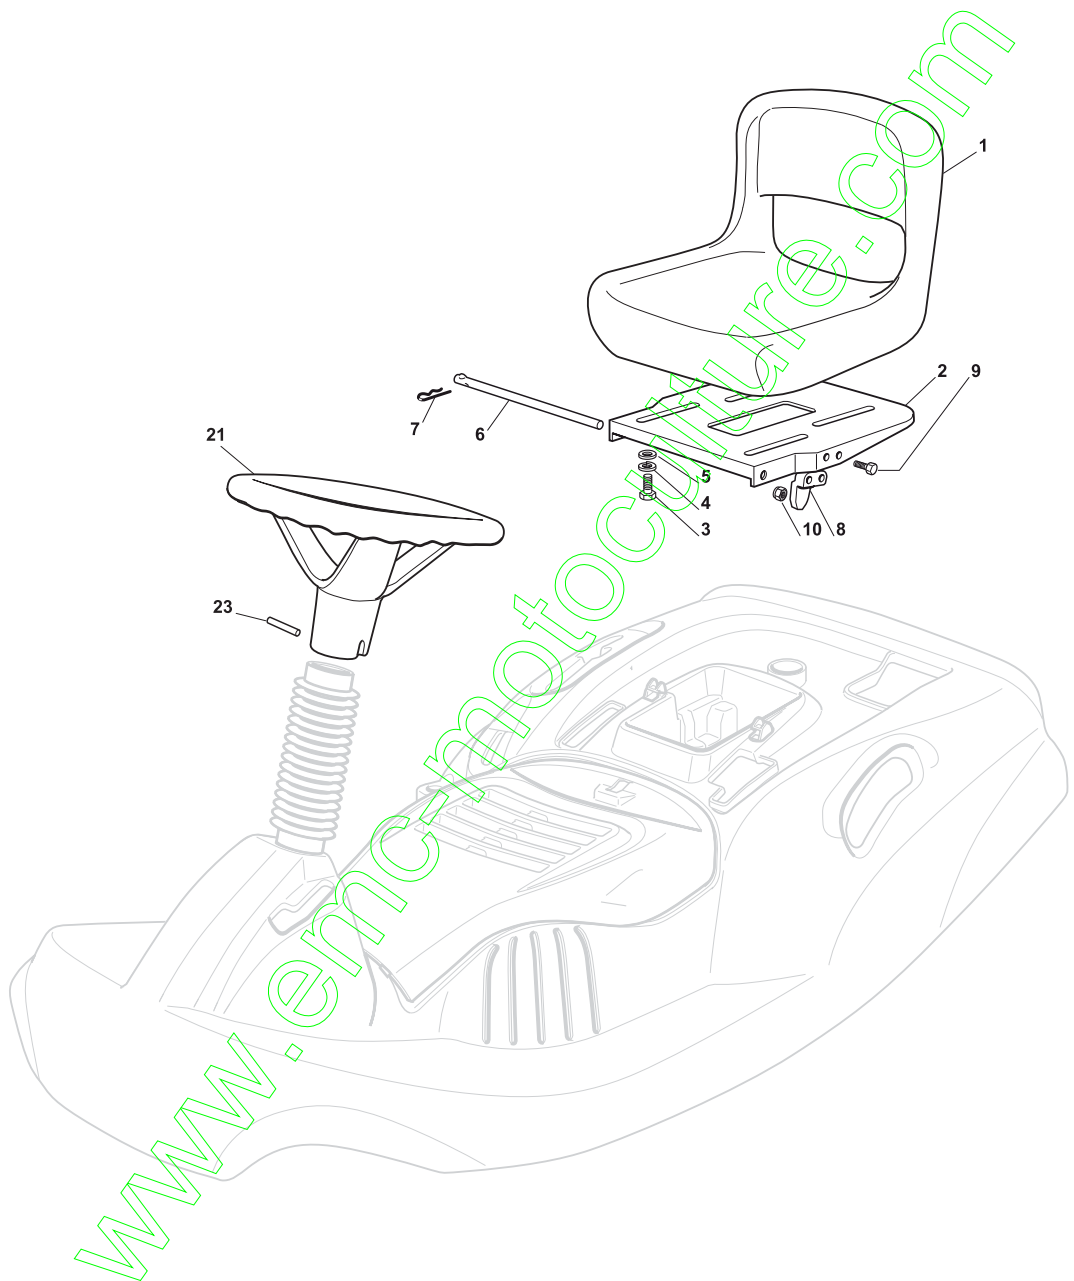

Seat & Steering Wheel							
POS	CODE	Q.TY	DESCRIZIONE	DESCRIPTION	DESCRIPTION	BESCHREIBUNG	NOTES
1	27722480/0	1	Sedile	Seat	Siege	Sitz	
2	27546039/1	1	Supporto Sedile	Support	Support	Halter	
3	12793101/0	4	Vite	Screw	Vis	Schraube	
4	12583500/0	4	Grower	Grower	Grower	Grower	
5	12523060/0	4	Rondella	Washer	Rondelle	Scheibe	
6	27864052/0	1	Perno Sedile	Pin	Pivot	Bolzen	
7	24487997/0	1	Coppiglia	Cotter Pin	Goupille	Splint	
8	27063021/1	1	Camma	Cam	Came	Nocken	
9	12789100/0	2	Vite	Screw	Vis	Schraube	
10	12154330/0	2	Dado	Nut	Ecrou	Mutter	
21	27961231/0	1	Volante	Steering Wheel	Volant	Lenkrad	
23	12620305/0	1	Spina	Pin	Goupille	Stift	

www.emc-motoculture.com