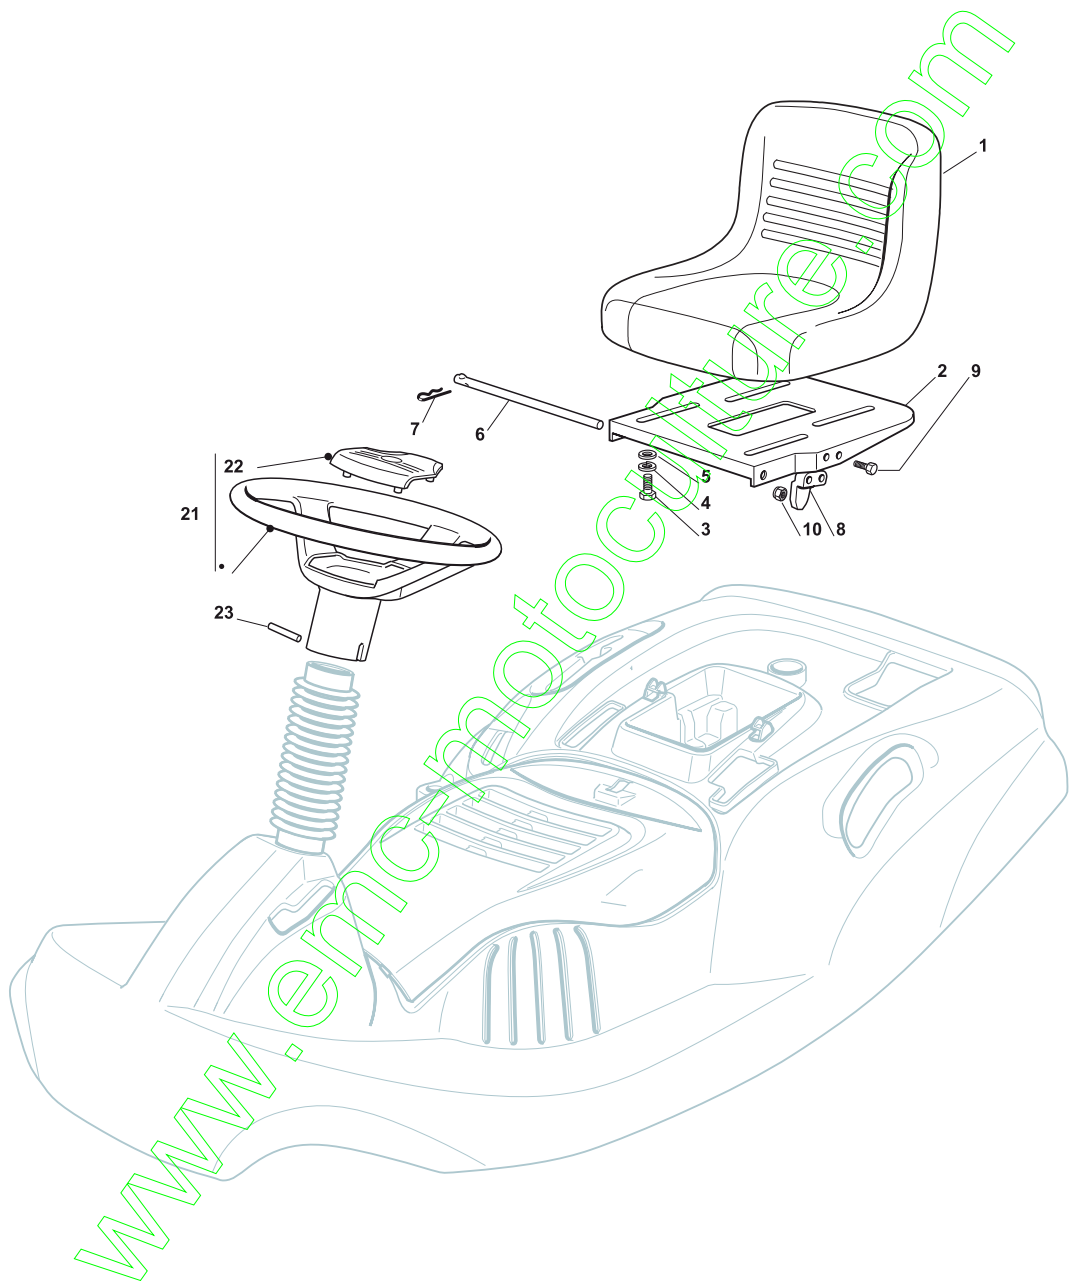

Seat & Steering Wheel							
POS	CODE	Q.TY	DESCRIZIONE	DESCRIPTION	DESCRIPTION	BESCHREIBUNG	NOTES
1	125722471/0	1	Sedile	Seat	Siege	Sitz	
2	27546039/1	1	Supporto Sedile	Support	Support	Halter	
3	12793101/0	4	Vite	Screw	Vis	Schraube	
4	12583500/0	4	Grower	Grower	Grower	Grower	
5	12523060/0	4	Rondella	Washer	Rondelle	Scheibe	
6	27864052/0	1	Perno Sedile	Pin	Pivot	Bolzen	
7	24487997/0	1	Coppiglia	Cotter Pin	Goupille	Splint	
8	27063021/1	1	Camma	Cam	Came	Nocken	
9	12789100/0	2	Vite	Screw	Vis	Schraube	
10	12154330/0	2	Dado	Nut	Ecrou	Mutter	
21	27961232/0	1	Volante	Steering Wheel	Volant	Lenkrad	
22	25580501/0	1	Tappo	Cap	Bouchon	Stopfen	
23	12620305/0	1	Spina	Pin	Goupille	Stift	

www.emc-motoculture.com