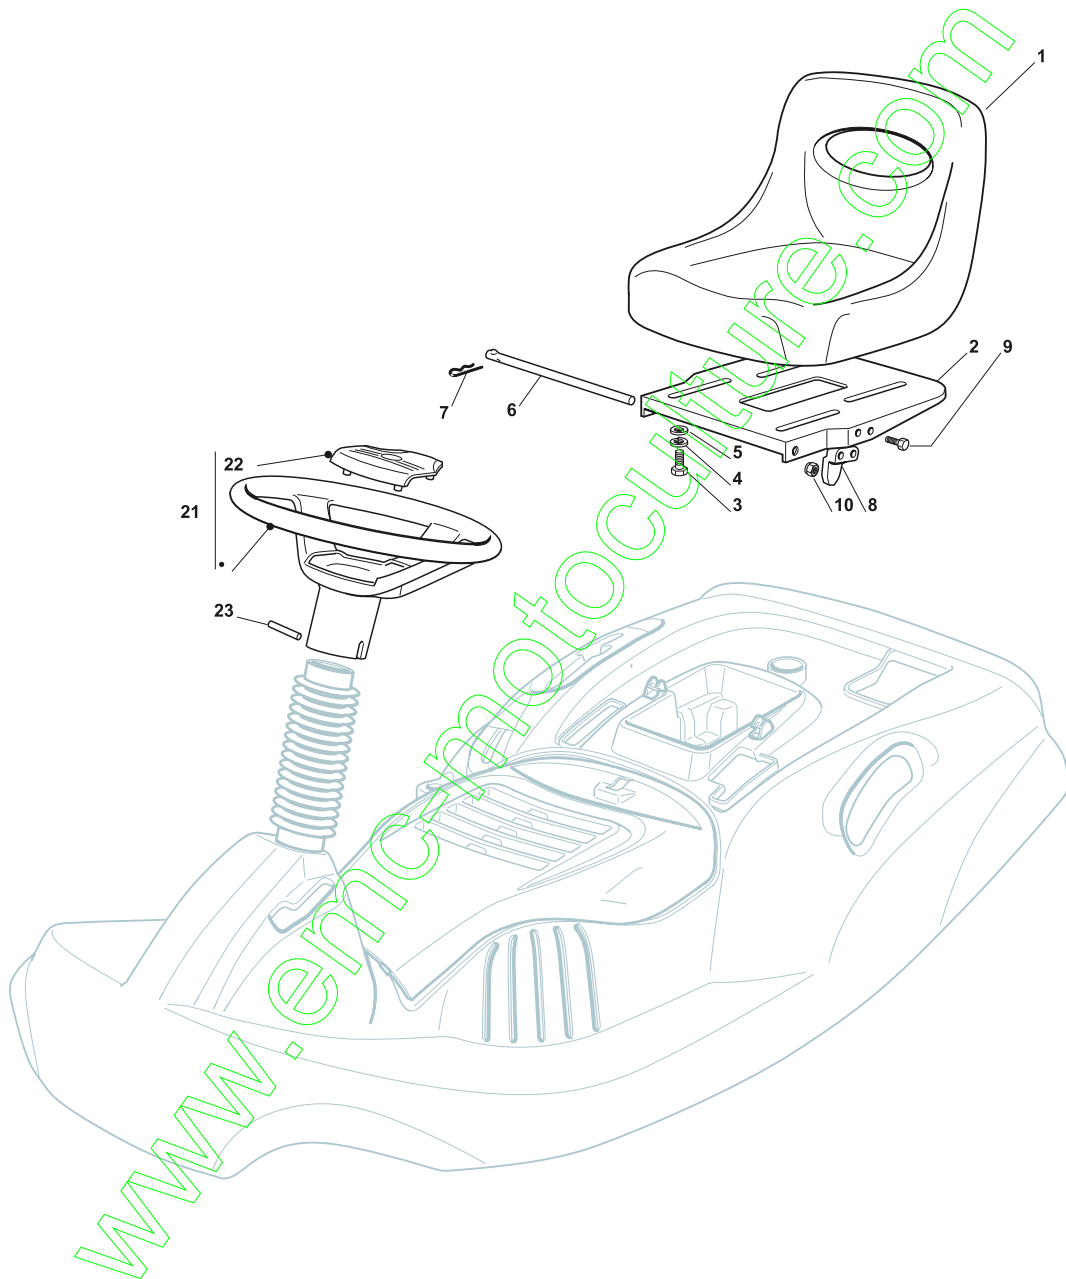

Seat & Steering Wheel							
POS	CODE	Q.TY	DESCRIZIONE	DESCRIPTION	DESCRIPTION	BESCHREIBUNG	NOTES
1	25722453/1	1	Sedile	Seat	Siege	Sitz	
2	27546039/1	1	Supporto Sedile	Support	Support	Halter	
3	12793101/0	4	Vite	Screw	Vis	Schraube	
4	12583500/0	4	Grower	Grower	Grower	Grower	
5	12523060/0	4	Rondella	Washer	Rondelle	Scheibe	
6	27864052/0	1	Perno Sedile	Pin	Pivot	Bolzen	
7	24487997/0	1	Coppiglia	Cotter Pin	Goupille	Splint	
8	27063021/1	1	Camma	Cam	Came	Nocken	
9	12789100/0	2	Vite	Screw	Vis	Schraube	
10	12154330/0	2	Dado	Nut	Ecrou	Mutter	
21	25961211/0	1	Volante	Steering Wheel	Volant	Lenkrad	
22	325580500/0	1	Tappo	Cap	Bouchon	Stopfen	
23	12620305/0	1	Spina	Pin	Goupille	Stift	

www.emc-motoculture.com