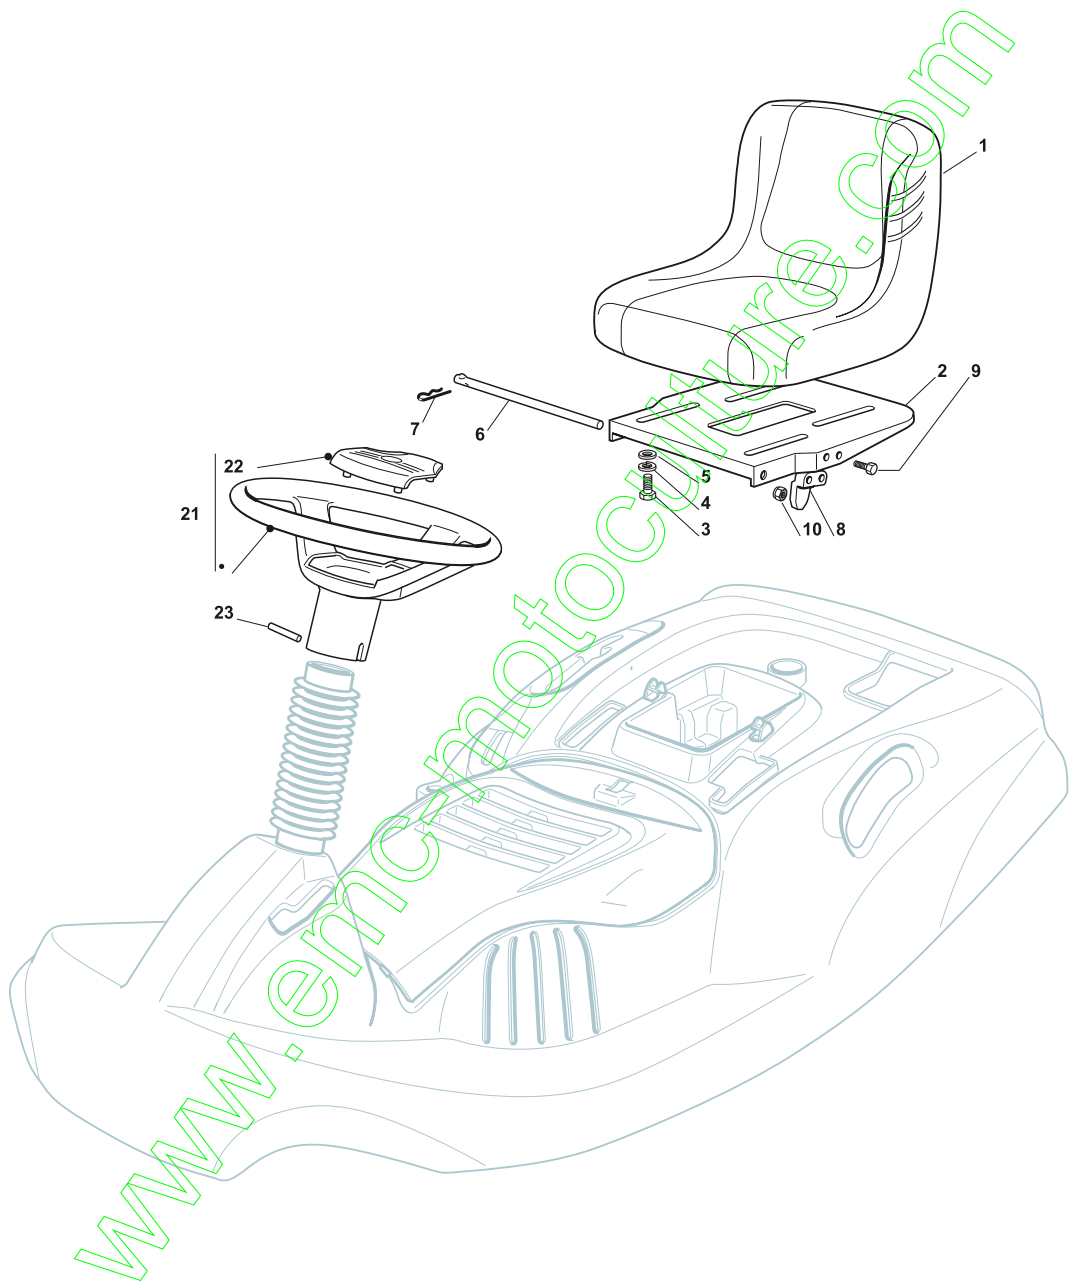

Seat & Steering Wheel							
POS	CODE	Q.TY	DESCRIZIONE	DESCRIPTION	DESCRIPTION	BESCHREIBUNG	NOTES
1	25722463/0	1	Sedile	Seat	Siege	Sitz	
2	27546039/1	1	Supporto Sedile	Support	Support	Halter	
3	12793101/0	4	Vite	Screw	Vis	Schraube	
4	12583500/0	4	Grower	Grower	Grower	Grower	
5	12523060/0	4	Rondella	Washer	Rondelle	Scheibe	
6	27864052/0	1	Perno Sedile	Pin	Pivot	Bolzen	
7	24487997/0	1	Coppiglia	Cotter Pin	Goupille	Splint	
8	27063021/1	1	Camma	Cam	Came	Nocken	
9	12789100/0	2	Vite	Screw	Vis	Schraube	
10	12154330/0	2	Dado	Nut	Ecrou	Mutter	
21	25961211/0	1	Volante	Steering Wheel	Volant	Lenkrad	
22	325580500/0	1	Tappo	Cap	Bouchon	Stopfen	
23	12620305/0	1	Spina	Pin	Goupille	Stift	

www.emc-motoculture.com