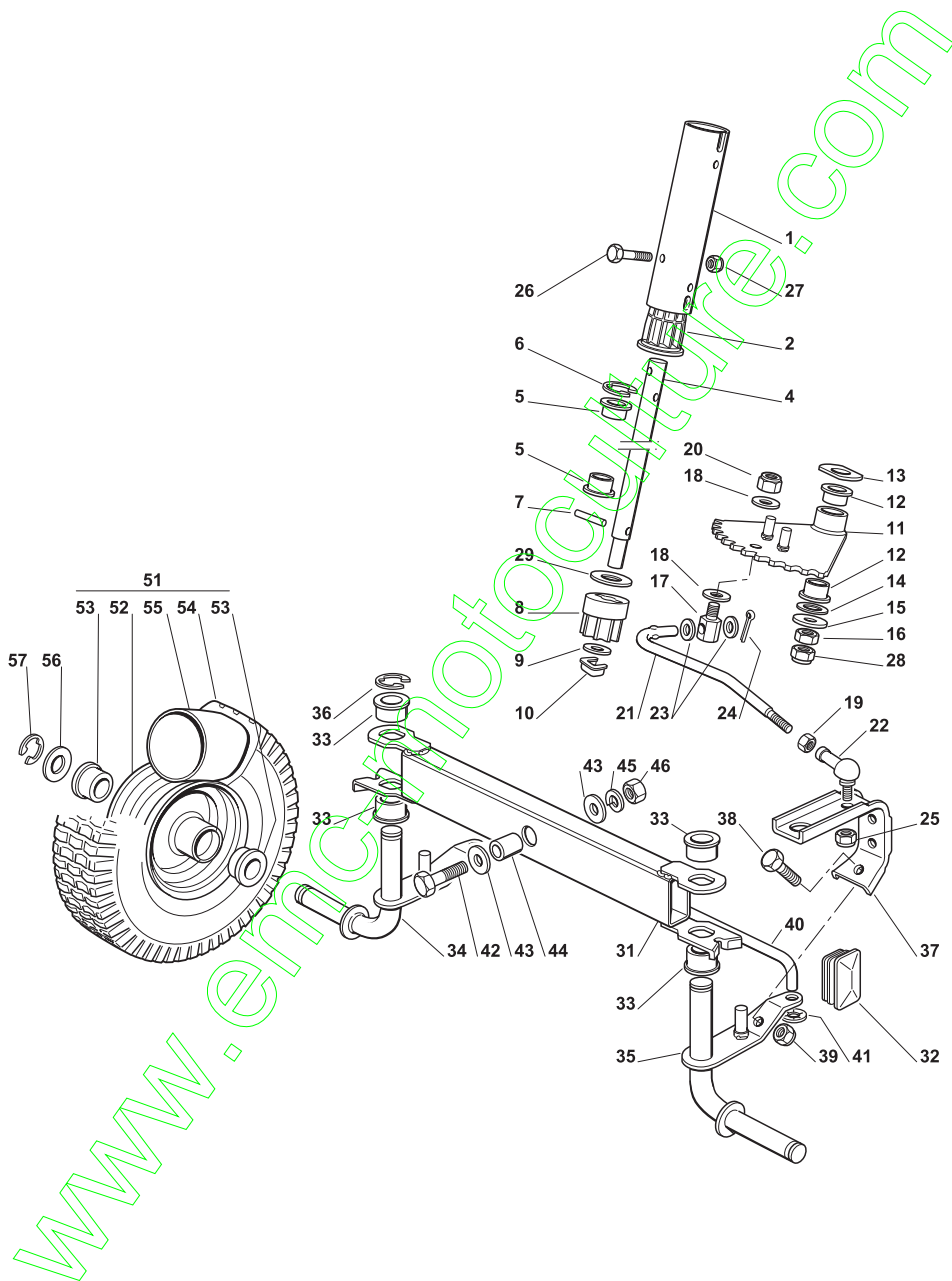

Steering							
POS	CODE	Q.TY	DESCRIZIONE	DESCRIPTION	DESCRIPTION	BESCHREIBUNG	NOTES
1	27340305/1	1	Prolunga Piantone	Colum Extension	Tube Extension	Verlängerungsstück	
2	27047005/1	1	Bussola	Bush	Douille	Buchse	
4	27520052/0	1	Piantone Sterzo	Steering Column	Tube De Direction	Lenkungsäule	
5	27047004/0	2	Bussola	Bush	Douille	Buchse	
6	12001010/0	1	Anello Elastico	Snap Ring	Anneau Ressort	Sprengring	
7	12622650/0	1	Spina	Pin	Goupille	Stift	
8	27570050/0	1	Pignone	Pinion	Pignon	Ritzel	
9	12521370/0	1	Rondella	Washer	Rondelle	Scheibe	
10	12436030/0	1	Piastrina	Plate	Plaquette	Plattden	
11	84735553/1	1	Corona Sterzo	Ring Gear	Couronne	Zahnkranz	
12	27047004/0	2	Bussola	Bush	Douille	Buchse	
13	27670054/0	1	Rondella	Washer	Rondelle	Scheibe	
14	22672152/0	1	Rondella	Washer	Rondelle	Scheibe	
15	12523070/0	1	Rondella	Washer	Rondelle	Scheibe	
16	12293200/0	1	Dado	Nut	Ecrou	Mutter	
17	25510056/0	1	Perno	Pin	Pivot	Bolzen	
18	25670008/1	2	Rondella	Washer	Rondelle	Scheibe	
19	12293200/0	1	Dado	Nut	Ecrou	Mutter	
20	12156602/0	1	Dado	Nut	Ecrou	Mutter	
21	27034066/2	1	Asta	Rod	Barre	Stange	
22	122746610/0	1	Snodo	Joint	Joint	Gelenk	
23	25670008/1	2	Rondella	Washer	Rondelle	Scheibe	
24	12141418/0	1	Coppiglia	Cotter Pin	Goupille	Splint	
25	12155000/0	1	Dado	Nut	Ecrou	Mutter	
26	12689515/0	2	Vite	Screw	Vis	Schraube	
27	12154510/0	2	Dado	Nut	Ecrou	Mutter	
28	12155000/0	1	Dado	Nut	Ecrou	Mutter	
29	27670054/0	1	Rondella	Washer	Rondelle	Scheibe	
31	84034059/0	1	Bilanciere	Equalizer	Balancier	Kipphebel	
32	18737852/0	2	Tappo Chiusura	Cap	Bouchon	Verschluss	
33	27047004/0	4	Bussola	Bush	Douille	Buchse	
34	84230405/0	1	Fusello Destro	Right Stub Axle	Fuseau Droite	Rechter Achsschenkel	
35	84230407/0	1	Fusello Sinistro	Left Stub Axle	Fuseau Gauche	Linker Achsschenkel	
36	12000970/0	1	Anello Elastico	Snap Ring	Anneau Ressort	Sprengring	
37	27787041/0	1	Supporto	Support	Support	Halter	
38	12793102/0	1	Vite	Screw	Vis	Schraube	
39	12155000/0	1	Dado	Nut	Ecrou	Mutter	
40	27840051/0	1	Tirante	Tie Rod	Tirant	Spannstange	
41	12604899/0	2	Fissatore A Corona	Crown Fastener	Fixateur A Couronne	Kronescheibe	
42	12692695/0	1	Vite	Screw	Vis	Schraube	
43	12523100/0	2	Rondella	Washer	Rondelle	Scheibe	
44	25160016/0	1	Distanziale	Spacer	Entretoise	Entfernungsstück	
45	12587100/0	1	Grower	Grower	Grower	Grower	
46	12295300/0	1	Dado	Nut	Ecrou	Mutter	
51	84680056/1	2	Ass. Ruota Anteriore	Front Wheel	Roue Avant	Vorderrad	
52	84044002/0	2	Cerchio	Rimm	Bandage Roue	Vorderrad Felger	
53	27045070/0	4	Boccola	Bush	Douille	Buchse	
54	27590058/0	2	Pneumatico	Shoe	Pneu	Reifen	
55	27590056/0	2	Camera D'Aria	Inner Tube	Chambre A Aire	Reifenschlauch	
56	12521390/0	2	Rondella	Washer	Rondelle	Scheibe	
57	12000970/0	2	Anello Elastico	Snap Ring	Anneau Ressort	Sprengring