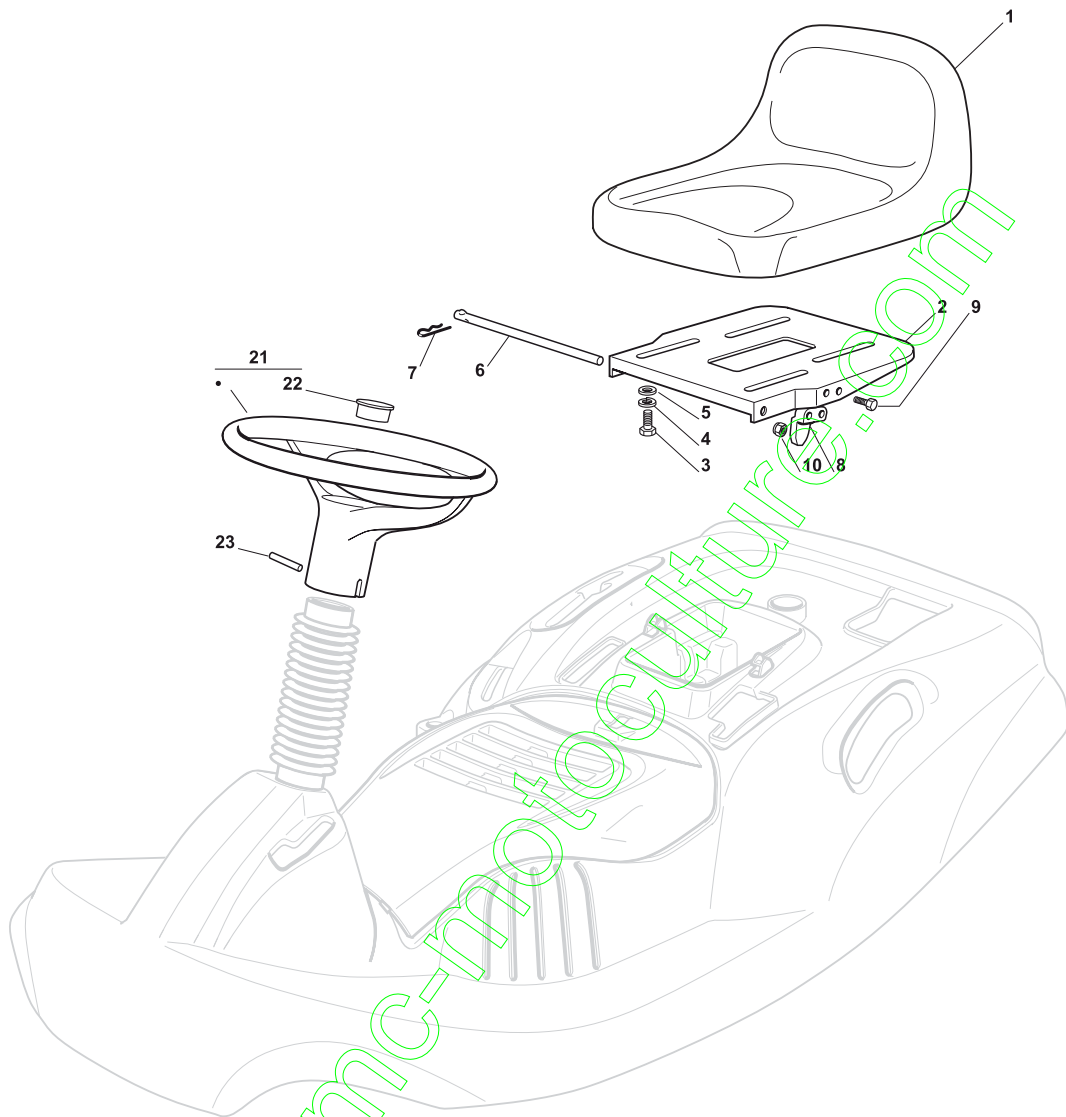

www.emc-motocultur.com

Seat & Steering Wheel							
POS	CODE	Q.TY	DESCRIZIONE	DESCRIPTION	DESCRIPTION	BESCHREIBUNG	NOTES
1	125722470/0	1	Sedile	Seat	Siege	Sitz	
2	27546039/1	1	Supporto Sedile	Support	Support	Halter	
3	12793101/0	4	Vite	Screw	Vis	Schraube	
4	12583500/0	4	Grower	Grower	Grower	Grower	
5	12523060/0	4	Rondella	Washer	Rondelle	Scheibe	
6	27864052/0	1	Perno Sedile	Pin	Pivot	Bolzen	
7	24487997/0	1	Coppiglia	Cotter Pin	Goupille	Splint	
8	27063021/1	1	Camma	Cam	Came	Nocken	
9	12789100/0	2	Vite	Screw	Vis	Schraube	
10	12154330/0	2	Dado	Nut	Ecrou	Mutter	
21	27961230/0	1	Volante	Steering Wheel	Volant	Lenkrad	
22	25120230/0	1	Tappo	Cap	Bouchon	Stopfen	
23	12620305/0	1	Spina	Pin	Goupille	Stift	

www.emc-motoculture.com