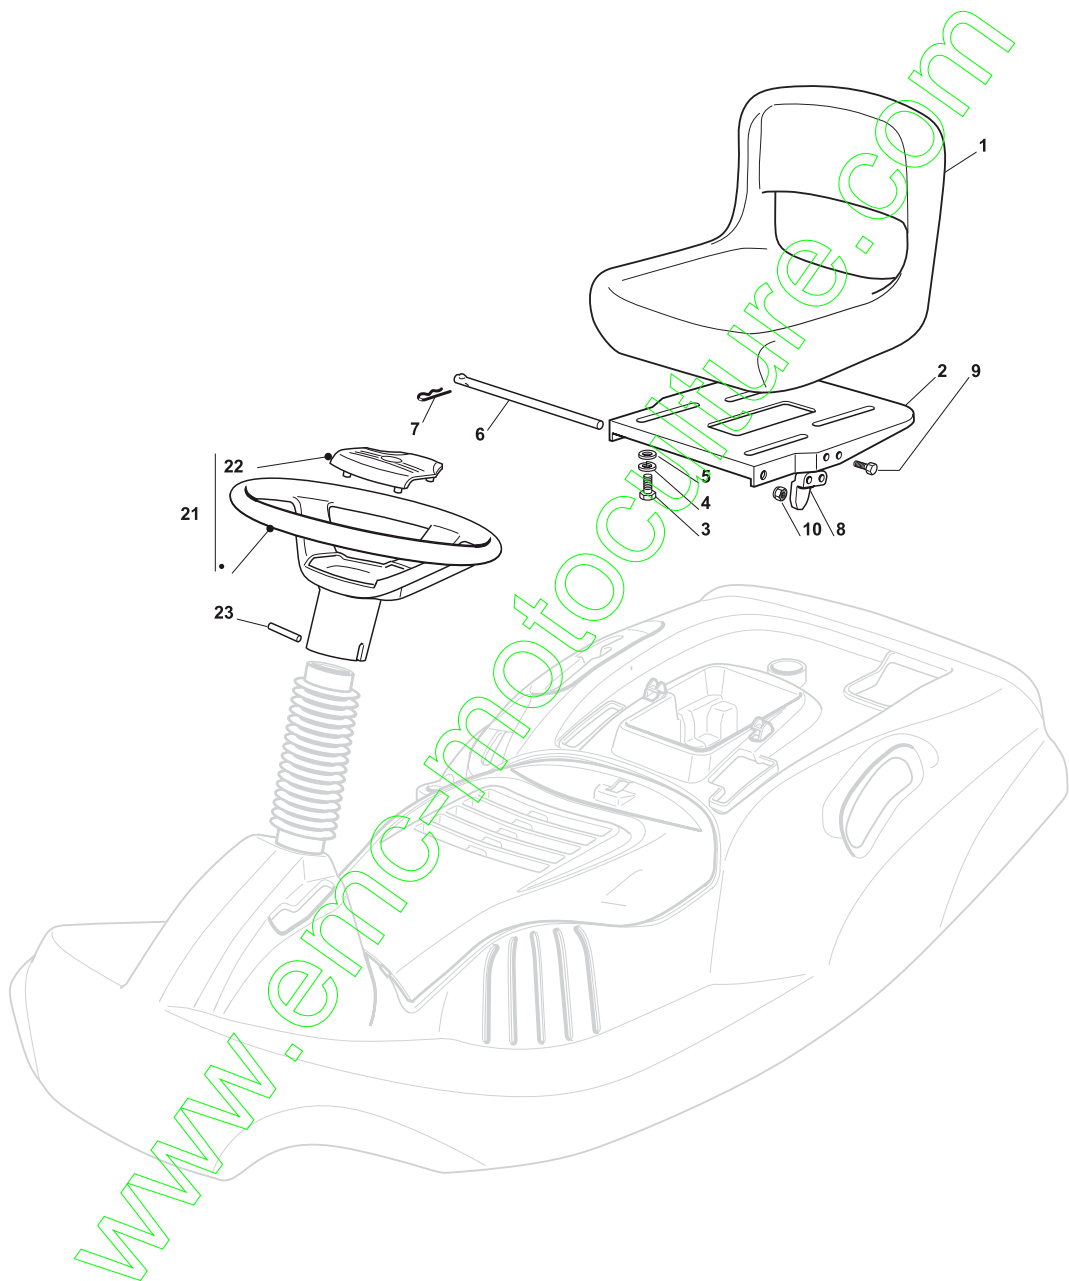

Seat & Steering Wheel							
POS	CODE	Q.TY	DESCRIZIONE	DESCRIPTION	DESCRIPTION	BESCHREIBUNG	NOTES
1	27722480/0	1	Sedile	Seat	Siege	Sitz	
2	27546039/1	1	Supporto Sedile	Support	Support	Halter	
3	12793101/0	4	Vite	Screw	Vis	Schraube	
4	12583500/0	4	Grower	Grower	Grower	Grower	
5	12523060/0	4	Rondella	Washer	Rondelle	Scheibe	
6	27864052/0	1	Perno Sedile	Pin	Pivot	Bolzen	
7	24487997/0	1	Coppiglia	Cotter Pin	Goupille	Splint	
8	27063021/1	1	Camma	Cam	Came	Nocken	
9	12789100/0	2	Vite	Screw	Vis	Schraube	
10	12154330/0	2	Dado	Nut	Ecrou	Mutter	
21	25961218/0	1	Volante	Steering Wheel	Volant	Lenkrad	
22	25580501/0	1	Tappo	Cap	Bouchon	Stopfen	
23	12620305/0	1	Spina	Pin	Goupille	Stift	

www.emc-motoculture.com