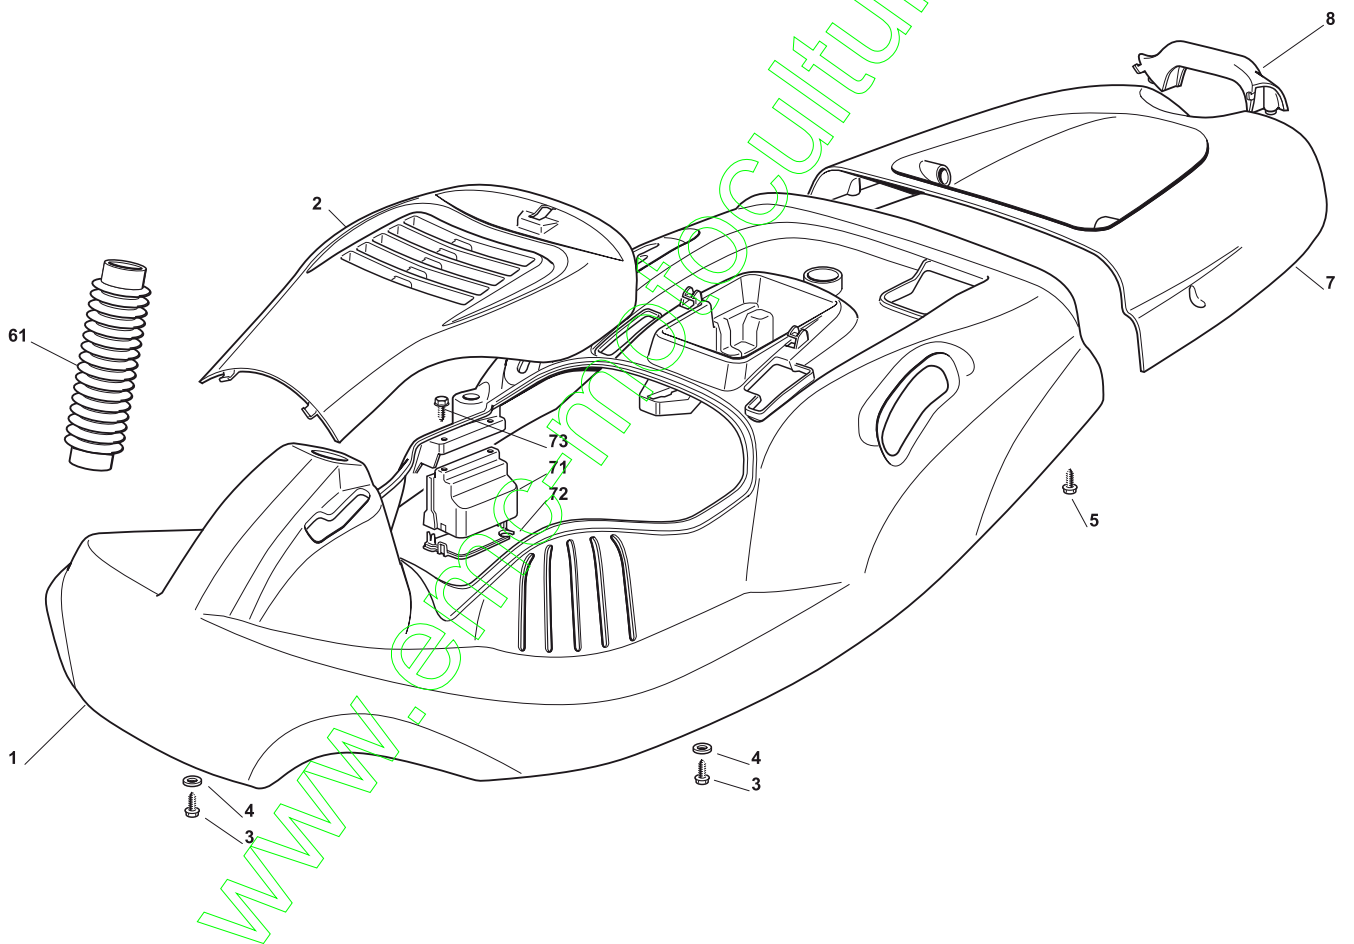

THIS INFORMATION IS NOT INTENDED FOR SALE OR RESALE, AND THIS NOTICE MUST REMAIN ON ALL COPIES.

GLOBAL GARDEN PRODUCTS

Chassis							
POS	CODE	Q.TY	DESCRIZIONE	DESCRIPTION	DESCRIPTION	BESCHREIBUNG	NOTES
3	84783015/1	1	Supporto Avantreno	Support	Support	Halter	
4	27772121/0	2	Staffa	Clamp	Etrier	Bride	
5	12735121/0	6	Vite	Screw	Vis	Schraube	
6	27650115/1	2	Rinforzo Centrale	Stiffening	Renforcement	Verstaerkung	
7	12735121/0	10	Vite	Screw	Vis	Schraube	
8	84650105/0	1	Rinforzo	Stiffening	Renforcement	Verstaerkung	
9	12735121/0	4	Vite	Screw	Vis	Schraube	
10	84783037/0	1	Supp. Piantone,(GGP Engine)	Support ,(GGP Engine)	Support ,(GGP Engine)	Halter ,(GGP Engine)	
10	384783055/0	1	Supp. Piantone,(B&S Engine)	Support ,(B&S Engine)	Support ,(B&S Engine)	Halter ,(B&S Engine)	
11	12735121/0	6	Vite	Screw	Vis	Schraube	
12	27772095/0	1	Supporto Micro Lama	Support	Support	Halter	
13	12735105/0	2	Vite	Screw	Vis	Schraube	
14	384801117/2	1	Supporto Sedile	Support	Support	Halter	
15	12735121/0	2	Vite	Screw	Vis	Schraube	
16	12793701/0	1	Vite	Screw	Vis	Schraube	
18	12293201/0	1	Dado	Nut	Ecrou	Mutter	
19	27869057/0	1	Supporto Pedane	Support	Support	Halter	
20	12792099/0	2	Vite	Screw	Vis	Schraube	
21	12154510/0	4	Dado	Nut	Ecrou	Mutter	
22	27773077/0	1	Squadretta	Angle Bracket	Equerre	Winkel	
23	12791011/0	1	Vite	Screw	Vis	Schraube	
24	12154510/0	1	Dado	Nut	Ecrou	Mutter	
25	27753081/0	1	Squadretta	Angle Bracket	Equerre	Winkel	
26	12791500/0	2	Vite	Screw	Vis	Schraube	
31	84545061/0	1	Piastra Posteriore	Rear Plate	Plaque Arriere	Hintere Platte	
32	12735121/0	4	Vite	Screw	Vis	Schraube	
33	27650111/0	2	Rinforzo	Stiffening	Renforcement	Verstaerkung	
34	12735121/0	4	Vite	Screw	Vis	Schraube	
35	27772131/0	2	Staffa	Clamp	Etrier	Bride	
36	12818690/0	2	Vite	Screw	Vis	Schraube	
37	12521350/0	2	Rondella	Washer	Rondelle	Scheibe	
38	12155000/0	2	Dado	Nut	Ecrou	Mutter	
41	27430567/0	1	Molla	Spring	Ressort	Feder	
42	127430569/2	1	Molla	Spring	Ressort	Feder	
43	27753073/0	2	Squadretta	Angle Bracket	Equerre	Winkel	
44	12729600/0	2	Vite	Screw	Vis	Schraube	
45	27734059/0	1	Settore Sollevamento	Rack	Cremaillere	Zahnschiene	
46	12735121/0	2	Vite	Screw	Vis	Schraube	