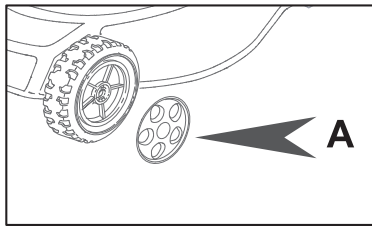

+

=A7

www.emc-motoculture.com