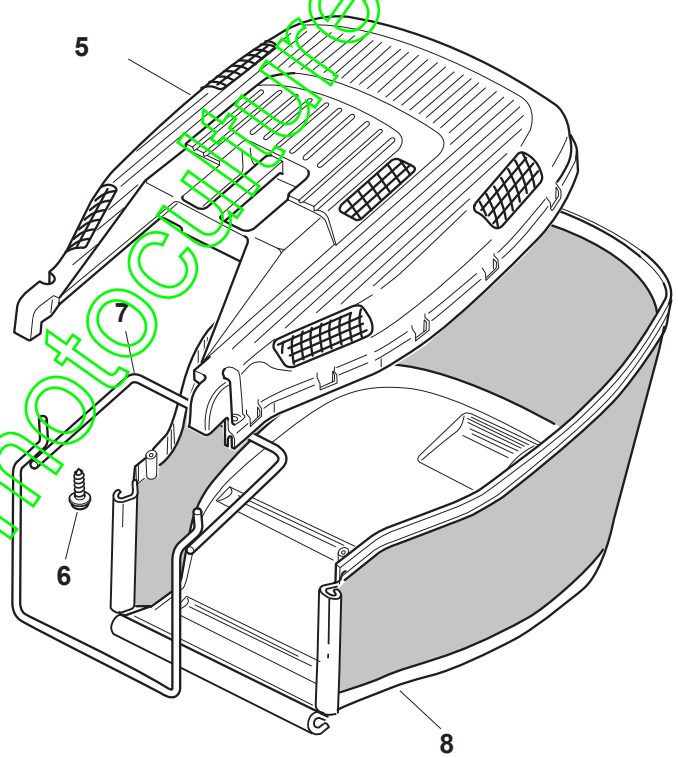

POS	PART. NO	Q.ty	DESCRIPTION	DESCRIZIONE	DESCRIPTION	BESCHREIBUNG	REMARKS
1	322785136/1	1	Support	Supporto	Support	Halter	
2	122517858/0	1	Pin	Perno	Pivot	Bolzen	
3	122450431/0	1	Spring	Molla	Ressort	Feder	
4	322600099/2	1	Stone-Guard	Parasassi	Pare-Pierres	Prallblech	
5	322486122/0	1	Grassbox Upper Part	Parte Sup.Sacco	Sac, Partie Superieure	Korb Oberteil	
6	112728686/0	2	Screw	Vite	Vis	Schraube	
7	181006419/0	1	Chassis Box	Telaio Sacco	Châssis Bac	Rahmen Sack	
8	181002229/0	1	Box, Fabric	Sacco, Tela	Sac, Toile	Sack, Tuck	

www.emc-motoculture.com