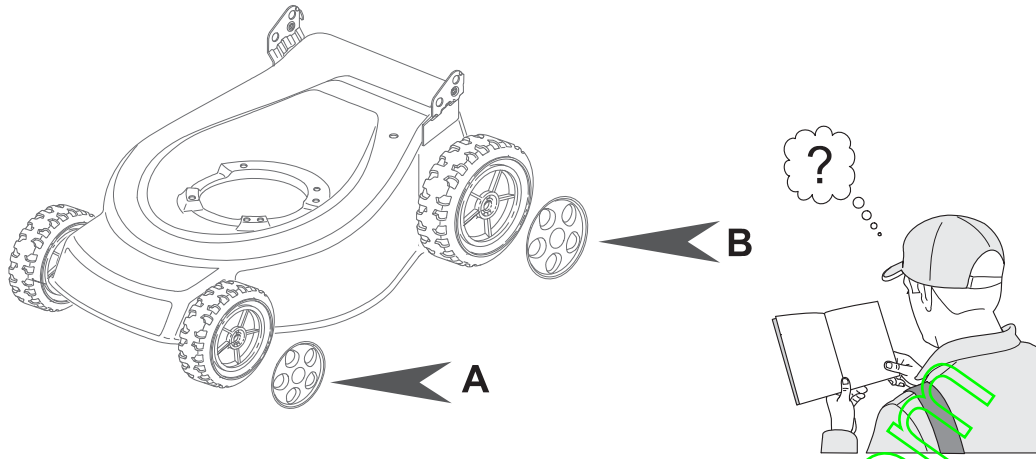

+

=A7

www.emc-motoculture.com