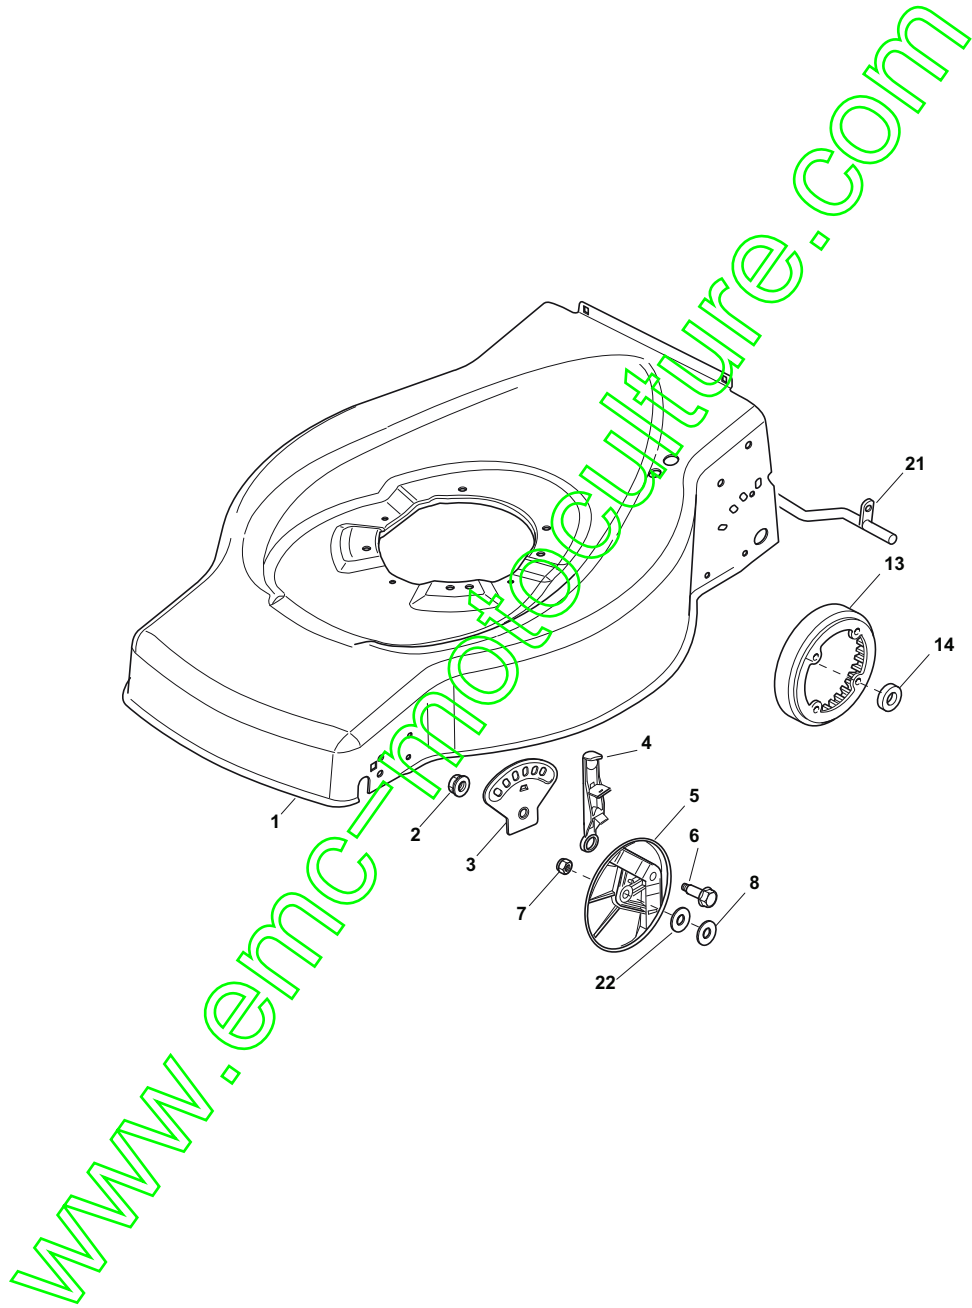

ILLUSTRATED PARTS LIST

ES 464 TR

- Use GLOBAL GARDEN PRODUCT Genuine Spare Parts specified in the parts list for repair and/or replacement.
- The contents described in the parts list may change due to improvement.
- The drawings of the spare parts are only indicative and might not represent the part in question exactly.
- The indications "right" - "left" - "front" - "rear" refer to the position of the operator when using the machine.
- When placing orders of parts for repair and/or replacement, make sure that the illustrated parts list is the one applying to the machine's year of manufacture, as shown on the identification plate attached to the machine.

THIS INFORMATION IS NOT INTENDED FOR SALE OR RESALE, AND THIS NOTICE MUST REMAIN ON ALL COPIES.

GLOBAL GARDEN PRODUCTS

POS	PART. NO	Q.ty	DESCRIPTION	DESCRIZIONE	DESCRIPTION	BESCHREIBUNG	REMARKS
1	381002538/0	1	Deck Red	Chassis Rosso	Châssis Rouge	Gehäuse Rot	
2	122131750/0	2	Nut	Dado	Ecrou	Mutter	
3	322735557/0	2	Sector, Height Adjustment	Settore Regolazione Altezza	Secteur Reglage Hauteur	Sektor, Höheverstellung	
4	381003306/0	2	Lever, Height Adjustment	Leva Regolazione Altezza	Levier Reglage Hauteur	Hebel, Höneverstellung	
5	322600170/0	2	Protection, Wheel	Protezione Ruote	Protection Roue	Schütz, Räder	
6	122524324/0	2	Pin	Perno	Pivot	Bolzen	
7	112155000/0	2	Nut	Dado	Ecrou	Mutter	
8	325670011/0	2	Washer	Rosetta	Rondelle	Scheibe	
13	322120109/0	2	Ring Gear	Corona	Couronne	Kranz	
14	322170622/0	2	Spacer	Distanziale	Entretoise	Distanzring	
21	122033393/0	1	Axle, Rear Wheels	Asse Ruote Posteriore	Axe Roues Arriere	Achse, Hinterrad	
22	112530150/0	2	Elastic Washer	Disco Elastico	Disque Elastique	Federscheibe	