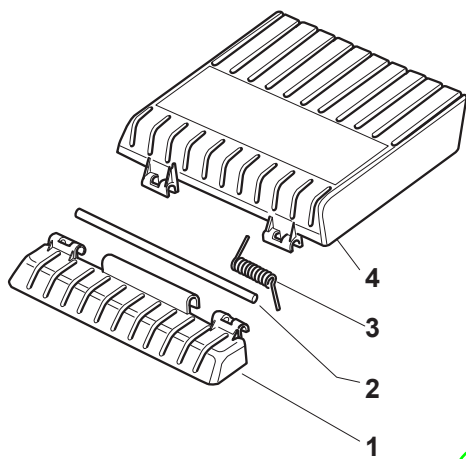

POS	PART. NO	Q.ty	DESCRIPTION	DESCRIZIONE	DESCRIPTION	BESCHREIBUNG	REMARKS
1	322785136/1	1	Support	Supporto	Support	Halter	
2	122517858/0	1	Pin	Perno	Pivot	Bolzen	
3	122450431/0	1	Spring	Molla	Ressort	Feder	
4	322600099/2	1	Stone-Guard	Parasassi	Pare-Pierres	Prallblech	
5	322486122/0	1	Grassbox Upper Part	Parte Sup.Sacco	Sac, Partie Superieure	Korb Oberteil	
6	112728686/0	2	Screw	Vite	Vis	Schraube	
7	181006419/0	1	Chassis Box	Telaio Sacco	Châssis Bac	Rahmen Sack	
8	181002229/0	1	Box, Fabric	Sacco, Tela	Sac, Toile	Sack, Tuck	

www.emc-motoculture.com