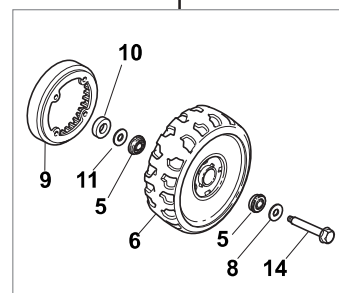

www.emc-motoculture.com

Fig.	Quantity	Part No	Description	Notes
1	1	381002652/0	Red Deck	
2	2	322551523/0	Front Plate	
3	4	112728686/0	Screw	
4	2	322600095/0	Protection, Wheel	
5	8	322034515/1	Bushing	
6	2	322686091/1	Wheel	
7	4	122524340/0	Pin	
8	2	122033393/0	Rear Wheel Axle	
9	1	322120109/0	Wheels Crown	
10	2	322170622/0	Spacer	
11	2	122034508/0	Bushing	
12	2	322686093/0	Wheel	
13	2	112523050/0	Washer	
14	2	112735599/0	Screw	
15	2	322110347/0	Hub Cap Grey	
16	2	322110395/0	Hub Cap Grey	
17	2	322110493/0	Hub Cap Grey	
18	2	322110491/0	Hub Cap Grey	
19	2	322110381/0	Hub Cap Grey	
20	2	122110252/1	Hub Cap White	
20	2	122110254/1	Hub Cap Yellow	
20	2	122110255/1	Hub Cap Red	
21	2	322110495/0	Hub Cap Grey	
22	2	322110416/0	Hub Cap Grey	
23	2	322110348/0	Hub Cap Grey	
24	2	322110314/0	Hub Cap Grey	
25	2	322110494/0	Hub Cap Grey	
26	2	322110492/0	Hub Cap Grey	
27	2	322110382/0	Hub Cap Grey	
28	2	122110251/0	Hub Cap White	
28	2	122110253/0	Hub Cap Yellow	
28	2	122110256/0	Hub Cap Red	
29	2	322110496/0	Hub Cap Grey	
30	2	322110417/0	Hub Cap Grey	

www.ggg-motoculture.com

BUSHING Version - Ø 165

BALL BEARING Version - Ø 165

BUSHING Version - Ø 190

BALL BEARING Version - Ø 190

www.enomoculture.com

Fig.	Quantity	Part No	Description	Notes
1	8	122034508/0	Bushing	
2	4	322686091/1	Wheel	
3	4	122524341/0	Pin	
4	4	122675100/0	Washer	
5	8	122122200/0	Bearing	
6	4	322686093/0	Wheel	
8	2	112523050/0	Washer	
9	2	322120109/0	Wheels Crown	
10	2	322170622/0	Spacer	
11	2	122675100/0	Washer	
8	2	112523050/0	Washer	
14	2	112735599/0	Screw	