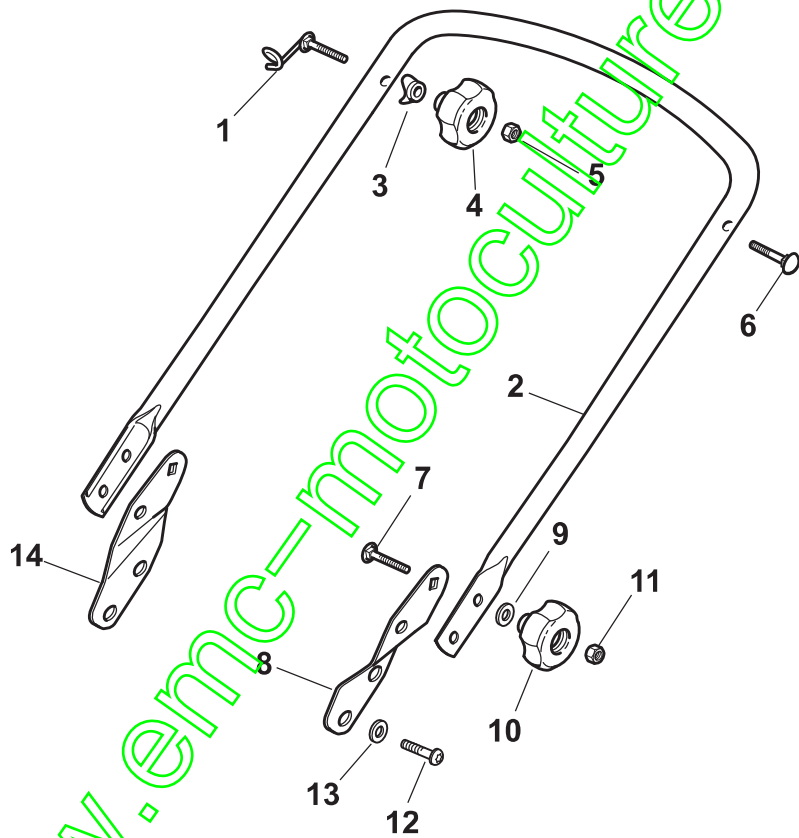

THIS INFORMATION IS NOT INTENDED FOR SALE OR RESALE, AND THIS NOTICE MUST REMAIN ON ALL COPIES.

Fig.	Quantity	Part No	Description	Notes
1	1	381002538/0	Red Deck	
1	1	381004745/0	Grey Deck	
2	2	122131750/0	Nut	
3	2	322735557/0	Sector, Height Adjustment	
4	2	381003306/0	Lever, Height Adjustment	
5	2	322600170/0	Protection, Wheel	
6	2	122524324/0	Pin	
7	2	112155000/0	Nut	
8	2	325670011/0	Antifriction Washer	
13	2	322120109/0	Wheels Crown	
14	2	322170622/0	Spacer	
21	1	122033393/0	Rear Wheel Axle	
22	2	112530150/0	Spring Washer	

www.emc-motoculture.com

www.gic-motoculture.com

Fig.	Quantity	Part No	Description	Notes
1	4	112760605/0	Screw	
2	4	112521350/0	Washer	
3	1	381006570/0	Handle Lower Part	Black
3	1	381007544/0	Handle, Lower Part Yellow	Yellow
4	1	112819120/0	Screw	
5	2	122671651/0	Washer	
6	2	122399900/0	Knob	
7	2	112293200/0	Nut	
8	1	381008696/0	Outfit, Screws	

www.emc-motoculture.com

www.ggc-motoculture.com

Fig.	Quantity	Part No	Description	Notes
1	4	112760605/0	Screw	
2	4	112521350/0	Washer	
3	1	381006570/0	Handle Lower Part	
4	1	181003801/1	Guide Spring	
5	2	122680006/1	Washer	
6	2	322399804/1	Nut	
7	2	112293200/0	Nut	
8	1	112819201/0	Screw	
9	1	381008648/1	Outfit, Screws	

www.emc-motoculture.com

www.emc-motoculture.com

Fig.	Quantity	Part No	Description	Notes
1	1	181003801/1	Guide Spring	
2	1	381006576/0	Handle Lower Part	
3	2	122680006/1	Washer	
4	2	322399804/1	Nut	
5	2	112293200/0	Nut	
6	1	112819201/0	Screw	
7	2	112818900/0	Screw	
8	1	322778425/0	Left Bracket	
9	2	122671653/0	Washer	
10	2	322399804/1	Nut	
11	2	112293200/0	Nut	
12	4	112760605/0	Screw	
13	4	112521350/0	Washer	
14	1	322778423/0	Right Bracket	