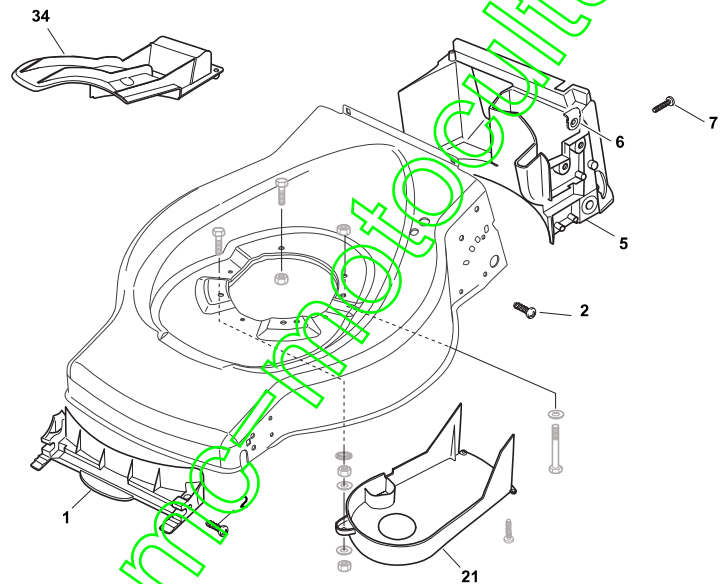

THIS INFORMATION IS NOT INTENDED FOR SALE OR RESALE, AND THIS NOTICE MUST REMAIN ON ALL COPIES.

Fig.	Quantity	Part No	Description	Notes
1	1	381002538/0	Red Deck	
1	1	381004745/0	Grey Deck	
2	2	122131750/0	Nut	
3	2	322735557/0	Sector, Height Adjustment	
4	2	381003306/0	Lever, Height Adjustment	
5	2	322600170/0	Protection, Wheel	
6	2	122524324/0	Pin	
7	2	112155000/0	Nut	
8	2	325670011/0	Antifriction Washer	
13	2	322120109/0	Wheels Crown	
14	2	322170622/0	Spacer	
21	1	122033393/0	Rear Wheel Axle	
22	2	112530150/0	Spring Washer	

www.emc-motoculture.com

Fig.	Quantity	Part No	Description	Notes
1	1	322108271/0	Front Conveyor Assy	
2	6	112728686/0	Screw	
5	1	322108272/2	Rear Conveyor Assy	
6	4	322545189/0	Plate	
7	2	112728686/0	Screw	
21	1	322060212/0	Protection, Belt	
34	1	322140226/0	Deflector	

www.emc-motoculture.com

www.gic-motoculture.com

Fig.	Quantity	Part No	Description	Notes
1	4	112760605/0	Screw	
2	4	112521350/0	Washer	
3	1	381006570/0	Handle Lower Part	Black
3	1	381007544/0	Handle, Lower Part Yellow	Yellow
4	1	112819120/0	Screw	
5	2	122671651/0	Washer	
6	2	122399900/0	Knob	
7	2	112293200/0	Nut	
8	1	381008696/0	Outfit, Screws	

www.emc-motoculture.com

www.ggc-motoculture.com

Fig.	Quantity	Part No	Description	Notes
1	4	112760605/0	Screw	
2	4	112521350/0	Washer	
3	1	381006570/0	Handle Lower Part	
4	1	181003801/1	Guide Spring	
5	2	122680006/1	Washer	
6	2	322399804/1	Nut	
7	2	112293200/0	Nut	
8	1	112819201/0	Screw	
9	1	381008648/1	Outfit, Screws	