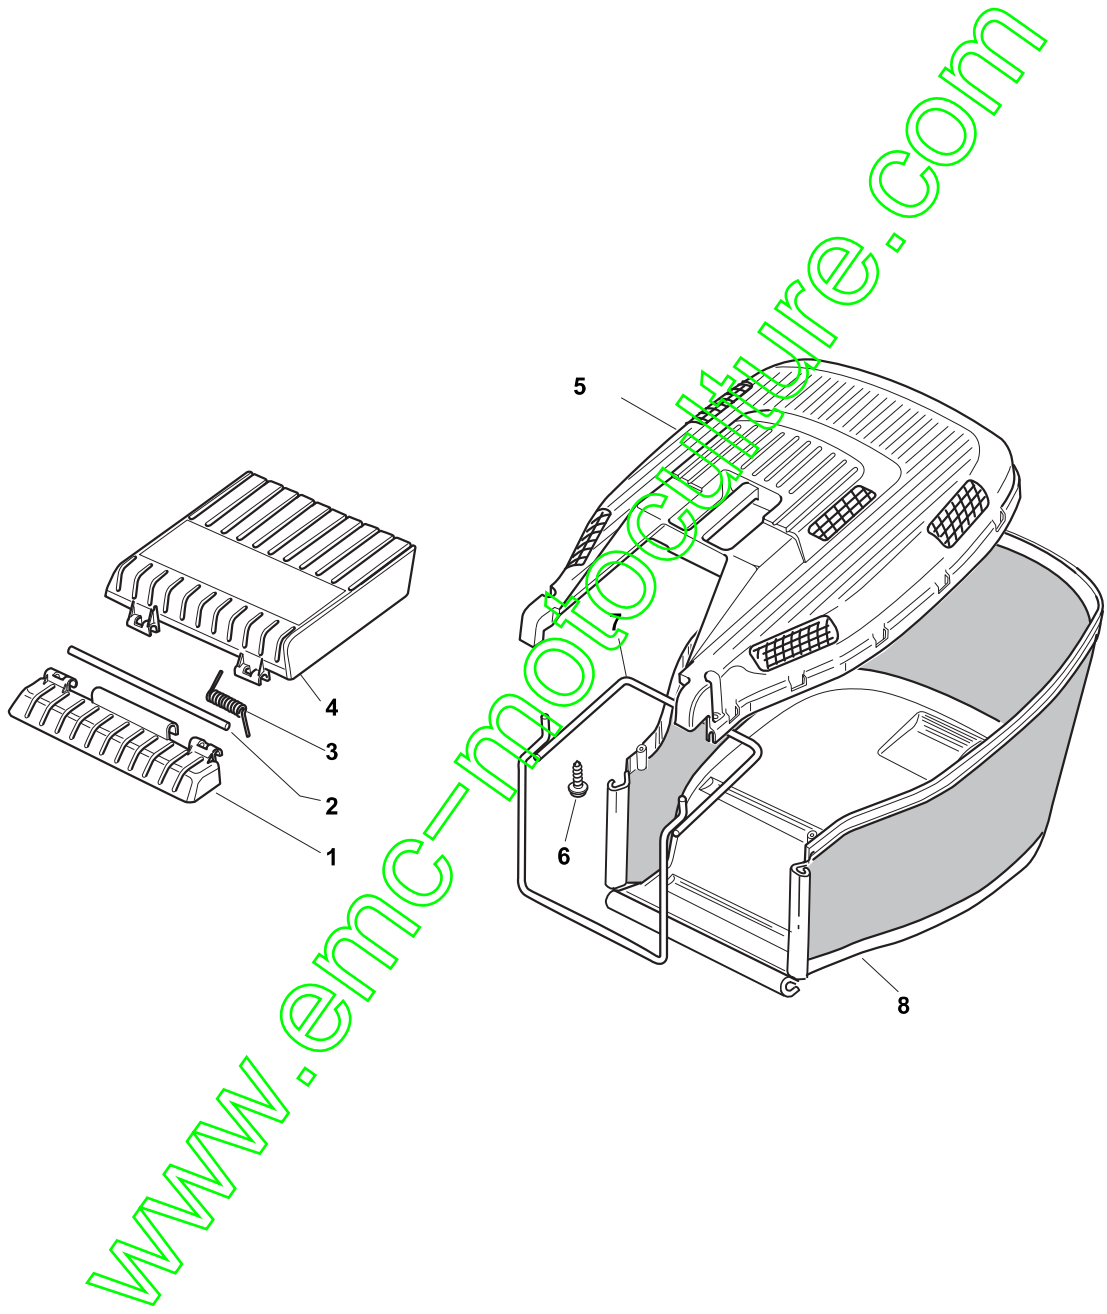

www.emc-motoculture.com

Fig.	Quantity	Part No	Description	Notes
4	1	322600100/2	Stone-Guard	Yellow
1	1	322486400/0	Stone Guard Support	
2	1	122517858/0	Pin	
3	1	122450431/0	Spring	
4	1	322600099/2	Stone-Guard	Black
5	1	322486122/0	Grasscatcher Upper Part Black	
6	2	112728686/0	Screw	
7	1	181006419/0	Grasscatcher Frame	
8	1	181002229/0	Box, Fabric	