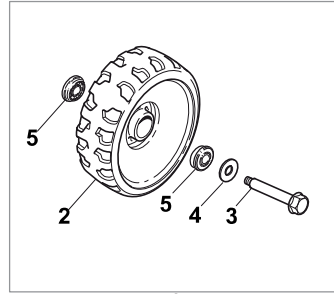

www.emc-motoculture.com

Fig.	Quantity	Part No	Description	Notes
1	1	381002652/0	Red Deck	
2	2	322551523/0	Front Plate	
3	4	112728686/0	Screw	
4	2	322600095/0	Protection, Wheel	
5	8	322034515/1	Bushing	
6	2	322686091/1	Wheel	
7	4	122524340/0	Pin	
8	2	122033393/0	Rear Wheel Axle	
9	1	322120109/0	Wheels Crown	
10	2	322170622/0	Spacer	
11	2	122034508/0	Bushing	
12	2	322686093/0	Wheel	
13	2	112523050/0	Washer	
14	2	112735599/0	Screw	
15	2	322110347/0	Hub Cap Grey	
16	2	322110395/0	Hub Cap Grey	
17	2	322110493/0	Hub Cap Grey	
18	2	322110491/0	Hub Cap Grey	
19	2	322110381/0	Hub Cap Grey	
20	2	122110252/1	Hub Cap White	
20	2	122110254/1	Hub Cap Yellow	
20	2	122110255/1	Hub Cap Red	
21	2	322110495/0	Hub Cap Grey	
22	2	322110416/0	Hub Cap Grey	
23	2	322110348/0	Hub Cap Grey	
24	2	322110314/0	Hub Cap Grey	
25	2	322110494/0	Hub Cap Grey	
26	2	322110492/0	Hub Cap Grey	
27	2	322110382/0	Hub Cap Grey	
28	2	122110251/0	Hub Cap White	
28	2	122110253/0	Hub Cap Yellow	
28	2	122110256/0	Hub Cap Red	
29	2	322110496/0	Hub Cap Grey	
30	2	322110417/0	Hub Cap Grey	

www.ggg-motoculture.com

BUSHING Version - Ø 165

BALL BEARING Version - Ø 165

BUSHING Version - Ø 190

BALL BEARING Version - Ø 190

www.enomoculture.com

Fig.	Quantity	Part No	Description	Notes
1	8	122034508/0	Bushing	
2	4	322686091/1	Wheel	
3	4	122524341/0	Pin	
4	4	122675100/0	Washer	
5	8	122122200/0	Bearing	
6	4	322686093/0	Wheel	
8	2	112523050/0	Washer	
9	2	322120109/0	Wheels Crown	
10	2	322170622/0	Spacer	
11	2	122675100/0	Washer	
8	2	112523050/0	Washer	
14	2	112735599/0	Screw	