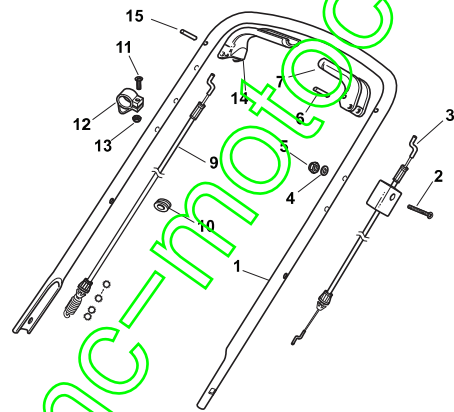

www.emc-motoculture.com

www.gic-motoculture.com

Fig.	Quantity	Part No	Description	Notes
1	4	112760605/0	Screw	
2	4	112521350/0	Washer	
3	1	381006570/0	Handle Lower Part	Black
3	1	381007544/0	Handle, Lower Part Yellow	Yellow
4	1	112819120/0	Screw	
5	2	122671651/0	Washer	
6	2	122399900/0	Knob	
7	2	112293200/0	Nut	
8	1	381008696/0	Outfit, Screws	

www.emc-motoculture.com

www.ggc-motoculture.com

Fig.	Quantity	Part No	Description	Notes
1	4	112760605/0	Screw	
2	4	112521350/0	Washer	
3	1	381006570/0	Handle Lower Part	
4	1	181003801/1	Guide Spring	
5	2	122680006/1	Washer	
6	2	322399804/1	Nut	
7	2	112293200/0	Nut	
8	1	112819201/0	Screw	
9	1	381008648/1	Outfit, Screws	

www.emc-motoculture.com

www.emc-motoculture.com

Fig.	Quantity	Part No	Description	Notes
1	1	181003801/1	Guide Spring	
2	1	381006576/0	Handle Lower Part	
3	2	122680006/1	Washer	
4	2	322399804/1	Nut	
5	2	112293200/0	Nut	
6	1	112819201/0	Screw	
7	2	112818900/0	Screw	
8	1	322778425/0	Left Bracket	
9	2	122671653/0	Washer	
10	2	322399804/1	Nut	
11	2	112293200/0	Nut	
12	4	112760605/0	Screw	
13	4	112521350/0	Washer	
14	1	322778423/0	Right Bracket	

www.emc-motoculture.com

www.emc-motoculture.com

Fig.	Quantity	Part No	Description	Notes
1	1	381006577/0	Handle, Upper Part	
2	1	112674700/0	Screw	
3	1	181000655/0	Cable, Thread Engine Brake	B&S 450/500 Series
3	1	181000612/0	Cable, Thread Engine Brake	SV40 / RV 40 / V35 Engine
3	1	181000617/0	Cable, Thread Engine Brake	B&S 625/675 Series
3	1	181000655/0	Cable, Thread Engine Brake	Honda Engine
4	1	112521330/0	Washer	
5	1	112292100/0	Nut	
6	1	112645710/0	Elastic Pin	
7	1	322321700/1	Lever, Engine Brake Red	
9	1	381000654/0	Cable Rear Drive	
10	1	118564520/1	Fairlead	
11	1	112769616/0	Screw	
12	1	322806521/0	Clamp	
13	1	112292100/0	Nut	
14	1	322321701/0	Driving Lever	
15	1	112645710/0	Elastic Pin	