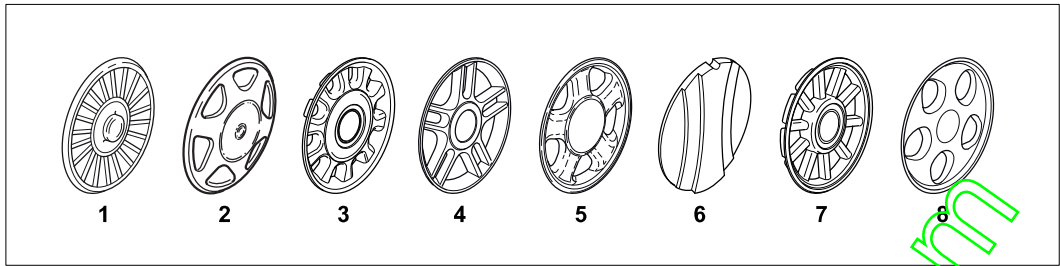

www.ggg-motoculture.com

BUSHING Version - Ø 165

BALL BEARING Version - Ø 165

BUSHING Version - Ø 190

BALL BEARING Version - Ø 190

www.enomoculture.com

Fig.	Quantity	Part No	Description	Notes
1	8	122034508/0	Bushing	
2	4	322686091/1	Wheel	
3	4	122524341/0	Pin	
4	4	122675100/0	Washer	
5	8	122122200/0	Bearing	
6	4	322686093/0	Wheel	
8	2	112523050/0	Washer	
9	2	322120109/0	Wheels Crown	
10	2	322170622/0	Spacer	
11	2	122675100/0	Washer	
8	2	112523050/0	Washer	
14	2	112735599/0	Screw	

www.emc-motoculture.com

Fig.	Quantity	Part No	Description	Notes
1	2	322110347/0	Hub Cap Grey	
2	2	322110395/0	Hub Cap Grey	
3	2	322110493/0	Hub Cap Grey	
4	2	322110491/0	Hub Cap Grey	
5	2	322110381/0	Hub Cap Grey	
6	2	122110252/1	Hub Cap White	
6	2	122110254/1	Hub Cap Yellow	
6	2	122110255/1	Hub Cap Red	
7	2	322110495/0	Hub Cap Grey	
8	2	322110416/0	Hub Cap Grey	
9	2	322110348/0	Hub Cap Grey	
10	2	322110314/0	Hub Cap Grey	
11	2	322110494/0	Hub Cap Grey	
12	2	322110491/0	Hub Cap Grey	
13	2	322110382/0	Hub Cap Grey	
14	2	122110251/0	Hub Cap White	
14	2	122110253/0	Hub Cap Yellow	
14	2	122110256/0	Hub Cap Red	
15	2	322110496/0	Hub Cap Grey	
16	2	322110416/0	Hub Cap Grey	