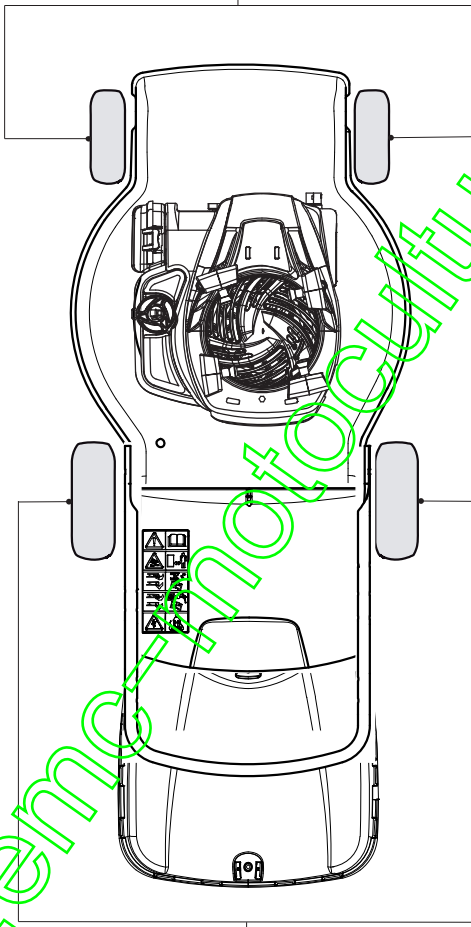

www.ggg-motoculture.com

BUSHING Version - Ø 165

BALL BEARING Version - Ø 165

BUSHING Version - Ø 190

BALL BEARING Version - Ø 190

www.enomoculture.com

Fig.	Quantity	Part No	Description	Notes
1	8	122034508/0	Bushing	
2	4	322686091/1	Wheel	
3	4	122524341/0	Pin	
4	4	122675100/0	Washer	
5	8	122122200/0	Bearing	
6	4	322686093/0	Wheel	
8	2	112523050/0	Washer	
9	2	322120109/0	Wheels Crown	
10	2	322170622/0	Spacer	
11	2	122675100/0	Washer	
8	2	112523050/0	Washer	
14	2	112735599/0	Screw	

www.emc-motoculture.com

Fig.	Quantity	Part No	Description	Notes
1	2	322110347/0	Hub Cap Grey	
2	2	322110395/0	Hub Cap Grey	
3	2	322110493/0	Hub Cap Grey	
4	2	322110491/0	Hub Cap Grey	
5	2	322110381/0	Hub Cap Grey	
6	2	122110252/1	Hub Cap White	
6	2	122110254/1	Hub Cap Yellow	
6	2	122110255/1	Hub Cap Red	
7	2	322110495/0	Hub Cap Grey	
8	2	322110416/0	Hub Cap Grey	
9	2	322110348/0	Hub Cap Grey	
10	2	322110314/0	Hub Cap Grey	
11	2	322110494/0	Hub Cap Grey	
12	2	322110491/0	Hub Cap Grey	
13	2	322110382/0	Hub Cap Grey	
14	2	122110251/0	Hub Cap White	
14	2	122110253/0	Hub Cap Yellow	
14	2	122110256/0	Hub Cap Red	
15	2	322110496/0	Hub Cap Grey	
16	2	322110416/0	Hub Cap Grey	

www.emc-motoculture.com

Fig.	Quantity	Part No	Description	Notes
1	1	122465607/3	Hub With Pulley, Crankshaft Ø 22.2	for GGP RS-RSC-RSCT Engines
2	1	181004365/3	Mulching Blade	
3	1	122160400/0	Elastic Disc	
4	1	112523080/0	Washer	
5	1	112735698/0	Screw	
6	1	112139100/0	Feather, Crankshaft Ø 22,2	for GGP RS-RSC-RSCT Engines
12	2	112691100/0	Screw	
13	2	112154210/0	Nut	
14	2	112691700/0	Screw	
15	1	112540060/0	Washer	
16	1	112154210/0	Nut	
17	3	112691100/0	Screw	
18	1	112540060/0	Washer	
19	1	112293200/0	Nut	
20	1	122671651/0	Washer	
22	1	325670011/0	Antifriction Washer	
23	1	112155000/0	Nut	
24	2	112728686/0	Screw	