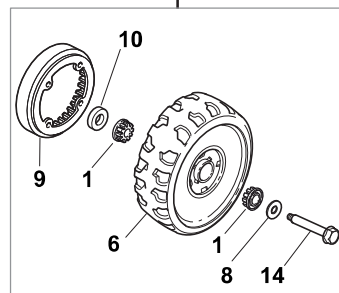

www.emc-motoculture.com

Fig.	Quantity	Part No	Description	Notes
1	1	381002652/0	Red Deck	
2	2	322551523/0	Front Plate	
3	4	112728686/0	Screw	
4	2	322600095/0	Protection, Wheel	
5	8	322034515/1	Bushing	
6	2	322686091/1	Wheel	
7	4	122524340/0	Pin	
8	2	122033393/0	Rear Wheel Axle	
9	1	322120109/0	Wheels Crown	
10	2	322170622/0	Spacer	
11	2	122034508/0	Bushing	
12	2	322686093/0	Wheel	
13	2	112523050/0	Washer	
14	2	112735599/0	Screw	
15	2	322110347/0	Hub Cap Grey	
16	2	322110395/0	Hub Cap Grey	
17	2	322110493/0	Hub Cap Grey	
18	2	322110491/0	Hub Cap Grey	
19	2	322110381/0	Hub Cap Grey	
20	2	122110252/1	Hub Cap White	
20	2	122110254/1	Hub Cap Yellow	
20	2	122110255/1	Hub Cap Red	
21	2	322110495/0	Hub Cap Grey	
22	2	322110416/0	Hub Cap Grey	
23	2	322110348/0	Hub Cap Grey	
24	2	322110314/0	Hub Cap Grey	
25	2	322110494/0	Hub Cap Grey	
26	2	322110492/0	Hub Cap Grey	
27	2	322110382/0	Hub Cap Grey	
28	2	122110251/0	Hub Cap White	
28	2	122110253/0	Hub Cap Yellow	
28	2	122110256/0	Hub Cap Red	
29	2	322110496/0	Hub Cap Grey	
30	2	322110417/0	Hub Cap Grey	

www.ggg-motoculture.com

BUSHING Version - Ø 165

BALL BEARING Version - Ø 165

BUSHING Version - Ø 190

BALL BEARING Version - Ø 190

www.enomoculture.com

Fig.	Quantity	Part No	Description	Notes
1	8	122034508/0	Bushing	
2	4	322686091/1	Wheel	
3	4	122524341/0	Pin	
4	4	122675100/0	Washer	
5	8	122122200/0	Bearing	
6	4	322686093/0	Wheel	
8	2	112523050/0	Washer	
9	2	322120109/0	Wheels Crown	
10	2	322170622/0	Spacer	
11	2	122675100/0	Washer	
8	2	112523050/0	Washer	
14	2	112735599/0	Screw	