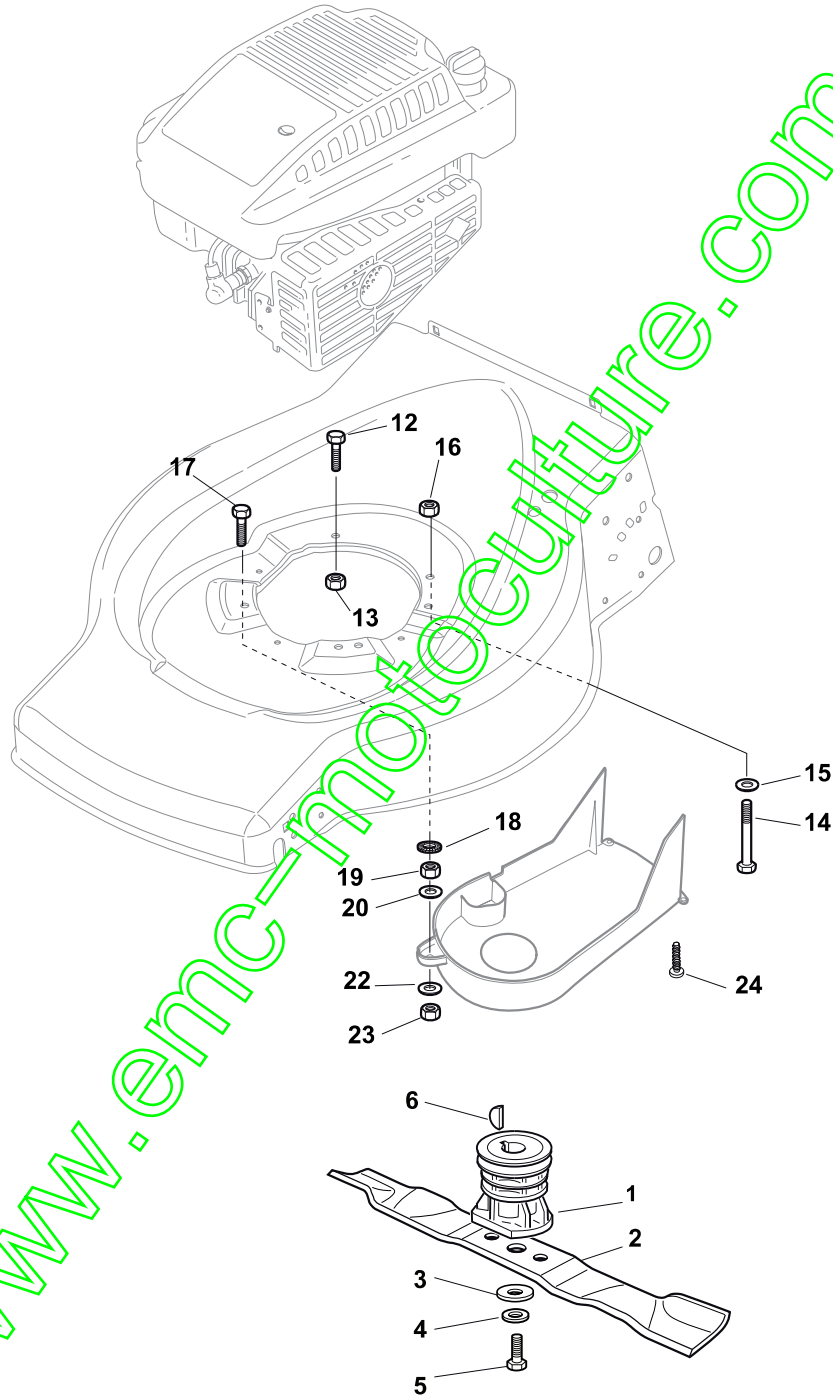

www.emc-motoculture.com

Fig.	Quantity	Part No	Description	Notes
1	1	122465607/3	Hub With Pulley, Crankshaft Ø 22.2	for GGP RS-RSC-RSCT Engines
2	1	181004365/3	Mulching Blade	
3	1	122160400/0	Elastic Disc	
4	1	112523080/0	Washer	
5	1	112735698/0	Screw	
6	1	112139100/0	Feather, Crankshaft Ø 22,2	for GGP RS-RSC-RSCT Engines
12	2	112691100/0	Screw	
13	2	112154210/0	Nut	
14	2	112691700/0	Screw	
15	1	112540060/0	Washer	
16	1	112154210/0	Nut	
17	3	112691100/0	Screw	
18	1	112540060/0	Washer	
19	1	112293200/0	Nut	
20	1	122671651/0	Washer	
22	1	325670011/0	Antifriction Washer	
23	1	112155000/0	Nut	
24	2	112728686/0	Screw	

www.emc-motoculture.com

Fig.	Quantity	Part No	Description	Notes
1	1	122465607/3	Hub With Pulley, Crankshaft Ø 22.2	for B&S and GGP Engines
1	1	122465608/2	Hub With Pulley, Crankshaft Ø 25	for HONDA Engines
2	1	181004365/3	Mulching Blade	
3	1	122160400/0	Elastic Disc	
4	1	112523080/0	Washer	
5	1	112735698/0	Screw	
6	1	112139100/0	Feather, Crankshaft Ø 22,2	for B&S and GGP Engines
6	1	112139150/0	Feather, Crankshaft Ø 25	for HONDA Engines
12	2	112793701/0	Screw	
12	2	112691100/0	Screw	
12	2	112793701/0	Screw	
13	2	112293201/0	Nut	
14	2	112691100/0	Screw	Not for Honda Engine
14	1	112691800/0	Screw	Not for Honda Engine
15	1	112521350/0	Washer	
16	1	112155000/0	Nut	
17	3	112691115/0	Screw	for GGP 150-196cc Engine
17	3	112691200/0	Screw	for GGP 140-160cc Engine
17	3	112775000/0	Screw	for B&S Engines
17	3	322943100/0	Screw	for HONDA Engines
18	1	112540060/0	Washer	
19	1	112293200/0	Nut	
20	1	122671651/0	Washer	
22	1	325670011/0	Antifriction Washer	
23	1	112155000/0	Nut	
24	2	112728686/0	Screw	