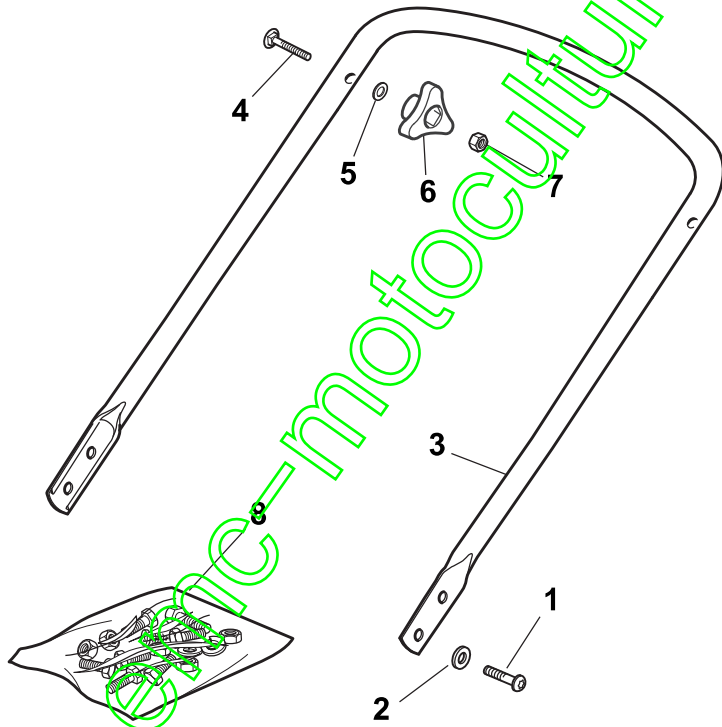

THIS INFORMATION IS NOT INTENDED FOR SALE OR RESALE, AND THIS NOTICE MUST REMAIN ON ALL COPIES.

Fig.	Quantity	Part No	Description	Notes
1	1	381002538/0	Red Deck	
1	1	381004745/0	Grey Deck	
2	2	122131750/0	Nut	
3	2	322735557/0	Sector, Height Adjustment	
4	2	381003306/0	Lever, Height Adjustment	
5	2	322600170/0	Protection, Wheel	
6	2	122524324/0	Pin	
7	2	112155000/0	Nut	
8	2	325670011/0	Antifriction Washer	
13	2	322120109/0	Wheels Crown	
14	2	322170622/0	Spacer	
21	1	122033393/0	Rear Wheel Axle	
22	2	112530150/0	Spring Washer	

www.emc-motoculture.com

Fig.	Quantity	Part No	Description	Notes
1	1	322108271/0	Front Conveyor Assy	
2	6	112728686/0	Screw	
5	1	322108272/2	Rear Conveyor Assy	
6	4	322545189/0	Plate	
7	2	112728686/0	Screw	
21	1	322060212/0	Protection, Belt	
34	1	322140226/0	Deflector	

www.emc-motoculture.com

www.gic-motoculture.com

Fig.	Quantity	Part No	Description	Notes
1	4	112760605/0	Screw	
2	4	112521350/0	Washer	
3	1	381006570/0	Handle Lower Part	Black
3	1	381007544/0	Handle, Lower Part Yellow	Yellow
4	1	112819120/0	Screw	
5	2	122671651/0	Washer	
6	2	122399900/0	Knob	
7	2	112293200/0	Nut	
8	1	381008696/0	Outfit, Screws	

www.emc-motoculture.com

www.ggc-motoculture.com

Fig.	Quantity	Part No	Description	Notes
1	4	112760605/0	Screw	
2	4	112521350/0	Washer	
3	1	381006570/0	Handle Lower Part	
4	1	181003801/1	Guide Spring	
5	2	122680006/1	Washer	
6	2	322399804/1	Nut	
7	2	112293200/0	Nut	
8	1	112819201/0	Screw	
9	1	381008648/1	Outfit, Screws	