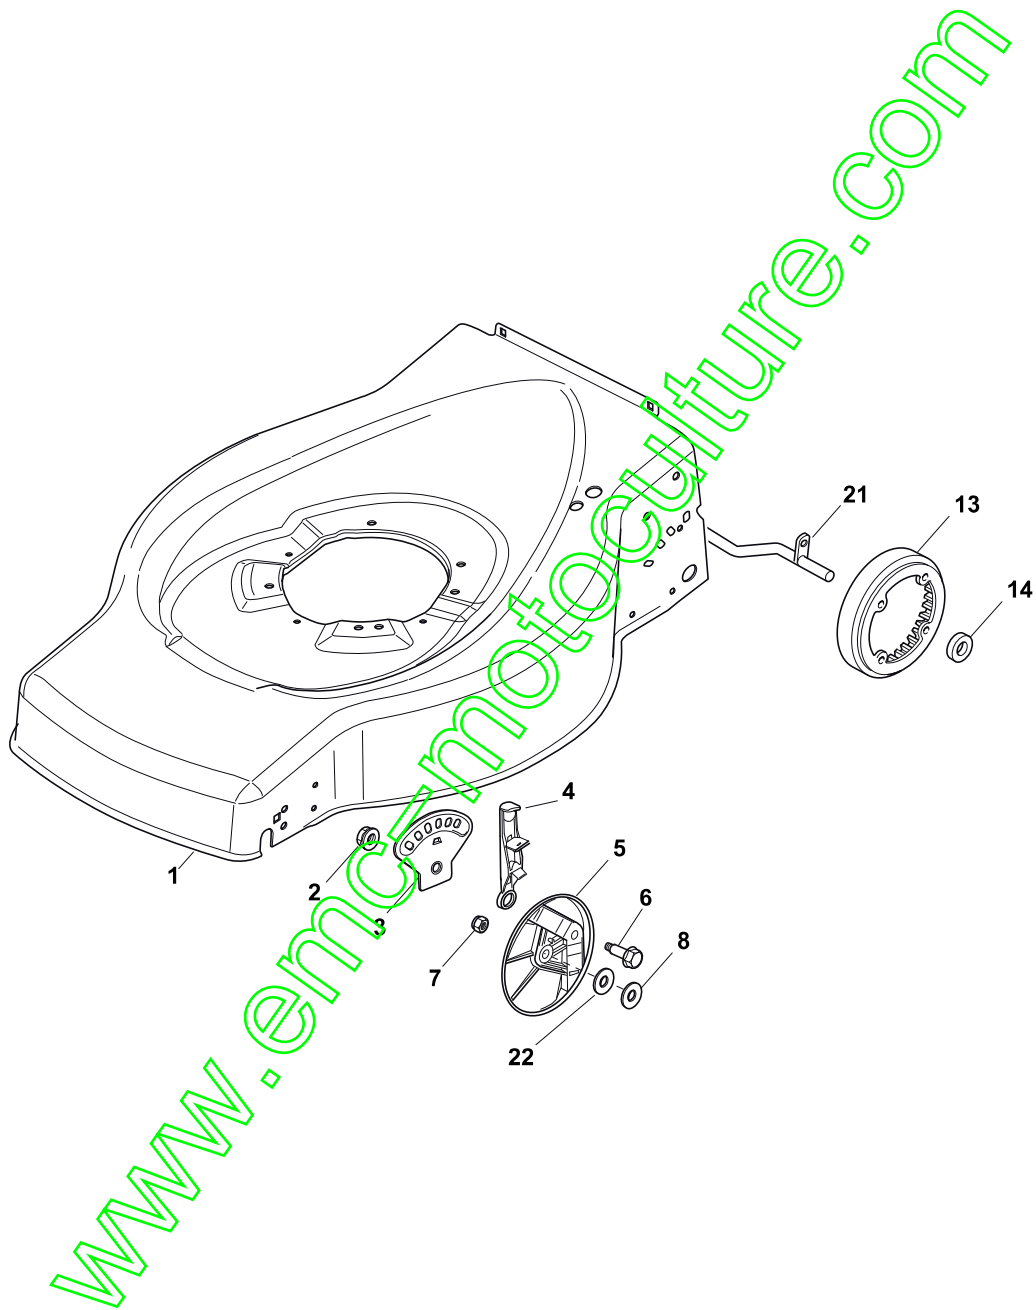

Parts Catalogue

for model
ES 464 TR

www.emc-motoculture.com

- Use GLOBAL GARDEN PRODUCT Genuine Spare Parts specified in the parts list for repair and/or replacement.
- The contents described in the parts list may change due to improvement.
- The drawings of the spare parts are only indicative and might not represent the part in question exactly.
- The indications "right" - "left" - "front" - "rear" refer to the position of the operator when using the machine.
- When placing orders of parts for repair and/or replacement, make sure that the illustrated parts list is the one applying to the machine's year of manufacture, as shown on the identification plate attached to the machine.

THIS INFORMATION IS NOT INTENDED FOR SALE OR RESALE, AND THIS NOTICE MUST REMAIN ON ALL COPIES.

Fig.	Quantity	Part No	Description	Notes
1	1	381002538/0	Red Deck	
1	1	381004745/0	Grey Deck	
2	2	122131750/0	Nut	
3	2	322735557/0	Sector, Height Adjustment	
4	2	381003306/0	Lever, Height Adjustment	
5	2	322600170/0	Protection, Wheel	
6	2	122524324/0	Pin	
7	2	112155000/0	Nut	
8	2	325670011/0	Antifriction Washer	
13	2	322120109/0	Wheels Crown	
14	2	322170622/0	Spacer	
21	1	122033393/0	Rear Wheel Axle	
22	2	112530150/0	Spring Washer	

www.emc-motoculture.com

Fig.	Quantity	Part No	Description	Notes
1	1	322108271/0	Front Conveyor Assy	
2	6	112728686/0	Screw	
5	1	322108272/2	Rear Conveyor Assy	
6	4	322545189/0	Plate	
7	2	112728686/0	Screw	
21	1	322060212/0	Protection, Belt	
34	1	322140226/0	Deflector	

www.emc-motoculture.com

www.gic-motoculture.com

Fig.	Quantity	Part No	Description	Notes
1	4	112760605/0	Screw	
2	4	112521350/0	Washer	
3	1	381006570/0	Handle Lower Part	Black
3	1	381007544/0	Handle, Lower Part Yellow	Yellow
4	1	112819120/0	Screw	
5	2	122671651/0	Washer	
6	2	122399900/0	Knob	
7	2	112293200/0	Nut	
8	1	381008696/0	Outfit, Screws	