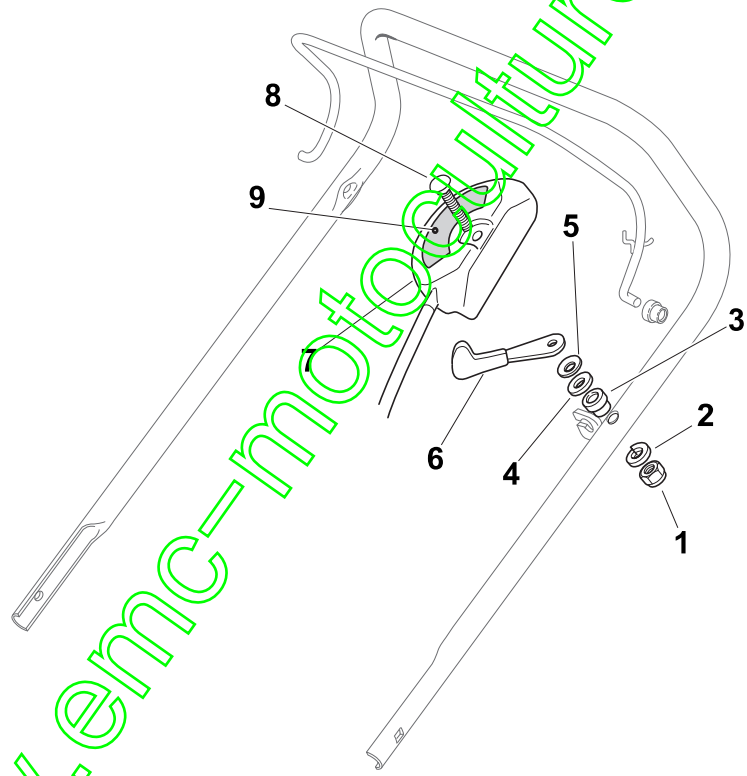

www.emc-motoculture.com

Fig.	Quantity	Part No	Description	Notes
1	1	112291000/0	Nut	
2	1	112581500/0	Grower	
3	1	122171005/0	Spacer	
4	1	112521360/0	Washer	
5	1	112508100/0	Cup Spring	
6	1	381007279/1	Throttle Lever	GGP/Honda/Tecumseh/B&S 625-675-675Es-700-750 Series
7	1	481007080/0	Throttle Cable	
8	1	112815000/0	Screw	
9	1	114356702/0	Throttle Label	for GGP Engines
9	1	114356702/0	Throttle Label	for HONDA Engines
9	1	114356703/0	Throttle Label	for B&S Engines

www.emc-motoculture.com