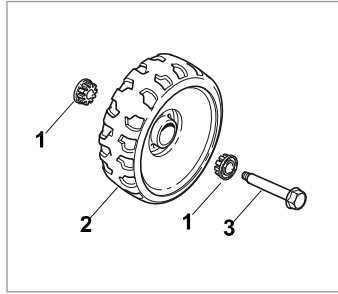

www.emc-motoculture.com

Fig.	Quantity	Part No	Description	Notes
1	1	381002652/0	Red Deck	
2	2	322551523/0	Front Plate	
3	4	112728686/0	Screw	
4	2	322600095/0	Protection, Wheel	
5	8	322034515/1	Bushing	
6	2	322686091/1	Wheel	
7	4	122524340/0	Pin	
8	2	122033393/0	Rear Wheel Axle	
9	1	322120109/0	Wheels Crown	
10	2	322170622/0	Spacer	
11	2	122034508/0	Bushing	
12	2	322686093/0	Wheel	
13	2	112523050/0	Washer	
14	2	112735599/0	Screw	
15	2	322110347/0	Hub Cap Grey	
16	2	322110395/0	Hub Cap Grey	
17	2	322110493/0	Hub Cap Grey	
18	2	322110491/0	Hub Cap Grey	
19	2	322110381/0	Hub Cap Grey	
20	2	122110252/1	Hub Cap White	
20	2	122110254/1	Hub Cap Yellow	
20	2	122110255/1	Hub Cap Red	
21	2	322110495/0	Hub Cap Grey	
22	2	322110416/0	Hub Cap Grey	
23	2	322110348/0	Hub Cap Grey	
24	2	322110314/0	Hub Cap Grey	
25	2	322110494/0	Hub Cap Grey	
26	2	322110492/0	Hub Cap Grey	
27	2	322110382/0	Hub Cap Grey	
28	2	122110251/0	Hub Cap White	
28	2	122110253/0	Hub Cap Yellow	
28	2	122110256/0	Hub Cap Red	
29	2	322110496/0	Hub Cap Grey	
30	2	322110417/0	Hub Cap Grey	

www.ggg-motoculture.com

BUSHING Version - Ø 165

BALL BEARING Version - Ø 165

BUSHING Version - Ø 190

BALL BEARING Version - Ø 190

www.enomoculture.com

Fig.	Quantity	Part No	Description	Notes
1	8	122034508/0	Bushing	
2	4	322686091/1	Wheel	
3	4	122524341/0	Pin	
4	4	122675100/0	Washer	
5	8	122122200/0	Bearing	
6	4	322686093/0	Wheel	
8	2	112523050/0	Washer	
9	2	322120109/0	Wheels Crown	
10	2	322170622/0	Spacer	
11	2	122675100/0	Washer	
8	2	112523050/0	Washer	
14	2	112735599/0	Screw	