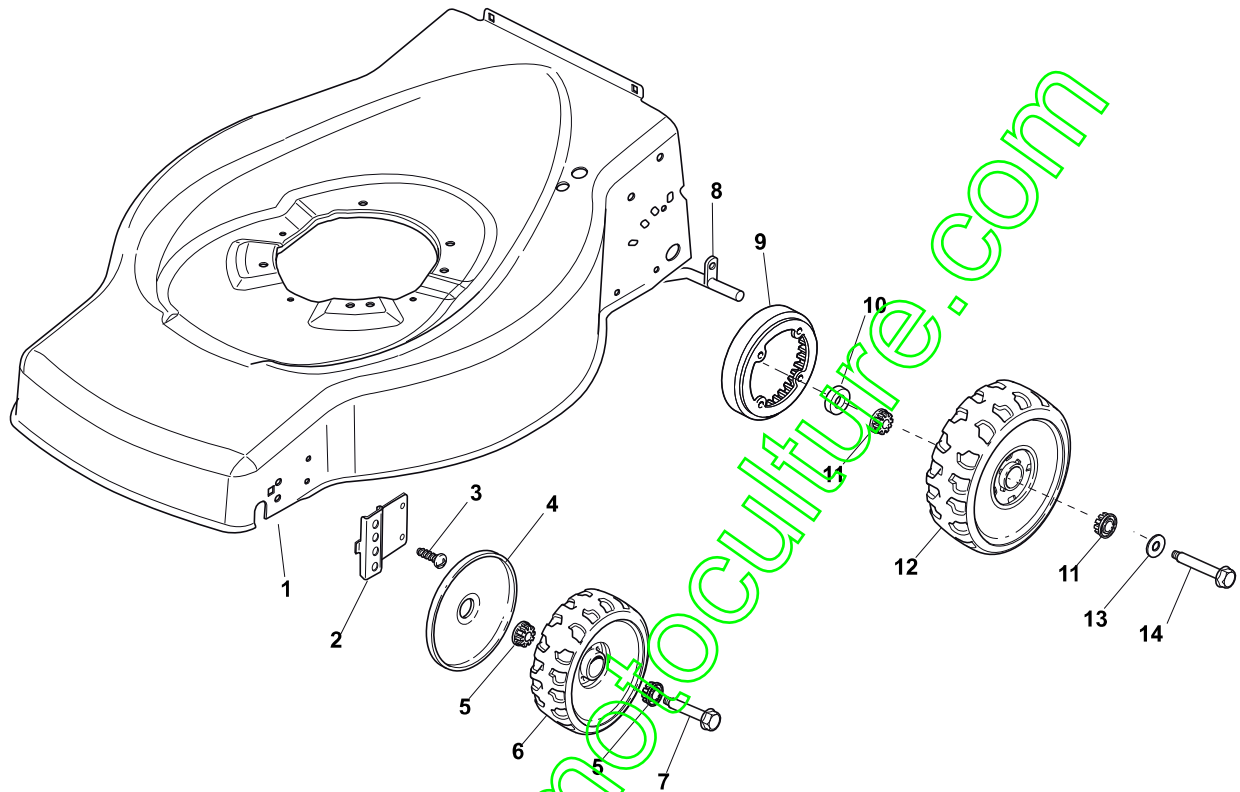

www.emc-motoculture.com

Fig.	Quantity	Part No	Description	Notes
1	1	381002652/0	Red Deck	
2	2	322551523/0	Front Plate	
3	4	112728686/0	Screw	
4	2	322600095/0	Protection, Wheel	
5	8	322034515/1	Bushing	
6	2	322686091/1	Wheel	
7	4	122524340/0	Pin	
8	2	122033393/0	Rear Wheel Axle	
9	1	322120109/0	Wheels Crown	
10	2	322170622/0	Spacer	
11	2	122034508/0	Bushing	
12	2	322686093/0	Wheel	
13	2	112523050/0	Washer	
14	2	112735599/0	Screw	
15	2	322110347/0	Hub Cap Grey	
16	2	322110395/0	Hub Cap Grey	
17	2	322110493/0	Hub Cap Grey	
18	2	322110491/0	Hub Cap Grey	
19	2	322110381/0	Hub Cap Grey	
20	2	122110252/1	Hub Cap White	
20	2	122110254/1	Hub Cap Yellow	
20	2	122110255/1	Hub Cap Red	
21	2	322110495/0	Hub Cap Grey	
22	2	322110416/0	Hub Cap Grey	
23	2	322110348/0	Hub Cap Grey	
24	2	322110314/0	Hub Cap Grey	
25	2	322110494/0	Hub Cap Grey	
26	2	322110492/0	Hub Cap Grey	
27	2	322110382/0	Hub Cap Grey	
28	2	122110251/0	Hub Cap White	
28	2	122110253/0	Hub Cap Yellow	
28	2	122110256/0	Hub Cap Red	
29	2	322110496/0	Hub Cap Grey	
30	2	322110417/0	Hub Cap Grey	

www.ggg-motoculture.com

BUSHING Version - Ø 165

BALL BEARING Version - Ø 165

BUSHING Version - Ø 190

BALL BEARING Version - Ø 190

www.enomoculture.com

Fig.	Quantity	Part No	Description	Notes
1	8	122034508/0	Bushing	
2	4	322686091/1	Wheel	
3	4	122524341/0	Pin	
4	4	122675100/0	Washer	
5	8	122122200/0	Bearing	
6	4	322686093/0	Wheel	
8	2	112523050/0	Washer	
9	2	322120109/0	Wheels Crown	
10	2	322170622/0	Spacer	
11	2	122675100/0	Washer	
8	2	112523050/0	Washer	
14	2	112735599/0	Screw	