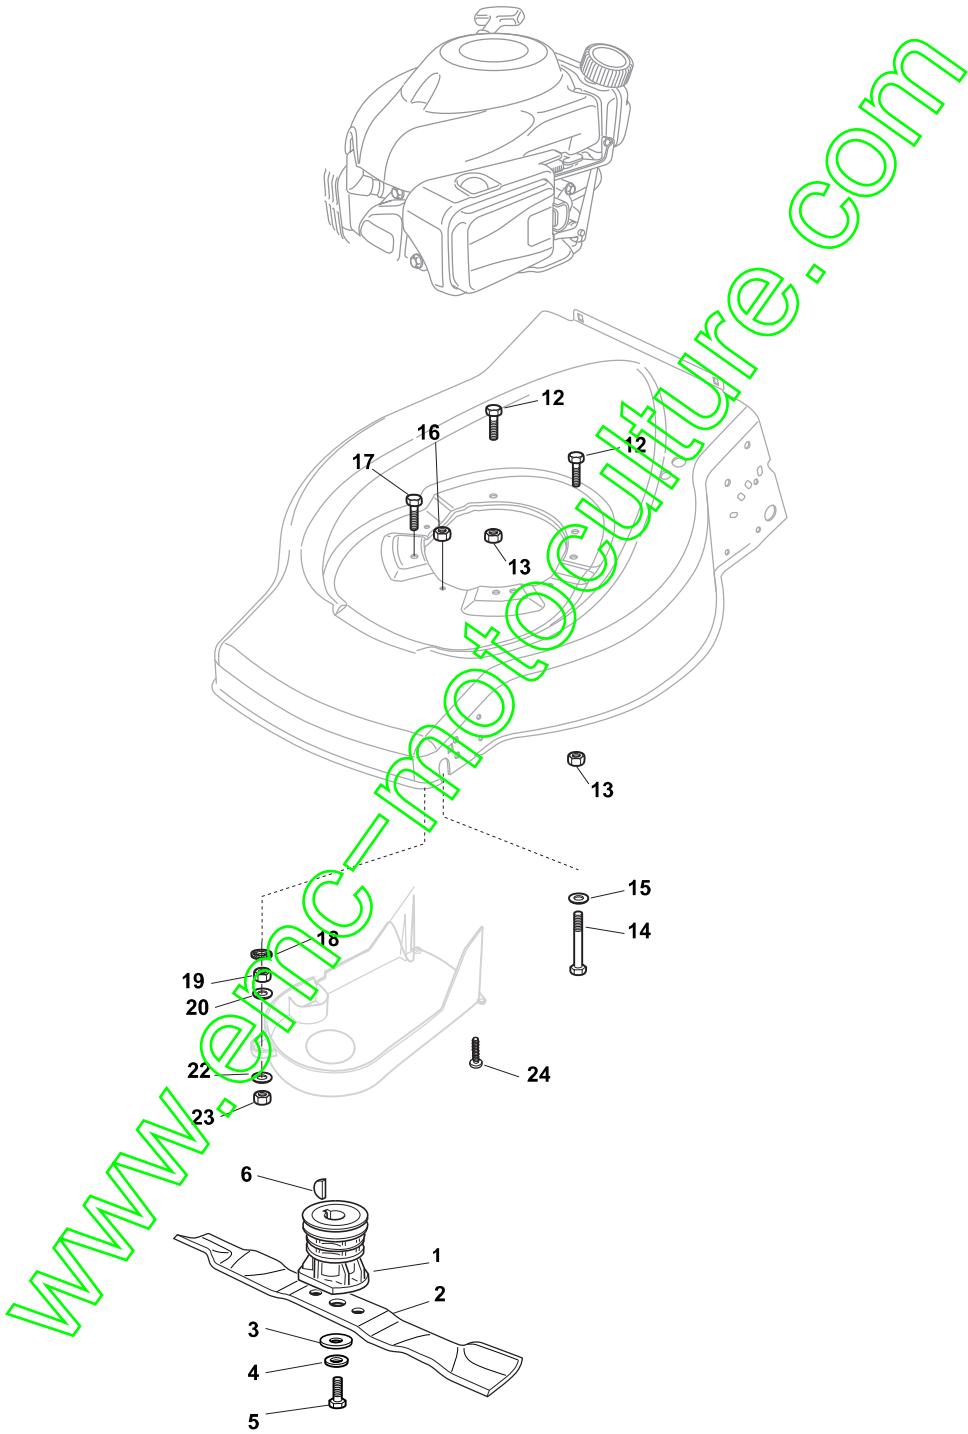

www.ggg-motoculture.com

BUSHING Version - Ø 165

BALL BEARING Version - Ø 165

BUSHING Version - Ø 190

BALL BEARING Version - Ø 190

www.enomoculture.com

Fig.	Quantity	Part No	Description	Notes
1	8	122034508/0	Bushing	
2	4	322686091/1	Wheel	
3	4	122524341/0	Pin	
4	4	122675100/0	Washer	
5	8	122122200/0	Bearing	
6	4	322686093/0	Wheel	
8	2	112523050/0	Washer	
9	2	322120109/0	Wheels Crown	
10	2	322170622/0	Spacer	
11	2	122675100/0	Washer	
8	2	112523050/0	Washer	
14	2	112735599/0	Screw	

www.emc-motoculture.com

Fig.	Quantity	Part No	Description	Notes
1	1	122465607/3	Hub With Pulley, Crankshaft Ø 22.2	for GGP RS-RSC-RSCT Engines
2	1	181004365/3	Mulching Blade	
3	1	122160400/0	Elastic Disc	
4	1	112523080/0	Washer	
5	1	112735698/0	Screw	
6	1	112139100/0	Feather, Crankshaft Ø 22,2	for GGP RS-RSC-RSCT Engines
12	2	112691100/0	Screw	
13	2	112154210/0	Nut	
14	2	112691700/0	Screw	
15	1	112540060/0	Washer	
16	1	112154210/0	Nut	
17	3	112691100/0	Screw	
18	1	112540060/0	Washer	
19	1	112293200/0	Nut	
20	1	122671651/0	Washer	
22	1	325670011/0	Antifriction Washer	
23	1	112155000/0	Nut	
24	2	112728686/0	Screw	