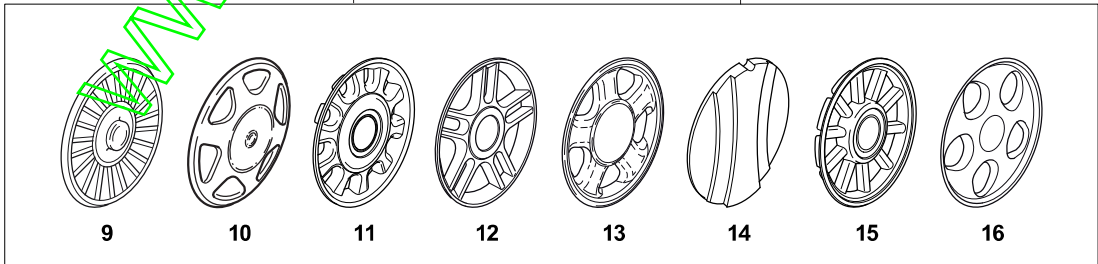

www.ggg-motoculture.com

BUSHING Version - Ø 165

BALL BEARING Version - Ø 165

BUSHING Version - Ø 190

BALL BEARING Version - Ø 190

www.enomoculture.com

Fig.	Quantity	Part No	Description	Notes
1	8	122034508/0	Bushing	
2	4	322686091/1	Wheel	
3	4	122524341/0	Pin	
4	4	122675100/0	Washer	
5	8	122122200/0	Bearing	
6	4	322686093/0	Wheel	
8	2	112523050/0	Washer	
9	2	322120109/0	Wheels Crown	
10	2	322170622/0	Spacer	
11	2	122675100/0	Washer	
8	2	112523050/0	Washer	
14	2	112735599/0	Screw	

www.emc-motoculture.com

Fig.	Quantity	Part No	Description	Notes
1	2	322110347/0	Hub Cap Grey	
2	2	322110395/0	Hub Cap Grey	
3	2	322110493/0	Hub Cap Grey	
4	2	322110491/0	Hub Cap Grey	
5	2	322110381/0	Hub Cap Grey	
6	2	122110252/1	Hub Cap White	
6	2	122110254/1	Hub Cap Yellow	
6	2	122110255/1	Hub Cap Red	
7	2	322110495/0	Hub Cap Grey	
8	2	322110416/0	Hub Cap Grey	
9	2	322110348/0	Hub Cap Grey	
10	2	322110314/0	Hub Cap Grey	
11	2	322110494/0	Hub Cap Grey	
12	2	322110491/0	Hub Cap Grey	
13	2	322110382/0	Hub Cap Grey	
14	2	122110251/0	Hub Cap White	
14	2	122110253/0	Hub Cap Yellow	
14	2	122110256/0	Hub Cap Red	
15	2	322110496/0	Hub Cap Grey	
16	2	322110416/0	Hub Cap Grey	