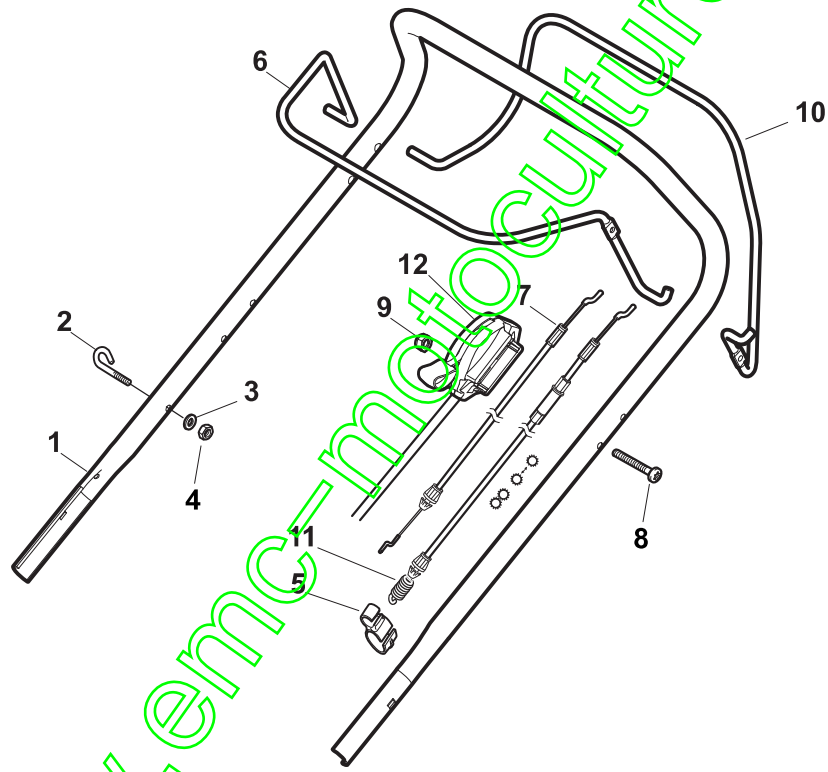

www.emc-motoculture.com

Fig.	Quantity	Part No	Description	Notes
1	1	381006579/1	Handle, Upper Part	
2	1	112689500/0	Screw	
3	1	322551640/0	Plate	
4	1	381000659/0	Cable Rear Drive	
5	1	381003297/1	Driving Lever	
6	1	181000657/0	Cable, Thread Engine Brake	B&S 450-500 Engine/Honda Engine
6	1	181000720/1	Cable, Thread Engine Brake	B&S 625/675 Series
6	1	181030002/0	Cable, Thread Engine Brake	GGP 160-140cc Engine
6	1	381000743/0	Cable, Thread Engine Brake	SV40 / RV 40 / V35 Engine
7	1	381003298/1	Lever, Engine Brake	
8	1	112521330/0	Washer	
9	1	112292100/0	Nut	

www.emc-motoculture.com

www.emc-metoculture.com

Fig.	Quantity	Part No	Description	Notes
1	1	381006739/0	Upper Handle	
1	1	381006745/0	Upper Handle Iwith Rubber Cruiser Petrol	
2	1	122430313/0	Guide Spring	
3	1	112521330/0	Washer	
4	1	112154510/0	Nut	
5	1	118390020/0	Conduit Clip Caproeurope	
6	1	181003363/1	Lever, Engine Brake Black	Black
6	1	381003365/0	Lever, Engine Brake Yellow	Yellow
6	1	381003376/0	Lever, Engine Brake Red	Red
7	1	181030053/0	Cable, Thread Engine Brake	Honda / B&S Engine
7	1	181030054/0	Cable, Thread Engine Brake	GGP Engine
7	1	181030087/0	Cable, Thread Engine Brake	GGP 100cc Engine
8	1	112727788/0	Screw	
9	1	112154510/0	Nut	
10	1	181003364/0	Drive Control Lever	Black
10	1	381003366/0	Lever, Driving Yellow	Yellow
10	1	381003377/0	Drive Control Lever	Red
11	1	381030082/0	Cable Rear Drive	
12	1	181005501/1	Throttle Cable	Honda / GGP Engine
12	1	181005502/1	Throttle Cable	B&S Engine
12	1	181005519/0	Throttle Cable	SV40 / RV 40 / V35 Engine