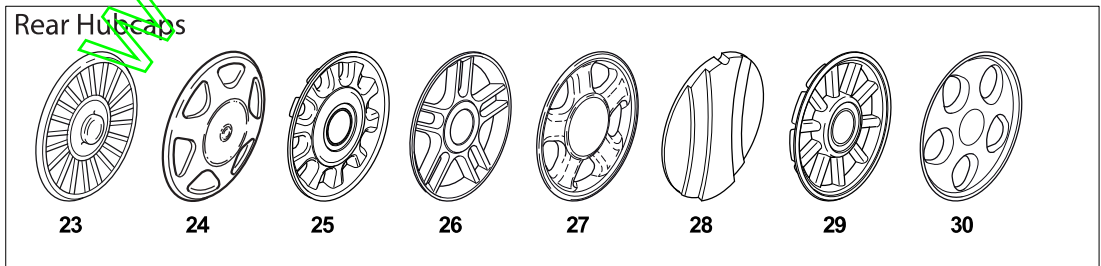

www.emc-motoculture.com

Fig.	Quantity	Part No	Description	Notes
1	1	381002652/0	Red Deck	
2	2	322551523/0	Front Plate	
3	4	112728686/0	Screw	
4	2	322600095/0	Protection, Wheel	
5	8	322034515/1	Bushing	
6	2	322686091/1	Wheel	
7	4	122524340/0	Pin	
8	2	122033393/0	Rear Wheel Axle	
9	1	322120109/0	Wheels Crown	
10	2	322170622/0	Spacer	
11	2	122034508/0	Bushing	
12	2	322686093/0	Wheel	
13	2	112523050/0	Washer	
14	2	112735599/0	Screw	
15	2	322110347/0	Hub Cap Grey	
16	2	322110395/0	Hub Cap Grey	
17	2	322110493/0	Hub Cap Grey	
18	2	322110491/0	Hub Cap Grey	
19	2	322110381/0	Hub Cap Grey	
20	2	122110252/1	Hub Cap White	
20	2	122110254/1	Hub Cap Yellow	
20	2	122110255/1	Hub Cap Red	
21	2	322110495/0	Hub Cap Grey	
22	2	322110416/0	Hub Cap Grey	
23	2	322110348/0	Hub Cap Grey	
24	2	322110314/0	Hub Cap Grey	
25	2	322110494/0	Hub Cap Grey	
26	2	322110492/0	Hub Cap Grey	
27	2	322110382/0	Hub Cap Grey	
28	2	122110251/0	Hub Cap White	
28	2	122110253/0	Hub Cap Yellow	
28	2	122110256/0	Hub Cap Red	
29	2	322110496/0	Hub Cap Grey	
30	2	322110417/0	Hub Cap Grey	

www.ggg-motoculture.com

BUSHING Version - Ø 165

BALL BEARING Version - Ø 165

BUSHING Version - Ø 190

BALL BEARING Version - Ø 190

www.enomoculture.com

Fig.	Quantity	Part No	Description	Notes
1	8	122034508/0	Bushing	
2	4	322686091/1	Wheel	
3	4	122524341/0	Pin	
4	4	122675100/0	Washer	
5	8	122122200/0	Bearing	
6	4	322686093/0	Wheel	
8	2	112523050/0	Washer	
9	2	322120109/0	Wheels Crown	
10	2	322170622/0	Spacer	
11	2	122675100/0	Washer	
8	2	112523050/0	Washer	
14	2	112735599/0	Screw	