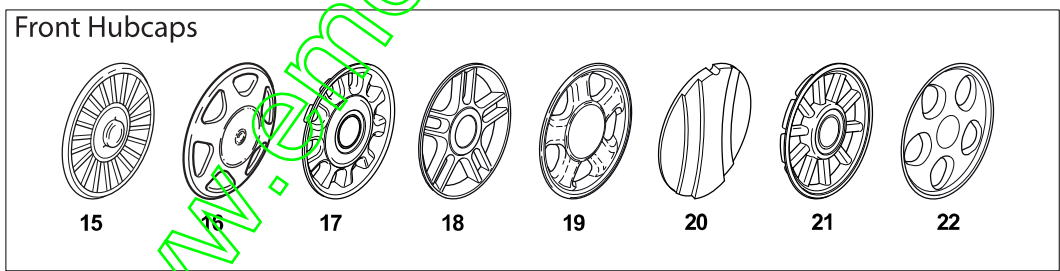

www.emc-motoculture.com

Fig.	Quantity	Part No	Description	Notes
1	1	381002652/0	Red Deck	
2	2	322551523/0	Front Plate	
3	4	112728686/0	Screw	
4	2	322600095/0	Protection, Wheel	
5	8	322034515/1	Bushing	
6	2	322686091/1	Wheel	
7	4	122524340/0	Pin	
8	2	122033393/0	Rear Wheel Axle	
9	1	322120109/0	Wheels Crown	
10	2	322170622/0	Spacer	
11	2	122034508/0	Bushing	
12	2	322686093/0	Wheel	
13	2	112523050/0	Washer	
14	2	112735599/0	Screw	
15	2	322110347/0	Hub Cap Grey	
16	2	322110395/0	Hub Cap Grey	
17	2	322110493/0	Hub Cap Grey	
18	2	322110491/0	Hub Cap Grey	
19	2	322110381/0	Hub Cap Grey	
20	2	122110252/1	Hub Cap White	
20	2	122110254/1	Hub Cap Yellow	
20	2	122110255/1	Hub Cap Red	
21	2	322110495/0	Hub Cap Grey	
22	2	322110416/0	Hub Cap Grey	
23	2	322110348/0	Hub Cap Grey	
24	2	322110314/0	Hub Cap Grey	
25	2	322110494/0	Hub Cap Grey	
26	2	322110492/0	Hub Cap Grey	
27	2	322110382/0	Hub Cap Grey	
28	2	122110251/0	Hub Cap White	
28	2	122110253/0	Hub Cap Yellow	
28	2	122110256/0	Hub Cap Red	
29	2	322110496/0	Hub Cap Grey	
30	2	322110417/0	Hub Cap Grey	

www.ggg-motoculture.com

BUSHING Version - Ø 165

BALL BEARING Version - Ø 165

BUSHING Version - Ø 190

BALL BEARING Version - Ø 190

www.enomoculture.com

Fig.	Quantity	Part No	Description	Notes
1	8	122034508/0	Bushing	
2	4	322686091/1	Wheel	
3	4	122524341/0	Pin	
4	4	122675100/0	Washer	
5	8	122122200/0	Bearing	
6	4	322686093/0	Wheel	
8	2	112523050/0	Washer	
9	2	322120109/0	Wheels Crown	
10	2	322170622/0	Spacer	
11	2	122675100/0	Washer	
8	2	112523050/0	Washer	
14	2	112735599/0	Screw	