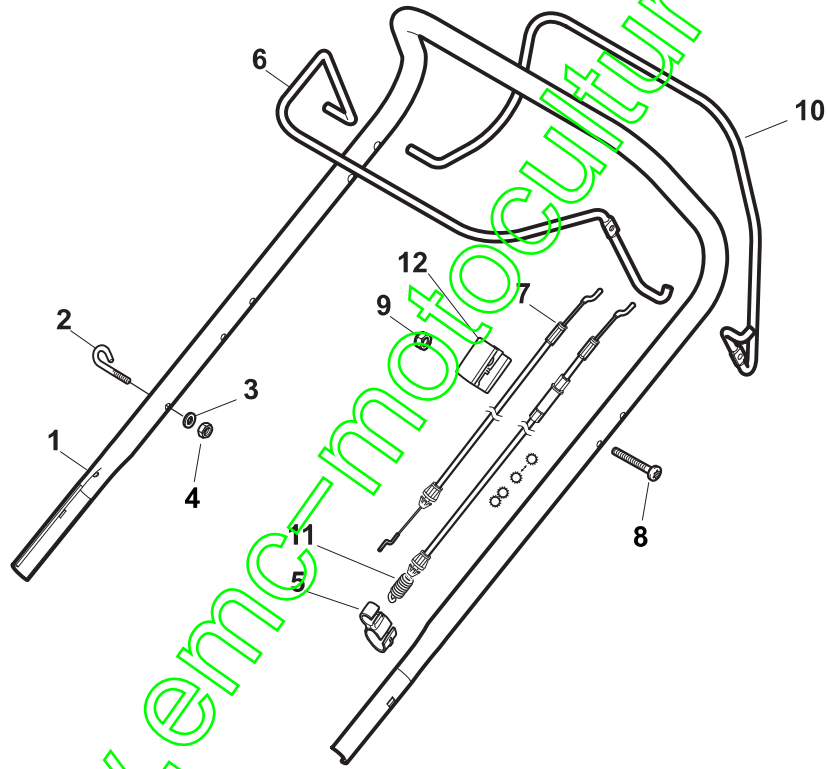

www.emc-motoculture.com

Fig.	Quantity	Part No	Description	Notes
1	1	381006739/0	Upper Handle	
1	1	381006745/0	Upper Handle Iwith Rubber Cruiser Petrol	
2	1	122430313/0	Guide Spring	
3	1	112521330/0	Washer	
4	1	112154510/0	Nut	
5	1	118390020/0	Conduit Clip Caproeurope	
6	1	181003363/1	Lever, Engine Brake Black	Black
6	1	381003365/0	Lever, Engine Brake Yellow	Yellow
6	1	381003376/0	Lever, Engine Brake Red	Red
7	1	181030053/0	Cable, Thread Engine Brake	Honda / B&S Engine
7	1	181030054/0	Cable, Thread Engine Brake	GGP Engine
7	1	181030087/0	Cable, Thread Engine Brake	GGP 100cc Engine
8	1	112727783/0	Screw	
9	1	112154510/0	Nut	
10	1	181003364/0	Drive Control Lever	Black
10	1	381003366/0	Lever, Driving Yellow	Yellow
10	1	381003377/0	Drive Control Lever	Red
11	1	381030082/0	Cable Rear Drive	
12	1	322551640/0	Plate	

www.emc-motoculture.com