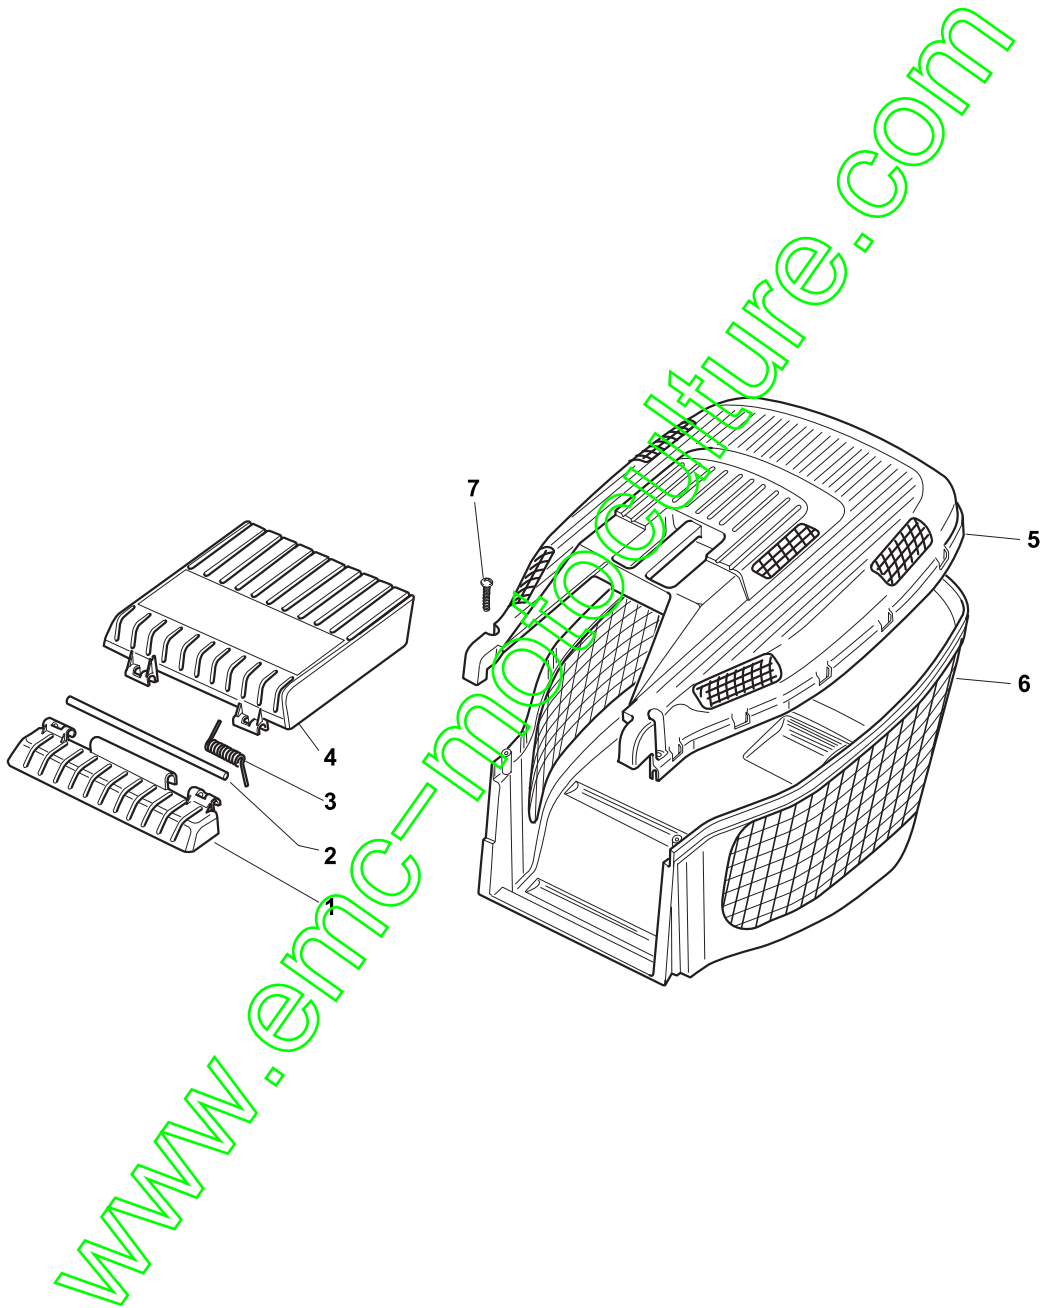

www.emc-motoculture.com

Fig.	Quantity	Part No	Description	Notes
4	1	322600100/2	Stone-Guard	Yellow
1	1	322486400/0	Stone Guard Support	
2	1	122517858/0	Pin	
3	1	122450431/0	Spring	
4	1	322600099/2	Stone-Guard	Black
5	1	322486122/0	Grasscatcher Upper Part Black	
6	1	322486128/0	Grassbox Lower Part	
7	2	112728686/0	Screw	