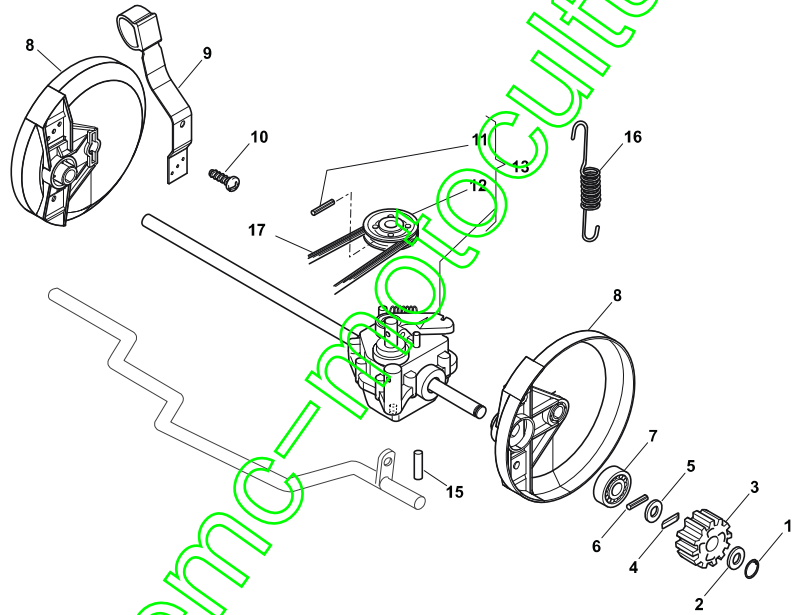

www.emc-motoculture.com

www.emc-motoculture.com

Fig.	Quantity	Part No	Description	Notes
1	1	381006739/0	Upper Handle	
1	1	381006745/0	Upper Handle Iwith Rubber Cruiser Petrol	
2	1	122430313/0	Guide Spring	
3	1	112521330/0	Washer	
4	1	112154510/0	Nut	
5	1	118390020/0	Conduit Clip Caproeurope	
6	1	181003363/1	Lever, Engine Brake Black	Black
6	1	381003365/0	Lever, Engine Brake Yellow	Yellow
6	1	381003376/0	Lever, Engine Brake Red	Red
7	1	181030053/0	Cable, Thread Engine Brake	Honda / B&S Engine
7	1	181030054/0	Cable, Thread Engine Brake	GGP Engine
7	1	181030087/0	Cable, Thread Engine Brake	GGP 100cc Engine
8	1	112727783/0	Screw	
9	1	112154510/0	Nut	
10	1	181003364/0	Drive Control Lever	Black
10	1	381003366/0	Lever, Driving Yellow	Yellow
10	1	381003377/0	Drive Control Lever	Red
11	1	381030082/0	Cable Rear Drive	
12	1	322551640/0	Plate	

www.emc-motoculture.com

www.emc-motoculture.com

Fig.	Quantity	Part No	Description	Notes
1	1	112291000/0	Nut	
2	1	112581500/0	Grower	
3	1	122171005/0	Spacer	
4	1	112521360/0	Washer	
5	1	112508100/0	Cup Spring	
6	1	381007279/1	Throttle Lever	GGP/Honda/Tecumseh/B&S 625-675-675Es-700-750 Series
7	1	481007080/0	Throttle Cable	
8	1	112815000/0	Screw	
9	1	114356702/0	Throttle Label	for GGP Engines
9	1	114356702/0	Throttle Label	for HONDA Engines
9	1	114356703/0	Throttle Label	for B&S Engines

www.emc-motoculture.com

www.emo-horticulture.com

Fig.	Quantity	Part No	Description	Notes
1	2	112608520/0	Seeger	
2	2	322160520/0	Dust Cover Disc	
3	2	122570125/0	Pinion	
4	2	122076645/0	Key	
5	2	322160520/0	Dust Cover Disc	
6	2	112622620/0	Pin	
7	2	122122202/0	Bearing	
8	2	322600106/1	Protection, Wheel	
9	1	381003303/0	Lever, Height Adjustment	
10	2	112728689/0	Screw	
11	1	112713801/0	Dowel	
12	1	122601909/0	Pulley	
13	1	181003093/1	Gear Box	
15	2	122753001/0	Pin	
16	1	122450438/0	Spring	
17	1	135063750/0	Belt	