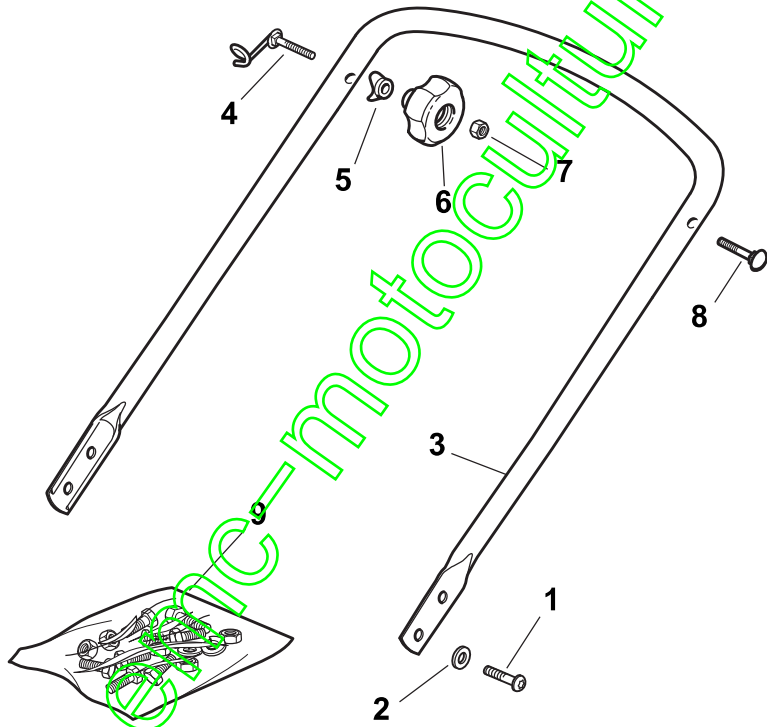

THIS INFORMATION IS NOT INTENDED FOR SALE OR RESALE, AND THIS NOTICE MUST REMAIN ON ALL COPIES.

Fig.	Quantity	Part No	Description	Notes
1	1	381002538/0	Red Deck	
1	1	381004745/0	Grey Deck	
2	2	122131750/0	Nut	
3	2	322735557/0	Sector, Height Adjustment	
4	2	381003306/0	Lever, Height Adjustment	
5	2	322600170/0	Protection, Wheel	
6	2	122524324/0	Pin	
7	2	112155000/0	Nut	
8	2	325670011/0	Antifriction Washer	
13	2	322120109/0	Wheels Crown	
14	2	322170622/0	Spacer	
21	1	122033393/0	Rear Wheel Axle	
22	2	112530150/0	Spring Washer	

www.emc-motoculture.com

Fig.	Quantity	Part No	Description	Notes
1	1	322108271/0	Front Conveyor Assy	
2	6	112728686/0	Screw	
5	1	322108272/2	Rear Conveyor Assy	
6	4	322545189/0	Plate	
7	2	112728686/0	Screw	
21	1	322060212/0	Protection, Belt	
34	1	322140226/0	Deflector	

www.emc-motoculture.com

www.gic-motoculture.com

Fig.	Quantity	Part No	Description	Notes
1	4	112760605/0	Screw	
2	4	112521350/0	Washer	
3	1	381006570/0	Handle Lower Part	Black
3	1	381007544/0	Handle, Lower Part Yellow	Yellow
4	1	112819120/0	Screw	
5	2	122671651/0	Washer	
6	2	122399900/0	Knob	
7	2	112293200/0	Nut	
8	1	381008696/0	Outfit, Screws	

www.emc-motoculture.com

www.ggc-motoculture.com

Fig.	Quantity	Part No	Description	Notes
1	4	112760605/0	Screw	
2	4	112521350/0	Washer	
3	1	381006570/0	Handle Lower Part	
4	1	181003801/1	Guide Spring	
5	2	122680006/1	Washer	
6	2	322399804/1	Nut	
7	2	112293200/0	Nut	
8	1	112819201/0	Screw	
9	1	381008648/1	Outfit, Screws	