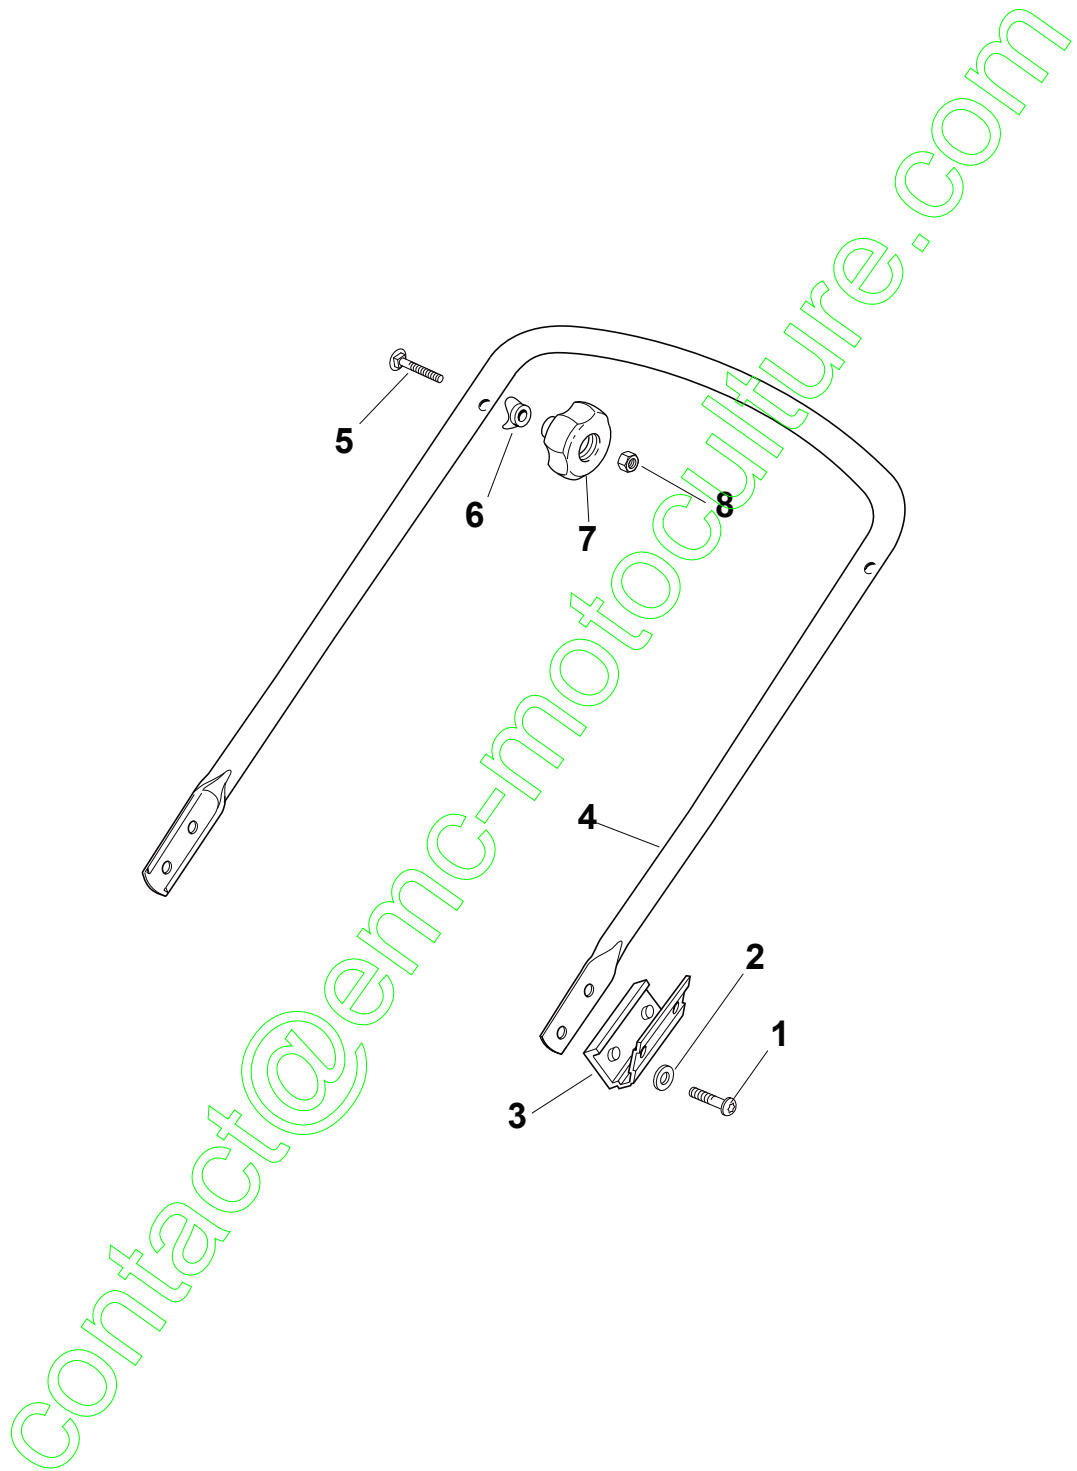

Handle, Lower Part

POS	PART. NO	Q.ty	DESCRIPTION	DESCRIZIONE	DESCRIPTION	BESCHREIBUNG	REMARKS
1	112760610/0	4	Screw	Vite	Vis	Schraube	
2	122671651/0	4	Washer	Rosetta	Rondelle	Scheibe	
3	322551579/0	2	Isolation Plate	Piastrina Isolamento	Plaquette De Isolement	Absonderung Platte	
4	381006600/0	1	Handle, Lower Part	Manico, Parte Inferiore	Mancheron, Partie Inferieure	Holm, Unterteil	
5	112819201/0	2	Screw	Vite	Vis	Schraube	
6	122680006/1	2	Washer	Rosetta	Rondelle	Scheibe	
7	322399804/1	2	Knob	Manopolina	Poignée	Griff	
8	112293200/0	2	Nut	Dado	Ecrou	Mutter	

contact@emc-motoculture.com