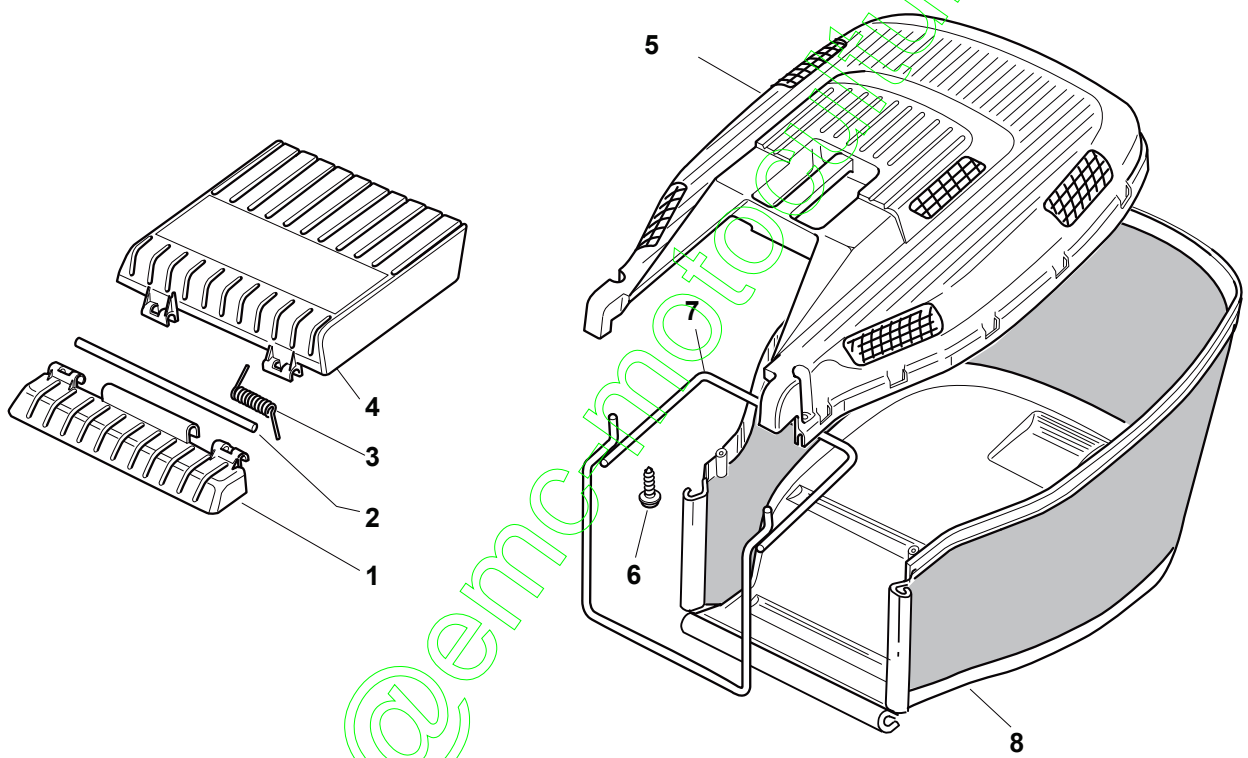

Grass-Catcher

POS	PART. NO	Q.ty	DESCRIPTION	DESCRIZIONE	DESCRIPTION	BESCHREIBUNG	REMARKS
1	322785136/1	1	Support	Supporto	Support	Halter	
2	122517858/0	1	Pin	Perno	Pivot	Bolzen	
3	122450431/0	1	Spring	Molla	Ressort	Feder	
4	322600099/2	1	Stone-Guard	Parasassi	Pare-Pierres	Prallblech	
5	322486122/0	1	Grassbox Upper Part	Parte Sup.Sacco	Sac, Partie Sup.	Korb Oberteil	
6	112728686/0	2	Screw	Vite	Vis	Schraube	
7	181006419/0	1	Chassis Box	Telaio Sacco	Châssis Bac	Rahmen Sack	
8	181002229/0	1	Box, Fabric	Sacco, Tela	Sac, Toile	Sack, Tuck	

contact@emc-motoculture.com