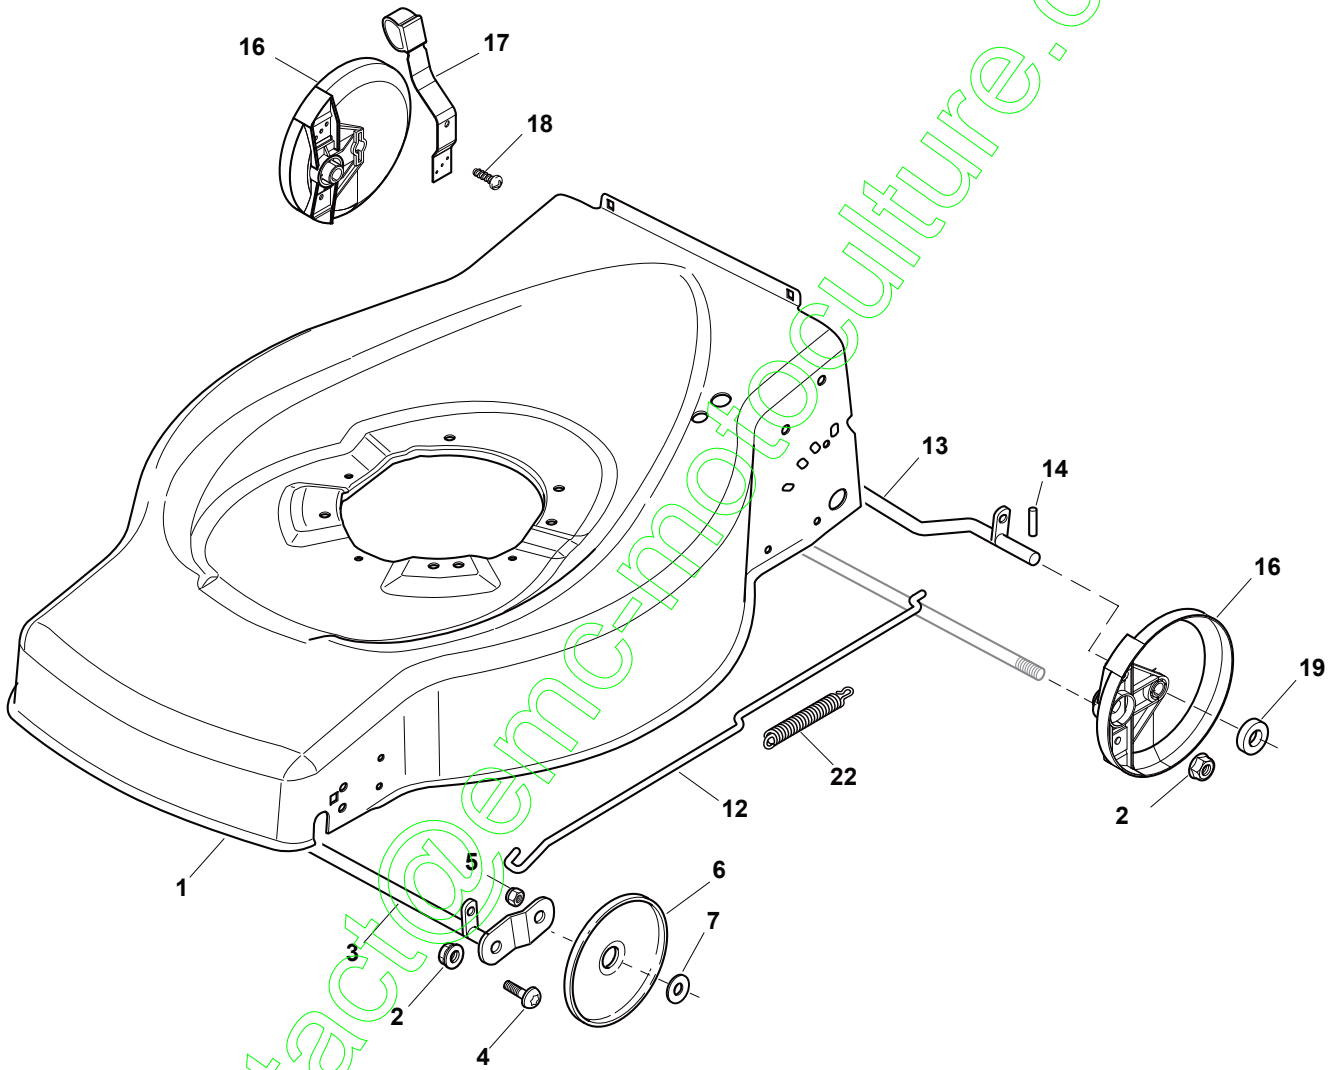

## ESL 460 TR

- Use GLOBAL GARDEN PRODUCT Genuine Spare Parts specified in the parts list for repair and/or replacement.
- The contents described in the parts list may change due to improvement.
- The drawings of the spare parts are only indicative and might not represent the part in question exactly.
- The indications "right" - "left" - "front" - "rear" refer to the position of the operator when using the machine.
- When placing orders of parts for repair and/or replacement, make sure that the illustrated parts list is the one applying to the machine's year of manufacture, as shown on the identification plate attached to the machine.

## Deck And Height Adjusting

POS	PART. NO	Q.ty	DESCRIPTION	DESCRIZIONE	DESCRIPTION	BESCHREIBUNG	REMARKS
1	381002538/0	1	Deck Red	Chassis Rosso	Châssis Rouge	Gehäuse Rot	
1	381004745/0	1	Deck Grey	Chassis Grigio	Châssis Gris	Gehäuse Grau	
2	122131750/0	2	Nut	Dado	Ecrou	Mutter	
3	381000153/0	1	Axle, Front Wheels	Asse Ruote Anteriori	Axe Roues Avant	Achse, Vorderrad	
4	112760600/0	2	Screw	Vite	Vis	Schraube	
5	112155000/0	2	Nut	Dado	Ecrou	Mutter	
6	322600095/0	2	Protection, Wheel	Protezione Ruote	Protection Roue	Schütz, Räder	
7	325670011/0	2	Washer	Rosetta	Rondelle	Scheibe	
12	122033317/0	1	Adjustment Rod	Asta Regolazione	Tige Reglage	Verstellungstange	
13	381000159/0	2	Axle, Rear Wheels	Asse Ruote Posteriore	Axe Roues Arriere	Achse, Hinterrad	
14	122753001/0	2	Pin	Perno	Pivot	Bolzen	
16	322600106/1	2	Protection, Wheel	Protezione Ruote	Protection Roue	Schütz, Räder	
17	381003303/0	1	Lever, Height Adjustment	Leva Regolazione Altezza	Levier Reglage Hauteur	Hebel, Höhenverstellung	
18	112728689/0	2	Screw	Vite	Vis	Schraube	
19	322170622/0	4	Spacer	Distanziale	Entretoise	Distanzring	