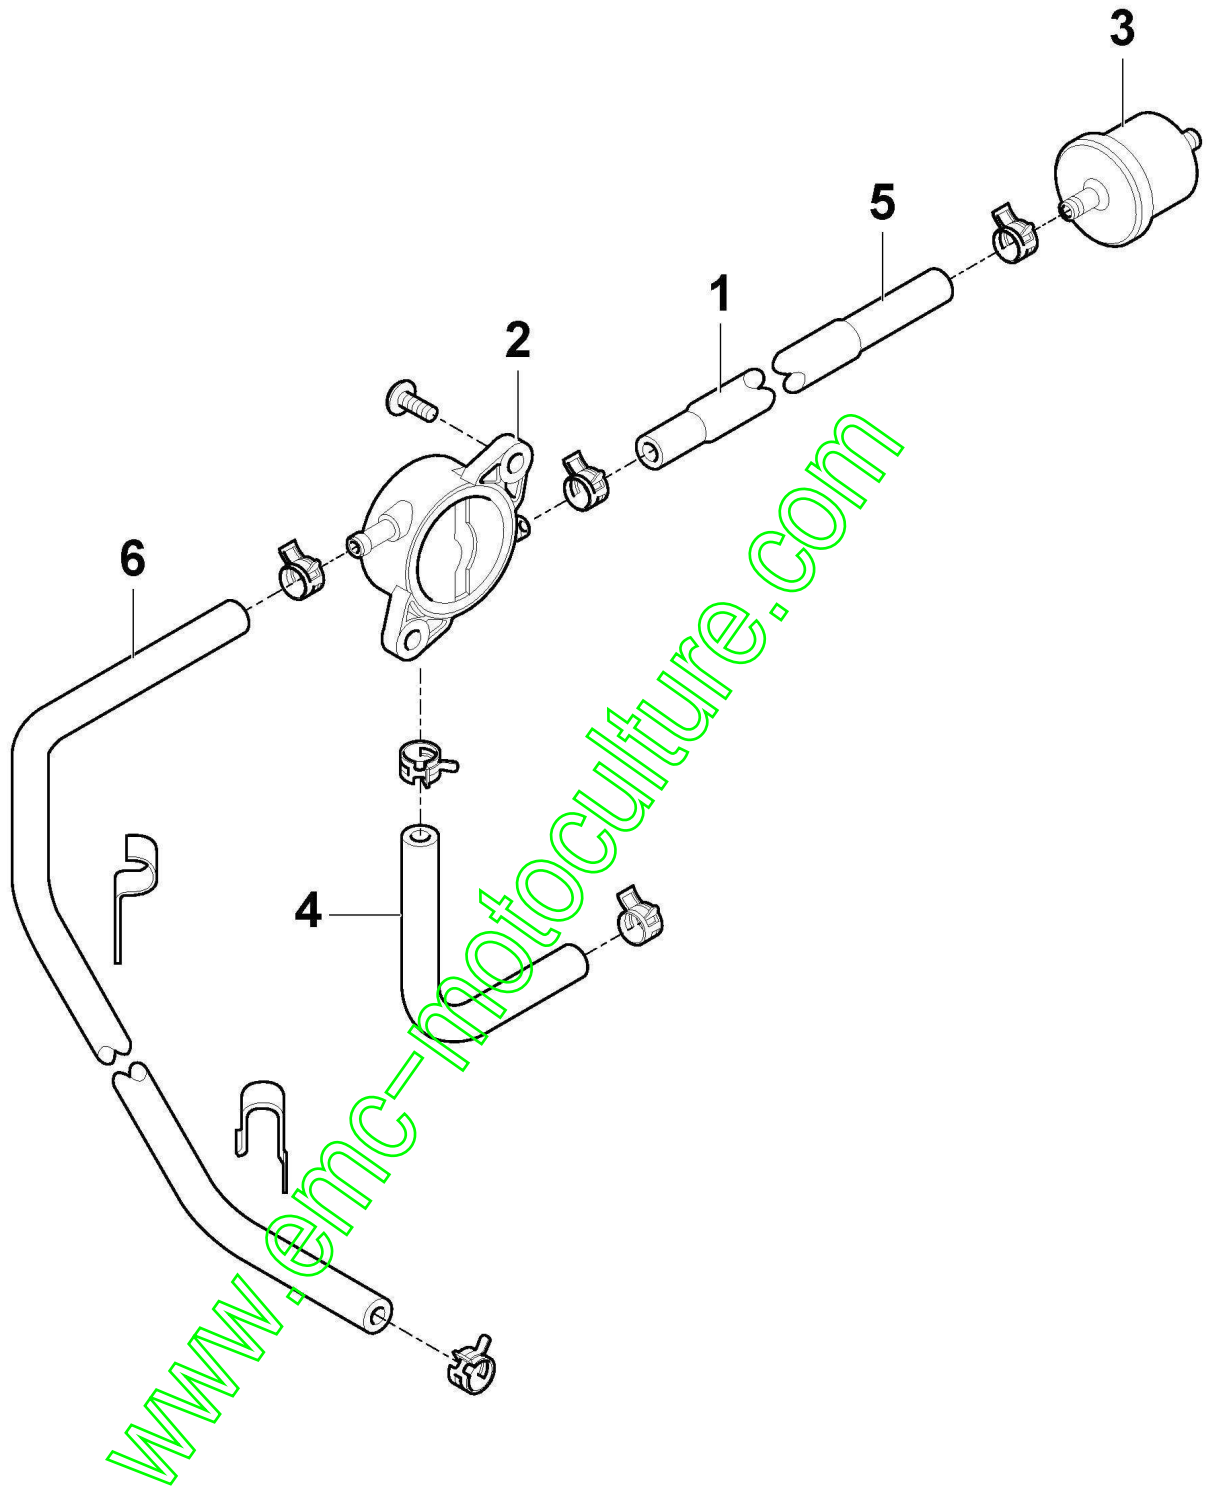

Fuel-Tank/Fuel-Valve

Réf. N°	Q.té :	Code article	Description	Articles	De	Jusqu'à
1	1	118551034/0	Sleeve	Kawasaki p/n 42036-7015		
2	1	118551040/0	Pompe à carburant	Kawasaki p/n 49040-7008		
3	1	118551039/0	Filtre	Kawasaki p/n 49019-7001		
4	1	118551094/0	Tube	Kawasaki p/n 92192-7148		
5	1	118551097/0	Tube	Kawasaki p/n 92192-7172		
6	1	118551098/0	Tube	Kawasaki p/n 92192-7185		

www.emc-motoculture.com