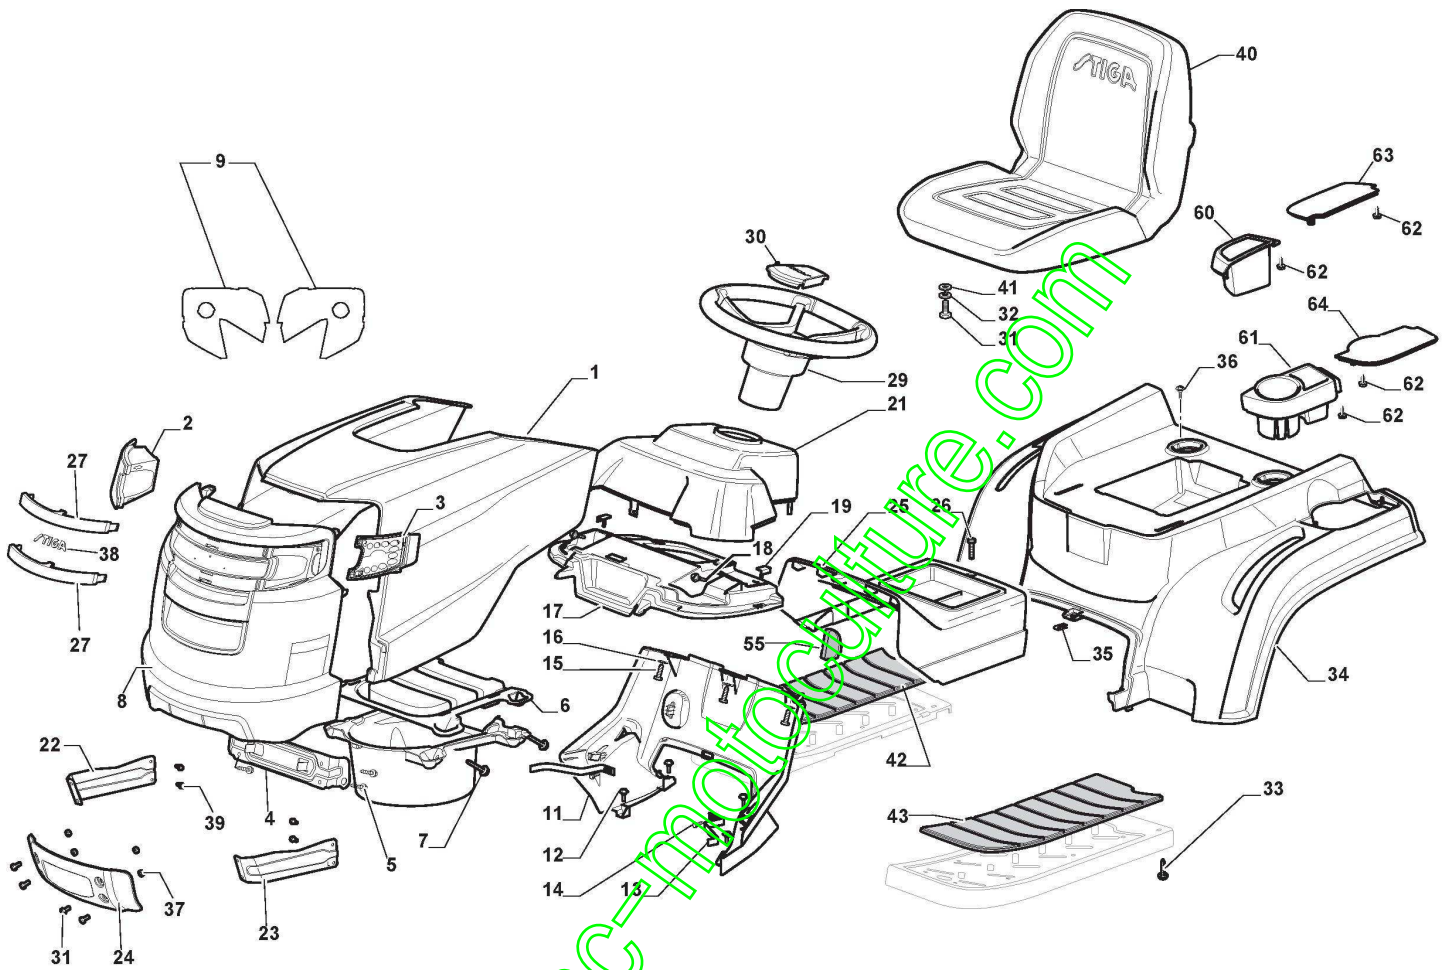

www.enc-motoculture.com

Carrosserie

Réf. N°	Q.té :	Code article	Description	Articles	De	Jusqu'à
1	1	325076912/0	Capot Jaune	To 31-August-2017		
1	1	325076912/1	Capot Jaune	From 01-September-2017		
2	1	382185502/0	Right Led Light			
3	1	382185503/0	Left Led Light			
4	1	325785365/0	Support Capot			
5	4	112735403/0	Vis			
6	1	325263310/0	Capot avant noir			
7	4	112728692/0	Vis			
8	1	325076954/0	Capot Avant Gris			
9	1	114365477/0	Autocollant Parabole Phare	Only for Lamp Version		
11	1	325785298/0	Support Tableau Comm.			
12	4	125943010/0	Vis			
13	2	325270325/0	Guide			
14	2	112735599/0	Vis			
15	3	112735406/0	Vis			
16	3	112523040/0	Rondelle			
17	1	325120209/0	Console	To 31-August-2014		
17	1	325120259/0	Console	From 01-September-2014 To 31-August-2015		
17	1	325120259/1	Console	From 01-September-2015 To 31-August-2017		
17	1	325120259/2	Console	From 01-September-2017		
18	2	125943010/0	Vis			
19	2	325260003/0	Caoutchouc			
21	1	325120203/0	Couvercle			
22	1	382785255/0	Support Droit			
23	1	382785257/0	Support Gauche			
24	1	382263501/0	Bumper			
25	1	325110463/0	Couvre Gris			
26	1	125943010/0	Vis			
27	2	325076955/0	Frontal Moulding			
29	1	325961221/1	Volant			
30	1	325580508/0	Plaque Volant			
31	8	112792611/0	Vis			
32	4	112540260/0	Rondelle			
33	4	112735406/0	Vis			
34	1	325110438/0	Couvre Roues Jaune	To 31-August-2017		
34	1	325110438/1	Couvre Roues Jaune	From 01-September-2017		
35	1	112437506/0	Plaquette			
36	2	125943010/0	Vis			
37	4	112155000/0	Ecrou			
38	1	114367495/1	Etiquette			
39	2	112735599/0	Vis			
40	1	125722477/0	Siege			
41	4	112523060/0	Rondelle			
42	1	325110384/0	Couvre Marchepied Droit	AS OPTIONAL - Not present on all Assortment		
43	1	325110385/0	Couvre Marchepied Gauche	AS OPTIONAL - Not present on all assortment		
55	1	325207191/0	Plaquette	Not needed for Hydro Model