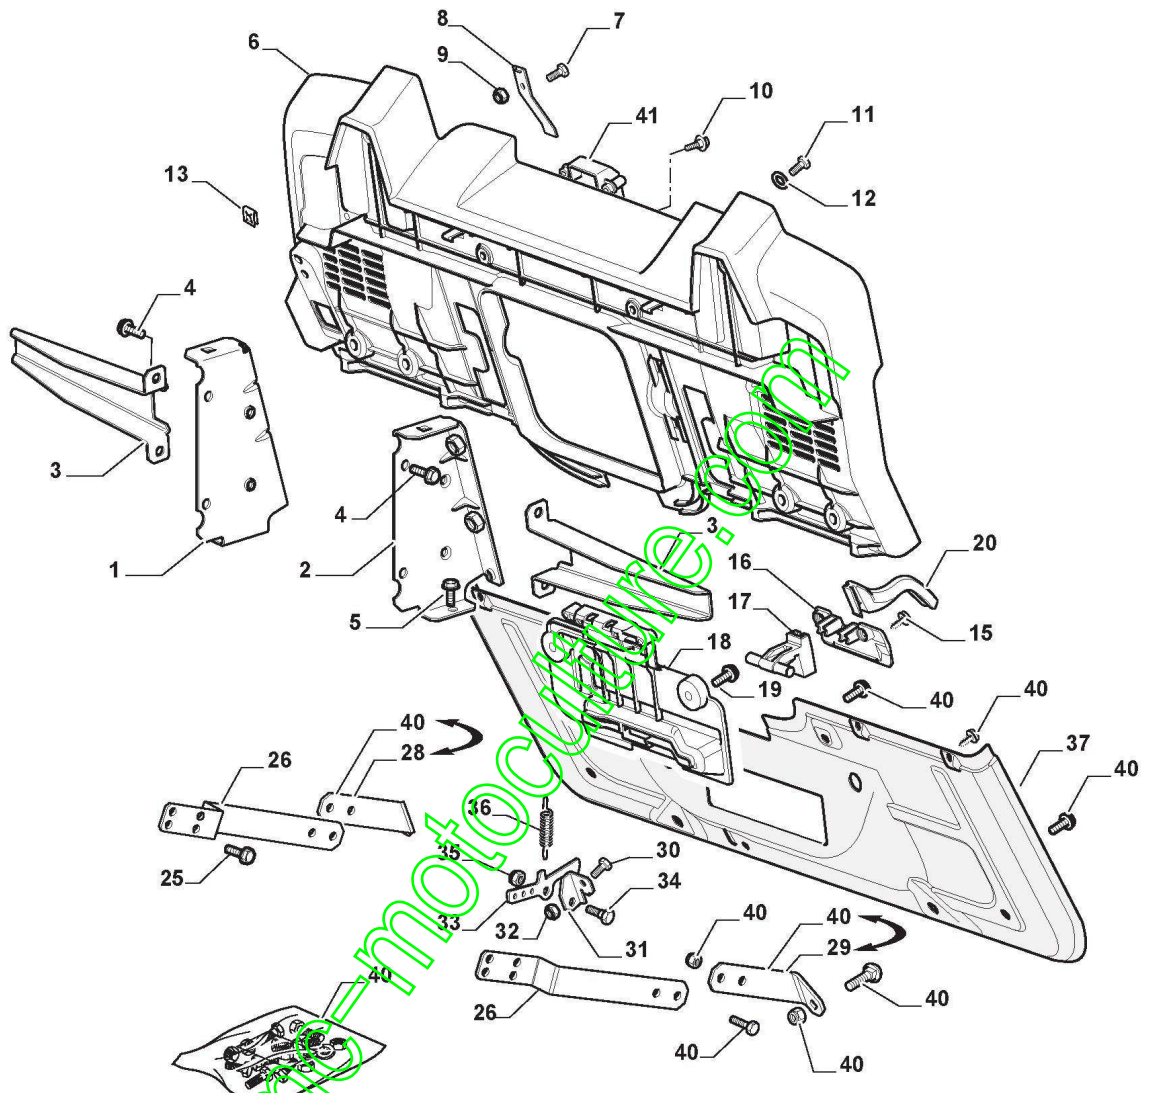

Frame - Rear Plate

Réf. N°	Q.té :	Code article	Description	Articles	De	Jusqu'à
1	1	325774501/0	Etrier			
2	1	325774507/0	Etrier			
3	2	325650163/0	Renforcement			
4	8	125943009/0	Vis			
5	2	125943009/0	Vis			
6	1	325547299/0	Plaque Arriere, Partie Superieur			
7	1	112789008/0	Vis			
8	1	127430554/0	Ressort	To 31-August-2013		
8	1	127430600/0	Ressort	From 01-September-2013		
9	1	112154330/0	Ecrou			
10	4	125943010/0	Vis			
11	6	112789008/0	Vis			
12	6	112521320/0	Rondelle			
13	6	112437503/0	Plaquette			
15	2	112728686/0	Vis			
16	1	325109522/0	Couvercle Protection			
17	1	325318276/0	Levier			
18	1	325785400/0	Support	To 31-August-2012		
18	1	325785428/0	Support	From 01-September-2012		
19	2	125943010/0	Vis			
20	1	325318277/0	Levier			
25	4	125943009/0	Vis			
26	2	325774521/0	Etrier			
28	1	325650151/0	Renforcement			
29	1	325650153/0	Renforcement			
30	1	112789008/0	Vis			
31	1	325755061/0	Etrier			
32	1	112154330/0	Ecrou			
33	1	325774533/0	Etrier			
34	1	125510080/1	Pivot	To 31-August-2015		
34	1	125510080/2	Pivot	From 01-September-2015		
35	1	112154510/0	Ecrou			
36	1	125430282/0	Ressort			
37	1	382547071/0	Plaque Arriere, Partie Inferieur			
40	1	382180121/0	Dotation Visserie			
41	1	325600107/0	Protection Micro			

www.emc-motoculture.com