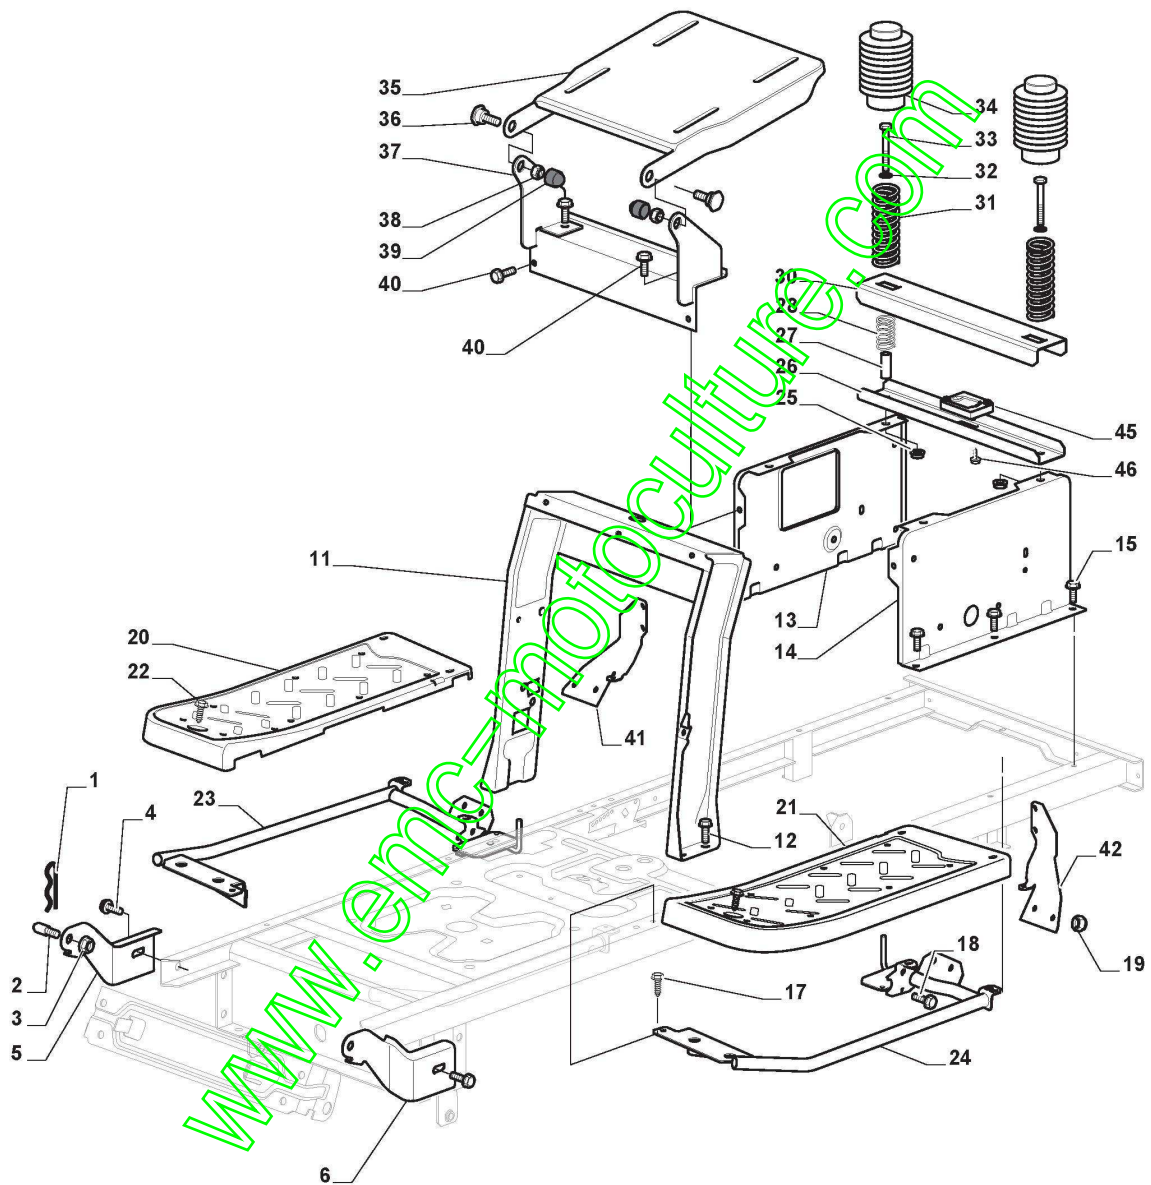

Chassis

Réf. N°	Q.té :	Code article	Description	Articles	De	Jusqu'à
1	1	124487998/0	Goupille			
2	2	125510079/0	Pivot	To 31-August-2019		
2	2	125510169/0	Pivot	From 01-September-2019		
3	2	112155000/0	Ecrou			
4	2	112735599/0	Vis			
5	1	325547225/0	Plaquette Droit			
6	1	325547227/0	Plaquette Gauche			
11	1	382785169/1	Support Tube De Direction			
12	4	125943009/0	Vis			
13	1	325785331/1	Support Siege Droit			
14	1	325785333/1	Support Siege Gauche			
15	6	125943009/0	Vis			
17	2	125943009/0	Vis			
18	2	125943009/0	Vis			
19	10	112155000/0	Ecrou			
20	1	325500041/1	Marchepied Droit			
21	1	325500043/1	Marchepied Gauche			
22	2	112735599/0	Vis			
23	1	382785223/0	Support Marchepied			
24	1	382785221/0	Support Marchepied			
25	2	112293201/0	Ecrou			
26	1	325820109/1	Support Siege			
27	2	125160048/0	Entretoise	From 01-September-2014		
27	2	125160077/0	Entretoise	To 31-August-2014		
28	2	125430263/0	Ressort			
30	1	325820111/0	Support			
31	2	125430264/0	Ressort			
32	2	112521350/0	Rondelle			
33	2	112691400/0	Vis			
34	2	325122002/0	Protecteur			
35	1	382547061/0	Plaquette			
36	2	122524970/2	Pivot	To 31-August-2014		
36	2	122524970/3	Goupille	From 01-September-2014		
37	1	382820151/0	Support Siege			
38	2	112155010/0	Ecrou			
39	2	118203854/0	Capot			
40	12	125943009/0	Vis			
41	1	325650155/0	Support	To 31-August-2018		
41	1	325650155/1	Support	From 01-September-2018		
42	1	325650157/0	Support	To 31-August-2018		
42	1	325650157/1	Support	From 01-September-2018		
45	1	325785379/0	Support			
46	2	112728686/0	Vis