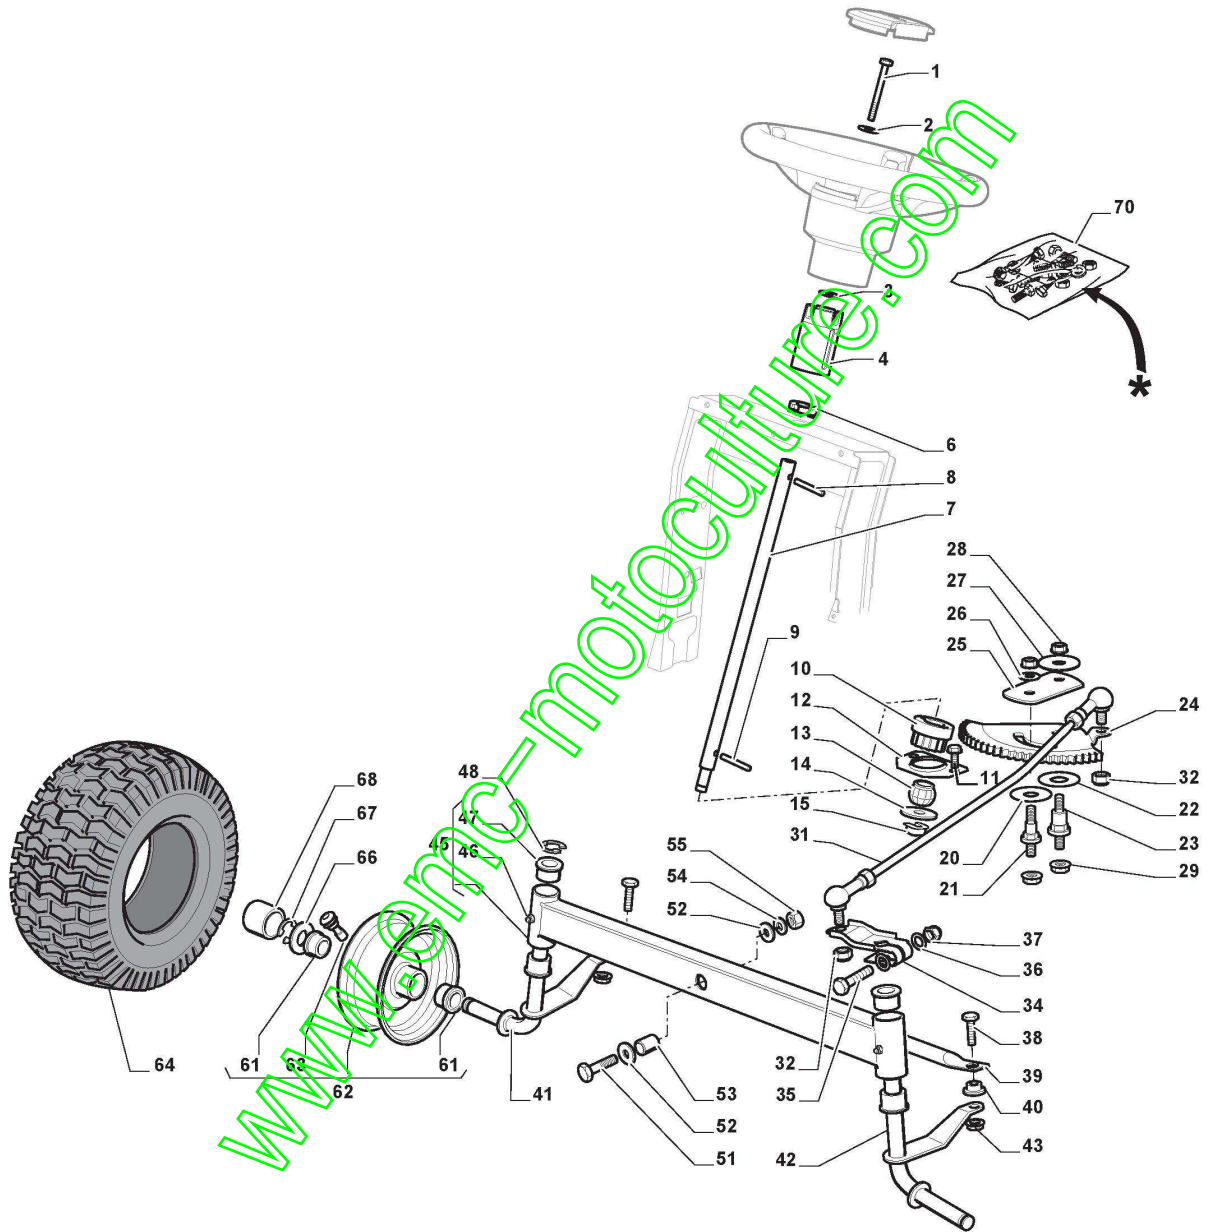

Barre De Direction

Réf. N°	Q.té :	Code article	Description	Articles	De	Jusqu'à
1	1	112692050/0	Vis			
2	1	112540260/0	Rondelle			
3	1	112523070/0	Rondelle			
4	1	382785266/0	Support			
6	1	325038008/0	Douille			
7	1	125520007/0	Tube De Direction			
8	1	112620300/0	Ressort			
9	1	112622650/0	Goupille			
10	1	125570003/0	Pignon			
11	2	127943051/0	Vis			
12	1	325785213/1	Support			
13	1	325743000/0	Joint			
14	1	112521370/0	Rondelle			
15	1	112436030/0	Plaquette			
20	1	322672151/0	Rondelle Antifriction			
21	1	125510104/0	Pivot	To 31-August-2019		
21	1	125510173/0	Pivot	From 01-September-2019		
22	1	125670023/0	Rondelle			
23	1	125510109/0	Pivot	To 31-August-2019		
23	1	125510165/0	Pivot	From 01-September-2019		
24	1	325735519/0	Secteur Direction			
25	1	325547233/0	Plaquette			
26	1	112369500/0	Disque Elastique			
27	1	122160400/0	Disque Elastique			
28	2	112155010/0	Ecrou			
29	2	112155010/0	Ecrou			
31	1	382000566/2	Barre De Direction			
32	2	112156602/0	Ecrou			
34	1	325318243/0	Levier	To 16-June-2019		
34	1	382318323/0	Levier commande de direction	From 17-June-2019		
35	1	112692390/0	Vis	To 16-June-2019		
35	1	112692395/2	Vis	From 17-June-2019		
36	2	112521360/0	Rondelle	No more needed from 17.06.2019		
37	1	112155020/0	Ecrou	From 17-June-2019		
37	1	112156602/0	Ecrou	To 16-June-2019		
38	2	125510103/0	Pivot			
39	1	325840029/0	Tirant			
40	2	325038007/0	Douille			
41	1	382230373/0	Fuseau Droit	To 31-March-2019		
41	1	382230373/1	Fuseau Droit	From 01-April-2019		
42	1	382230375/0	Fuseau Gauche	To 31-March-2019		
42	1	382230375/1	Fuseau Gauche	From 01-April-2019		
43	2	112155000/0	Ecrou			
45	1	382034030/0	Balancier Avec Douille Et Graisseur			
46	2	112379511/0	Graisseur			
47	4	125034002/1	Douille			
48	1	112001010/0	Anneau Benzing