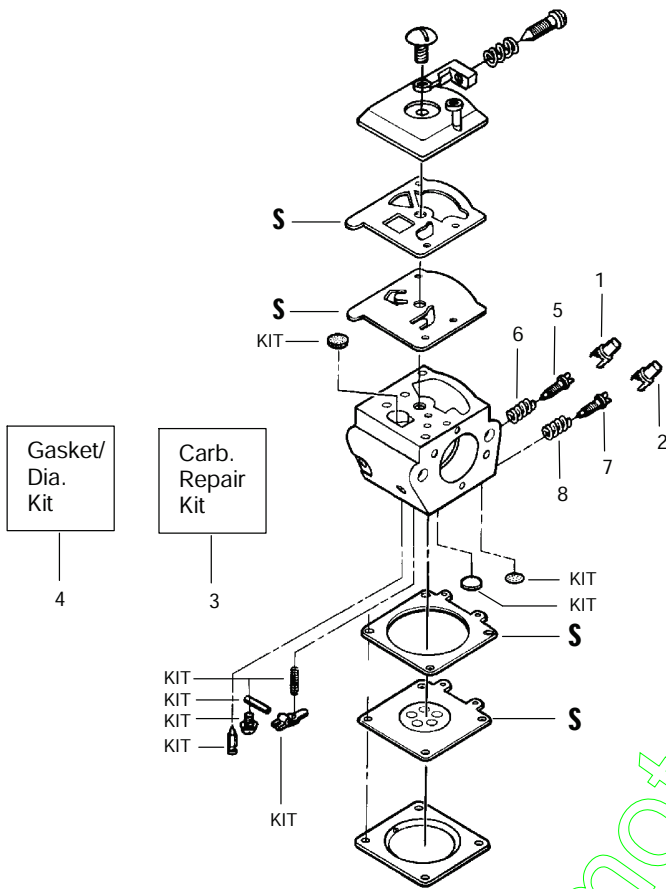

## Carburetor Assembly- -WT391 -- #530069722

Ref.	Part No.	Description
1.	530038318	Limiter Cap- -High
2.	530038317	Limiter Cap- -Low
3.	530069826	Carburetor Repair Kit (KIT= Indicates Contents)
4.	530069844	Gasket/Diaphragm Kit (D=Indicates Contents)
5.	530035383	Low Speed Needle
6.	530035293	Needle Spring Low Speed
7.	530035384	High Speed Needle
8.	530035295	Needle Spring High Speed

## Chain Brake Assembly #530054172

Ref.	Part No.	Description
1.	530053033	Actuating Lever
2.	530015913	Spring Pin
3.	530015911	Screw
4.	530014356	Front & Rear Link Ass'y.
5.	530016237	Spring Compression
6.	530052232	Brake Band
7.	530015910	Handguard Spring
8.	530049075	Journal-Left
9.	530029879	Pivot Pin
10.	530029881	Journal-Right
11.	530015914	Screw
12.	530038593	Retainer
13.	530029878	Position Spring
14.	530054173	Clutch Cover
15.	530038679	Chain Brake Cover
16.	530015826	Bar Adjusting Pin
17.	530038593	Retainer
18.	530016110	Screw-Bar Adjusting Nut
19.	530015917	Nut