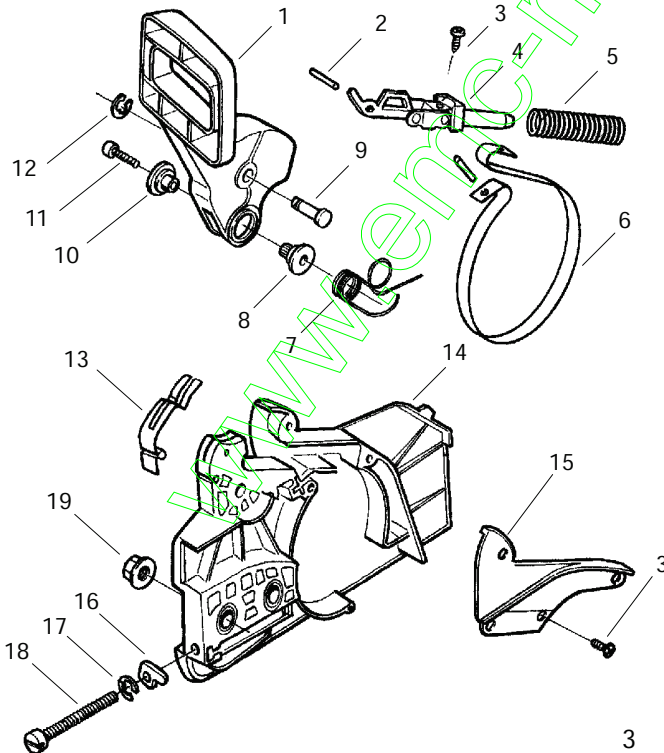

## Carburetor Assembly- -WT391 -- #530069722

Ref.	Part No.	Description
1.	530038318	Limiter Cap- -High
2.	530038317	Limiter Cap- -Low
3.	530069826	Carburetor Repair Kit (KIT= Indicates Contents)
4.	530069844	Gasket/Diaphragm Kit (D=Indicates Contents)
5.	530035383	Low Speed Needle
6.	530035293	Needle Spring Low Speed
7.	530035384	High Speed Needle
8.	530035295	Needle Spring High Speed

## Chain Brake Assembly #530054172

Ref.	Part No.	Description
1.	530053033	Actuating Lever
2.	530015913	Spring Pin
3.	530015911	Screw
4.	530014356	Front & Rear Link Ass'y.
5.	530016237	Spring Compression
6.	530052232	Brake Band
7.	530015910	Handguard Spring
8.	530049075	Journal-Left
9.	530029879	Pivot Pin
10.	530029881	Journal-Right
11.	530015914	Screw
12.	530038593	Retainer
13.	530029878	Position Spring
14.	530054173	Clutch Cover
15.	530038679	Chain Brake Cover
16.	530015826	Bar Adjusting Pin
17.	530038593	Retainer
18.	530016110	Screw-Bar Adjusting Nut
19.	530015917	Nut