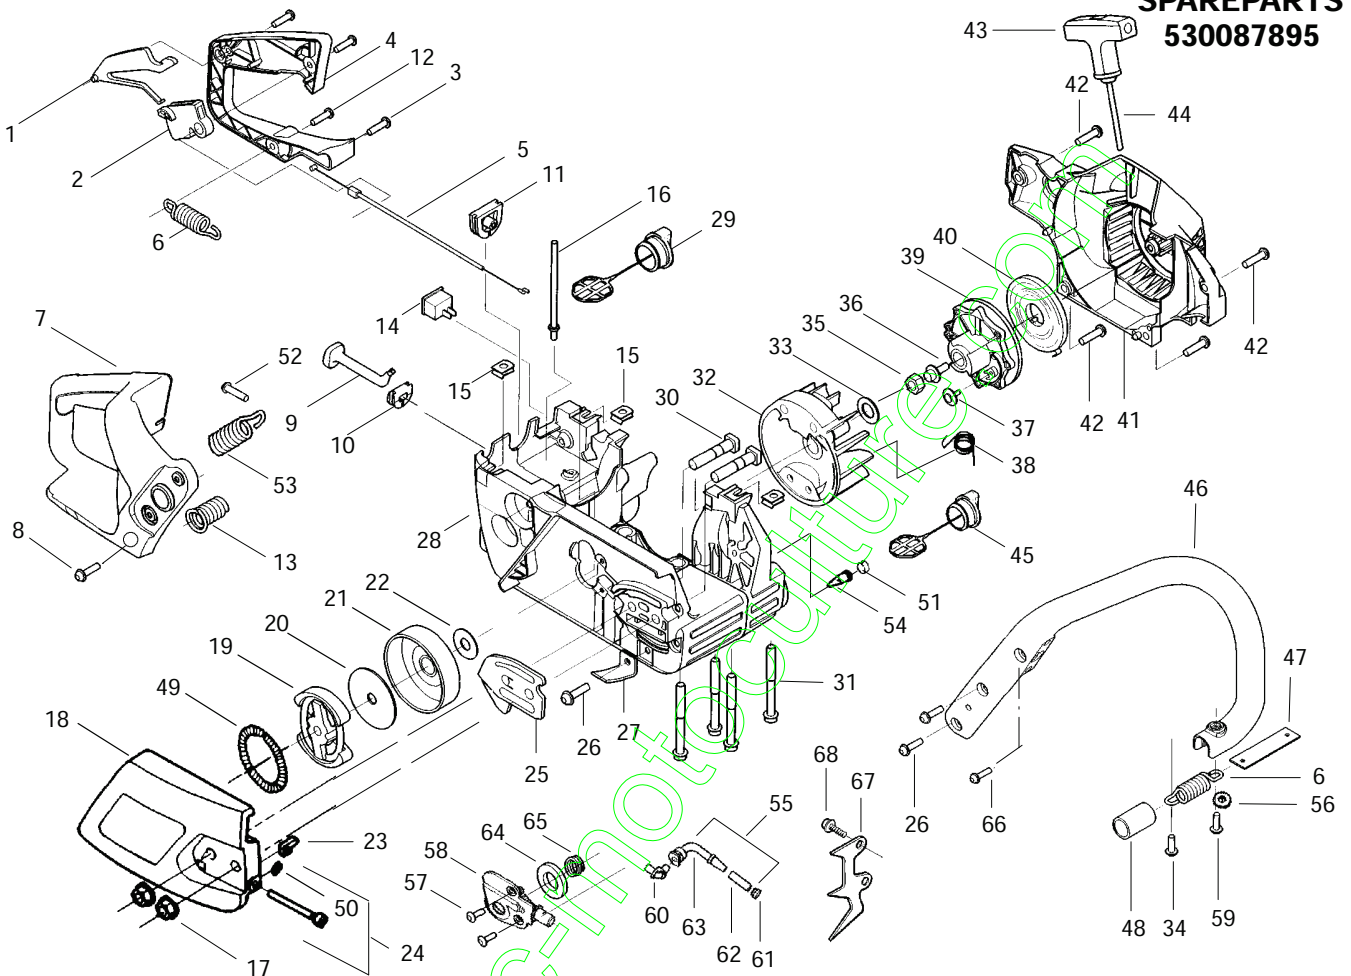

SPAREPARTS 530087895

Ref.	Part No.	Description	Ref.	Part No.	Description	Ref.	Part No.	Description
1.	530036098	Throttle Lockout	24.	530069611	Bar Adjusting Kit (Incl. 50)	47.	530047608	Limiter Strap
2.	530036097	Throttle Trigger	25.	530038238	Plate-Bar Mounting	48.	530036142	Sleeve-AV Spring
3.	530015906	Screw	26.	530015814	Screw	49.	530094188	Spring-Clutch
4.	530047581	Cover-Rear Handle	27.	530029850	Chain Catcher	50.	530038593	Retainer-Bar Adjust.
5.	530047602	Throttle Cable	28.	530054174	Chassis Ass'y. (Incl. Fuel Cap, Oil Cap, Fuel Line and Primer Line)	51.	530038264	Plug-Oil Vent
6.	530042082	Spring-Isolator	29.	530047192	Fuel Cap Ass'y.	52.	530015875	Screw
7.	530047582	Rear Handle	30.	530016133	Bolt-Bar	53.	530053275	Isolator Ass'y.
8.	530015814	Screw	31.	530016132	Screw	54.	530026119	Check Valve
9.	530047605	Choke Knob	32.	530039209	Flywheel Ass'y.	55.	530047663	Oil Pick-up Ass'y (Incl. 61-63)
10.	530049005	Grommet-Choke Knob	33.	530015127	Washer-Flywheel	56.	530015123	Washer
11.	530047631	Grommet-Throttle Cable	34.	530015843	Screw	57.	530016097	Screw
12.	530015886	Screw	35.	530016134	Nut-Flywheel	58.	530071259	Oil Pump Kit (Incl. 60, 65 & Seal)
13.	530053274	Isolator Ass'y.	36.	530015920	Screw	59.	530016018	Screw
14.	530069572	Switch Kit	37.	530016080	Screw	60.	530049477	Elbow-Oil Pickup
15.	530015922	Nut-'J' Type	38.	530023817	Spring-Starter Dog	61.	530030189	Plug-Oil Filter
16.	530069247	Fuel Line Kit (Small Dia.)	39.	530037817	Starter Pulley	62.	530037821	Oil Filter
17.	530015917	Nut-Bar Mounting	40.	530027531	Recoil Spring	63.	530038373	Pick-up Oiler
18.	530054173	Clutch Cover	41.	530054175	Fan Housing	64.	530019231	Dust Seal
19.	530014949	Clutch Ass'y. (Incl. 49)	42.	530015892	Screw	65.	530037820	Gear-Worm Spring
20.	530015611	Clutch Washer	43.	530037485	Starter Handle	66.	530016179	Screw
21.	530047061	Clutch Drum Ass'y. w/Bearing	44.	530069232	Rope Kit	67.	530014381	Spike Ass'y.
22.	530015907	Washer-Thrust	45.	530010846	Oil Cap Ass'y.	68.	530015906	Screw
23.	530015826	Pin-Bar Adjusting	46.	530047583	Front Handle