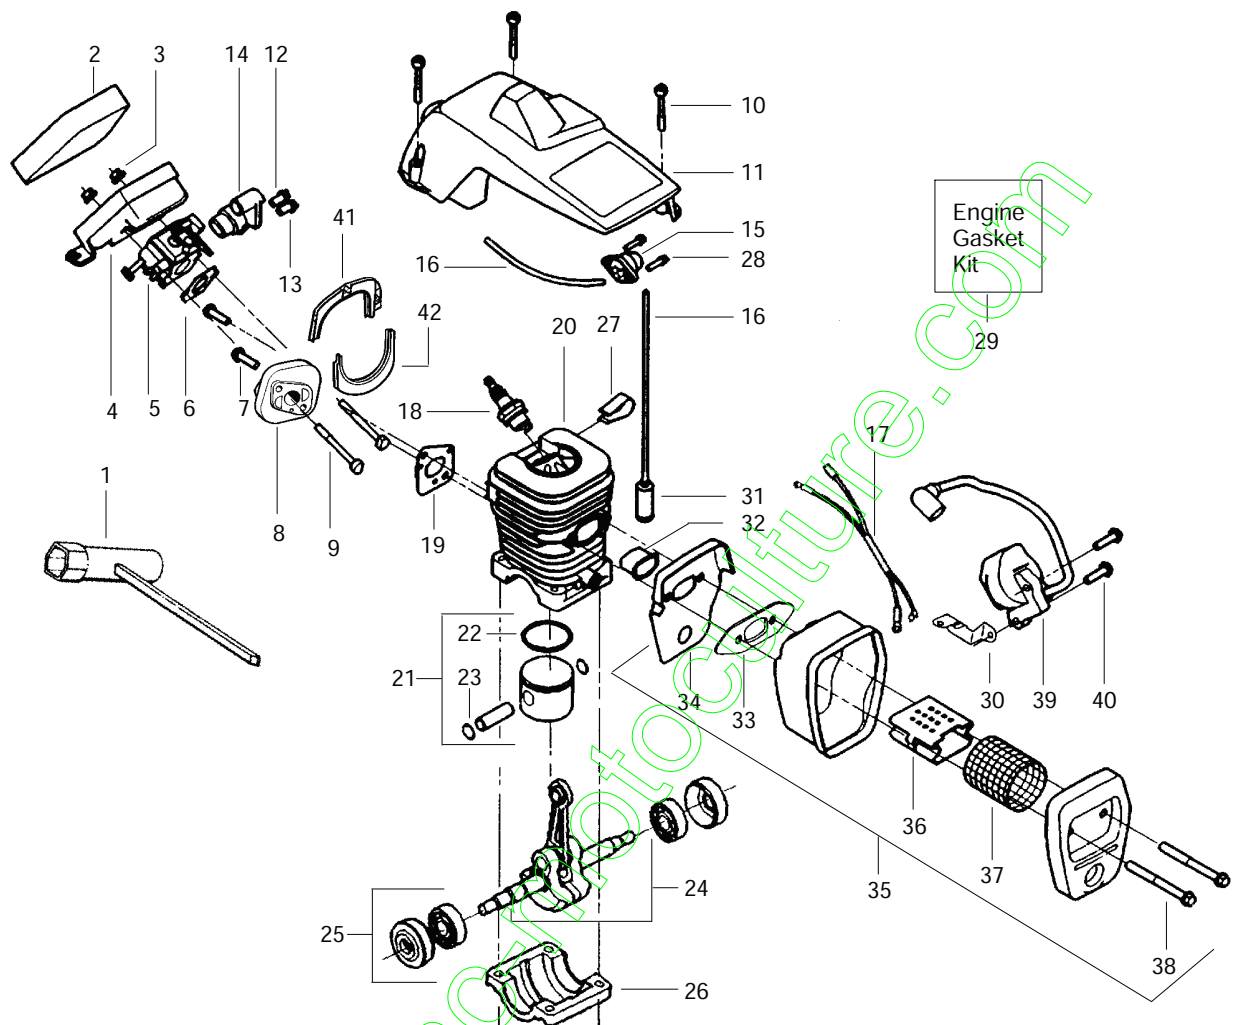

Ref.	Part No.	Description	Ref.	Part No.	Description	Ref.	Part No.	Description
1.	530031163	Bar Wrench	19.	530019249	Gasket- -Carb Adaptor	36.	530037813	Muffler Diffuser
2.	530037793	Foam- -Air Filter	20.	530069720	Cylinder Kit	37.	530036103	Spark Screen
3.	530016101	Nut	21.	530069719	Piston Kit (Incl. 22 & 23)	38.	530016132	Screw
4.	530047604	Air Filter Housing	22.	530038729	Piston Ring	39.	530052277	Ignition Module
5.	530069722	Carburetor Kit (Incl. 12 & 13)	23.	530015697	Retainer- -Piston Pin	40.	530015814	Screw
6.	530019239	Carb. Gasket	24.	530047062	Crankshaft Ass'y.	41.	530049715	Seal- -Carb Adapter -- (Upper)
7.	530015810	Screw	25.	530047827	Seal & Bearing Ass'y.	42.	530049714	Seal- -Carb Adapter -- (Lower)
8.	530049700	Carb. Adapter	26.	530037935	Cap- -Crankcase			
9.	530016187	Screw	27.	530016136	Clip- -High Tension Lead			
10.	530016102	Screw	28.	530015780	Screw			
11.	530053183	Cylinder Shield	29.	530069608	Engine Gasket Kit (Incl. 6, 17, 19 & 33)			
12.	530038318	Limiter Cap- -High	30.	530047442	Ground Strap	--		Operator Manual
13.	530038317	Limiter Cap- -Low	31.	530014362	Fuel Pick- up Ass'y.	530087831		Scan
14.	530049244	Grommet- -Carb Adjust	32.	530037652	Heat Insulator	530087832		Euro I
15.	530047213	Air Purge Ass'y.	33.	530019221	Muffler Gasket	530087833		Euro II
16.	530069216	Fuel Line Kit (Large Dia.)	34.	530049870	Muffler Backplate	530054155		Decal Warning
17.	530049117	Wire Harness Ass'y.	35.	530047207	Muffler Ass'y. (Incl. 33- -34 & 36- -38)	530047630		Decal Stop
18.	503235108	Spark Plug				530031112		Clutch Ass'y. Tool
						530031097		Air Gap Gauge
						530031160		Insert Tool- - Limiter Cap