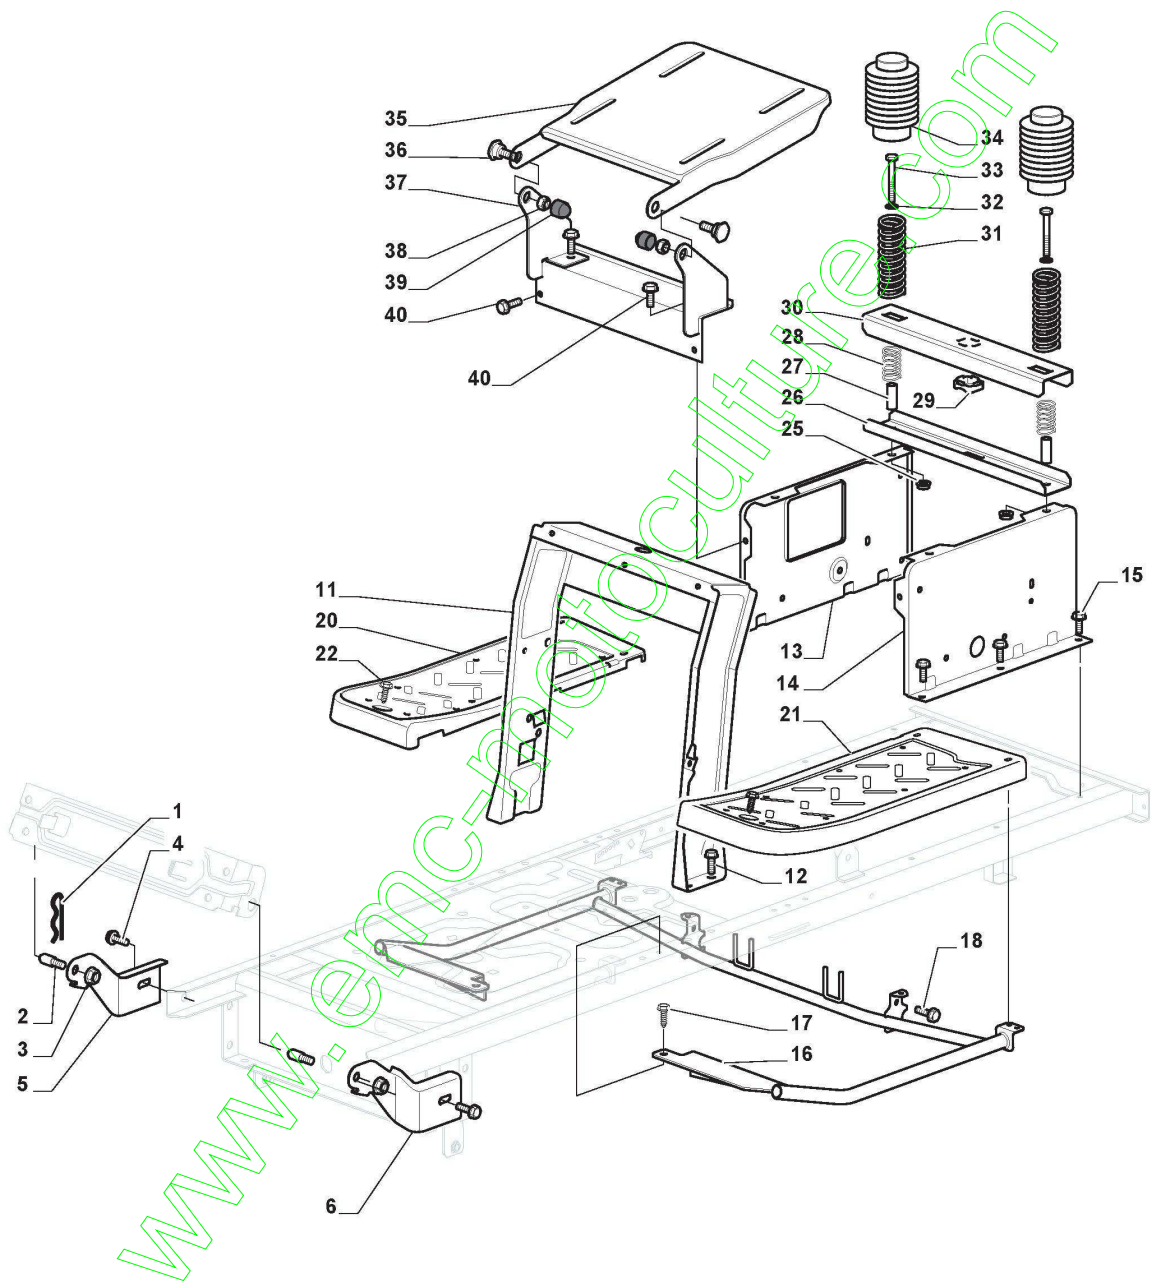

Chassis

Réf. N°	Q.té :	Code article	Description	Articles	De	Jusqu'à
1	1	124487998/0	Goupille			
2	2	125510079/0	Pivot			
3	2	112154210/0	Ecrou			
4	2	112735599/0	Vis			
5	1	325547225/0	Plaquette Droit			
6	1	325547227/0	Plaquette Gauche			
11	1	382785169/1	Support Tube De Direction			
12	4	125943009/0	Vis			
13	1	325785331/0	Support Siege Droit			To
13	1	325785331/1	Support Siege Droit		From	31-August-2011
14	1	325785333/0	Support Siege Gauche			To
14	1	325785333/1	Support Siege Gauche		From	31-August-2011
15	6	125943009/0	Vis			
16	1	382785179/0	Support Marchepied			
17	2	125943009/0	Vis			
18	2	125943009/0	Vis			
20	1	325500041/1	Marchepied Droit			
21	1	325500043/1	Marchepied Gauche			
22	2	112735599/0	Vis			
25	2	112293201/0	Ecrou			
26	1	325820109/0	Support Siege			To
26	1	325820109/1	Support Siege		From	31-August-2011
27	2	125160048/0	Entretoise			
28	2	125430263/0	Ressort			
29	1	325060038/0	Came			
30	1	325820105/0	Support			To
30	1	325820105/1	Support		From	01-September-2011
31	2	125430264/0	Ressort			
32	2	112521350/0	Rondelle			
33	2	112691400/0	Vis			
34	2	325122002/0	Protecteur			
35	1	382547061/0	Plaquette			
36	2	122524970/2	Pivot			
37	1	382820151/0	Support Siege			
38	2	112155010/0	Ecrou			
39	2	118203854/0	Capot			
40	4	125943009/0	Vis			

www.emc-motoculture.com