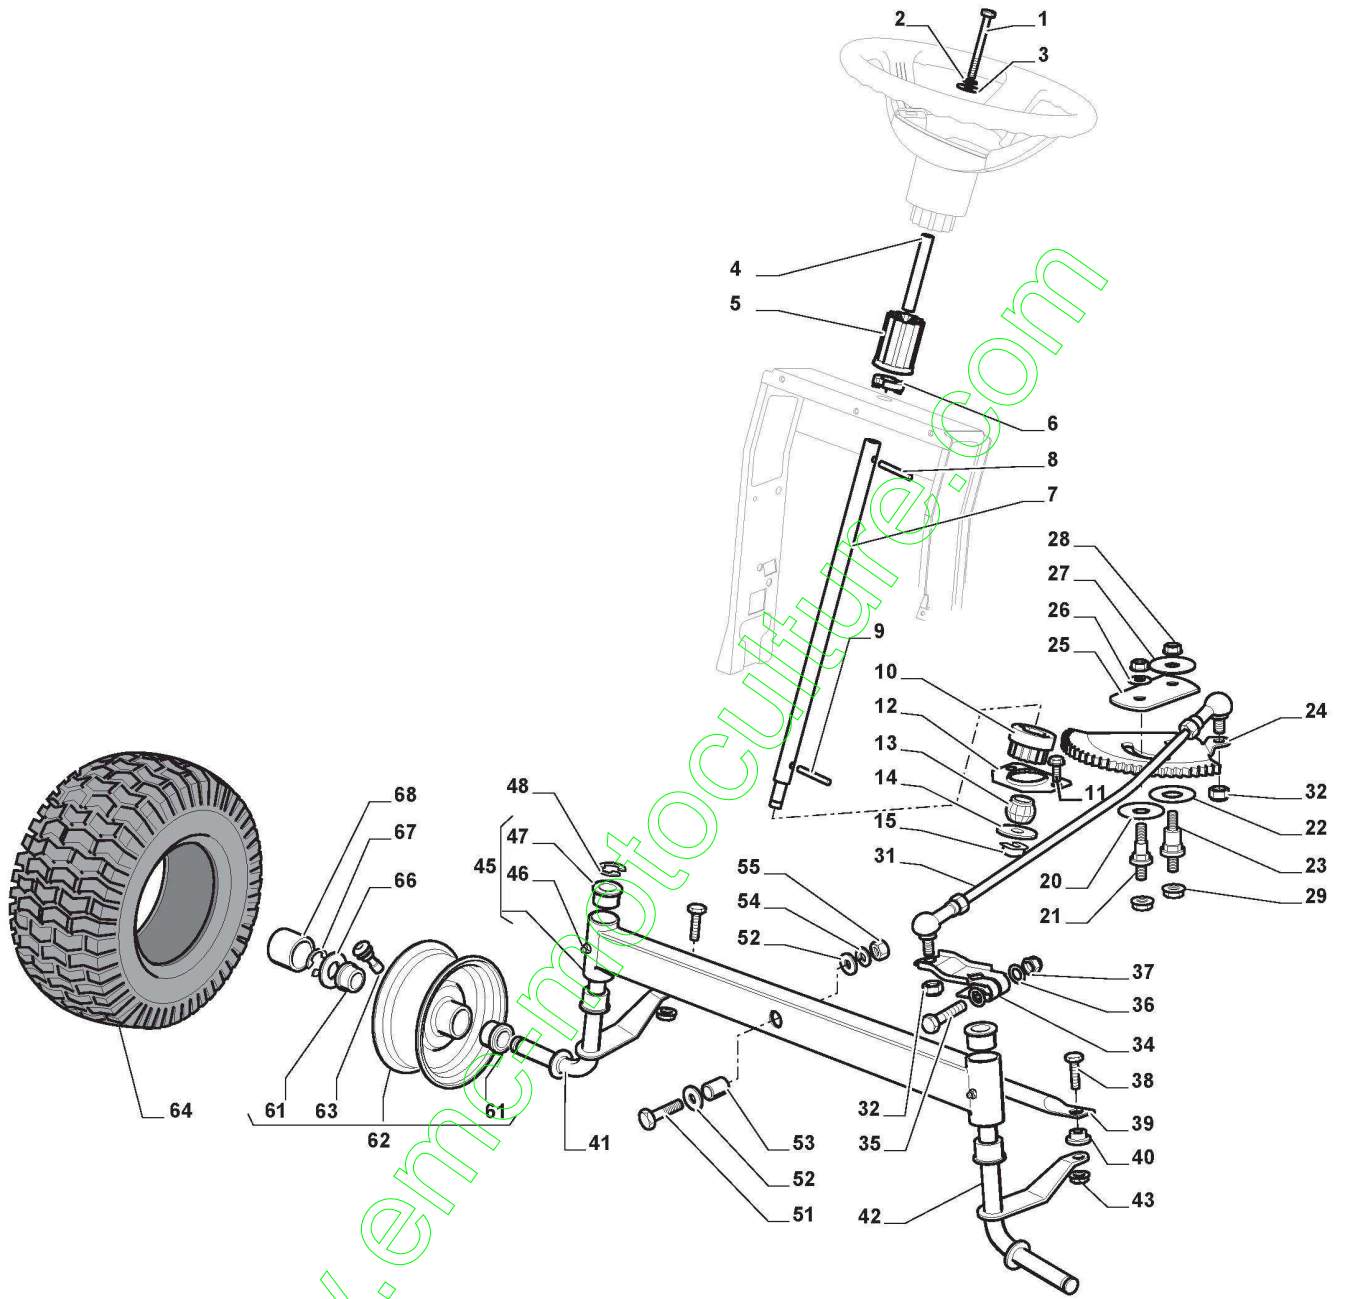

Barre De Direction

Réf. N°	Q.té :	Code article	Description	Articles	De	Jusqu'à
62	2	182000598/0	Bandage Roue			
63	2	125950000/0	Vanne			
64	2	125590014/0	Pneu 13x5.00-6 WANDA			
64	2	127590066/0	Pneu 15x6.00-6 WANDA			
66	2	125670005/1	Rondelle			
67	2	112001010/0	Anneau Benzing			
68	2	322110233/0	Couvre Moyeu			

www.emc-motoculture.com