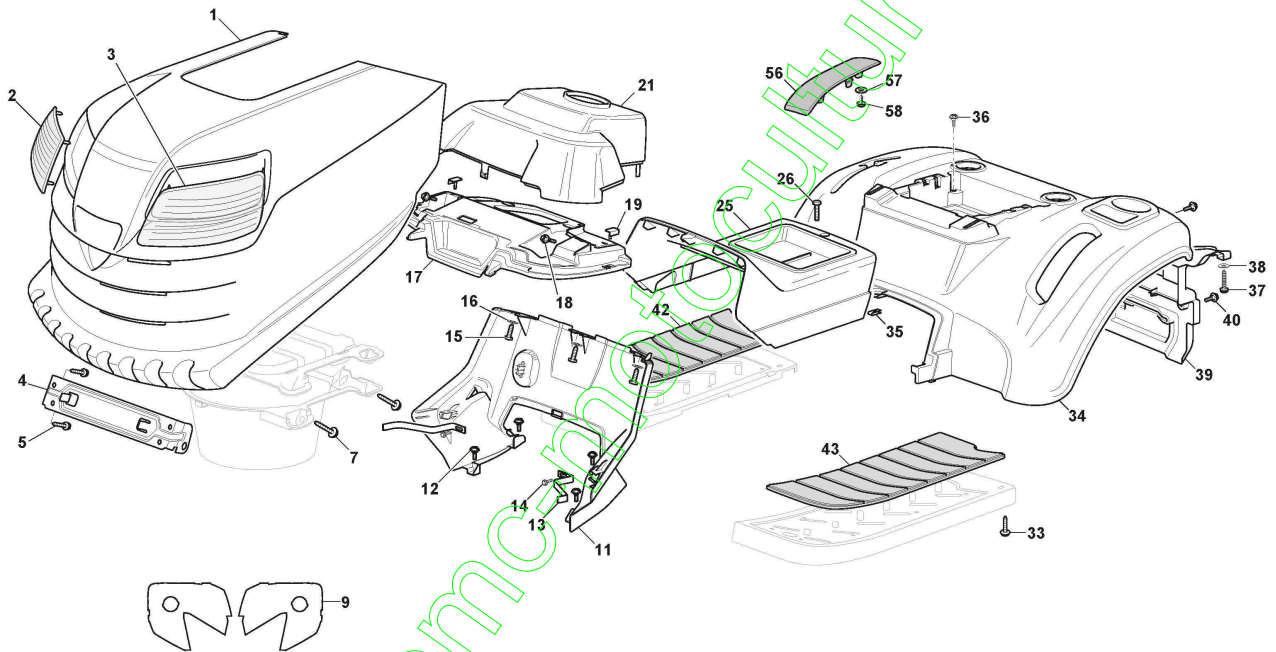

www.enoculture.com

Carrosserie

Réf. N°	Q.té :	Code article	Description	Articles	De	Jusqu'à
1	1	382076954/0	Capot du moteur, Rouge			To 31-August- 2015
2	1	325410887/0	Panneau Droit			
3	1	325410888/0	Panneau Gauche			
4	1	325785317/0	Support Capot			
5	4	112735403/0	Vis			
7	4	112728692/0	Vis			
9	1	114363452/0	Autocollant Parabole Phare			
11	1	325785298/0	Support Tableau Comm.			
12	4	125943010/0	Vis			
13	2	325270325/0	Guide			
14	2	112735120/0	Vis		From 01-Septem ber-2018	To
14	2	112735124/0	Vis			To
14	1	112735599/0	Vis			To 31-August- 2013
15	3	112735406/0	Vis			
16	3	112523040/0	Rondelle			
17	1	325120202/1	Console			To
17	1	325120209/0	Console		From 01-Septem ber-2011	To 31-August- 2014
17	1	325120259/0	Console		From 01-Septem ber-2015	To 31-August- 2017
17	1	325120259/1	Console			
17	1	325120259/2	Console			
18	2	125943010/0	Vis			
19	2	325260003/0	Caoutchouc			
21	1	325120203/0	Couverture de tableau			
25	1	325110383/1	Couvre, Rouge			To
25	1	325110383/2	Couvre, Rouge		From 01-Septem ber-2016	
26	1	125943010/0	Vis			
33	4	112735406/0	Vis			
34	1	325110382/0	Couvre Roues Rouge			To
34	1	325110382/1	Couvre Roues Rouge		From 01-Septem ber-2016	
35	1	112437506/0	Plaquette			
36	2	125943010/0	Vis			
37	2	112735406/0	Vis			
38	2	112523040/0	Rondelle			
39	1	325547208/1	Plaque Arriere			To
39	1	325547208/2	Plaque Arriere		From 01-Septem ber-2013	
40	2	125943010/0	Vis			
42	1	325110384/0	Couvre Marchepied Droit	As Optional - Not present on all assortment		
43	1	325110385/0	Couvre Marchepied Gauche	As Optional - Not present on all assortment		
56	1	325207190/0	Couvercle			To
56	1	325207190/1	Couvercle		From	31-Decemb er-2020
57	4	112523050/0	Rondelle			
58	2	112735403/0	Vis