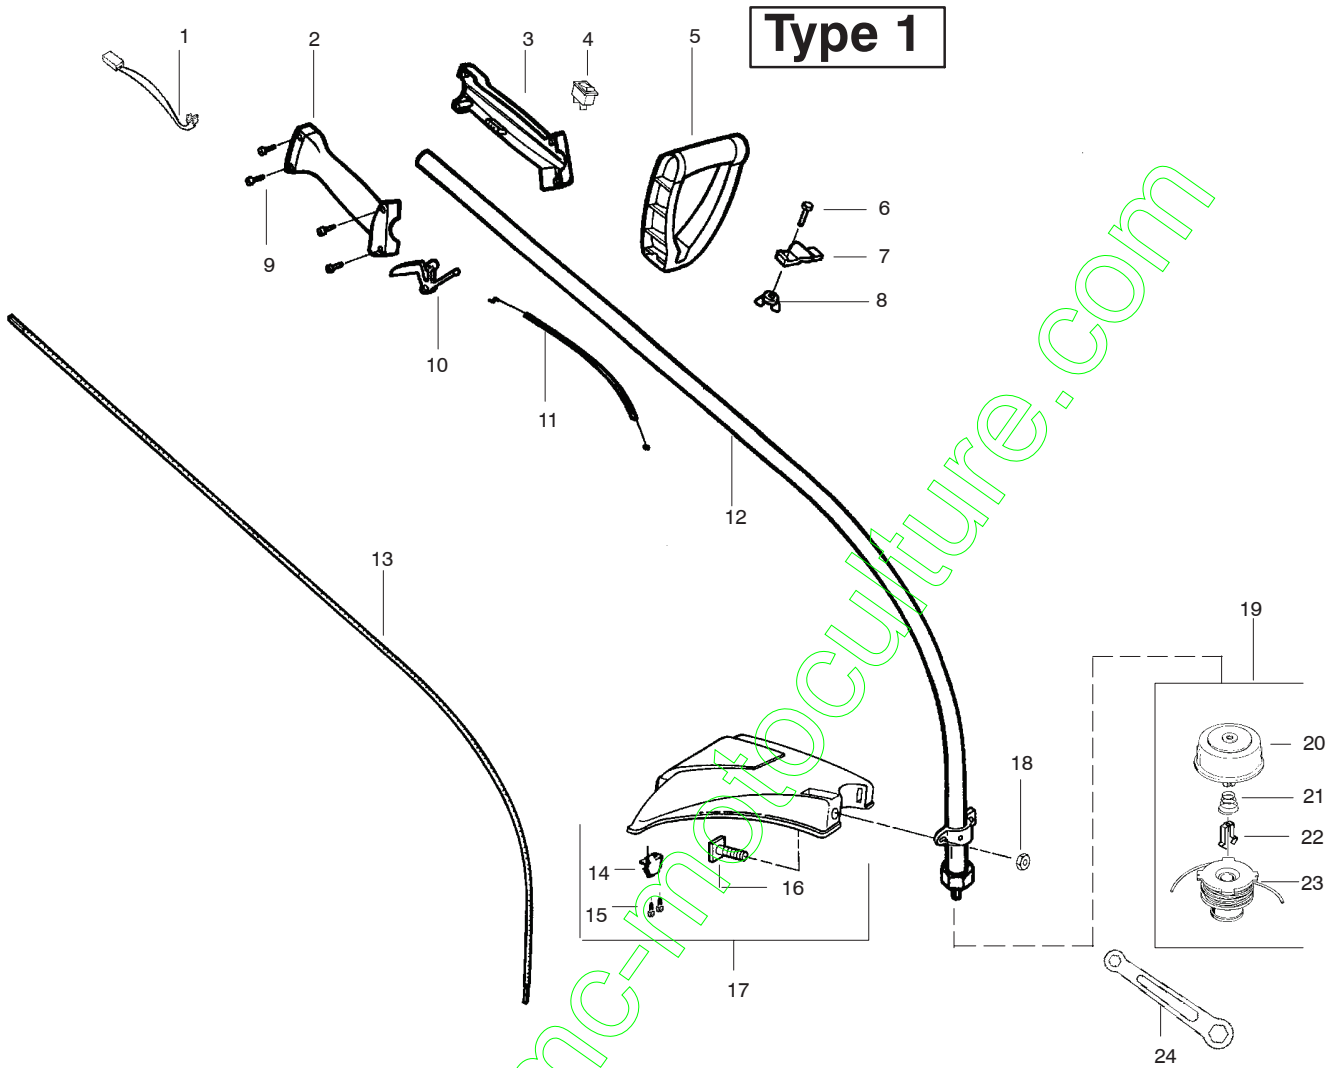

| Ref. | Part No.  | Description                                   | Ref. | Part No.     | Description                |
|------|-----------|---|------|--------------|----------------------------|
| 1.   | 530054183 | Ass'y. - Wire                                 | 19.  | 530095846    | Cutting Head (Incl. 20-23) |
| 2.   | 530038581 | Throttle Hsg. (Right)                         | 20.  | 530095776    | Hub Ass'y.                 |
| 3.   | 530095382 | Throttle Hsg. (Left)                          | 21.  | 530053241    | Spring                     |
| 4.   | 530069572 | Kit - Switch                                  | 22.  | 530401957    | Clip - Retainer            |
| 5.   | 530038708 | Ass'y. - Handle (Incl. 6,7,8)                 | 23.  | 530095845    | Spool w/Line               |
| 6.   | 530015820 | Bolt  | 24.  | 530056401    | Wrench                     |
| 7.   | 530094742 | Clamp - Handle                                |      |              |                            |
| 8.   | 530016152 | Wingnut                                       |      |              |                            |
| 9.   | 530016273 | Screw - Throttle Hsg.                         |      |              |                            |
| 10.  | 530038682 | Trigger                                       |      |              |                            |
| 11.  | 530036744 | Ass'y. - Throttle Cable                       |      |              |                            |
| 12.  | 530071313 | Kit - Drive Shaft Hsg. Ass'y                  |      |              |                            |
| 13.  | 530095242 | Drive Shaft - Flex - 45"                      |      |              |                            |
| 14.  | 530052287 | Line Limiter                                  |      |              |                            |
| 15.  | 530015934 | Screw - Line Limiter                          |      |              |                            |
| 16.  | 530015820 | Bolt  |      |              |                            |
| 17.  | 530071745 | Kit - Shield Ass'y.<br>(Incl. 14,15,16,18,24) |      |              |                            |
| 18.  | 530015197 | Nut   |      |              |                            |
|      |           |   |      | Not Shown    |                            |
|      |           |   |      | -            | Operator Manual            |
|      |           |   |      | 530166222    | Euro 1                     |
|      |           |   |      | 530150303-01 | Decal - Shaft Warning      |