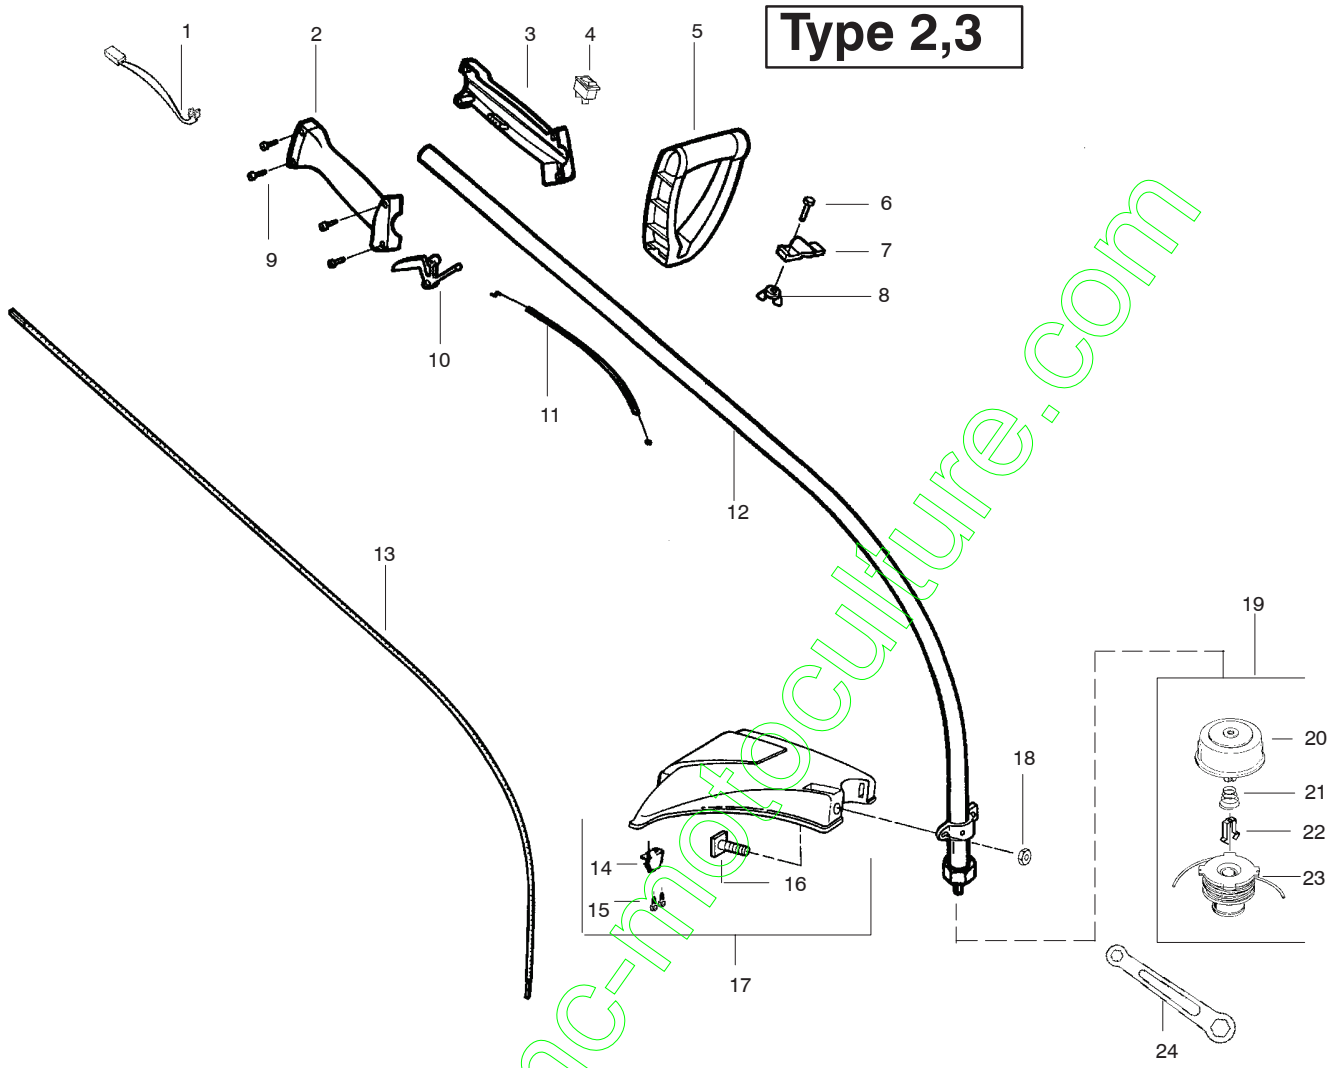

PARTS LIST NO. 530165864		NON-BRANDED PARTS LIST	MODEL(s) G220	
DATE 12/15/06	Replaces 530165864 - 6/22/06		NOTE: Illustration may differ from actual model due to design changes	PAGE NO. 2

Ref.	Part No.	Description	Ref.	Part No.	Description
1.	530054183	Ass'y. - Wire	19.	530095846	Cutting Head (Incl. 20-23)
2.	530038581	Throttle Hsg. (Right)	20.	530095776	Hub Ass'y.
3.	530095382	Throttle Hsg. (Left)	21.	530053241	Spring
4.	530069572	Kit - Switch	22.	530401957	Clip - Retainer
5.	530038708	Assy. - Handle (Incl. 6,7,8)	23.	530095845	Spool w/Line
6.	530015820	Bolt	24.	530056401	Wrench
7.	530094742	Clamp - Handle			
8.	530016152	Wingnut			
9.	530016273	Screw - Throttle Hsg.			
10.	530038682	Trigger			
11.	530036744	Assy - Throttle Cable			
12.	545087806	Kit - Drive Shaft Hsg. Ass'y			
13.	530096275	Drive Shaft - Flex - 45"			
14.	530052287	Line Limiter			
15.	530015934	Screw - Line Limiter			
16.	530015820	Bolt			
17.	530071745	Kit - Shield Ass'y. (Incl. 14,15,16,18,24)			
18.	530015197	Nut			
				Not Shown	
			↖	545123521	Operator Manual Euro 1
				530150312	Decal - Shaft Warning

↖ = NEW PART NUMBER FOR THIS IPL   ★ = REFER TO THE SERVICE REFERENCE INDICATED FOR MORE INFORMATION. (LOCATED AT END OF IPL)