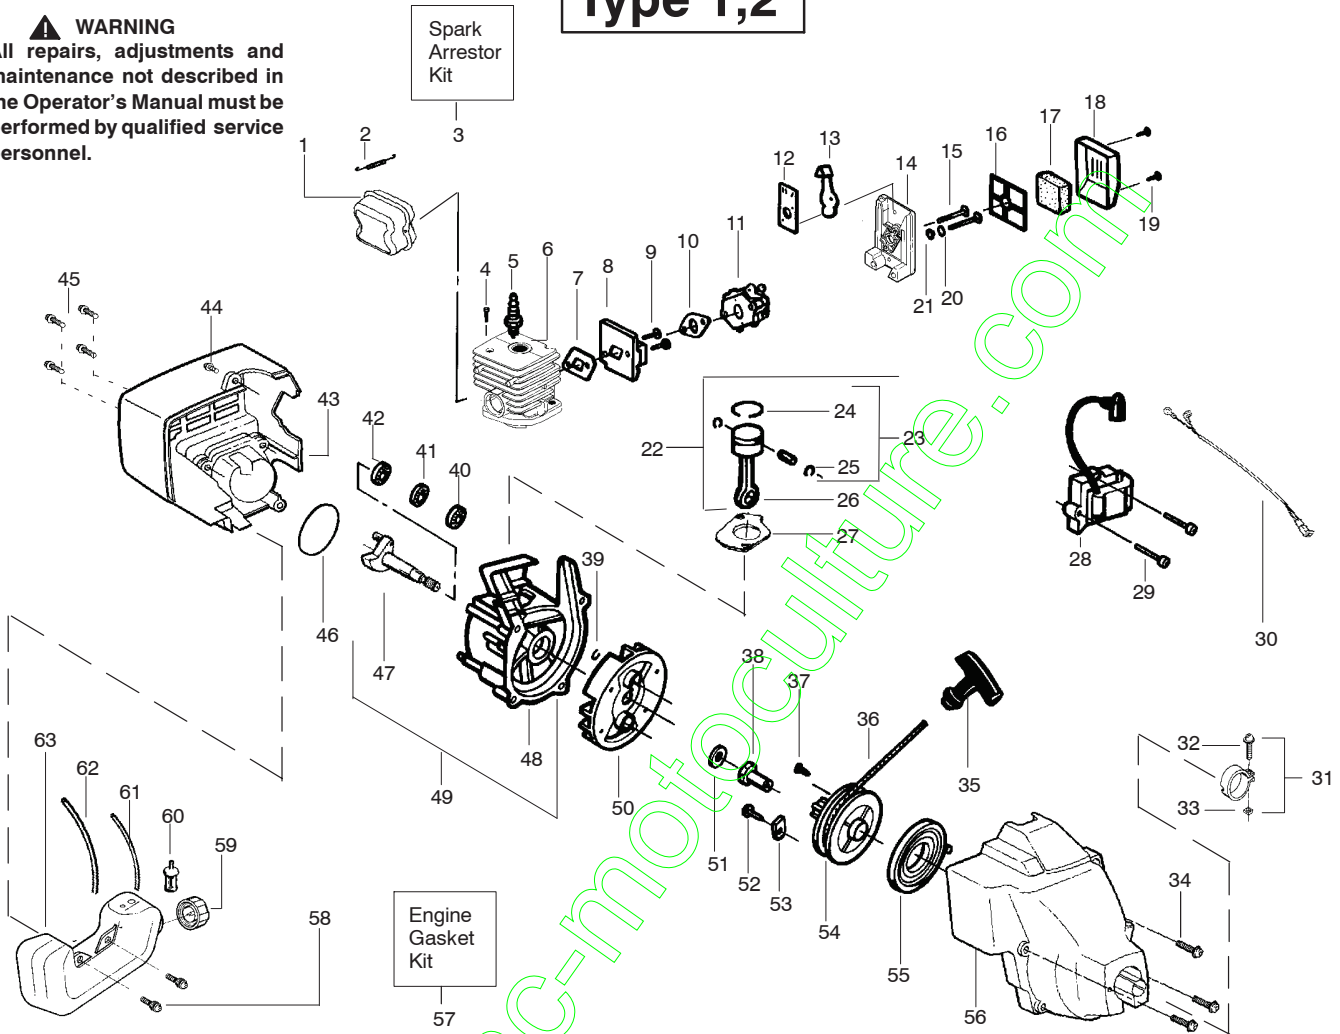

PARTS LIST NO. 530165864		NON-BRANDED PARTS LIST	MODEL(s) G220	
DATE 12/15/06	Replaces 530165864 - 6/22/06		Note: Illustration may differ from actual model due to design changes	PAGE NO. 3

Type 1,2

⚠ WARNING
All repairs, adjustments and maintenance not described in the Operator's Manual must be performed by qualified service personnel.

Ref.	Part No.	Description	Ref.	Part No.	Description	Ref.	Part No.	Description
1.	530069660	Kit - Muffler (incl. 2)	23.	530071357	Kit - Piston (Incl. 24, 25 & Pin)	45.	530015810	Screw
2.	530042088	Spring-Muffler	24.	530055120	Ring-Piston	46.	530071363	O-Ring-C'case (kit)
3.	530071391	Kit-Spark Arrestor	25.	530015162	Retainer-Piston Pin	47.	530054753	Assy-Crankshaft
4.	530015953	Screw-Cylinder	26.	530069945	Assy-Connecting Rod	48.	530071627	Kit-Crankcase (Incl. 40,41,42)
5.	Champion	Spark Plug (RCJ 6Y)	27.	530071363	Gasket-Cylinder (kit)	49.	530071624	Assy-C'case/C'shaft (Incl. 29,39,47,48)
6.	530071359	Kit-Cylinder	28.	530039163	Module-Ignition	50.	530069886	Assy-Flywheel
7.	530071363	Gasket-Cyl/Carb. (kit)	29.	530016357	Screw	51.	530015828	Washer-Flat
8.	530057634	Adaptor-Carb.	30.	530049018	Assy-Switch Wire	52.	530015775	Screw
9.	530016014	Screw	31.	530056365	Assy-Nose Cone Clamp (Incls. 32 & 33)	53.	530027523	Retainer
10.	530071363	Gasket-Carb. (kit)	32.	530016381	Screw-Nose Cone	54.	530069400	Kit-Starter Pulley (Incl. 37)
11.	---	Kit - Carburetor Ass'y (C1U-W7D) (WT-631)	33.	530016382	Nut-Nose Cone	55.	530042085	Spring-Starter
12.	530038747	Plate-Choke Mounting	34.	530015810	Screw	56.	530071995	Kit-Fan Hsg. Assy.
13.	530038686	Shutter-Choke	35.	530027569	Handle-Starter	57.	530071363	Kit-Engine Gasket (Incl. 7,10,27,46)
14.	530052431	Box-Air	36.	530069232	Kit - Rope	58.	530016379	Retainer-Fuel Tank
15.	530016428	Screw	37.	530016392	Screw	59.	530014347	Assy-Fuel Cap w/ret.
16.	530036569	Plate - Filter Support	38.	530038604	Coupling-Drive	60.	530095646	Assy-Fuel Pickup
17.	530036575	Foam-Air Filter	39.	530015941	Retain. Ring-C'shaft	61.	530069247	Kit-Fuel Line (Small)
18.	530036568	Cover-Air Filter	40.	530055728	Bearing-Outer	62.	530069216	Kit-Fuel Line (Large)
19.	530016349	Screw	41.	530019264	Seal	63.	530049296	Assy-Fuel Tank (Incl. cap, fuel line, filter)
20.	530015852	Spacer-Choke	42.	530032125	Bearing-Inner			
21.	530015254	Washer	43.	530057025	Shroud-Rear			
22.	530071785	Kit-Conn. Rod/Piston (Incl. 23,26)	44.	530015934	Screw			

✓ = NEW PART NUMBER FOR THIS IPL   * = REFER TO THE SERVICE REFERENCE INDICATED FOR MORE INFORMATION. (LOCATED AT END OF IPL)