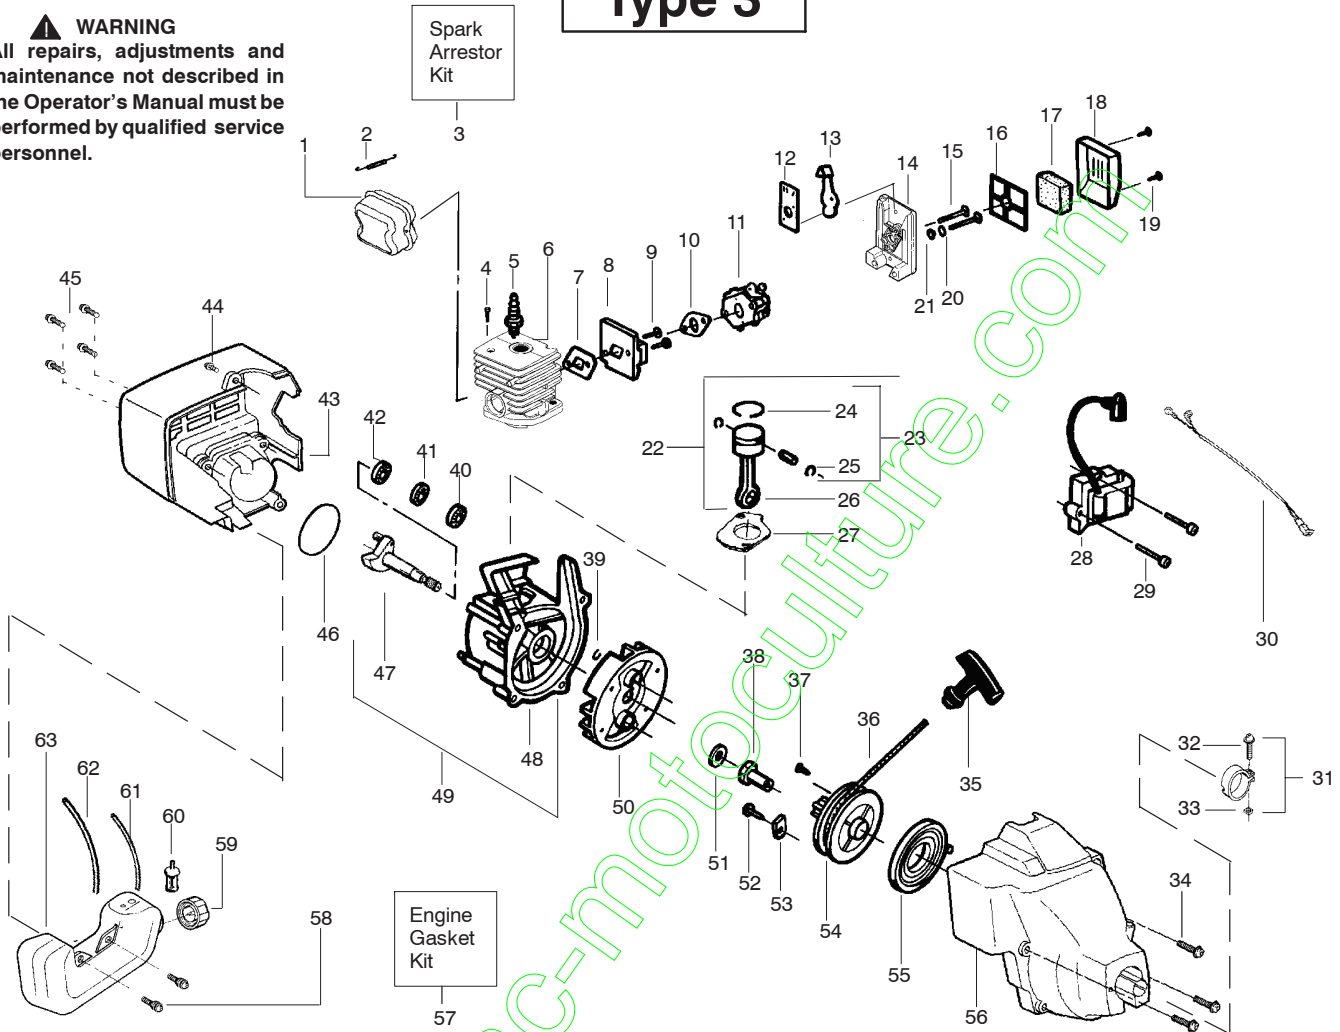

PARTS LIST NO. 530165864		NON-BRANDED PARTS LIST	MODEL(s) G220	
DATE 12/15/06	Replaces 530165864 - 6/22/06		NOTE: Illustration may differ from actual model due to design changes	PAGE NO. 4

Type 3

⚠ WARNING
All repairs, adjustments and maintenance not described in the Operator's Manual must be performed by qualified service personnel.

Ref.	Part No.	Description	Ref.	Part No.	Description	Ref.	Part No.	Description
1.	530069660	Kit - Muffler (incl. 2)	23.	530071357	Kit - Piston (Incl. 24, 25 & Pin)	45.	530015810	Screw
2.	530042088	Spring-Muffler	24.	530055120	Ring-Piston	46.	530071363	O-Ring-C'case (kit)
3.	530071391	Kit-Spark Arrestor	25.	530015162	Retainer-Piston Pin	47.	530054753	Assy-Crankshaft
4.	530015953	Screw-Cylinder	26.	530069945	Assy-Connecting Rod	48.	545050501	Assy-Crankcase (Incl. 40,41,42)
5.	Champion	Spark Plug (RCJ 6Y)	27.	530071363	Gasket-Cylinder (kit)	49.	530071624	Assy-C'case/C'shaft (Incl. 29,39,47,48)
6.	530071359	Kit-Cylinder	28.	530039163	Module-Ignition	50.	530069886	Assy-Flywheel
7.	530071363	Gasket-Cyl/Carb. (kit)	29.	530016357	Screw	51.	530015828	Washer-Flat
8.	530057634	Adaptor-Carb.	30.	530049018	Assy-Switch Wire	52.	530015775	Screw
9.	530016014	Screw	31.	530056365	Assy-Nose Cone Clamp (Incls. 32 & 33)	53.	530027523	Retainer
10.	530071363	Gasket-Carb. (kit)	32.	530016381	Screw-Nose Cone	54.	530069400	Kit-Starter Pulley (Incl. 37)
11.	---	Kit - Carburetor Ass'y (C1U-W7D) (WT-631)	33.	530016382	Nut-Nose Cone	55.	530042085	Spring-Starter
12.	530038747	Plate-Choke Mounting	34.	530015810	Screw	56.	530071995	Kit-Fan Hsg. Assy.
13.	530038686	Shutter-Choke	35.	530027569	Handle-Starter	57.	530071363	Kit-Engine Gasket (Incl. 7,10,27,46)
14.	530052431	Box-Air	36.	530069232	Kit - Rope	58.	530016379	Retainer-Fuel Tank
15.	530016428	Screw	37.	530016392	Screw	59.	530014347	Kit-Engine Gasket
16.	530036569	Plate - Filter Support	38.	530038604	Coupling-Drive	60.	530095646	Assy-Fuel Pickup
17.	530036575	Foam-Air Filter	39.	530015941	Retain. Ring-C'shaft	61.	530069247	Kit-Fuel Line (Small)
18.	530036568	Cover-Air Filter	40.	530055728	Bearing-Outer	62.	530069216	Kit-Fuel Line (Large)
19.	530016349	Screw	41.	530019264	Seal	63.	530049296	Assy-Fuel Tank (Incl. cap, fuel line, filter)
20.	530015852	Spacer-Choke	42.	530032125	Bearing-Inner			
21.	530015254	Washer	43.	530057025	Shroud-Rear			
22.	530071785	Kit-Conn. Rod/Piston (Incl. 23,26)	44.	530015934	Screw			

✓ = NEW PART NUMBER FOR THIS IPL   * = REFER TO THE SERVICE REFERENCE INDICATED FOR MORE INFORMATION. (LOCATED AT END OF IPL)