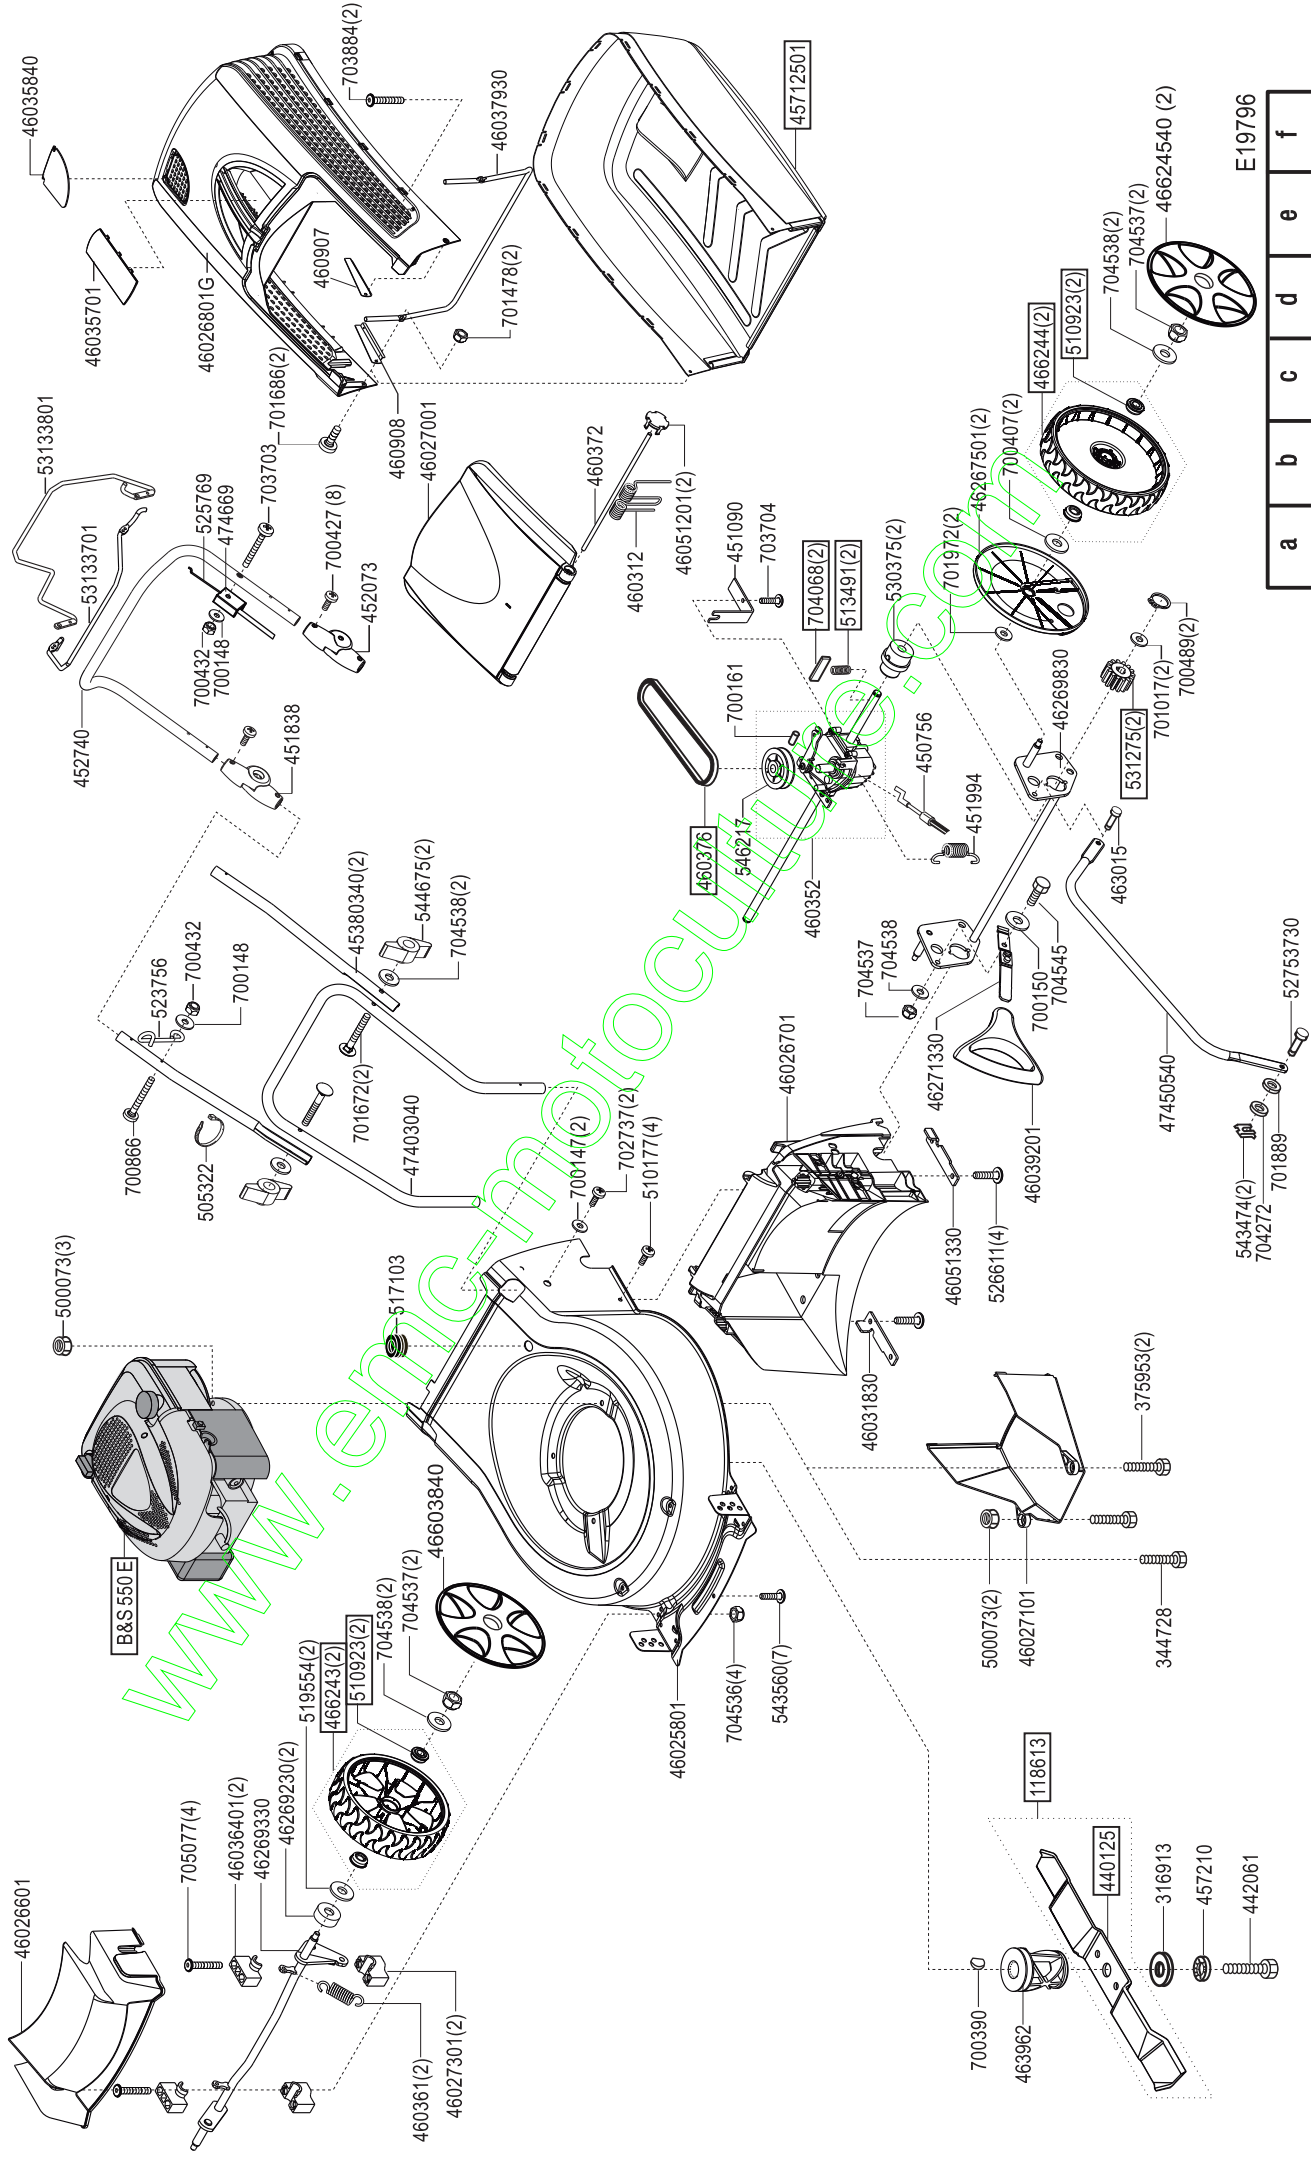

Gardenfeelings GF46

Art. Nr. 119796

E:19796

a	b	c	d	e	f
---	---	---	---	---	---