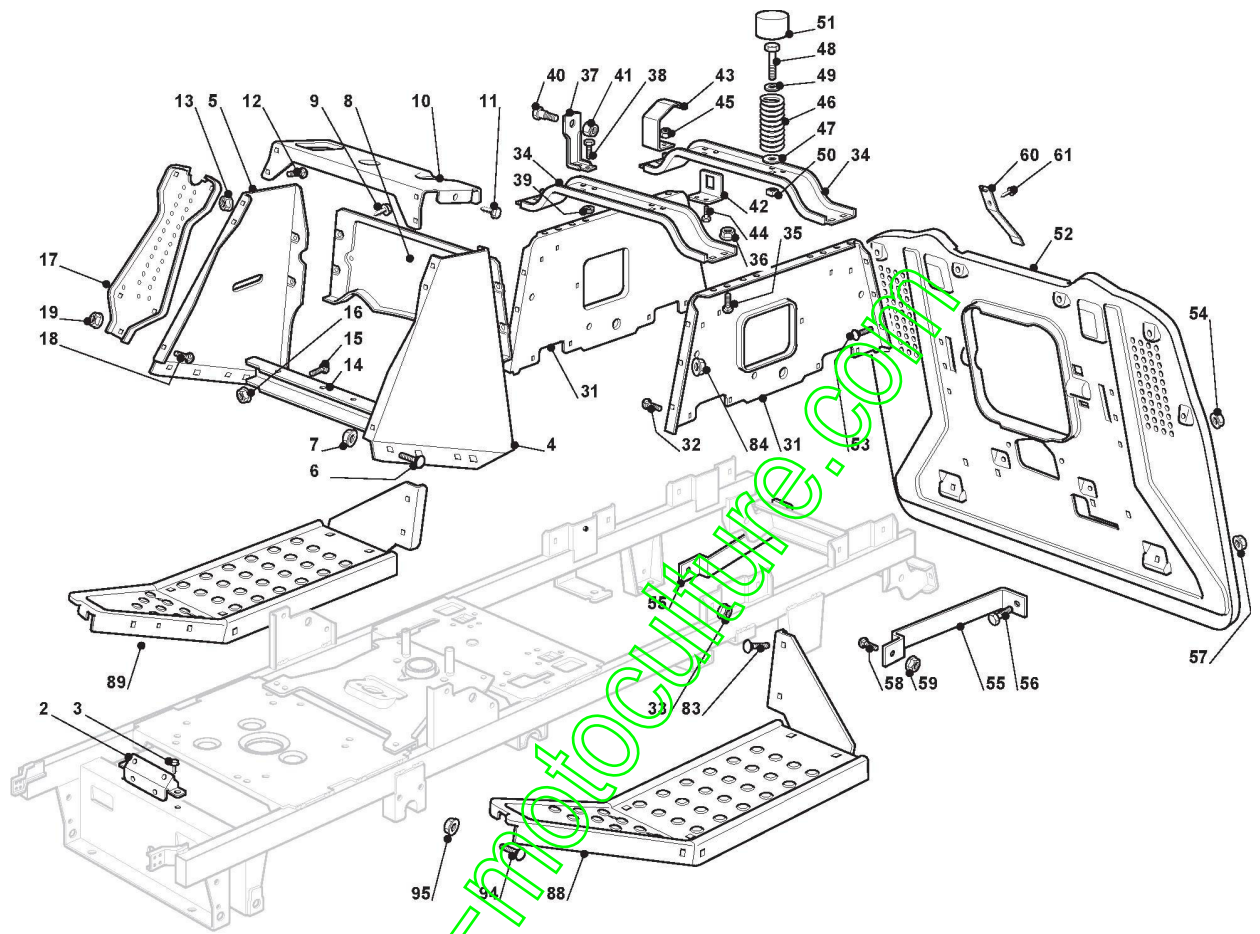

Chassis Low End

Réf. N°	Q.té :	Code article	Description	Articles	De	Jusqu'à
60	1	127430554/0	Ressort			
61	1	112735110/0	Vis			
83	4	112792611/0	Vis			
84	4	112293201/0	Ecrou			
88	1	382510079/0	Support Marchepied Gauche			
89	1	382510077/0	Support Marchepied Droite			
94	4	112815200/0	Vis			
95	4	112292102/0	Ecrou			

www.emc-motoculture.com