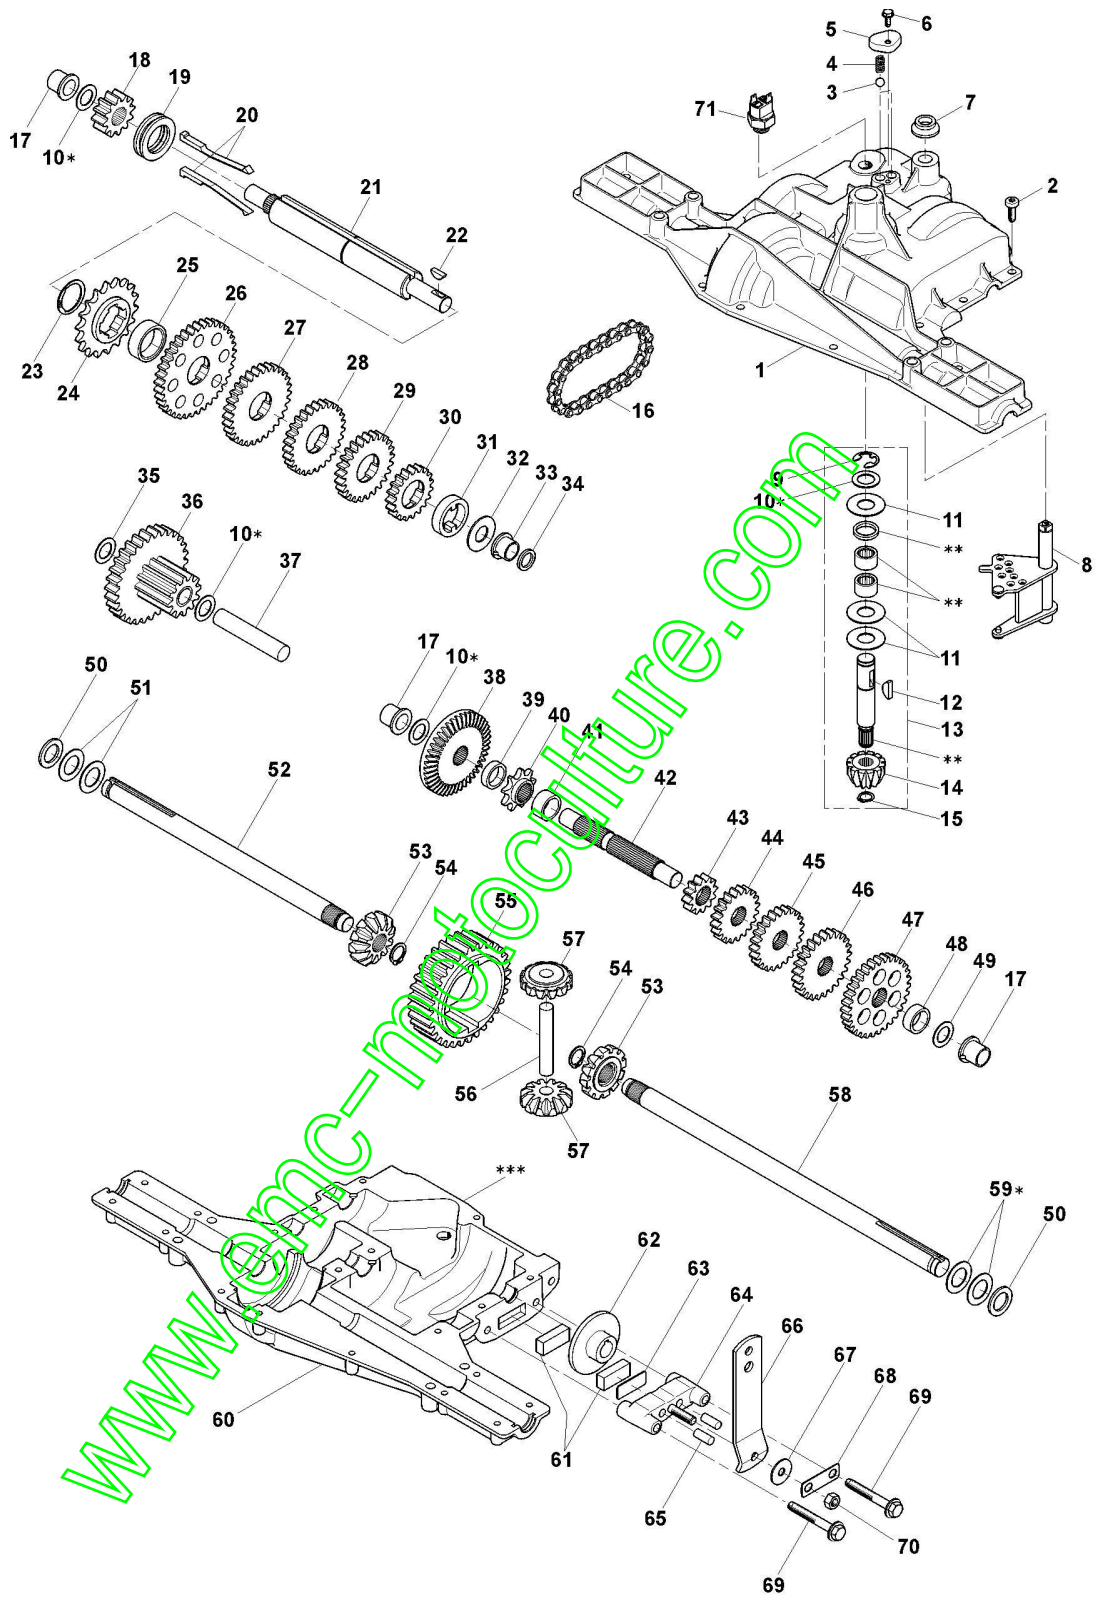

Transmission

Réf. N°	Q.té :	Code article	Description	Articles	De	Jusqu'à
1	1	F000-5962-AC	Housing, Upper			
2	16	F000-1919-00	Vis			
3	2	F000-5947-00	Sphère			
4	2	F000-5948-00	Ressort			
5	1	F000-5950-00	Cover, Detent			
6	1	F084-0052-00	Vis			
7	1	F000-7010-00	V-Ring			
8	1	F000-6517-00	Assy, Kit, Shifter			
9	1	F000-1106-00	Ring, Retaining			
10	4	F000-4689-00	Assy, Kit, Shim, .625 Shaft			
11	3	F000-3876-00	Rondelle			
12	1	F000-1746-00	Clé de volant			
13	1	F000-6595-00	Assy, Kit, Input Shaft			
14	1	F000-5620-00	Pinion, Bevel, 12T			
15	1	F000-3624-00	Ring, Retaining			
16	1	F000-3625-00	Chain, 24 Pitches			
17	3	F000-5510-00	Bearing, Flange			
18	1	F000-5627-00	Gear, Spur, 12T			
19	1	F000-5303-00	Collar, Clutch			
20	1	F000-4758-00	Assy, Kit, Clutch Clefs			
21	1	F000-5737-00	Shaft, Intermediate			
22	1	F000-1375-00	Clé de volant			
23	1	F000-3627-00	Ring, Retaining			
24	1	F000-3830-00	Couronne, 18T			
25	1	F000-3841-00	Entretoise			
26	1	F000-5365-00	Gear, Spur, 37T			
27	1	F000-3867-00	Gear, Spur, 30T			
28	1	F000-5014-00	Gear, Spur, 27T			
29	1	F000-3783-00	Gear, Spur, 25T			
30	1	F000-5202-00	Gear, Spur, 19T			
31	1	F000-5027-00	Entretoise			
32	1	F000-3628-00	Rondelle			
33	1	F000-5511-00	Bearing, Flange			
34	1	F000-5508-00	Seal, Oil			
35	1	F000-1425-00	Rondelle			
36	1	F000-6358-00	Assy, Gear, Comb., 12T & 30T			
37	1	F000-3967-00	Shaft, Idler			
38	1	F000-7003-00	Gear, Bevel, 36T			
39	1	F000-3630-00	Entretoise			
40	1	F000-3645-00	Couronne, 9T			
41	1	F000-5016-00	Entretoise			
42	1	F000-5015-00	Arbre Transmission			
43	1	F000-5364-00	Gear, Spur, 12T			
44	1	F000-3866-00	Gear, Spur, 20T			
45	1	F000-5013-00	Gear, Spur, 23T			
46	1	F000-3719-00	Gear, Spur, 25T			
47	1	F000-3683-00	Gear, Spur, 31T			
48	1	F000-3714-00	Entretoise