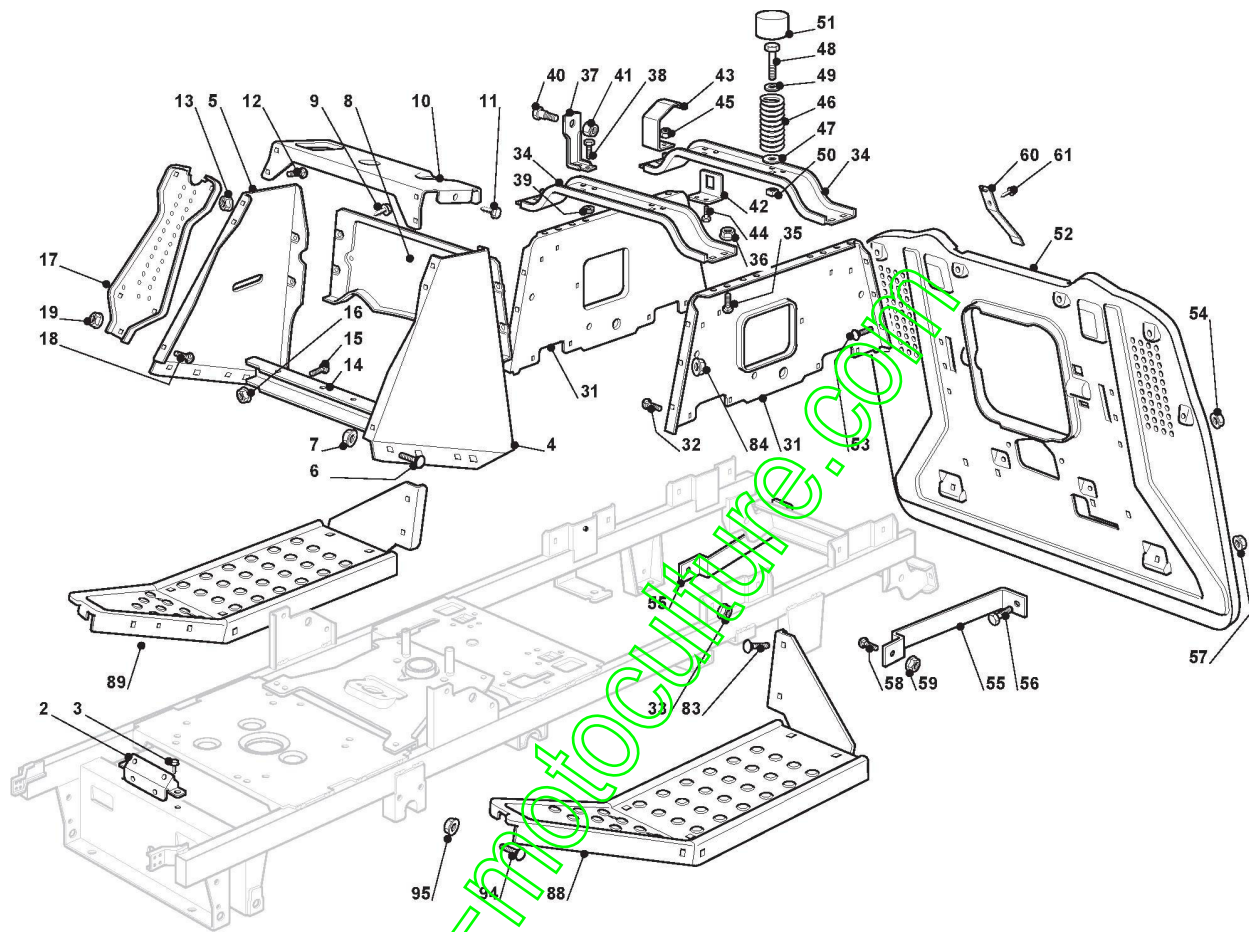

Chassis Low End

Réf. N°	Q.té :	Code article	Description	Articles	De	Jusqu'à
2	1	382774253/0	Etrier			
3	4	112735121/0	Vis			
4	1	325785243/1	Support Tableau Gauche			
5	1	325785245/0	Support Tableau Droit			
6	4	112818690/0	Vis			
7	4	112293201/0	Ecrou			
8	1	382785151/1	Support Tableau Arriere			
9	4	112735110/0	Vis			
10	1	325785255/0	Support Tableau Centr.			
11	2	112735110/0	Vis			
12	4	112815200/0	Vis			
13	4	112292102/0	Ecrou			
14	1	325785241/0	Support			
15	2	112815200/0	Vis			
16	2	112292102/0	Ecrou			
17	2	382785153/1	Support Tableau Avant			
18	2	112815200/0	Vis			
19	2	112292102/0	Ecrou			
31	2	325785249/0	Support Siege			
32	8	112815200/0	Vis			
33	8	112292102/0	Ecrou			
34	2	325785257/0	Support Siege			To
34	2	325785257/1	Support Siege		From 01-Septem ber-2008	..
35	8	112818690/0	Vis			
36	8	112293201/0	Ecrou			
37	2	325755039/0	Equerre-Support			
38	4	112792611/0	Vis			
39	4	112293201/0	Ecrou			
40	2	122524970/2	Pivot			
41	2	112155010/0	Ecrou			
42	1	325755043/0	Equerre-Support			
43	1	325430253/0	Ressort			
44	2	112789000/0	Vis			
45	2	112154330/0	Ecrou			
46	2	125430257/0	Ressort			
47	2	112523070/0	Rondelle			
48	2	112760515/0	Vis			
49	2	122671653/0	Rondelle			
50	2	112360425/0	Ecrou			
51	2	325122000/2	Capot			
52	1	382547041/0	Plaque Arrière			
53	6	112792611/0	Vis			
54	6	112293201/0	Ecrou			
55	2	325650119/0	Renforcement Plaque			
56	2	112792611/0	Vis			
57	2	112293201/0	Ecrou			
58	2	112818690/0	Vis			
59	2	112293201/0	Ecrou