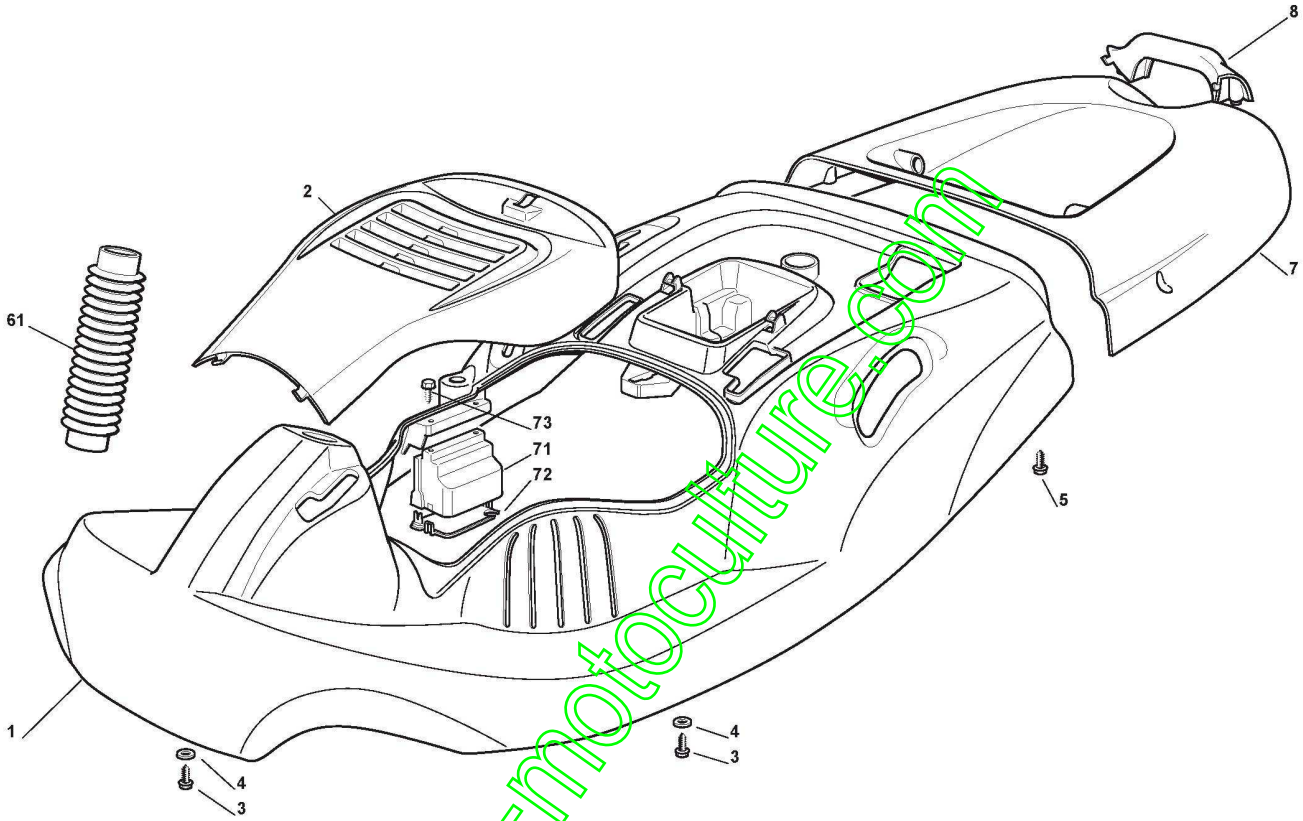

www.emc-motoculture.com

Carrosserie

Réf. N°	Q.té :	Code article	Description	Articles	De	Jusqu'à
1	1	127110355/0	Couvre Roues Rouge			To
1	1	327110355/1	Couvre Roues Rouge		From	31-August-2003
2	1	127110356/0	Couvre Moteur Rouge			To
2	1	327110356/1	Couvre Moteur Rouge		From	31-August-2003
3	4	112735410/0	Vis			
4	4	112523040/0	Rondelle			
5	2	112735402/0	Vis			
7	1	327110398/0	Couvre-Bac Noir			
8	1	127394000/0	Poignee			
61	1	127600114/1	Column Extension Protection EI			
71	1	127600119/0	Electronis Card Upper Protecti			
72	1	127600118/0	Electronic Card Lower Protecti			
73	2	112727810/0	Vis			

www.emc-motoculture.com