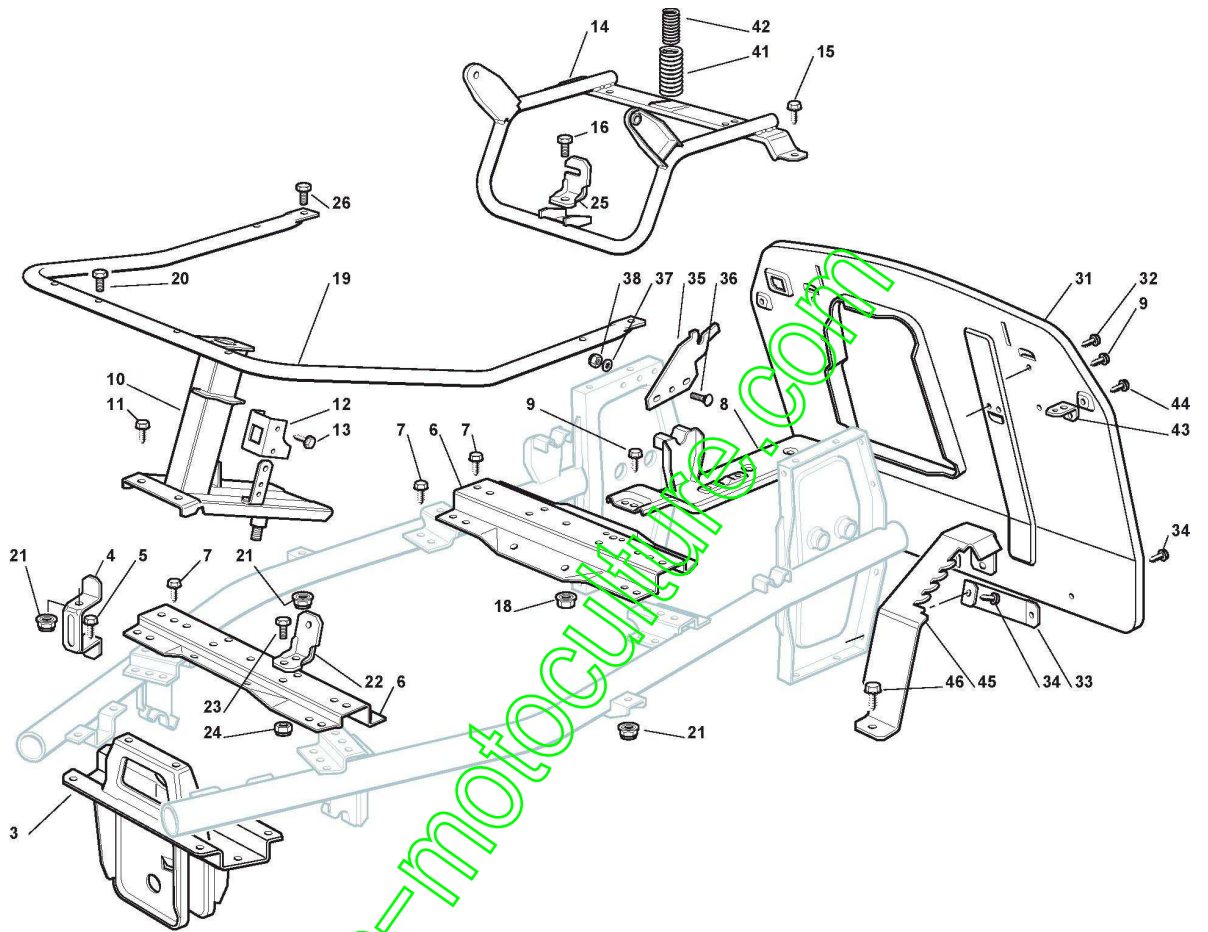

www.emc-motoculture.com

Chassis

Réf. N°	Q.té :	Code article	Description	Articles	De	Jusqu'à
3	1	384783015/1	Support Avantrain			
4	2	327772121/0	Etrier			
5	6	112735121/0	Vis			
6	2	327650115/1	Renforcement			
7	10	112735121/0	Vis			
8	1	384650105/0	Renforcement Arriere			
9	4	112735121/0	Vis			
10	1	384783037/0	Support Tube De Direction			To
10	1	384783055/0	Support Tube De Direction		From	
11	6	112735121/0	Vis		01-Septem	
12	1	327772095/0	Support		ber-2009	
13	2	112735105/0	Vis			
14	1	384801117/1	Chassis Support Siege			To
14	1	384801117/2	Support Siege		From	31-August-
15	2	112735121/0	Vis			2010
16	1	112793701/0	Vis			
18	1	112293201/0	Ecrou			
19	1	327869057/0	Support Marchepied			
20	2	112792099/0	Vis			
21	4	112154510/0	Ecrou			
22	1	327773077/0	Equerre			
23	1	112791011/0	Vis			
24	1	112154510/0	Ecrou			
25	1	327753081/0	Equerre			
26	2	112791500/0	Vis			
31	1	384545061/0	Plaque Arriere			
32	4	112735121/0	Vis			
33	2	327650111/0	Renforcement Plaque Arrière			
34	4	112735121/0	Vis			
35	2	327772131/0	Etrier			
36	2	112818690/0	Vis			
37	2	112521350/0	Rondelle			
38	2	112155000/0	Ecrou			
41	1	127430567/0	Ressort			
42	1	127430569/1	Ressort			To
42	1	127430569/2	Ressort		From	31-August-
43	2	327753073/0	Equerre			2010
44	2	112729600/0	Vis			
45	1	327734059/0	Cremaillere			
46	2	112735121/0	Vis