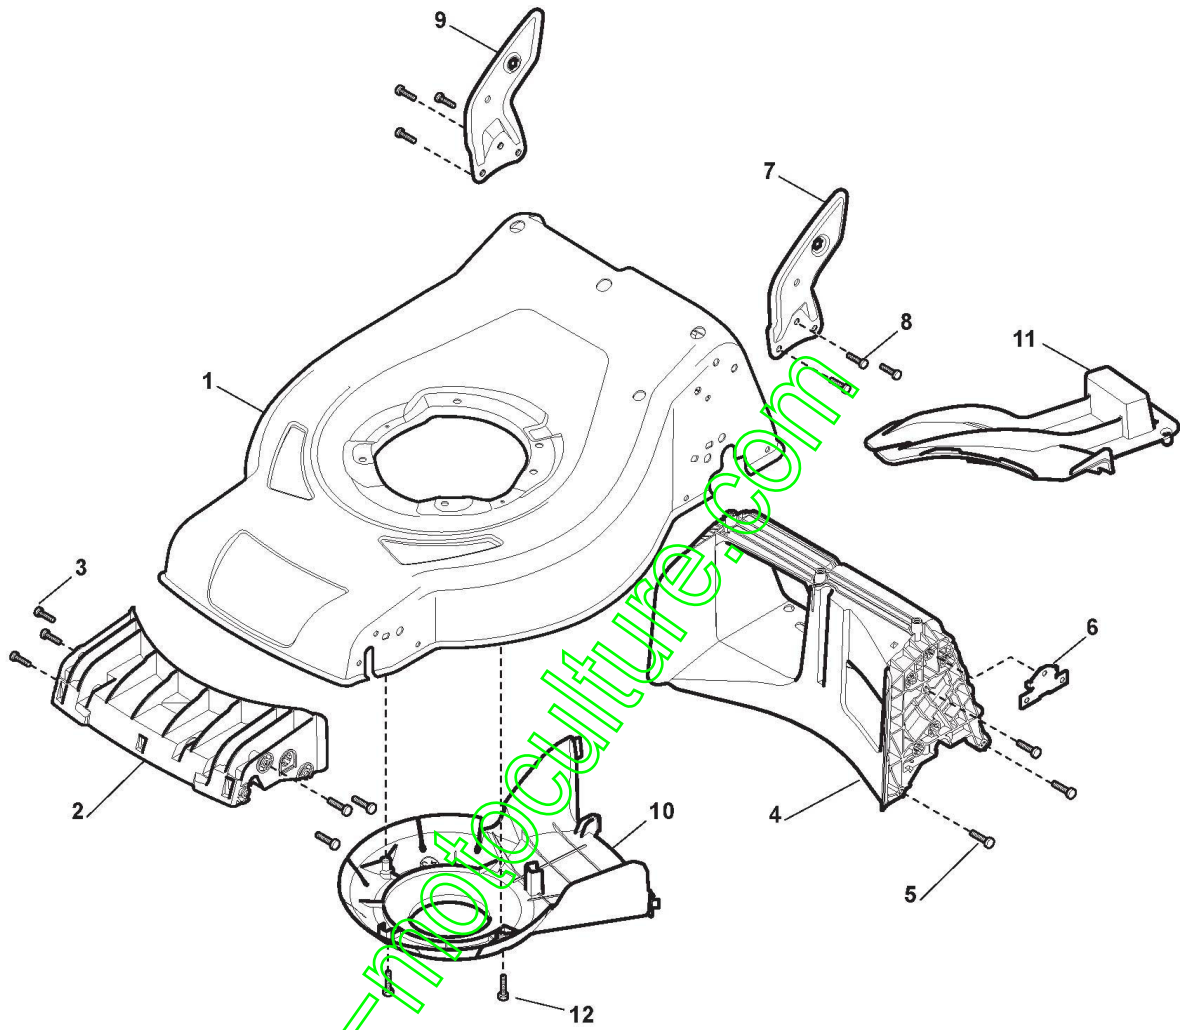

Châssis

Réf. N°	Q.té :	Code article	Description	Articles	De	Jusqu'à
1	1	381004020/0	Châssis Rouge			
1	1	381004051/0	Châssis Noir			
2	1	322108301/0	Ens. Convoyeur Avant			To
2	1	322108301/1	Ens. Convoyeur Avant		From	31-August-2011
3	6	112728699/0	Vis			
4	1	322108302/0	Ens. Convoyeur Arriere			
5	6	112728699/0	Vis			
6	2	322545213/0	Plaquette			
7	1	381005139/0	Bride Gauche			
8	6	112727801/0	Vis			
9	1	381005137/0	Bride Droit			
10	1	322060242/0	Protection Courroie			
11	1	322140239/0	Deflecteur			
12	2	112728530/0	Vis			

www.emc-motoculture.com