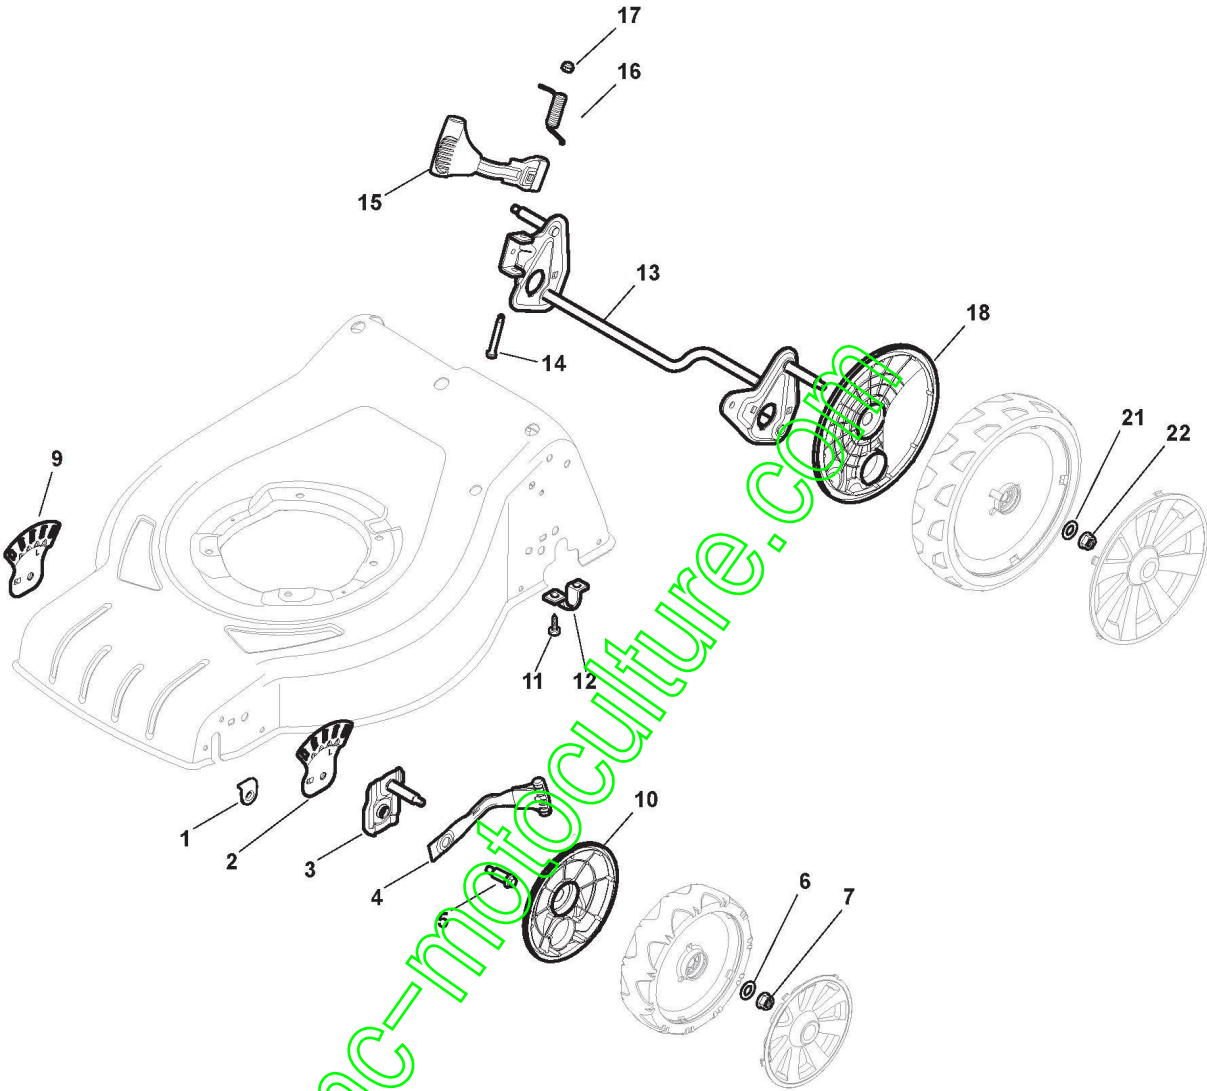

Reglage Hauteur Decoupe

Réf. N°	Q.té :	Code article	Description	Articles	De	Jusqu'à
1	2	322545189/0	Plaquette			
2	1	322735597/0	Secteur Reglage Hauteur Gauche			To 31-August-
2	1	322735597/1	Secteur Reglage Hauteur		From 01-Septem ber-2014	To S/N 20BA2WBH 058855
2	1	322735611/0	Secteur Reglage Hauteur			
3	2	381005141/0	Support Roue			To S/N SK6810777
3	2	381005159/0	Support Roue		From S/N 20AA2WBH 056549	To S/N 20BA2WBH 056549
3	2	381005253/0	Support Roue			
3	2	381005265/0	Support Roue			
4	2	381003354/0	Levier, Reglage Hauteur			
5	2	122519811/0	Pivot			
6	2	112521350/0	Rondelle			
7	2	112155000/0	Ecrou			
9	1	322735595/0	Secteur Reglage Hauteur Droit			To 31-August-
9	1	322735595/1	Secteur Reglage Hauteur		From	To S/N 20BA2WBH 061216
9	1	322735609/0	Secteur Reglage Hauteur		From S/N 20BA2WBH 064330	
10	2	322600247/0	Protection Roue	As Optional		
11	4	112728698/0	Vis			
12	2	322545152/0	Plaquette			
13	1	381302817/0	Axe Roues Arriere			To S/N 20BA2WBH 061216
13	1	381302817/1	Axe Roues Arriere		From S/N 20BA2WBH 061216	
14	1	122534131/0	Pivot			
15	1	381003357/0	Levier, Reglage Hauteur			To S/N 20BA2WBH 061216
15	1	381003357/1	Levier, Reglage Hauteur	with Standard Black Knob	From S/N 20BA2WBH 076281	
16	1	122446192/0	Ressort			
17	1	112154510/0	Ecrou			
18	2	322600205/0	Protection Roue			To
18	1	322600205/1	Protection Roue		From 01-Septem ber-2014	
21	2	112521350/0	Rondelle			
22	2	112155000/0	Ecrou			

www.emc-motoculture.com