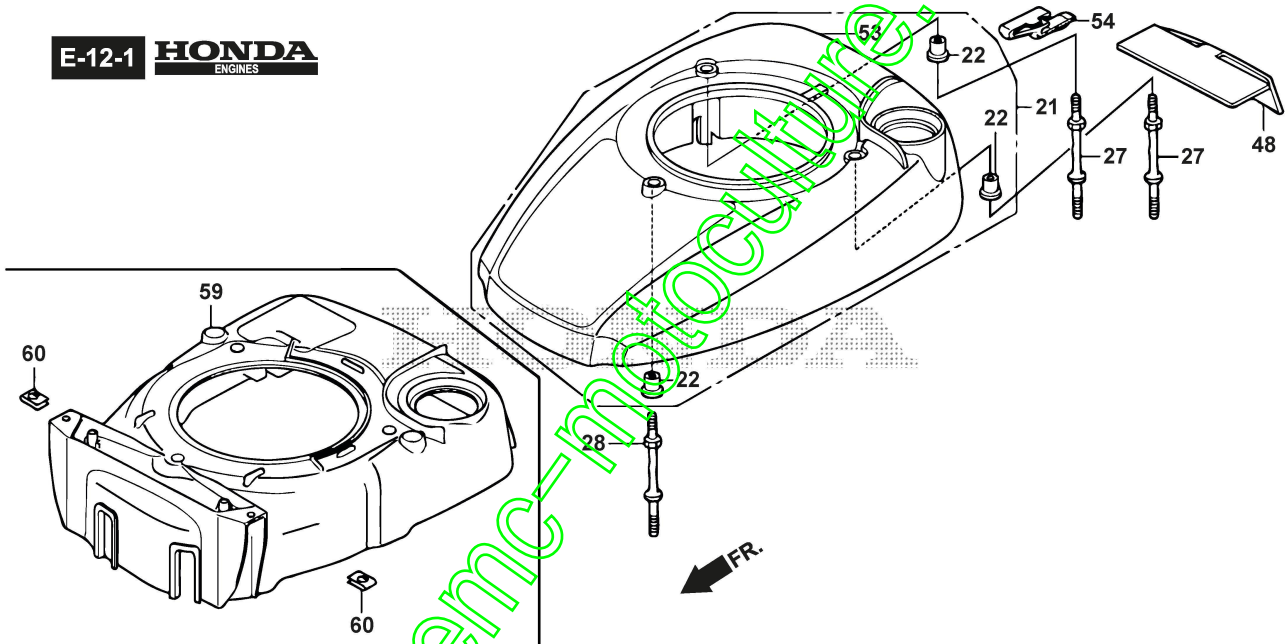

E-12-1 **HONDA**
ENGINES

Fan Cover

Réf. N°	Q.té :	Code article	Description	Articles	De	Jusqu'à
6	1	118552021/0	Cock Assy., Fuel	Honda: 16950-Z0Y-003		
7	1	118552022/0	Strainer, Fuel	Honda: 16952-Z8B-000		
8	1	HONDA_SP	Honda Spare Parts	Honda: 16961-Z0L-900 - STAY, FUEL COCK		
9	1	118552049/0	Tank, Fuel	Honda: 17511-Z8B-801		
10	1	118552051/0	Seal, Fuel Filler Neck	Honda: 17514-Z0L-000		
12	1	118552055/0	Rubber A, Tank Mounting	Honda: 17532-Z8B-800		
13	1	118552058/0	Rubber B, Tank Mounting	Honda: 17533-Z8B-800		
14	1	118552060/0	Nut, Tank Mounting	Honda: 17534-Z0L-000		
16	1	118552065/0	Gauge, Fuel Level	Honda: 17636-Z0L-010		
24	1	HONDA_SP	Honda Spare Parts	Honda: 90013-883-000 - BOLT, FLANGE, 6X12 (CT200)		
25	1	HONDA_SP	Honda Spare Parts	Honda: 90015-883-000 - BOLT, FLANGE, 6X28 (CT200)		
27	2	118552226/0	Bolt, Stud (Fan Cover)	Honda: 90043-Z8D-010		
28	1	118552226/0	Bolt, Stud (Fan Cover)	Honda: 90043-Z8D-010		
33	1	HONDA_SP	Honda Spare Parts	Honda: 93913-25220 - SCREW, TAPPING, 5X12 (PC)		
35	1	HONDA_SP	Honda Spare Parts	Honda: 91424-Z8B-901 - TUBE, FUEL, 4.5X110		
36	1	HONDA_SP	Honda Spare Parts	Honda: 91427-Z8B-901 - TUBE, FUEL, 7.3X160		
37	2	HONDA_SP	Honda Spare Parts	Honda: 95002-50000 - CLIP, TUBE (C9)		
39	2	HONDA_SP	Honda Spare Parts	Honda: 95002-02130 - CLIP, TUBE (B12.5)		
53	1	HONDA_SP	Honda Spare Parts	Honda: 19611-Z8B-900ZB - COVER, FAN *NH1*		
54	1	118552052/0	Clip, Tank Mounting *Nh1*	Honda: 17516-Z8B-900ZD		
54	1	HONDA_SP	Honda Spare Parts	Honda: 17516-Z8B-900ZE - CLIP, TANK MOUNTING *T89*		
55	2	HONDA_SP	Honda Spare Parts	Honda: 90014-952-000 - BOLT, FLANGE, 6X14 (CT200)		
56	1	118552064/0	Cap Assy., Fuel Tank	Honda: 17620-ZL8-023		
57	1	HONDA_SP	Honda Spare Parts	Honda: 17622-888-010 - SPONGE, FUEL CAP BREATHER		
58	1	HONDA_SP	Honda Spare Parts	Honda: 17624-ZE7-000 - PACKING, FUEL CAP		
59	1	118552109/0	Cover, Fan *Nh1*	Honda: 19611-Z8B-V40ZC		
60	2	HONDA_SP	Honda Spare Parts	Honda: 66871-611-000 - NUT, CENTER PANEL		

www.emc-motors.com