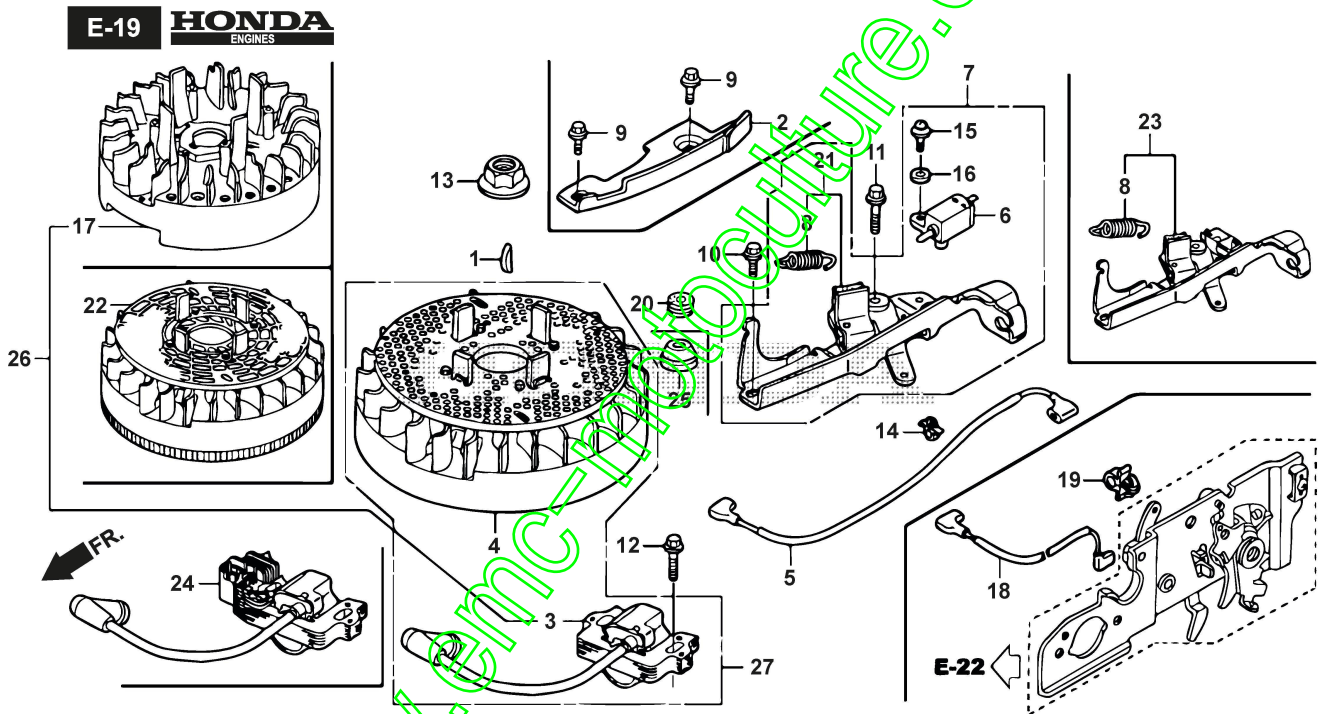

Flywheel - GCV160A0 S4 LE SD

Réf. N°	Q.té :	Code article	Description	Articles	De	Jusqu'à
1	1	118551807/0	Key, Special Woodruff, 25X18	Honda: 13331-Z8B-900		
3	1	118551699/0	Coil Assy., Ignition (Tec) (Use For F/W	Honda: 30500-ZL8-014		
4	1	118552168/0	Flywheel Assy. (Tec) (Use For Ign. Coil	Honda: 31105-ZM0-000		
5	1	HONDA_SP	Honda Spare Parts	Honda: 32195-Z0L-000 - CORD, STOP SWITCH		
6	1	118552202/0	Switch Assy., Engine Stop (N.C)	Honda: 35120-ZM0-003		
7	1	118552208/0	Brake Assy.	Honda: 75100-Z0L-901		
8	1	118552214/0	Spring, Brake Lever	Honda: 75113-ZM0-000		
10	1	HONDA_SP	Honda Spare Parts	Honda: 90014-952-000 - BOLT, FLANGE, 6X14 (CT200)		
11	1	HONDA_SP	Honda Spare Parts	Honda: 90018-ZE1-000 - BOLT, FLANGE, 6X23 (CT200)		
12	1	HONDA_SP	Honda Spare Parts	Honda: 90018-ZE1-000 - BOLT, FLANGE, 6X23 (CT200)		
13	1	HONDA_SP	Honda Spare Parts	Honda: 90201-Z0T-800 - NUT, SPECIAL, 14MM		
14	1	HONDA_SP	Honda Spare Parts	Honda: 90681-959-003 - CLIP A, CABLE (NIFCO) 3.8MM BLACK)		
15	1	HONDA_SP	Honda Spare Parts	Honda: 93892-0401200 - SCREW-WASHER, 4X12		
16	1	HONDA_SP	Honda Spare Parts	Honda: 94403-04000 - WASHER, PLAIN, 4MM		
21	1	HONDA_SP	Honda Spare Parts	Honda: 75110-Z0L-901 - BRAKE SUB ASSY.		

www.emc-motocycle.com