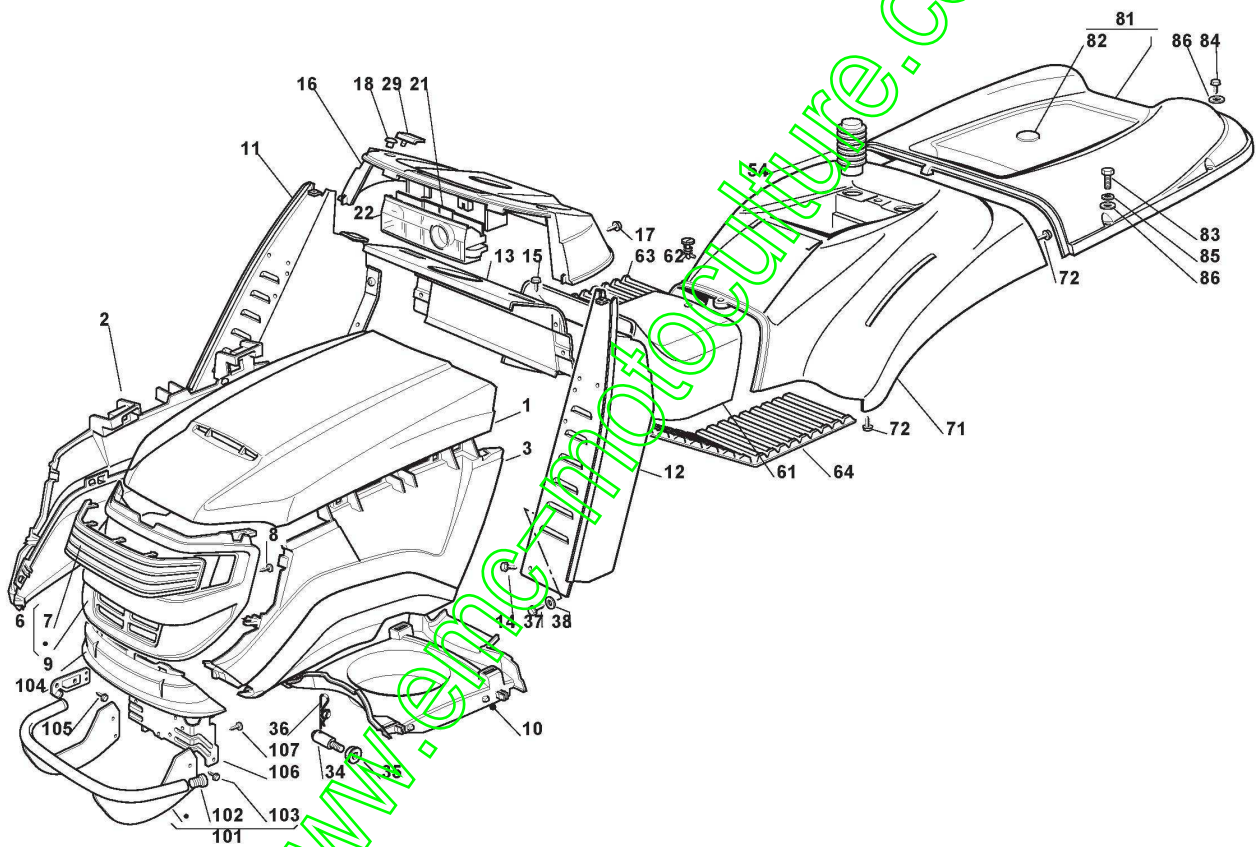

Carrosserie

Réf. N°	Q.té :	Code article	Description	Articles	De	Jusqu'à
1	1	325076871/0	Capot Superieure Rouge			
2	1	382394620/0	Capot Droit			
3	1	382394621/0	Capot Gauche			
7	1	325410878/0	Panneau			
8	6	112735403/0	Vis			
9	1	325076877/0	Capot Avant			
10	1	325108031/0	Convoyeur			
11	1	382785022/8	Support Tableau Droit	To 31-August-2011		
11	1	382785022/9	Support Tableau Droit	From 01-September-2011		
12	1	382785021/7	Support Tableau Gauche	To 31-August-2011		
12	1	382785021/8	Support Tableau Gauche	From 01-September-2011		
13	1	382785023/1	Support Tableau Centr.	To 31-August-2003		
13	1	382785137/0	Support Tableau Centr.	From 01-September-2003		
14	2	112735110/0	Vis			
15	4	112735110/0	Vis			
16	1	125120171/1	Console Noir	To 31-August-2013		
16	1	325120171/2	Console Noir	From 01-September-2013		
17	4	112728440/0	Vis			
18	2	125120200/0	Bouchon			
21	1	125600009/0	Protection Carte Electronique arriere			
22	1	125600051/0	Protection			
29	2	125260000/0	Protection			
34	2	125510079/0	Pivot	To 31-August-2010		
34	2	125510079/1	Pivot	From 01-September-2010		
35	2	112293201/0	Ecrou			
36	1	124487998/0	Goupille			
37	2	112731350/0	Vis			
38	2	112521330/0	Rondelle			
54	2	325122000/2	Capot			
61	1	125110239/0	Couvre Central Rouge	To 31-August-2003		
61	1	325110239/1	Couvre Central Rouge (Hydro)	From 01-September-2003		
62	1	125580020/0	Pivot	To 31-August-2010		
62	1	125580020/2	Pivot	From 01-September-2010		
63	1	125110270/0	Couvre Marchepied Droit			
64	1	125110260/2	Couvre Marchepied Gauche			
71	1	325109701/0	Couvre Roues Rouge	To 31-August-2003		
71	1	325109701/1	Couvre Roues Rouge	From 01-September-2003		
72	4	112735402/0	Vis			
81	1	182110200/0	Couvre-Bac, Rouge	To 31-August-2003		
81	1	382110200/1	Couvre-Bac, Rouge	From 01-September-2003		
82	1	125547025/0	Plaquette Rouge	To 31-August-2003		
82	1	325547025/1	Plaquette Capot Rouge	From 01-September-2003		
83	2	112674701/0	Vis			
84	4	112729601/0	Vis	To 31-August-2003		
84	4	112729601/1	Vis	From 01-September-2003		
85	2	112582101/0	Grower			
86	6	112521331/0	Rondelle			
101	1	382869025/0	Protection Silencieux