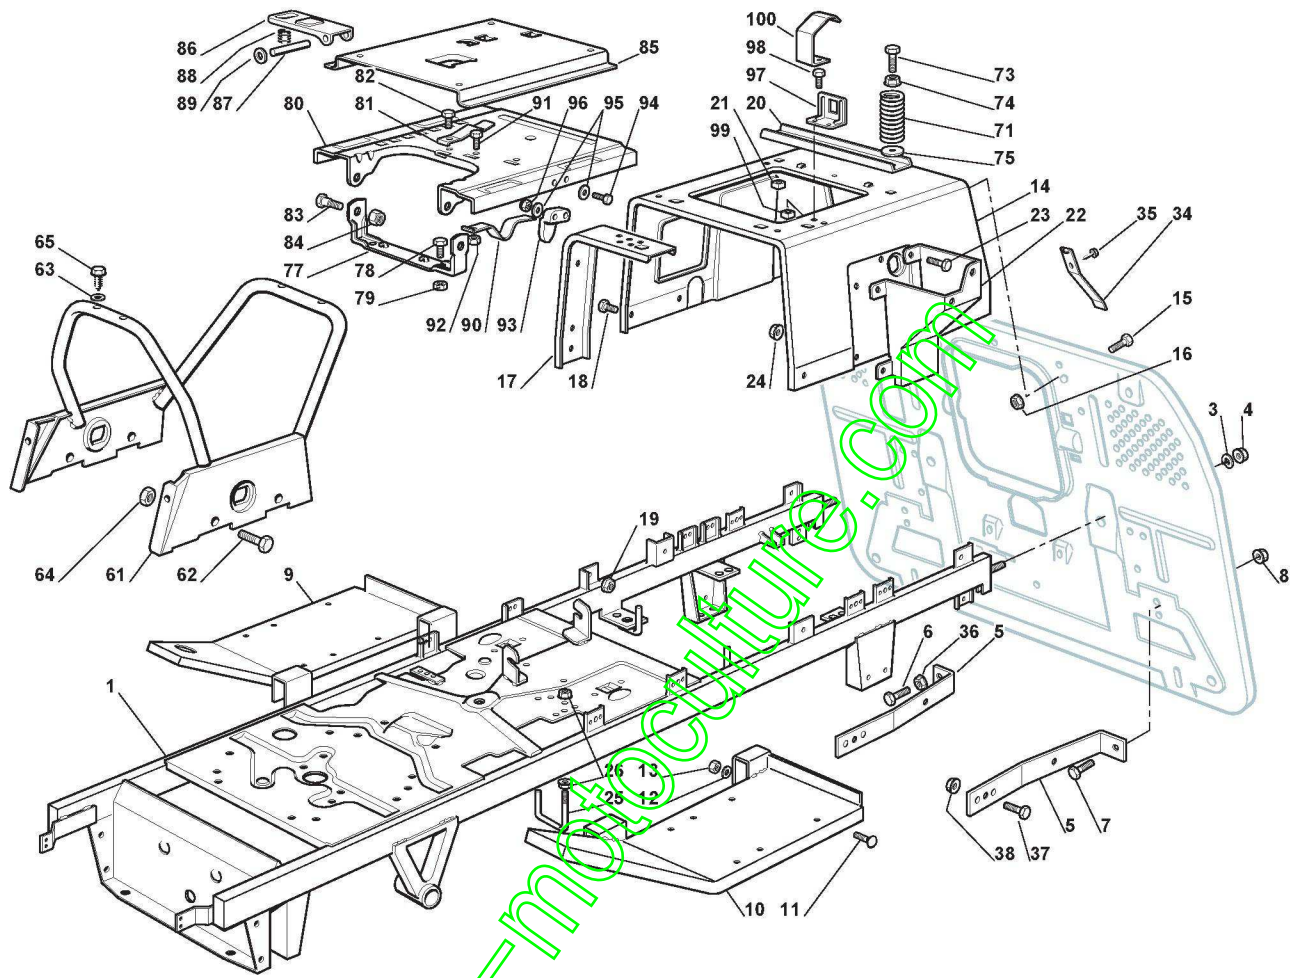

Chassis

Réf. N°	Q.té :	Code article	Description	Articles	De	Jusqu'à
1	1	382800067/1	Chassis	To 31-August-2003		
1	1	382800075/0	Chassis	From 01-September-2003		
3	2	112585100/0	Rondelle			
4	2	112295200/0	Ecrou			
5	2	325774273/0	Renforcement	To 31-August-2003		
5	2	325774273/1	Renforcement	From 01-September-2003		
6	1	112691100/0	Vis			
7	3	112793102/0	Vis			
8	4	112293201/0	Ecrou			
9	1	382510041/2	Marchepied Droit Support			
10	1	382510043/2	Support Marchepied Gauche			
11	4	112815245/0	Vis			
12	4	112523040/0	Rondelle			
13	4	112154510/0	Ecrou			
14	1	325785133/4	Support Siege			
15	5	112791011/0	Vis			
16	5	112292102/0	Ecrou			
17	2	325650065/0	Renforcement			
18	6	112791011/0	Vis			
19	6	112292102/0	Ecrou			
20	1	325650067/0	Renforcement			
21	2	112360420/0	Ecrou			
22	1	325785137/0	Support			
23	4	112791011/0	Vis			
24	4	112292102/0	Ecrou			
25	1	125580019/0	Cheville Guide De Courroie			
26	2	112292102/0	Ecrou			
34	1	125430238/0	Ressort			
35	1	112731580/0	Vis			
36	1	112293200/0	Ecrou			
37	2	112793102/0	Vis			
38	2	112293201/0	Ecrou			
61	1	382650041/1	Chassis			
62	4	112792611/0	Vis			
63	4	112521330/0	Rondelle			
64	4	112293201/0	Ecrou			
65	4	112731350/0	Vis			
71	2	125430205/1	Ressort			
73	2	125943001/0	Vis			
74	2	112293201/0	Ecrou			
75	2	112523070/0	Rondelle			
77	1	382774207/0	Etrier Support Siege			
78	2	112792611/0	Vis			
79	2	112293201/0	Ecrou			
80	1	325785149/0	Support Siege Fixe	To 31-August-2002		
80	1	325785149/2	Support Siege Fixe	From 01-September-2002		
81	1	125430203/0	Ressort			
82	1	112731580/0	Vis