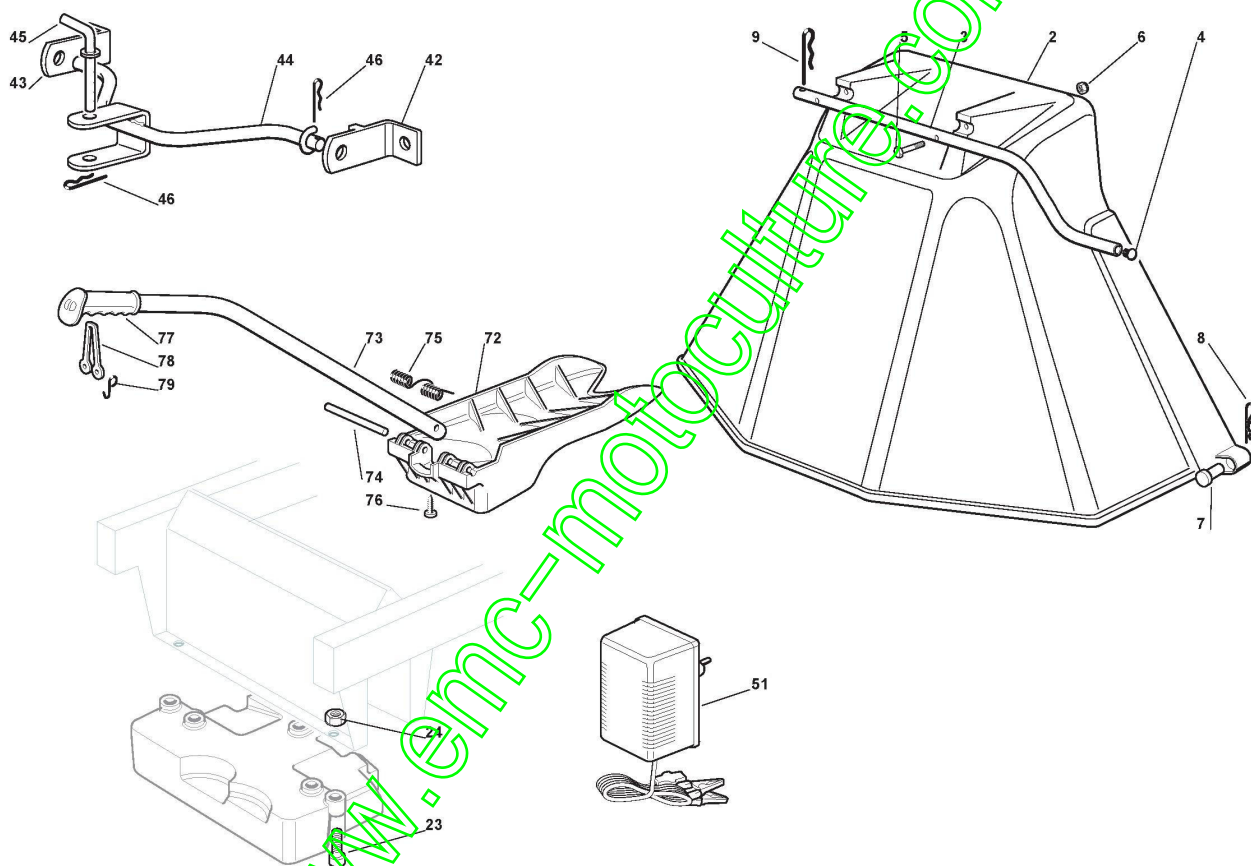

Accessoires Sur Demande

Réf. N°	Q.té :	Code article	Description	Articles	De	Jusqu'à
2	1	382400003/0	Protection Sortie			To 31-August-2003
2	1	382400003/1	Protection Sortie		From	
3	1	325869043/0	Support Arriere			
4	2	118566112/0	Bouchon Tube Guidon			
5	2	112689515/0	Vis			
6	2	112154510/0	Ecrou			
7	2	125510022/0	Pivot			To 31-August-2012
7	1	125510022/1	Pivot		From	
8	2	124487998/0	Goupille			
9	1	124487999/0	Goupille			
23	3	112760520/0	Vis			
24	3	112155000/0	Ecrou			
42	1	382735502/0	Etrier			
43	1	325774213/0	Etrier			
44	1	382033105/1	Tige			To 31-August-2014
44	1	382033115/0	Barre De Trainage		From	
45	1	125510021/1	Pivot			
46	2	124487999/0	Goupille			
51	1	182180050/0	Chargeur De Batteries	CE Plug		To 31-August-2009
51	1	182180090/0	Chargeur De Batteries 12V 1A - CE Plugg	CE Plug	From 01-Septem	
72	1	325140097/0	Deflecteur			
73	1	325394005/0	Guidon			
74	1	125510077/0	Pivot			
75	1	125430245/0	Ressort			
76	1	112735405/0	Vis			
77	1	325280000/1	Branche			
78	1	125840011/0	Tirant Elastique			To 31-August-2003
78	1	125840011/1	Tirant		From	
79	2	125253004/0	Crochet Fixage Kit Mulching			

www.emc-motoculture.com