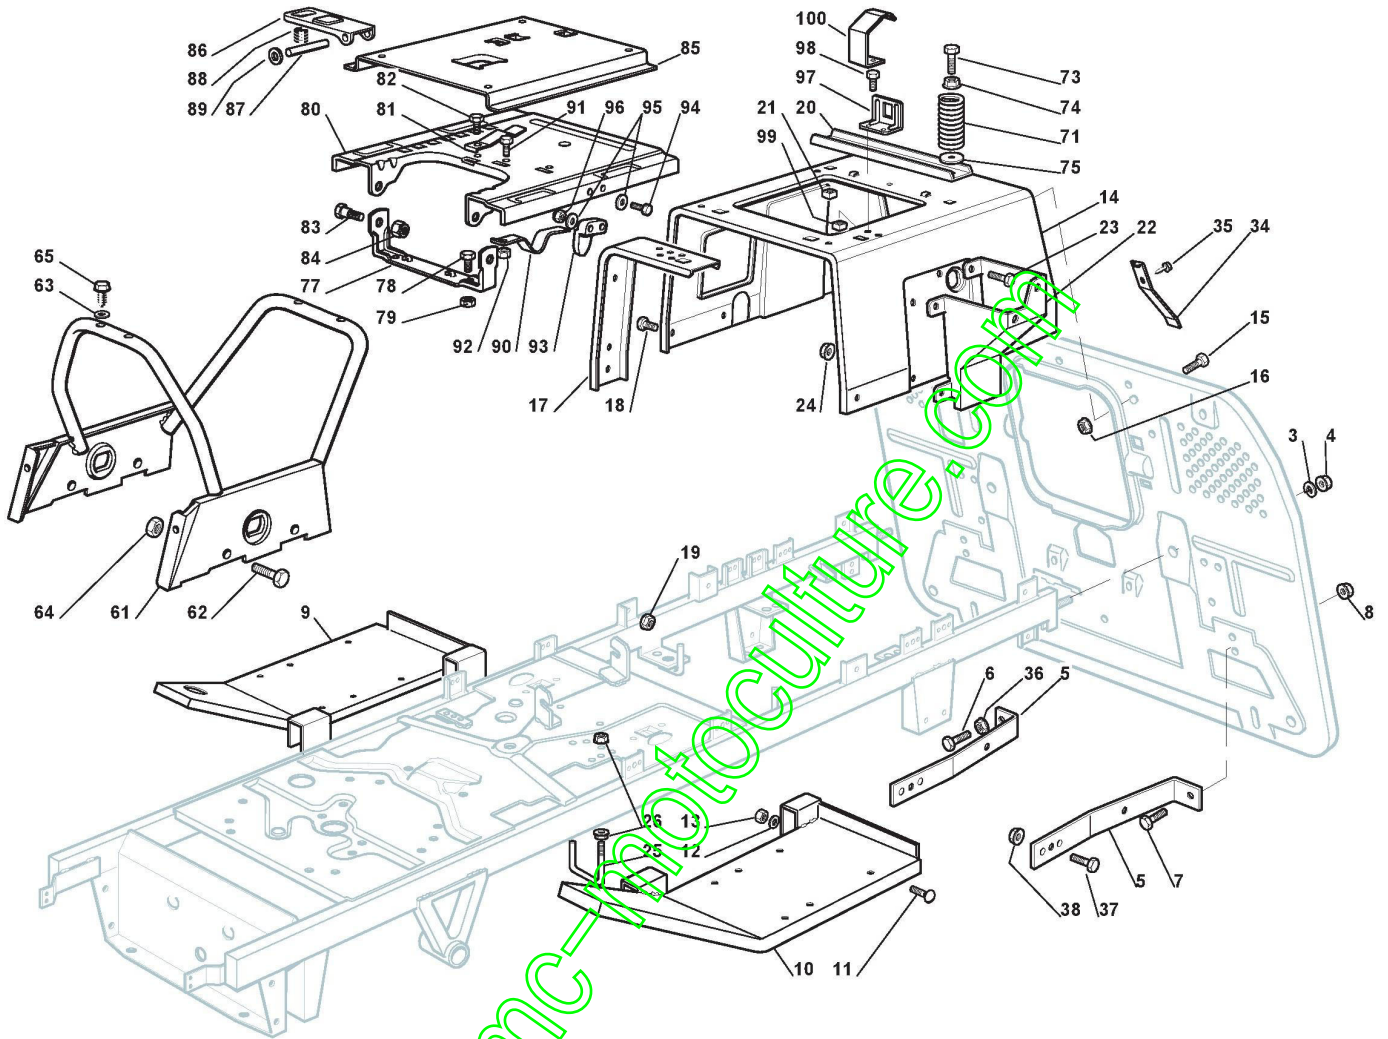

Chassis

Réf. N°	Q.té :	Code article	Description	Articles	De	Jusqu'à
3	2	112585100/0	Rondelle			
4	2	112295200/0	Ecrou			
5	2	325774273/1	Renforcement			
6	1	112691100/0	Vis			
7	3	112793102/0	Vis			
8	4	112293201/0	Ecrou			
9	1	382510041/2	Marchepied Droit Support			
10	1	382510043/2	Support Marchepied Gauche			
11	4	112815245/0	Vis			
12	4	112523040/0	Rondelle			
13	4	112154510/0	Ecrou			
14	1	325785133/4	Support Siege			
15	5	112791011/0	Vis			
16	5	112292102/0	Ecrou			
17	2	325650065/0	Renforcement			
18	6	112791011/0	Vis			
19	6	112292102/0	Ecrou			
20	1	325650067/0	Renforcement			
21	2	112360420/0	Ecrou			
22	1	325785137/1	Support			
23	4	112791011/0	Vis			
24	4	112292102/0	Ecrou			
25	1	125580019/0	Cheville Guide De Courroie			
26	2	112292102/0	Ecrou			
34	1	125430238/0	Ressort			
35	1	112731580/0	Vis			
36	1	112293200/0	Ecrou			
37	2	112793102/0	Vis			
38	2	112293201/0	Ecrou			
61	1	382650041/1	Chassis			
62	4	112792611/0	Vis			
63	4	112521330/0	Rondelle			
64	4	112293201/0	Ecrou			
65	4	112731350/0	Vis			
71	2	125430205/1	Ressort			
73	2	125943001/0	Vis			
74	2	112293201/0	Ecrou			
75	2	112523070/0	Rondelle			
77	1	382774207/0	Etrier Support Siege			
78	2	112792611/0	Vis			
79	2	112293201/0	Ecrou			
80	1	325785149/2	Support Siege Fixe			
81	1	125430203/0	Ressort			
82	1	112731580/0	Vis			
83	2	122524970/2	Pivot			
84	2	112155010/0	Ecrou			
85	1	325785147/0	Support Siege			
85	1	325785147/1	Support Siege		From 01-Septem	To 31-August- 2009