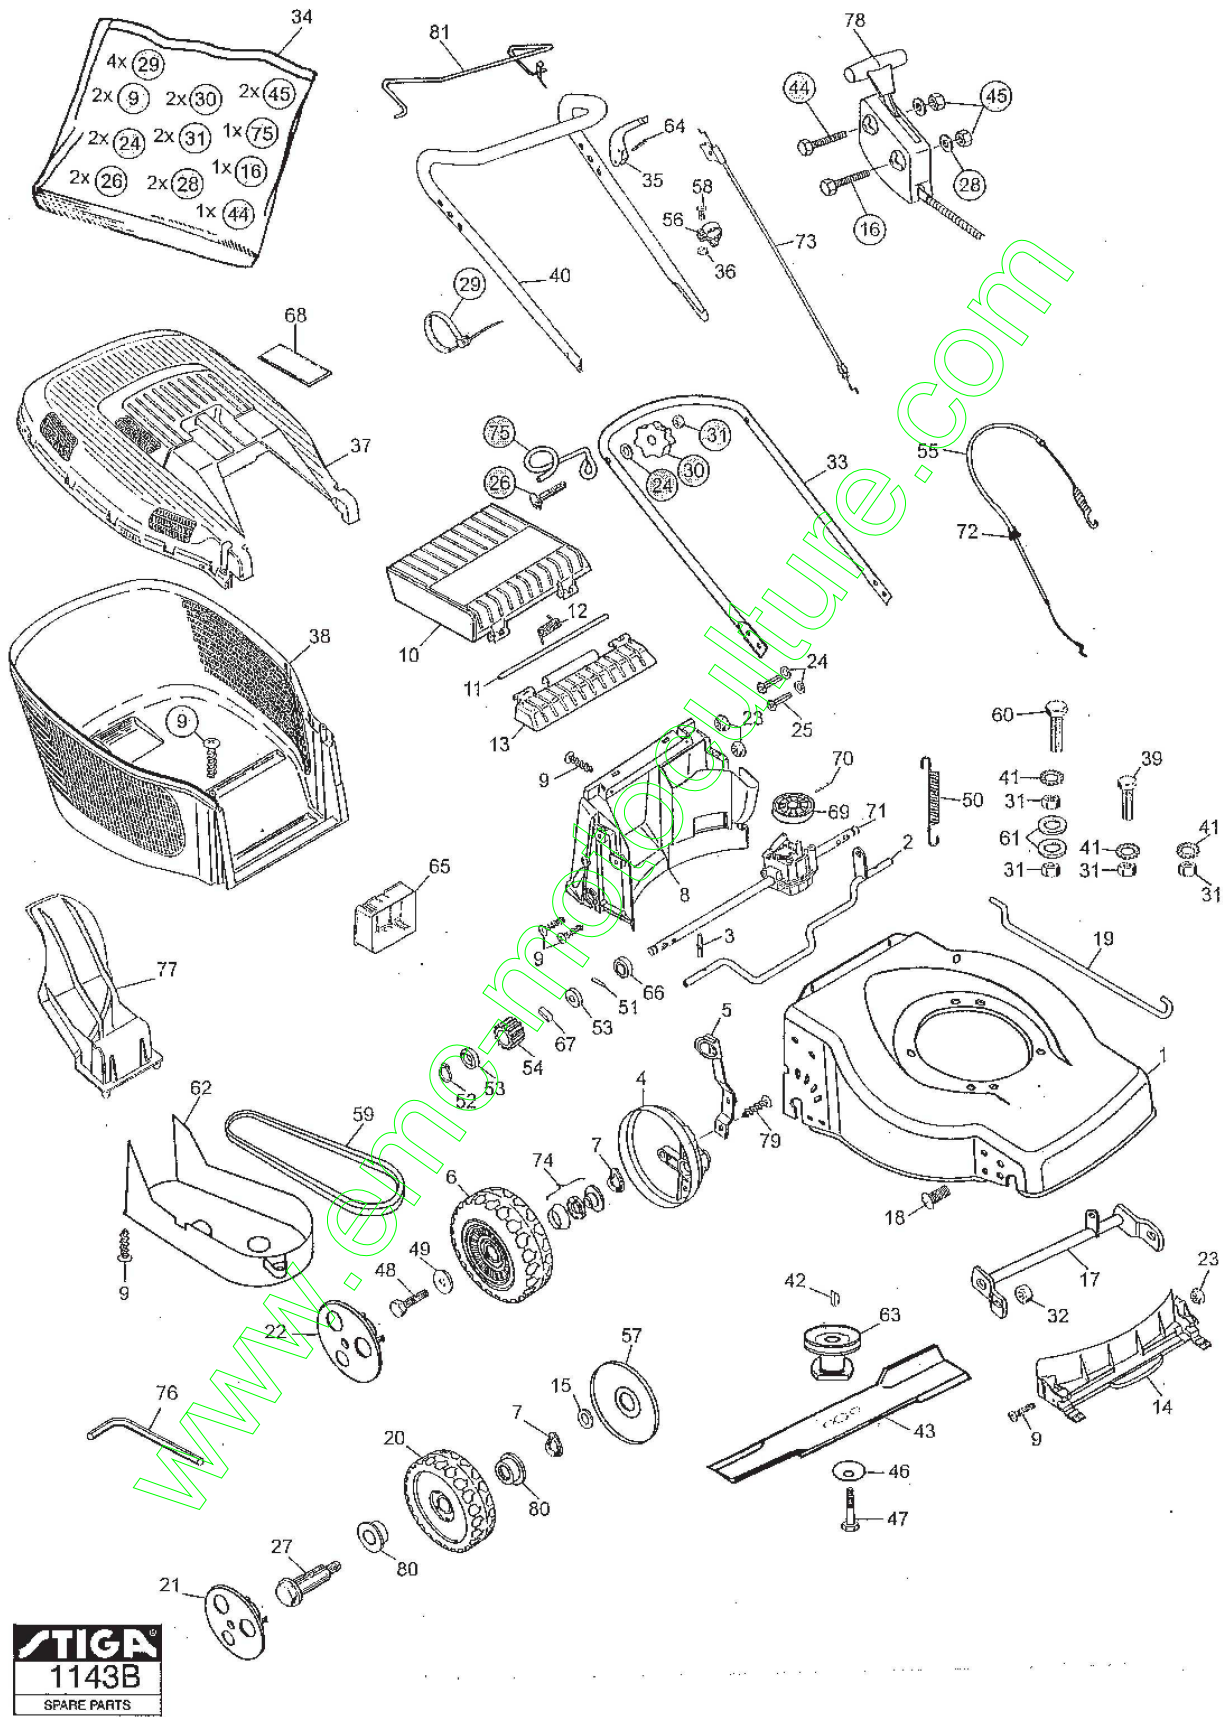

Tondeuses

Réf. N°	Q.té :	Code article	Description	Articles	De	Jusqu'à
1	1	1117-3263-08	Châssis Vert	594 603		
2	1	1117-1173-01	Shaft-Backside	594 603		
3	2	9595-0212-00	Locating Pin	594 603		
4	2	1117-3256-01	Couvre Roues	594 603		
5	2	1117-1174-01	Levier, Reglage Hauteur	594 603		
6	2	1111-2665-01	Roue	Inkl. pos 74 _ 594 603		
7	4	9694-0003-00	Rondelle	594 603		
8	1	1117-3008-01	Rear Baffle	594 603		
9	14	9836-9516-12	Vis	594 603		
10	1	1117-1156-04	Rear Flap (Green Ral6032)	594 603		
11	1	1117-1143-01	Shaft For Rear Flap	594 603		
12	1	1117-1126-01	Spring-Rear Flap	594 603		
13	1	1117-1155-04	Rear Flap Fixation (Green Ral6032)	594 603		
14	1	1117-3007-01	Front Baffle	594 603		
15	2	9699-0078-02	Rondelle	594 603		
16	1	9997-0560-12	Vis	594 603		
17	1	1117-1334-01	Front Shaft	594 603		
18	2	9865-0816-16	Vis	594 603		
19	1	1117-1130-01	Connection Rod	594 603		
20	2	1111-3163-01	Roue	594 603		
21	2	1111-3084-07	Hub Cap 175 (Grey) 7-11	2 594 603		
22	2	1111-3085-07	Hub Cap-Grey	594 603		
23	6	1117-1131-01	Ecrou	594 603		
24	6	9699-0028-02	Rondelle	594 603		
25	4	1117-1364-01	Boulon	594 603		
26	2	9898-0845-12	Vis	594 603		
27	2	1111-3164-01	Pivot	594 603		
28	2	9699-0024-02	Rondelle	594 603		
29	4	9579-0008-00	Cable Holder	594 603		
30	2	1117-3194-01	Poignée	594 603		
31	6	9799-0831-02	Ecrou	594 603		
32	2	9716-0831-02	Ecrou	594 603		
33	1	1117-1149-01	Handle Tube-Lower	594 603		
34	1	1117-3195-01	Assy Kit	594 603		
35	1	1117-3221-01	Opc Lever (Red)	594 603		
36	1	9799-0631-02	Ecrou	594 603		
37	1	1117-1157-04	Grassbag-Upper (Green Ral6032)	Inkl. pos 68 _ 594 603		
38	1	1117-1218-01	Lower Grass Bag (Black)	594 603		
39	2	9997-0835-12	Vis	594 603		
40	1	1117-1095-01	Mancheron, Partie Superieure	594 603		
41	3	9678-0009-02	Rondelle	594 603		
42	1	9600-0014-00	Clef	594 603		
43	1	1117-3354-01	Lame	594 603		
44	1	9997-0550-16	Vis	594 603		
45	2	9799-0531-02	Ecrou	594 603		
46	1	1117-1065-01	Rondelle	594 603		
47	1	9987-5251-12	Vis	594 603