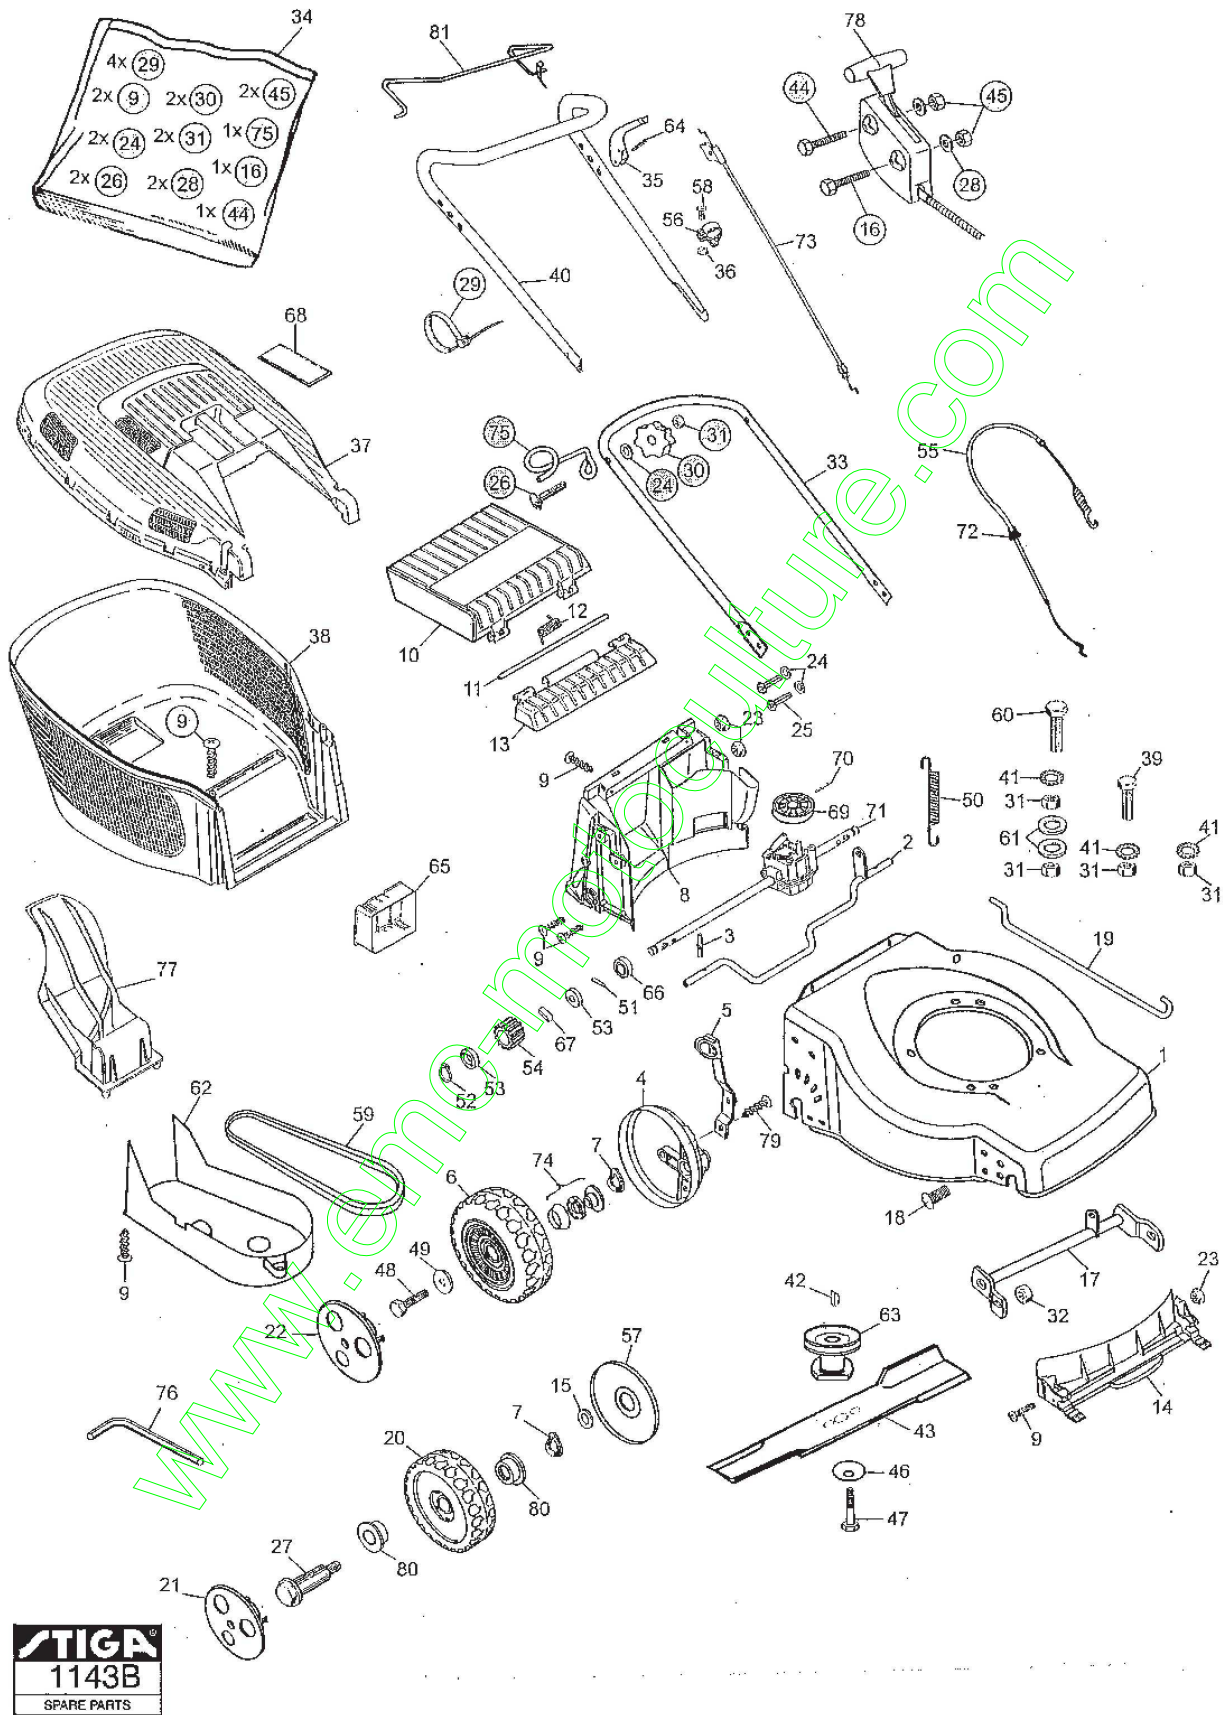

Tondeuses

Réf. N°	Q.té :	Code article	Description	Articles	De	Jusqu'à
48	2	9997-0614-16	Vis	594 603		
49	2	1117-1175-01	Rondelle	594 603		
50	1	1117-1120-01	Ressort	594 603		
51	2	9591-0011-00	Pivot	594 603		
52	2	1117-1083-01	Circlip	594 603		
53	4	1111-2830-01	Rondelle	594 603		
54	2	1111-3075-01	Roue Dentée	594 603		
55	1	1117-1190-01	Câble Embrayage	Inkl. pos 72 _ 594 603		
56	1	1117-1114-01	Support	594 603		
57	2	1117-1161-01	Protection Roue	594 603		
58	1	9865-0616-16	Vis	594 603		
59	1	1117-3017-01	Courroie	594 603		
60	1	9997-0845-12	Vis	594 603		
61	2	9699-0062-02	Rondelle	594 603		
62	1	1117-1147-01	Protection Courroie	594 603		
63	1	1117-1387-01	Blade Mount	594 603		
64	1	9595-0258-00	Locating Pin	594 603		
65	1	1111-2927-01	Battery Holder	594 603		
66	2	9549-0053-00	Roulement À Billes	594 603		
67	2	1111-3256-01	Clavette	594 603		
68	1	1117-1135-02	Bouchon	594 603		
69	1	1117-3018-01	Poulie	594 603		
70	1	1111-2382-01	Goupille	594 603		
71	1	1117-3016-01	Groupe Traction	Inkl. pos 69, 70 _ 594 603		
72	1	1134-3203-04	Caoutchouc	594 603		
73	1	1117-1183-01	Opc Cable	594 603		
74	2	1111-3296-01	Roulement À Billes	594 603		
75	1	1117-1116-01	USE 1117-1392-01	594 603		
76	1	1117-1355-01	Socket Wrench	594 603		
77	1	1117-3001-01	Mulch Plug (Yellow)	594 603		
78	1	1117-3185-01	Accélérateur	594 603		
79	2	9836-9512-12	Vis	594 603		
80	4	9549-0053-00	Roulement À Billes	594 603		
81	1	1117-1374-01	Lever	594 603