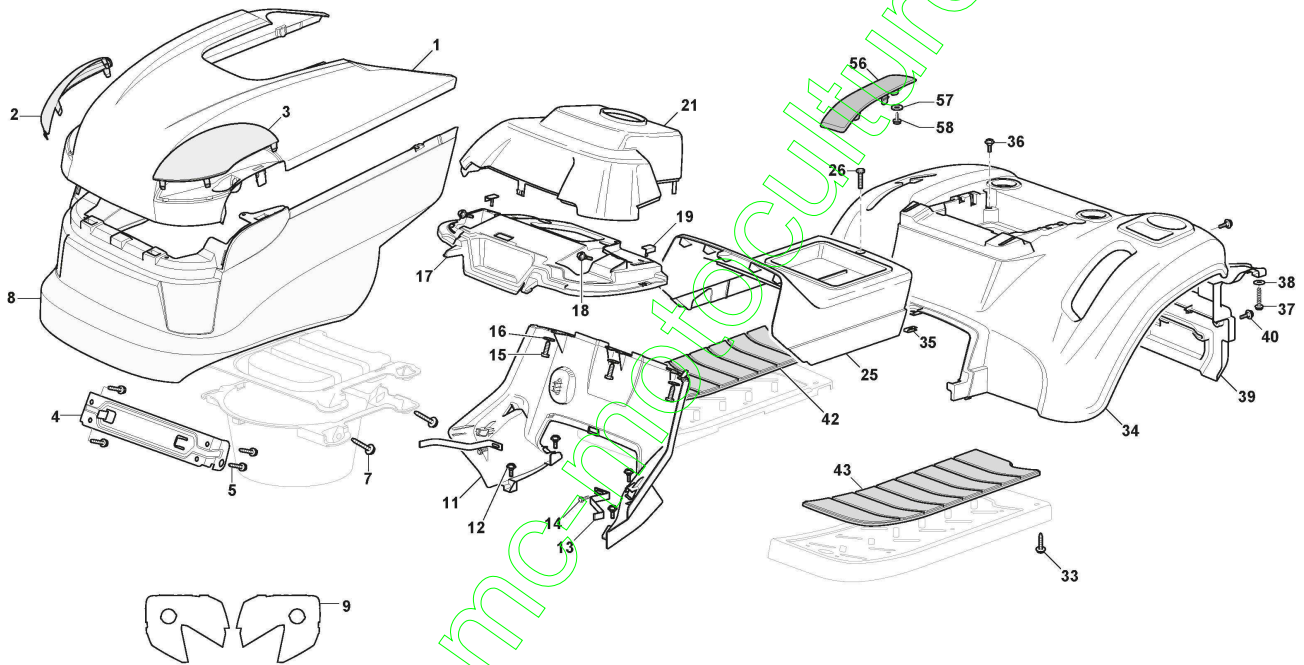

www.encyclopedie.com

Carrosserie

Réf. N°	Q.té :	Code article	Description	Articles	De	Jusqu'à
1	1	325076910/0	Capot Superieure Rouge			To S/N 195979
1	1	325076910/1	Capot Superieure Rouge		From S/N 195979	
2	1	325410901/0	Panneau Droit			
3	1	325410902/0	Panneau Gauche			
4	1	325785365/0	Support Capot			
5	4	112735403/0	Vis			
7	4	112728692/0	Vis			
8	1	325076911/0	Capot Inferieure		From 2013	To 2013
8	1	325076911/1	Capot Inferieure		From 01-Septem- ber-2013	
9	1	114365476/1	Autocollant Parabole Phare			
11	1	325785298/0	Support Tableau Comm.			
12	4	125943010/0	Vis			
13	2	325270325/0	Guide			
14	2	112735599/0	Vis			
15	3	112735406/0	Vis			
16	3	112523040/0	Rondelle			
17	1	325120202/1	Console			To 31-August- 2011
17	1	325120209/0	Console		From 2013	
17	1	325120259/0	Console		From S/N 88417	To S/N DD251286
17	1	325120259/1	Console		From S/N 2013	To S/N 2013
17	1	325120259/2	Console		From S/N 230508	
18	2	125943010/0	Vis			
19	2	325260003/0	Caoutchouc			
21	1	325120203/0	Couverture de tableau			
25	1	325110383/1	Couvre, Rouge			To S/N DD274539
25	1	325110383/2	Couvre, Rouge		From S/N 2013	
26	1	125943010/0	Vis			
33	4	112735406/0	Vis			
34	1	325110382/0	Couvre Roues Rouge			To S/N DD274539
34	1	325110382/1	Couvre Roues Rouge		From S/N 2013	
35	1	112437506/0	Plaquette			
36	2	125943010/0	Vis			
37	2	112735406/0	Vis			
38	2	112523040/0	Rondelle			
39	1	325547208/1	Plaque Arriere			To 31-August- 2013
39	1	325547208/2	Plaque Arriere		From 2013	
40	2	125943010/0	Vis			
42	1	325110384/0	Couvre Marchepied Droit	As Optional - Not present on all assortment		
43	1	325110385/0	Couvre Marchepied Gauche	As Optional - Not present on all assortment		
56	1	325207190/0	Couvercle			To S/N 2013
56	1	325207190/1	Couvercle		From S/N 20LA3RON 018650	
57	4	112523050/0	Rondelle			
58	2	112735403/0	Vis