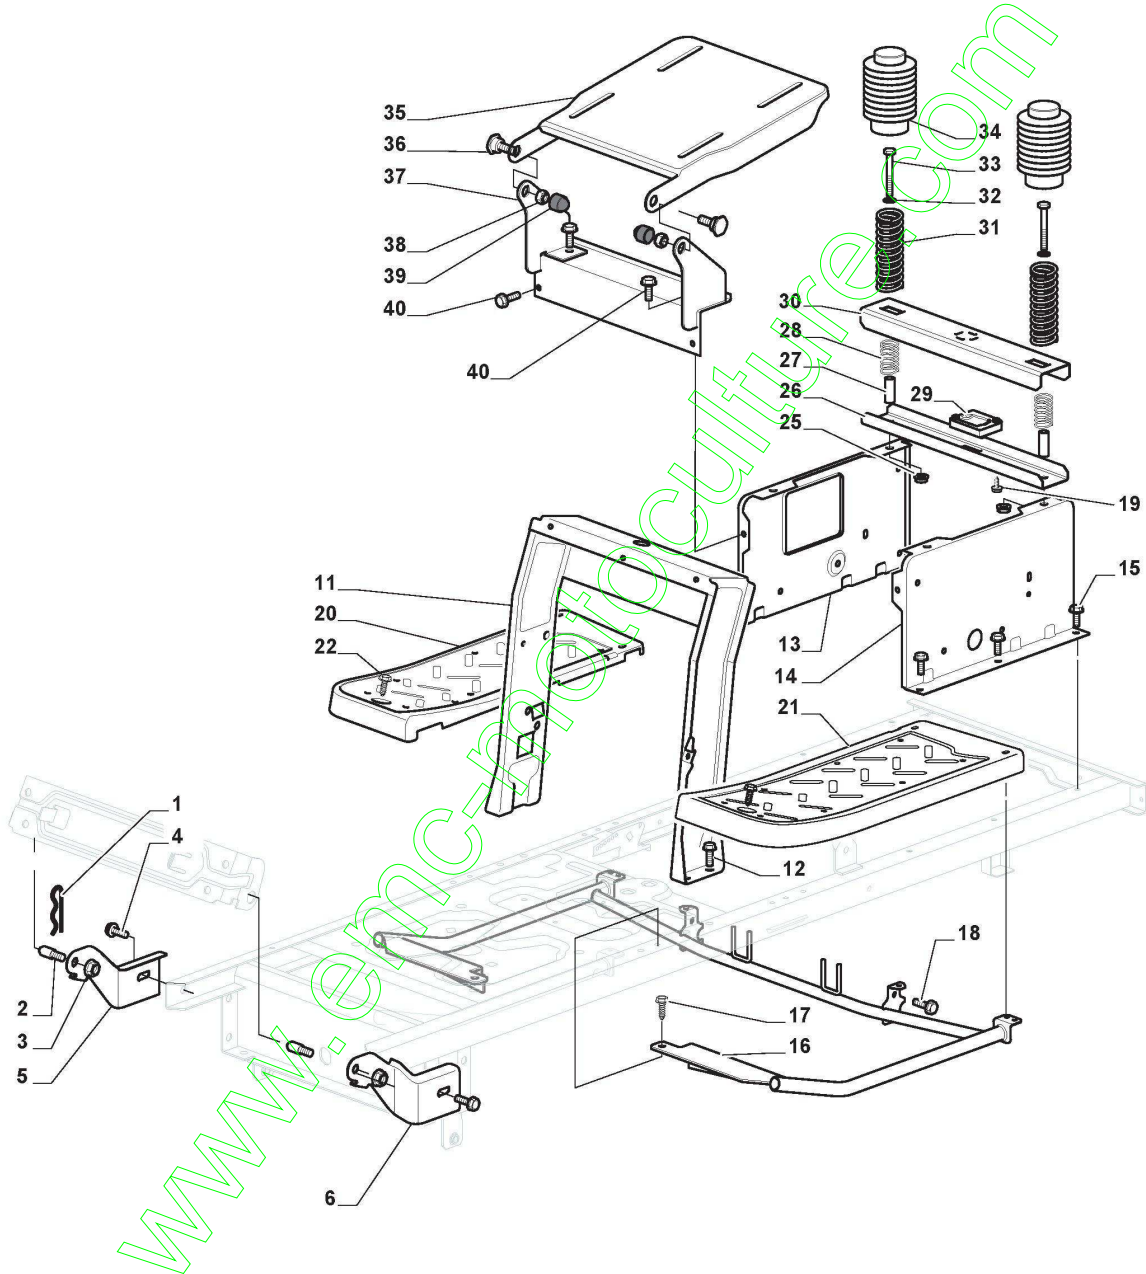

Chassis

Réf. N°	Q.té :	Code article	Description	Articles	De	Jusqu'à
1	1	124487998/0	Goupille			
2	2	125510079/1	Pivot			To S/N
2	2	125510169/0	Pivot		From S/N 19DA3RON	
3	2	112154210/0	Ecrou		003315	To
3	2	112155000/0	Ecrou		From	
4	2	112735599/0	Vis		01-Septem ber-2013	
5	1	325547225/0	Plaquette Droit			
6	1	325547227/0	Plaquette Gauche			
11	1	382785169/1	Support Tube De Direction			
12	4	125943009/0	Vis			
13	1	325785331/1	Support Siege Droit			
14	1	325785333/1	Support Siege Gauche			
15	6	125943009/0	Vis			
16	1	382785197/0	Support Marchepied	For Hydrostatic Models		
17	2	125943009/0	Vis			
18	2	125943009/0	Vis			
19	2	112728686/0	Vis			
20	1	325500041/1	Marchepied Droit			
21	1	325500043/1	Marchepied Gauche			
22	2	112735599/0	Vis			
25	2	112293201/0	Ecrou			
26	1	325820109/0	Support Siege			
26	1	325820109/1	Support Siege			
27	2	125160048/0	Entretoise			
28	2	125430263/0	Ressort			
29	1	325785379/0	Support			To
29	1	325785379/1	Support		From	
30	1	325820111/1	Switch Comand Cross		01-Septem ber-2013	
31	2	125430264/0	Ressort			
32	2	112521350/0	Rondelle			
33	2	112691400/0	Vis			
34	2	325122002/0	Protecteur			
35	1	382547061/0	Plaquette			
36	2	122524970/2	Pivot			From S/N
36	2	122524970/3	Goupille		From S/N 88153	
37	1	382820151/0	Support Siege			To S/N
37	1	382820151/1	Support Siege		From S/N	
38	2	112155010/0	Ecrou		20EA3RON	
39	2	118203854/0	Capot		000612	
40	4	125943009/0	Vis