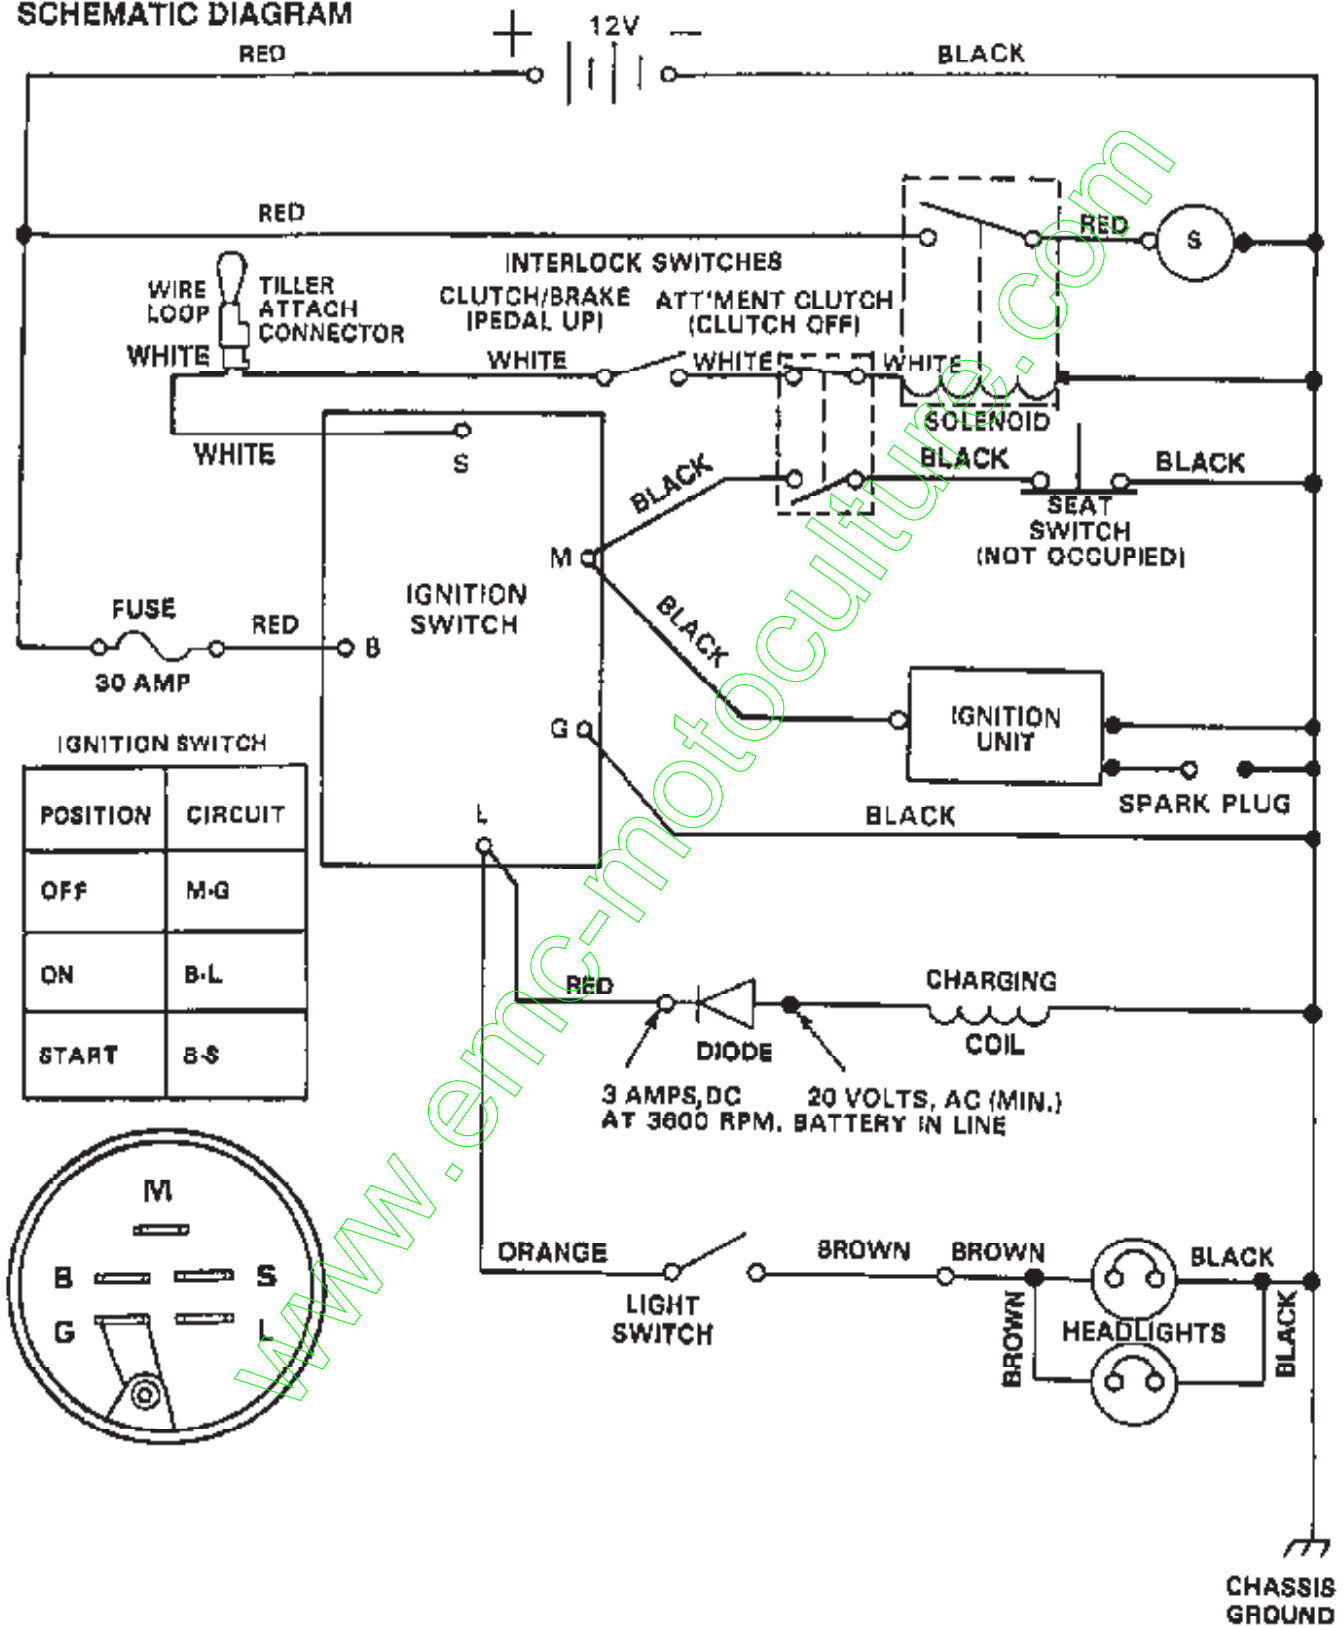

Ref #	Part Number	Qty	Description
61	76020412		COTTER PIN
62	105705X		SUB= 125829X
63	74760624		SUB= 74930624
64	108056X		BUSHING YT
65	19131612		WASHER GT
66	8330H		KEY STD
67	23180606		SCREW
68	110810		SUB= 110810X
69	19151216		WASHER
70	12000037		KLIP RING
71	17080408		SCREW
72	105844X		SUB= 125637X
73	71673		PLUNGER CAP T
74	76020308		SUB= 3145
75	121749X		WASHER
76	12000022		E-RING
77	6431J		PAD-SPACER T
78	11050600		LOCKWASHER
79	73350600		NUT
80	110807X		NUT T
81	101200K		SPACER LT
82	13310300		STREET ELBOW LT
83	13290300		PLUG T
84	122083X		SPARK ARREST KIT
85	73710700		NUT LOCK YTH

www.emc-motoculture.com

ROPER LAWN TRACTOR - - MODEL NUMBER LT120CR

SCHEMATIC DIAGRAM

WIRING INSULATED CLIPS

If Insulated Clips and Cable Ties were removed for servicing of unit, they should be replaced to properly secure your wiring.