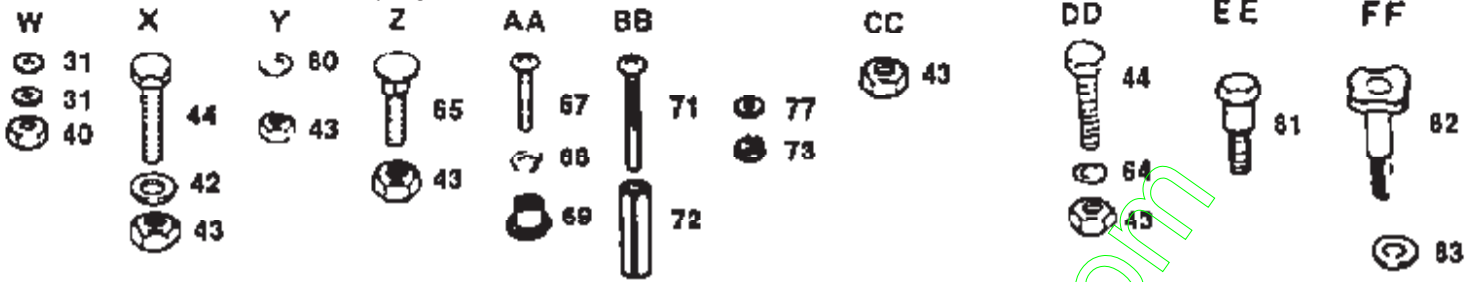

www.emc-motoculture.com

NOTE: All component dimensions given in U.S. inches.

1 inch = 25.4 mm

www.emc-motoculture.com

Ref #	Part Number	Qty	Description
3	17021008		SCREW
6	19131312		WASHER
10	73680600		SUB= 73690600
12	74760612		SUB= 74780612
13	72140606		BOLT
21	105848X		"BOLT, SHOULDER LT"
32	74760512		BOLT
33	73680500		SUB= 73690500
34	74760616		BOLT
38	110739X		WASHER T
39	73980600		NUT SPECIAL T

www.emc-motoculture.com

NOTE: All component dimensions given in U.S. inches.

1 inch = 25.4 mm

www.emc-motoculture.com

Ref #	Part Number	Qty	Description
31	19091216		WASHER PM
40	73220400		SUB= 50675
42	19131312		WASHER
43	73680600		SUB= 73690600
44	74760616		BOLT
64	19132012		WASHER
65	72140606		BOLT
67	74191008		SCREW
68	10071000		LOCKWASHER
69	2029J		WELDNUT
71	74981020		SCREW
72	7206J		SPACER LT
73	73731000		NUT
77	19070818		WASHER
80	19131614		WASHER
81	121144X		SUB= 127018X
82	120068X		"KNOB 1/2" YP"
83	19171912		WASHER