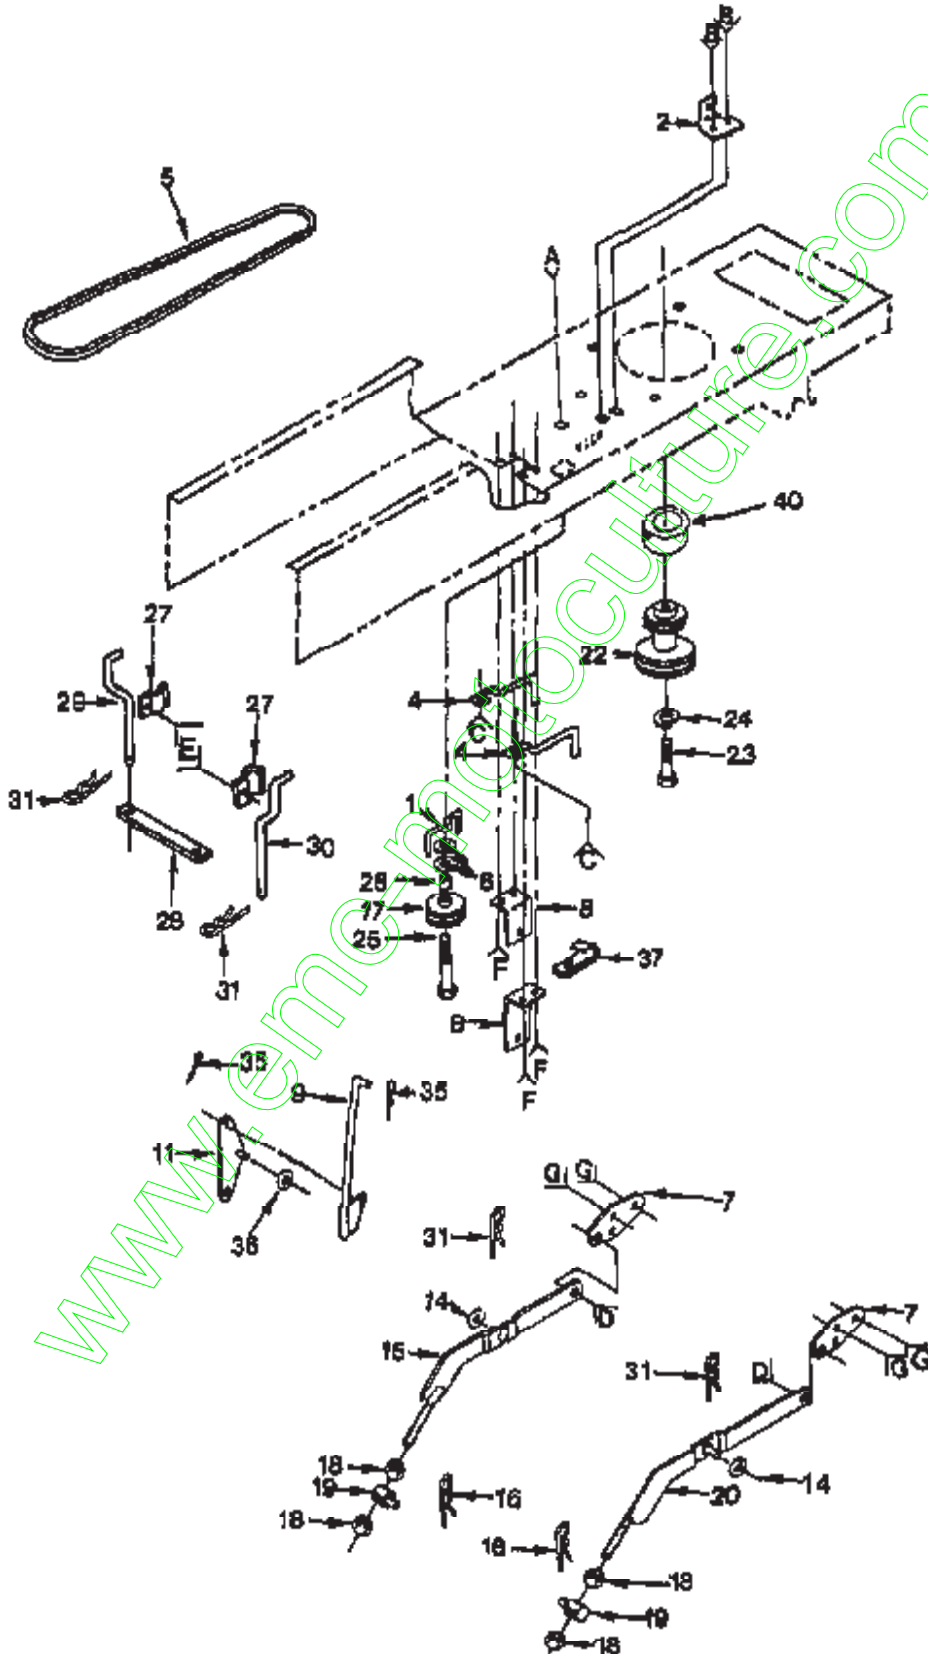

Ref #	Part Number	Qty	Description
31	19091216		WASHER PM
40	73220400		SUB= 50675
42	19131312		WASHER
43	73680600		SUB= 73690600
44	74760616		BOLT
64	19132012		WASHER
65	72140606		BOLT
67	74191008		SCREW
68	10071000		LOCKWASHER
69	2029J		WELDNUT
71	74981020		SCREW
72	7206J		SPACER LT
73	73731000		NUT
77	19070818		WASHER
80	19131614		WASHER
81	121144X		SUB= 127018X
82	120068X		"KNOB 1/2" YP"
83	19171912		WASHER

www.emc-motoculture.com

ROPER LAWN TRACTOR - - MODEL NUMBER LT120CR
DRIVE GROUP