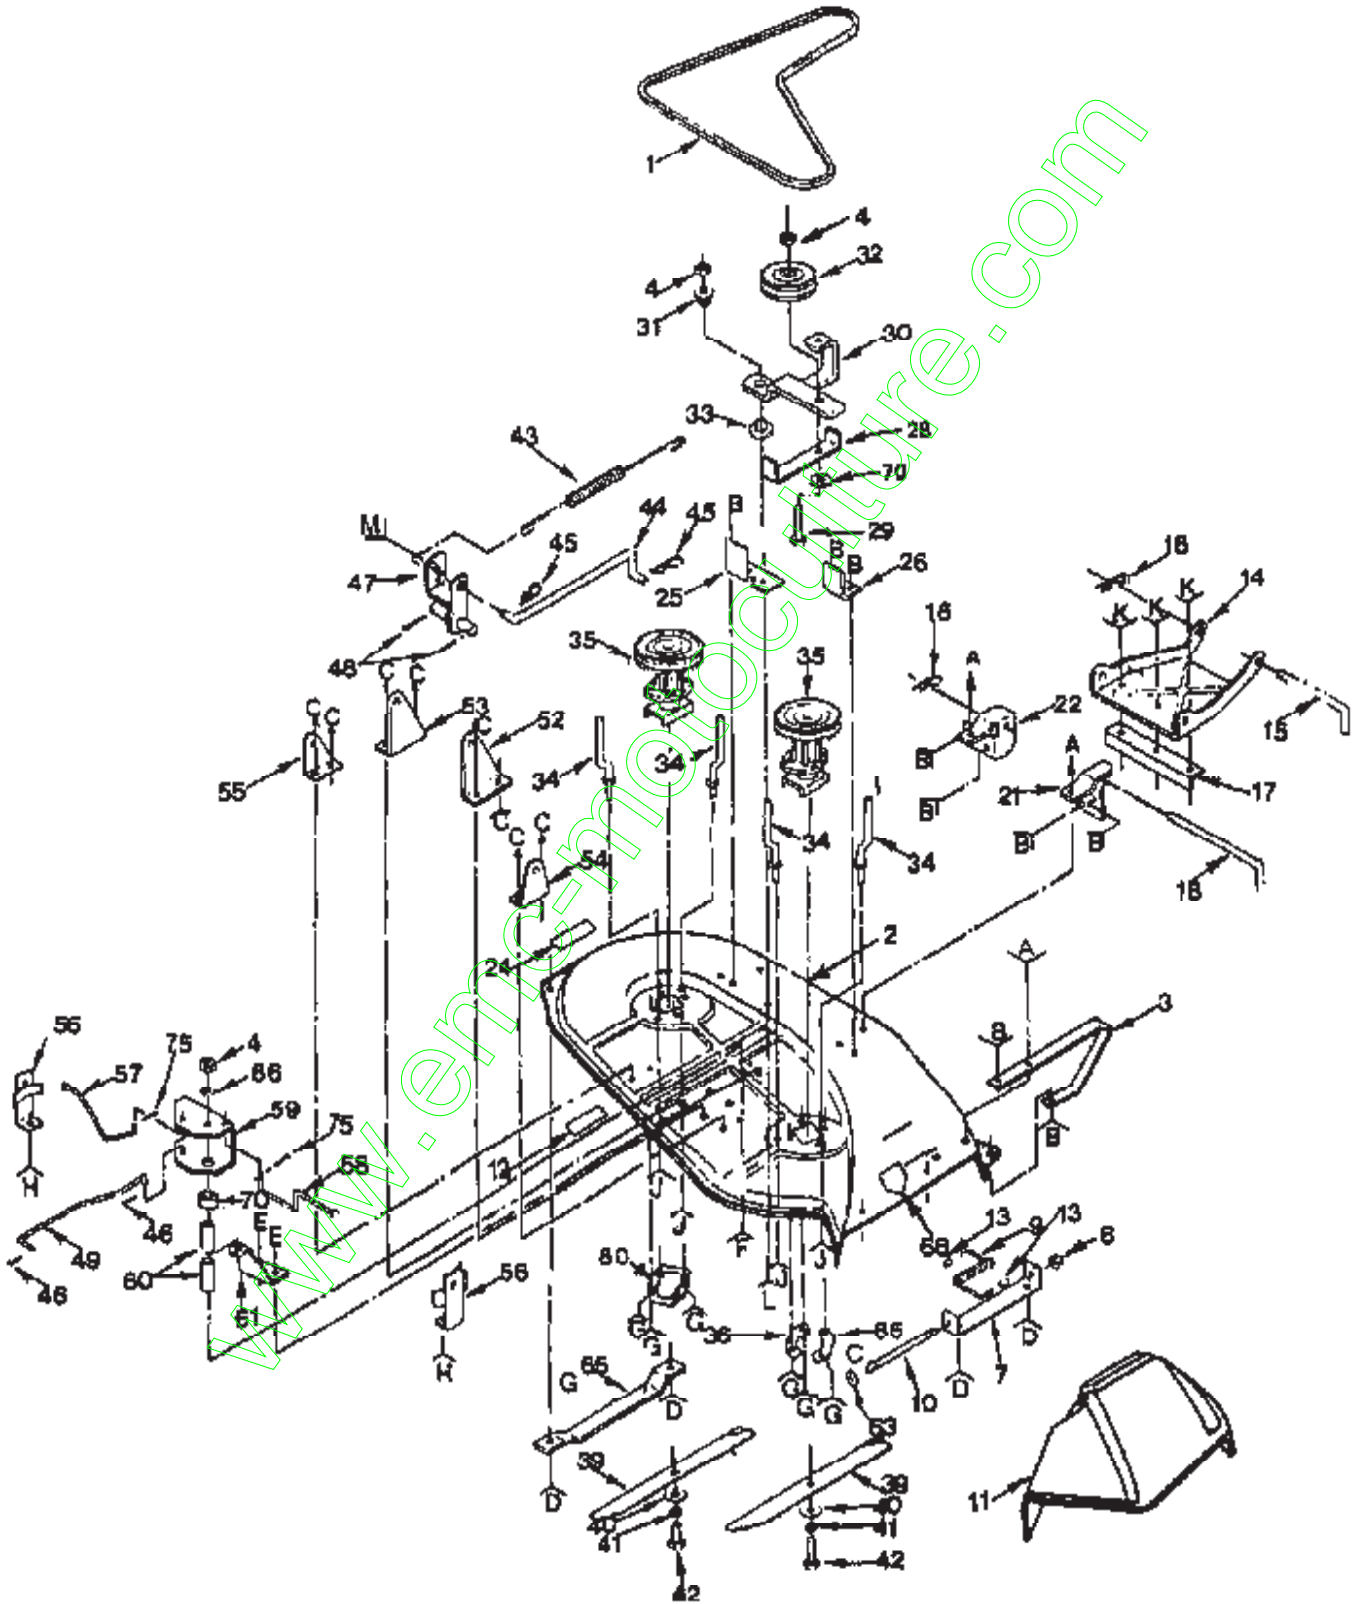

ROPER LAWN TRACTOR -- MODEL NUMBER LT120CR

38" MOWER

Ref #	Part Number	Qty	Description
1	106085X		BELT-V.79.1.MWR
2	121259X		SUB= 144725
3	8417J		SUB= 128772
4	73680600		SUB= 73690600
7	105896X		SUB= 137607
8	110452X		NUT PUSH M
9	106734X		SUB= 123713X
10	106735X		ROD-HINGE T
11	106736X		DEFLECTOR-SHLD T
12	105814X		DECAL.LT
13	105304X		CAP-SLEEVE LT
14	105662X		LINK.PARALLEL
15	105744X		"ROD, FRT. PARAL T"
16	4921H		SPRING.RETAINER
17	105872X		LINK STOP
18	109835X		HINGE PIN T
21	109598X		BRACKET RH LT
22	109597X		BRACKET LH T
24	109820X		DECAL YT
25	109503X		SUPPORT ARM T
26	109504X		STOP T
28	121314X		GUIDE BELT
29	74760632		SUB= 74930632
30	108832X		SUB= 127163X
31	106902X		SPACER RETAINER
32	121316X		PULLEY IDLER
33	106513X		"WASHER, WEAR LT"
34	102669X		BELT KEEPER LT
35	121687X		"JACKSHAFT.38""LT"
36	100668L		SUPPORT PLATE LT
39	121263X		"BLADE.38"" HI-LI"
40	19132012		WASHER
41	10030600		SUB= 10040600
42	74610624		BOLT.3/8-24X1-1/2
43	108250X		SPRING LT
44	108235X		ROD LT
45	4921H		SPRING.RETAINER
46	76020312		SUB= 3145
47	109892X		ROCKSHAFT T
48	76020616		SUB= 76020624
49	108247X		ROD BRAKE LT
52	108243X		BRACKET LT
53	108241X		BRACKET LT
54	105857X		"BRKT,SUSP RH T"
55	108673X		"BRKT,SUSP REAR LH"
56	106578X		BRAKE LT
57	106463X		"ROD, BRAKE LH LT"
58	108249X		ROD BRAKE LT
59	106456X		"BRK,BRAKE,PVT LT"
60	100672K		SPACER BRAKE LTV
61	100673L		BRACKET SUPT LTV
63	19111016		WASHER
65	7631J		RUNNER-LH M
66	19131614		WASHER
68	121349X		DECAL WARNING
70	122314X		SPACER
75	76020308		SUB= 3145
80	110445X		SUPPORT T