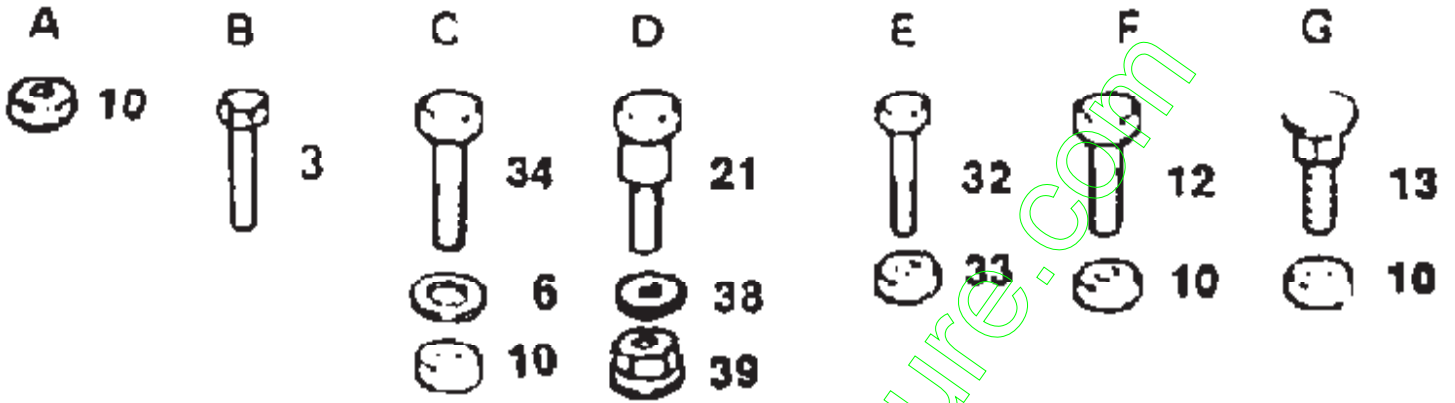

32

www.enclmotoculture.com

Ref #	Part Number	Qty	Description
31	74760644		BOLT
32	73680600		SUB= 73690600
33	74760612		SUB= 74780612
34	17490512		SCREW

www.emc-motoculture.com

NOTE: All component dimensions given in U.S. inches.
1 inch = 25.4 mm

www.emc-motoculture.com

Note: All component dimensions given in U.S. inches. 1 in. = 25.4 mm

Ref #	Part Number	Qty	Description
2	19091016		WASHER
19	73680400		SUB= 73690400
24	74641008		SUB= 71031008
26	10040400		LOCKWASHER
27	73350400		NUT
28	74780408		BOLT
29	73510400		NUT
30	74760412		BOLT LT
31	73220400		SUB= 50675
32	11050400		LOCKWASHER
43	71031008		SCREW
44	73951000		"NUT,KEPS"
47	17021008		SCREW

www.emc-motoculture.com

NOTE: All component dimensions given in U.S. inches.

1 inch = 25.4 mm

www.emc-motoculture.com

Ref #	Part Number	Qty	Description
3	17021008		SCREW
6	19131312		WASHER
10	73680600		SUB= 73690600
12	74760612		SUB= 74780612
13	72140606		BOLT
21	105848X		"BOLT, SHOULDER LT"
32	74760512		BOLT
33	73680500		SUB= 73690500
34	74760616		BOLT
38	110739X		WASHER T
39	73980600		NUT SPECIAL T

www.emc-motoculture.com

NOTE: All component dimensions given in U.S. inches.

1 inch = 25.4 mm

www.emc-motoculture.com

Ref #	Part Number	Qty	Description
31	19091216		WASHER PM
40	73220400		SUB= 50675
42	19131312		WASHER
43	73680600		SUB= 73690600
44	74760616		BOLT
64	19132012		WASHER
65	72140606		BOLT
67	74191008		SCREW
68	10071000		LOCKWASHER
69	2029J		WELDNUT
71	74981020		SCREW
72	7206J		SPACER LT
73	73731000		NUT
77	19070818		WASHER
80	19131614		WASHER
81	121144X		SUB= 127018X
82	120068X		"KNOB 1/2" YP"
83	19171912		WASHER