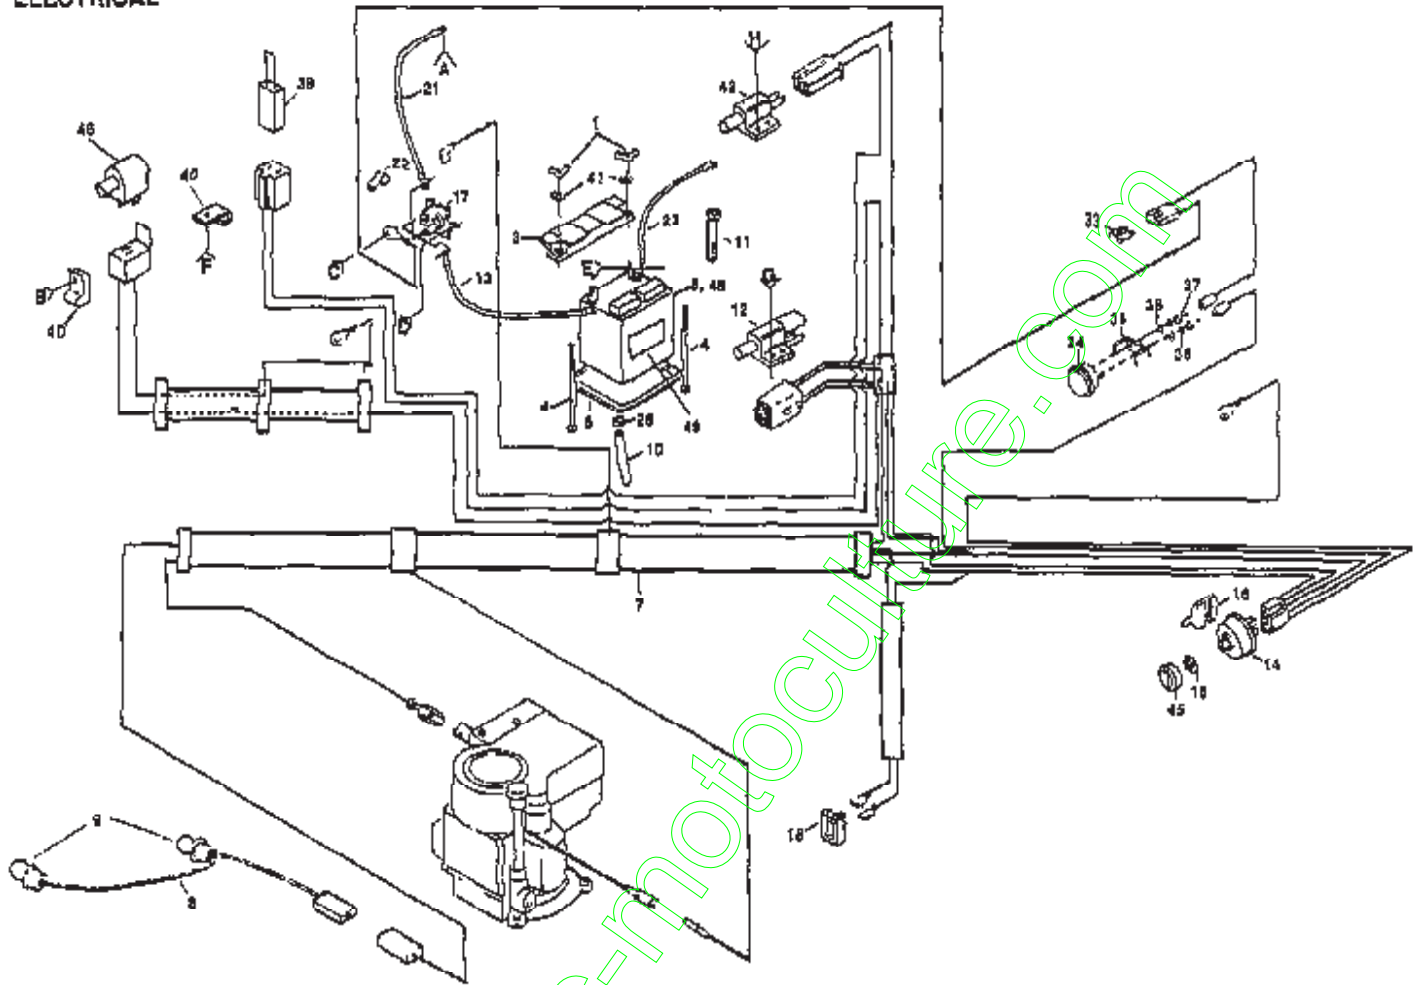

ROPER LAWN TRACTOR -- MODEL NUMBER LT120CR
ELECTRICAL

Ref #	Part Number	Qty	Description
1	73490400		SUB= 146525
3	102476X		SUB= 150109
4	72240460		BOLT
5	121265X		SUB= 123899X
6	7603J		"TRAY T, BATTERY"
7	121293X		IGN HARNESS
8	110859X		HARNESS T
9	7662J		SUB= 4152J
10	7604J		SUB= 7697J
11	7192J		WIRE TIE
12	109553X		SWITCH INTERLOCKT
13	4206J		CABLE-BATTERY T
14	4406R		SUB= STD365402
15	109788X		SUB= 124211X
16	109434X		KEY MOLDED
17	109081X		SUB= 146154
18	110712X		SWITCH LT
21	4799J		"CABLE T, BATTERY"
22	719J		SUB= 154336
23	4207J		CABLE T
25	109596X		HOSE CLAMP T
33	108824X		FUSE HYT
34	9433R		AMMETER T
35	6009J		SUB= 532131708
36	10101000		SUB= 10071000
37	73911000		NUT
38	19070818		WASHER
39	102501X		SUB= 141940
40	235R		CLIPT
41	11030400		LOCKWASHER GT
42	104445X		SWITCH-INTER. GT
45	109787X		SUB= 147626
46	121305X		SWITCH SEAT
48	121264X		"CAP,BATTERY "
49	121549X		DECAL
	121256XOE		OWNER'S MANUAL - ENGLISH
	121257XOF		OWNER'S MANUAL - FRENCH
	101539X		SHEET INSTR LT
	101572X		SHEET-INSTRUCTION (FRENCH)

www.emc-motors.com