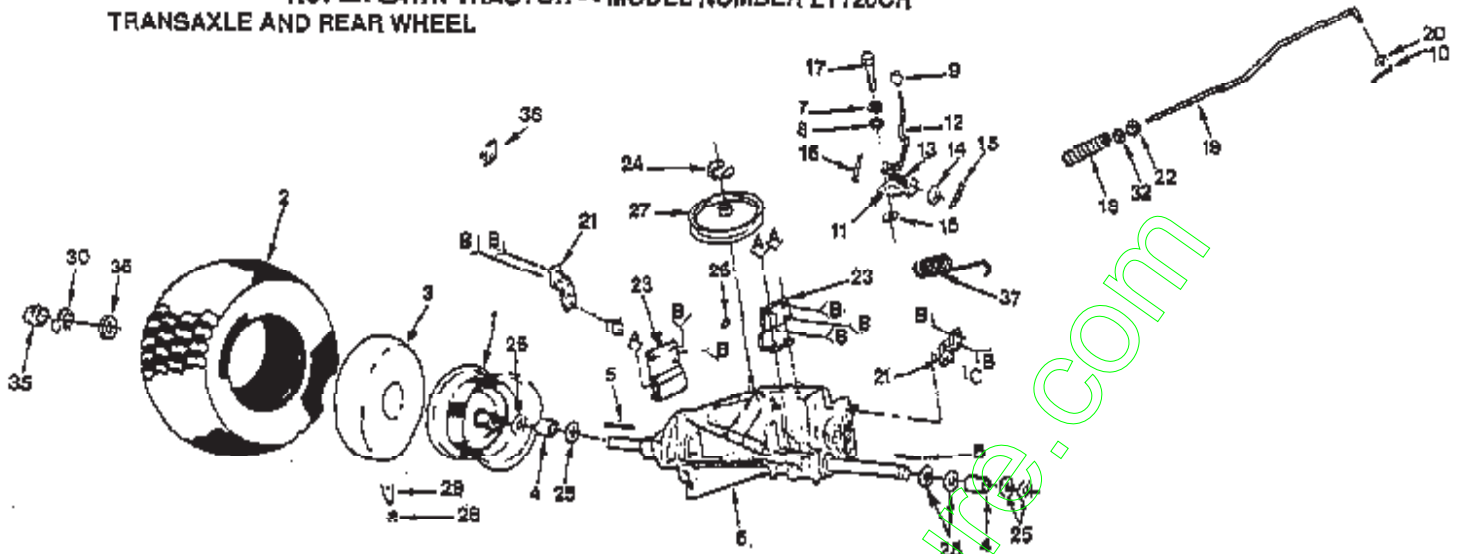

**ROPER LAWN TRACTOR -- MODEL NUMBER LT120CR
TRANSAXLE AND REAR WHEEL**

Ref #	Part Number	Qty	Description
1	106108X		SUB= 106108X417
2	106268		SUB= 122074X
3	7152J		TUBE.18X9.5-8
4	109502X		SPACER LT
5	2703J		SUB= 123583X
6	46307		TRANSAXLE FOOTE
7	10040400		LOCKWASHER
8	19091210		WASHER LT
9	121274X		KNOB.DUCKHEAD.1/2
10	76020412		COTTER PIN
11	106919X		PLATE SHIFT LT
12	121728X		ROD SHIFT
13	105700X		SPRING LT
14	19151216		WASHER
15	76020416		PIN COTTER 1/8
16	105710X		"LINK, CLUTCH T"
17	71040412		SUB= 74550412
18	106888X		SPRING ROD LT
19	110437X		BRAKE ROD LT
20	19131316		WASHER
21	121520X		STRAP TORQUE
22	73350600		NUT
23	109167X		BRACKET LT
24	12000028		SUB= 2267J
25	121749X		WASHER
26	2228M		SUB= 2228M1
27	105703X		SUB= 125478X
28	59192		VALVE CAP
29	65139		VALVE STEM LT
30	12000001		E-RING LT
32	73680600		SUB= 73690600
35	104757X		HUB CAP
36	121748X		WASHER
37	110422X		SUB= 146682
38	2751R		CLIP T

www.emc-motorsupply.com