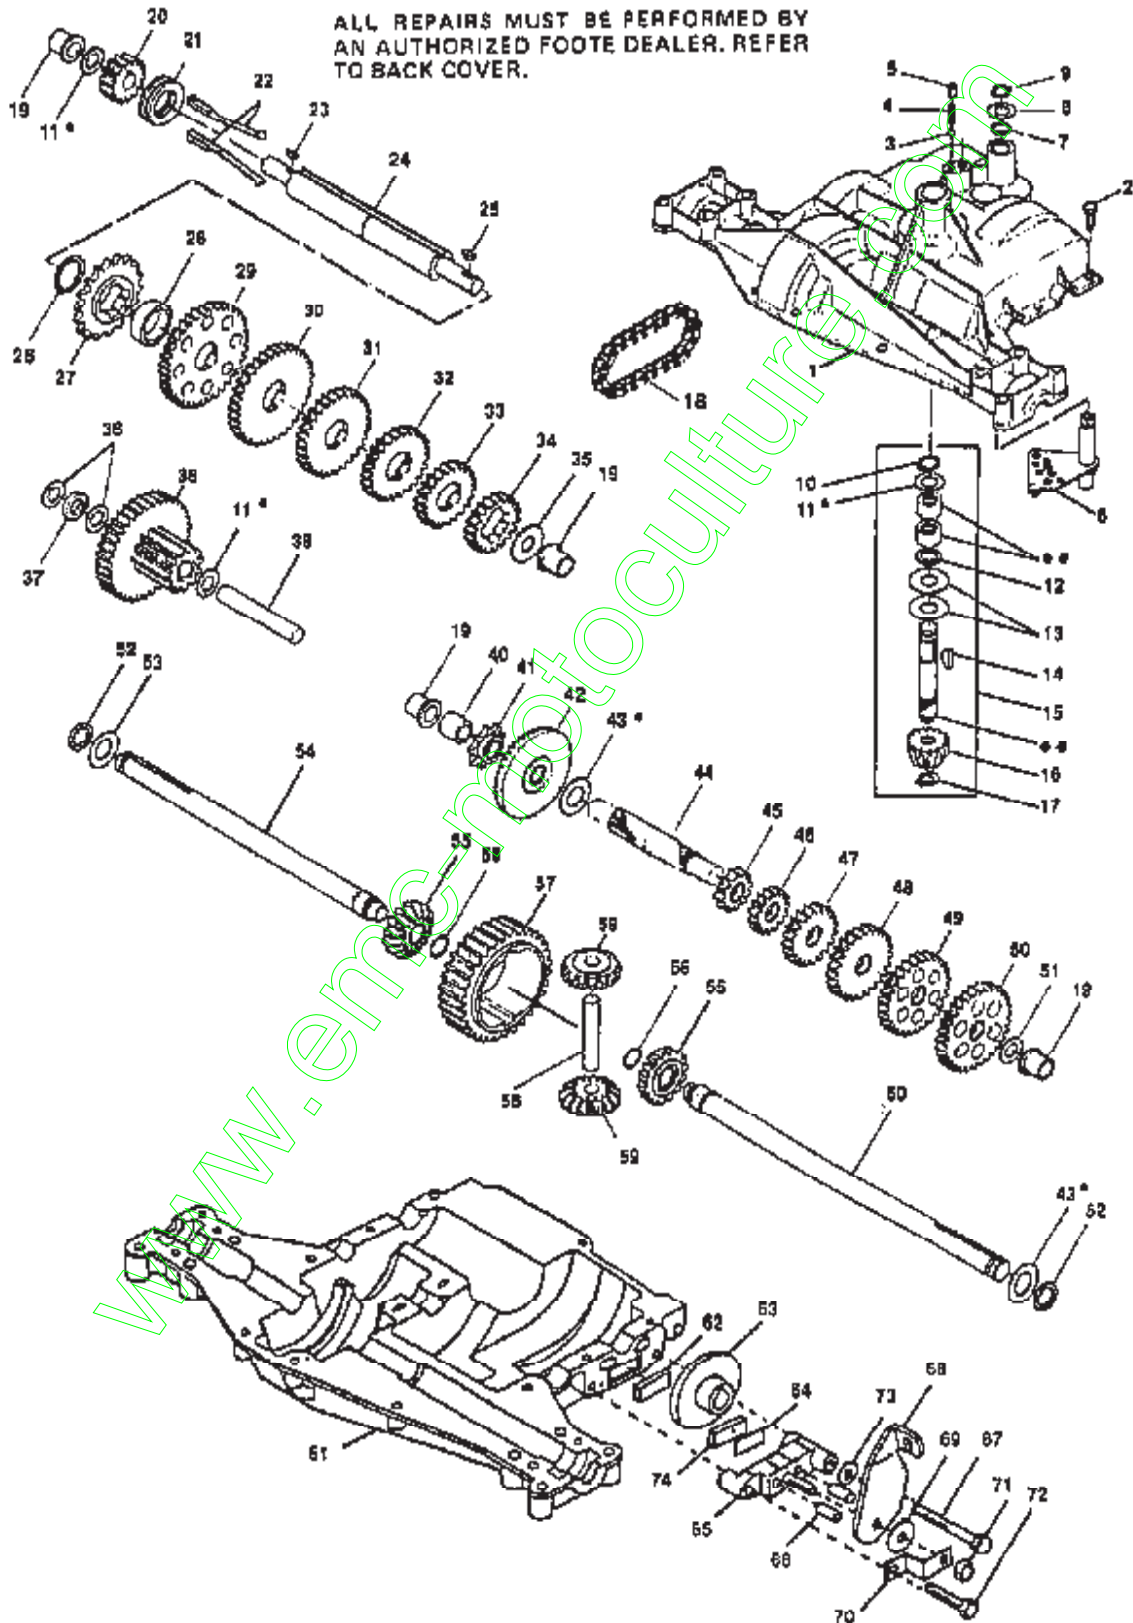

**ROPER LAWN TRACTOR - - MODEL NUMBER LT120CR
TRANSAXLE FOOTE - - MODEL NUMBER 4360-7**

TRANSAXLE

ALL REPAIRS MUST BE PERFORMED BY
AN AUTHORIZED FOOTE DEALER. REFER
TO BACK COVER.

Ref #	Part Number	Qty	Description
1	3865		HOUSING UPPER
2	1919		SCREW
3	1151		BALL DETENT
4	3626		SPRING, DETENT
5	3623		SCREW, SET
6	4336		ASSY SHIFTER
7	3884		O-RING
8	3885		WASHER PLAIN
8	3886		WASHER PLAIN
8	3887		WASHER PLAIN
8	3888		WASHER PLAIN
8	3889		WASHER PLAIN
8	3121		WASHER PLAIN
8	3890		WASHER PLAIN
9	1100		RING RETAINING
10	1099		RING RETAINING
11	1959		WASHER PLAIN
11	1441		WASHER PLAIN
11	1423		WASHER, PLAIN .632 X 1.00 X .026
11	1082		WASHER PLAIN
11	1424		WASHER PLAIN
11	1068		WASHER PLAIN
11	1425		WASHER PLAIN
11	1358		WASHER PLAIN
11	1145		WASHER, PLAIN .632 X 1.00 X .060
11	1319		WASHER PLAIN
12	3312		O-RING
13	3876		WASHER, PLAIN .632 X 1.38 X .046
14	1374		KEY WOODRUFF #9
15	4134		ASSY KIT INPUT SHAFT
16	3590		PINION, BEVEL, 14 TEETH
17	3624		RING, RETAINING
18	3625		CHAIN, 24 PITCHES
19	1542		BEARING, FLANGE
20	3773		GEAR SPUR, 14 TEETH
21	3631		COLLAR CLUTCH
22	3828		KEY CLUTCH
23	1369		KEY WOODRUFF #3
24	3883		SHAFT INTERMEDIATE
25	1375		KEY, WOODRUFF, #61
26	3627		RING, RETAINING
27	3830		SPROCKET, 18 TEETH
28	3841		SPACER
29	3786		GEAR, SPUR, 37 TEETH
30	3785		GEAR, SPUR, 35 TEETH
31	3867		GEAR, SPUR, 30 TEETH
32	3783		GEAR, SPUR, 25 TEETH
33	3869		GEAR, SPUR, 22 TEETH
34	3741		GEAR SPUR
35	3628		WASHER, PLAIN .640 X 1.37 X .061
36	1423		WASHER, PLAIN .632 X 1.00 X .026
37	3422		SPACER .630 X 1.00 X .169
38	4286		ASSY GEAR COMB 12&35 TEETH
39	3877		SHAFT IDLER
40	3901		SPACER .635 X .875 X .755
41	3645		SPROCKET, 9 TEETH
42	3853		GEAR, BEVEL, 42 TEETH
43	3749		WASHER PLAIN