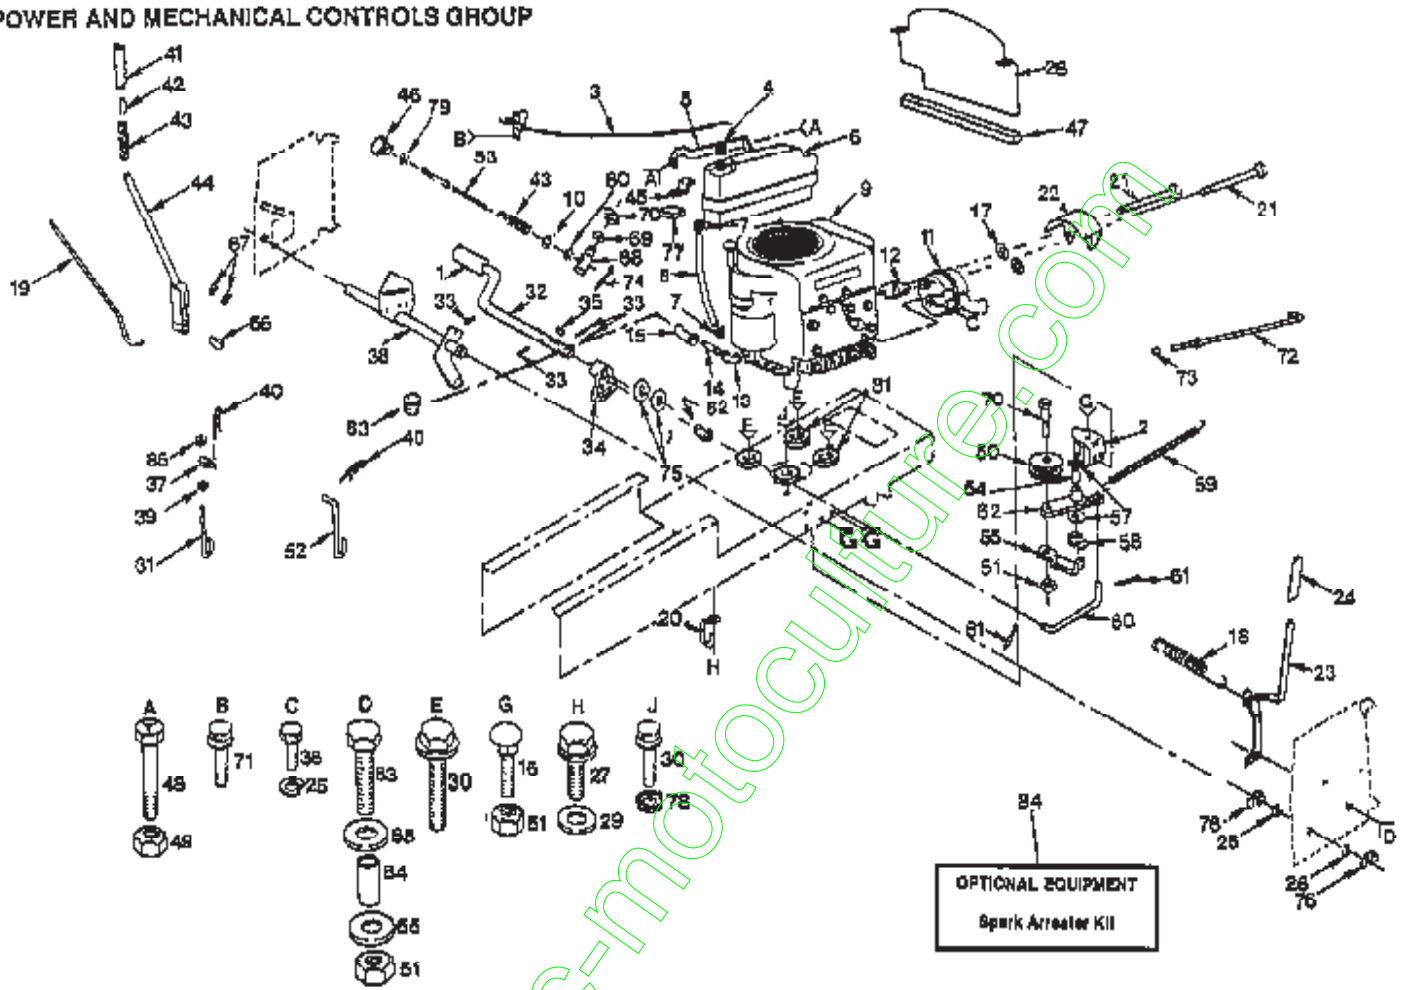

Ref #	Part Number	Qty	Description
1	109070X		BELT KEEPER LT
2	108236X		BRACKET LT
4	105730X		"KEEPER,BLT ENG LT"
5	120302X		SUB= 125907X
6	19131312		WASHER
7	105864X		"BRACKET, SUSPE T"
8	106444X		"BRKT,BELLCRAN T"
9	108451X		ROD ASSEM YT
11	109728X		"T, BELLCRANK"
14	19171516		WASHER T
15	121599X		LH SUSP ARM ASM
16	9135R		SPRING H
17	4859J		SUB= 123674X
18	73220800		NUT
19	106308X		SUB= 130171
20	121598X		RH SUSP ARM ASM
22	105731X		SUB= 137326
23	74770728		BOLT RER
24	10040700		LOCKWASHER
25	74760644		BOLT
26	4470J		SPACER T
27	106190X		CLAMP LT
28	109370X		SUB= 123770X
29	109368X		SUB= 123662X
30	109369X		SUB= 123663X
31	4921H		SPRING.RETAINER
35	76020412		COTTER PIN
36	19131410		WASHER
37	5320R		INSUL CLIP T
40	6404J		SPACER T

www.emc-motors.com

ROPER LAWN TRACTOR -- MODEL NUMBER LT120CR

POWER AND MECHANICAL CONTROLS GROUP