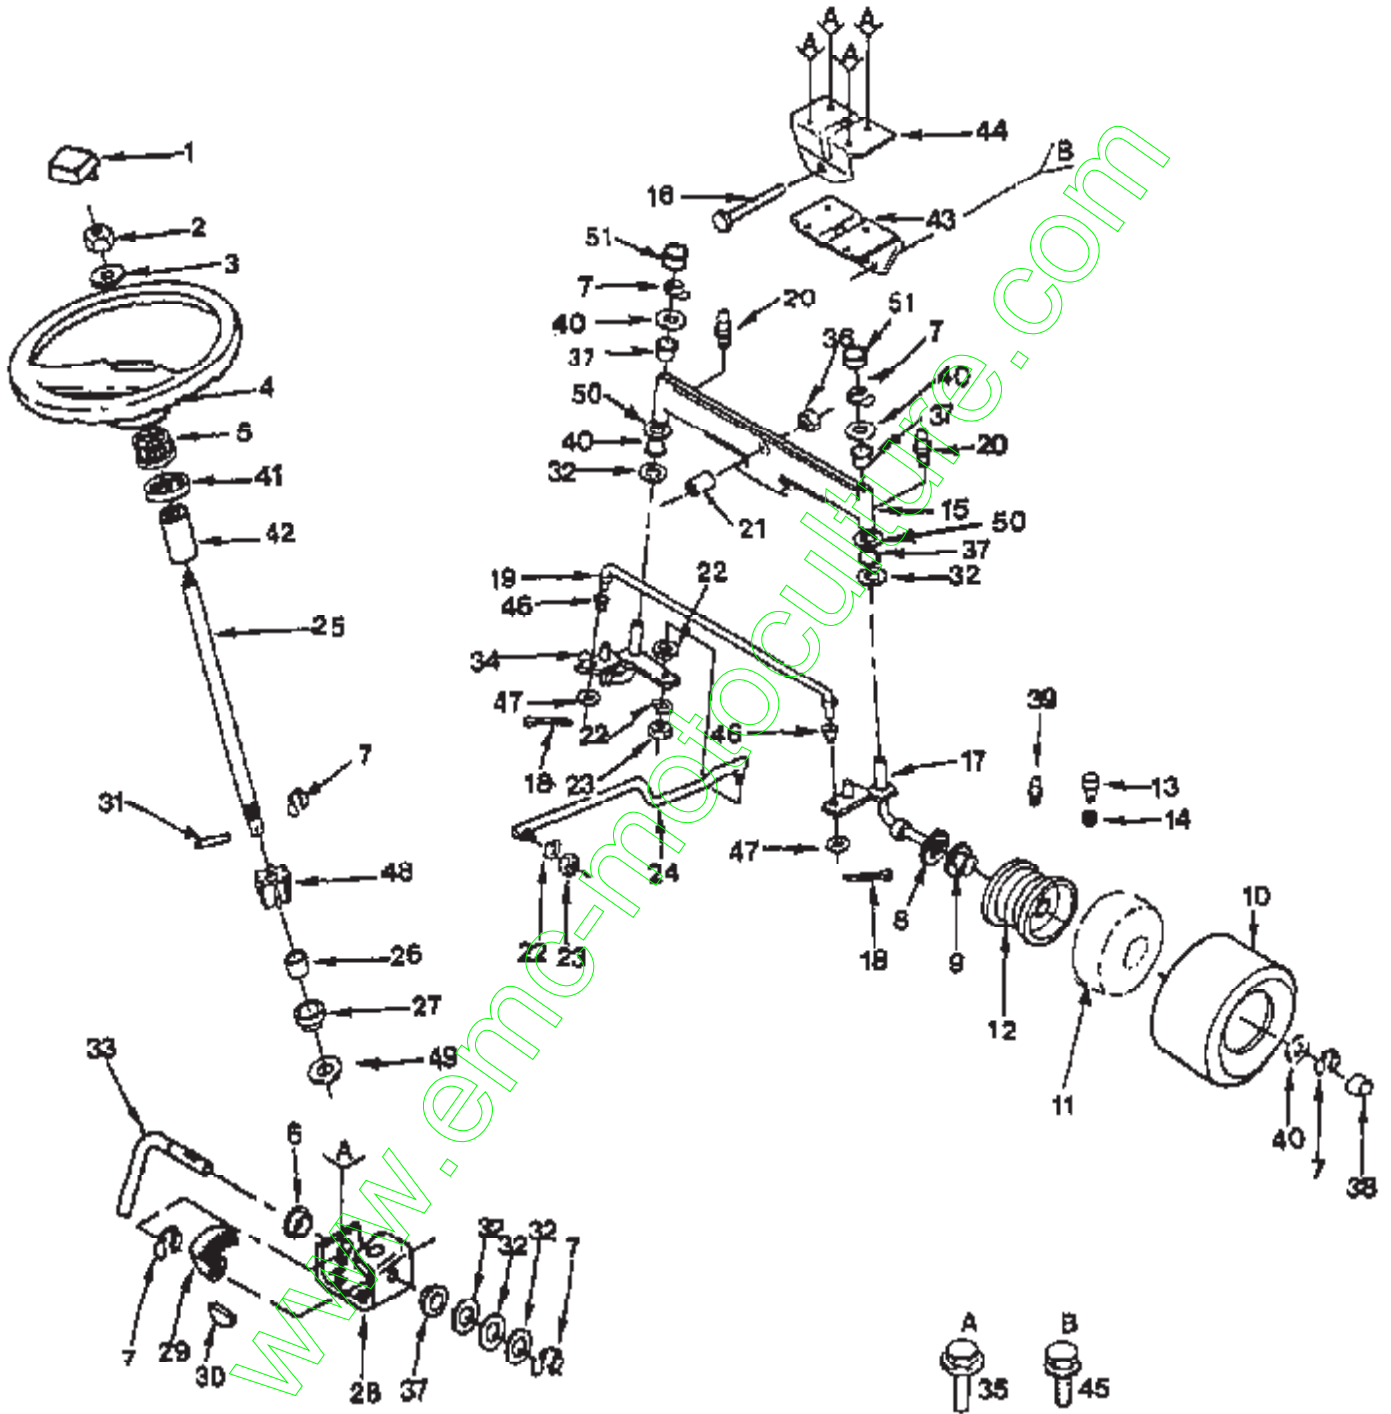

ROPER LAWN TRACTOR -- MODEL NUMBER LT120CR STEERING, FRONT AXLE AND WHEELS

Ref #	Part Number	Qty	Description
1	121584X		INSERT STEERING
2	73940800		SUB= 73360800
3	100712K		WASHER
4	121472X		SUB= 150546
5	110711L		SUB= 100711L
6	109816X		NYLINER T
7	12000029		RING
8	121749X		WASHER
9	9040H		"FLANGE, BEARING"
10	106222X		SUB= 122073X
11	59904		TUBE.5.3/4.5/6
12	106732X		SUB= 106732X417
13	65139		VALVE STEM LT
14	59192		VALVE CAP
15	108076X		SUB= 108075X
16	74761060		BOLT LT
17	105654X		SUB= 130524
18	76020412		COTTER PIN
19	105715X		ROD-TIE LT
20	6855M		ZERK M
21	110438X		BEARING
22	10040600		LOCKWASHER
23	73610600		SUB= 7810H
24	105727X		LINK-DRAG LT
25	109556X		SHAFT ASM T
26	74580		SHAFT SPACER LT
27	71208		BUSHING
28	109432X		SUB= 110150X
29	108684X		GEAR.SECTOR.HYT
30	106126X		KEY-WOODRUFF LT
31	2882J		DRIVE PIN
32	6266H		WASHER .T
33	108683X		ROD STEERING T
34	105656X		SPINDLE-LH LT
35	17490612		SCREW
36	73901000		"NUT-LOC,FLANGE LT"
37	3366R		COL. SRTG. BEAR.
38	104757X		HUB CAP
39	278H		FITTING LT
40	121748X		WASHER
41	106943X		SPACER LT
42	106944X		TUBE LT
43	105664X		SUPPORT.SADDLE.FT
44	105663X		SUPPORT-SADDL T
45	17490508		SCREW LT
46	120754X		SUB= 126847X
47	19131416		WASHER
48	108685X		GEAR PINION T
49	101930X		WASHER YTV
50	19272016		WASHER
51	121232X		CAP