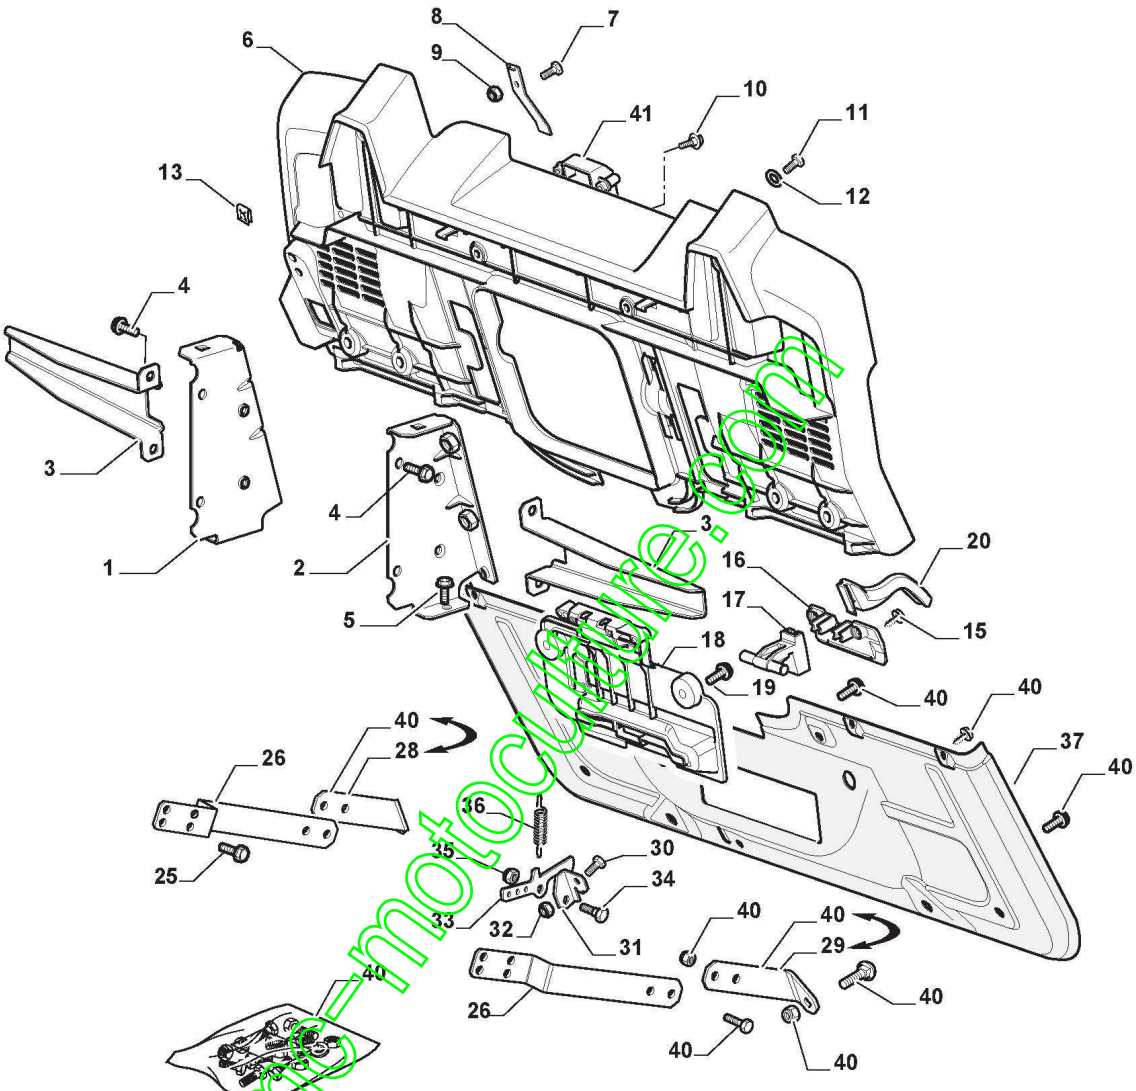

Frame - Rear Plate

Réf. N°	Q.té :	Code article	Description	Articles	De	Jusqu'à
1	1	325774501/0	Etrier			
2	1	325774507/0	Etrier			
3	2	325650163/0	Renforcement			
4	8	125943009/0	Vis			
5	2	125943009/0	Vis			
6	1	325547299/0	Plaque Arriere, Partie Superieur			
7	1	112789008/0	Vis			
8	1	127430554/0	Ressort	To 31-August-2013		
8	1	127430600/0	Ressort	From 01-September-2013		
9	1	112154330/0	Ecrou			
10	4	125943010/0	Vis			
11	6	112789008/0	Vis			
12	6	112521320/0	Rondelle			
13	6	112437503/0	Plaquette			
15	2	112728686/0	Vis			
16	1	325109522/0	Couvercle Protection			
17	1	325318276/0	Levier			
18	1	325785400/0	Support	To 31-August-2012		
18	1	325785428/0	Support	From 01-September-2012		
19	2	125943010/0	Vis			
20	1	325318277/0	Levier			
25	4	125943009/0	Vis			
26	2	325774521/0	Etrier			
28	1	325650151/0	Renforcement			
29	1	325650153/0	Renforcement			
30	1	112789008/0	Vis			
31	1	325755061/0	Etrier			
32	1	112154330/0	Ecrou			
33	1	325774533/0	Etrier			
34	1	125510080/1	Pivot	To 31-August-2015		
34	1	125510080/2	Pivot	From 01-September-2015		
35	1	112154510/0	Ecrou			
36	1	125430282/0	Ressort			
37	1	382547071/0	Plaque Arriere, Partie Inferieur			
40	1	382180121/0	Dotation Visserie			
41	1	325600107/0	Protection Micro			

www.emc-motoculture.com