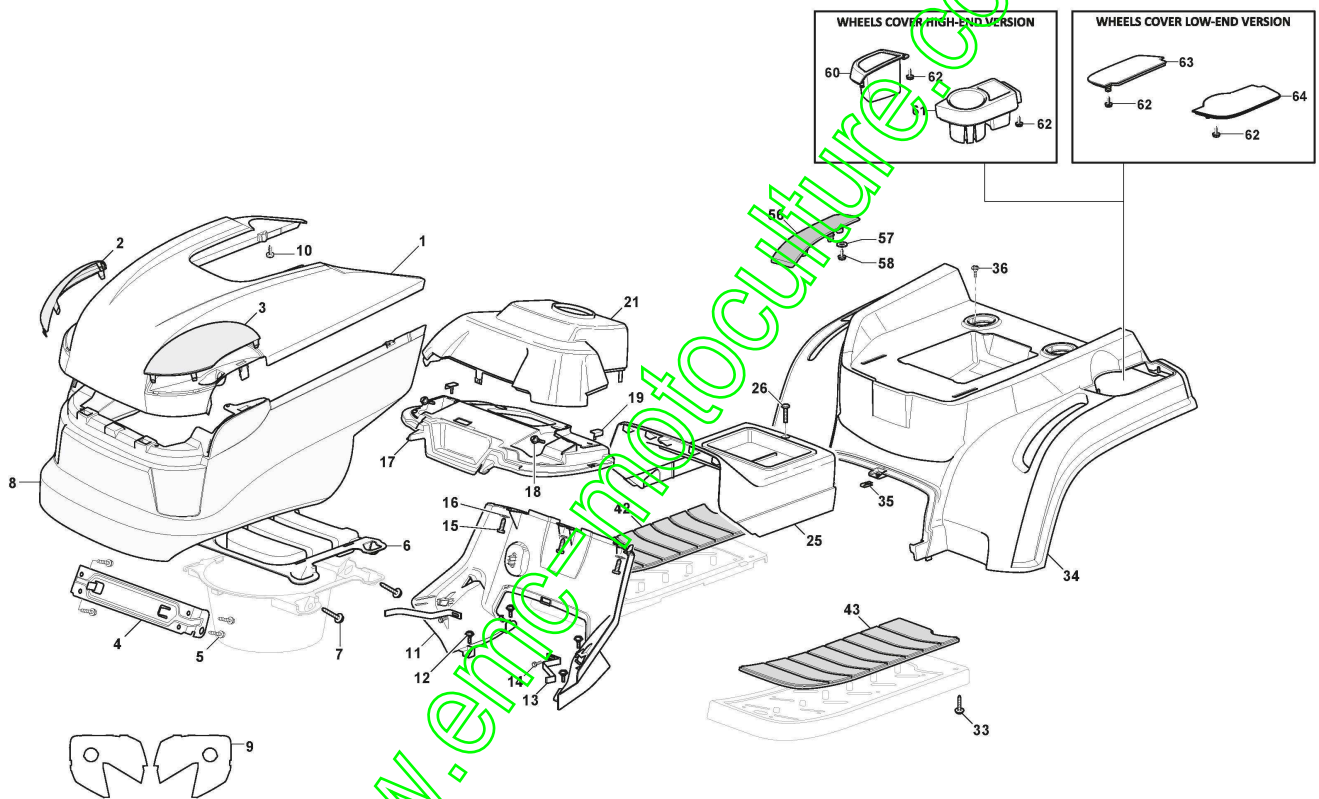

Carrosserie

Réf. N°	Q.té :	Code article	Description	Articles	De	Jusqu'à
1	1	325076910/0	Capot Superieure Rouge	Light Red;To 31-August-2016		
1	1	325076910/1	Capot Superieure Rouge	Light Red;From 01-September-2016		
2	1	325410901/0	Panneau Droit			
3	1	325410902/0	Panneau Gauche			
4	1	325785365/0	Support Capot			
5	4	112735403/0	Vis			
6	1	325263302/1	Capot avant noir			
7	4	112728692/0	Vis			
8	1	325076911/0	Capot Inferieure	To 31-August-2013		
8	1	325076911/1	Capot Inferieure	From 01-September-2013		
9	1	114363452/0	Autocollant Parabole Phare			
9	1	114365476/1	Autocollant Parabole Phare			
10	2	112728686/0	Vis			
11	1	325785298/0	Support Tableau Comm.			
12	4	125943010/0	Vis			
13	2	325270325/0	Guide			
14	2	112735599/0	Vis			
15	3	112735406/0	Vis			
16	3	112523040/0	Rondelle			
17	1	325120202/1	Console	To 31-August-2012		
17	1	325120209/0	Console	From 01-September-2012 To 31-August-2014		
17	1	325120259/0	Console	From 01-September-2014 To 31-August-2015		
17	1	325120259/1	Console	From 01-September-2015 To 31-August-2017		
17	1	325120259/2	Console	From 01-September-2017		
18	2	125943010/0	Vis			
19	2	325260003/0	Caoutchouc			
21	1	325120203/0	Couvercle			
25	1	325110383/1	Couvre, Rouge	Light Red;To 31-August-2016		
25	1	325110383/2	Couvre, Rouge	Light Red;From 01-September-2016		
26	1	125943010/0	Vis			
33	4	112735406/0	Vis			
34	1	325110432/0	Couvre Roues Rouge	Light Red;To 31-August-2016		
34	1	325110432/1	Couvre Roues Rouge	Light Red;From 01-September-2016		
35	1	112437506/0	Plaque			
36	2	125943010/0	Vis			
42	1	325110384/0	Couvre Marchepied Droit	AS OPTIONAL - Not present on all Assortment		
43	1	325110385/0	Couvre Marchepied Gauche	AS OPTIONAL - Not present on all assortment		
56	1	325207203/0	Couvercle			
57	4	112523050/0	Rondelle			
58	2	112735403/0	Vis			
60	1	325207198/0	Couvercle			
61	1	325207199/0	Couvercle			
62	4	112735403/0	Vis			
63	1	325207196/0	Couvercle