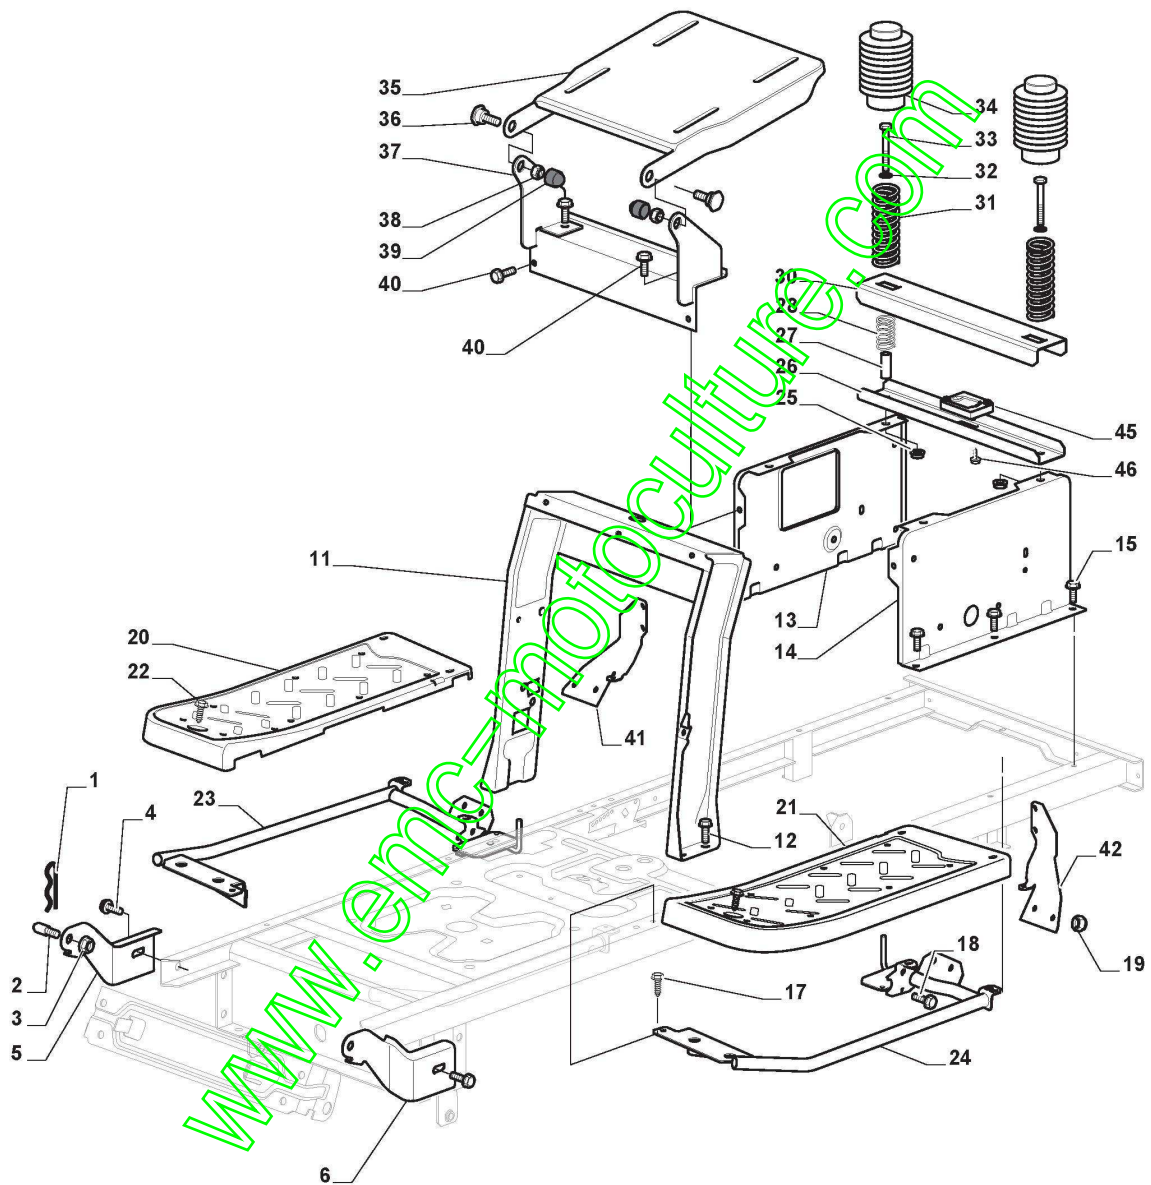

Chassis

Réf. N°	Q.té :	Code article	Description	Articles	De	Jusqu'à
1	1	124487998/0	Goupille			
2	2	125510079/0	Pivot	To S/N 19LA3RON002089		
2	2	125510169/0	Pivot	From S/N 19DA3RON003315		
3	2	112155000/0	Ecrou			
4	2	112735599/0	Vis			
5	1	325547225/0	Plaquette Droit			
6	1	325547227/0	Plaquette Gauche			
11	1	382785169/1	Support Tube De Direction			
12	4	125943009/0	Vis			
13	1	325785331/1	Support Siege Droit			
14	1	325785333/1	Support Siege Gauche			
15	6	125943009/0	Vis			
17	2	125943009/0	Vis			
18	2	125943009/0	Vis			
19	10	112155000/0	Ecrou			
20	1	325500041/1	Marchepied Droit			
21	1	325500043/1	Marchepied Gauche			
22	2	112735599/0	Vis			
23	1	382785223/0	Support Marchepied			
24	1	382785221/0	Support Marchepied			
25	2	112293201/0	Ecrou			
26	1	325820109/1	Support Siege			
27	2	125160048/0	Entretoise	From 01-September-2014		
27	2	125160077/0	Entretoise	To 31-August-2014		
28	2	125430263/0	Ressort			
30	1	325820111/0	Support			
31	2	125430264/0	Ressort			
32	2	112521350/0	Rondelle			
33	2	112691400/0	Vis			
34	2	325122002/0	Protecteur			
35	1	382547061/0	Plaquette			
36	2	122524970/2	Pivot	To 31-August-2014		
36	2	122524970/3	Goupille	From 01-September-2014		
37	1	382820151/0	Support Siege			
38	2	112155010/0	Ecrou			
39	2	118203854/0	Capot			
40	12	125943009/0	Vis			
41	1	325650155/0	Support	To 31-August-2018		
41	1	325650155/1	Support	From 01-September-2018		
42	1	325650157/0	Support	To 31-August-2018		
42	1	325650157/1	Support	From 01-September-2018		
45	1	325785379/0	Support			
46	2	112728686/0	Vis