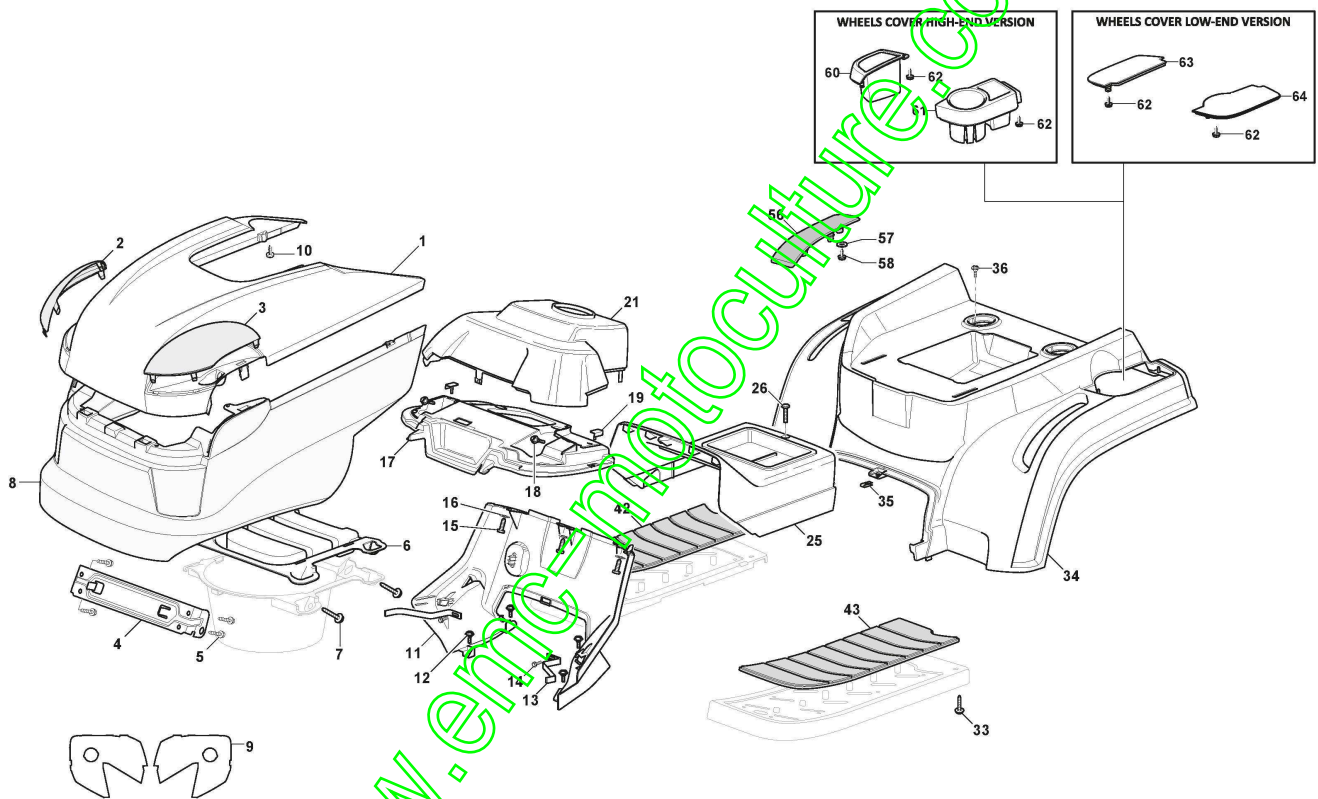

Carrosserie

Réf. N°	Q.té :	Code article	Description	Articles	De	Jusqu'à
1	1	325076910/0	Capot Superieure Rouge	Light Red;To 31-August-2016		
1	1	325076910/1	Capot Superieure Rouge	Light Red;From 01-September-2016		
2	1	325410901/0	Panneau Droit			
3	1	325410902/0	Panneau Gauche			
4	1	325785365/0	Support Capot			
5	4	112735403/0	Vis			
6	1	325263302/1	Capot avant noir			
7	4	112728692/0	Vis			
8	1	325076911/0	Capot Inferieure	To 31-August-2013		
8	1	325076911/1	Capot Inferieure	From 01-September-2013		
9	1	114363452/0	Autocollant Parabole Phare			
9	1	114365476/1	Autocollant Parabole Phare			
10	2	112728686/0	Vis			
11	1	325785298/0	Support Tableau Comm.			
12	4	125943010/0	Vis			
13	2	325270325/0	Guide			
14	2	112735599/0	Vis			
15	3	112735406/0	Vis			
16	3	112523040/0	Rondelle			
17	1	325120202/1	Console	To 31-August-2012		
17	1	325120209/0	Console	From 01-September-2012 To 31-August-2014		
17	1	325120259/0	Console	From 01-September-2014 To 31-August-2015		
17	1	325120259/1	Console	From 01-September-2015 To 31-August-2017		
17	1	325120259/2	Console	From 01-September-2017		
18	2	125943010/0	Vis			
19	2	325260003/0	Caoutchouc			
21	1	325120203/0	Couvercle			
25	1	325110383/1	Couvre, Rouge	Light Red;To 31-August-2016		
25	1	325110383/2	Couvre, Rouge	Light Red;From 01-September-2016		
26	1	125943010/0	Vis			
33	4	112735406/0	Vis			
34	1	325110432/0	Couvre Roues Rouge	Light Red;To 31-August-2016		
34	1	325110432/1	Couvre Roues Rouge	Light Red;From 01-September-2016		
35	1	112437506/0	Plaque			
36	2	125943010/0	Vis			
42	1	325110384/0	Couvre Marchepied Droit	AS OPTIONAL - Not present on all Assortment		
43	1	325110385/0	Couvre Marchepied Gauche	AS OPTIONAL - Not present on all assortment		
56	1	325207203/0	Couvercle			
57	4	112523050/0	Rondelle			
58	2	112735403/0	Vis			
60	1	325207198/0	Couvercle			
61	1	325207199/0	Couvercle			
62	4	112735403/0	Vis			
63	1	325207196/0	Couvercle