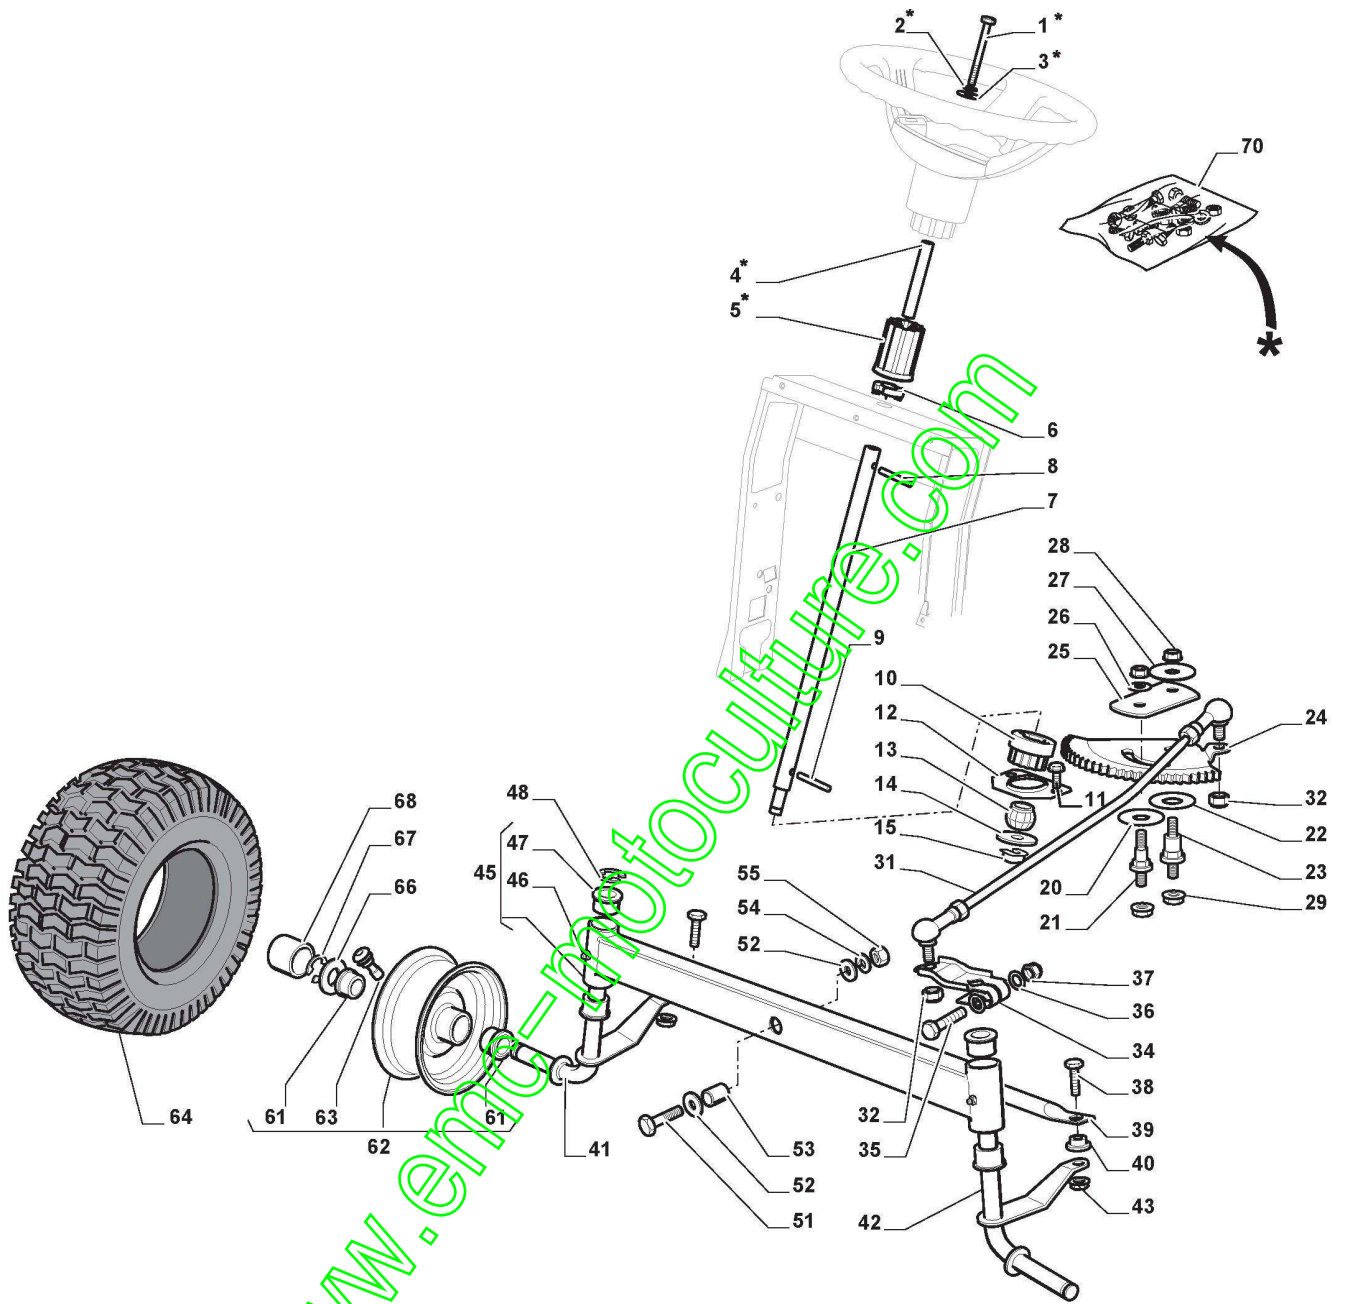

Barre De Direction

Réf. N°	Q.té :	Code article	Description	Articles	De	Jusqu'à
1	1	112692050/0	Vis			
2	1	112540260/0	Rondelle			
3	1	112523070/0	Rondelle			
4	1	125160047/0	Entretoise			
5	1	325785318/0	Support			
6	1	325038008/0	Douille			
7	1	125520007/0	Tube De Direction			
8	1	112620300/0	Ressort			
9	1	112622650/0	Goupille			
10	1	125570003/0	Pignon			
11	2	127943051/0	Vis			
12	1	325785213/1	Support			
13	1	325743000/0	Joint			
14	1	112521370/0	Rondelle			
15	1	112436030/0	Plaquette			
20	1	322672151/0	Rondelle Antifriction			
21	1	125510104/0	Pivot			
22	1	125670023/0	Rondelle			
23	1	125510109/0	Pivot			
24	1	325735519/0	Secteur Direction			
25	1	325547233/0	Plaquette			
26	1	112369500/0	Disque Elastique			
27	1	122160400/0	Disque Elastique			
28	2	112155010/0	Ecrou			
29	2	112154210/0	Ecrou			
31	1	382000566/1	Barre De Direction			
32	2	112156602/0	Ecrou			
34	1	325318243/0	Levier			
35	1	112692390/0	Vis			
36	2	112521360/0	Rondelle			
37	1	112156602/0	Ecrou			
38	2	125510103/0	Pivot			
39	1	325840029/0	Tirant			
40	2	325038007/0	Douille			
41	1	382230373/0	Fuseau Droit			
42	1	382230375/0	Fuseau Gauche			
43	2	112155000/0	Ecrou			
45	1	382034030/0	Balancier Avec Douille Et Graisseur			
46	2	112379511/0	Graisseur			
47	4	125034002/1	Douille			
48	1	112001010/0	Anneau Benzing			
51	1	112692695/0	Vis			
52	2	112523100/0	Rondelle			
53	1	125160016/0	Entretoise	To 31-August-2013		
53	1	125160016/1	Entretoise	From 01-September-2013		
54	1	112587100/0	Grower			
55	1	112295300/0	Ecrou			
61	4	125122200/2	Roulement