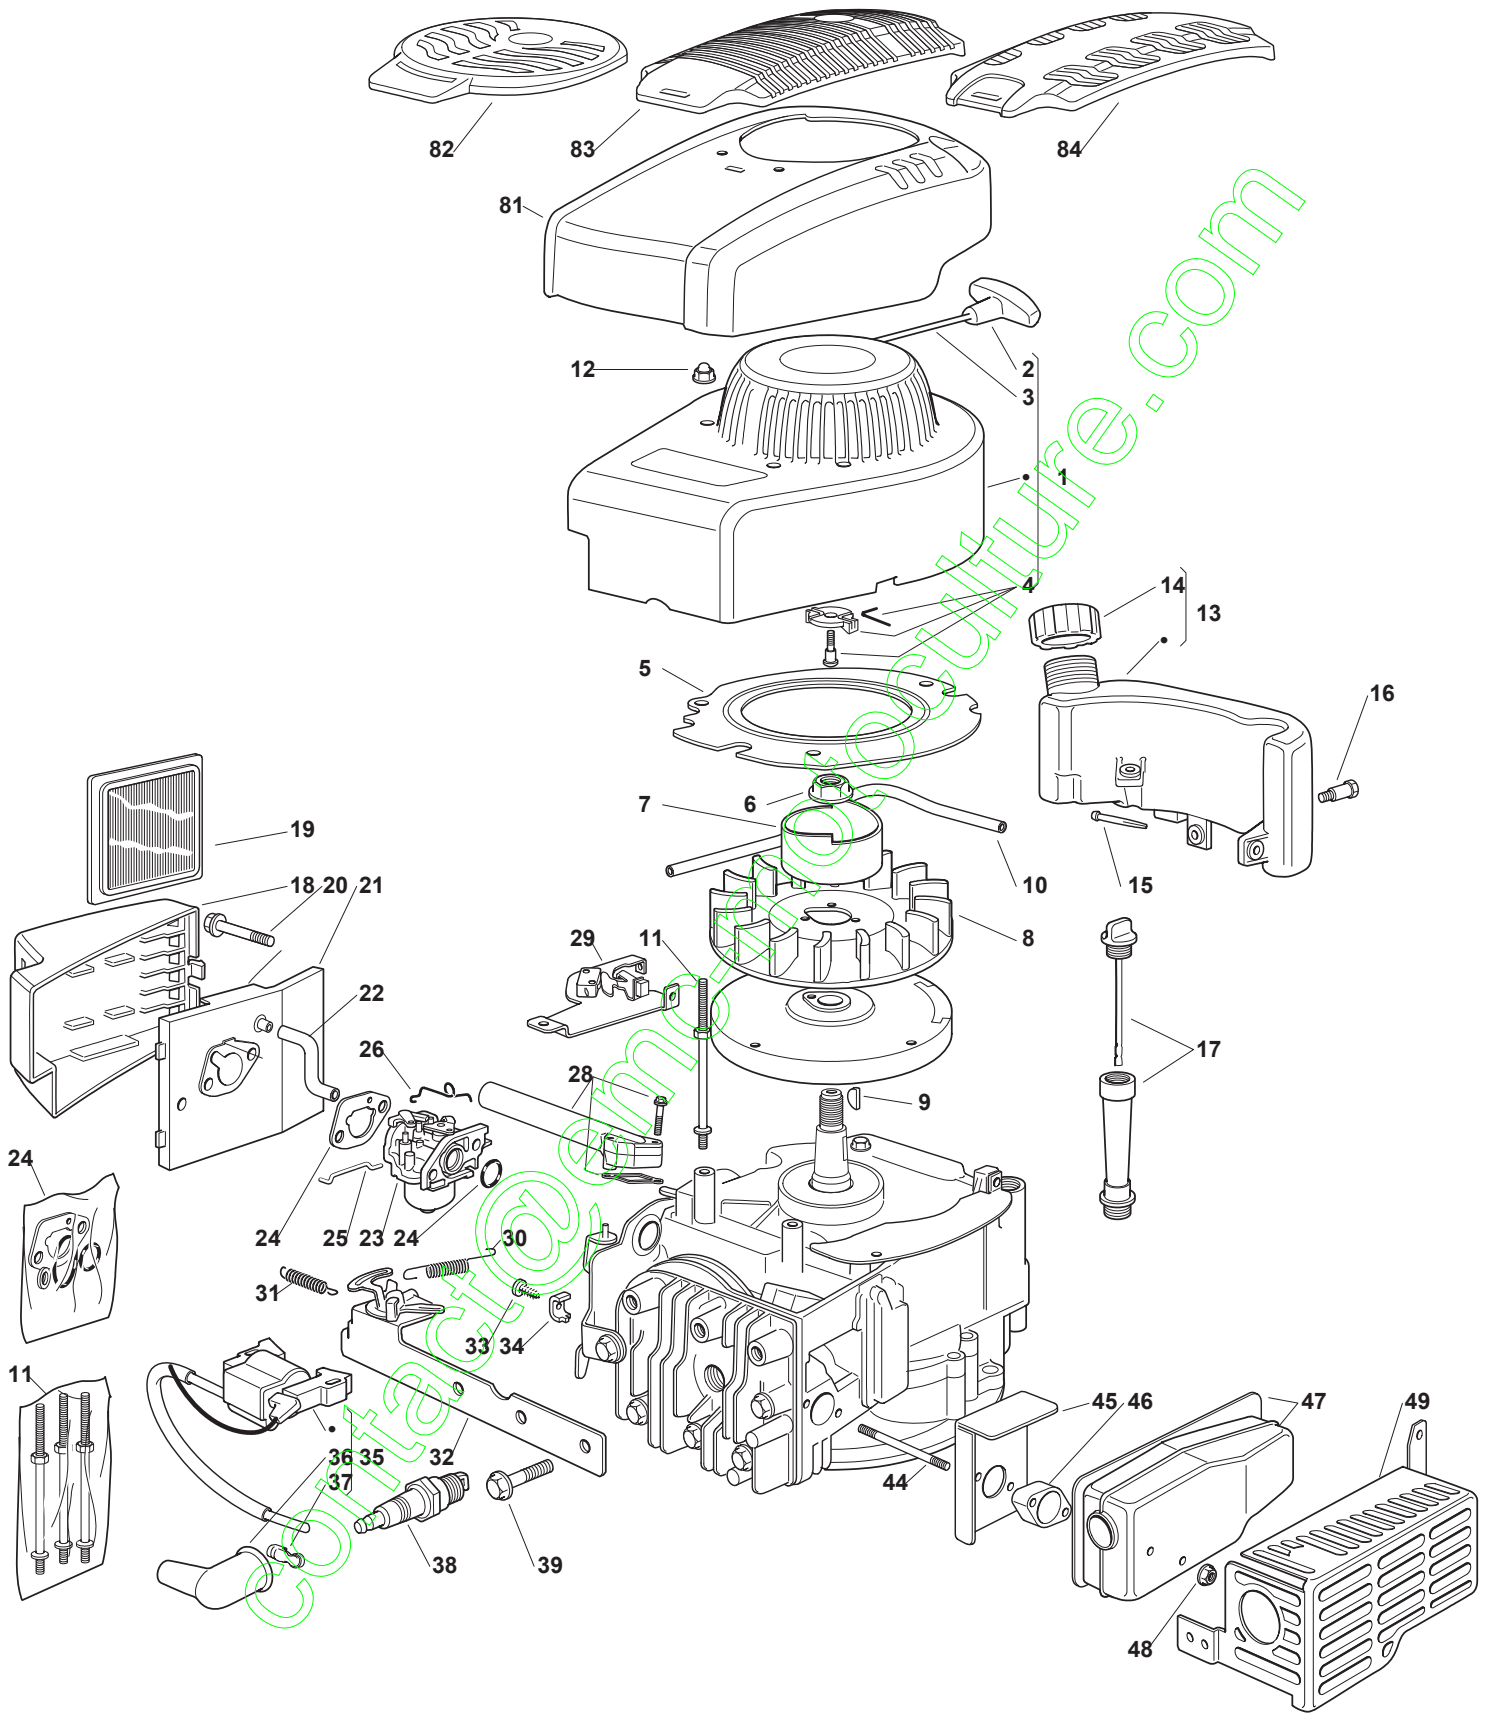

N.	CODE	Q.TY	DESCRIZIONE	DESCRIPTION	DESCRIPTION	BESCHREIBUNG
1	118550139/1	1	Ass. Capottina Avviamento	Starter Assy	Capote Demarrage	Gesamtansicht Verkleidung, Anlass
2	18550052/0	1	Maniglia Avviatore	Starter Handle	Poignee Demarreur	Anlassergriff
3	18550053/0	1	Fune Avviamento	Starter Cord	Câble Démarrage	Seil Starter
4	18550004/1	1	Kit Agganci Avviatore	Starter Pawl Set	Kit Accrochage Demarreur	Anlasser-Einpresssatz
5	18550138/0	1	Deflettore	Deflector	Deflecteur	Abweiser
6	18550056/0	1	Dado	Nut	Ecrou	Mutter
7	18550140/0	1	Coppa Avviamento	Starter Cup	Coupe Demarreur	Startergehäuse
8	18550154/0	1	Ventola	Impeller	Ventilateur	Gebälse
9	18550197/0	1	Linguetta Per Volano	Flywheel Key	Languette Pour Volant	Lasche F. Schwungrad
10	18550005/0	1	Condotto Combustibile	Fuel Hose	Conduite Combustible	Kraftstoffleitung
11	18550142/0	1	Kit Viti Fissaggio Cappottina	Screw Set	Kit Vis Fixage Capote	Satz Befestigungsschrauben Für Verkleidun
12	18550007/0	3	Dado	Nut	Ecrou	Mutter
13	18550143/0	1	Serbatoio	Tank	Reservoir	Tank
14	18550001/0	1	Tappo Serbatoio	Fuel Cap	Bouchon Reservoir	Tankeinfüllstopfen
15	18550141/0	1	Filtro Carburante	Screen	Filtre Carburant	Treibstofffilter
17	18550008/0	1	Assieme Tubo Livello Olio	Dipstick Assy	Ensemble Tuyau Niveau Huil	Gesamtansicht Ölstandrohr
18	18550144/0	1	Coperchio Filtro Aria	Air Cleaner Cover	Couvercle Filtre Air	Luftfilterdeckel
19	18550147/0	1	Elemento Filtrante	Air Filter	Element Filtrant	Filterelement
20	18550010/0	2	Vite	Screw	Vis	Schraube
21	18550125/1	1	Base Filtro Aria	Air Cleaner Base	Base Filtre Air	Luftfilterbasis
22	18550013/0	1	Tubo Sfiato	Breather Tube	Tuyau Soupirail	Entlüfterrohr
23	18550148/0	1	Carburatore	Carburettor Assy	Carbureteur	Vergaser
24	18550019/0	1	Kit Guarnizioni Carburatore	Carburettor Gasket Set	Kit Garnitures Carbureteur	Satz Dichtungen Für Vergaser
25	18550017/0	1	Tirante Regolatore	Governor Link	Tirant Regulateur	Reglerzugstange
26	18550149/0	1	Tirante Carburatore	Choke Lever	Tirant Carbureteur	Vergaserzugstange
28	18550129/0	1	Ass. Collettore Aspirazione	Intake Manifold Assy	Collecteur Aspiration	Kollektor Ansaugung
29	18550021/0	1	Freno	Brake	Frein	Bremse
30	18550151/0	1	Molla Regolatore	Governor Spring	Ressort Regulateur	Reglerfeder
31	18550150/0	1	Molla	Linking Spring	Ressort	Feder
32	18550152/0	1	Staffa Fissaggio Cavo Accelerator	Control Bracket	Bride Cable Accelérateur	Befestigungsbügel Für Beschleunigerkab
33	18550023/0	1	Vite	Screw	Vis	Schraube
34	18550022/0	1	Fermaglio Cavo	Casing Clamp	Boucle Cable	Kabelklemme
35	18550126/0	1	Bobina Accensione	Magneto Armature	Bobine D'Allumage	Zündspule
36	18550127/0	1	Cappuccio Candela	Spark Plug Elbow Cover	Capuchon Bougie	Zündkerzenkappe
37	18550071/0	1	Terminale Filo Candela	Spark Plug Terminal	Borne Fil Bougie	Drahtende Zündkerze
38	18550134/0	1	Candela	Spark Plug	Bougie	Zündkerze
39	18550128/0	8	Vite	Screw	Vis	Schraube
44	18550027/0	2	Prigioniero	Double-Screw Bolt	Prisonnier	Stiftschraube
45	18550028/0	1	Guarnizione Silenziatore	Gasket, Muffler	Garniture Silencieux	Schalldämpferdichtung
46	18550030/0	1	Distanziale Silenziatore	Spacer, Muffler	Entretoise Silencieux	Schalldämpferdistanzstück
47	118550031/1	1	Silenziatore	Muffler	Silencieux	Schalldämpfer
48	18550032/0	2	Dado	Nut	Ecrou	Mutter
49	18550033/0	1	Protezione Silenziatore	Muffler Guard	Protection Silencieux	Schalldämpferschutz
81	18550145/0	1	Cappottina	Cover	Capot	Haube
82	22055439/0	1	Cappottina	Cover	Capot	Haube
83	22055452/0	1	Cappottina	Cover	Capot	Haube
84	22055450/0	1	Cappottina	Cover	Capot	Haube