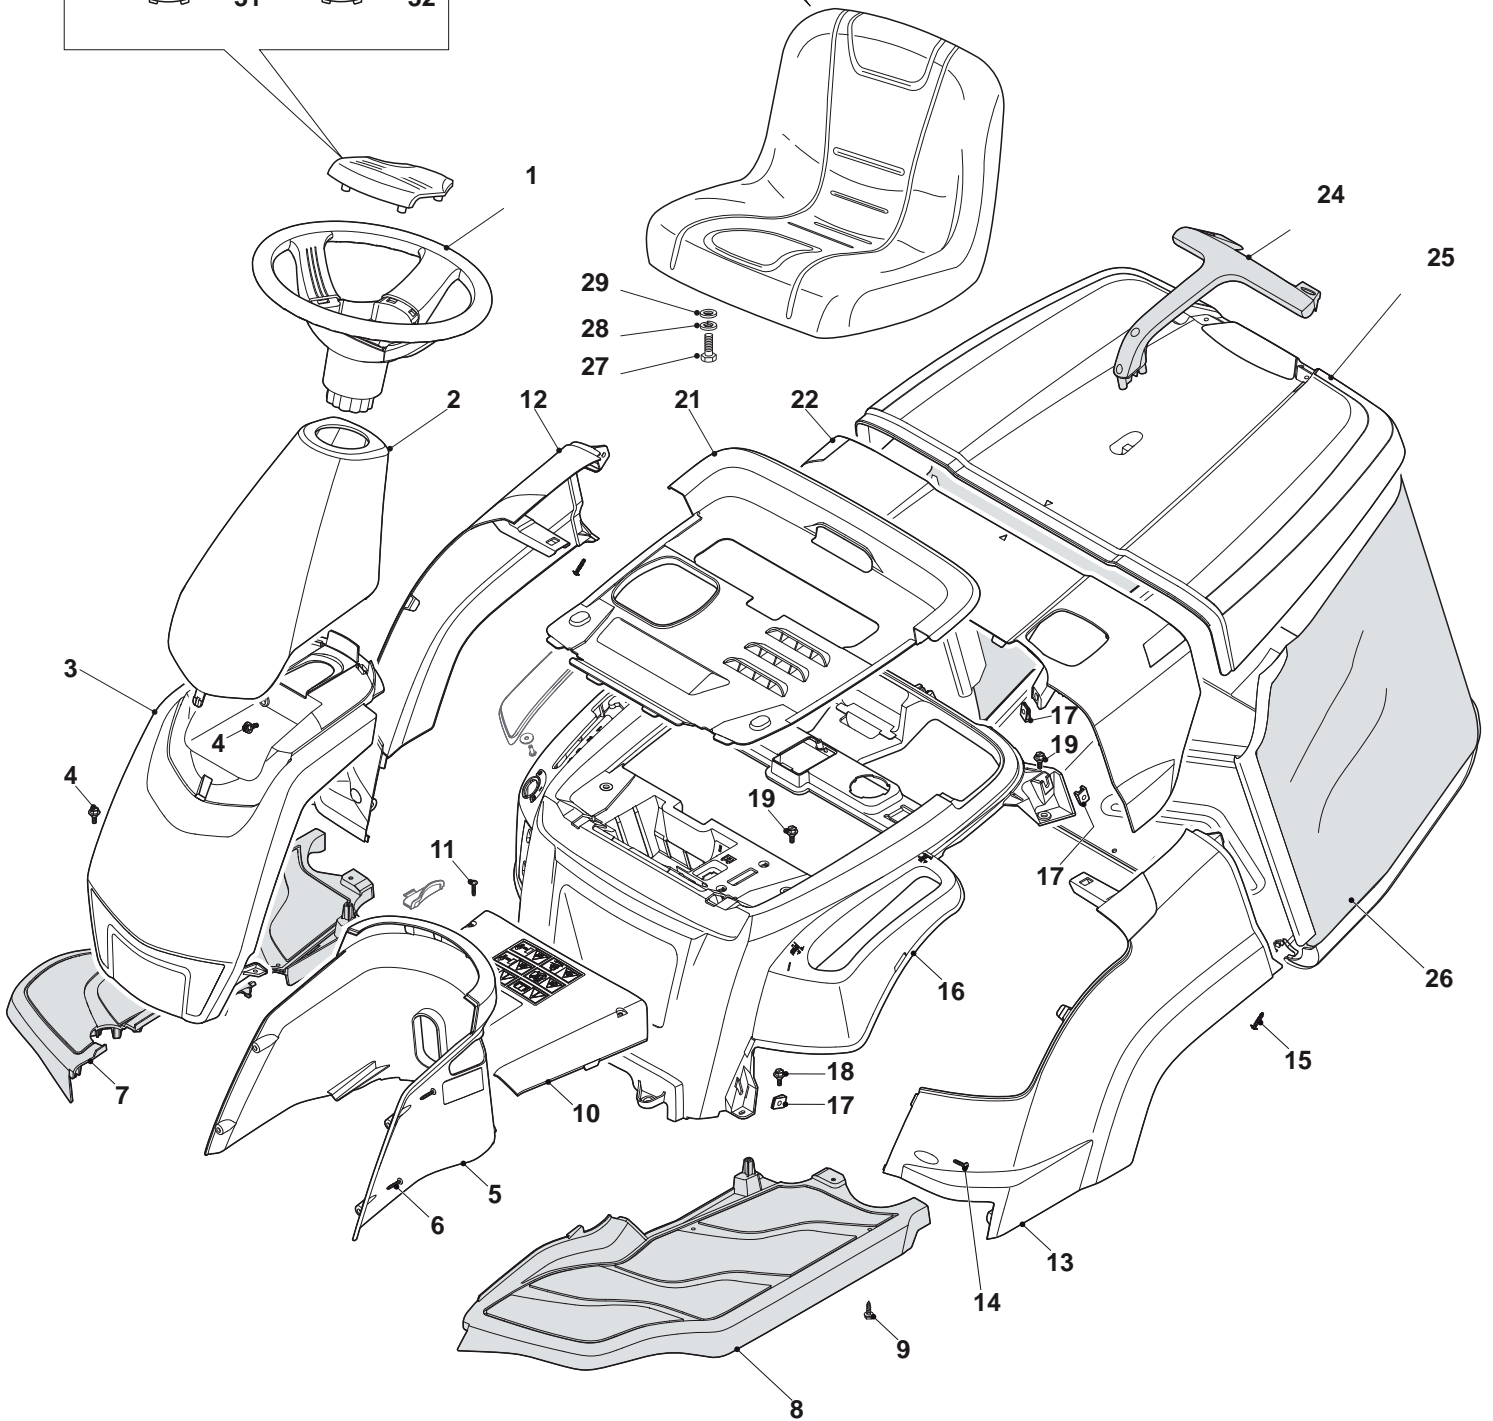

Frame							
POS	CODE	Q.TY	DESCRIPTION	DESCRIZIONE	DESCRIPTION	BESCHREIBUNG	NOTES
35	125722472/0	1	Seat	Sedile	Siege	Sitz	
36	125722463/0	1	Seat	Sedile	Siege	Sitz	
37	125722453/1	1	Seat	Sedile	Siege	Sitz	
38	125722471/0	1	Seat	Sedile	Siege	Sitz	
39	125722456/0	1	Seat	Sedile	Siege	Sitz	
40	125722470/0	1	Seat	Sedile	Siege	Sitz	
41	125722477/0	1	Seat	Sedile	Siege	Sitz