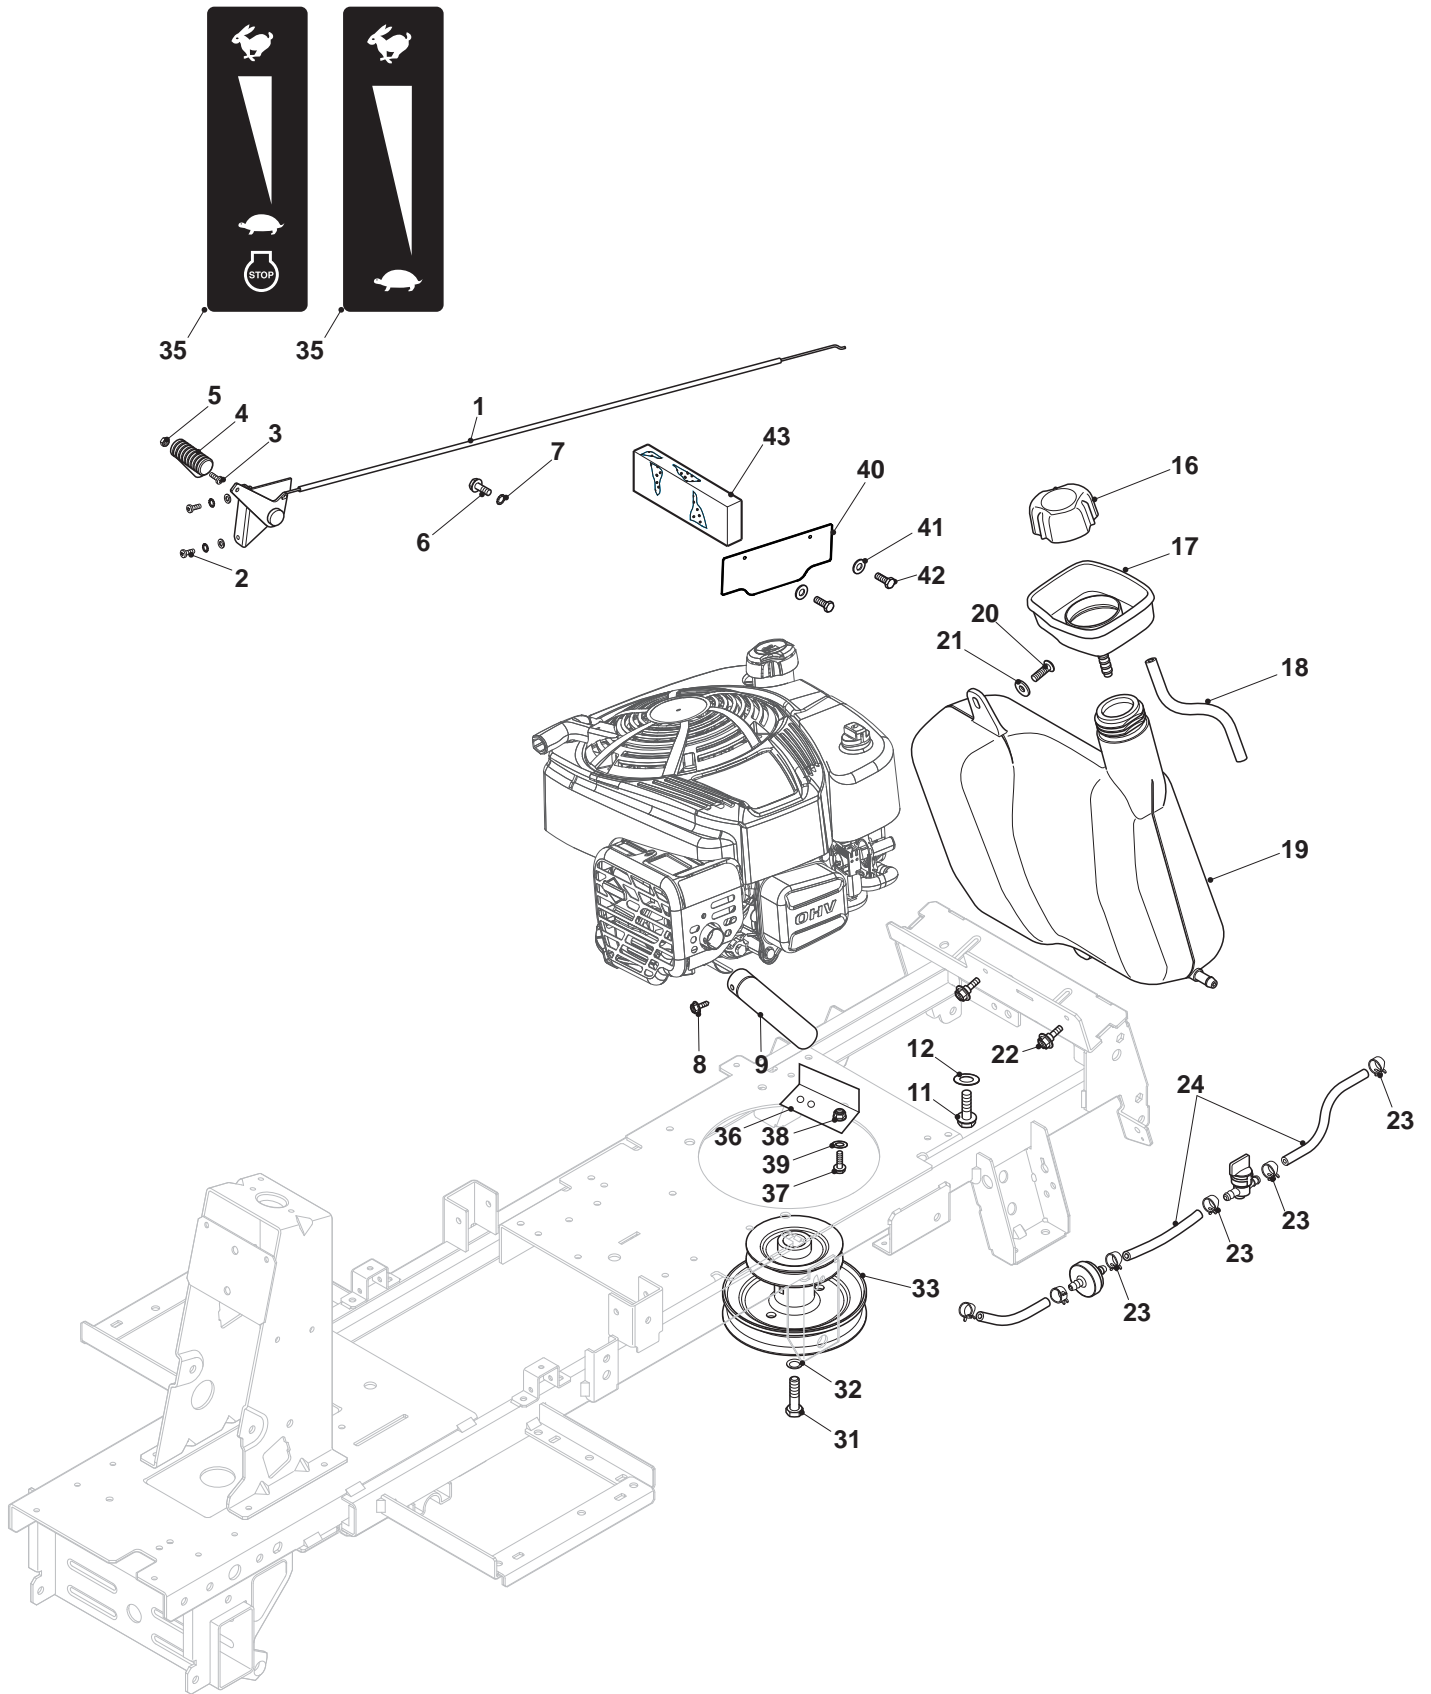

POS	CODE	Q.TY	DESCRIPTION	DESCRIZIONE	DESCRIPTION	BESCHREIBUNG	NOTES
1	184000256/0	1	Throttle Cable	Cavo Acceleratore	Câble Accélérateur	Gashebel Kabel	
2	125943012/0	2	Screw	Vite	Vis	Schraube	
3	112726388/0	1	Screw	Vite	Vis	Schraube	
4	125394501/0	1	Knob	Manopolina	Poignee	Knopf	
5	112290800/0	1	Hexagonal Nut	Dado	Ecrou	Nuss	
6	112735599/0	1	Screw	Vite	Vis	Schraube	
7	112540040/0	1	Washer	Rosetta	Rondelle	Scheibe	
8	112735110/0	1	Screw	Vite	Vis	Schraube	
9	118738252/0	1	Exhaust Tube	Tube Raccordo Scarico	Exhaust Tube	Exhaust Tube	
11	112735108/1	3	Screw	Vite	Vis	Schraube	
12	112540070/0	3	Washer	Rosetta	Rondelle	Scheibe	
16	127790000/1	1	Fuel Cap	Tappo Serbatoio	Bouchon Reservoir	Tank Einfüllstopfen	
17	327600180/0	1	Tank Protection	Protezione Serbatoio	Protection de réservoir	Tankschutz	
18	327869054/1	1	Fuel Discharge Pipe	Tube Scarico	Tuyau d'échappement	Rohr Für Apgasung	L= 450 mm
19	327733008/0	1	Fuel Tank	Serbatoio	Réservoir à carburant	Treibstofftank	
20	112727801/0	1	Screw	Vite	Vis	Schraube	
21	112523040/0	1	Washer	Rondella	Rondelle	Scheibe	
22	125943010/0	2	Screw	Vite	Vis	Schraube	
23	118375051/1	4	Fair Led	Fascetta	Fixation De Cable	Kabelbefestigung	
24	325869035/1	1	Connecting Tube	Tube Collegamento	Tube De Connexion	Verbindungsrohr	
31	112736850/0	1	Screw	Vite	Vis	Schraube	13"
31	112735694/0	1	Screw	Vite	Vis	Schraube	11"
32	112543000/0	1	Washer	Rosetta	Rondelle	Scheibe	
33	384601500/0	1	Pulley	Puleggia	Poulie	Riemenscheibe	13"
33	384601501/0	1	Pulley	Puleggia	Poulie	Riemenscheibe	11"
35	114366874/0	1	Label	Etichetta	Etiquette	Etikett	Electric Start
35	114366873/0	1	Label	Etichetta	Etiquette	Etikett	Manual Start
36	327772239/0	1	Pulley	Puleggia	Riemenscheibe	Poulie	
37	112791200/1	1	Screw	Vite	Vis	Schraube	
38	112292102/0	1	Nut	Dado	Ecrou	Nuss	
39	122675110/0	1	Washer	Rosetta	Rondelle	Scheibe	
40	327730001/0	1	Plastic Intake Separator	Separatore Aspirazione Plastica	Augenabscheider Kunststoff	Separateur Aspirations Plastique	
41	112521460/0	2	Washer	Rondella	Rondelle	Scheibe	
42	112731580/0	2	Screw	Vite	Vis	Schraube	
43	127730000/0	1	Sponge Intake Separator	Separatore Aspirazione Spugna	Augenabscheider Schwamm	Separateur Aspirations Eponge