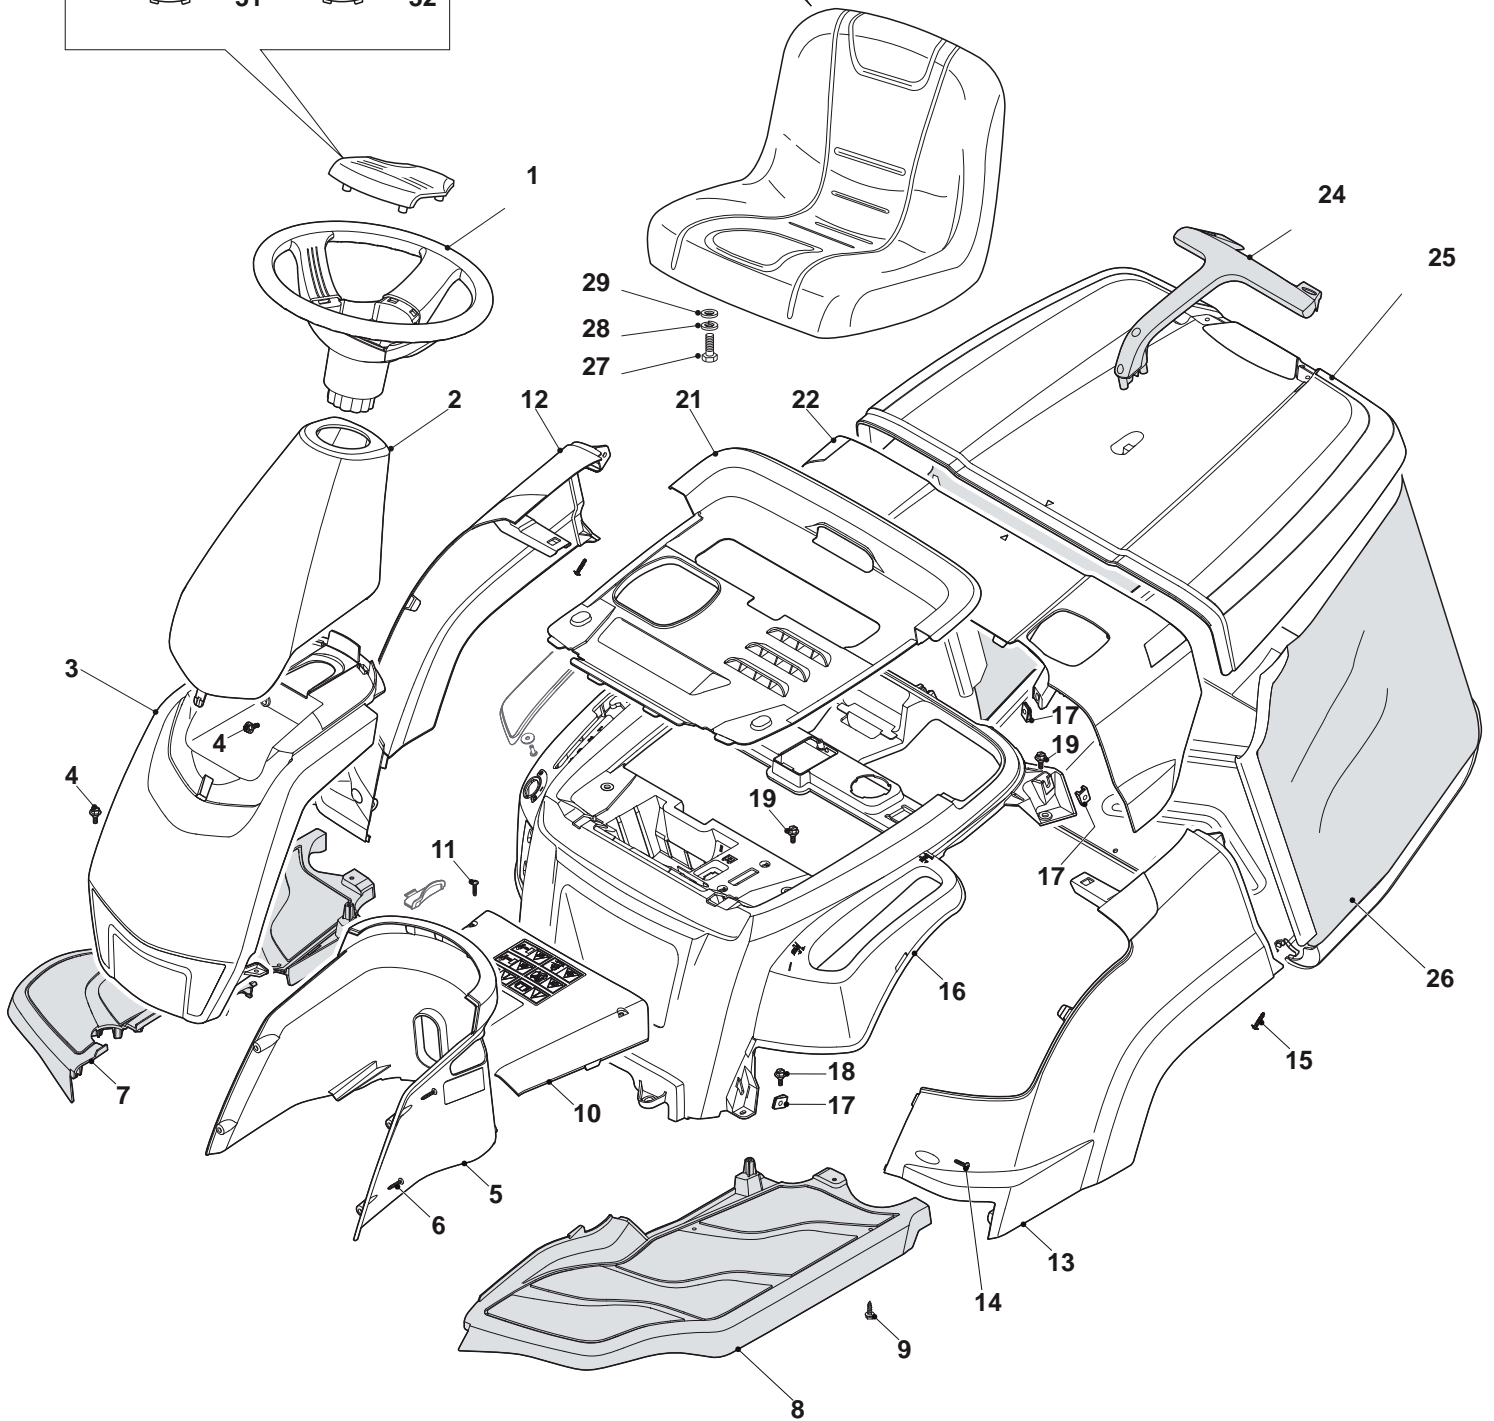

Frame							
POS	CODE	Q.TY	DESCRIPTION	DESCRIZIONE	DESCRIPTION	BESCHREIBUNG	NOTES
1	325961220/0	1	Steering Wheel	Volante	Support Volant	Lenkrad Halter	
2	327110486/0	1	Steering Column Cover, Grey	Piantone Sterzo, Grigio	Couvre Tube De Direction, Gris	Lenkungsaeule kappe Grau	
2	327110487/0	1	Steering Column Cover, Black	Copertura Piantone Sterzo, Nero	Couvre Tube De Direction, Noire	Lenkungsaeule Kappe, Schwarz	
2	327110519/0	1	Steering Column Cover, Grey St	Copertura Piantone Sterzo, Grigio St	Couvre Tube De Direction, Gris STIGA	Lenkungsaeule Kappe, Grau St	
3	327110510/0	1	Steering Column Cover, Red	Piantone Sterzo, Rosso	Couvercle Avant, Rouge	Lenkungsaeule kappe Rot	
3	327110492/0	1	Front Cover, Yellow	Protezione Anteriore, Giallo	Couvercle Avant, Jaune	Vorderdeckel, Gelb	
3	327110493/0	1	Front Cover, White	Protezione Anteriore, Bianco	Couvercle Avant, Blanc	Vorderdeckel, Weiß	
3	327110528/0	1	Front Cover, Green	Protezione Anteriore, Verde	Couvercle Avant, Vert	Vorderdeckel, Grün	
4	125943010/0	4	Screw	Vite	Vis	Schraube	
5	327110483/0	1	Rear Steering Column Cover, Grey	Copertura Piantone Sterzo, Grigio	Couvercle Arrier, Gris	Lenkungsaeule kappe Grau	
5	327110522/0	1	Rear Cover, Black	Protezione Posteriore, Nero	Couvercle Arrier, Noire	Hinterdeckel, Schwarz	
5	327110518/0	1	Rear Cover, Grey	Protezione Post. Grigio	Couvercle Arrier, Gris	Hinterdeckel, Grau	Stiga Models
6	112728300/0	4	Screw	Vite	Vis	Schraube	
7	327500501/0	1	Right Footboard	Pedana Destra	Marchepied Droit	Rechte Fussbrett	
8	327500500/0	1	Left Footboard	Pedana Sinistra	Marchepied Gauche	Linke Fussbrett	
9	112735402/0	14	Screw	Vite	Vis	Schraube	
10	327110478/1	1	Central Cover, Grey	Copertura Centrale, Grigio	Couvre Central, Gris	Kappe, Grau	
10	327110520/1	1	Central Cover, Black	Copertura Centrale, Nero	Couvre Central Noir	Kappe, Schwarz	
10	327110516/1	1	Central Cover, Grey	Copertura Centrale, Grigio	Couvre Central, Gris	Kappe, Grau	
11	112728300/0	2	Screw	Vite	Vis	Schraube	
12	327110511/0	1	Right Rear Cover, Red	Protezione Posteriore Destra Rosso	Couvre Roue Droit, Rouge	Hinterdeckel Rot Recht	
12	327110488/0	1	Right Wheels Cover, Yellow	Copriruota Destro, Giallo	Couvre Roue Droit, Jaune	Rechte Radkappe, Gelb	
12	327110489/0	1	Right Wheels Cover, White	Copriruota Destro, Bianco	Couvre Roue Droit, Blanc	Rechte Radkappe, Weiß	
12	327110533/0	1	Right Wheels Cover, Black	Copriruota Destro, Nero	Couvre Roue Droit, Noire	Rechte Radkappe, Schwarz	
12	327110529/0	1	Right Wheels Cover, Green	Copriruota Destro, Verde	Couvre Roue Droit, Vert	Rechte Radkappe, Grün	
13	327110512/0	1	Left Rear Cover, Red	Protezione Posteriore Sinistra Rosso	Couvre Roue Gauche, Rouge	Hinterdeckel Rot Linke	
13	327110490/0	1	Left Wheels Cover, Yellow	Copriruota Sinistro, Giallo	Couvre Roue Gauche, Jaune	Linke Radkappe, Gelb	
13	327110491/0	1	Left Wheels Cover, White	Copriruota Sinistro, Bianco	Couvre Roue Gauche, Blanc	Linke Radkappe, Weiß	
13	327110534/0	1	Left Wheels Cover, Black	Copriruota Sinistro, Nero	Couvre Roue Gauche, Noire	Linke Radkappe, Schwarz	
13	327110530/0	1	Left Wheels Cover, Green	Copriruota Sinistro, Verde	Couvre Roue Gauche, Vert	Linke Radkappe, Grün	
14	112727801/0	6	Screw	Vite	Vis	Schraube	
15	112728300/0	6	Screw	Vite	Vis	Schraube	
16	327110480/1	1	Frame Cover	Copertura Telaio	Couverture Chassis, Gris	Abdeckrahmen	
16	327110517/1	1	Frame Cover, Grey	Copertura Telaio, Grigio	Couverture Chassis, Gris	Abdeckrahmen, Grau	
16	327110521/1	1	Frame Cover, Black	Copertura Telaio, Nero	Couverture Chassis, Noire	Abdeckrahmen, Schwarz	
17	112437507/0	10	Rapid Fixing Plate	Piastrina	Plaquette	Plättchen	
19	125943010/0	6	Screw	Vite	Vis	Schraube	
21	327110481/1	1	Engine Cover Black	Copertura Motore Nero	Couvre Moteur Noir	Motorkappe Schwarz	
22	327110514/0	1	Rear Cover, Red	Protezione Posteriore Rosso	Couvre, Rouge	Hinterdeckel Rot	
22	327110494/0	1	Cover, Yellow	Copertura, Giallo	Couvre, Jaune	Kappe, Gelb	
22	327110495/0	1	Cover, White	Copertura, Bianco	Couvre, Blanc	Kappe, Weiß	
22	327110536/0	1	Cover, Black	Copertura, Nero	Couvre, Noire	Kappe, Schwarz	
22	327110532/0	1	Cover, Green	Copertura, Verde	Couvre, Vert	Kappe, Grün	
24	327394004/0	1	Handle, Black	Maniglia Nera	Griff Schwarz	Poignée Noir	
25	327110513/0	1	Red Grass-catcher Cover	Copertura Sacco Rosso	Couvre-Bac Mobile, Rouge	Sackkappe, Rot	
25	327110484/0	1	Grass-Catcher Cover, Yellow	Copertura Sacco, Giallo	Couvre-Bac Mobile, Jaune	Beweglicher Sackkappe, Gelb	
25	327110485/0	1	Grass-Catcher Cover, White	Copertura Sacco, Bianco	Couvre-Bac Mobile, Blanc	Beweglicher Sackkappe, Weiß	
25	327110535/0	1	Grass-Catcher Cover, Black	Copertura Sacco, Nero	Couvre-Bac Mobile, Noire	Beweglicher Sackkappe, Schwarz	
25	327110531/0	1	Grass-Catcher Cover, Green	Copertura Sacco, Verde	Couvre-Bac Mobile, Vert	Beweglicher Sackkappe, Grün	
26	184106074/0	1	Box, Fabric	Sacco Tela	Sac, Toile	Sack, Tuck	
27	112793101/0	4	Screw	Vite	Vis	Schraube	
28	112583500/0	4	Grower	Grower	Grower	Grower