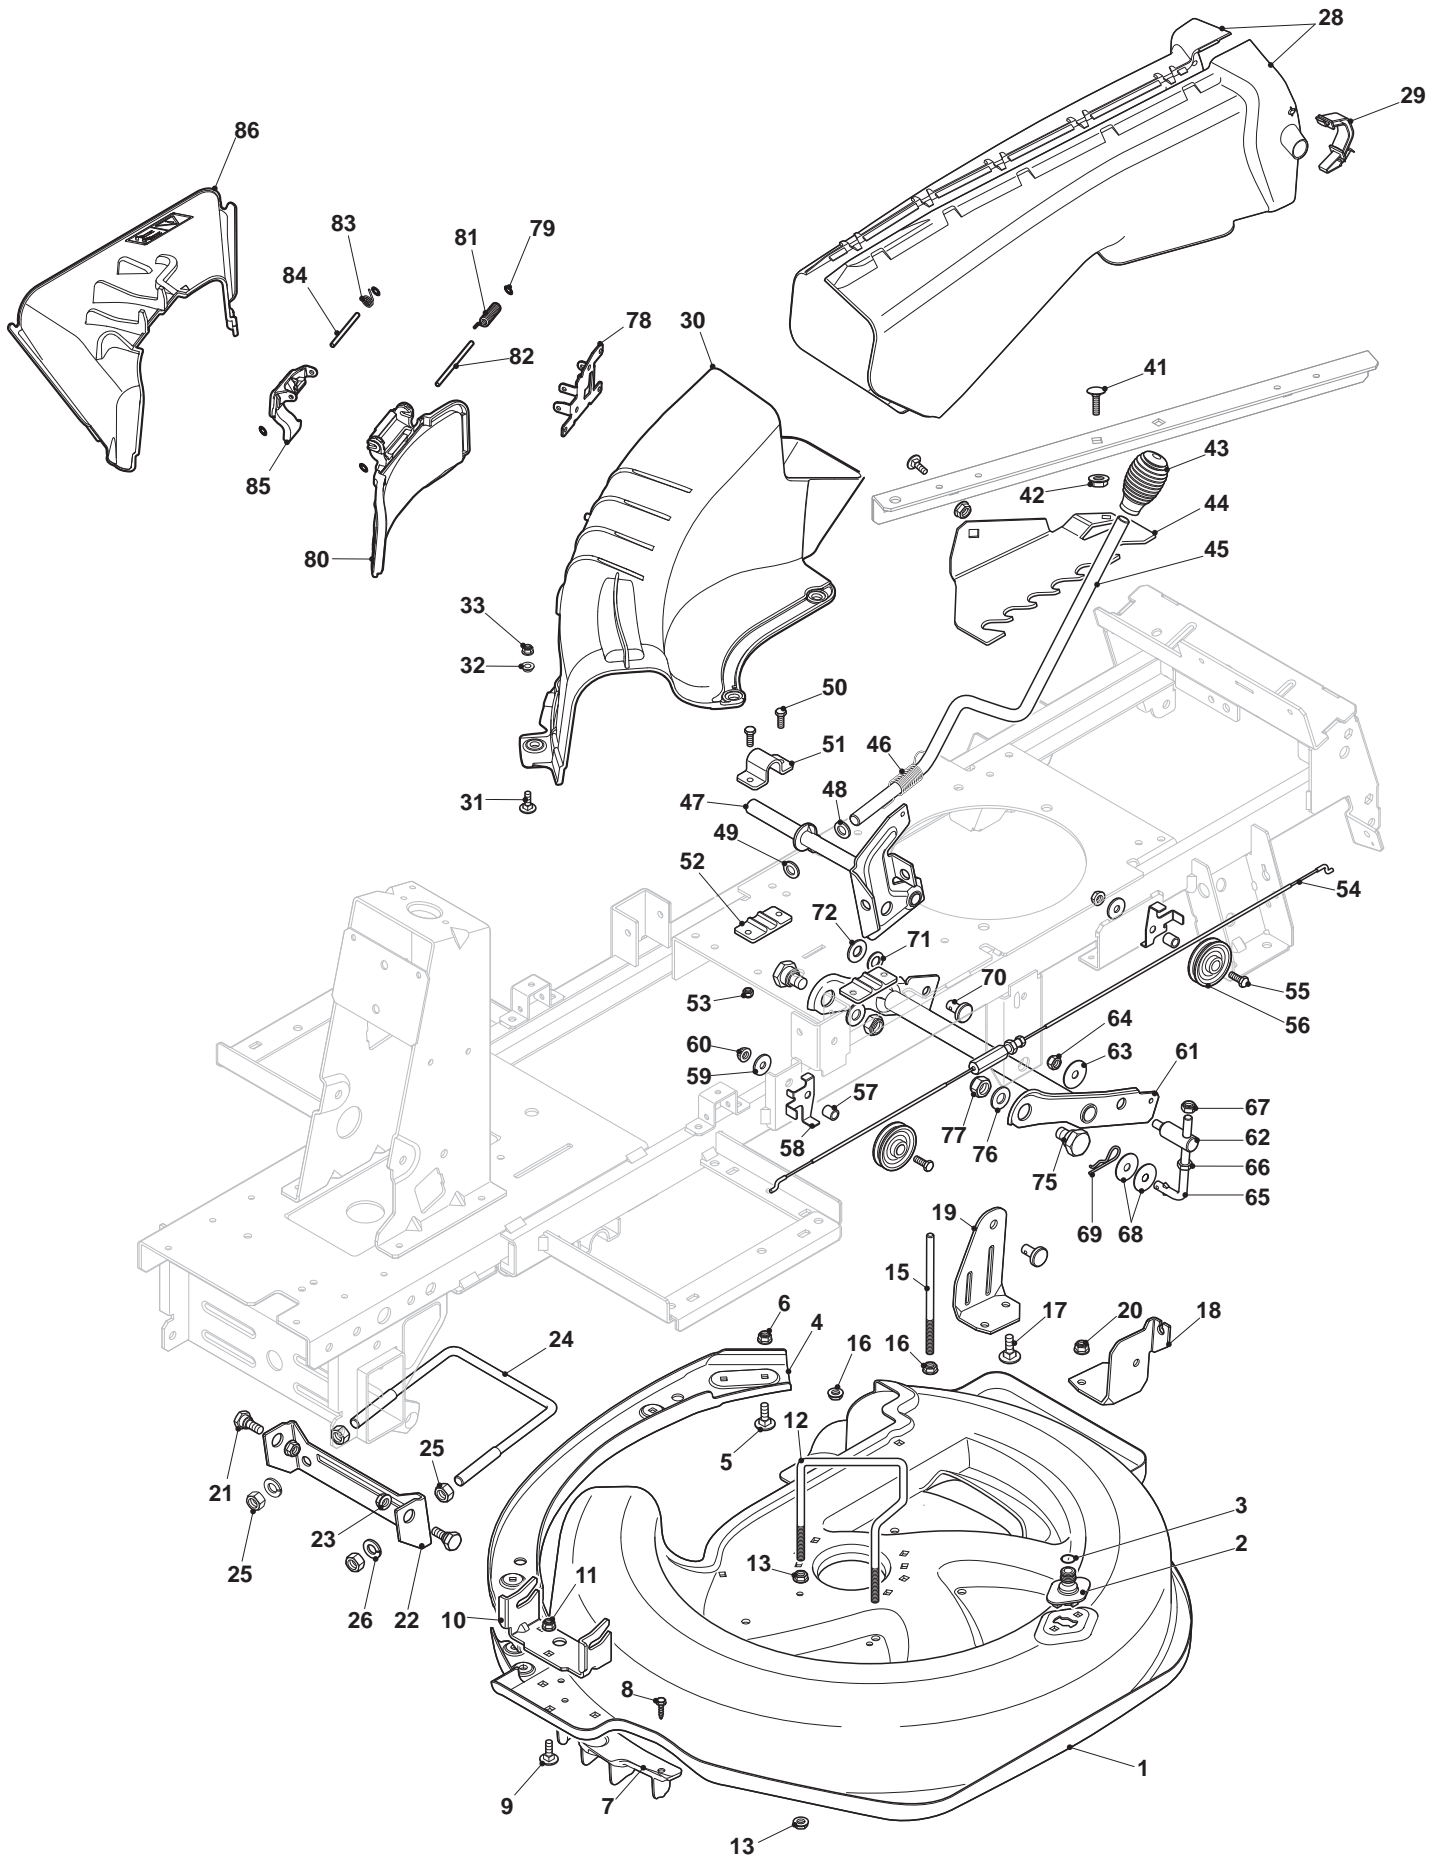

Cutting Plate and Lifting

for 4in1