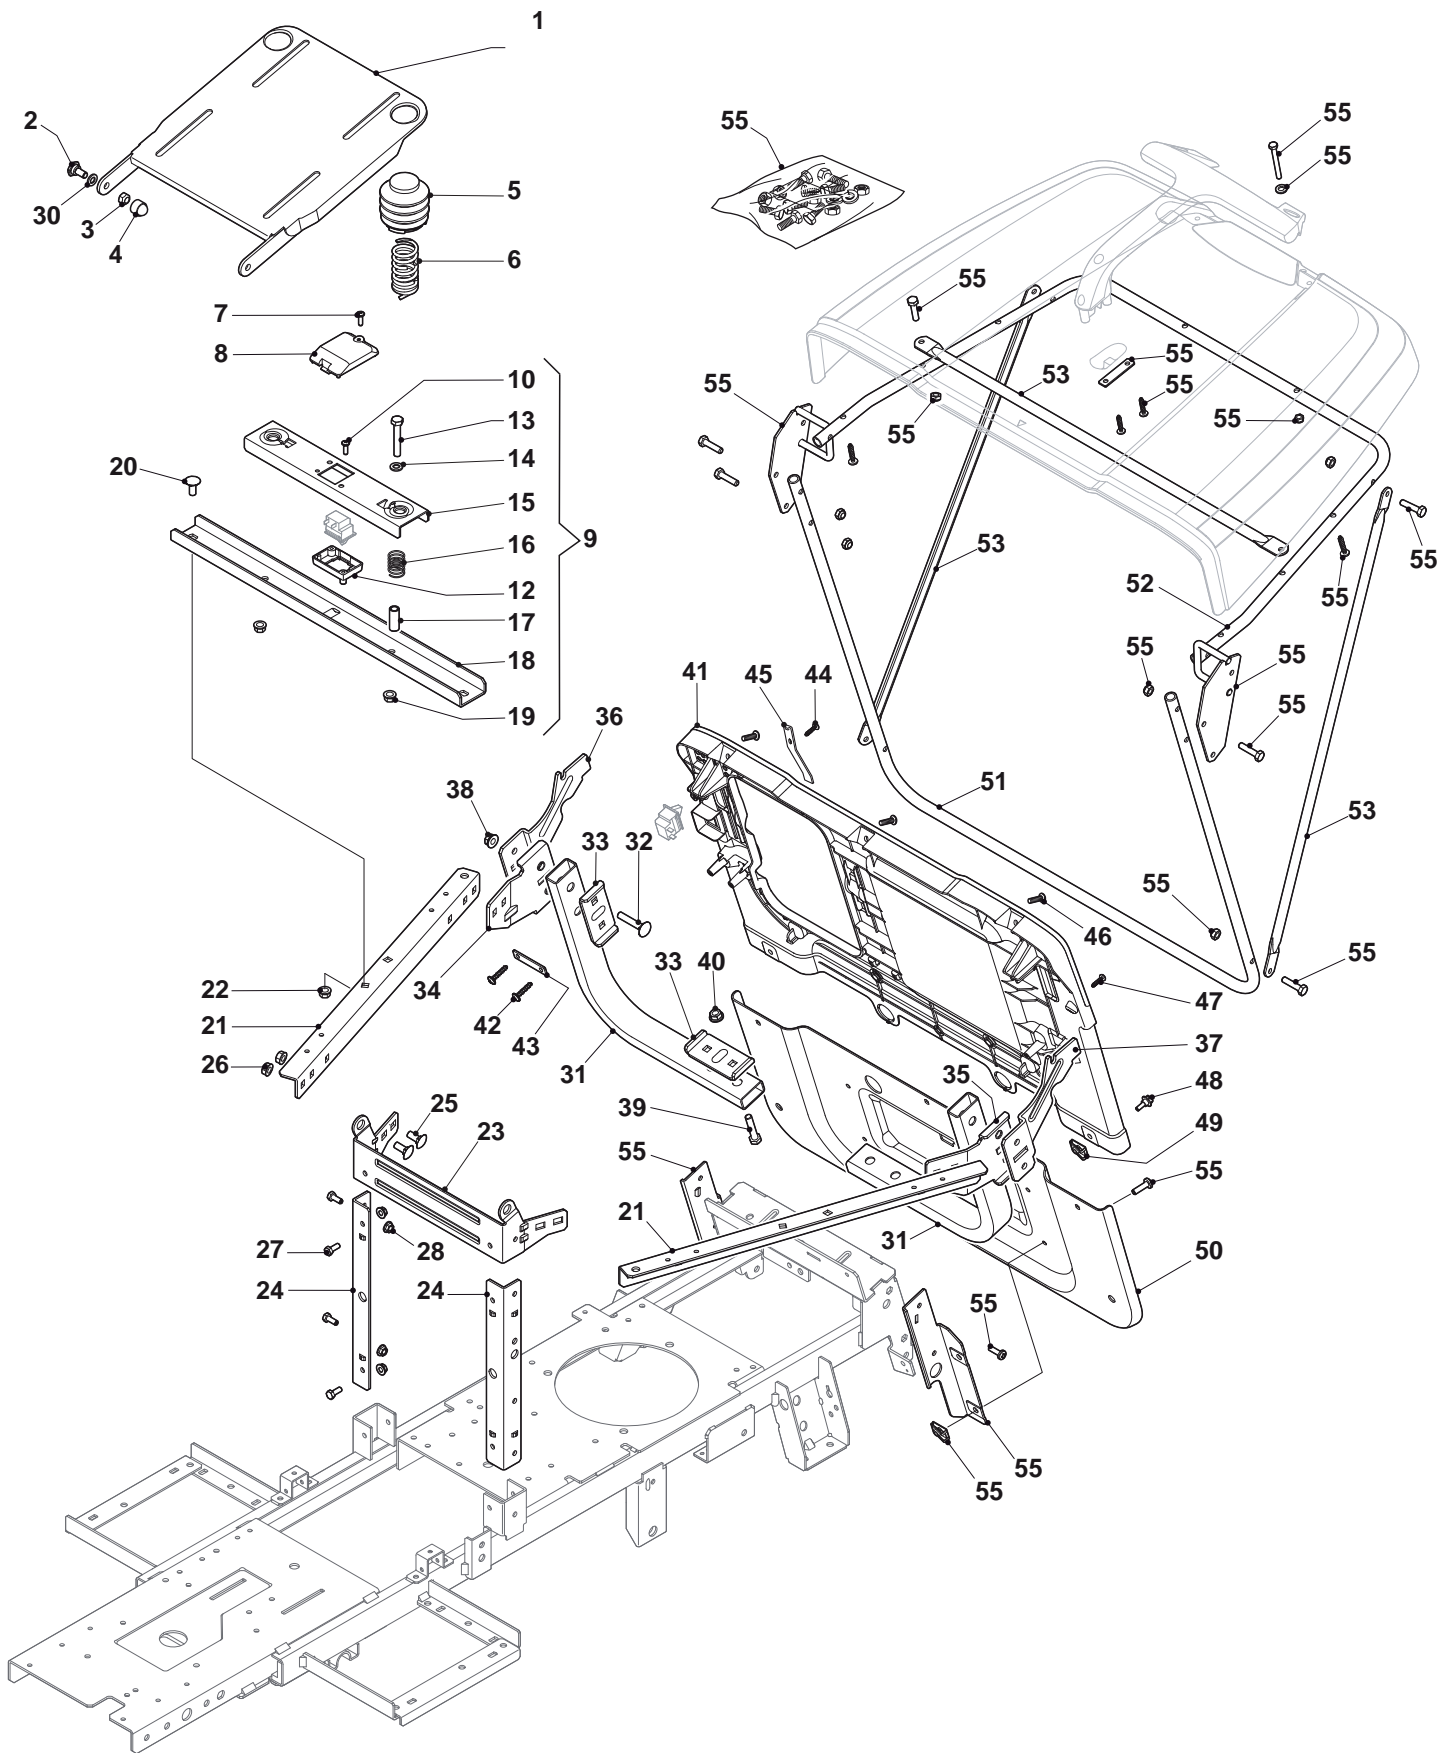

ILLUSTRATED PARTS LIST

MJ 66 4E Hydro

- Use GLOBAL GARDEN PRODUCT Genuine Spare Parts specified in the parts list for repair and/or replacement.
- The contents described in the parts list may change due to improvement.
- The drawings of the spare parts are only indicative and might not represent the part in question exactly.
- The indications "right" - "left" - "front" - "rear" refer to the position of the operator when using the machine.
- When placing orders of parts for repair and/or replacement, make sure that the illustrated parts list is the one applying to the machine's year of manufacture, as shown on the identification plate attached to the machine.

Frame							
POS	CODE	Q.TY	DESCRIPTION	DESCRIZIONE	DESCRIPTION	BESCHREIBUNG	NOTES
35	125722472/0	1	Seat	Sedile	Siege	Sitz	
36	125722463/0	1	Seat	Sedile	Siege	Sitz	
37	125722453/1	1	Seat	Sedile	Siege	Sitz	
38	125722471/0	1	Seat	Sedile	Siege	Sitz	
39	125722456/0	1	Seat	Sedile	Siege	Sitz	
40	125722470/0	1	Seat	Sedile	Siege	Sitz	
41	125722477/0	1	Seat	Sedile	Siege	Sitz	