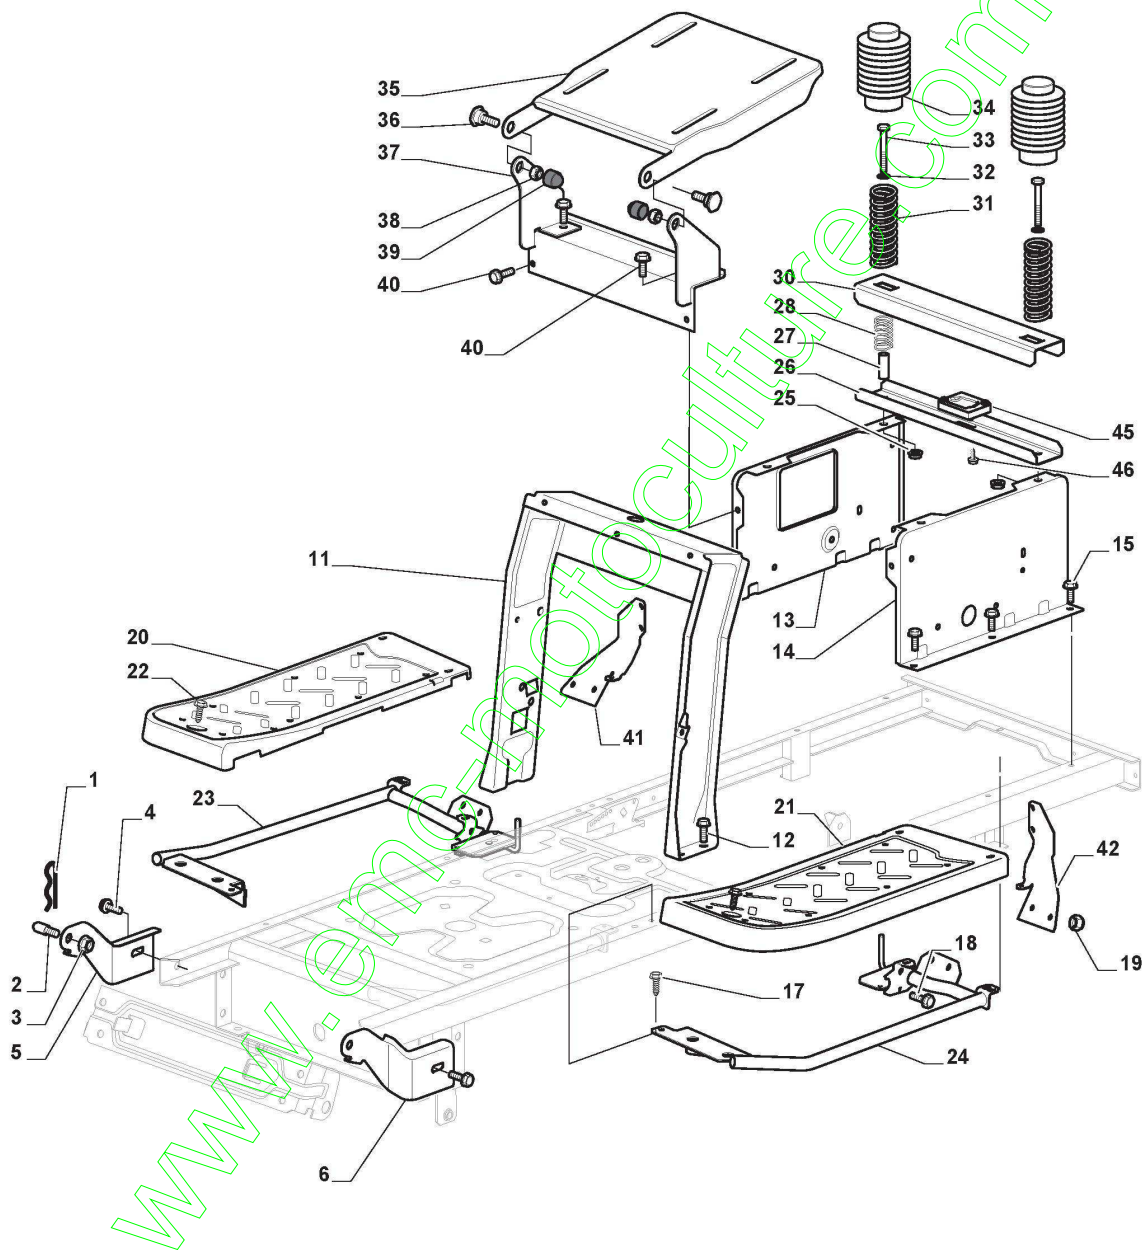

Chassis

Réf. N°	Q.té :	Code article	Description	Articles	De	Jusqu'à
1	1	124487998/0	Goupille			
2	2	125510079/0	Pivot			To S/N
2	2	125510169/0	Pivot		From S/N 19DA3RON 003315	
3	2	112155000/0	Ecrou			
4	2	112735599/0	Vis			
5	1	325547225/0	Plaquette Droit			
6	1	325547227/0	Plaquette Gauche			
11	1	382785169/1	Support Tube De Direction			
12	4	125943009/0	Vis			
13	1	325785331/1	Support Siege Droit			
14	1	325785333/1	Support Siege Gauche			
15	6	125943009/0	Vis			
17	2	125943009/0	Vis			
18	2	125943009/0	Vis			
19	10	112155000/0	Ecrou			
20	1	325500041/1	Marchepied Droit			
21	1	325500043/1	Marchepied Gauche			
22	2	112735599/0	Vis			
23	1	382785223/0	Support Marchepied			
24	1	382785221/0	Support Marchepied			
25	2	112293201/0	Ecrou			
26	1	325820109/1	Support Siege			
27	2	125160048/0	Entretoise		From 01-Septem ber-2014	To
27	2	125160077/0	Entretoise			
28	2	125430263/0	Ressort			
30	1	325820111/0	Barre support interrupteur de siège			
31	2	125430264/0	Ressort			
32	2	112521350/0	Rondelle			
33	2	112691400/0	Vis			
34	2	325122002/0	Protecteur			
35	1	382547061/0	Plaquette			
36	2	122524970/2	Pivot			From S/N
36	2	122524970/3	Goupille		From S/N 88153	To S/N
37	1	382820151/0	Support Siege			
37	1	382820151/1	Support Siege		From S/N 20EA3RON 000612	
38	2	112155010/0	Ecrou			
39	2	118203854/0	Capot			
40	12	125943009/0	Vis			
41	1	325650155/0	Support			To S/N
41	1	325650155/1	Support		From S/N 00271854	To S/N
41	1	325650155/2	Support		From S/N 20BA3RON 006585	To S/N
42	1	325650157/0	Support			
42	1	325650157/1	Support		From S/N DD325495	To S/N
42	1	325650157/2	Support		From S/N	20AA3RON 007470
45	1	325785379/0	Support			
46	2	112728686/0	Vis