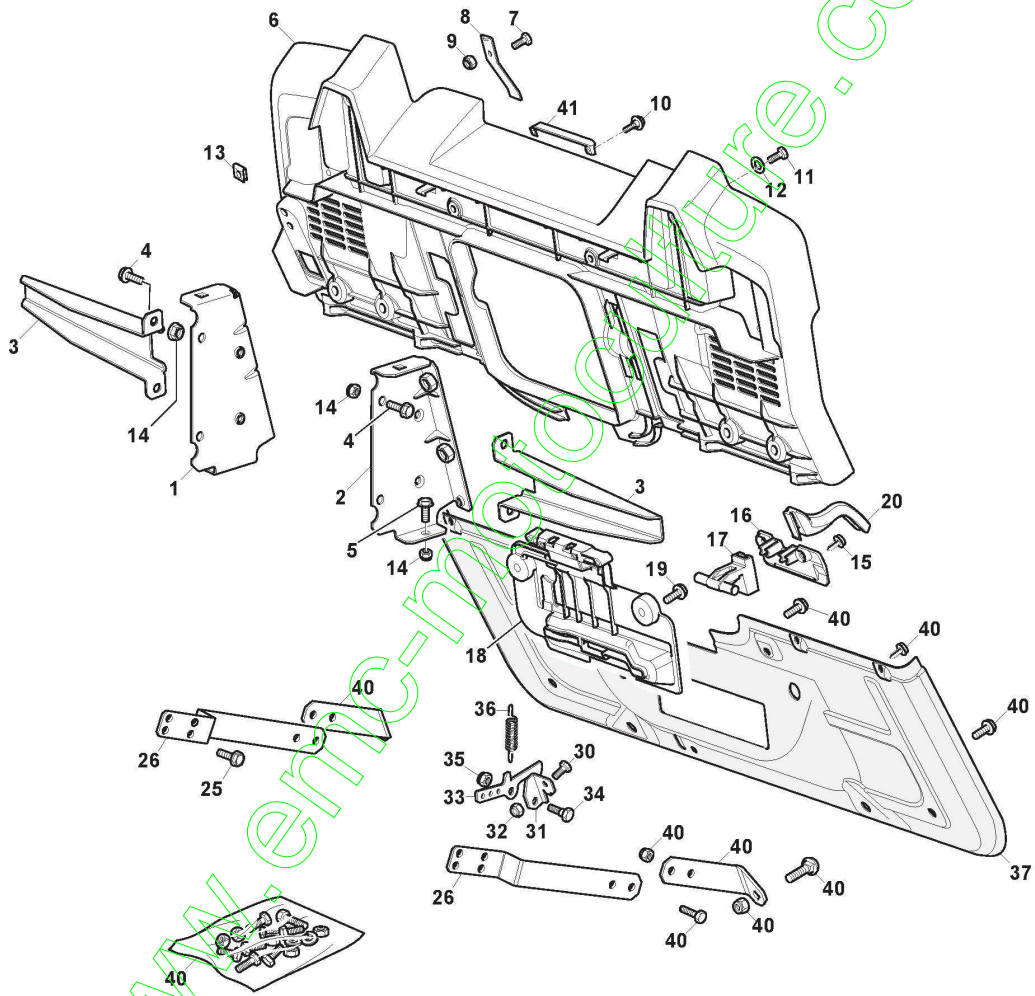

Frame - Rear Plate

Réf. N°	Q.té :	Code article	Description	Articles	De	Jusqu'à
1	1	325774501/0	Bride Droit			
2	1	325774507/0	Etrier Gauche			To S/N
2	1	325774507/1	Etrier Gauche		From S/N 21JA3RON 001268	
3	2	325650163/0	Renforcement			
4	8	125943009/0	Vis			
5	2	125943009/0	Vis			
6	1	325547299/1	Plaque Arriere, Partie Superieur			
7	1	112789021/0	Vis			
8	1	127430600/0	Ressort			
9	1	112154330/0	Ecrou			
10	4	125943010/0	Vis			
11	6	112789021/0	Vis			
12	6	112523020/0	Rondelle			
13	6	112437503/0	Plaquette			
14	10	112155000/0	Ecrou			
15	2	112728697/0	Vis			
16	1	325109522/0	Couvercle Protection			
17	1	325318276/0	Levier			
18	1	325785428/0	Support			
19	2	125943010/0	Vis			
20	1	325318277/0	Levier	Also on endowment p40		
25	4	112793102/0	Vis			
26	2	325774521/0	Etrier			
30	1	112789021/0	Vis			
31	1	325755061/0	Etrier			
32	1	112154330/0	Ecrou			
33	1	325774533/0	Etrier			
34	1	125510080/2	Pivot			
35	1	112154510/0	Ecrou			
36	1	125430282/1	Ressort			
37	1	382547071/1	Plaque Arriere, Partie Inferieur			
40	1	382180146/0	Dotation Visserie			
41	1	325600107/0	Protection Micro			

www.emc-motoculture.com