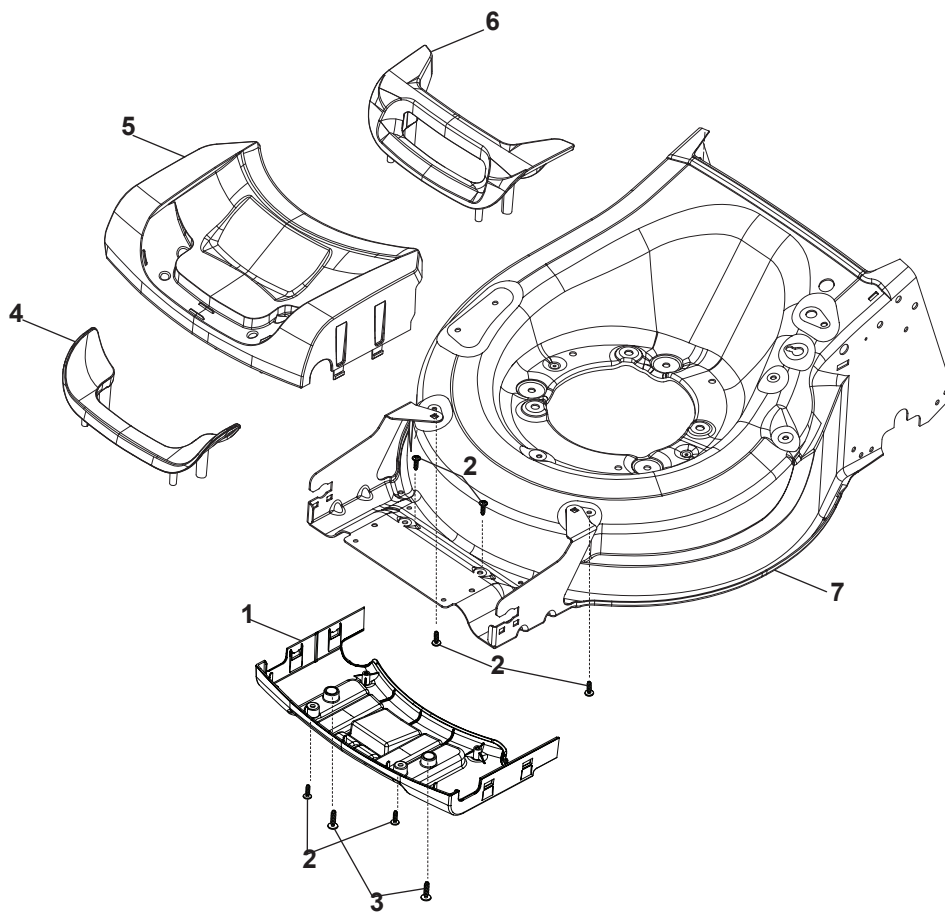

MP1 554 WSVQ

WBH Petrol Steel Mask

Issue 10 - 2015

Fig.	Quantity	Part No	Description	Notes
1	1	322500113/0	Front Combi	
2	6	112728697/0	Screw	
3	2	112728699/0	Screw	
4	1	322055524/0	Insert	
5	1	322226217/0	Mask, Red	
6	1	322393742/0	Handle	
7	1	381004779/0	Red Deck	Side Discharge