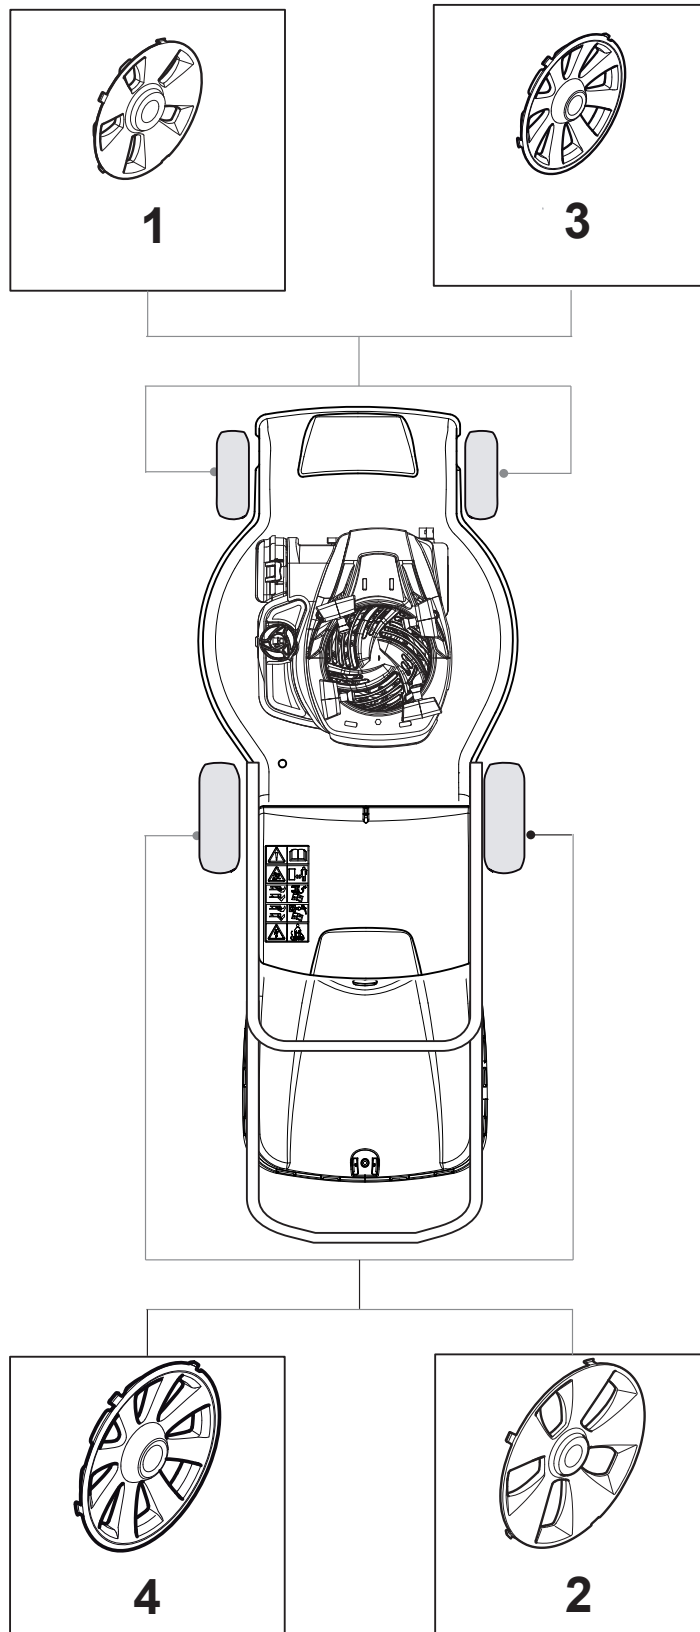

Ball Bearing Ø200 - Wheels NTD

Ball Bearing Ø280 - Wheels NTD

Fig.	Quantity	Part No	Description	Notes
1	8	119216035/0	Bearing	
2	4	381007416/2	Wheel	
4	2	381007417/2	Wheel	

DELTA Wheel (Pierced) - Ø 200

DELTA Wheel - Ø 280

Fig.	Quantity	Part No	Description	Notes
1	2	381007477/0	Wheel	
2	8	119216035/0	Bearing	
3	2	322110640/0	Hub Cap Grey	
4	2	381007478/1	Wheel	

Fig.	Quantity	Part No	Description	Notes
1	2	322110643/0	Hub Cap Grey	Grey
2	2	322110644/0	Hub Cap Grey	Grey
3	2	322110645/0	Hub Cap Grey	Grey
4	2	322110646/0	Hub Cap Grey	Grey

Fig.	Quantity	Part No	Description	Notes
1	1	381005195/0	Bracket-Rh	
2	1	381005197/0	Bracket-Lh	
3	6	112727801/0	Screw	
4	2	322545213/0	Plate	
5	1	322600310/0	Rear door	Not for TR/E models
6	1	322108316/0	Conveyor	
7	6	112728699/0	Screw	
8	1	322060271/0	Carter Mulching	
9	2	112728530/0	Screw	
10	2	112154510/0	Nut	
11	2	112815200/0	Screw	
12	2	112521330/0	Washer	
13	1	119035000/0	Or Ring	
14	1	112728697/0	Screw	
15	1	322034002/0	Washing Connection	
16	1	322140246/0	Deflector	
17	1	112645708/0	Pin	

Fig.	Quantity	Part No	Description	Notes
1	1	322108315/0	Conveyor	
2	1	322600309/0	Stone Guard, Black	
3	1	122450456/0	Spring	
4	2	112604896/0	Crown Fastener	
5	2	112727803/0	Screw	
6	1	322806639/0	Fulcrum Pin	
7	2	112154510/0	Nut	
8	1	122517869/1	Pin	
9	2	118203853/0	Screw	