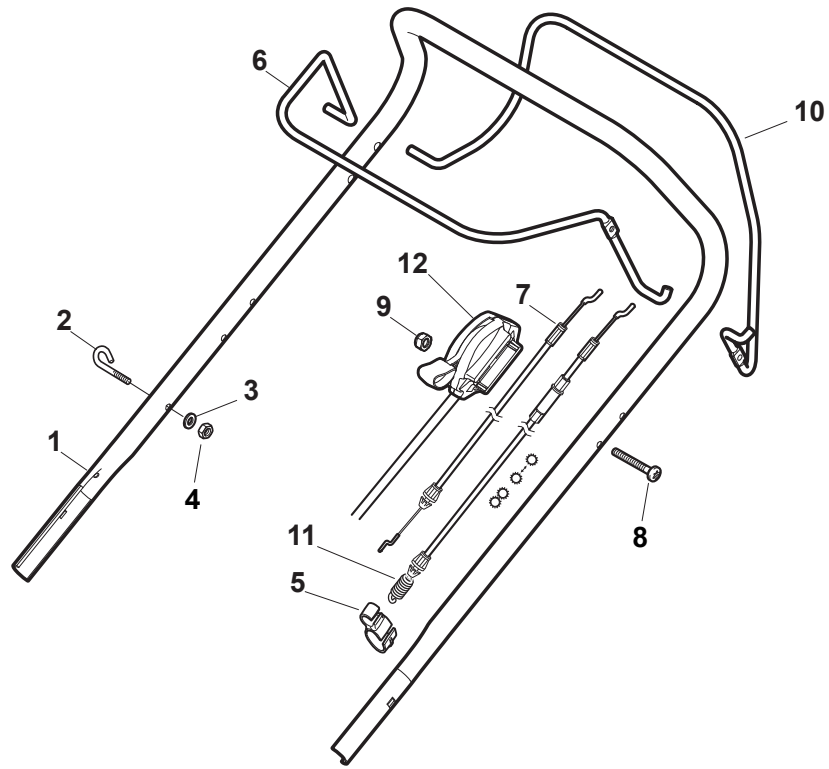

Fig.	Quantity	Part No	Description	Notes
1	1	381006745/1	Handle, Upper Part with sponge handgrip	with Sponge
1	1	381006739/1	Handle, Upper Part	without Sponge
2	1	122430313/0	Guide Spring	
3	1	112521330/0	Washer	
4	1	112154510/0	Nut	
5	1	118390020/0	Conduit Clip Caproeurope	
6	1	181003363/1	Lever, Engine Brake Black	Black
6	1	381003365/0	Lever, Engine Brake Yellow	Yellow
7	1	181030087/0	Cable, Thread Engine Brake	Handle w/Knob - For B&S 775 IS
7	1	181030057/0	Cable, Thread Engine Brake	Handle w/Lever - For B&S 775 IS
8	1	112727783/0	Screw	
9	1	112154510/0	Nut	
10	1	181003364/0	Drive Control Lever	Black
10	1	381003366/0	Lever, Driving Yellow	Yellow
11	1	381030104/0	Clutch Cable	
12	1	322551640/0	Plate	

Fig.	Quantity	Part No	Description	Notes
1	1	381006745/1	Handle, Upper Part with sponge handgrip	with Sponge
1	1	381006739/1	Handle, Upper Part	without Sponge
2	1	122430313/0	Guide Spring	
3	1	112521330/0	Washer	
4	1	112154510/0	Nut	
5	1	118390020/0	Conduit Clip Caproeurop	
6	1	181003363/1	Lever, Engine Brake Black	Black
6	1	381003365/0	Lever, Engine Brake Yellow	Yellow
7	1	181030087/0	Cable, Thread Engine Brake	Handle w/Knob - For B&S 775 IS
7	1	181030057/0	Cable, Thread Engine Brake	Handle w/Lever - For B&S 775 IS
8	1	112727783/0	Screw	
9	1	112154510/0	Nut	
10	1	181003364/0	Drive Control Lever	Black
10	1	381003366/0	Lever, Driving Yellow	Yellow
11	1	381030104/0	Clutch Cable	
12	1	181005537/0	Throttle Cable	for Handle with Knob
12	1	181005539/0	Throttle Cable	for Handle with Lever