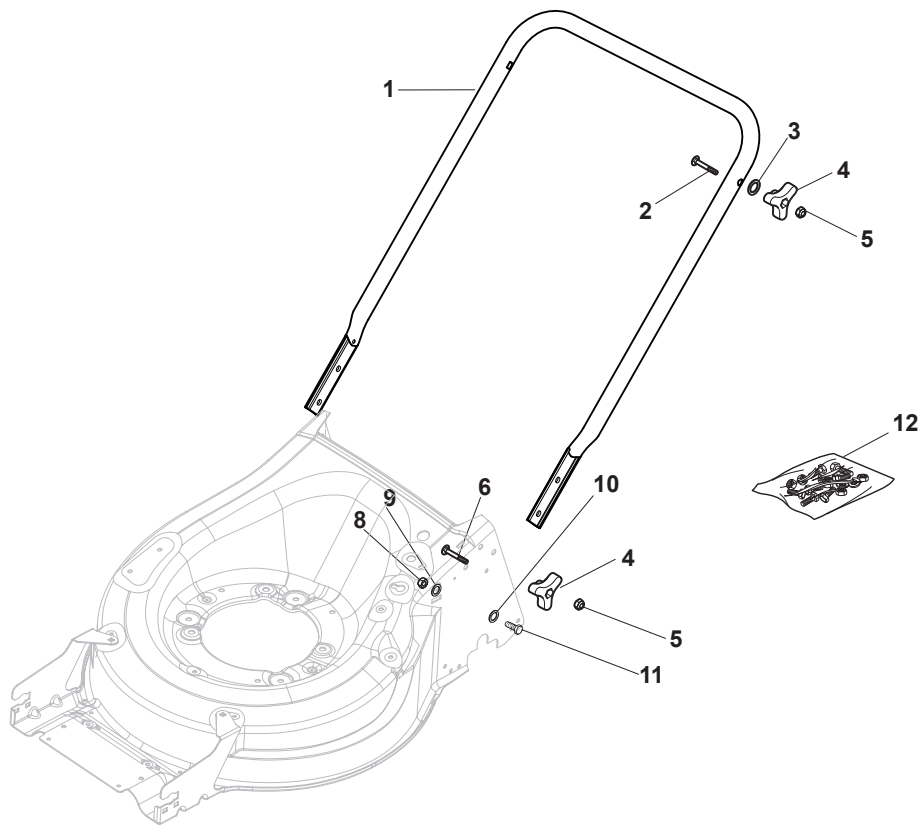

Fig.	Quantity	Part No	Description	Notes
54	1	322722802/1	Half-Shell Starting Block inner-half	for ERGO Handle
54	1	322722807/0	Speed Control Lever Half-Bearing	for PRO Handle
55	1	322722803/0	Half-Shell	
56	2	112728702/0	Screw	
57	1	322399820/0	Knob	
58	2	112728300/0	Screw	
59	1	322319307/1	Lever, Speed Drive Control	

MP1 554 WSVQ

WBH Petrol Steel Mask

Issue 10 - 2015

Fig.	Quantity	Part No	Description	Notes
1	1	322500113/0	Front Combi	
2	6	112728697/0	Screw	
3	2	112728699/0	Screw	
4	1	322055524/0	Insert	
5	1	322226217/0	Mask, Red	
6	1	322393742/0	Handle	
7	1	381004779/0	Red Deck	Side Discharge

Fig.	Quantity	Part No	Description	Notes
1	1	381006785/0	Handle Lower Part	Black
2	2	112819110/0	Screw	
3	2	122671651/0	Washer	
4	2	122399900/0	Knob	
5	2	112293200/0	Nut	
6	2	112818900/0	Screw	
8	2	112155000/0	Nut	
9	2	112521350/0	Washer	
10	2	112369500/0	Elastic Washer	
11	2	112760605/0	Screw	
12	1	381008730/0	Outfit	Black