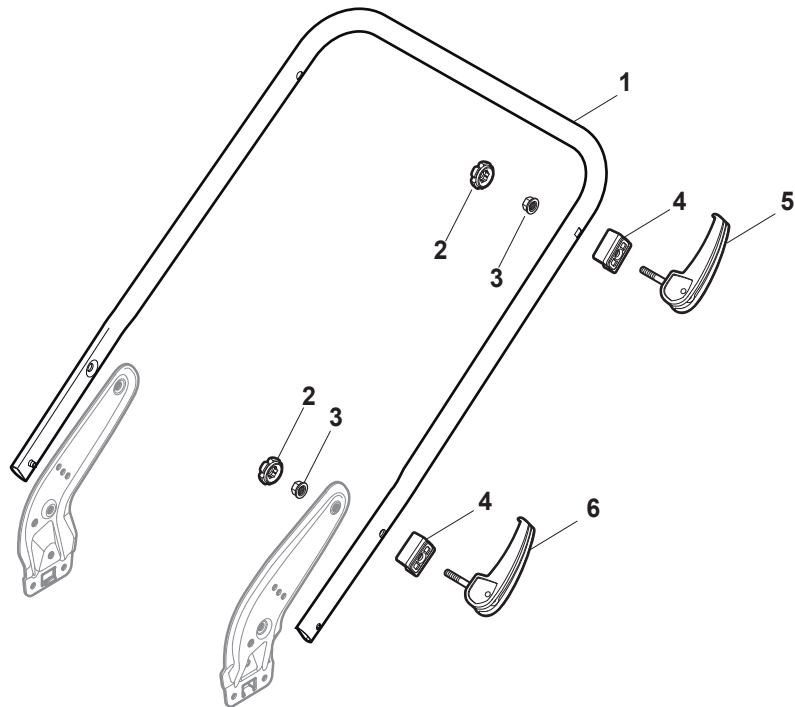

Fig.	Quantity	Part No	Description	Notes
54	1	322722802/1	Half-Shell Starting Block inner-half	for ERGO Handle
54	1	322722807/0	Speed Control Lever Half-Bearing	for PRO Handle
55	1	322722803/0	Half-Shell	
56	2	112728702/0	Screw	
57	1	322399820/0	Knob	
58	2	112728300/0	Screw	
59	1	322319307/1	Lever, Speed Drive Control	

MP1 554 WSVQ

WBH Petrol Steel Mask

Issue 10 - 2015

Fig.	Quantity	Part No	Description	Notes
1	1	322500113/0	Front Combi	
2	6	112728697/0	Screw	
3	2	112728699/0	Screw	
4	1	322055524/0	Insert	
5	1	322226217/0	Mask, Red	
6	1	322393742/0	Handle	
7	1	381004779/0	Red Deck	Side Discharge

Fig.	Quantity	Part No	Description	Notes
1	1	381006785/0	Handle Lower Part	Black
2	2	112819110/0	Screw	
3	2	122671651/0	Washer	
4	2	122399900/0	Knob	
5	2	112293200/0	Nut	
6	2	112818900/0	Screw	
8	2	112155000/0	Nut	
9	2	112521350/0	Washer	
10	2	112369500/0	Elastic Washer	
11	2	112760605/0	Screw	
12	1	381008730/0	Outfit	Black