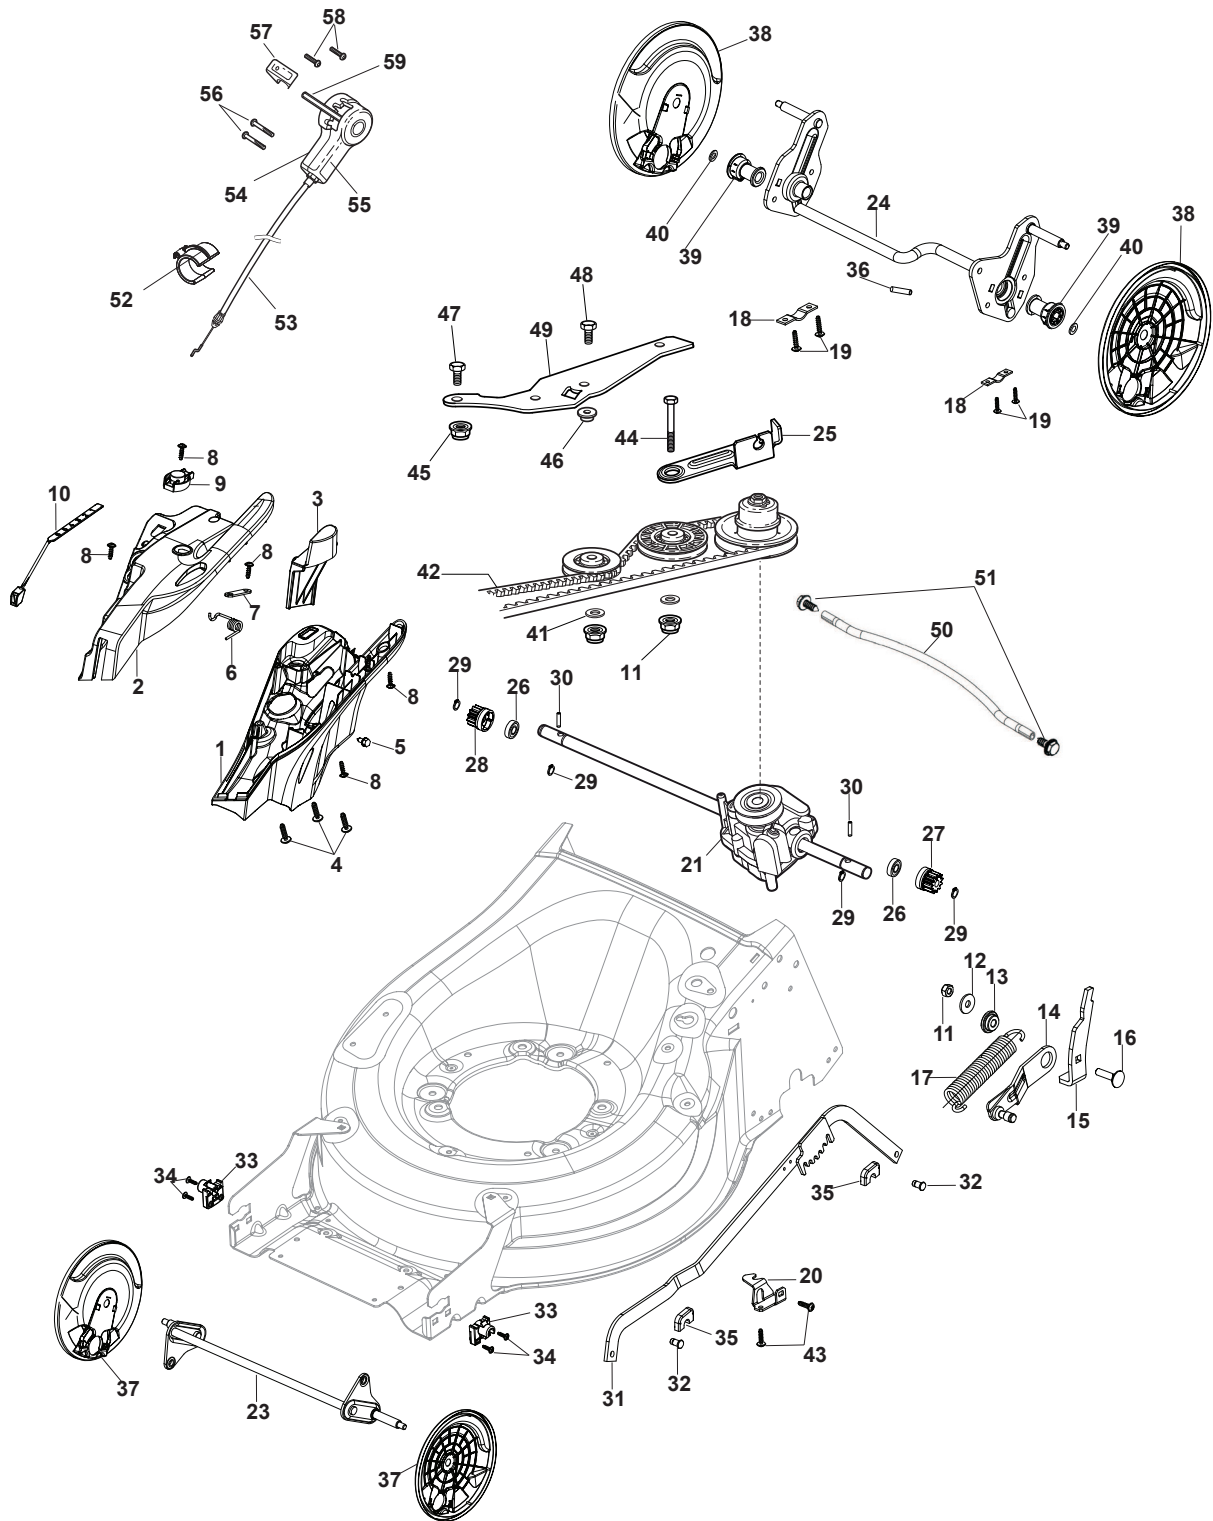

THIS INFORMATION IS NOT INTENDED FOR SALE OR RESALE, AND THIS NOTICE MUST REMAIN ON ALL COPIES.

Fig.	Quantity	Part No	Description	Notes
1	1	322055262/0	Lower Cover	
2	1	322055263/0	Upper Cover	
3	1	322602026/0	Button	
4	5	112728699/0	Screw	
5	1	125943004/0	Screw	
6	1	122450477/0	Spring	
7	1	322981471/1	Plate	
8	5	112728697/0	Screw	
9	1	322602027/0	Lens	
10	1	322602028/0	Visualizer	
11	1	112154510/0	Nut	
12	1	112523040/0	Washer	
13	1	122517873/0	Pin	
14	1	381003475/0	Lever, Height Adjustment	
15	1	322778475/0	Bracket	
16	1	112815270/0	Screw	
17	1	122450480/0	Spring	
18	2	322545152/0	Plate	
19	4	112728698/0	Screw	
20	1	322778477/0	Support Bracket	
21	1	181003116/0	Gear Box Rear Drive	
23	1	381302881/0	Front Wheel Axle	
24	1	381302891/0	Rear Wheel Axle	
25	1	112674550/0	Screw	
26	2	119216035/0	Bearing	
27	1	122570110/1	Pinion Right	
28	1	122570120/1	Pinion Left	
29	4	112608600/0	Seeger	
30	2	122753000/0	Pin	
31	1	381002047/0	Wheels Control Rod	
32	2	122519820/0	Pin	
33	2	322785305/0	Support	
34	4	112728697/0	Screw	
35	2	112436051/0	Plate	
37	2	322600247/0	Protection, Wheel	
38	2	322600205/1	Protection, Wheel	
39	2	322042068/0	Bushing	
40	2	112521371/0	Washer	
41	2	112523050/0	Washer	
42	1	135064379/0	Belt	
43	5	112728704/1	Screw	
44	1	112674550/0	Screw	
45	2	112154210/0	Nut	
46	1	122671656/0	Washer	
47	2	112792611/0	Screw	
48	2	112689500/0	Screw	
49	1	322806649/0	Bracket Plate	
50	1	322608567/0	Stiffening Axle	
51	2	112735120/0	Screw	
52	1	118390020/0	Conduit Clip Caproeurope	
53	1	381030107/0	Cable, Speed Drive Control Cavo Comando Marce	

Fig.	Quantity	Part No	Description	Notes
54	1	322722802/1	Half-Shell Starting Block inner-half	for ERGO Handle
54	1	322722807/0	Speed Control Lever Half-Bearing	for PRO Handle
55	1	322722803/0	Half-Shell	
56	2	112728702/0	Screw	
57	1	322399820/0	Knob	
58	2	112728300/0	Screw	
59	1	322319307/1	Lever, Speed Drive Control	