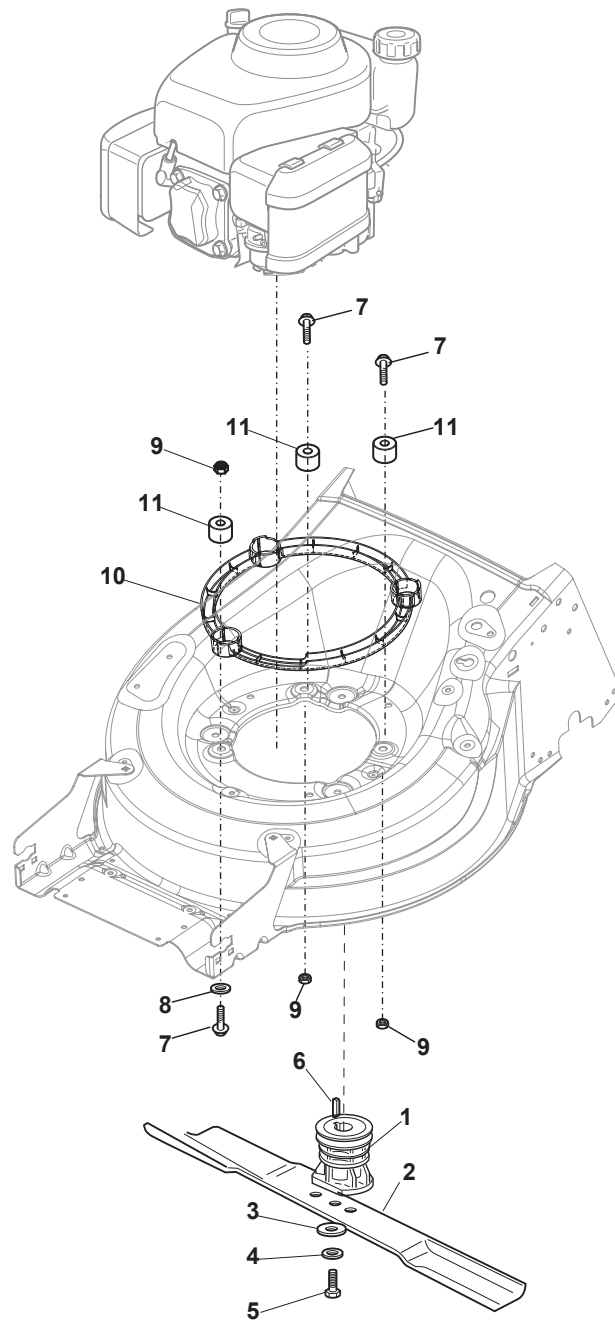

Fig.	Quantity	Part No	Description	Notes
54	1	322722802/1	Half-Shell Starting Block inner-half	for ERGO Handle
54	1	322722807/0	Speed Control Lever Half-Bearing	for PRO Handle
55	1	322722803/0	Half-Shell	
56	2	112728702/0	Screw	
57	1	322399820/0	Knob	
58	2	112728300/0	Screw	
59	1	322319307/1	Lever, Speed Drive Control	

Fig.	Quantity	Part No	Description	Notes
1	2	381007477/0	Wheel	
2	8	119216035/0	Bearing	
3	2	322110640/0	Hub Cap Grey	
4	2	381007478/1	Wheel	

Fig.	Quantity	Part No	Description	Notes
1	2	322110643/0	Hub Cap Grey	Grey
2	2	322110644/0	Hub Cap Grey	Grey
3	2	322110645/0	Hub Cap Grey	Grey
4	2	322110646/0	Hub Cap Grey	Grey

Fig.	Quantity	Part No	Description	Notes
1	1	381005195/0	Bracket-Rh	
2	1	381005197/0	Bracket-Lh	
3	6	112727801/0	Screw	
4	2	322545213/0	Plate	
5	1	322600310/0	Rear door	Not for TR/E models
6	1	322108316/0	Conveyor	
7	6	112728699/0	Screw	
8	1	322060271/0	Carter Mulching	
9	2	112728530/0	Screw	
10	2	112154510/0	Nut	
11	2	112815200/0	Screw	
12	2	112521330/0	Washer	
13	1	119035000/0	Or Ring	
14	1	112728697/0	Screw	
15	1	322034002/0	Washing Connection	
16	1	322140246/0	Deflector	
17	1	112645708/0	Pin	

Fig.	Quantity	Part No	Description	Notes
1	1	322108315/0	Conveyor	
2	1	322600309/0	Stone Guard, Black	
3	1	122450456/0	Spring	
4	2	112604896/0	Crown Fastener	
5	2	112727803/0	Screw	
6	1	322806639/0	Fulcrum Pin	
7	2	112154510/0	Nut	
8	1	122517869/1	Pin	
9	2	118203853/0	Screw	