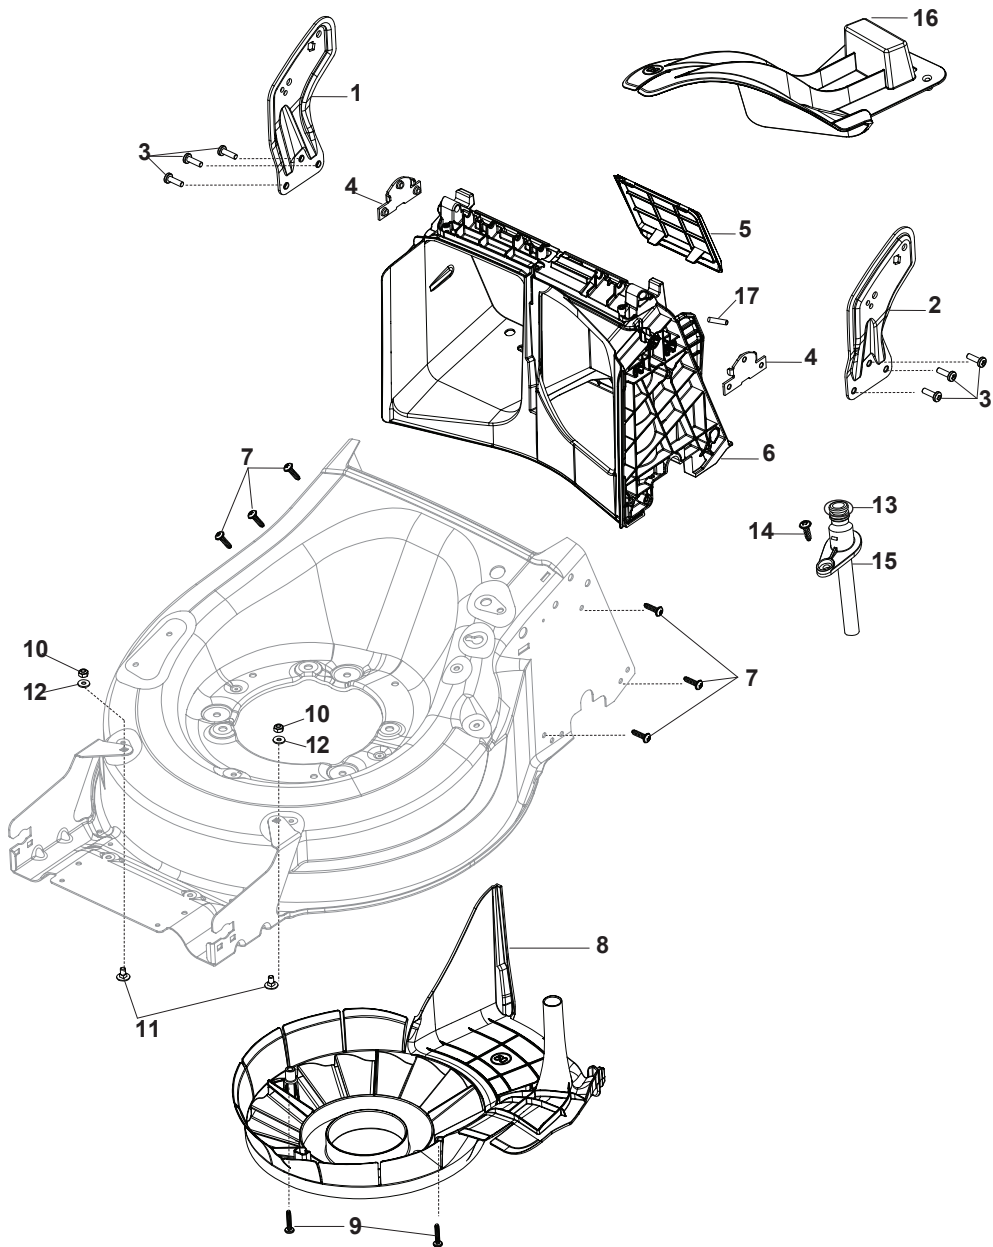

Ball Bearing Ø200 - Wheels NTD

Ball Bearing Ø280 - Wheels NTD

Fig.	Quantity	Part No	Description	Notes
1	8	119216035/0	Bearing	
2	4	381007416/2	Wheel	
4	2	381007417/2	Wheel	

DELTA Wheel (Pierced) - Ø 200

DELTA Wheel - Ø 280

Fig.	Quantity	Part No	Description	Notes
1	2	381007477/0	Wheel	
2	8	119216035/0	Bearing	
3	2	322110640/0	Hub Cap Grey	
4	2	381007478/1	Wheel	

Fig.	Quantity	Part No	Description	Notes
1	2	322110643/0	Hub Cap Grey	Grey
2	2	322110644/0	Hub Cap Grey	Grey
3	2	322110645/0	Hub Cap Grey	Grey
4	2	322110646/0	Hub Cap Grey	Grey

Fig.	Quantity	Part No	Description	Notes
1	1	381005195/0	Bracket-Rh	
2	1	381005197/0	Bracket-Lh	
3	6	112727801/0	Screw	
4	2	322545213/0	Plate	
5	1	322600310/0	Rear door	Not for TR/E models
6	1	322108316/0	Conveyor	
7	6	112728699/0	Screw	
8	1	322060271/0	Carter Mulching	
9	2	112728530/0	Screw	
10	2	112154510/0	Nut	
11	2	112815200/0	Screw	
12	2	112521330/0	Washer	
13	1	119035000/0	Or Ring	
14	1	112728697/0	Screw	
15	1	322034002/0	Washing Connection	
16	1	322140246/0	Deflector	
17	1	112645708/0	Pin	

Fig.	Quantity	Part No	Description	Notes
1	1	322108315/0	Conveyor	
2	1	322600309/0	Stone Guard, Black	
3	1	122450456/0	Spring	
4	2	112604896/0	Crown Fastener	
5	2	112727803/0	Screw	
6	1	322806639/0	Fulcrum Pin	
7	2	112154510/0	Nut	
8	1	122517869/1	Pin	
9	2	118203853/0	Screw	