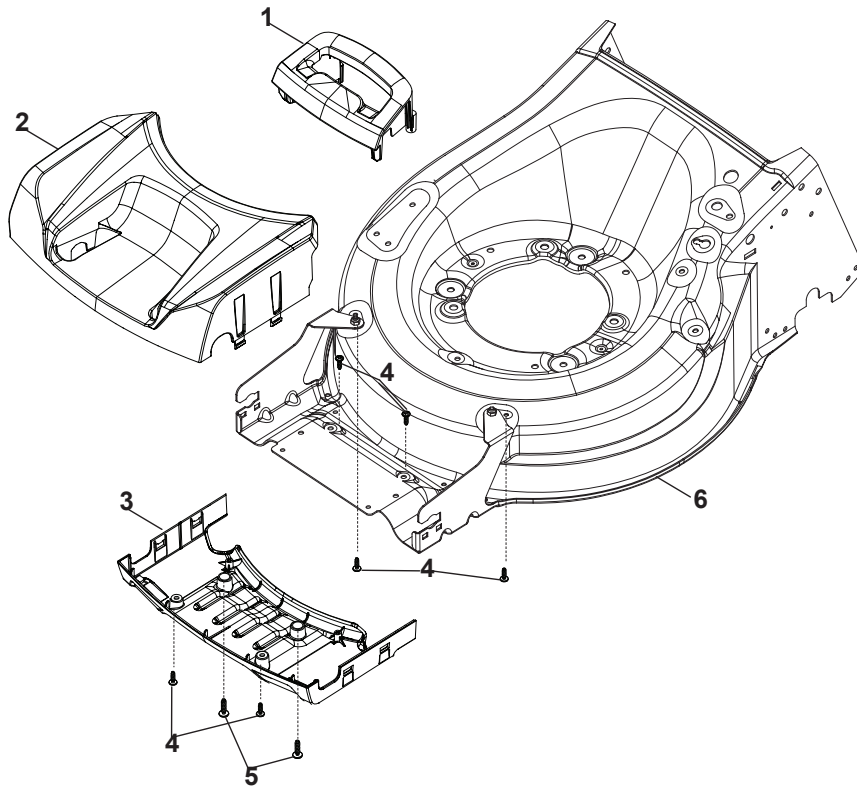

THIS INFORMATION IS NOT INTENDED FOR SALE OR RESALE, AND THIS NOTICE MUST REMAIN ON ALL COPIES.

Fig.	Quantity	Part No	Description	Notes
1	1	322055262/0	Lower Cover	
2	1	322055263/0	Upper Cover	
3	1	322602026/0	Button	
4	5	112728699/0	Screw	
5	1	125943004/0	Screw	
6	1	122450477/0	Spring	
7	1	322981471/1	Plate	
8	5	112728697/0	Screw	
9	1	322602027/0	Lens	
10	1	322602028/0	Visualizer	
11	1	112154510/0	Nut	
12	1	112523040/0	Washer	
13	1	122517873/0	Pin	
14	1	381003475/0	Lever, Height Adjustment	
15	1	322778475/0	Bracket	
16	1	112815270/0	Screw	
17	1	122450480/0	Spring	
18	2	322545152/0	Plate	
19	4	112728698/0	Screw	
20	1	322778477/0	Support Bracket	
21	1	181003116/0	Gear Box Rear Drive	
23	1	381302881/0	Front Wheel Axle	
24	1	381302891/0	Rear Wheel Axle	
25	1	112674550/0	Screw	
26	2	119216035/0	Bearing	
27	1	122570110/1	Pinion Right	
28	1	122570120/1	Pinion Left	
29	4	112608600/0	Seeger	
30	2	122753000/0	Pin	
31	1	381002047/0	Wheels Control Rod	
32	2	122519820/0	Pin	
33	2	322785305/0	Support	
34	4	112728697/0	Screw	
35	2	112436051/0	Plate	
37	2	322600247/0	Protection, Wheel	
38	2	322600205/1	Protection, Wheel	
39	2	322042068/0	Bushing	
40	2	112521371/0	Washer	
41	2	112523050/0	Washer	
42	1	135064379/0	Belt	
43	5	112728704/1	Screw	
44	1	112674550/0	Screw	
45	2	112154210/0	Nut	
46	1	122671656/0	Washer	
47	2	112792611/0	Screw	
48	2	112689500/0	Screw	
49	1	322806649/0	Bracket Plate	
50	1	322608567/0	Stiffening Axle	
51	2	112735120/0	Screw	
52	1	118390020/0	Conduit Clip Caproeurope	
53	1	381030107/0	Cable, Speed Drive Control Cavo Comando Marce	

Fig.	Quantity	Part No	Description	Notes
54	1	322722802/1	Half-Shell Starting Block inner-half	for ERGO Handle
54	1	322722807/0	Speed Control Lever Half-Bearing	for PRO Handle
55	1	322722803/0	Half-Shell	
56	2	112728702/0	Screw	
57	1	322399820/0	Knob	
58	2	112728300/0	Screw	
59	1	322319307/1	Lever, Speed Drive Control	