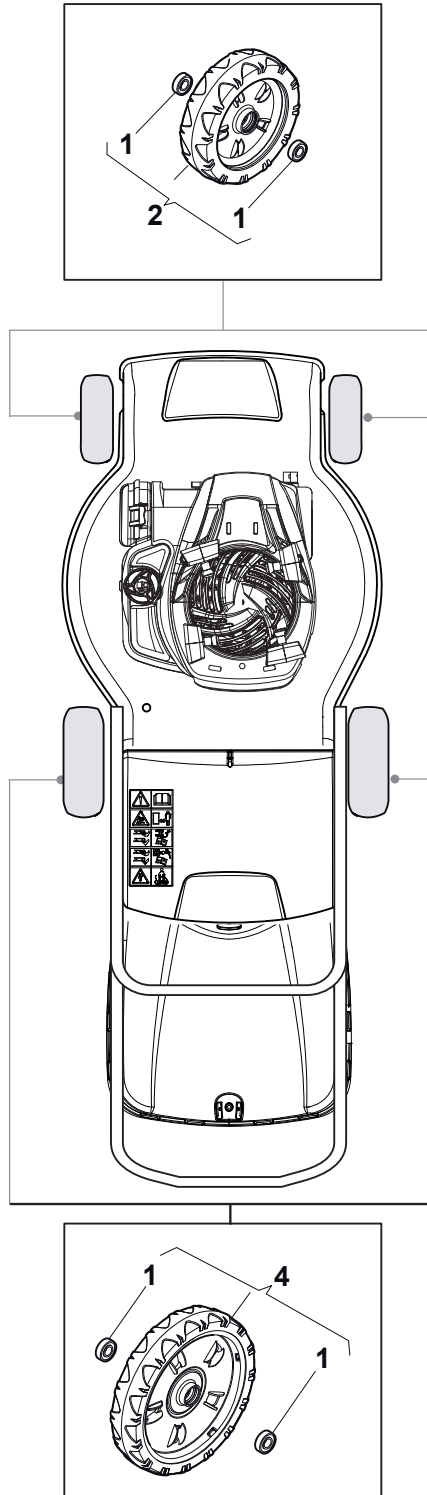

Fig.	Quantity	Part No	Description	Notes
54	1	322722802/1	Half-Shell Starting Block inner-half	for ERGO Handle
54	1	322722807/0	Speed Control Lever Half-Bearing	for PRO Handle
55	1	322722803/0	Half-Shell	
56	2	112728702/0	Screw	
57	1	322399820/0	Knob	
58	2	112728300/0	Screw	
59	1	322319307/1	Lever, Speed Drive Control	

Fig.	Quantity	Part No	Description	Notes
1	1	381006785/0	Handle Lower Part	Black
2	2	112819110/0	Screw	
3	2	122671651/0	Washer	
4	2	122399900/0	Knob	
5	2	112293200/0	Nut	
6	2	112818900/0	Screw	
8	2	112155000/0	Nut	
9	2	112521350/0	Washer	
10	2	112369500/0	Elastic Washer	
11	2	112760605/0	Screw	
12	1	381008730/0	Outfit	Black

Bushing - Ø180

Ball Bearing - Ø180

Bushing - Ø240

Ball Bearing - Ø240

Fig.	Quantity	Part No	Description	Notes
1	6	112728706/0	Screw	
2	2	381007462/1	Wheel	
3	8	322042064/0	Bushing	
4	2	381007442/1	Wheel	
5	2	381007466/1	Wheel	
6	2	381007445/1	Wheel	
7	2	381007463/1	Wheel	
8	8	119216035/0	Bearing	
9	2	381007448/1	Wheel	
10	2	381007467/1	Wheel	
11	2	381007455/1	Wheel	

Ball Bearing Ø200 - Wheels NTD

Ball Bearing Ø280 - Wheels NTD

Fig.	Quantity	Part No	Description	Notes
1	8	119216035/0	Bearing	
2	4	381007416/2	Wheel	
4	2	381007417/2	Wheel	

DELTA Wheel (Pierced) - Ø 200

DELTA Wheel - Ø 280