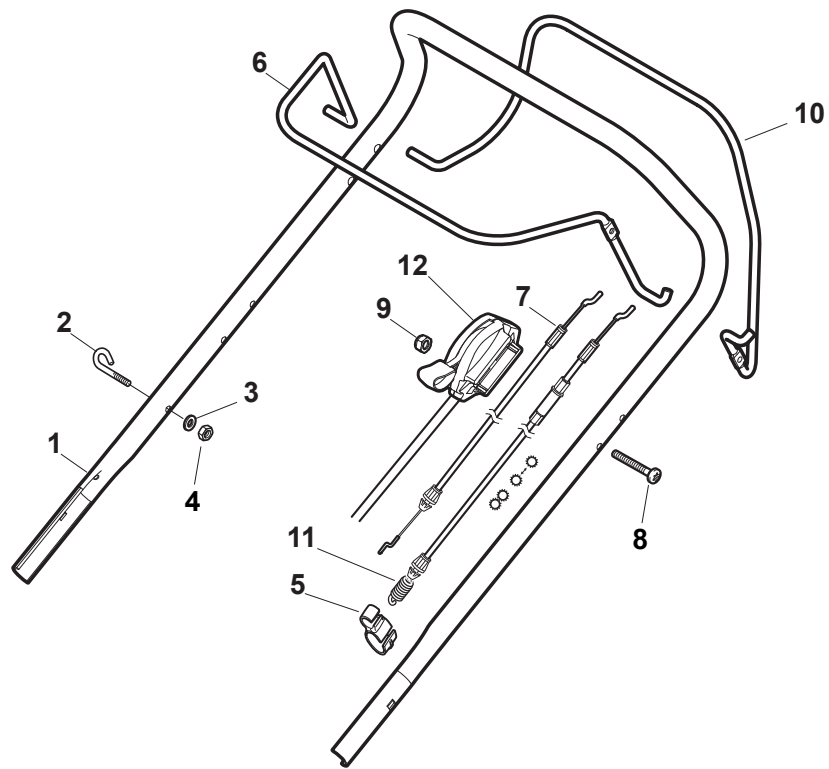

Fig.	Quantity	Part No	Description	Notes
1	1	381006785/0	Handle Lower Part	Black
2	2	112819110/0	Screw	
3	2	122671651/0	Washer	
4	2	122399900/0	Knob	
5	2	112293200/0	Nut	
6	2	112818900/0	Screw	
8	2	112155000/0	Nut	
9	2	112521350/0	Washer	
10	2	112369500/0	Elastic Washer	
11	2	112760605/0	Screw	
12	1	381008730/0	Outfit	Black

MP1 554 WSVQ

WBH Petrol Steel Handle, Lower Part

Issue 10 - 2015

Fig.	Quantity	Part No	Description	Notes
1	1	381007563/0	Lower handle	
2	4	122131750/0	Nut	
3	4	322399835/0	Knob	
4	4	322680016/0	Washer	
5	2	381103350/0	Handle	Black
6	2	381003253/0	Handle	Black