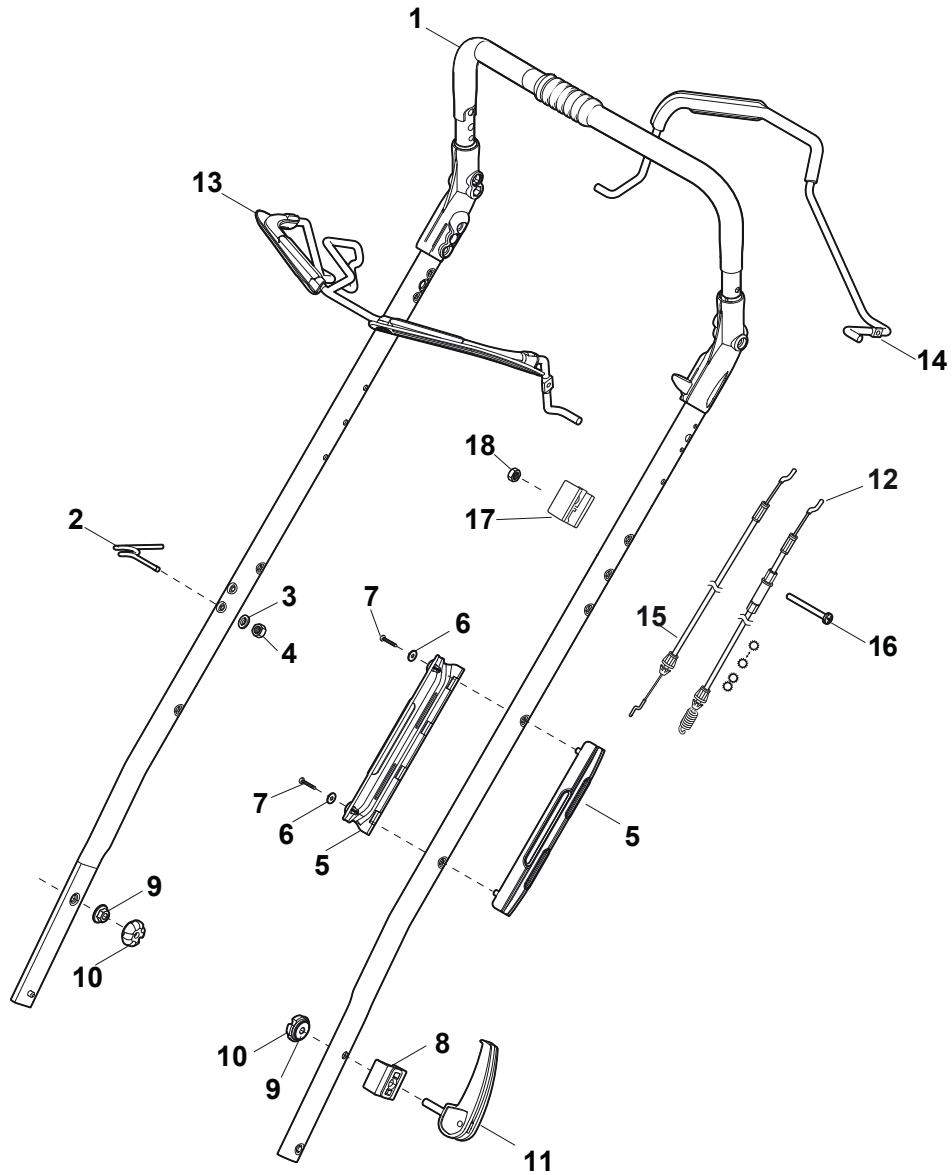

Fig.	Quantity	Part No	Description	Notes
54	1	322722802/1	Half-Shell Starting Block inner-half	for ERGO Handle
54	1	322722807/0	Speed Control Lever Half-Bearing	for PRO Handle
55	1	322722803/0	Half-Shell	
56	2	112728702/0	Screw	
57	1	322399820/0	Knob	
58	2	112728300/0	Screw	
59	1	322319307/1	Lever, Speed Drive Control	

Fig.	Quantity	Part No	Description	Notes
1	1	381006745/1	Handle, Upper Part with sponge handgrip	with Sponge
1	1	381006739/1	Handle, Upper Part	without Sponge
2	1	122430313/0	Guide Spring	
3	1	112521330/0	Washer	
4	1	112154510/0	Nut	
5	1	118390020/0	Conduit Clip Caproeurop	
6	1	181003363/1	Lever, Engine Brake Black	Black
6	1	381003365/0	Lever, Engine Brake Yellow	Yellow
7	1	181030087/0	Cable, Thread Engine Brake	Handle w/Knob - For B&S 775 IS
7	1	181030057/0	Cable, Thread Engine Brake	Handle w/Lever - For B&S 775 IS
8	1	112727783/0	Screw	
9	1	112154510/0	Nut	
10	1	181003364/0	Drive Control Lever	Black
10	1	381003366/0	Lever, Driving Yellow	Yellow
11	1	381030104/0	Clutch Cable	
12	1	181005537/0	Throttle Cable	for Handle with Knob
12	1	181005539/0	Throttle Cable	for Handle with Lever

Bushing - Ø180

Ball Bearing - Ø180

Bushing - Ø240

Ball Bearing - Ø240

Fig.	Quantity	Part No	Description	Notes
1	6	112728706/0	Screw	
2	2	381007462/1	Wheel	
3	8	322042064/0	Bushing	
4	2	381007442/1	Wheel	
5	2	381007466/1	Wheel	
6	2	381007445/1	Wheel	
7	2	381007463/1	Wheel	
8	8	119216035/0	Bearing	
9	2	381007448/1	Wheel	
10	2	381007467/1	Wheel	
11	2	381007455/1	Wheel	

Fig.	Quantity	Part No	Description	Notes
1	1	322108315/0	Conveyor	
2	1	322600309/0	Stone Guard, Black	
3	1	122450456/0	Spring	
4	2	112604896/0	Crown Fastener	
5	2	112727803/0	Screw	
6	1	322806639/0	Fulcrum Pin	
7	2	112154510/0	Nut	
8	1	122517869/1	Pin	
9	2	118203853/0	Screw	