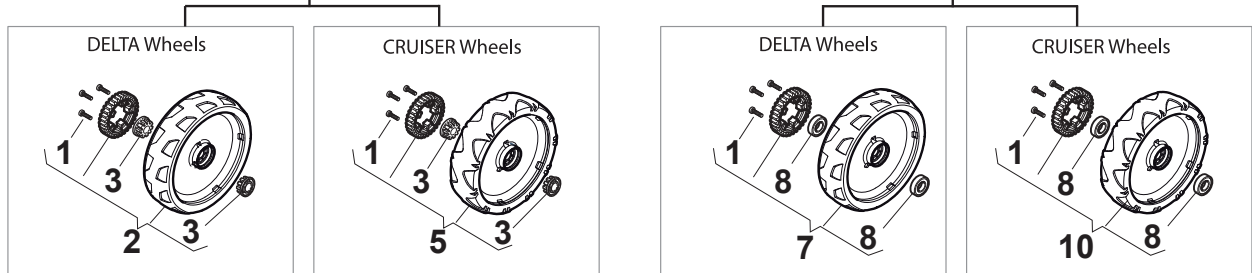

Bushing - Ø180

Ball Bearing - Ø180

Bushing - Ø240

Ball Bearing - Ø240

Fig.	Quantity	Part No	Description	Notes
1	6	112728706/0	Screw	
2	2	381007462/1	Wheel	
3	8	322042064/0	Bushing	
4	2	381007442/1	Wheel	
5	2	381007466/1	Wheel	
6	2	381007445/1	Wheel	
7	2	381007463/1	Wheel	
8	8	119216035/0	Bearing	
9	2	381007448/1	Wheel	
10	2	381007467/1	Wheel	
11	2	381007455/1	Wheel