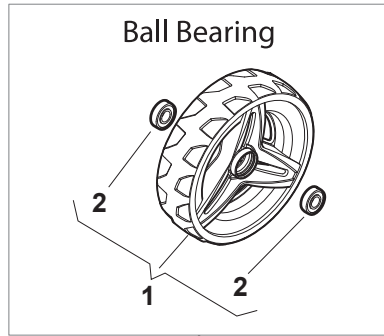

Bushing - Ø180

Ball Bearing - Ø180

Bushing - Ø240

Ball Bearing - Ø240

Fig.	Quantity	Part No	Description	Notes
1	6	112728706/0	Screw	
2	2	381007462/1	Wheel	
3	8	322042064/0	Bushing	
4	2	381007442/1	Wheel	
5	2	381007466/1	Wheel	
6	2	381007445/1	Wheel	
7	2	381007463/1	Wheel	
8	8	119216035/0	Bearing	
9	2	381007448/1	Wheel	
10	2	381007467/1	Wheel	
11	2	381007455/1	Wheel	

Ball Bearing Ø200 - Wheels NTD

Ball Bearing Ø280 - Wheels NTD

Fig.	Quantity	Part No	Description	Notes
1	8	119216035/0	Bearing	
2	4	381007416/2	Wheel	
4	2	381007417/2	Wheel	

DELTA Wheel (Pierced) - Ø 200

DELTA Wheel - Ø 280