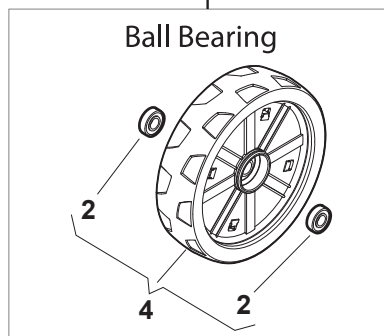

Bushing - Ø180

Ball Bearing - Ø180

Bushing - Ø240

Ball Bearing - Ø240

Fig.	Quantity	Part No	Description	Notes
1	6	112728706/0	Screw	
2	2	381007462/1	Wheel	
3	8	322042064/0	Bushing	
4	2	381007442/1	Wheel	
5	2	381007466/1	Wheel	
6	2	381007445/1	Wheel	
7	2	381007463/1	Wheel	
8	8	119216035/0	Bearing	
9	2	381007448/1	Wheel	
10	2	381007467/1	Wheel	
11	2	381007455/1	Wheel	

Ball Bearing Ø200 - Wheels NTD

Ball Bearing Ø280 - Wheels NTD

Fig.	Quantity	Part No	Description	Notes
1	8	119216035/0	Bearing	
2	4	381007416/2	Wheel	
4	2	381007417/2	Wheel	

DELTA Wheel (Pierced) - Ø 200

DELTA Wheel - Ø 280