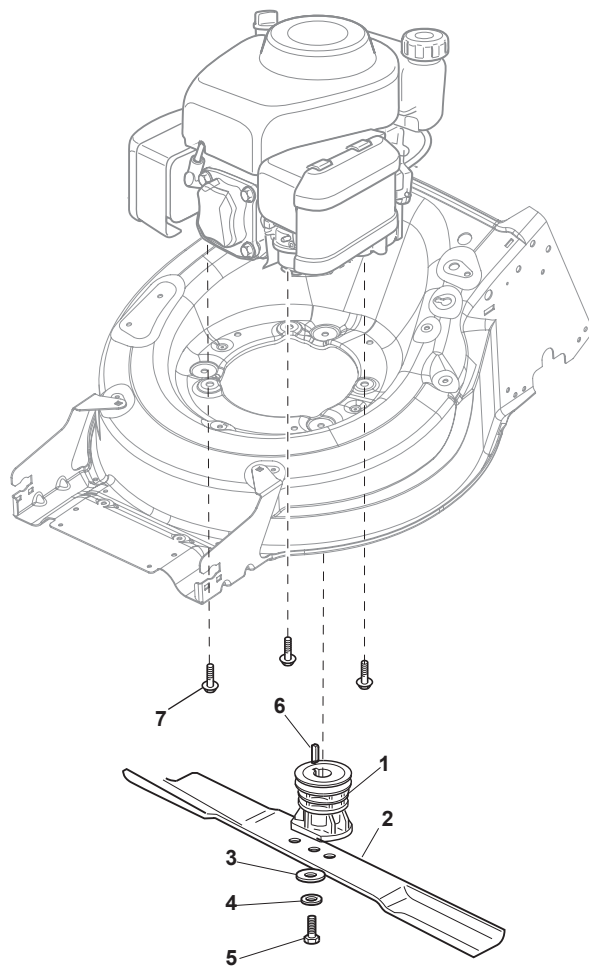

Fig.	Quantity	Part No	Description	Notes
54	1	322722802/1	Half-Shell Starting Block inner-half	for ERGO Handle
54	1	322722807/0	Speed Control Lever Half-Bearing	for PRO Handle
55	1	322722803/0	Half-Shell	
56	2	112728702/0	Screw	
57	1	322399820/0	Knob	
58	2	112728300/0	Screw	
59	1	322319307/1	Lever, Speed Drive Control	

Fig.	Quantity	Part No	Description	Notes
1	1	322108315/0	Conveyor	
2	1	322600309/0	Stone Guard, Black	
3	1	122450456/0	Spring	
4	2	112604896/0	Crown Fastener	
5	2	112727803/0	Screw	
6	1	322806639/0	Fulcrum Pin	
7	2	112154510/0	Nut	
8	1	122517869/1	Pin	
9	2	118203853/0	Screw	

Fig.	Quantity	Part No	Description	Notes
1	1	122465607/3	Hub With Pulley, Crankshaft Ø 22.2	
2	1	181004409/0	Mulching Blade	
3	1	112508125/0	Elastic Washer	
4	1	112523080/0	Washer	
5	1	112735698/0	Screw	
6	1	112139100/0	Feather, Crankshaft Ø 22,2	
7	2	112691700/0	Screw	for B&S 675EX-750EX (MP1 50) and 850E
7	3	112692050/0	Screw	for B&S 750EX (MP1 55)
8	1	112521350/0	Washer	
9	3	112154210/0	Nut	
10	1	322170964/0	Protection	
11	3	122170835/0	Spacer	
12	1	112691700/0	Screw	for B&S 750EX
12	1	112692050/0	Screw	for B&S 675EX and 850E