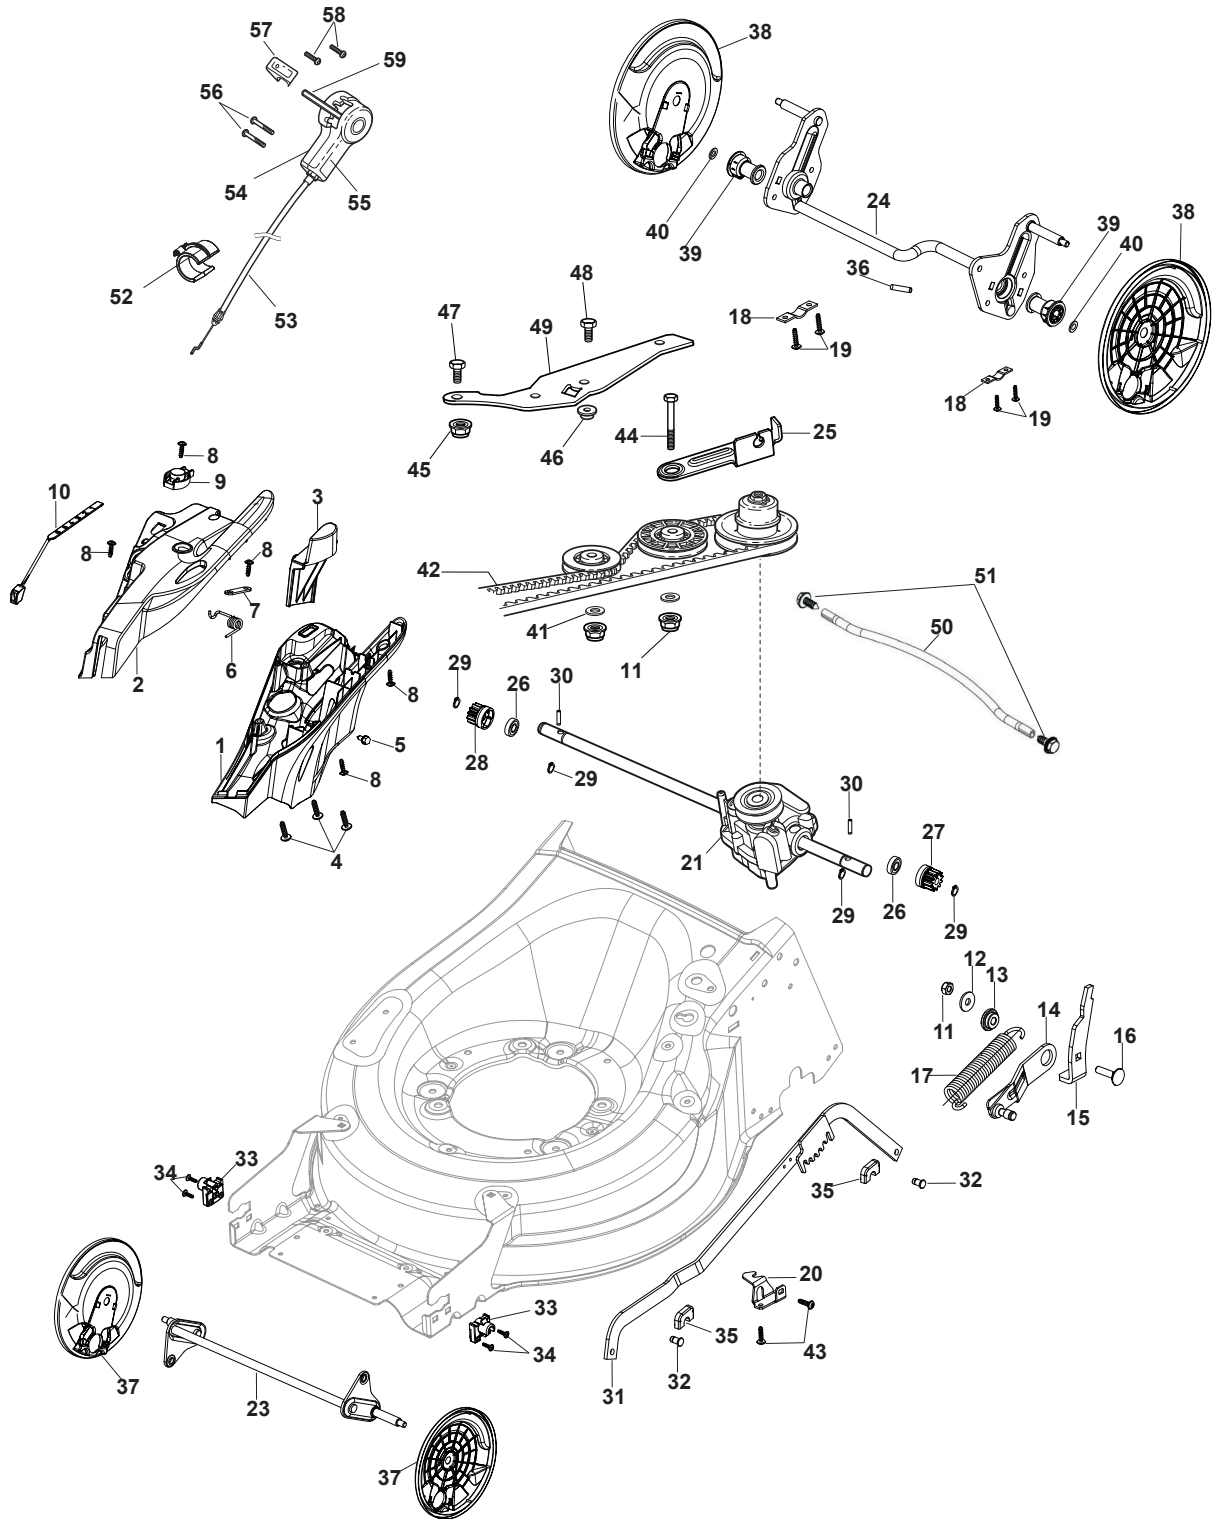

THIS INFORMATION IS NOT INTENDED FOR SALE OR RESALE, AND THIS NOTICE MUST REMAIN ON ALL COPIES.

Fig.	Quantity	Part No	Description	Notes
1	1	322055262/0	Lower Cover	
2	1	322055263/0	Upper Cover	
3	1	322602026/0	Button	
4	5	112728699/0	Screw	
5	1	125943004/0	Screw	
6	1	122450477/0	Spring	
7	1	322981471/1	Plate	
8	5	112728697/0	Screw	
9	1	322602027/0	Lens	
10	1	322602028/0	Visualizer	
11	1	112154510/0	Nut	
12	1	112523040/0	Washer	
13	1	122517873/0	Pin	
14	1	381003475/0	Lever, Height Adjustment	
15	1	322778475/0	Bracket	
16	1	112815270/0	Screw	
17	1	122450480/0	Spring	
18	2	322545152/0	Plate	
19	4	112728698/0	Screw	
20	1	322778477/0	Support Bracket	
21	1	181003116/0	Gear Box Rear Drive	
23	1	381302881/0	Front Wheel Axle	
24	1	381302891/0	Rear Wheel Axle	
25	1	112674550/0	Screw	
26	2	119216035/0	Bearing	
27	1	122570110/1	Pinion Right	
28	1	122570120/1	Pinion Left	
29	4	112608600/0	Seeger	
30	2	122753000/0	Pin	
31	1	381002047/0	Wheels Control Rod	
32	2	122519820/0	Pin	
33	2	322785305/0	Support	
34	4	112728697/0	Screw	
35	2	112436051/0	Plate	
37	2	322600247/0	Protection, Wheel	
38	2	322600205/1	Protection, Wheel	
39	2	322042068/0	Bushing	
40	2	112521371/0	Washer	
41	2	112523050/0	Washer	
42	1	135064379/0	Belt	
43	5	112728704/1	Screw	
44	1	112674550/0	Screw	
45	2	112154210/0	Nut	
46	1	122671656/0	Washer	
47	2	112792611/0	Screw	
48	2	112689500/0	Screw	
49	1	322806649/0	Bracket Plate	
50	1	322608567/0	Stiffening Axle	
51	2	112735120/0	Screw	
52	1	118390020/0	Conduit Clip Caproeurope	
53	1	381030107/0	Cable, Speed Drive Control Cavo Comando Marce	

Fig.	Quantity	Part No	Description	Notes
54	1	322722802/1	Half-Shell Starting Block inner-half	for ERGO Handle
54	1	322722807/0	Speed Control Lever Half-Bearing	for PRO Handle
55	1	322722803/0	Half-Shell	
56	2	112728702/0	Screw	
57	1	322399820/0	Knob	
58	2	112728300/0	Screw	
59	1	322319307/1	Lever, Speed Drive Control	