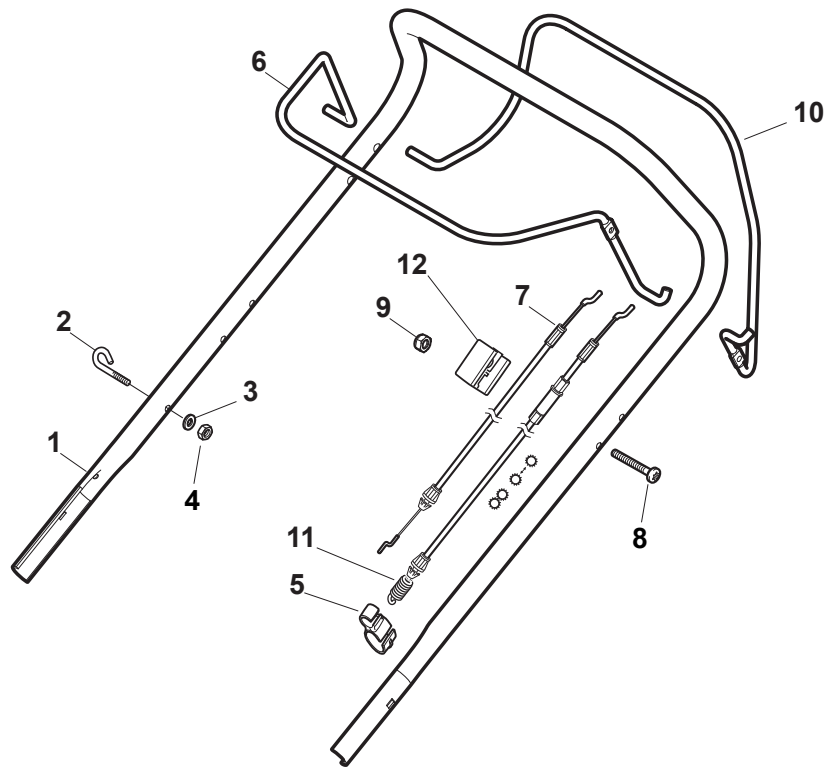

Fig.	Quantity	Part No	Description	Notes
1	1	381006739/1	Handle, Upper Part	without Sponge
1	1	381006745/1	Handle, Upper Part with sponge handgrip	with Sponge
2	1	122430313/0	Guide Spring	
3	1	112521330/0	Washer	
4	1	112154510/0	Nut	
5	1	118390020/0	Conduit Clip Caproeurope	
6	1	181003363/1	Lever, Engine Brake Black	Black
6	1	381003365/0	Lever, Engine Brake Yellow	Yellow
7	1	181030053/0	Cable, Thread Engine Brake	Handle w/Lever - For B&S 675-750 Engine
7	1	181030053/0	Cable, Thread Engine Brake	Handle w/Knob - For B&S 675
7	1	181030054/0	Cable, Thread Engine Brake	Handle w/Knob - For WBE 140 Engine
7	1	181030054/0	Cable, Thread Engine Brake	Handle w/Lever - For B&S 675E Engine
7	1	181030057/0	Cable, Thread Engine Brake	Handle w/Lever - For B&S 675-750-775 Engine
7	1	181030057/0	Cable, Thread Engine Brake	Handle w/Knob - For B&S 675E
7	1	181030070/0	Cable, Thread Engine Brake	Handle w/Knob - For Honda Engine MP1 55
7	1	181030070/0	Cable, Thread Engine Brake	Handle w/Knob - For WBE0702 Engine
7	1	181030070/0	Cable, Thread Engine Brake	Handle w/Knob - For B&S 625E-850 Engine
7	1	181030087/0	Cable, Thread Engine Brake	Handle w/Knob - For B&S 750-775 Engine
7	1	181030088/0	Cable, Thread Engine Brake	Handle w/Knob - For B&S 550E-625E-675 Engine
7	1	181030088/0	Cable, Thread Engine Brake	Handle w/Knob - For Honda Engine MP1 50
7	1	181030105/0	Cable, Thread Engine Brake	Handle w/Lever - For WBE 140 Engine
7	1	181030106/0	Cable, Thread Engine Brake	Handle w/Lever - For B&S 550E-625E-850 Engine
7	1	181030106/0	Cable, Thread Engine Brake	Handle w/Lever - For WBE0702 Engine
7	1	181030106/0	Cable, Thread Engine Brake	Handle w/Lever - For Honda Engine
8	1	112727783/0	Screw	
9	1	112154510/0	Nut	
10	1	181003364/0	Drive Control Lever	Black
10	1	381003366/0	Lever, Driving Yellow	Yellow
11	1	381030104/0	Clutch Cable	
12	1	322551640/0	Plate	