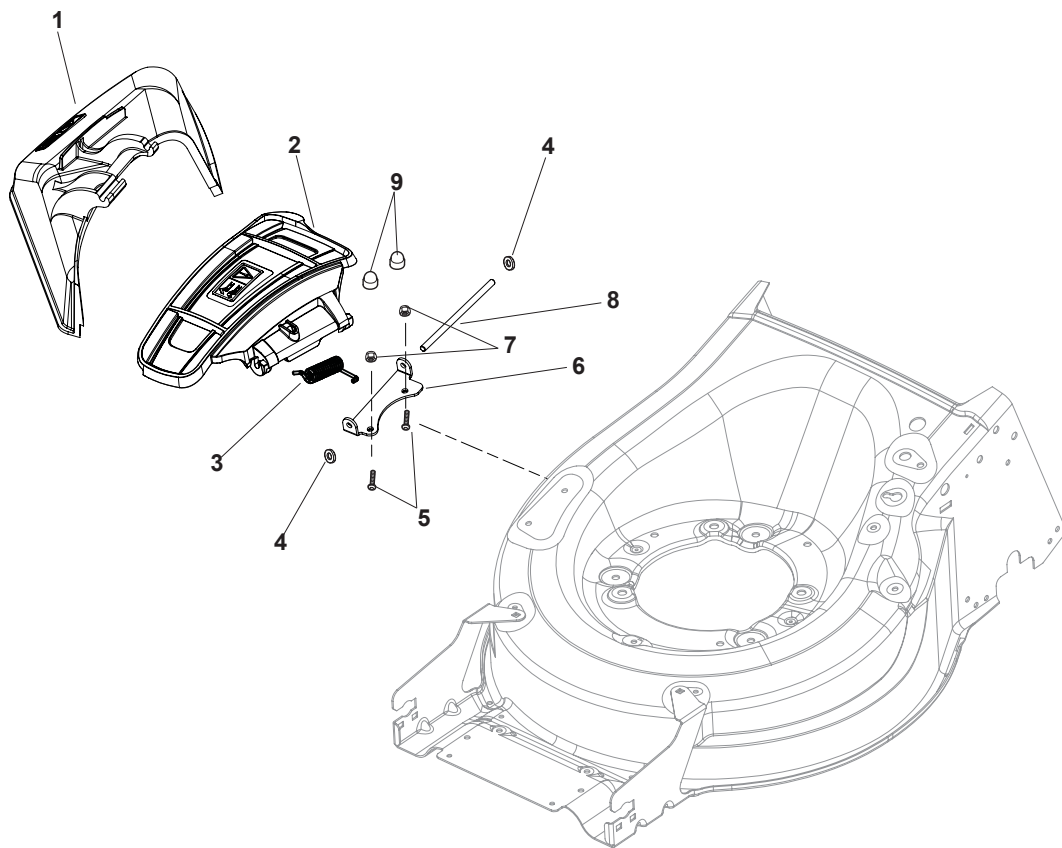

Fig.	Quantity	Part No	Description	Notes
1	1	381005195/0	Bracket-Rh	
2	1	381005197/0	Bracket-Lh	
3	6	112727801/0	Screw	
4	2	322545213/0	Plate	
5	1	322600310/0	Rear door	Not for TR/E models
6	1	322108316/0	Conveyor	
7	6	112728699/0	Screw	
8	1	322060271/0	Carter Mulching	
9	2	112728530/0	Screw	
10	2	112154510/0	Nut	
11	2	112815200/0	Screw	
12	2	112521330/0	Washer	
13	1	119035000/0	Or Ring	
14	1	112728697/0	Screw	
15	1	322034002/0	Washing Connection	
16	1	322140246/0	Deflector	
17	1	112645708/0	Pin	

Fig.	Quantity	Part No	Description	Notes
1	1	322108315/0	Conveyor	
2	1	322600309/0	Stone Guard, Black	
3	1	122450456/0	Spring	
4	2	112604896/0	Crown Fastener	
5	2	112727803/0	Screw	
6	1	322806639/0	Fulcrum Pin	
7	2	112154510/0	Nut	
8	1	122517869/1	Pin	
9	2	118203853/0	Screw	