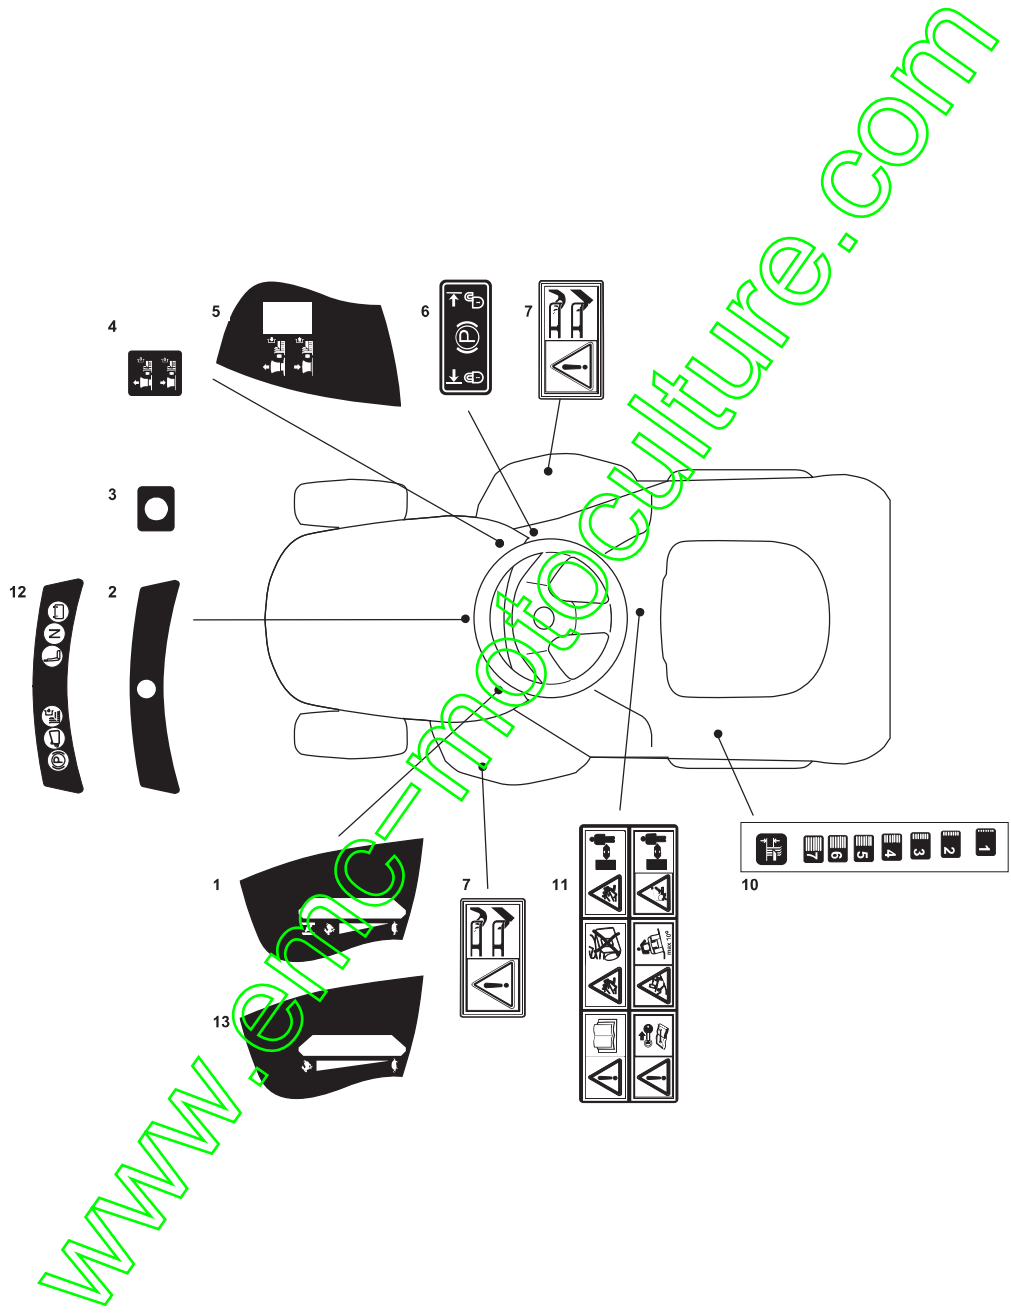

www.emc-motoculture.com

Fig.	Quantity	Part No	Description	Notes
1	1	114361440/0	Label	for NJTP-NJX-NJS-NJU-NJA models
2	1	125420024/0	Label	1 led
5	1	114361439/0	Label	for NJTP-NJX-NJS-NJU-NJA models
6	1	114361452/0	Label	
7	2	114356699/1	Label	
10	1	114361441/0	Label	
11	1	114361553/1	Label	
12	1	125420020/0	Label	6 led
13	1	114364616/0	Label	for Honda GXV390