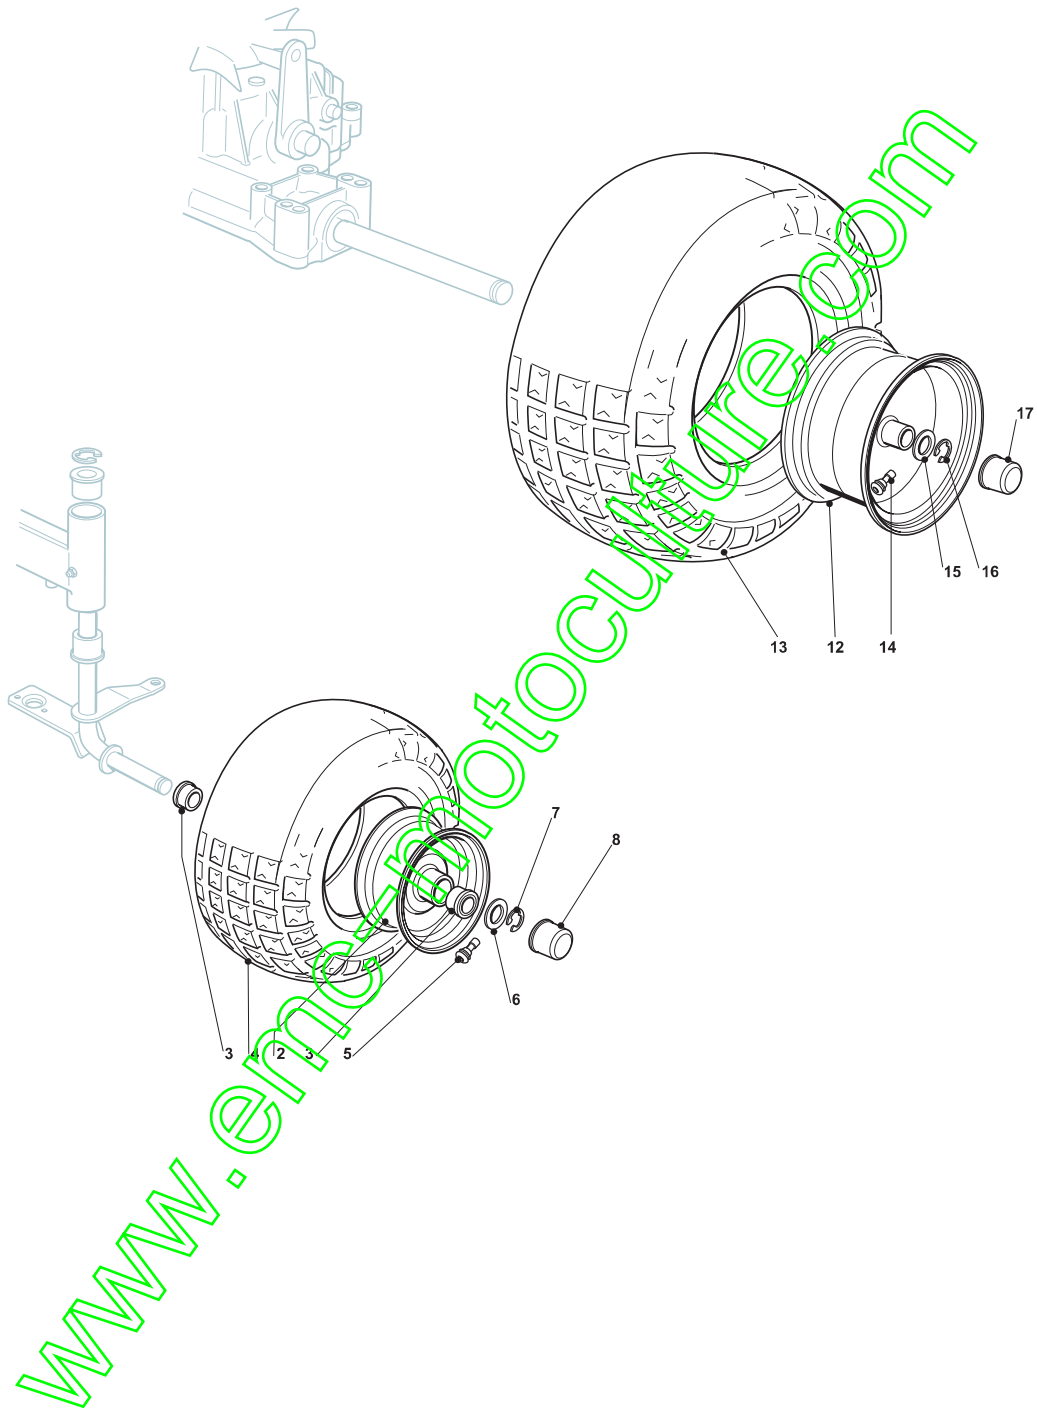

www.emc-motoculture.com

Fig.	Quantity	Part No	Description	Notes
2	2	182000590/1	Rimm	
3	4	125122200/2	Bearing	
4	2	125590020/0	Tyre	
5	2	125950000/0	Valve	
6	2	125670005/1	Washer	
7	2	112001000/0	Benzing Ring	
8	2	122110230/0	Hub Cover	Standard black hub version
8	2	122110239/0	Hub Cover	Stiga Style version
12	2	182000592/0	Rear Wheel Rimm	
13	2	125590022/0	Tyre	
14	2	125950000/0	Valve	
15	2	125670005/1	Washer	
16	2	112001010/0	Benzing Ring	
17	2	122110230/0	Hub Cover	Standard black hub version
17	2	122110239/0	Hub Cover	Stiga Style version