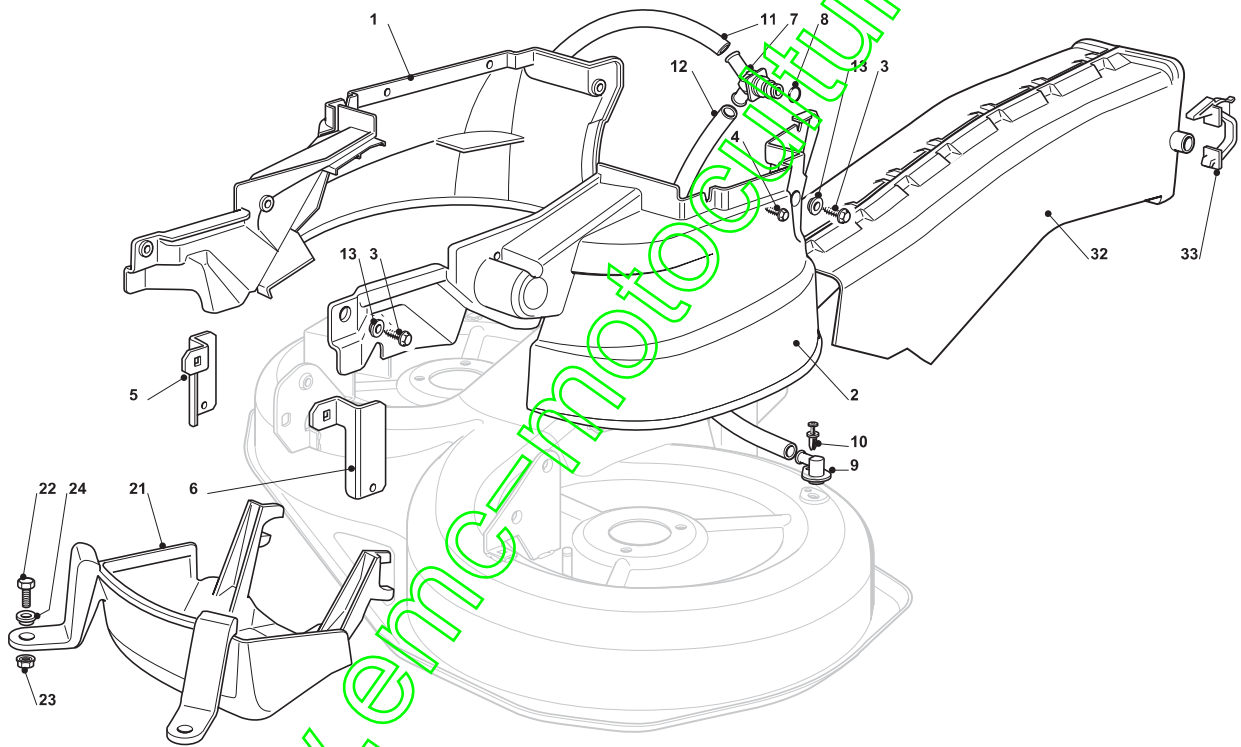

www.emc-motoculture.com

Fig.	Quantity	Part No	Description	Notes
1	1	325060121/1	Right Belt Protection Carter	
2	1	325060122/0	Belt Protection	
3	6	112735120/0	Screw	
4	4	112728535/0	Screw	
5	1	325774381/0	Bracket	
6	1	325774383/0	Bracket	
7	1	325033066/0	Water Hose Connection	
8	1	112000970/0	Ring (Benzing)	
9	2	325033065/0	Water Hose Connection	
10	2	112500030/0	Rivet	
11	1	325869069/0	Washing Tube	
12	1	325869068/0	Washing Tube	
13	6	325160039/0	Spacer	
21	1	325060127/0	Belt Protection, Left - Right	
22	2	112791400/0	Screw	
23	2	112154510/0	Nut	
24	2	325160039/0	Spacer	
32	1	382108008/0	Conveyor	
33	2	325774373/0	Clamp	