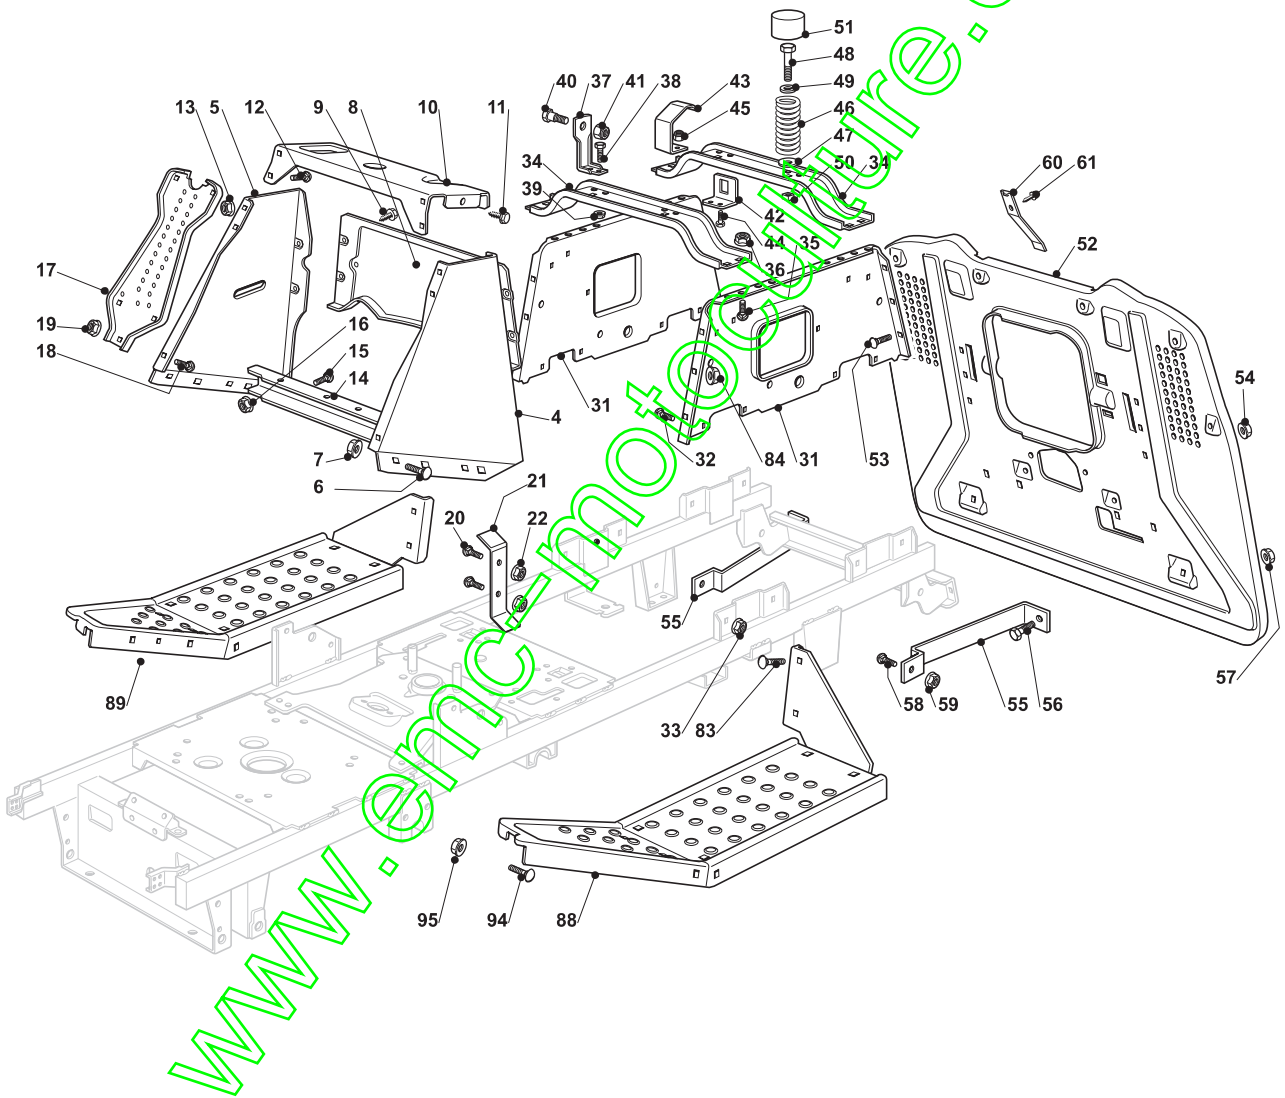

Fig.	Quantity	Part No	Description	Notes
84	4	112293201/0	Nut	
94	4	112815200/0	Screw	
95	4	112292102/0	Nut	
102	1	382510083/0	Left Footboard Support	
103	1	382510081/0	Right Footboard Support	
104	1	325110327/0	Left Footboard Cover	
105	1	325110326/0	Right Footboard Cover	

www.emc-motoculture.com

Fig.	Quantity	Part No	Description	Notes
4	1	325785243/1	Left Dashboard Support	
5	1	325785245/0	Right Dashboard Support	
6	4	112818690/0	Screw	
7	4	112293201/0	Nut	
8	1	382785151/2	Rear Dashboard Support	
9	4	112735110/0	Screw	
10	1	325785255/0	Central Dashboard Support	
11	2	112735110/0	Screw	
12	4	112815200/0	Screw	
13	4	112292102/0	Nut	
14	1	325785241/0	Support	
15	2	112815200/0	Screw	
16	2	112292102/0	Nut	
17	2	382785153/1	Front Dashboard Support	
18	2	112815200/0	Screw	
19	2	112292102/0	Nut	
20	2	112793102/0	Screw	
21	1	325785499/0	Support	
22	2	112293201/0	Nut	
31	2	325785249/1	Seat Support	
32	8	112815200/0	Screw	
33	8	112292102/0	Nut	
34	2	325785257/1	Seat Support	
35	8	112818690/0	Screw	
36	8	112293201/0	Nut	
37	2	325755039/0	Bracket	
38	4	112792611/0	Screw	
39	4	112293201/0	Nut	
40	2	122524970/2	Fulcrum Pin	
41	2	112155010/0	Nut	
42	1	325755043/0	Bracket	
43	1	325430253/0	Spring	
44	2	112789000/0	Screw	
45	2	112154330/0	Nut	
46	2	125430257/1	Spring	
47	2	112523070/0	Washer	
48	2	112760515/0	Screw	
49	2	122671653/0	Washer	
50	2	112360425/0	Nut	
51	2	325122000/2	Spring	
52	1	382547041/1	Plate	
53	6	112792611/0	Screw	
54	6	112293201/0	Nut	
55	2	325650119/0	Plate Stiffening	
56	2	112792611/0	Screw	
57	2	112293201/0	Nut	
58	2	112792611/0	Screw	
59	2	112293201/0	Nut	
60	1	125430276/0	Spring	
61	1	112735110/0	Screw	
83	4	112792611/0	Screw	