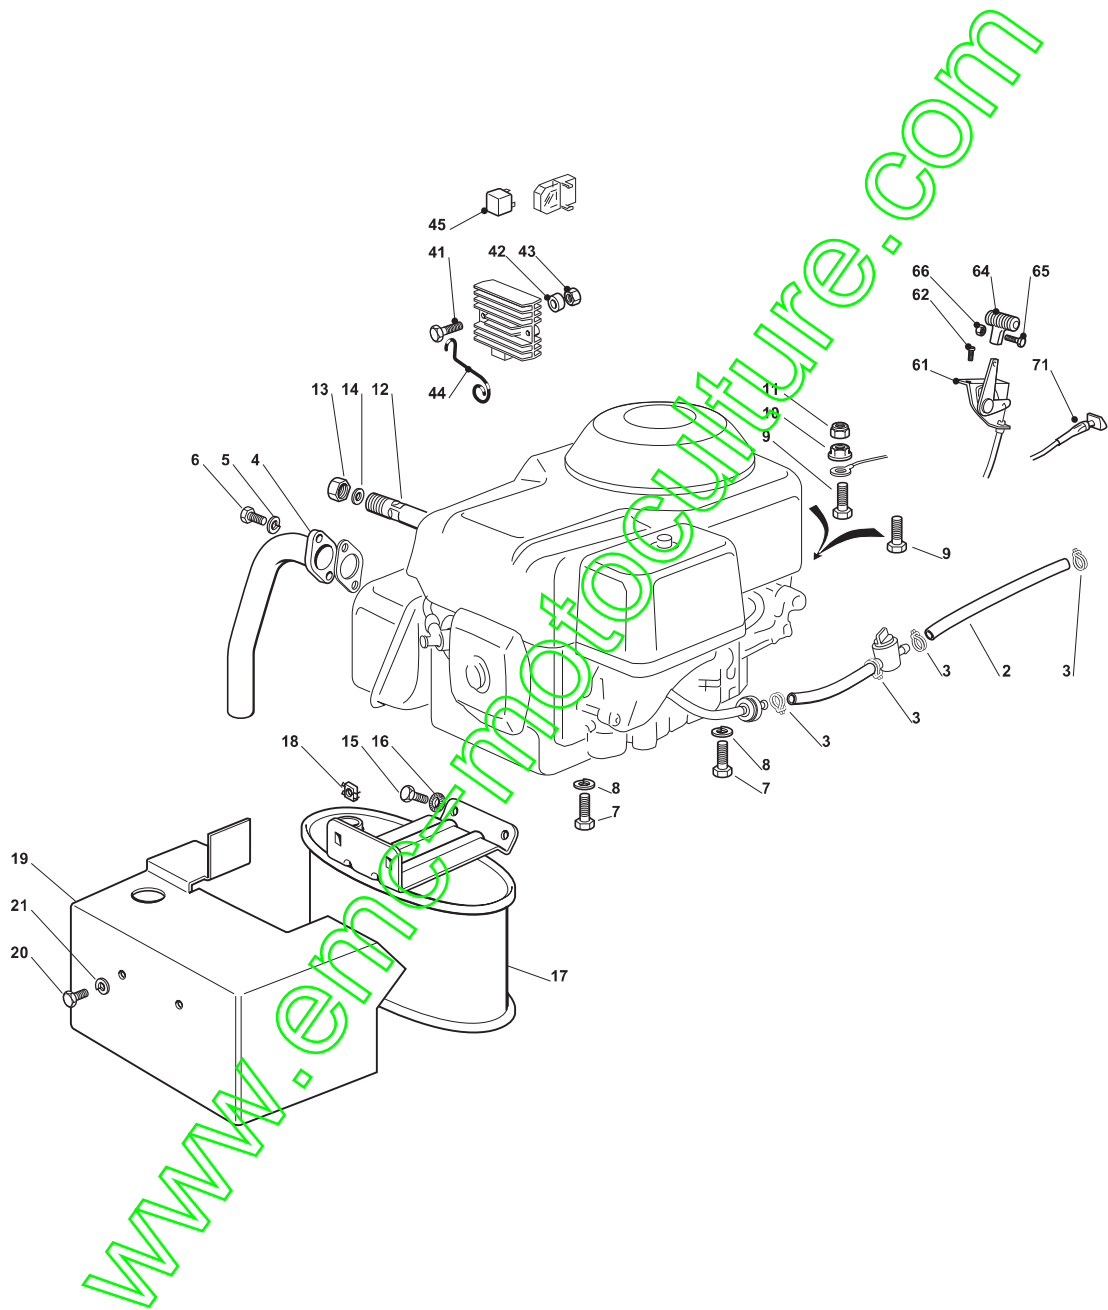

www.emc-motoculture.com

Fig.	Quantity	Part No	Description	Notes
2	1	325869057/0	Connecting Tube	
3	4	118375051/1	Fair Led	
4	1	118738204/0	Exhaust Discharge Tube	
5	2	112583500/0	Grower	
6	2	112793102/0	Screw	
7	2	112735802/0	Screw	
8	2	112583500/0	Grower	
9	2	112691100/0	Screw	
10	2	112154210/0	Nut	
11	1	112155000/0	Nut	
12	1	127598061/1	Oil Discharge Extension	
13	1	118737849/0	Plug	
14	1	118401001/1	Oil Seal	
15	2	112792611/0	Screw	
16	2	112540260/0	Grower	
17	1	182750010/0	Muffler	
18	2	112360425/0	Nut	
19	1	382598003/1	Muffler Protection	
20	2	125943012/0	Screw	
21	2	112583500/0	Grower	
41	2	112815221/0	Screw	
42	2	122170950/0	Spacer	
43	2	112292102/0	Nut	
44	1	127430561/0	Spring	
45	1	133567000/0	Relay	
61	1	182000200/1	Throttle Cable	
62	2	112788512/0	Screw	
64	1	125394501/0	Knob	
65	1	112726388/0	Screw	
66	1	112290800/0	Nut	
71	1	125090007/0	Choke Control	

www.emc-motoculture.com

Fig.	Quantity	Part No	Description	Notes
2	1	325869057/0	Connecting Tube	
3	2	118375051/1	Fair Led	
5	1	112735599/0	Screw	
6	1	112540260/0	Grower	
7	4	112691115/0	Screw	
8	4	112154210/0	Nut	
10	1	118737849/0	Plug	
11	1	118401001/1	Oil Seal	
12	1	118738221/0	Exhaust Tube Right	
13	1	118738222/0	Right Exhaust Connection	
31	1	182750003/0	Muffler Assy	
32	2	112793102/0	Screw	
33	2	112540260/0	Grower	
34	2	112360425/0	Nut	
35	1	382598005/2	Muffler Protection	
36	2	112792611/0	Screw	
37	2	112583500/0	Grower	
41	2	112815221/0	Screw	
42	2	122170950/0	Spacer	
43	2	112292102/0	Nut	
44	1	127430561/0	Spring	
45	1	133567000/0	Relay	
61	1	182000200/1	Throttle Cable	
62	2	125943012/0	Screw	
64	1	125394501/0	Knob	
65	1	112726388/0	Screw	
66	1	112290800/0	Nut	