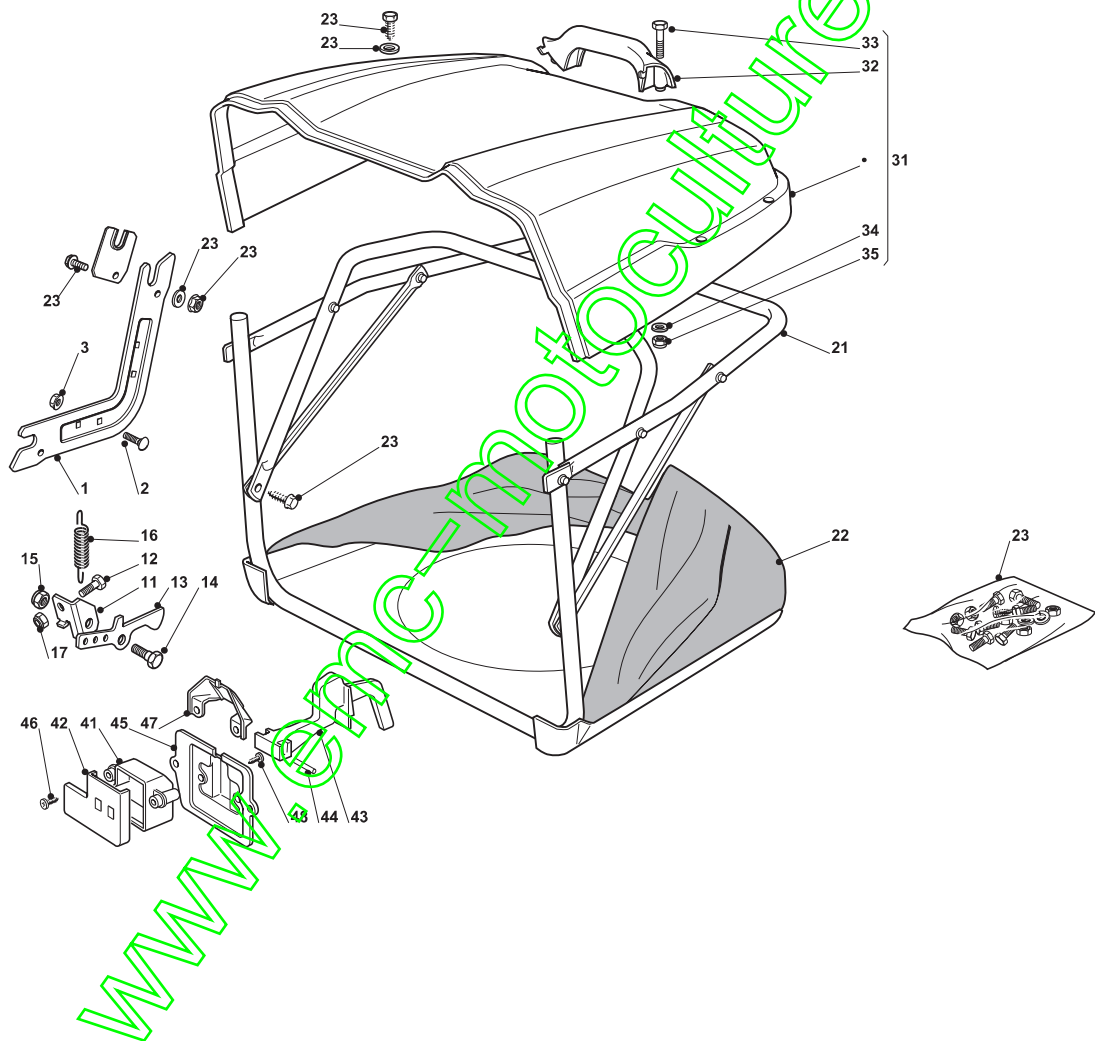

www.emc-motoculture.com

Fig.	Quantity	Part No	Description	Notes
1	2	325785275/0	Support	
2	4	112818690/0	Screw	
3	4	112293201/0	Nut	
11	1	325755031/1	Bracket	
12	1	112789000/0	Screw	
13	1	325774315/1	Bracket	
14	1	125510080/1	Pin	
15	1	112292102/0	Nut	
16	1	122450432/0	Spring	
17	1	112154330/0	Nut	
21	1	382800110/0	Front Frame	
22	1	182105974/0	Grasscatcher	
23	1	382180120/0	Screw	
31	1	382110273/1	Black Grass-Catcher Cover	
32	1	127394000/0	Handle	
33	2	112789020/0	Screw	
34	2	112523020/0	Washer	
35	2	112154330/0	Nut	
41	1	125600041/0	Grassc.Full Micro Protection	
42	1	125600042/0	Grasscatcher Micro Prot Cover	
43	1	125318124/0	Full Grassc. Microswtich Cover	
44	1	112400030/0	Pin	
45	1	325785272/0	Micro Protection	
46	1	112728510/0	Screw	
47	1	125600048/0	Empty Micro Grassc. Protection Cover	
48	2	112735110/0	Screw	