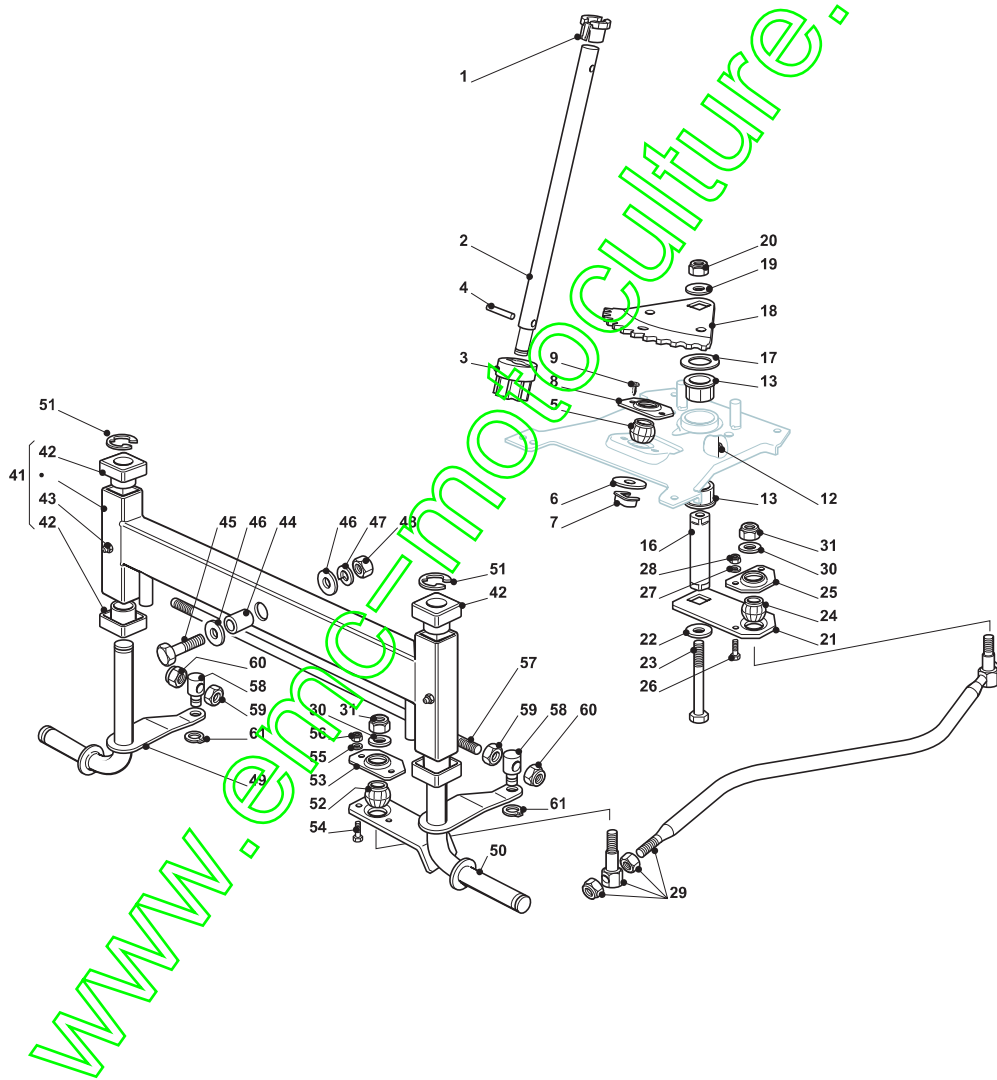

Fig.	Quantity	Part No	Description	Notes
1	1	382076943/0	Upper Engine Hood Grey	
2	1	325547183/0	Red Plate	
5	1	125410859/0	Headlights Grill For Tcp Single-Light	
7	1	125076808/0	Lower Engine Hood	
8	1	325108024/0	Right Conveyor	for Honda Engines
8	1	325108028/0	Conveyor	for GGP-B&S-Kohler Engines
9	3	112728686/0	Screw	
19	1	325605003/0	Button	
20	1	325256250/0	Screwed Ring	
21	2	125510023/1	Pin	
22	2	112436050/0	Plate	
23	1	325547089/1	Right Plate	
24	1	325547091/1	Left Plate	
25	4	112731580/0	Screw	
26	1	382869033/0	Muffler Protection	
28	4	112734995/0	Screw	
31	1	325599012/0	Dashboard, Right Profile	
32	1	325599013/0	Left Dashboard Support	
33	4	112815221/0	Screw	
34	4	112521330/0	Washer	
35	4	112154510/0	Nut	
36	1	325120245/0	Dashboard	Black
36	1	325120240/0	Dashboard	Red
37	2	112728440/0	Screw	
38	2	112735402/0	Screw	
39	2	125260000/0	Grommet	
40	1	325600074/0	Card Protection	
41	2	112735402/0	Screw	
91	1	325110369/0	Cover, Grey	
93	2	125580020/2	Stake	
94	1	325110341/0	Grey Wheels Cover	
95	4	112735402/0	Screw	
96	2	112735402/0	Screw	
97	2	325755041/0	Bracket	
98	4	112728686/0	Screw	
99	2	112735110/0	Screw	