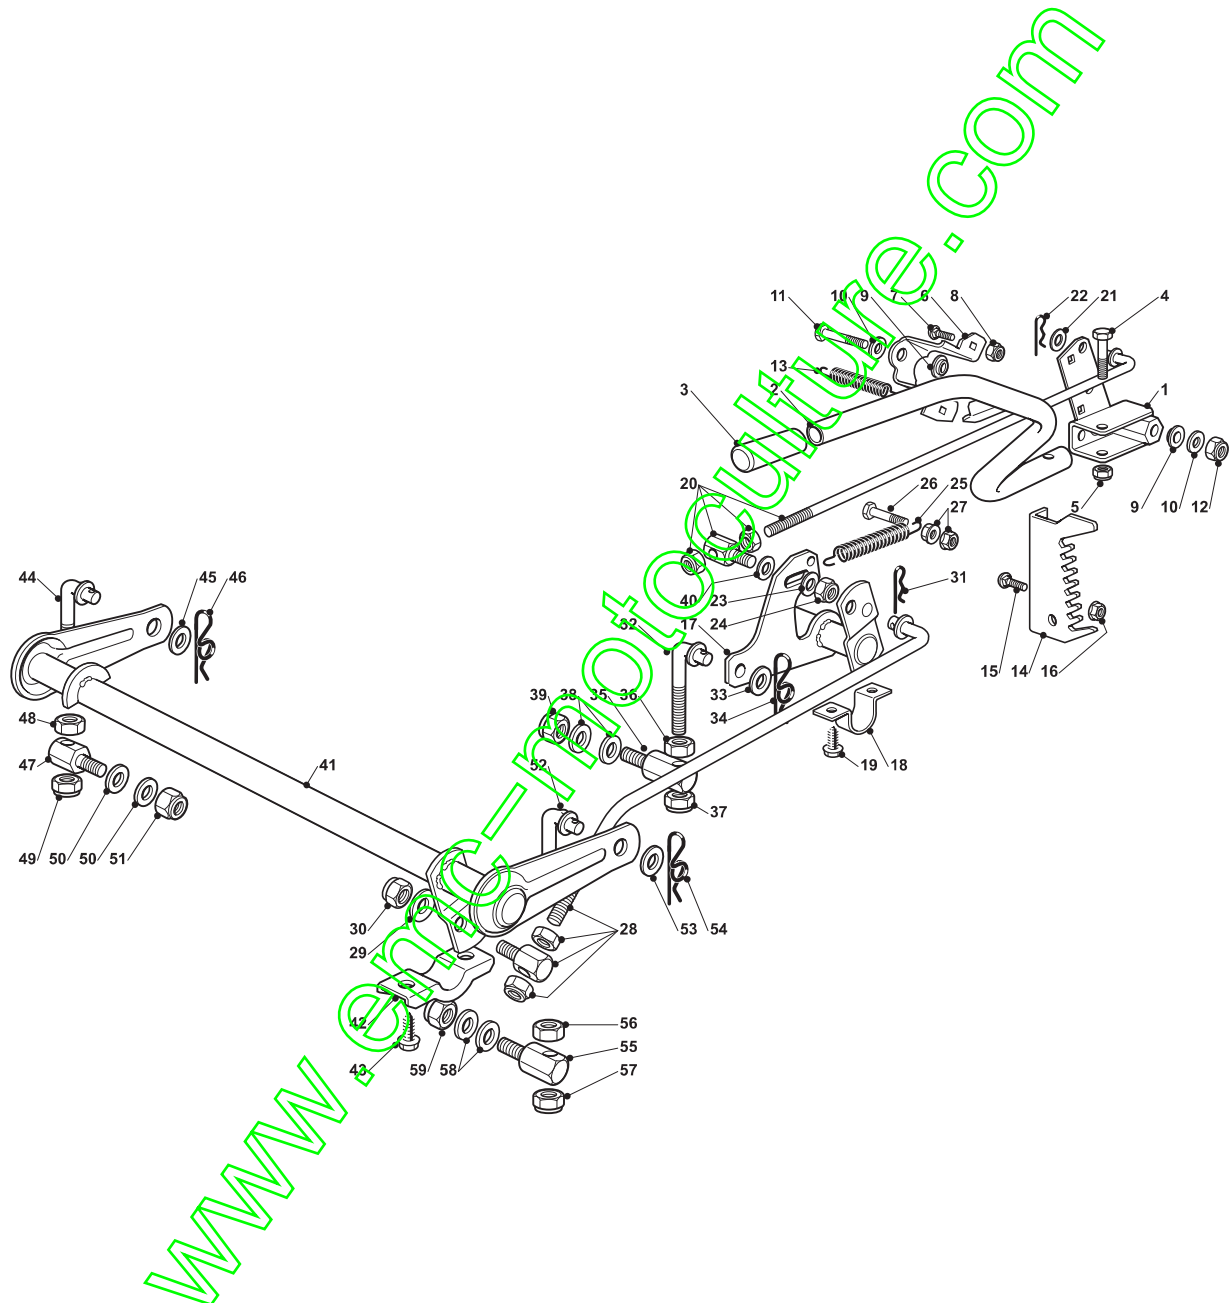

NJTP 92 HYDRO

Ride-on 90 - 92 Hydrogear Transmission

Issue 10 - 2015

Fig.	Quantity	Part No	Description	Notes
23	1	135062019/0	Belt	

www.emc-motoculture.com

Fig.	Quantity	Part No	Description	Notes
1	1	382774249/0	Clamp	
2	1	382318219/1	Lever	
3	1	125394508/0	Knob	
4	1	112674700/0	Screw	
5	1	112154510/0	Nut	
6	1	325650113/0	Plate	
7	2	112818690/0	Screw	
8	2	112155000/0	Nut	
9	2	122041980/0	Bushing	
10	2	112523060/0	Washer	
11	1	112691600/0	Screw	
12	1	112155000/0	Nut	
13	1	125430259/0	Spring	
14	1	325735511/0	Sector	
15	2	112818690/0	Screw	
16	2	112293201/0	Nut	
17	1	382000387/0	Axle	
18	2	325547041/1	Plate	
19	4	112731580/0	Screw	
20	1	382000618/0	Rod	
21	1	325670011/0	Antifriction Washer	
22	1	124487997/0	Cotter Pin	
23	1	112523040/0	Washer	
24	1	112154210/0	Nut	
25	1	122446402/0	Spring	
26	1	112792410/0	Screw	
27	2	112292102/0	Nut	
28	1	382000537/0	Connecting Rod	
29	2	325670008/1	Washer	
30	1	112156602/0	Nut	
31	1	124487998/0	Cotter Pin	
32	1	125840025/0	Tie Rod	
33	1	325670008/1	Washer	
34	1	124487998/0	Cotter Pin	
35	1	125510090/0	Pin	
36	1	112295200/0	Nut	
37	1	112156602/0	Nut	
38	2	325670008/1	Washer	
39	1	112156602/0	Nut	
40	2	112521360/0	Washer	
41	1	382000385/0	Axle	
42	2	327546015/2	Plate	
43	4	112731350/0	Screw	
44	1	125840024/0	Tie Rod	
45	1	325670008/1	Washer	
46	1	124487998/0	Cotter Pin	
47	1	125510098/0	Pin	
48	1	112295200/0	Nut	
49	1	112156602/0	Nut	
50	2	325670008/1	Washer	
51	1	112156602/0	Nut	

Fig.	Quantity	Part No	Description	Notes
52	1	125840025/0	Tie Rod	
53	1	325670008/1	Washer	
54	1	124487998/0	Cotter Pin	
55	1	125510090/0	Pin	
56	1	112295200/0	Nut	
57	1	112156602/0	Nut	
58	2	325670008/1	Washer	
59	1	112156602/0	Nut	