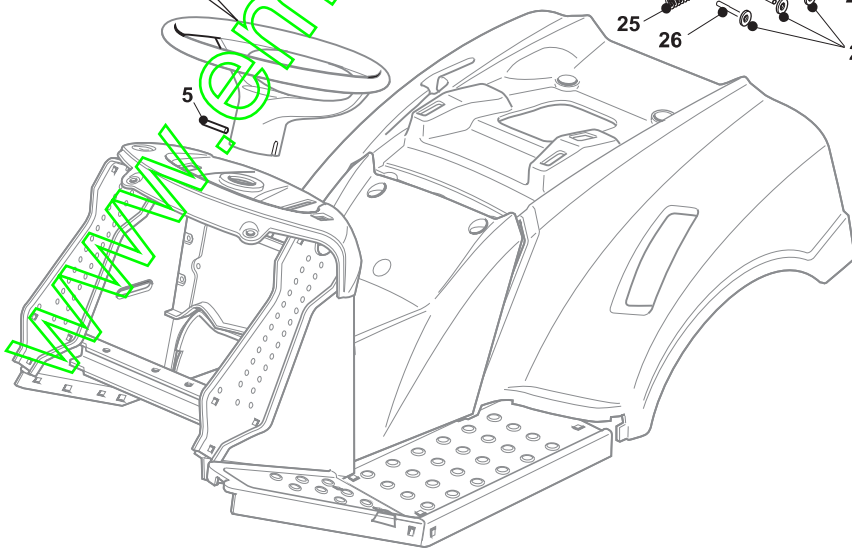

www.emc-motoculture.com

Fig.	Quantity	Part No	Description	Notes
1	1	125961212/0	Steering Wheel	Grey
1	1	125961216/0	Steering Wheel	Black
1	1	125961209/0	Steering Wheel	
1	1	125961201/0	Steering Wheel	
2	1	325580500/0	Cap	Grey
2	1	325580501/0	Cap	Black
3	1	325961222/1	Steering wheel	
4	1	325580508/0	Steering Plate Cover	only for STIGA models
5	1	112620299/0	Elastic Pin	
6	1	125722470/0	Seat	
7	1	125722463/0	Seat	
8	1	125722453/1	Seat	
9	1	125722471/0	Seat	
10	1	125722456/0	Seat	
11	1	125722478/1	Seat	
12	1	125430285/0	Spring	
13	1	112789000/0	Screw	
14	1	112154330/0	Nut	
15	1	327063021/1	Cam	
16	2	112789100/0	Screw	
17	2	112523020/0	Washer	
18	2	112154330/0	Nut	
19	1	325547033/2	Seat Plate	
20	4	112793101/0	Screw	
21	4	112583500/0	Grower	
22	4	112523060/0	Washer	
23	2	112789000/0	Screw	
24	6	112604896/0	Crown Fastener	
25	1	125430285/0	Spring	
26	3	122517866/0	Pin	
27	1	325774575/0	Fulcrum Clamp	
28	1	112735661/0	Screw	
29	1	325318327/0	Lever	