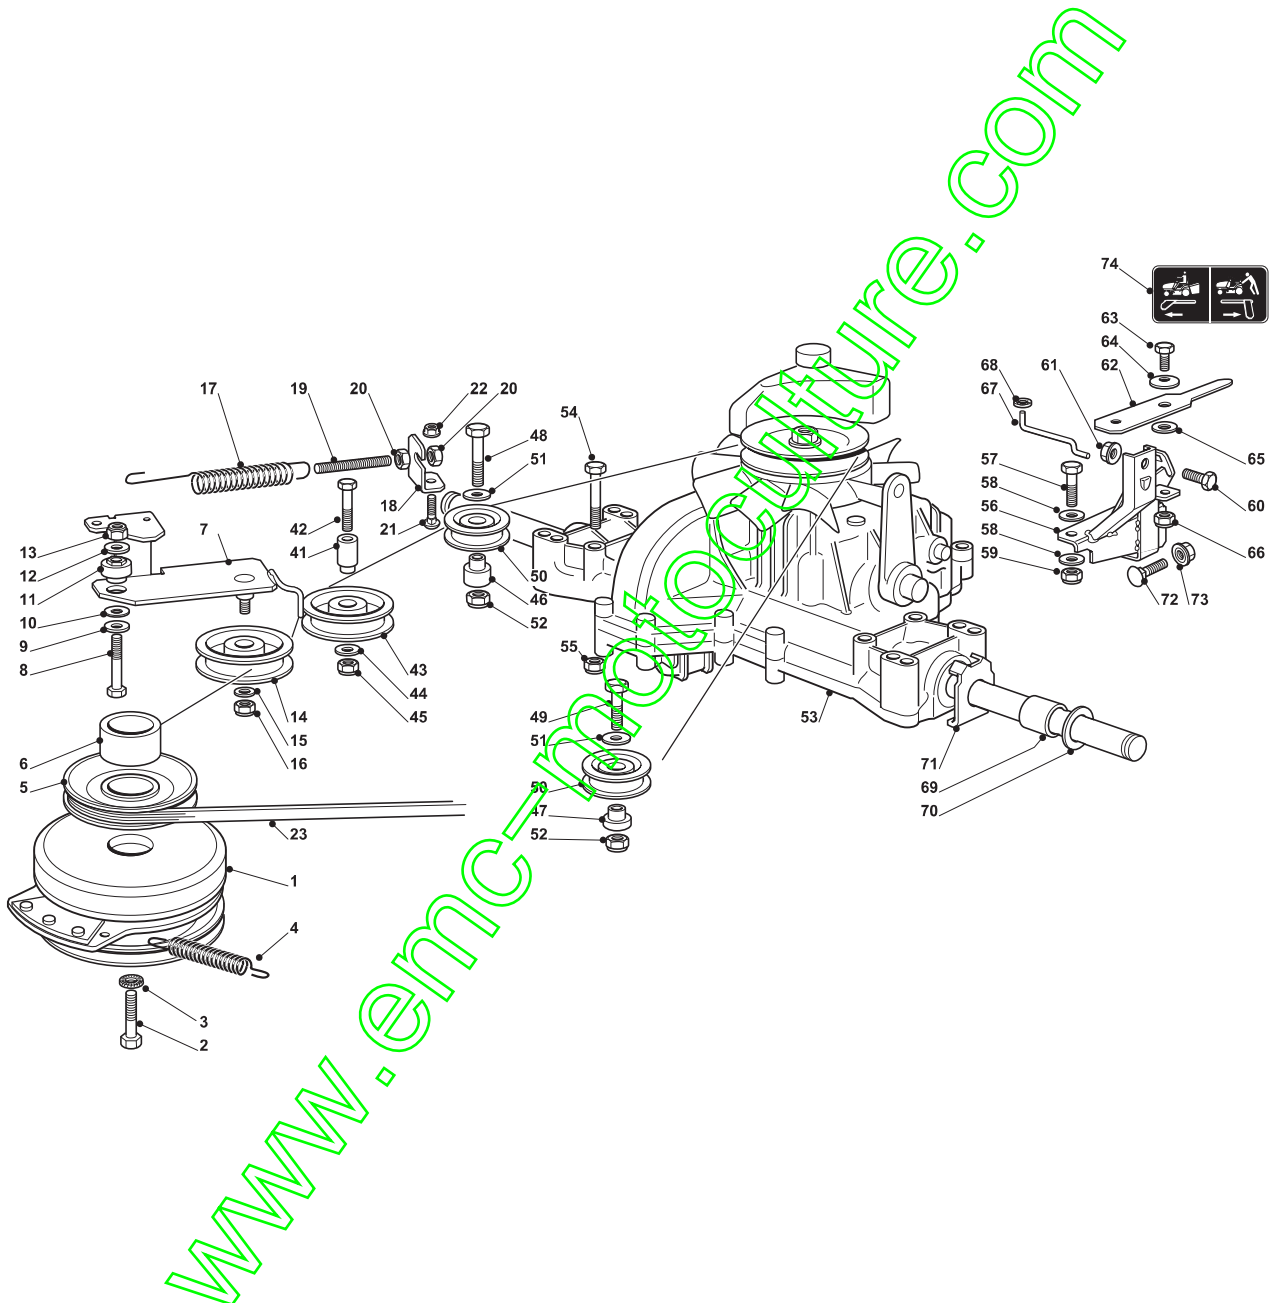

Fig.	Quantity	Part No	Description	Notes
1	1	118399063/0	Electromagnetic Clutch	
2	1	112737320/0	Screw	
3	1	112543000/0	Washer	
4	1	122430216/0	Tension Spring	
5	1	125601566/1	Pulley	
6	1	125160021/0	Spacer	
7	1	382318217/0	Lever	
8	1	112691115/0	Screw	
9	1	112523060/0	Washer	
10	1	327670055/0	Antifriction Washer	
11	1	125510087/0	Pin	
12	1	112523060/0	Washer	
13	5	112155000/0	Nut	
14	1	125601554/0	Pulley	
15	1	112523060/0	Washer	
16	1	112155000/0	Nut	
17	1	125430260/0	Spring	
18	1	325755049/0	Bracket	
19	1	125840005/0	Tie Rod	
20	2	112293200/0	Nut	
21	1	112818690/0	Screw	
22	1	112293201/0	Nut	
23	1	135062020/0	Trapezoidal Belt	
41	1	125510100/0	Pin	
42	1	112691800/0	Screw	
43	1	125601555/0	Pulley	
44	1	112523060/0	Washer	
45	1	112155000/0	Nut	
46	1	125160024/2	Right Spacer	
47	1	125160030/2	Left Spacer	
48	1	112691400/0	Screw	
49	1	112691115/0	Screw	
50	2	125601588/0	Pulley	
51	2	122671653/0	Washer	
52	2	112155000/0	Nut	
53	1	118400960/0	Rear Axle Tuff Torq K46S	
54	4	112691800/0	Screw	
55	4	112154210/0	Nut	
56	1	382785149/0	Support	
57	1	112691200/0	Screw	
58	2	112521350/0	Washer	
59	1	112155000/0	Nut	
60	1	112792611/0	Screw	
61	1	112293201/0	Nut	
62	1	325318157/0	Lever	
63	1	112293201/0	Nut	
64	1	112155000/0	Nut	
65	1	325670011/0	Antifriction Washer	
66	1	112155000/0	Nut	
67	1	125033033/0	Rod	
68	1	112604896/0	Crown Fastener