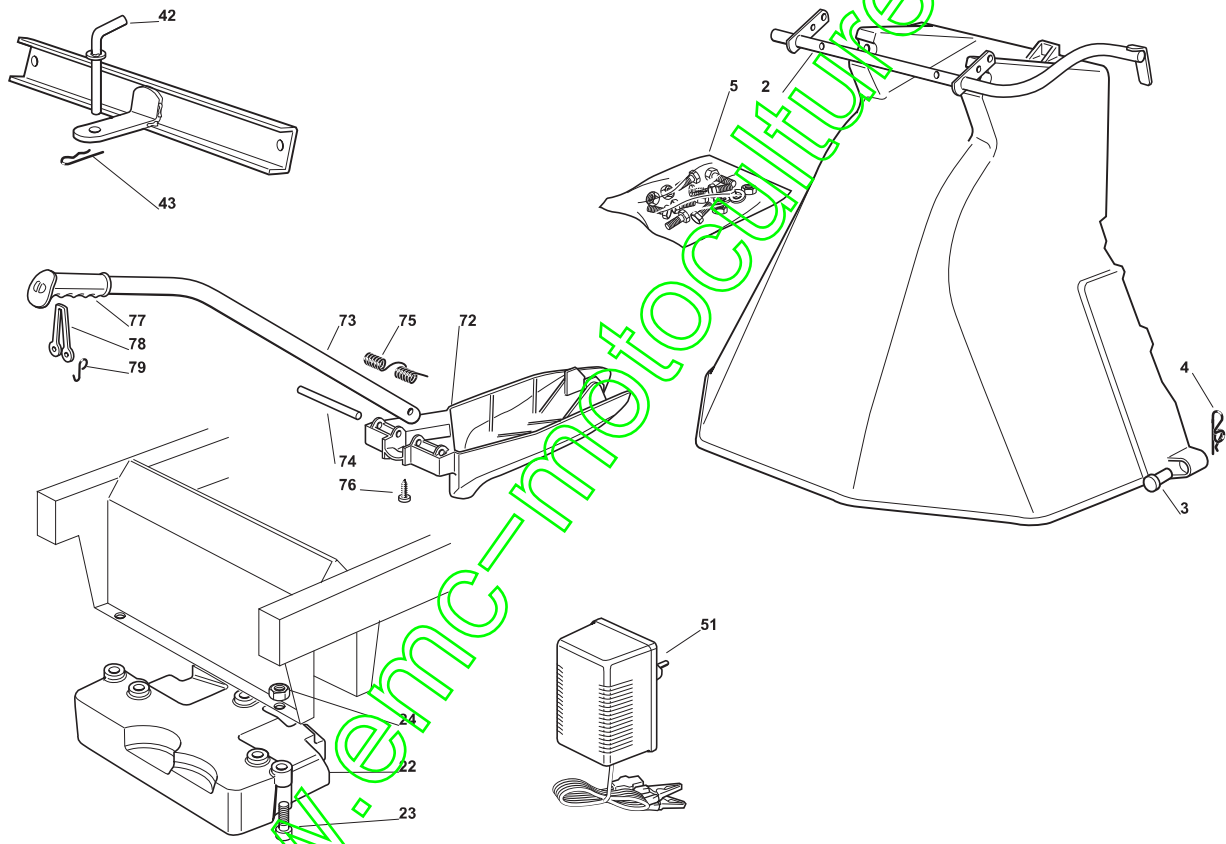

www.emc-motoculture.com

Fig.	Quantity	Part No	Description	Notes
2	1	382869035/0	Stone Guard Tube	
3	2	125510022/0	Pin	
4	2	124487998/0	Cotter Pin	
5	1	382180062/0	Outfit, Screws	
22	1	125519997/1	Front Weight Tc	
23	3	112760520/0	Screw	
24	3	112155000/0	Nut	
42	1	125510021/1	Hitch Pin	
43	1	124487999/0	Spring Pin	
51	1	182180050/0	Battery Charger	CE plugg
51	1	182180052/0	Battery Charger	UK plugg
72	1	325140093/0	Deflector	
73	1	325394007/0	Handle	
74	1	125510077/0	Pin	
75	1	125430245/0	Spring	
76	1	112735410/0	Screw	
77	1	325280000/1	Handgrip	
78	1	125840011/1	Tie Rod	
79	2	125253004/0	Mulch.Kit Fixing Hook	