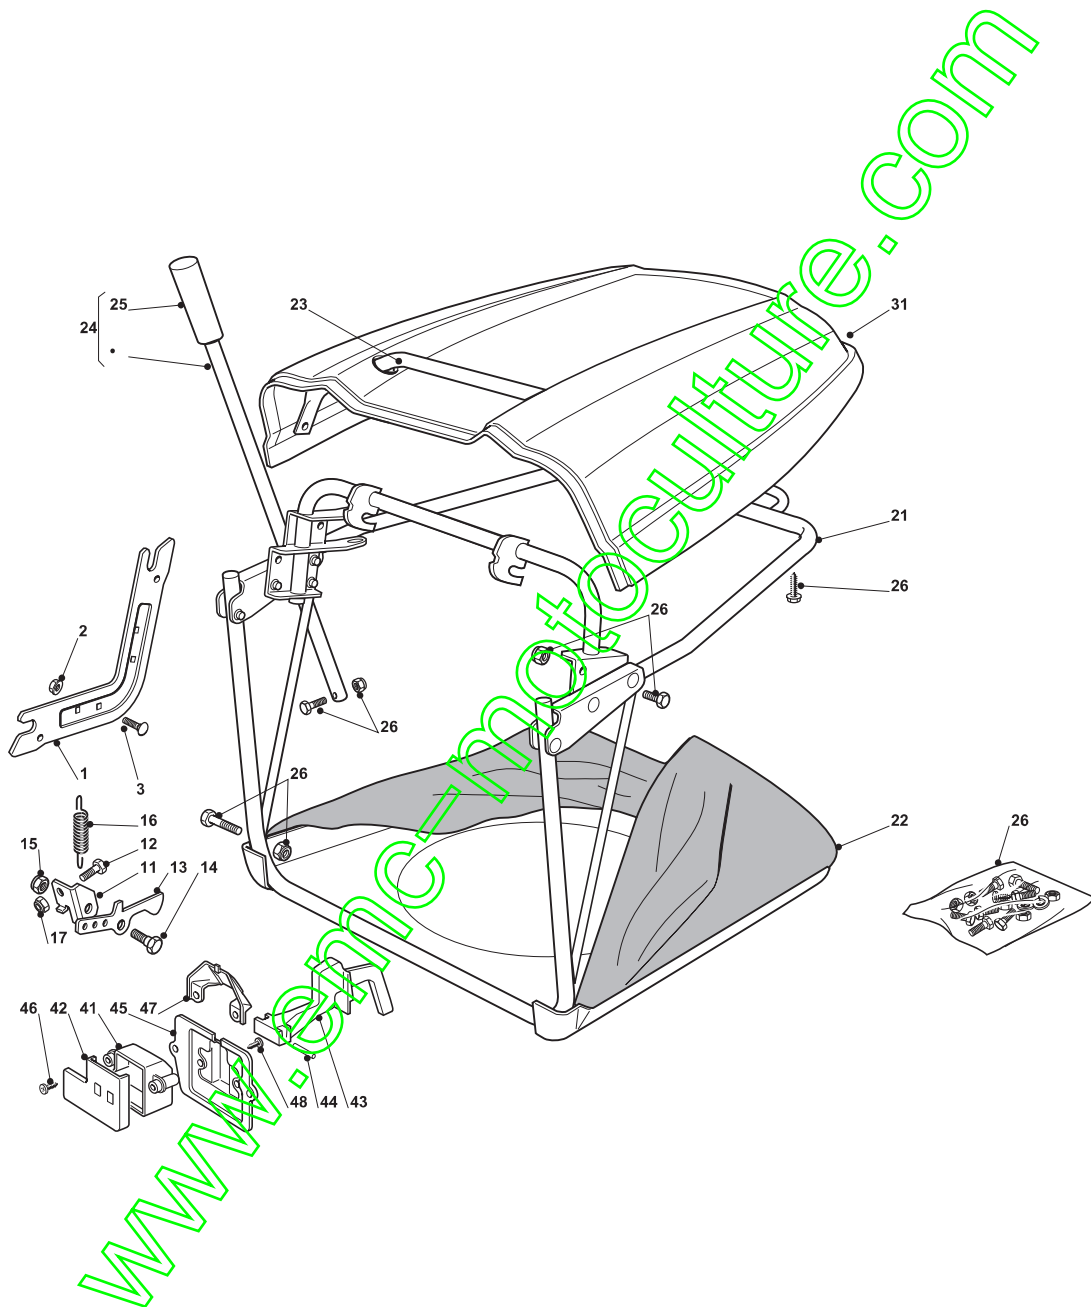

www.emc-motoculture.com

Fig.	Quantity	Part No	Description	Notes
1	2	325785275/0	Support	
2	4	112818690/0	Screw	
3	4	112293201/0	Nut	
11	1	325755031/1	Bracket	
12	1	112789000/0	Screw	
13	1	325774315/1	Bracket	
14	1	125510080/1	Pin	
15	1	112292102/0	Nut	
16	1	122450432/0	Spring	
17	1	112154330/0	Nut	
21	1	382800111/0	Front Frame	
22	1	182105973/0	Grasscatcher	
23	1	382394003/0	Front Handle	
24	1	382869023/0	Rod	
25	1	125394508/0	Knob	
26	1	382180048/0	Screw	
31	1	325110319/0	Yellow Grass-Catcher Cover	Yellow
31	1	325110320/0	Red Grass-Catcher Cover	Red
31	1	325110342/0	Grey Grass-Catcher Cover	Grey
31	1	325110413/0	Black Grass-Catcher Cover	Black
31	1	325110421/0	White Grass-Catcher Cover	White
41	1	125600041/0	Grassc.Full Micro Protection	
42	1	125600042/0	Grasscatcher Micro Prot Cover	
43	1	125318124/0	Full Grassc. Microswitch Cover	
44	1	112400030/0	Pin	
45	1	325785272/0	Micro Protection	
46	1	112728510/0	Screw	
47	1	125600048/0	Empty Micro Grassc.Protection Cover	
48	2	112735110/0	Screw	