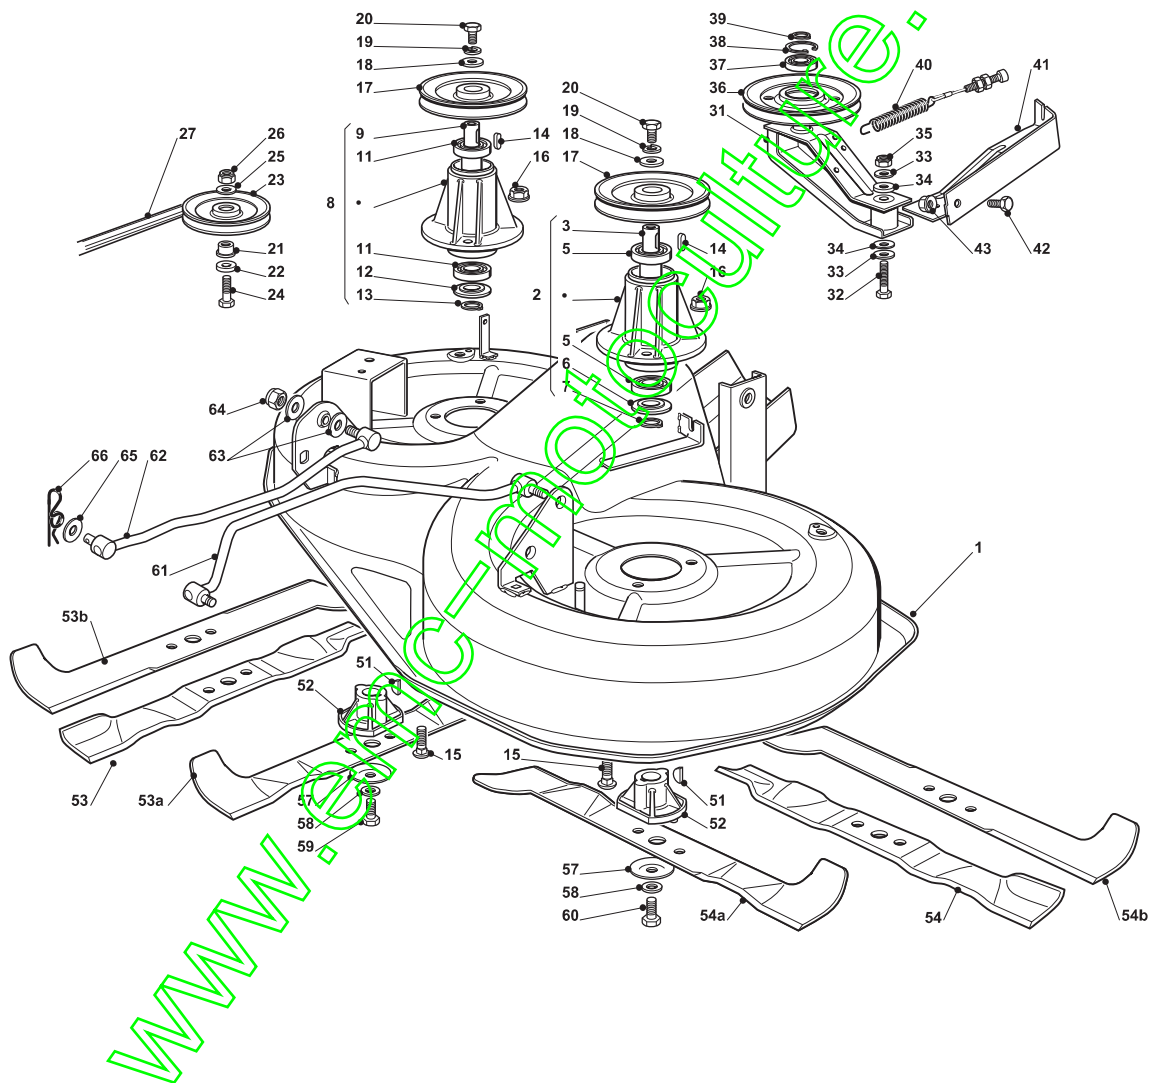

www.emc-motoculture.com

Fig.	Quantity	Part No	Description	Notes
1	1	382564075/0	Cutting Plate Black	Black
1	1	382564116/0	Cutting Plate Grey	Grey
1	1	382564091/0	Cutting Plate Red	Red
1	1	382564112/0	Cutting Plate Yellow	Yellow
2	1	382207202/0	Left Flange Ass.Y	
3	1	125020802/0	Shaft	
5	2	119216047/0	Bearing	
6	1	325160501/0	Dust Cover Disc	
7	1	112609260/0	Seeger	
8	1	382207203/0	Right Flange Assy	
9	1	125020803/0	Secondary Blade Shaft	
11	2	119216047/0	Bearing	
12	1	325160501/0	Dust Cover Disc	
13	1	112609260/0	Seeger	
14	2	112139480/0	Feather	
15	6	112818700/0	Screw	
16	6	112154210/0	Nut	
17	2	125601563/0	Pulley	
18	2	125670007/0	Washer	
19	2	112583500/0	Grower	
20	2	112793102/0	Screw	
21	1	125160079/0	Spacer	
22	1	125670007/0	Washer	
23	1	325601599/0	Pulley	
24	1	112691115/0	Screw	
25	1	112523060/0	Washer	
26	1	112155000/0	Nut	
27	1	135065701/0	Belt	
31	1	382318141/2	Lever	
32	1	112691700/0	Screw	
33	2	112523070/0	Washer	
34	2	322672152/0	Antifriction Washer	
35	1	112155000/0	Nut	
36	1	125601564/1	Pulley	
37	1	119216048/0	Bearing	
38	1	112610800/0	Seeger	
39	1	112609200/0	Seeger	
40	1	382004618/0	Wire	
41	1	382774215/3	Clamp	
42	1	112792611/0	Screw	
43	1	112293201/0	Nut	
51	2	112139100/0	Feather, Crankshaft Ø 22,2	
52	2	125463200/0	Blade Hub	
53	1	182004354/0	Right Blade, Winged	53a
53	1	182004345/1	Right Blade, Winged	53b
53	1	182004352/0	Right Mulching Blade	
54	1	182004353/0	Left Blade Mulching, Winged	54a
54	1	182004344/1	Left Blade, Winged	54b
54	1	181004346/3	Blade	
57	2	122160400/0	Elastic Disc	
58	2	112523080/0	Washer	

Fig.	Quantity	Part No	Description	Notes
59	1	112735695/1	Screw	
60	1	112735694/0	Screw	
61	1	382000535/0	Equalizer Rod	
62	1	382000533/0	Equalizer Rod	
63	4	325670008/1	Washer	
64	2	112156602/0	Nut	
65	2	325670008/1	Washer	
66	2	124487998/0	Cotter Pin	