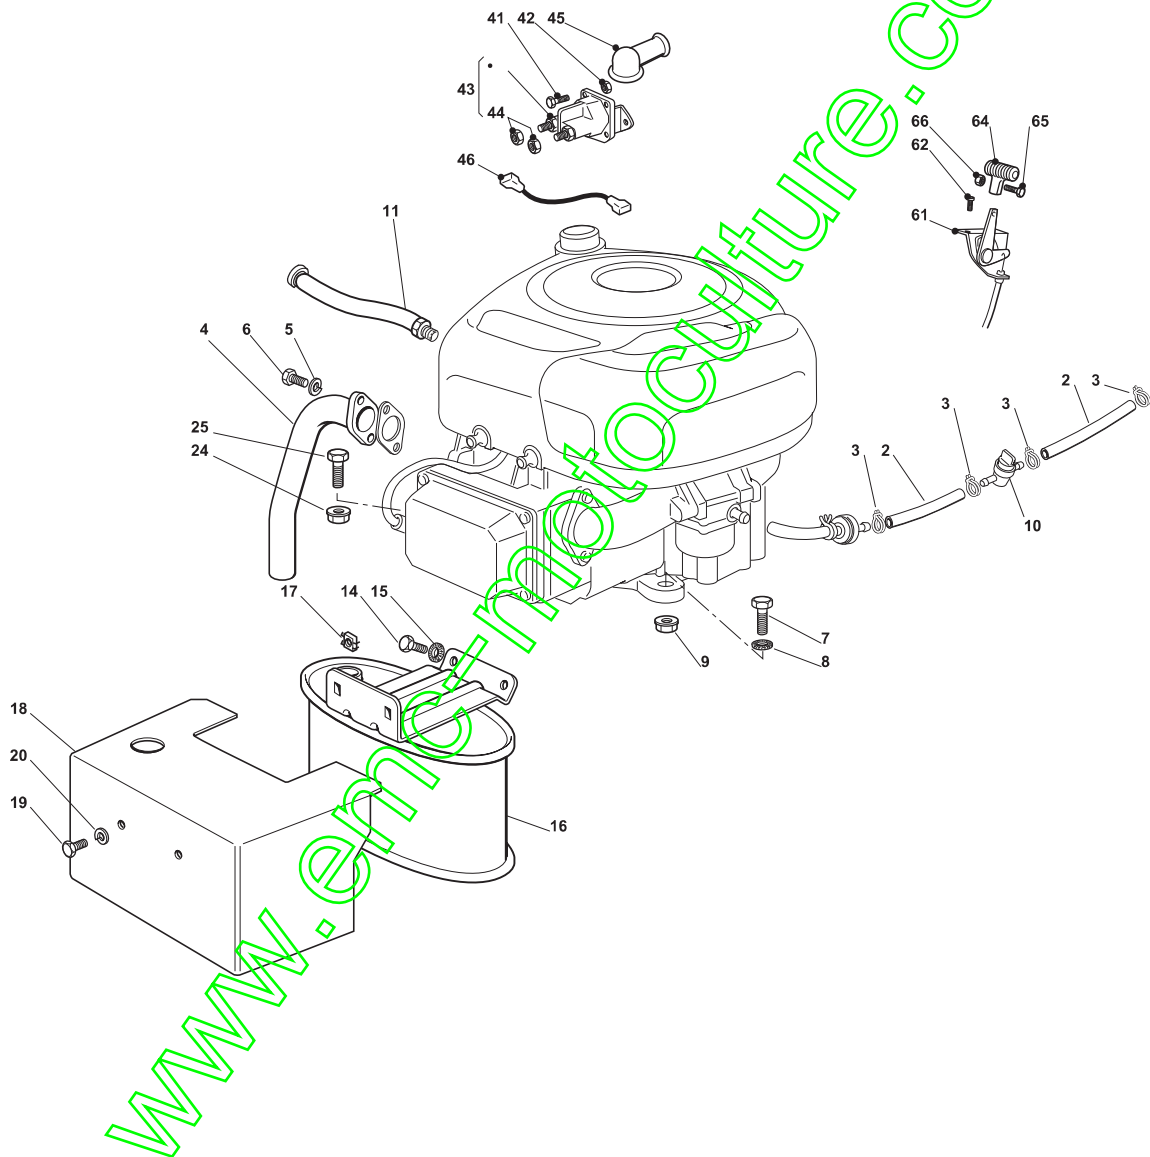

Fig.	Quantity	Part No	Description	Notes
2	1	325869057/0	Connecting Tube	
3	4	118375051/1	Fair Led	
4	1	118738224/0	Exhaust Conn. Tube	
5	2	112583500/0	Grower	
6	2	112735530/0	Screw	
7	1	112691115/0	Screw	
8	1	112540260/0	Grower	
9	1	112154210/0	Nut	
10	1	118562996/0	Shut out valve	
11	1	1134-5827-01	Oil Drain Assy	
14	2	112793102/0	Screw	
15	2	112540260/0	Grower	
16	1	182750010/0	Muffler	
17	2	112360425/0	Nut	
18	1	382598009/2	Muffler Protection	
19	2	112792611/0	Screw	
20	2	112583500/0	Grower	
24	3	112154210/0	Nut	
25	3	112691100/0	Screw	
41	2	112791213/1	Screw	
42	2	112292102/0	Nut	
43	1	118736110/0	Starter Relay	
44	2	112360352/0	Nut	
45	1	118564861/1	Protection	
46	1	125065017/0	Cable	
61	1	182000200/1	Throttle Cable	
62	2	125943012/0	Screw	
64	1	325592000/0	Knob	
65	1	112726388/0	Screw	
66	1	112290800/0	Nut	