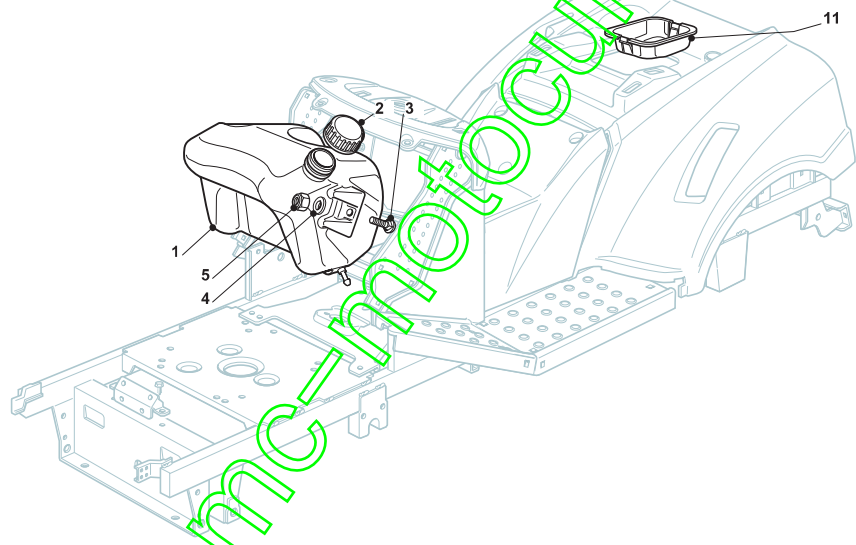

NJTP 92 HYDRO

Ride-on 90 - 92 Tank - 5,5 Lt

Issue 10 - 2015

Fig.	Quantity	Part No	Description	Notes
1	1	325735128/0	Tank	
2	1	125795000/1	Fuel Cap	
3	2	112815210/0	Screw	
4	2	325160039/0	Spacer	
5	2	112154510/0	Nut	
11	1	325207176/0	Basin	

www.emc-motoculture.com