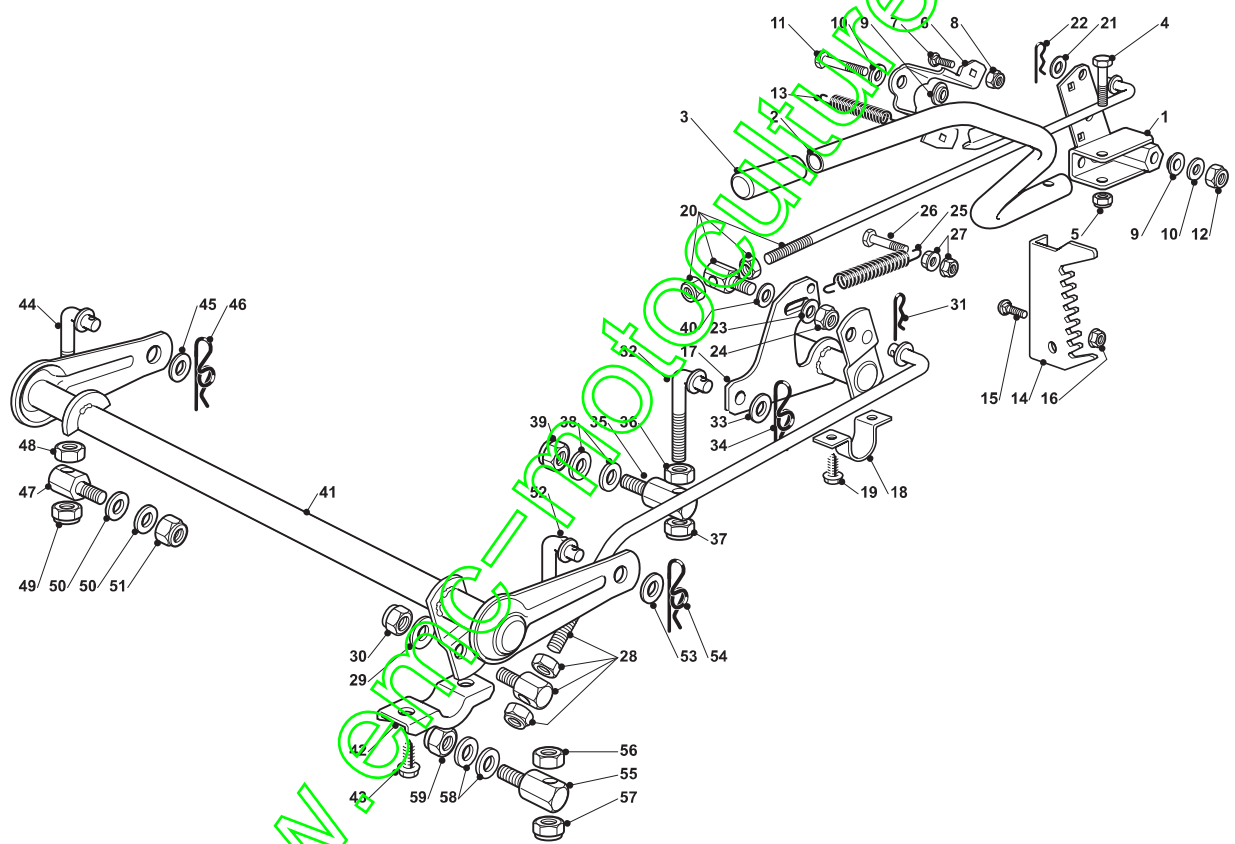

NJTP 92 HYDRO

Ride-on 90 - 92 Hydrogear Transmission

Issue 10 - 2015

Fig.	Quantity	Part No	Description	Notes
23	1	135062019/0	Belt	

www.emc-motoculture.com

Fig.	Quantity	Part No	Description	Notes
1	1	382774249/0	Clamp	
2	1	382318219/1	Lever	
3	1	125394508/0	Knob	
4	1	112674700/0	Screw	
5	1	112154510/0	Nut	
6	1	325650113/0	Plate	
7	2	112818690/0	Screw	
8	2	112155000/0	Nut	
9	2	122041980/0	Bushing	
10	2	112523060/0	Washer	
11	1	112691600/0	Screw	
12	1	112155000/0	Nut	
13	1	125430259/0	Spring	
14	1	325735511/0	Sector	
15	2	112818690/0	Screw	
16	2	112293201/0	Nut	
17	1	382000387/0	Axle	
18	2	325547041/1	Plate	
19	4	112731580/0	Screw	
20	1	382000618/0	Rod	
21	1	325670011/0	Antifriction Washer	
22	1	124487997/0	Cotter Pin	
23	1	112523040/0	Washer	
24	1	112154210/0	Nut	
25	1	122446402/0	Spring	
26	1	112792410/0	Screw	
27	2	112292102/0	Nut	
28	1	382000537/0	Connecting Rod	
29	2	325670008/1	Washer	
30	1	112156602/0	Nut	
31	1	124487998/0	Cotter Pin	
32	1	125840025/0	Tie Rod	
33	1	325670008/1	Washer	
34	1	124487998/0	Cotter Pin	
35	1	125510090/0	Pin	
36	1	112295200/0	Nut	
37	1	112156602/0	Nut	
38	2	325670008/1	Washer	
39	1	112156602/0	Nut	
40	2	112521360/0	Washer	
41	1	382000385/0	Axle	
42	2	327546015/2	Plate	
43	4	112731350/0	Screw	
44	1	125840024/0	Tie Rod	
45	1	325670008/1	Washer	
46	1	124487998/0	Cotter Pin	
47	1	125510098/0	Pin	
48	1	112295200/0	Nut	
49	1	112156602/0	Nut	
50	2	325670008/1	Washer	
51	1	112156602/0	Nut	