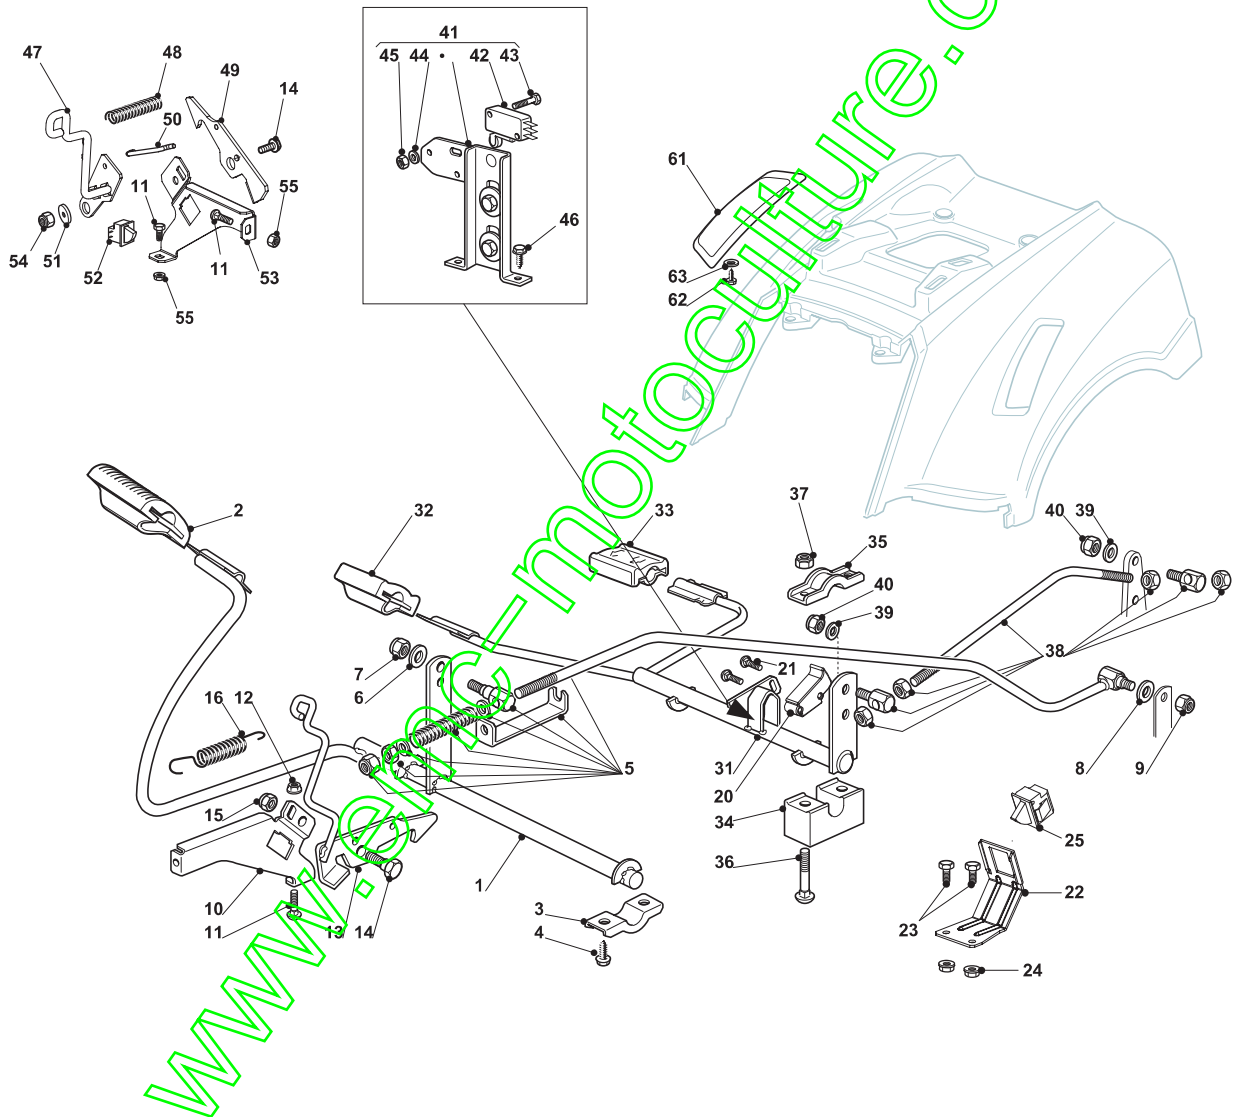

Fig.	Quantity	Part No	Description	Notes
1	1	325038004/0	Bushing	
2	1	125520006/1	Steering Column	
3	1	127570050/0	Pinion	
4	1	112622650/0	Dowel pin	
5	1	325743000/0	Joint	
6	1	112521370/0	Washer	
7	1	112436030/0	Plate	
8	1	325785213/1	Support	
9	2	112729601/1	Screw	
12	1	112379511/0	Grease Dispenser	
13	2	325040624/0	Bushing	
16	1	125510092/0	Pin	
17	1	125670019/0	Washer	
18	1	325735513/0	Steering Sector	
19	1	112523080/0	Washer	
20	1	112155020/0	Nut	
21	1	325318205/0	Lever	
22	1	112523080/0	Washer	
23	1	112794985/0	Screw	
24	1	325743000/0	Joint	
25	1	325785213/1	Support	
26	2	112791213/1	Screw	
27	2	112521330/0	Washer	
28	2	112154510/0	Nut	
29	1	382000539/1	Steering Rod	
30	2	112523070/0	Washer	
31	2	112155010/0	Nut	
41	1	382034024/1	Equalizer With Bush And Lubricator	
42	4	125034002/1	Bushing	
43	2	112379511/0	Grease Dispenser	
44	1	125160016/0	Spacer	
45	1	112692695/0	Screw	
46	2	112523100/0	Washer	
47	1	112587100/0	Grower	
48	1	112295300/0	Nut	
49	1	382230363/0	Right Stub Axle	
50	1	382230365/0	Left Stub Axle	
51	2	112001000/0	Benzing Ring	
52	1	325743000/0	Joint	
53	1	325785213/1	Support	
54	2	112791213/1	Screw	
55	2	112521330/0	Washer	
56	2	112154510/0	Nut	
57	1	125840023/0	Tie Rod	
58	2	122746609/0	Joint	
59	2	112156602/0	Nut	
60	2	112295201/0	Nut	