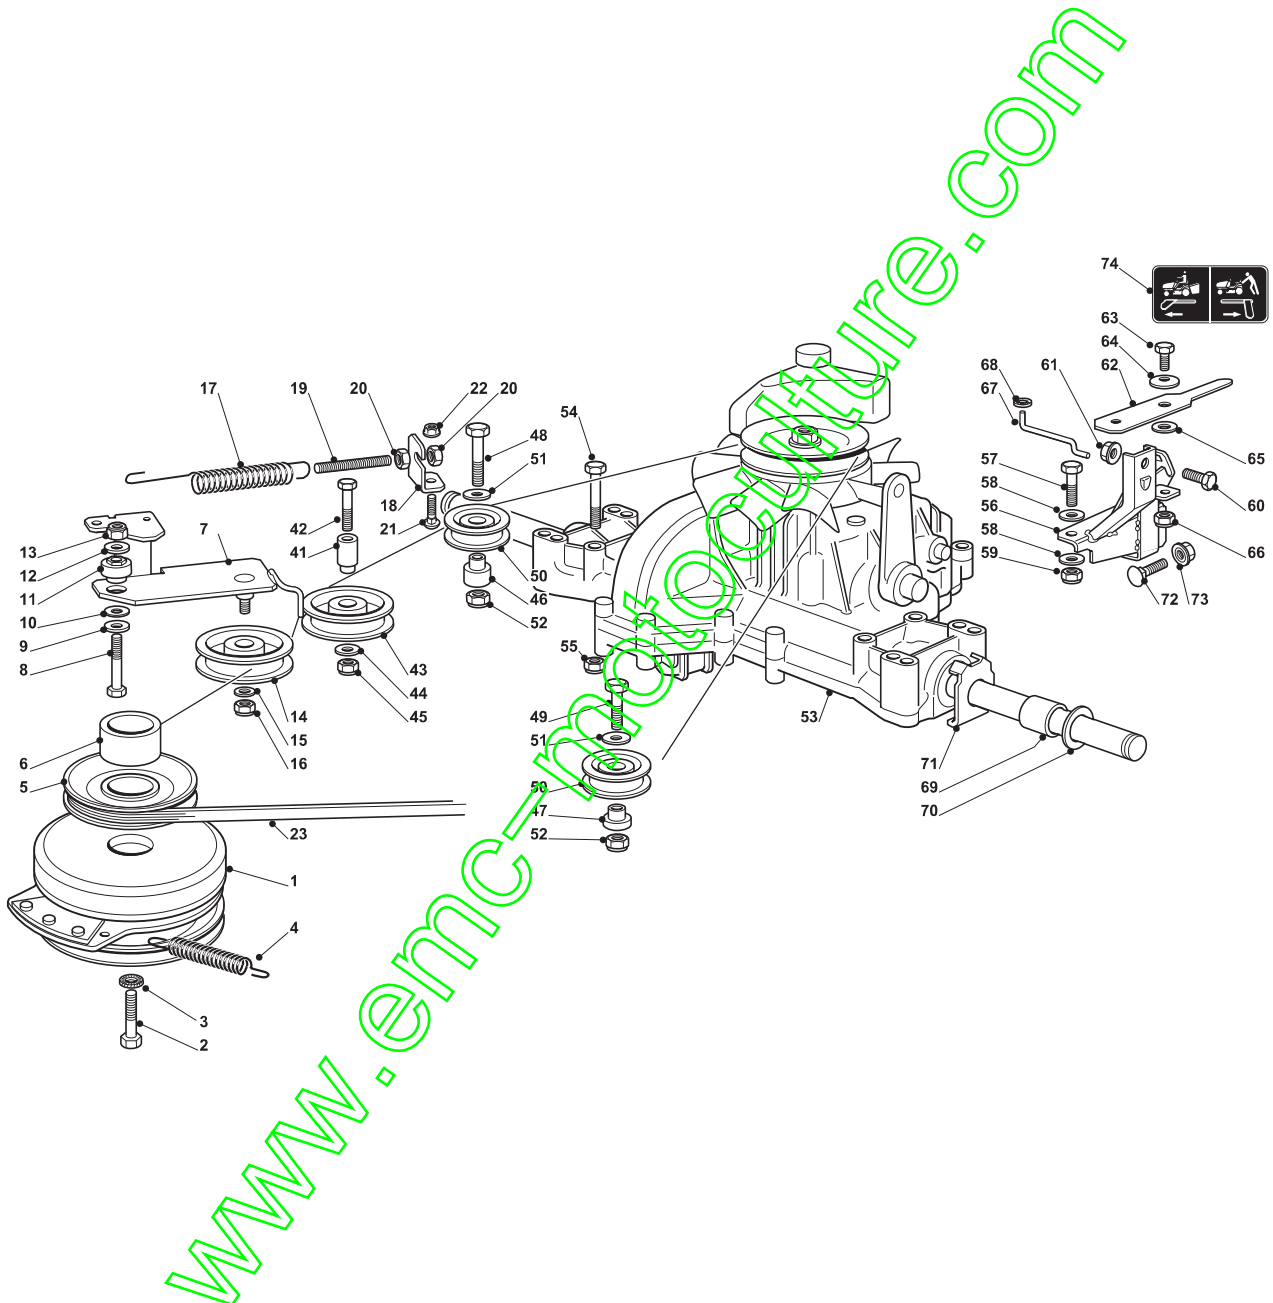

NJTP 92 HYDRO

Ride-on 90 - 92 Tuff Torq Transmission

Issue 10 - 2015

Fig.	Quantity	Part No	Description	Notes
69	2	125160031/0	Spacer	
70	4	112521410/0	Washer	
71	2	325670025/0	Washer	
72	1	112792611/0	Screw	
73	1	112293201/0	Nut	
74	1	114361451/0	Label	

www.emc-motoculture.com