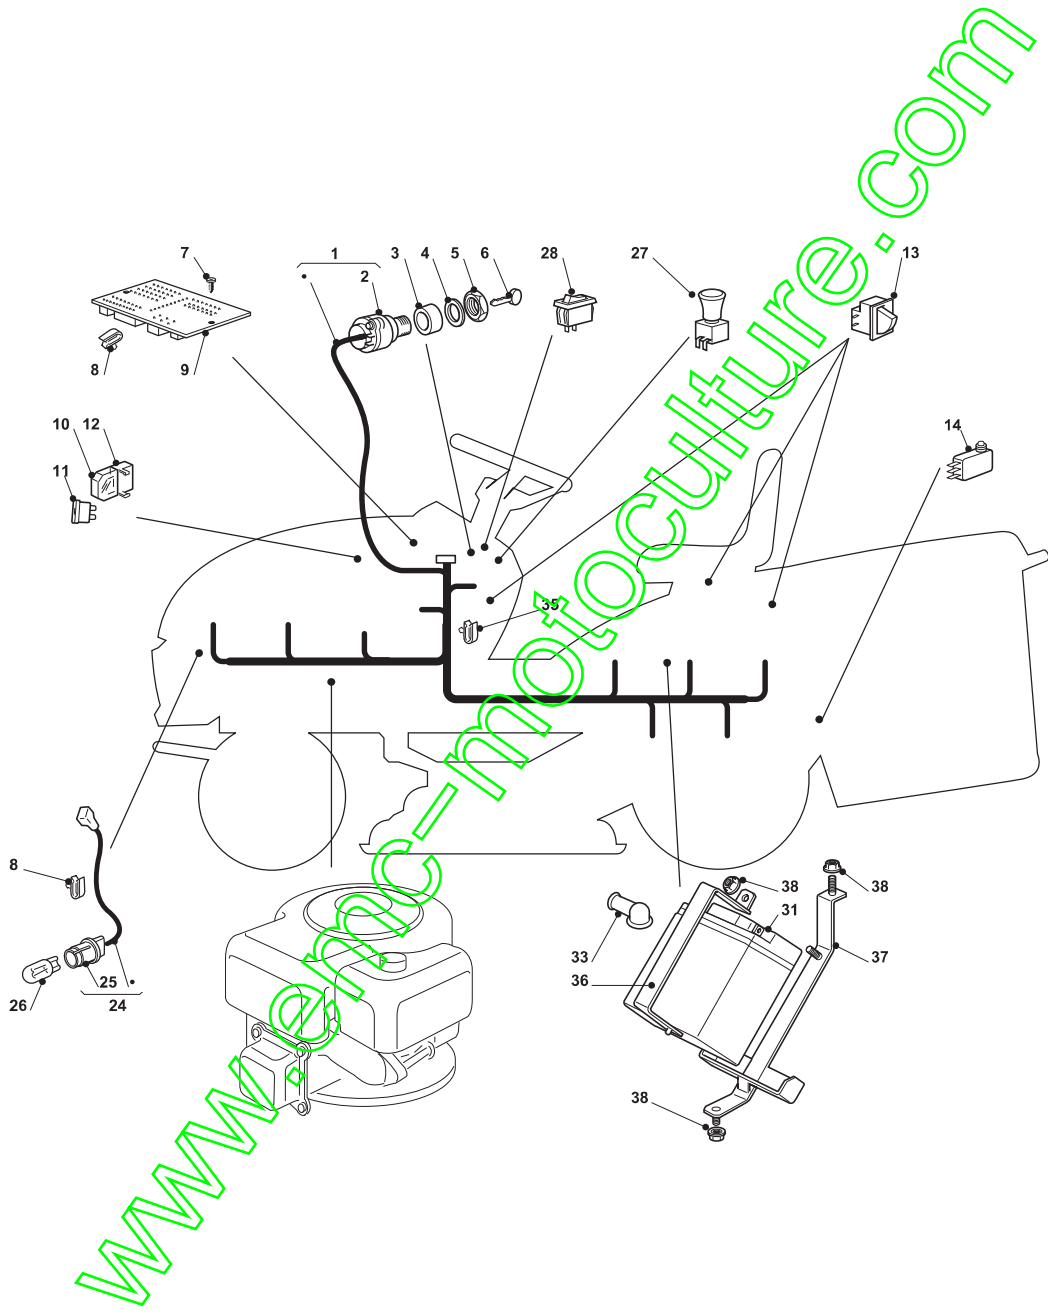

Fig.	Quantity	Part No	Description	Notes
1	1	182040201/0	Cables Ass.Y	for GGP-B&S-Kawasaki Engine
1	1	182040202/0	Cables Ass.Y	for Honda Engine
1	1	182040192/0	Cables Ass.Y	for LED version
2	1	118450072/0	Starting Switch	
3	1	118550136/0	Spacer	
4	1	118550135/0	Washer	
5	1	118400862/0	Ring Nut	
6	1	118210022/0	Starting Key	
7	3	112727810/0	Screw	
8	2	133320506/0	Fairlead	
9	1	125722443/0	Electronic Card (1 Led)	1 led
9	1	125722442/0	Electronic Card (6 Led)	6 led
10	2	133215000/0	Cover	
11	1	133340036/0	Fuse 25 A	
11	1	133340040/0	Fuse 10 A	
12	2	133500007/0	Fuse Carrier	
13	3	119410615/0	Microswitch	
14	1	119410605/1	Microswitch	
24	1	182040192/0	Cables Ass.Y	for LED version
24	1	182040070/0	Cables Ass.Y	for NJR-NJTP-NJB models
25	2	133500030/0	Lamp Holder	
26	2	118459100/0	Lamp For Lights	
27	1	118450068/0	Switch	
28	1	118450060/1	Headlight Interrupt. Cre1116-0	
31	1	118120002/1	Battery	
33	1	118564861/1	Protection	
35	9	133320506/0	Fairlead	
36	1	327772099/1	Clamp	
37	1	382785191/0	Battery Support	
38	3	112155000/0	Nut	

www.emc-motoculture.com