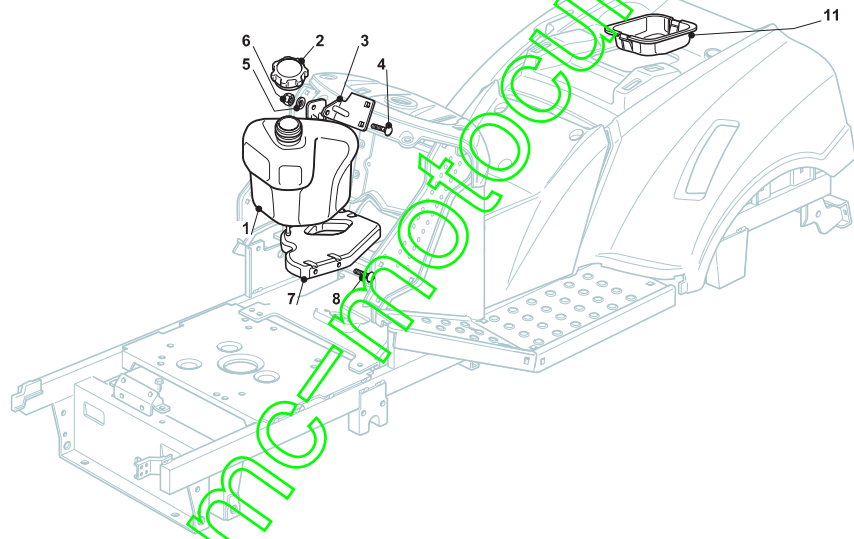

www.emc-motoculture.com

Fig.	Quantity	Part No	Description	Notes
1	1	325735124/0	Fuel Tank	
2	1	125795001/1	Cap	
3	1	325785291/0	Support	
4	1	112789195/0	Screw	
5	1	112581500/0	Grower	
6	1	112437503/0	Plate	
7	1	325785289/0	Support	
8	4	112735403/0	Screw	
11	1	325207176/0	Basin	

www.emc-motoculture.com