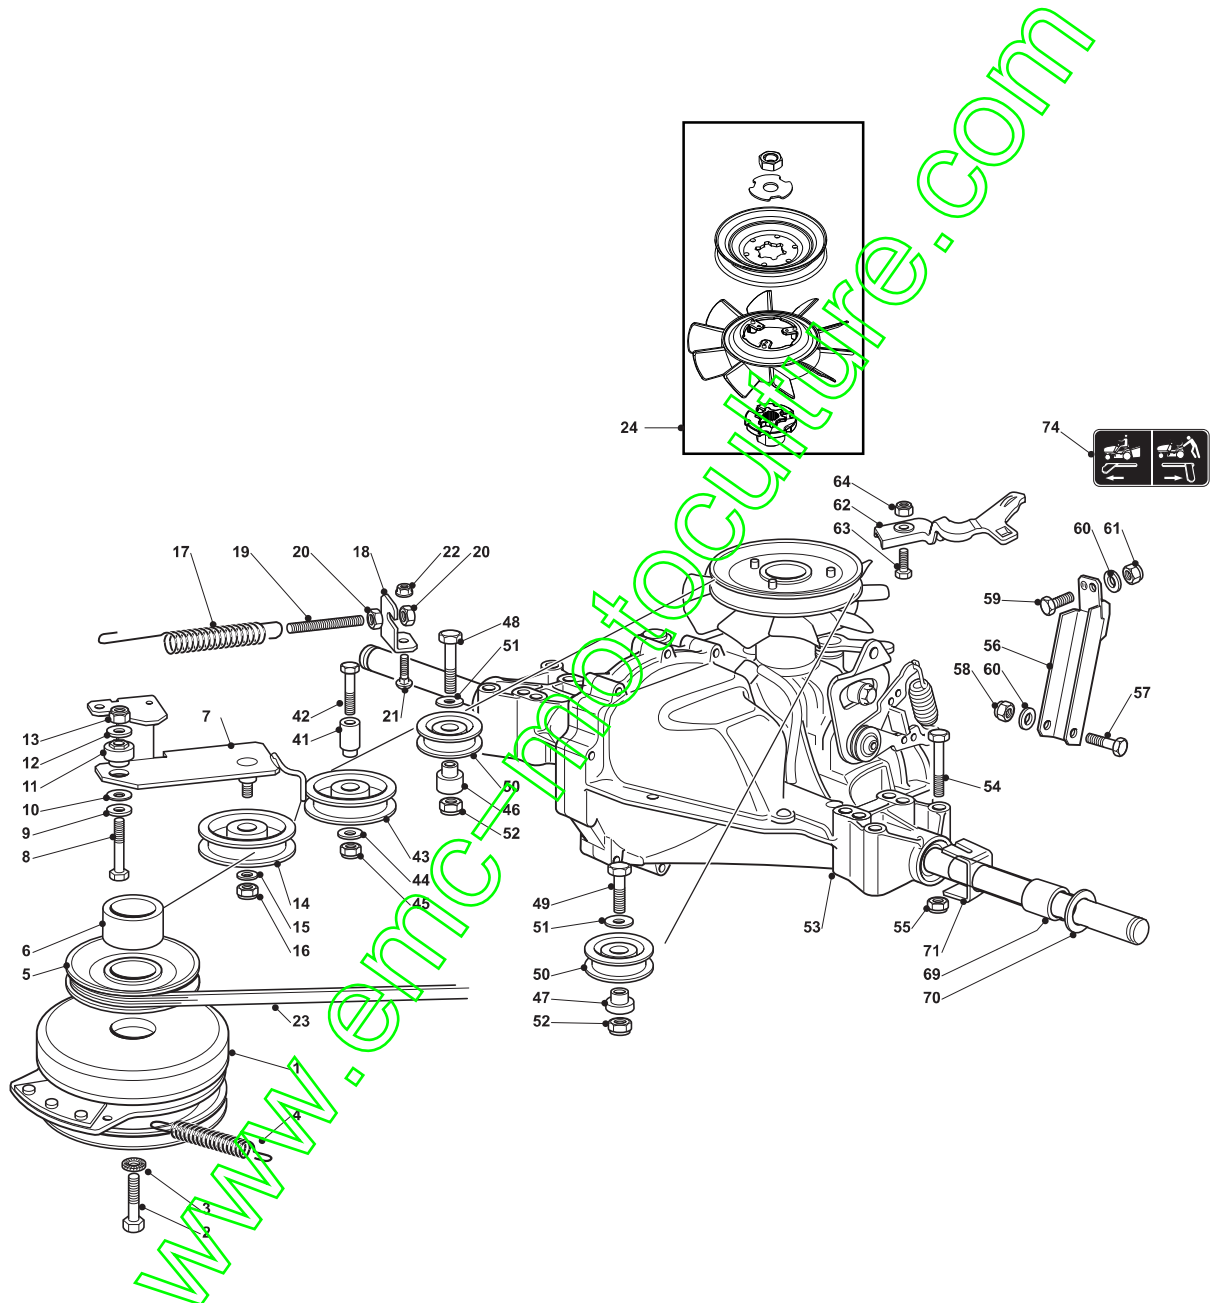

www.emc-motoculture.com

Fig.	Quantity	Part No	Description	Notes
1	1	118399063/0	Electromagnetic Clutch	
2	1	112737320/0	Screw	
3	1	112543000/0	Washer	
4	1	122430216/0	Tension Spring	
5	1	125601577/0	Pulley	
6	1	125160021/0	Spacer	
7	1	382318217/0	Lever	
8	1	112691115/0	Screw	
9	1	112523060/0	Washer	
10	1	327670055/0	Antifriction Washer	
11	1	125510087/0	Pin	
12	1	112523060/0	Washer	
13	1	112155000/0	Nut	
14	1	125601554/0	Pulley	
15	1	112523060/0	Washer	
16	1	112155000/0	Nut	
17	1	125430260/0	Spring	
18	1	325755049/0	Bracket	
19	1	125840005/0	Tie Rod	
20	2	112293200/0	Nut	
21	1	112818690/0	Screw	
22	1	112293201/0	Nut	
24	1	118802723/0	Fan Kit	
41	1	125160080/0	Pin	
42	1	112691800/0	Screw	
43	1	325601599/0	Pulley	
44	1	112523060/0	Washer	
45	1	112155000/0	Nut	
46	1	125160024/2	Right Spacer	
47	1	125160030/2	Left Spacer	
48	1	112691400/0	Screw	
49	1	112691115/0	Screw	
50	2	125601588/0	Pulley	
51	2	122671653/0	Washer	
52	2	112155000/0	Nut	
53	1	118400919/2	Rear Axle (Hydro-Gear T2-Adbf-2X3C-17X1)	
54	4	112691600/0	Screw	
55	4	112154210/0	Nut	
56	1	382785199/0	Support	
57	1	112691700/0	Screw	
58	1	112155000/0	Nut	
59	1	112793701/0	Screw	
60	2	112523060/0	Washer	
61	1	112155000/0	Nut	
62	1	325318253/0	Lever	
63	1	112791213/1	Screw	
64	1	112154210/0	Nut	
69	2	125160058/0	Spacer	
70	2	125670005/1	Washer	
71	2	325670025/0	Washer	
74	1	114361451/0	Label	