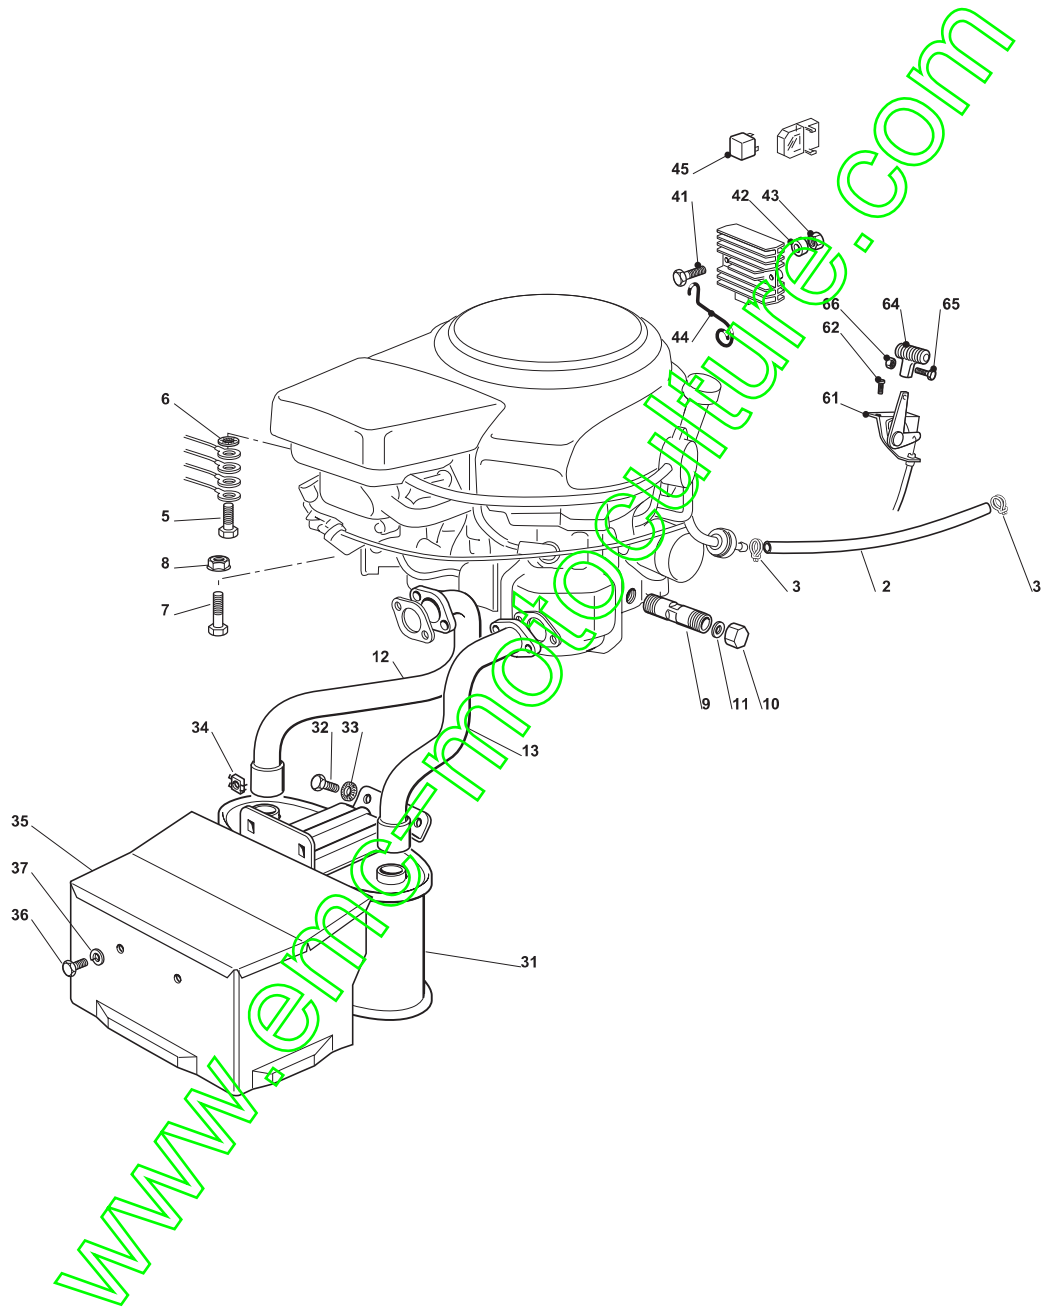

www.emc-motoculture.com

Fig.	Quantity	Part No	Description	Notes
2	1	325869057/0	Connecting Tube	
3	4	118375051/1	Fair Led	
4	1	118738204/0	Exhaust Discharge Tube	
5	2	112583500/0	Grower	
6	2	112793102/0	Screw	
7	2	112735802/0	Screw	
8	2	112583500/0	Grower	
9	2	112691100/0	Screw	
10	2	112154210/0	Nut	
11	1	112155000/0	Nut	
12	1	127598061/1	Oil Discharge Extension	
13	1	118737849/0	Plug	
14	1	118401001/1	Oil Seal	
15	2	112792611/0	Screw	
16	2	112540260/0	Grower	
17	1	182750010/0	Muffler	
18	2	112360425/0	Nut	
19	1	382598003/1	Muffler Protection	
20	2	125943012/0	Screw	
21	2	112583500/0	Grower	
41	2	112815221/0	Screw	
42	2	122170950/0	Spacer	
43	2	112292102/0	Nut	
44	1	127430561/0	Spring	
45	1	133567000/0	Relay	
61	1	182000200/1	Throttle Cable	
62	2	112788512/0	Screw	
64	1	125394501/0	Knob	
65	1	112726388/0	Screw	
66	1	112290800/0	Nut	
71	1	125090007/0	Choke Control	

www.emc-motoculture.com

Fig.	Quantity	Part No	Description	Notes
2	1	325869057/0	Connecting Tube	
3	2	118375051/1	Fair Led	
5	1	112735599/0	Screw	
6	1	112540260/0	Grower	
7	4	112691115/0	Screw	
8	4	112154210/0	Nut	
10	1	118737849/0	Plug	
11	1	118401001/1	Oil Seal	
12	1	118738221/0	Exhaust Tube Right	
13	1	118738222/0	Right Exhaust Connection	
31	1	182750003/0	Muffler Assy	
32	2	112793102/0	Screw	
33	2	112540260/0	Grower	
34	2	112360425/0	Nut	
35	1	382598005/2	Muffler Protection	
36	2	112792611/0	Screw	
37	2	112583500/0	Grower	
41	2	112815221/0	Screw	
42	2	122170950/0	Spacer	
43	2	112292102/0	Nut	
44	1	127430561/0	Spring	
45	1	133567000/0	Relay	
61	1	182000200/1	Throttle Cable	
62	2	125943012/0	Screw	
64	1	125394501/0	Knob	
65	1	112726388/0	Screw	
66	1	112290800/0	Nut	