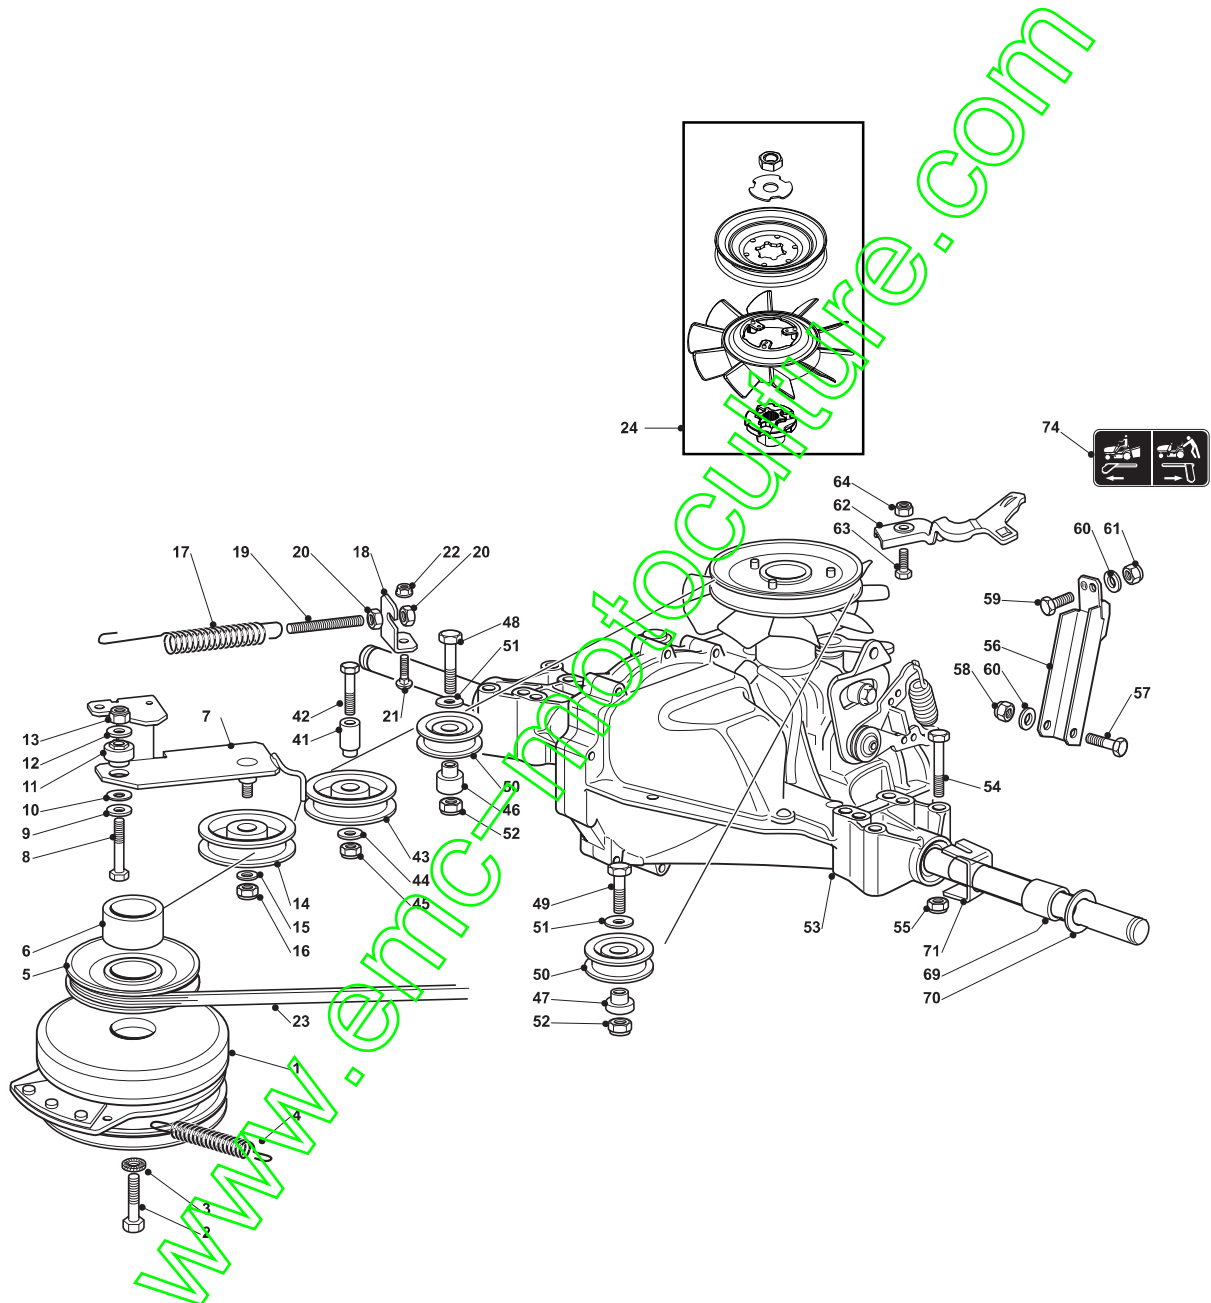

www.emc-motoculture.com

Fig.	Quantity	Part No	Description	Notes
1	1	118399063/0	Electromagnetic Clutch	
2	1	112737320/0	Screw	
3	1	112543000/0	Washer	
4	1	122430216/0	Tension Spring	
5	1	125601577/0	Pulley	
6	1	125160021/0	Spacer	
7	1	382318217/0	Lever	
8	1	112691115/0	Screw	
9	1	112523060/0	Washer	
10	1	327670055/0	Antifriction Washer	
11	1	125510087/0	Pin	
12	1	112523060/0	Washer	
13	1	112155000/0	Nut	
14	1	125601554/0	Pulley	
15	1	112523060/0	Washer	
16	1	112155000/0	Nut	
17	1	125430260/0	Spring	
18	1	325755049/0	Bracket	
19	1	125840005/0	Tie Rod	
20	2	112293200/0	Nut	
21	1	112818690/0	Screw	
22	1	112293201/0	Nut	
24	1	118802723/0	Fan Kit	
41	1	125160080/0	Pin	
42	1	112691800/0	Screw	
43	1	325601599/0	Pulley	
44	1	112523060/0	Washer	
45	1	112155000/0	Nut	
46	1	125160024/2	Right Spacer	
47	1	125160030/2	Left Spacer	
48	1	112691400/0	Screw	
49	1	112691115/0	Screw	
50	2	125601588/0	Pulley	
51	2	122671653/0	Washer	
52	2	112155000/0	Nut	
53	1	118400919/2	Rear Axle (Hydro-Gear T2-Adbf-2X3C-17X1)	
54	4	112691600/0	Screw	
55	4	112154210/0	Nut	
56	1	382785199/0	Support	
57	1	112691700/0	Screw	
58	1	112155000/0	Nut	
59	1	112793701/0	Screw	
60	2	112523060/0	Washer	
61	1	112155000/0	Nut	
62	1	325318253/0	Lever	
63	1	112791213/1	Screw	
64	1	112154210/0	Nut	
69	2	125160058/0	Spacer	
70	2	125670005/1	Washer	
71	2	325670025/0	Washer	
74	1	114361451/0	Label	