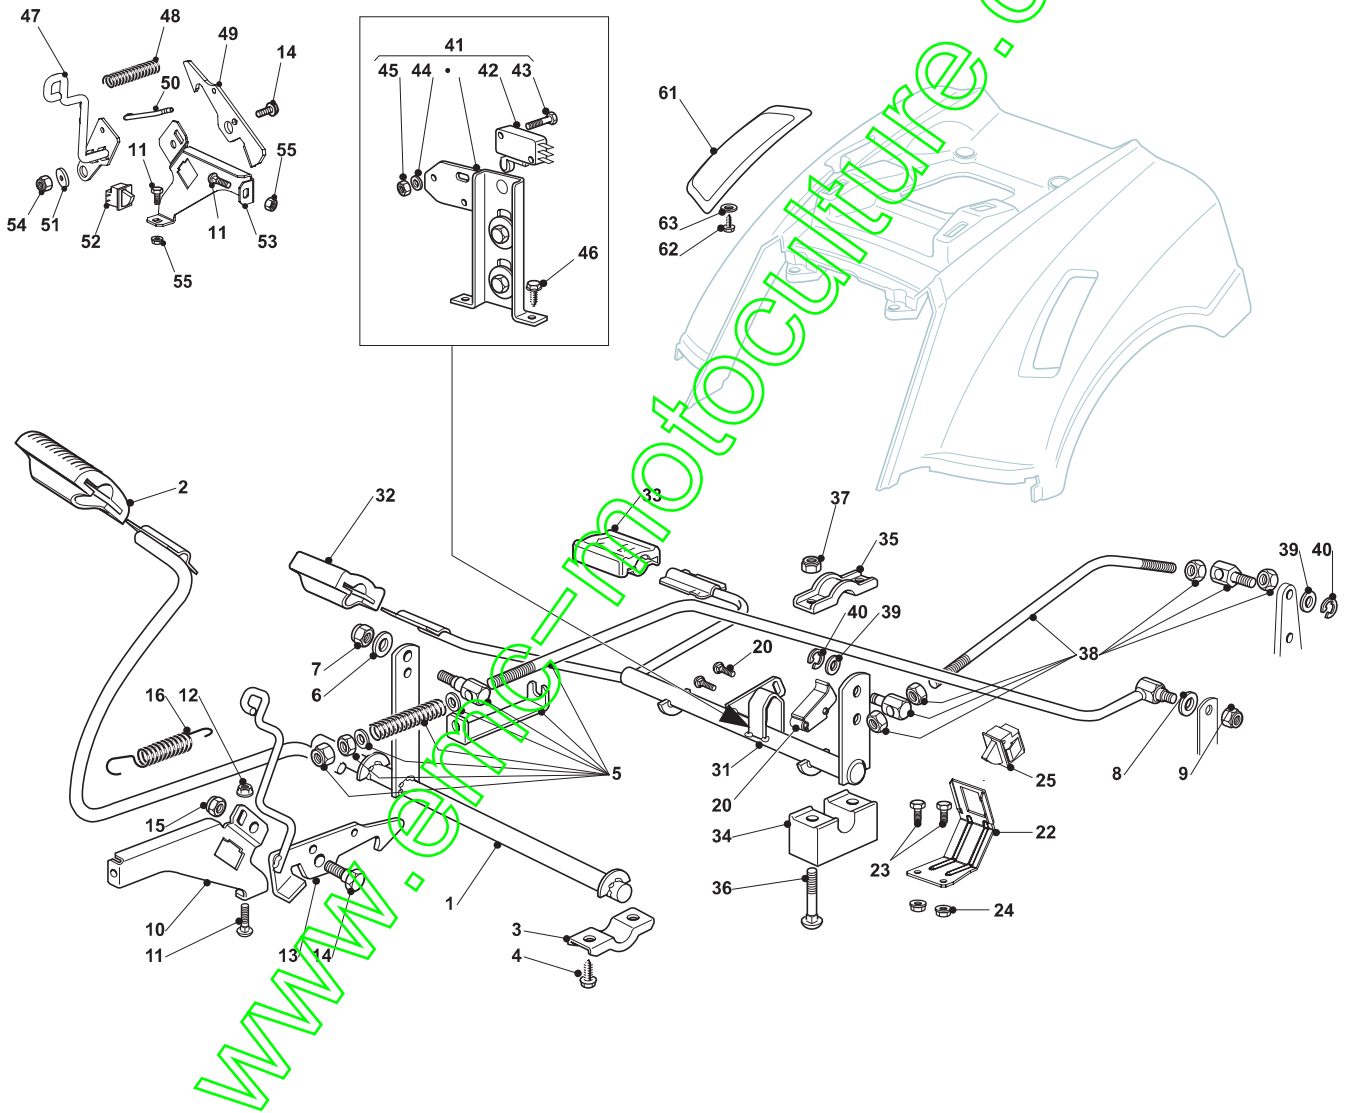

Fig.	Quantity	Part No	Description	Notes
1	1	382500029/1	Pedal	
2	1	325110416/0	Clamp Cover	
3	2	327546015/2	Plate	
4	4	112729601/1	Screw	
5	1	382000542/1	Rod	
6	1	112521350/0	Washer	
7	1	112155000/0	Nut	
8	1	112521350/0	Washer	
9	1	112155000/0	Nut	
10	1	325785261/0	Support	
11	2	112815200/0	Screw	
12	2	112292102/0	Nut	
13	1	382318289/0	Brake Lever I Rod	
14	1	122524970/3	Pin	
15	1	112155000/0	Nut	
16	1	125430213/0	Spring	
20	1	325060034/1	Cam	
21	2	112735404/0	Screw	
22	1	325547375/0	Plate	
23	2	112793102/0	Screw	
24	2	112293201/0	Nut	
25	1	119410614/0	Microswitch	
31	1	382000605/0	Gear Control Axle	
32	1	325110417/0	Clamp Cover Front	
33	1	325110418/0	Clamp Cover Rear	
34	2	325785185/0	Support	
35	2	327546015/2	Plate	
36	4	112815245/0	Screw	
37	4	112154510/0	Nut	
38	1	382000543/0	Rod	
39	2	112523040/0	Washer	
40	2	112154510/0	Nut	
41	1	382394853/0	Switch Ass.Y	
42	1	119410609/0	Microswitch	
43	2	112735602/0	Screw	
44	2	112581100/0	Grower	
45	2	112290791/0	Nut	
46	2	112735110/0	Screw	
47	1	382318289/0	Brake Lever I Rod	
48	1	125430213/0	Spring	
49	1	325253007/1	Brake Hook	
50	1	125033119/0	Rod	
51	1	122041980/0	Bushing	
52	1	119410613/0	Microswitch	
53	1	325785261/0	Support	
54	1	112155010/0	Nut	
55	4	112292102/0	Nut	
61	1	325207171/0	Cover (Hydro)	
62	2	112735402/0	Screw	
63	4	112523050/0	Washer	