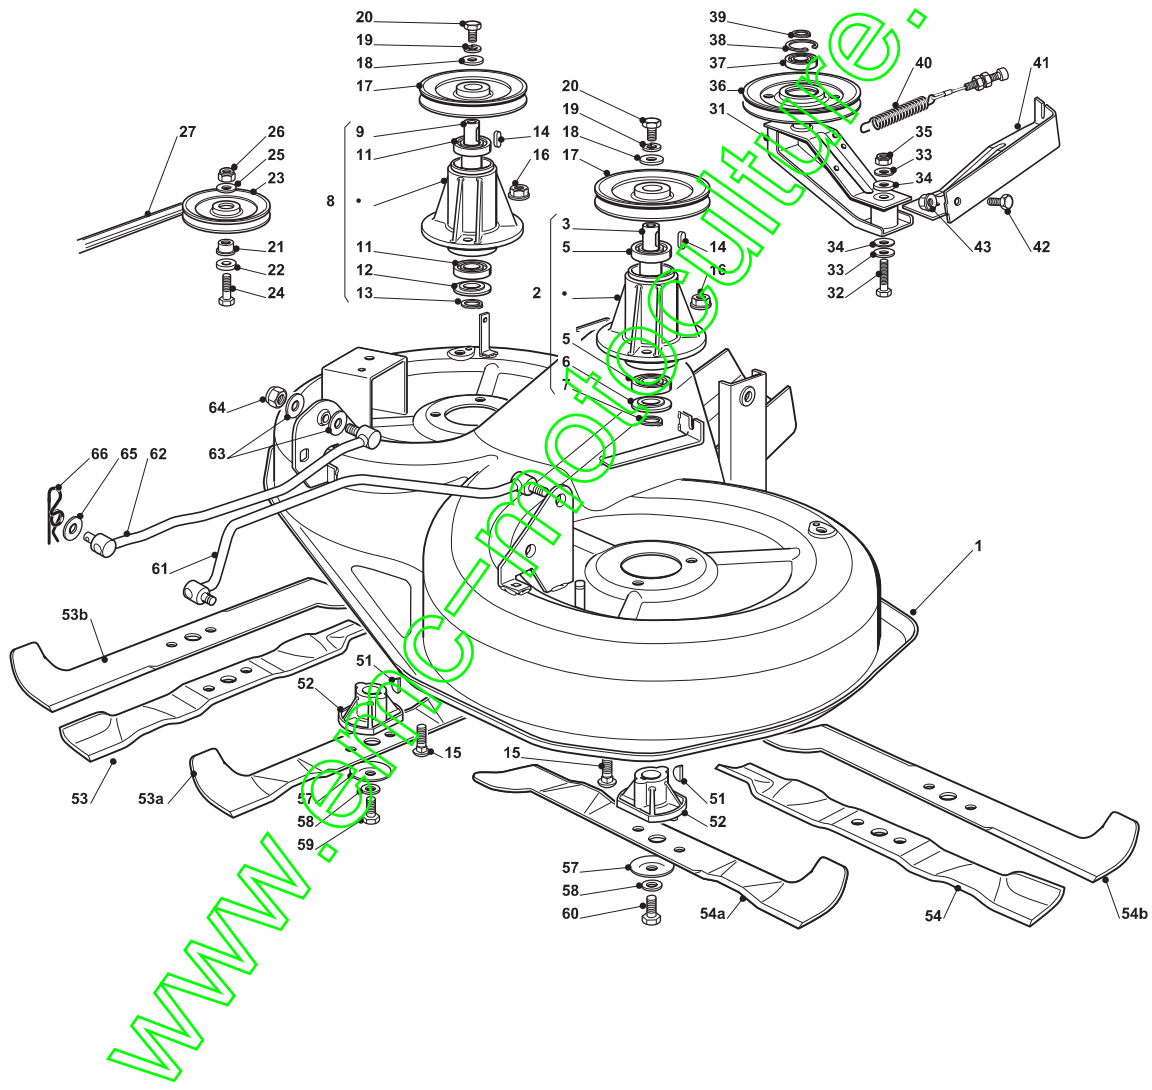

www.emc-motoculture.com

Fig.	Quantity	Part No	Description	Notes
1	1	382564075/0	Cutting Plate Black	Black
1	1	382564116/0	Cutting Plate Grey	Grey
1	1	382564091/0	Cutting Plate Red	Red
1	1	382564112/0	Cutting Plate Yellow	Yellow
2	1	382207202/0	Left Flange Ass.Y	
3	1	125020802/0	Shaft	
5	2	119216047/0	Bearing	
6	1	325160501/0	Dust Cover Disc	
7	1	112609260/0	Seeger	
8	1	382207203/0	Right Flange Assy	
9	1	125020803/0	Secondary Blade Shaft	
11	2	119216047/0	Bearing	
12	1	325160501/0	Dust Cover Disc	
13	1	112609260/0	Seeger	
14	2	112139480/0	Feather	
15	6	112818700/0	Screw	
16	6	112154210/0	Nut	
17	2	125601563/0	Pulley	
18	2	125670007/0	Washer	
19	2	112583500/0	Grower	
20	2	112793102/0	Screw	
21	1	125160079/0	Spacer	
22	1	125670007/0	Washer	
23	1	325601599/0	Pulley	
24	1	112691115/0	Screw	
25	1	112523060/0	Washer	
26	1	112155000/0	Nut	
27	1	135065701/0	Belt	
31	1	382318141/2	Lever	
32	1	112691700/0	Screw	
33	2	112523070/0	Washer	
34	2	322672152/0	Antifriction Washer	
35	1	112155000/0	Nut	
36	1	125601564/1	Pulley	
37	1	119216048/0	Bearing	
38	1	112610800/0	Seeger	
39	1	112609200/0	Seeger	
40	1	382004618/0	Wire	
41	1	382774215/3	Clamp	
42	1	112792611/0	Screw	
43	1	112293201/0	Nut	
51	2	112139100/0	Feather, Crankshaft Ø 22,2	
52	2	125463200/0	Blade Hub	
53	1	182004354/0	Right Blade, Winged	53a
53	1	182004345/1	Right Blade, Winged	53b
53	1	182004352/0	Right Mulching Blade	
54	1	182004353/0	Left Blade Mulching, Winged	54a
54	1	182004344/1	Left Blade, Winged	54b
54	1	181004346/3	Blade	
57	2	122160400/0	Elastic Disc	
58	2	112523080/0	Washer	

Fig.	Quantity	Part No	Description	Notes
59	1	112735695/1	Screw	
60	1	112735694/0	Screw	
61	1	382000535/0	Equalizer Rod	
62	1	382000533/0	Equalizer Rod	
63	4	325670008/1	Washer	
64	2	112156602/0	Nut	
65	2	325670008/1	Washer	
66	2	124487998/0	Cotter Pin	