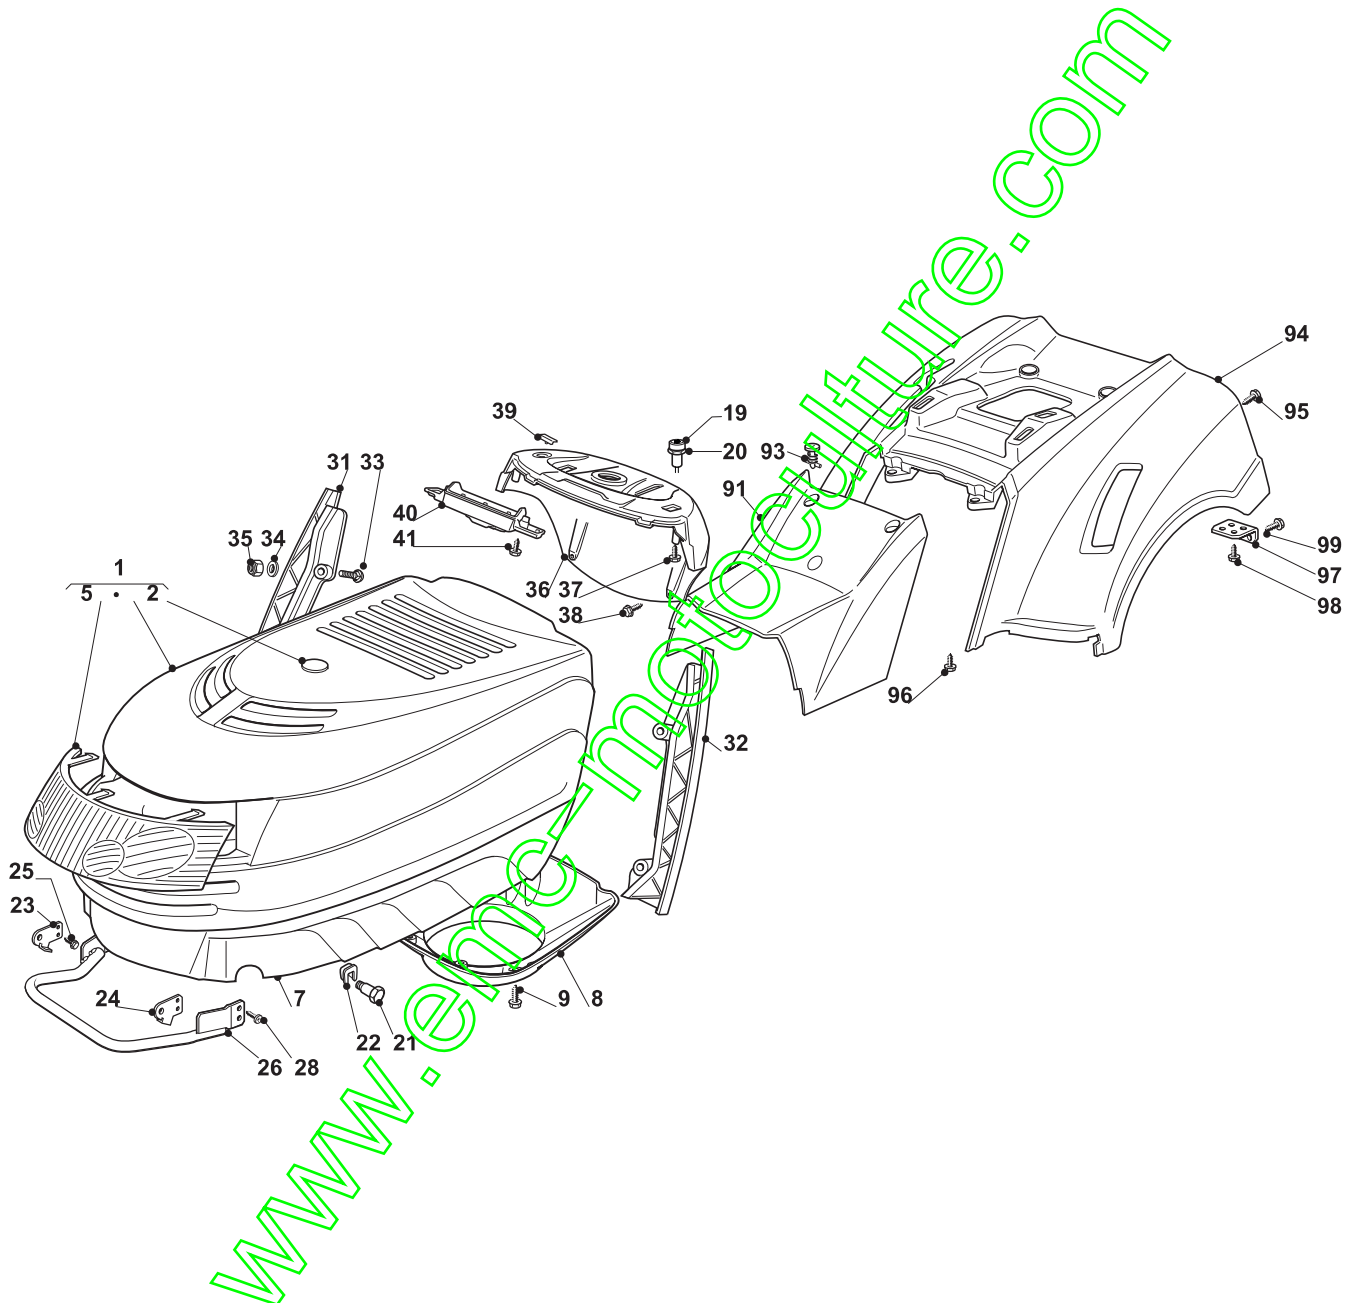

www.emc-motoculture.com

Fig.	Quantity	Part No	Description	Notes
1	1	382076841/3	Upper Engine Hood Red	
2	1	325547025/1	Injection Plaque 300941Ggp Tcp	
5	1	125410861/0	Left Grill	
6	1	125410860/0	Right Grill	
7	1	125076808/0	Lower Engine Hood	
8	1	325108024/0	Right Conveyor	for Honda Engines
8	1	325108028/0	Conveyor	for GGP-B&S-Kohler Engines
9	3	112728686/0	Screw	
19	1	325605003/0	Button	
20	1	325256250/0	Screwed Ring	
21	2	125510023/1	Pin	
22	2	112436050/0	Plate	
23	1	325547089/1	Right Plate	
24	1	325547091/1	Left Plate	
25	4	112731580/0	Screw	
26	1	382869033/0	Muffler Protection	
28	4	112734995/0	Screw	
31	1	325599012/0	Dashboard, Right Profile	
32	1	325599013/0	Left Dashboard Support	
33	4	112815221/0	Screw	
34	4	112521330/0	Washer	
35	4	112154510/0	Nut	
36	1	325120245/0	Dashboard	Black
36	1	325120240/0	Dashboard	Red
37	2	112728440/0	Screw	
38	2	112735402/0	Screw	
39	2	125260000/0	Grommet	
40	1	325600074/0	Card Protection	
41	2	112735402/0	Screw	
91	1	325110363/0	Cover, Red	
93	2	125580020/2	Stake	
94	1	325110322/0	Red Wheels Cover	
95	4	112735402/0	Screw	
96	2	112735402/0	Screw	
97	2	325755041/0	Bracket	
98	4	112728686/0	Screw	
99	2	112735110/0	Screw	