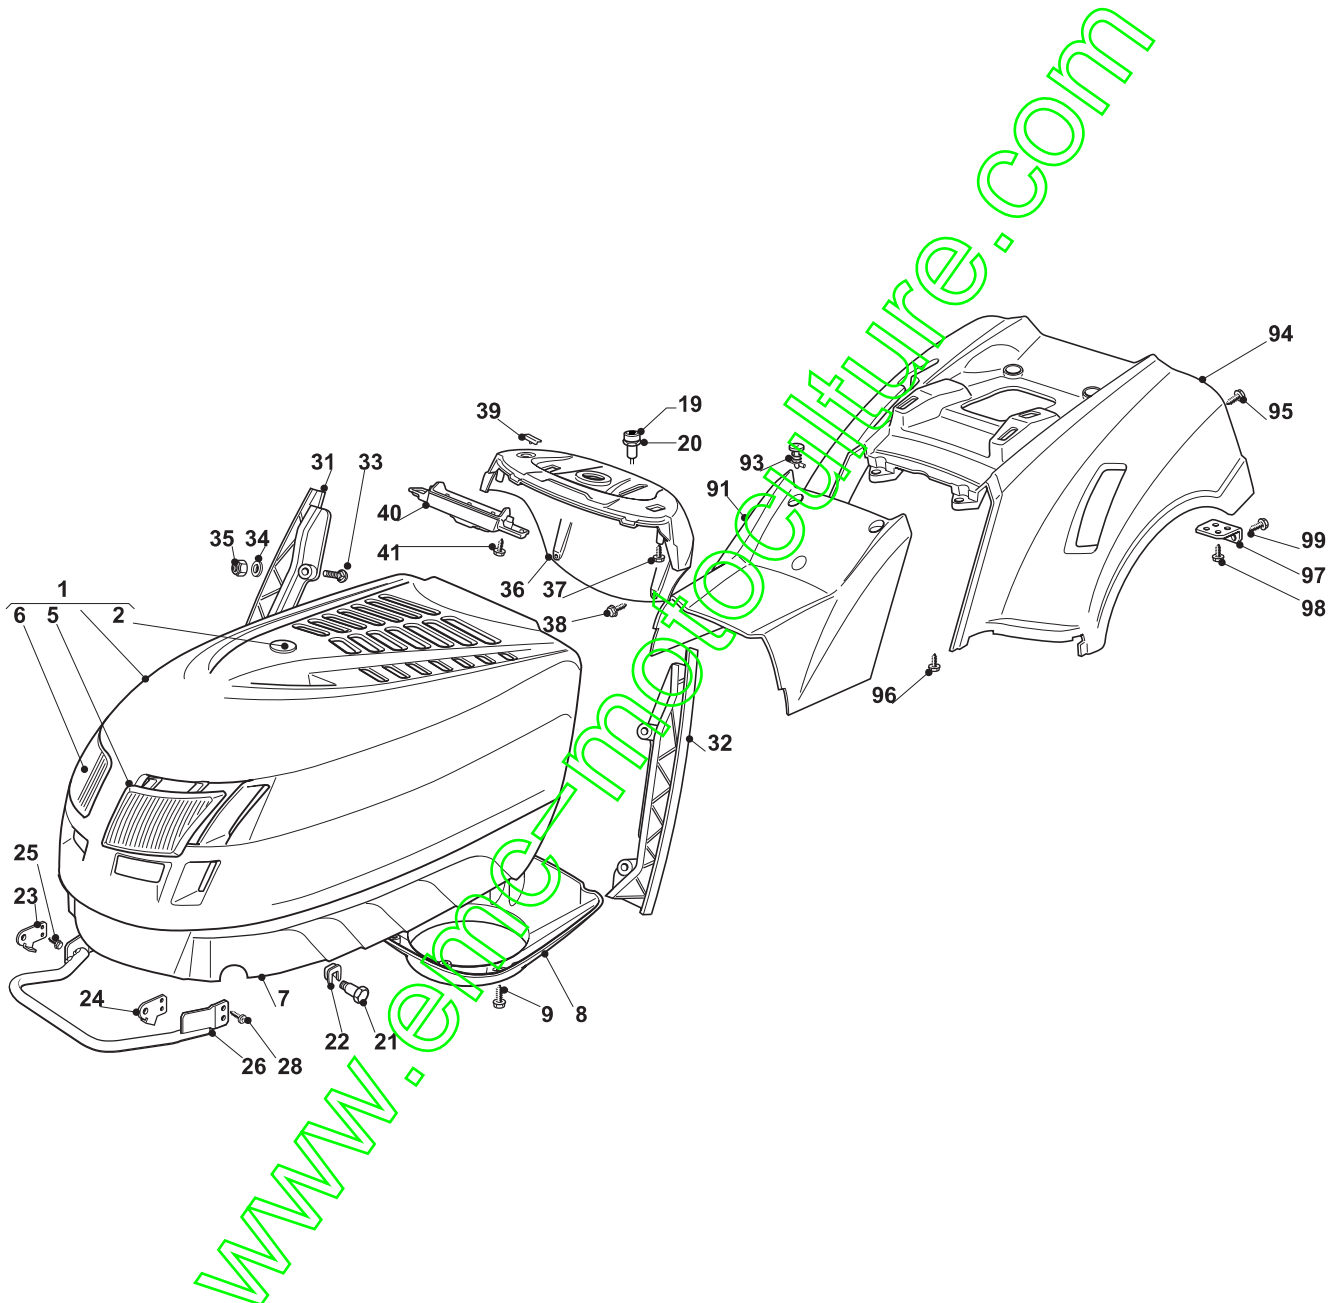

www.emc-motoculture.com

Fig.	Quantity	Part No	Description	Notes
1	1	382076841/3	Upper Engine Hood Red	
2	1	325547025/1	Injection Plaque 300941Ggp Tcp	
5	1	125410861/0	Left Grill	
6	1	125410860/0	Right Grill	
7	1	125076808/0	Lower Engine Hood	
8	1	325108024/0	Right Conveyor	for Honda Engines
8	1	325108028/0	Conveyor	for GGP-B&S-Kohler Engines
9	3	112728686/0	Screw	
19	1	325605003/0	Button	
20	1	325256250/0	Screwed Ring	
21	2	125510023/1	Pin	
22	2	112436050/0	Plate	
23	1	325547089/1	Right Plate	
24	1	325547091/1	Left Plate	
25	4	112731580/0	Screw	
26	1	382869033/0	Muffler Protection	
28	4	112734995/0	Screw	
31	1	325599012/0	Dashboard, Right Profile	
32	1	325599013/0	Left Dashboard Support	
33	4	112815221/0	Screw	
34	4	112521330/0	Washer	
35	4	112154510/0	Nut	
36	1	325120245/0	Dashboard	Black
36	1	325120240/0	Dashboard	Red
37	2	112728440/0	Screw	
38	2	112735402/0	Screw	
39	2	125260000/0	Grommet	
40	1	325600074/0	Card Protection	
41	2	112735402/0	Screw	
91	1	325110363/0	Cover, Red	
93	2	125580020/2	Stake	
94	1	325110322/0	Red Wheels Cover	
95	4	112735402/0	Screw	
96	2	112735402/0	Screw	
97	2	325755041/0	Bracket	
98	4	112728686/0	Screw	
99	2	112735110/0	Screw	