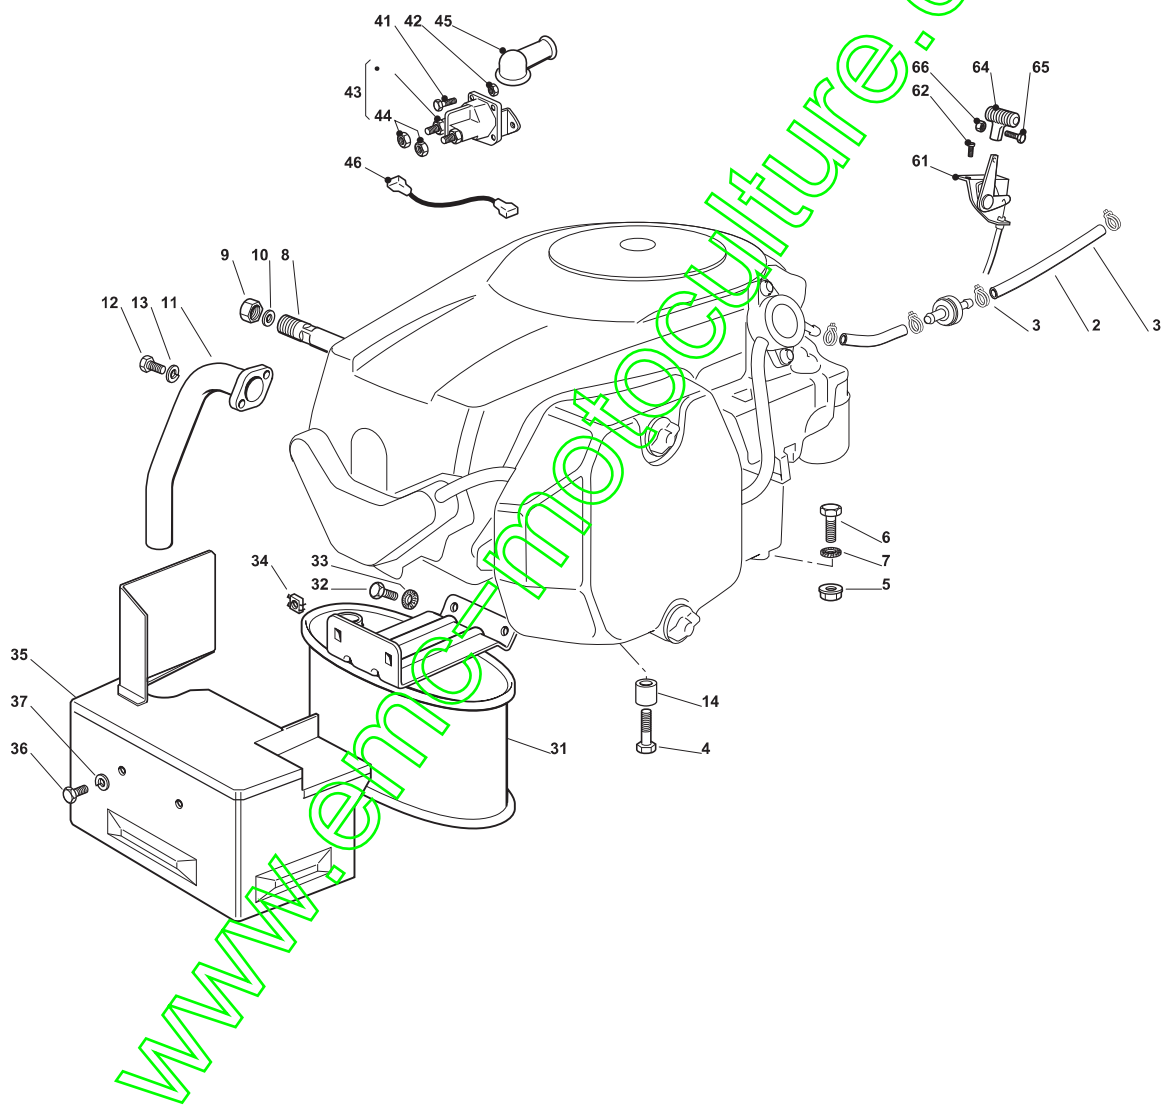

www.emc-motoculture.com

Fig.	Quantity	Part No	Description	Notes
2	1	325869057/0	Connecting Tube	
3	2	118375051/1	Fair Led	
4	3	112735108/1	Screw	
5	1	112154210/0	Nut	
6	1	112691115/0	Screw	
7	1	112540260/0	Grower	
8	1	127598060/0	Oil Discharge Extension	
9	1	118737849/0	Plug	
10	1	118401001/1	Oil Seal	
11	1	118738227/0	Exhaust Pipe Kohler 16-18	
12	2	112735530/0	Screw	
13	2	112583500/0	Grower	
14	3	125160035/0	Spacer	
31	1	182750010/0	Muffler	
32	2	112793102/0	Screw	
33	2	112540260/0	Grower	
34	2	112360425/0	Nut	
35	1	382598029/0	Muffler Protection	
36	2	112792611/0	Screw	
37	2	112583500/0	Grower	
41	2	112791213/1	Screw	
42	2	112292102/0	Nut	
43	1	118736110/0	Starter Relay	
44	2	112360352/0	Nut	
45	1	118564864/1	Protection	
46	1	125065017/0	Cable	
61	1	182000200/1	Throttle Cable	
62	2	125943012/0	Screw	
64	1	125394501/0	Knob	
65	1	112726388/0	Screw	
66	1	112290800/0	Nut	

www.emc-motoculture.com

Fig.	Quantity	Part No	Description	Notes
2	1	325869057/0	Connecting Tube	
3	4	118375051/1	Fair Led	
4	1	118738231/1	Exhaust Tube	
5	2	112583500/0	Grower	
6	2	112737450/0	Screw	
7	4	112735108/1	Screw	
8	1	112735599/0	Screw	
10	1	127598060/0	Oil Discharge Extension	
11	1	118737849/0	Plug	
12	1	118401001/1	Oil Seal	
14	2	112793102/0	Screw	
15	2	112540260/0	Grower	
16	1	182750010/0	Muffler	
17	2	112360425/0	Nut	
18	1	382598039/0	Guard	
19	2	112792611/0	Screw	
20	2	112583500/0	Grower	
41	2	112791213/1	Screw	
42	2	112292102/0	Nut	
43	1	118736110/0	Starter Relay	
44	2	112360352/0	Nut	
45	1	118564864/1	Protection	
46	1	125065017/0	Cable	
61	1	182000212/0	Accelerator	
62	2	125943012/0	Screw	
64	1	125394501/0	Knob	
65	1	112726388/0	Screw	
66	1	112290800/0	Nut	