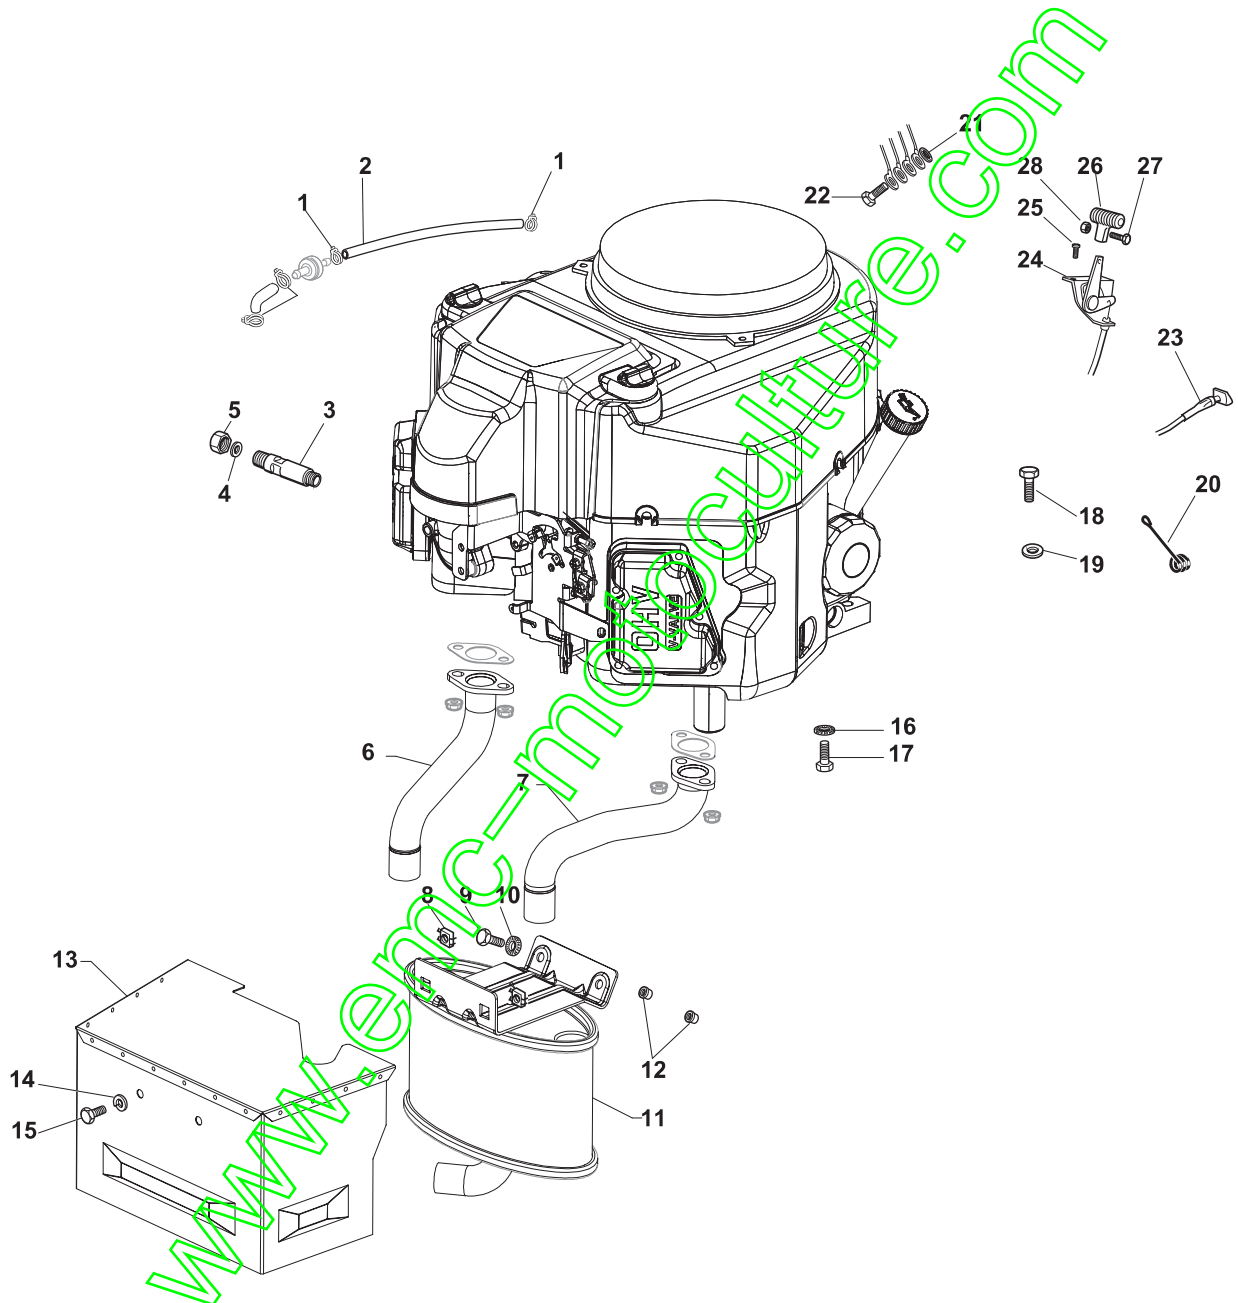

www.emc-motoculture.com

Fig.	Quantity	Part No	Description	Notes
1	2	118375051/1	Fair Led	
2	1	138780531/0	Fuel Tube	
3	1	125598050/0	Oil Discharge Extension	
4	1	118401001/1	Oil Seal	
5	1	118737849/0	Plug	
6	1	118738256/0	Left Exhaust Connection	
7	1	118738257/0	Right Exhaust Connection	
8	3	112360425/0	Nut	
9	3	112793102/0	Screw	
10	2	112540260/0	Grower	
11	1	182750014/0	Muffler	
12	2	112280100/0	Nut	
13	1	382598065/0	Muffler Protection	
14	2	112792611/0	Screw	
15	2	112583500/0	Grower	
16	4	112540070/0	Washer	
17	4	112735821/0	Screw	
18	1	112792611/0	Screw	
19	1	112521350/0	Washer	
20	1	125430252/0	Spring	
21	3	112540260/0	Grower	
22	3	112793102/0	Screw	
23	1	112540260/0	Grower	
24	1	182000201/2	Accelerator	
25	2	125943012/0	Screw	
26	1	325592000/0	Knob	
27	1	112726388/0	Screw	
28	1	112290800/0	Nut	

www.emc-motoculture.com

Fig.	Quantity	Part No	Description	Notes
1	2	118375051/1	Fair Led	
2	1	138780531/0	Fuel Tube	
3	1	125598060/0	Oil Discharge Extension	
4	1	118401001/1	Oil Seal	
5	1	118737849/0	Plug	
6	1	118738256/0	Left Exhaust Connection	
7	1	118738257/0	Right Exhaust Connection	
8	3	112360425/0	Nut	
9	3	112793102/0	Screw	
10	2	112540260/0	Grower	
11	1	182750003/0	Muffler Assy	
12	2	112280100/0	Nut	
13	1	382598065/0	Muffler Protection	
14	2	112792611/0	Screw	
15	2	112583500/0	Grower	
16	4	112540070/0	Washer	
17	4	112735821/0	Screw	
18	1	112792611/0	Screw	
19	1	112521350/0	Washer	
20	1	125430252/0	Spring	
21	3	112540260/0	Grower	
22	3	112793102/0	Screw	
23	1	112540260/0	Grower	
24	1	182000201/2	Accelerator	
25	2	125943012/0	Screw	
26	1	325592000/0	Knob	
27	1	112726388/0	Screw	
28	1	112290800/0	Nut	