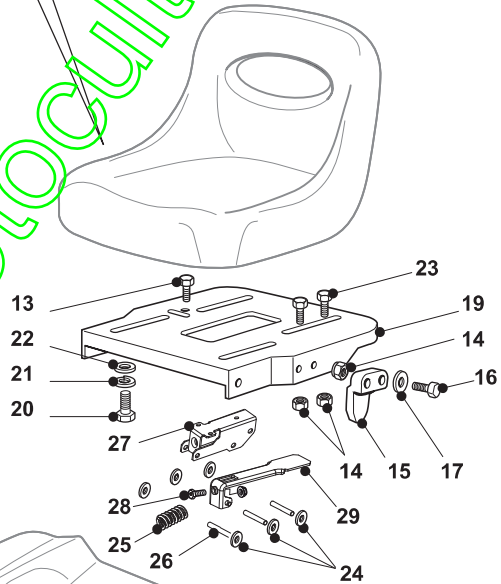

www.emc-motoculture.com

Fig.	Quantity	Part No	Description	Notes
1	1	125961212/0	Steering Wheel	Grey
1	1	125961216/0	Steering Wheel	Black
1	1	125961209/0	Steering Wheel	
1	1	125961201/0	Steering Wheel	
2	1	325580500/0	Cap	Grey
2	1	325580501/0	Cap	Black
3	1	325961222/1	Steering wheel	
4	1	325580508/0	Steering Plate Cover	only for STIGA models
5	1	112620299/0	Elastic Pin	
6	1	125722470/0	Seat	
7	1	125722463/0	Seat	
8	1	125722453/1	Seat	
9	1	125722471/0	Seat	
10	1	125722456/0	Seat	
11	1	125722478/1	Seat	
12	1	125430285/0	Spring	
13	1	112789000/0	Screw	
14	1	112154330/0	Nut	
15	1	327063021/1	Cam	
16	2	112789100/0	Screw	
17	2	112523020/0	Washer	
18	2	112154330/0	Nut	
19	1	325547033/2	Seat Plate	
20	4	112793101/0	Screw	
21	4	112583500/0	Grower	
22	4	112523060/0	Washer	
23	2	112789000/0	Screw	
24	6	112604896/0	Crown Fastener	
25	1	125430285/0	Spring	
26	3	122517866/0	Pin	
27	1	325774575/0	Fulcrum Clamp	
28	1	112735661/0	Screw	
29	1	325318327/0	Lever	