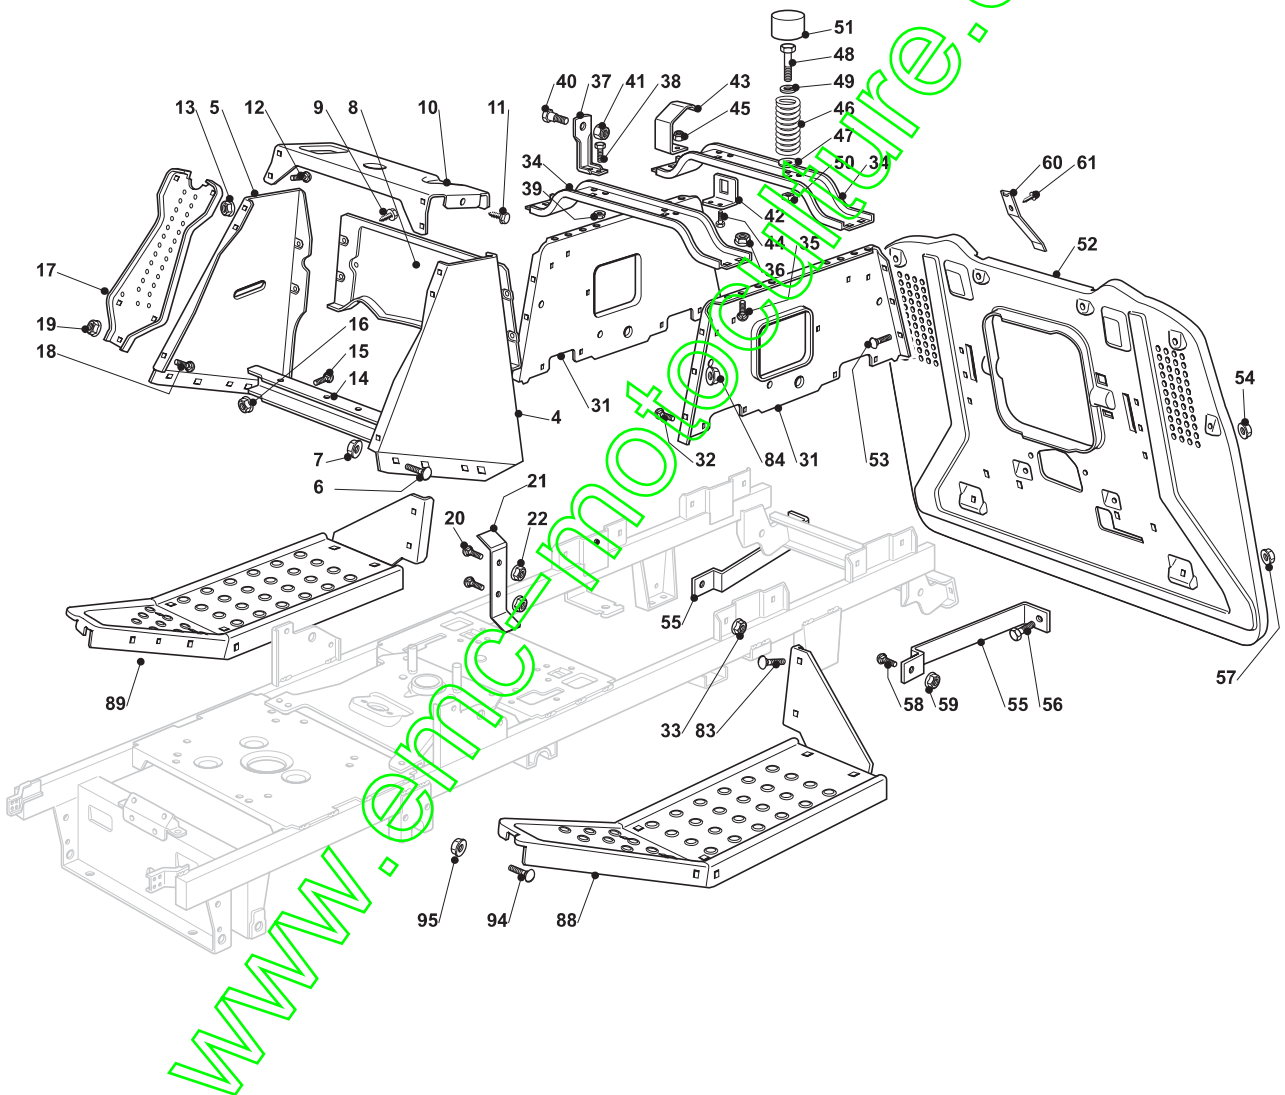

Fig.	Quantity	Part No	Description	Notes
84	4	112293201/0	Nut	
94	4	112815200/0	Screw	
95	4	112292102/0	Nut	
102	1	382510083/0	Left Footboard Support	
103	1	382510081/0	Right Footboard Support	
104	1	325110327/0	Left Footboard Cover	
105	1	325110326/0	Right Footboard Cover	

www.emc-motoculture.com

Fig.	Quantity	Part No	Description	Notes
4	1	325785243/1	Left Dashboard Support	
5	1	325785245/0	Right Dashboard Support	
6	4	112818690/0	Screw	
7	4	112293201/0	Nut	
8	1	382785151/2	Rear Dashboard Support	
9	4	112735110/0	Screw	
10	1	325785255/0	Central Dashboard Support	
11	2	112735110/0	Screw	
12	4	112815200/0	Screw	
13	4	112292102/0	Nut	
14	1	325785241/0	Support	
15	2	112815200/0	Screw	
16	2	112292102/0	Nut	
17	2	382785153/1	Front Dashboard Support	
18	2	112815200/0	Screw	
19	2	112292102/0	Nut	
20	2	112793102/0	Screw	
21	1	325785499/0	Support	
22	2	112293201/0	Nut	
31	2	325785249/1	Seat Support	
32	8	112815200/0	Screw	
33	8	112292102/0	Nut	
34	2	325785257/1	Seat Support	
35	8	112818690/0	Screw	
36	8	112293201/0	Nut	
37	2	325755039/0	Bracket	
38	4	112792611/0	Screw	
39	4	112293201/0	Nut	
40	2	122524970/2	Fulcrum Pin	
41	2	112155010/0	Nut	
42	1	325755043/0	Bracket	
43	1	325430253/0	Spring	
44	2	112789000/0	Screw	
45	2	112154330/0	Nut	
46	2	125430257/1	Spring	
47	2	112523070/0	Washer	
48	2	112760515/0	Screw	
49	2	122671653/0	Washer	
50	2	112360425/0	Nut	
51	2	325122000/2	Spring	
52	1	382547041/1	Plate	
53	6	112792611/0	Screw	
54	6	112293201/0	Nut	
55	2	325650119/0	Plate Stiffening	
56	2	112792611/0	Screw	
57	2	112293201/0	Nut	
58	2	112792611/0	Screw	
59	2	112293201/0	Nut	
60	1	125430276/0	Spring	
61	1	112735110/0	Screw	
83	4	112792611/0	Screw	