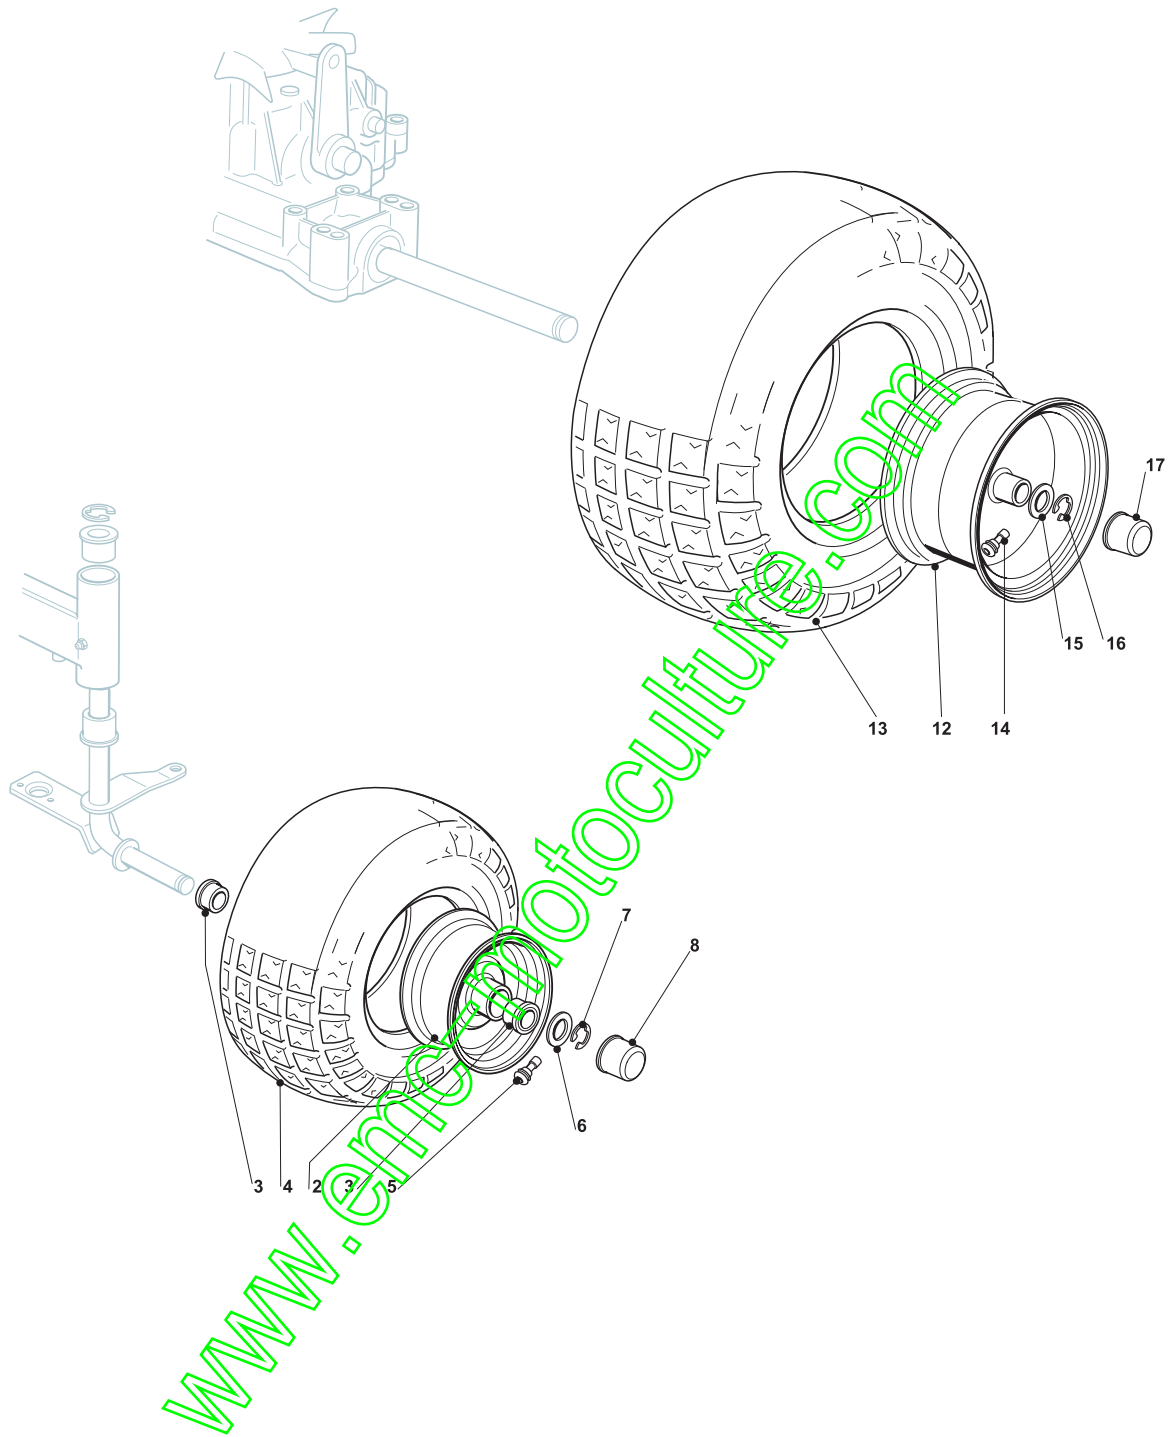

Wheels							
POS	CODE	Q.TY	DESCRIZIONE	DESCRIPTION	DESCRIPTION	BESCHREIBUNG	NOTES
2	82000590/1	2	Cerchio Ruota	Rimm	Bandage Roue	Vorderrad Felger	
3	25122200/2	4	Cuscinetto	Bearing	Roulement	Lager	
4	125590020/0	2	Pneumatico 15"	Tyre 15"	Pneu 15"	Reifen 15"	
5	25950000/0	2	Valvola	Valve	Soupape	Ventil	
6	25670005/1	2	Rosetta	Washer	Rondelle	Scheibe	
7	12001000/0	2	Anello Elastico	Snap Ring	Anneau Ressort	Sprengring	
8	22110230/0	2	Coprizzo	Hub Cover	Couvre Moyeu	Nabendeckel	
12	82000592/0	2	Cerchio Ruota	Rimm	Bandage Roue	Hinterrad Felger	
13	125590022/0	2	Pneumatico	Tyre	Pneu	Reifen	
14	25950000/0	2	Valvola	Valve	Soupape	Ventil	
15	25670005/1	2	Rosetta	Washer	Rondelle	Scheibe	
16	12001010/0	2	Anello Elastico	Snap Ring	Anneau Ressort	Sprengring	
17	22110230/0	2	Coprizzo	Hub Cover	Couvre Moyeu	Nabendeckel	

www.emc-motoculture.com