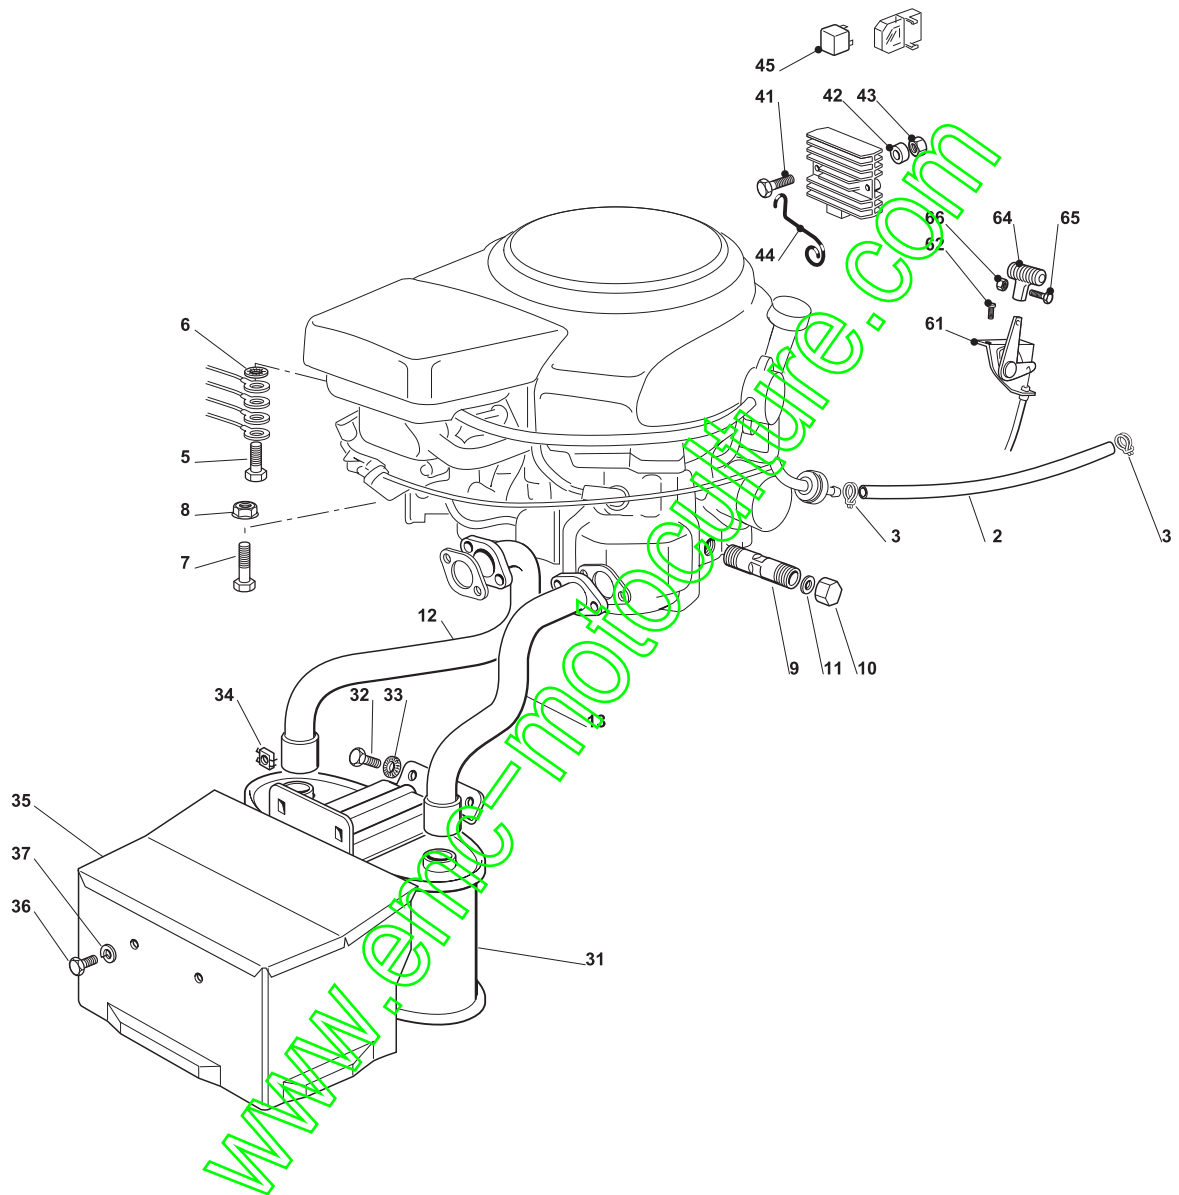

Engine - Honda GCV 530							
POS	CODE	Q.TY	DESCRIZIONE	DESCRIPTION	DESCRIPTION	BESCHREIBUNG	NOTES
2	25869057/0	1	Tubo Collegamento (1000 Mm)	Connecting Tube (1000 Mm)	Tube De Connexion (1000 Mm)	Verbindungsrohr (1000 Mm)	
3	18375051/1	2	Fascetta	Fair Led	Fixation De Cable	Kabelbefestigung	
5	12735599/0	1	Vite	Screw	Vis	Schraube	
6	12540260/0	1	Rondella	Washer	Rondelle	Scheibe	
7	12691115/0	4	Vite	Screw	Vis	Schraube	
8	12154210/0	4	Dado	Nut	Ecrou	Mutter	
9	125598052/1	1	Prolunga Scarico Olio	Oil Discharge Extension	Extension Dech. Huile	Öl Abfluss	
10	18737849/0	1	Tappo Per Prolunga	Oil Cap	Bouchon Huile	Ölverschluss	
11	18401001/1	1	Guarnizione	Oil Seal	Garniture	Dichtung	
12	18738221/0	1	Tubo Scarico Destro	Exhaust Tube Right	Tube Echappement Droit	Abgasungrohr, Rechte	
13	18738222/0	1	Tubo Scarico Sinistro	Exhaust Tube Left	Tube Echappement Gau.	Abgasungrohr, Linke	
31	82750003/0	1	Silenziatore	Muffler	Silenceux	Auspuff	
32	12793102/0	2	Vite	Screw	Vis	Schraube	
33	12540260/0	2	Rondella	Washer	Rondelle	Scheibe	
34	12360425/0	2	Dado	Nut (Mech.)	Ecrou	Mutter	
35	82598005/2	1	Protezione	Guard	Protection	Schutz	
36	12792611/0	2	Vite	Screw	Vis	Schraube	
37	12583500/0	2	Grower	Grower	Grower	Grower	
41	12815221/0	2	Vite	Screw	Vis	Schraube	
42	22170950/0	2	Distanziale	Spacer	Entretoise	Entfernstück	
43	12292102/0	2	Dado	Nut	Ecrou	Mutter	
44	27430561/0	1	Molla	Spring	Ressort	Feder	
45	33567000/0	1	Rele'	Relay	Relais	Relais	
61	82000200/1	1	Acceleratore	Accelerator	Accelérateur	Gas Zug	
62	125943012/0	2	Vite	Screw	Vis	Schraube	
64	25394501/0	1	Manopolina	Handle	Poigne	Griff	
65	12726388/0	1	Vite	Screw	Vis	Schraube	
66	12290800/0	1	Dado	Nut	Ecrou	Mutter	

www.emc-motoculture.com