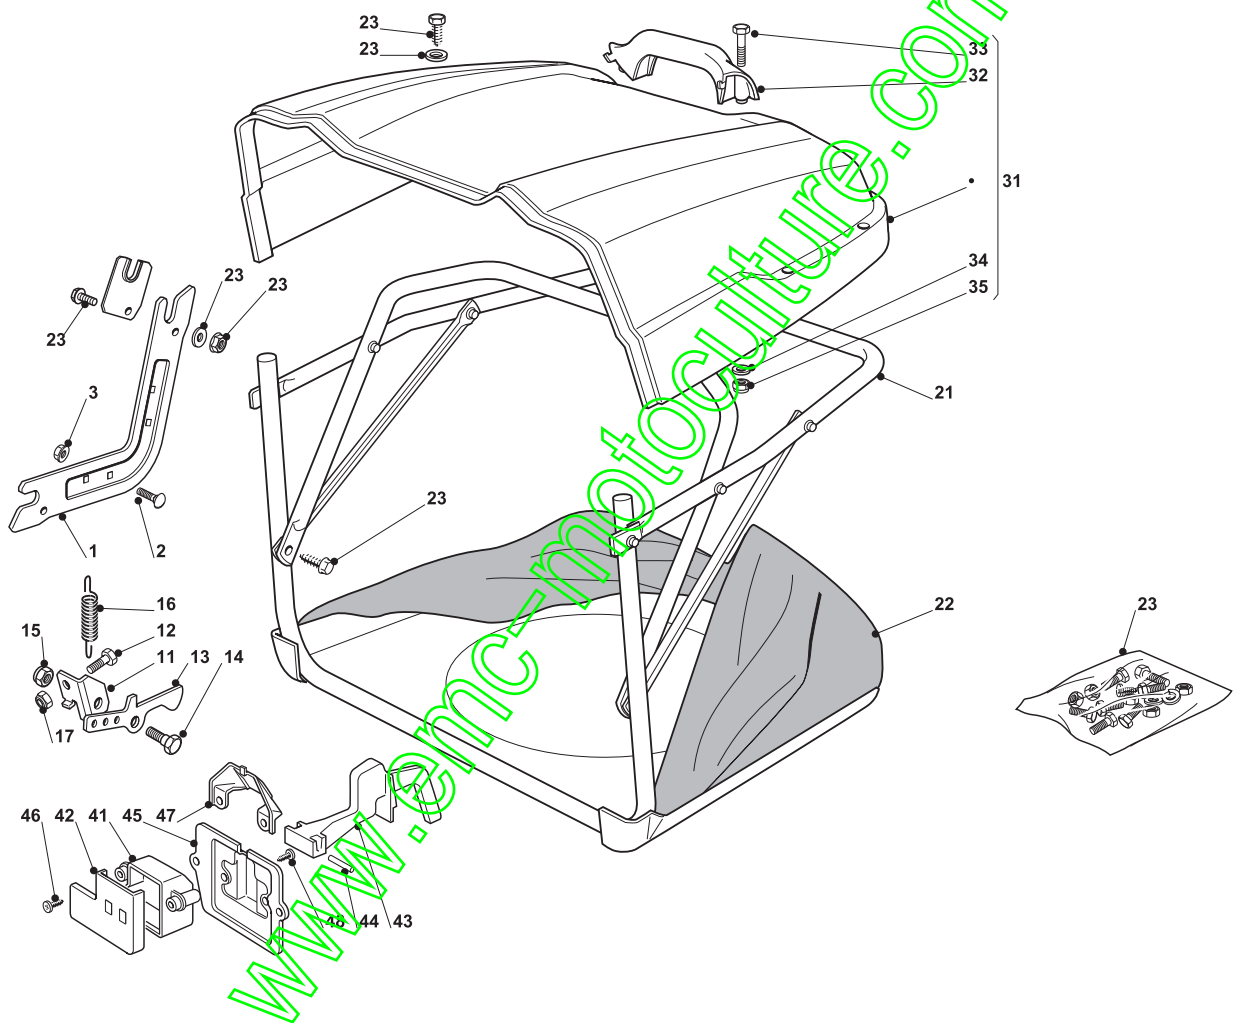

Grasscatcher							
POS	CODE	Q.TY	DESCRIZIONE	DESCRIPTION	DESCRIPTION	BESCHREIBUNG	NOTES
1	325785275/0	2	Supporto	Support	Support	Halter	
2	12293201/0	4	Dado	Nut	Ecrou	Mutter	
3	12818690/0	4	Vite	Screw	Vis	Schraube	
11	325755031/1	1	Squadretta	Bracket	Equerre-Support	Winkel	
12	12789000/0	1	Vite	Screw	Vis	Schraube	
13	325774315/1	1	Staffa	Bracket	Etrier	Bride	
14	125510080/1	1	Perno	Pin	Pivot	Bolzen	
15	12292102/0	1	Dado	Nut	Ecrou	Mutter	
16	22450432/0	1	Molla	Spring	Ressort	Feder	
17	12154330/0	1	Dado	Nut	Ecrou	Mutter	
21	82800110/0	1	Telaio Bocca Sacco	Front Frame	Chassis Avant	Vorderrahmen	
22	82105974/0	1	Confezione Sacco	Grasscatcher	Bac	Sack	
23	382180120/0	1	Dotazione Viteria	Screws Outfit	Ensemble Des Vis	Schraubenausrüstung	
31	382110273/1	1	Copertura Sacco, Nero	Grass-Catcher Cover, Black	Couvre-Bac, Noir	Sackkappe, Schwarz	
32	27394000/0	1	Maniglia	Handle	Poignee	Griff	
33	12789020/0	2	Vite	Screw	Vis	Schraube	
34	12523020/0	2	Rosetta	Washer	Rondelle	Scheibe	
35	12154330/0	2	Dado	Nut	Ecrou	Mutter	
41	25600041/0	1	Protezione Micro	Micro Protection	Protection Micro	Schutz	
42	25600042/0	1	Coperchio Protezione	Protection Cover	Couvercle Protection	Schutzdeckel	
43	25318124/0	1	Leva	Lever	Levier	Hebel	
44	12400030/0	1	Perno	Pin	Pivot	Bolzen	
45	25785272/0	1	Protezione Micro	Micro Protection	Protection Micro	Schutz	
46	12728510/0	1	Vite	Screw	Vis	Schraube	
47	25600048/0	1	Chiusura Deflettore	Deflector Cover	Couvercle Deflecteur	Abweiserdeckel	
48	12735110/0	2	Vite	Screw	Vis	Schraube	

www.emc-motoculture.com