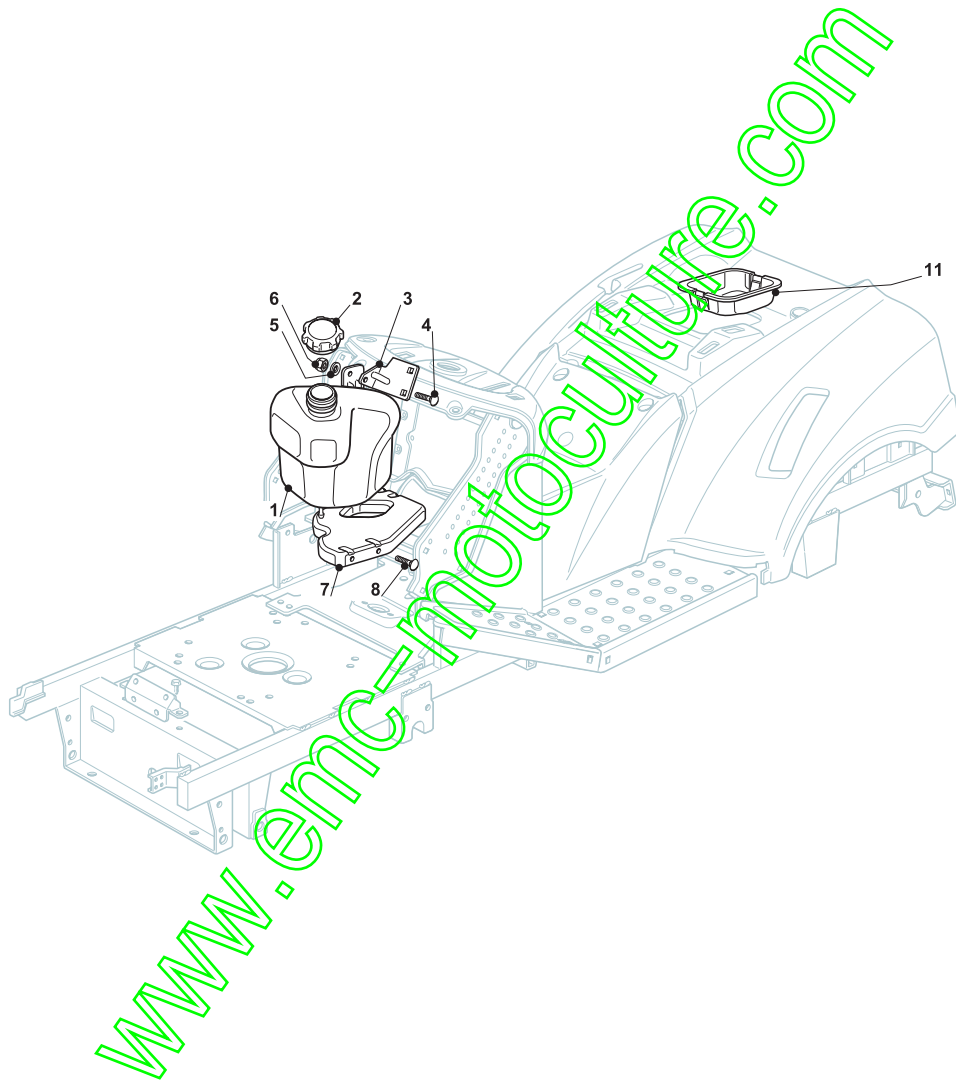

Tank							
POS	CODE	Q.TY	DESCRIZIONE	DESCRIPTION	DESCRIPTION	BESCHREIBUNG	NOTES
1	325735124/0	1	Serbatoio	Tank	Reservoir	Tank	
2	25795001/1	1	Tappo Serbatoio	Cap	Bouchon	Tankverschluss	
3	325785291/0	1	Supporto	Support	Support	Halter	
4	12789195/0	1	Vite	Screw	Vis	Schraube	
5	12581500/0	1	Grower	Grower	Grower	Grower	
6	12437503/0	1	Piastrina	Plate	Plaque	Platte	
7	325785289/0	1	Supporto	Support	Support	Halter	
8	12735403/0	4	Vite	Screw	Vis	Schraube	
11	325207176/0	1	Vaschetta	Basin	Cuvette	Wanne	

www.emc-motoculture.com