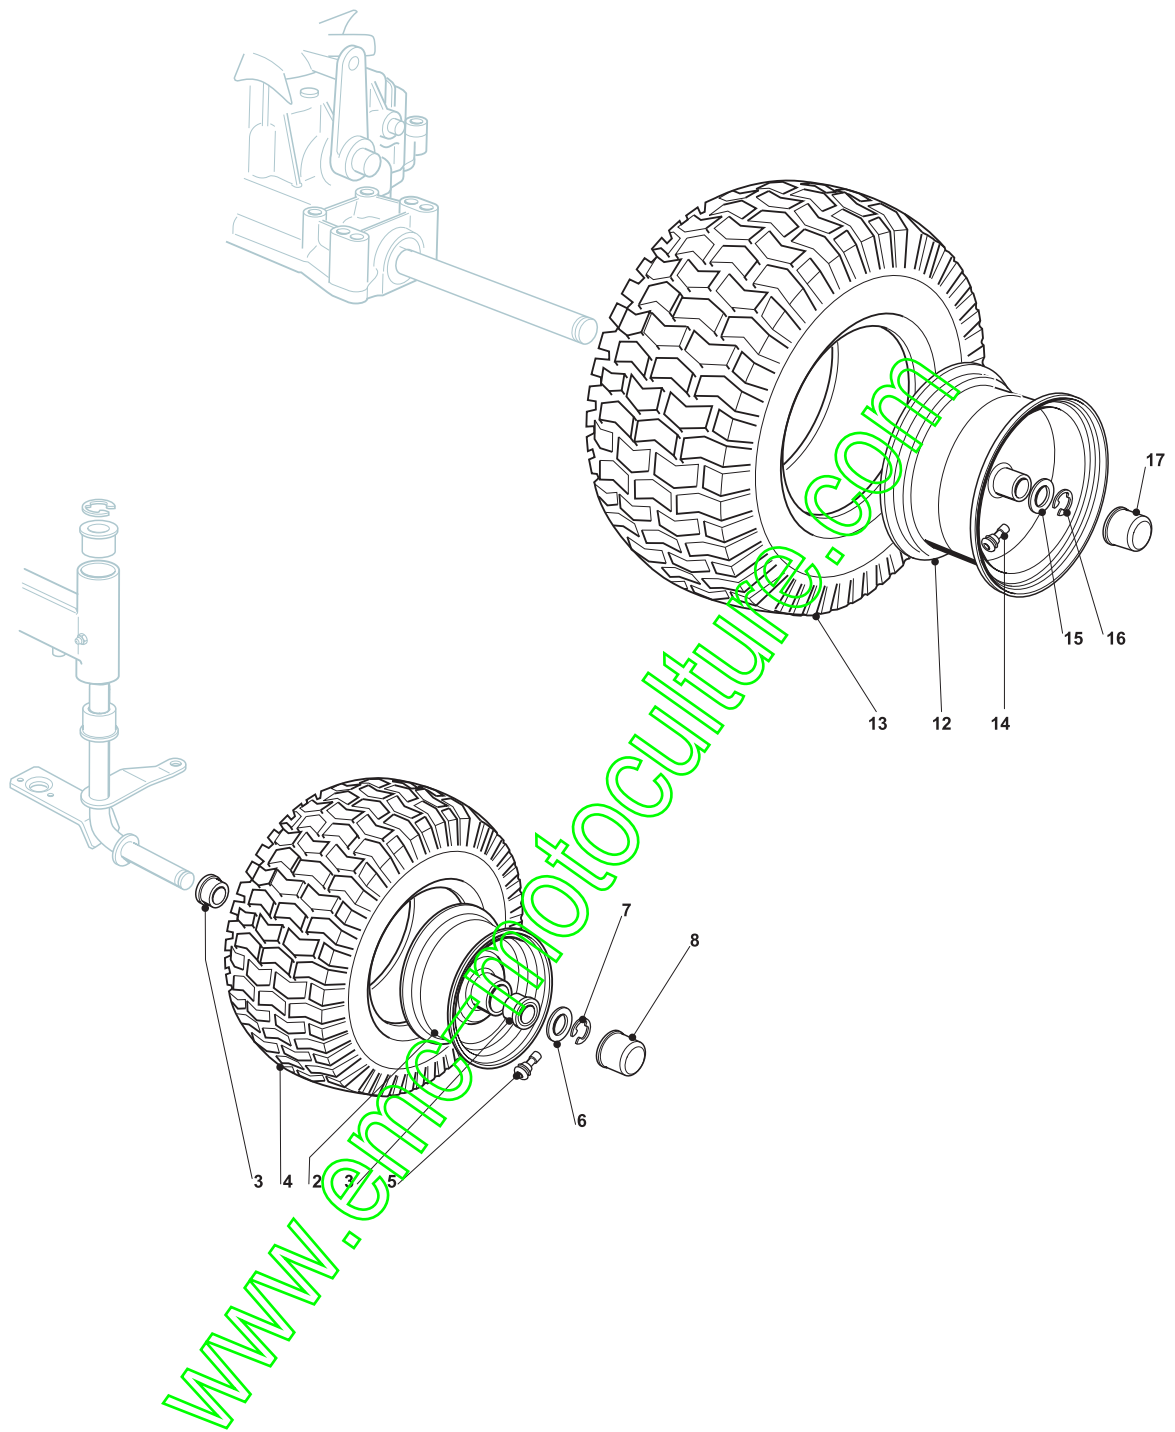

Wheels							
POS	CODE	Q.TY	DESCRIZIONE	DESCRIPTION	DESCRIPTION	BESCHREIBUNG	NOTES
2	182000598/0	2	Cerchio Ruota	Rimm	Bandage Roue	Vorderrad Felger	
3	25122200/2	4	Cuscinetto	Bearing	Roulement	Lager	
4	125590014/0	2	Pneumatico 13 "	Tyre 13 "	Pneu 13 "	Reifen 13 "	
4	127590066/0	2	Pneumatico 15"	Tyre 15"	Pneu 15"	Reifen 15"	
5	25950000/0	2	Valvola	Valve	Soupape	Ventil	
6	25670005/1	2	Rosetta	Washer	Rondelle	Scheibe	
7	12001000/0	2	Anello Elastico	Snap Ring	Anneau Ressort	Sprengring	
8	22110230/0	2	Coprimezzo	Hub Cover	Couvre Moyeu	Nabendeckel	
12	182000599/0	2	Cerchio Ruota	Rimm	Bandage Roue	Hintrerrad Felger	
13	125590015/0	2	Pneumatico	Shoe	Pneu	Reifen	
14	25950000/0	2	Valvola	Valve	Soupape	Ventil	
15	25670005/1	2	Rosetta	Washer	Rondelle	Scheibe	
16	12001010/0	2	Anello Elastico	Snap Ring	Anneau Ressort	Sprengring	
17	22110230/0	2	Coprimezzo	Hub Cover	Couvre Moyeu	Nabendeckel	

www.emc-motoculture.com