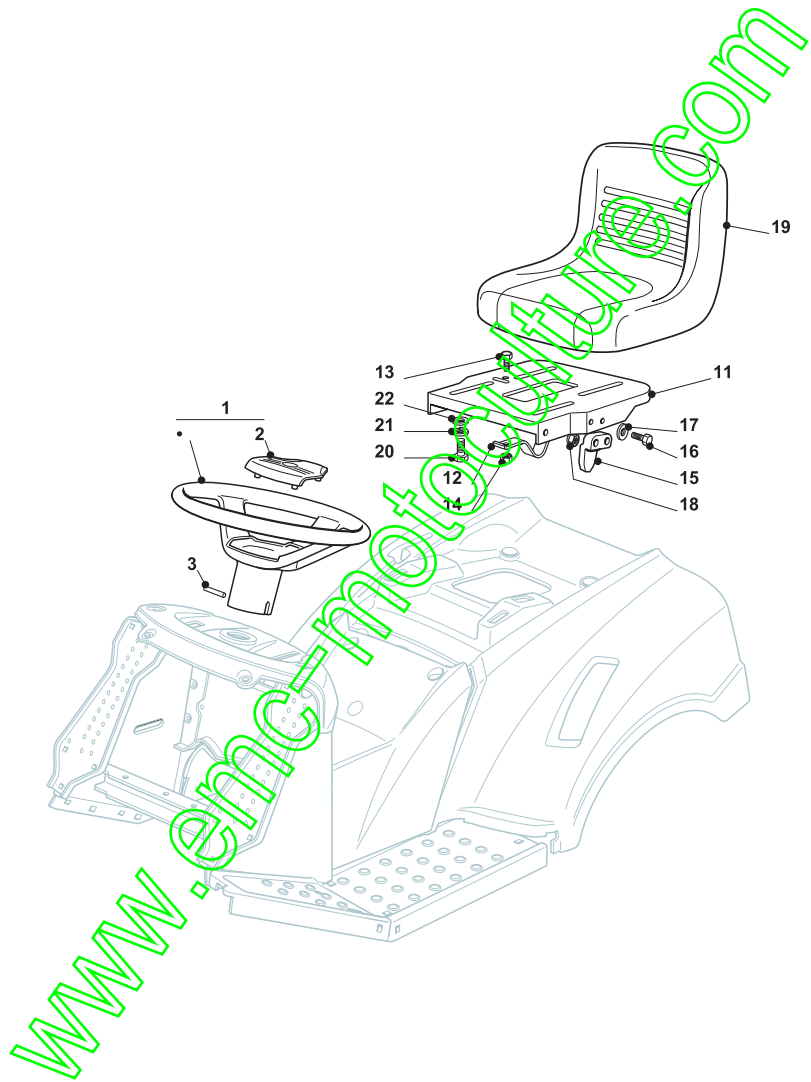

Seat & Steering Wheel							
POS	CODE	Q.TY	DESCRIZIONE	DESCRIPTION	DESCRIPTION	BESCHREIBUNG	NOTES
1	25961216/0	1	Volante,Nero	Steering Wheel	Volant,Noire	Lenkrad,Schwarz	
2	25580501/0	1	Tappo,Nero	Cap	Bouchon,Noire	Stopfen,Schwarz	
3	12620299/0	1	Spina	Pin	Goupille	Stift	
11	25547033/1	1	Piastra	Plate	Plaque	Platte	
12	25430223/2	1	Molla	Spring	Ressort	Feder	
13	12789000/0	1	Vite	Screw	Vis	Schraube	
14	12154330/0	1	Dado	Nut	Ecrou	Mutter	
15	27063021/1	1	Camma	Cam	Came	Nocken	
16	12789100/0	2	Vite	Screw	Vis	Schraube	
17	12523020/0	2	Rosetta	Washer	Rondelle	Scheibe	
18	12154330/0	2	Dado	Nut	Ecrou	Mutter	
19	125722471/0	1	Sedile	Seat	Siege	Sitz	
20	12793101/0	4	Vite	Screw	Vis	Schraube	
21	12583500/0	4	Grower	Grower	Grower	Grower	
22	12523060/0	4	Rondella	Washer	Rondelle	Scheibe	

www.emc-motoculture.com