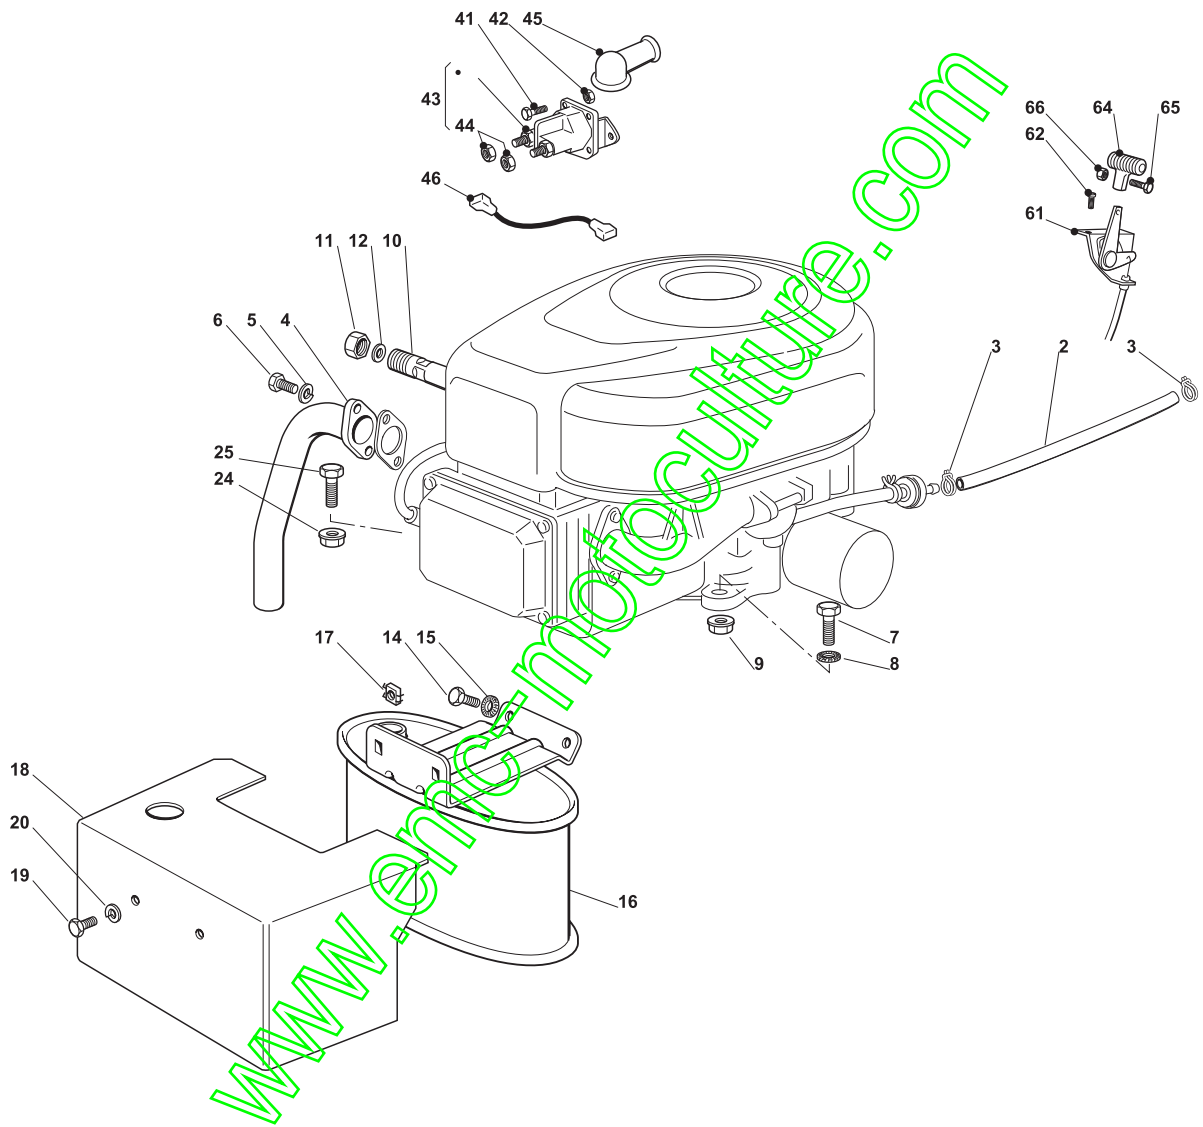

Engine - B&S 15.5 - 16.5 HP

POS	CODE	Q.TY	DESCRIZIONE	DESCRIPTION	DESCRIPTION	BESCHREIBUNG	NOTES
2	25869057/0	1	Tubo Collegamento (1000 Mm)	Connecting Tube (1000 Mm)	Tube De Connexion (1000 Mm)	Verbindungsrohr (1000 Mm)	
3	18375051/1	2	Fascetta	Fair Led	Fixation De Cable	Kabelbefestigung	
4	18738206/0	1	Tubo Scarico	Exhaust Tube	Tube Echappement	Abgasrohr	
5	12583500/0	2	Grower	Grower	Grower	Grower	
6	12735530/0	2	Vite	Screw	Vis	Schraube	
7	12691115/0	1	Vite	Screw	Vis	Schraube	
8	12540260/0	1	Rondella	Washer	Rondelle	Scheibe	
9	12154210/0	1	Dado	Nut	Ecrou	Mutter	
10	25598050/0	1	Prolunga Scarico Olio	Oil Discharge Extension	Extension Dech. Huile	Öl Abfluss	
11	18737849/0	1	Tappo Per Prolunga	Oil Cap	Bouchon Huile	Oelverschluss	
12	18401001/1	1	Guarnizione	Oil Seal	Garniture	Dichtung	
14	12793102/0	2	Vite	Screw	Vis	Schraube	
15	12540260/0	2	Rondella	Washer	Rondelle	Scheibe	
16	182750010/0	1	Silenziatore	Muffler	Silenceux	Auspuff	
17	12360425/0	2	Dado	Nut (Mech.)	Ecrou	Mutter	
18	82598009/2	1	Protezione	Guard	Protection	Schutze	
19	12792611/0	2	Vite	Screw	Vis	Schraube	
20	12583500/0	2	Grower	Grower	Grower	Grower	
24	12154210/0	3	Dado	Nut	Ecrou	Mutter	
25	12691100/0	3	Vite	Screw	Vis	Schraube	
41	12791213/1	2	Vite	Screw	Vis	Schraube	
42	12292102/0	2	Dado	Nut	Ecrou	Mutter	
43	18736110/0	1	Relé Avviamento	Starter Relay	Relais D'Allumage	Anlassrelais	
44	12360352/0	2	Dado	Nut	Ecrou	Mutter	
45	18564864/1	1	Cappuccio	Protection	Capuchon	Stecker	
46	25065017/0	1	Cavo Relé Avv.	Cable	Cable	Kabel	
61	82000200/1	1	Acceleratore	Accelerator	Accelérateur	Gas Zug	
62	125943012/0	2	Vite	Screw	Vis	Schraube	
64	25394501/0	1	Manopolina	Handle	Poigne	Griff	
65	12726388/0	1	Vite	Screw	Vis	Schraube	
66	12290800/0	1	Dado	Nut	Ecrou	Mutter	

www.emc-motoculture.com