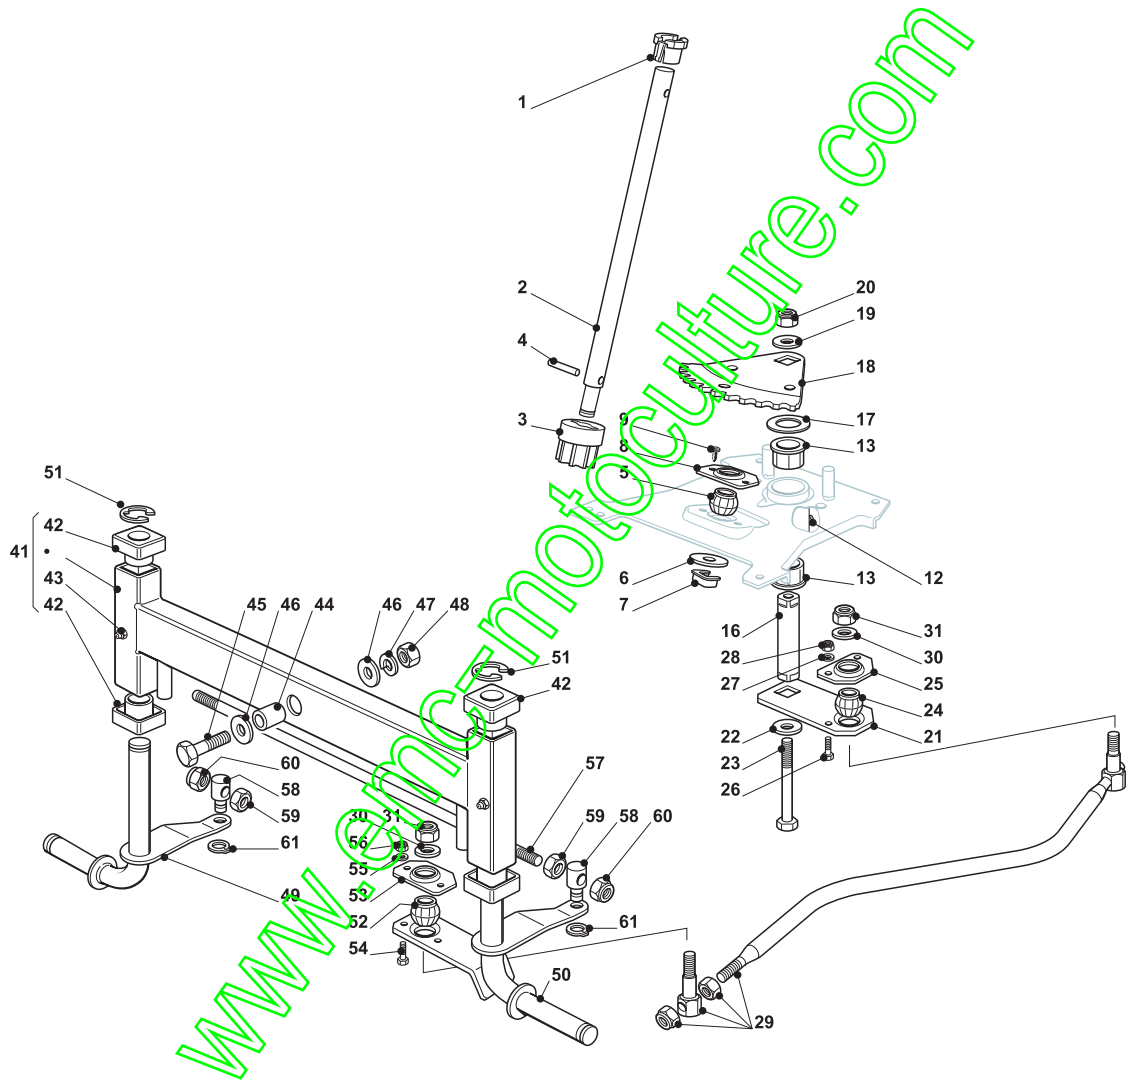

Steering							
POS	CODE	Q.TY	DESCRIZIONE	DESCRIPTION	DESCRIPTION	BESCHREIBUNG	NOTES
1	25038004/0	1	Boccola	Bush	Douille	Büchse	
2	125520006/1	1	Piantone	Steering Column	Tube De Direction	Lenkungsaeule	
3	27570050/0	1	Pignone	Pinion	Pignon	Ritzel	
4	12622650/0	1	Spina	Pin	Goupille	Stift	
5	25743000/0	1	Snodo	Joint	Joint	Gelenk	
6	12521370/0	1	Rondella	Washer	Rondelle	Scheibe	
7	12436030/0	1	Piastrina	Plate	Plaquette	Plattechén	
8	325785213/1	1	Supporto	Support	Support	Halter	
9	12729601/1	2	Vite	Screw	Vis	Schraube	
12	12379511/0	1	Ingrassatore	Grease Dispenser	Graisserieur	Fettbüchse	
13	25040624/0	2	Bussola	Bush	Douille	Büchse	
16	25510092/0	1	Perno	Pin	Pivot	Bolzen	
17	25670019/0	1	Rosetta	Washer	Rondelle	Scheibe	
18	25735513/0	1	Settore	Steering Shaft	Arbre Direction	Lenkungswelle	
19	12523080/0	1	Rosetta	Washer	Rondelle	Scheibe	
20	12155020/0	1	Dado	Nut	Ecrou	Mutter	
21	25318205/0	1	Leva	Lever	Levier	Hebel	
22	12523080/0	1	Rosetta	Washer	Rondelle	Scheibe	
23	12794985/0	1	Vite	Screw	Vis	Schraube	
24	25743000/0	1	Snodo	Joint	Joint	Gelenk	
25	325785213/1	1	Supporto	Support	Support	Halter	
26	12791213/1	2	Vite	Screw	Vis	Schraube	
27	12521330/0	2	Rosetta	Washer	Rondelle	Scheibe	
28	12154510/0	2	Dado	Nut	Ecrou	Mutter	
29	382000538/1	1	Asta Com. Sterzo	Steering Rod	Levier Barre De Direction	Lenkungsstab	
30	12523070/0	2	Rondella	Washer	Rondelle	Scheibe	
31	12155010/0	2	Dado	Nut	Ecrou	Mutter	
41	382034021/1	1	Bilanciere Con Boccola Ed Ingrassatore	Equalizer With Bush And Lubricator	Balancier Avec Douille Et Graisseur	Kipphebel Mit Büchse Und Fettbüchse	
42	25040622/0	4	Boccola	Bush	Douille	Büchse	
43	12379511/0	2	Ingrassatore	Grease Dispenser	Graisserieur	Fettbüchse	
44	25160016/0	1	Distanziale	Spacer	Entretoise	Entfernungsstück	
45	12692695/0	1	Vite	Screw	Vis	Schraube	
46	12523100/0	2	Rondella	Washer	Rondelle	Scheibe	
47	12587100/0	1	Grower	Grower	Grower	Grower	
48	12295300/0	1	Dado	Nut	Ecrou	Mutter	
49	82230363/0	1	Fusello Destro	Right Stub Axle	Fuseau Droite	Rechter Achsschenkel	
50	82230365/0	1	Fusello Sinistro	Left Stub Axle	Fuseau Gauche	Linker Achsschenkel	
51	12001000/0	2	Anello Elastico	Snap Ring	Anneau Ressort	Sprengring	
52	25743000/0	1	Snodo	Joint	Joint	Gelenk	
53	325785213/1	1	Supporto	Support	Support	Halter	
54	12791213/1	2	Vite	Screw	Vis	Schraube	
55	12521330/0	2	Rosetta	Washer	Rondelle	Scheibe	
56	12154510/0	2	Dado	Nut	Ecrou	Mutter	
57	25840022/0	1	Tirante Colleg. Fuselli	Tie Rod	Tirant	Spannstange	
58	25510096/0	2	Perno	Pin	Pivot	Bolzen	
59	12295200/0	2	Dado	Nut	Ecrou	Mutter	
60	12156602/0	2	Dado	Nut	Ecrou	Mutter	
61	12000956/0	2	Anello Elastico	Snap Ring	Anneau Ressort	Sprengring