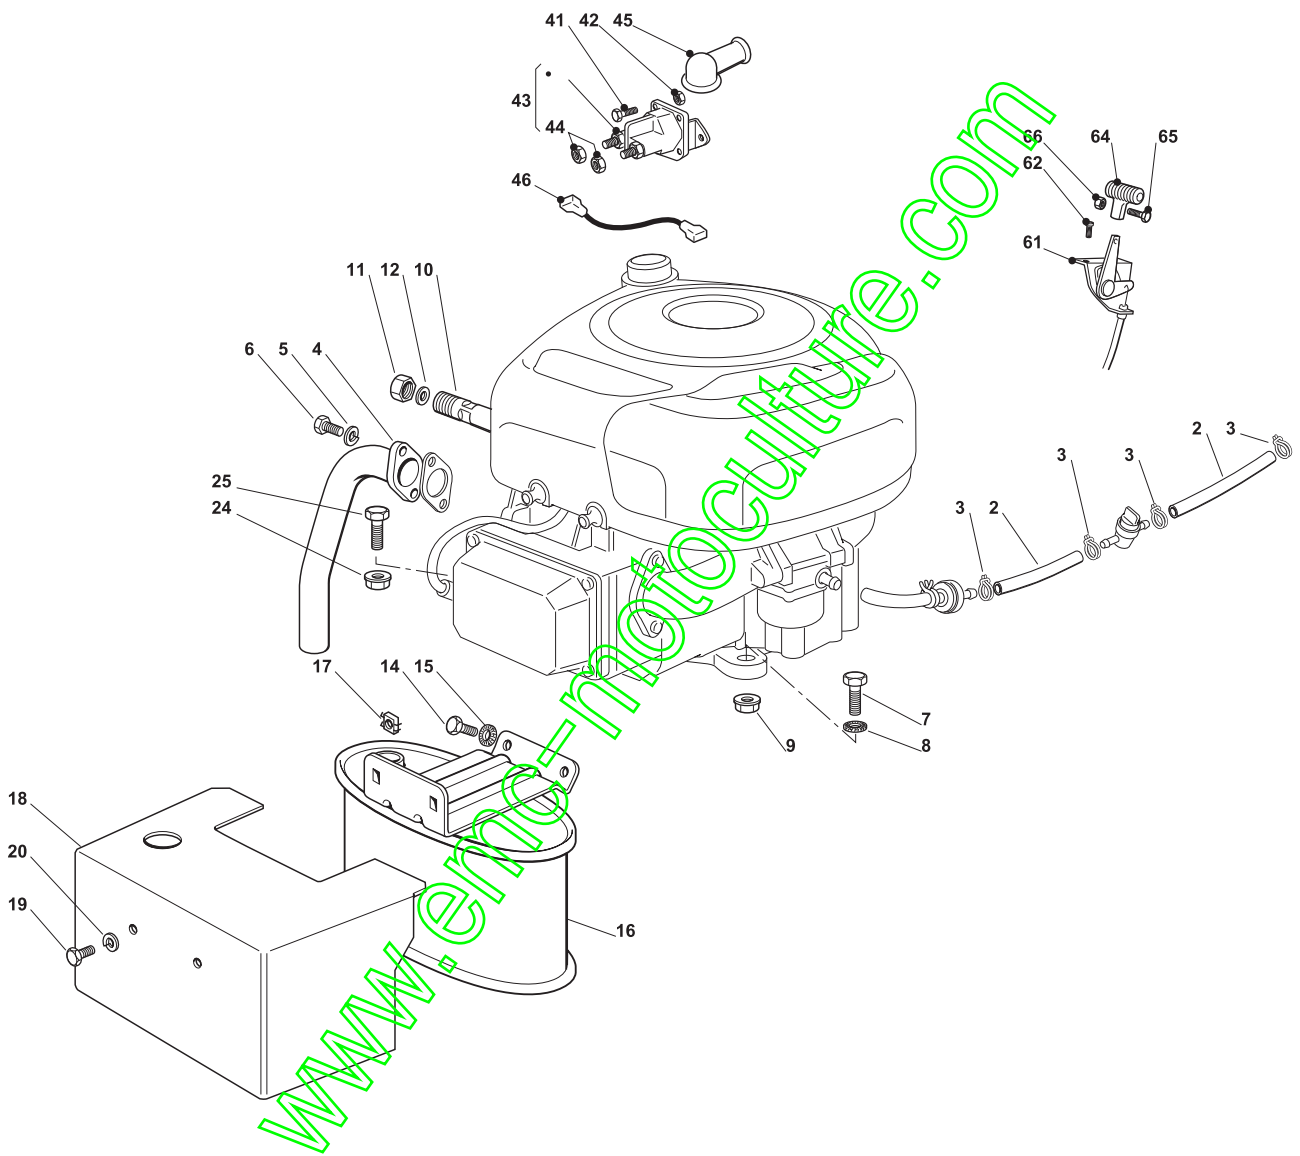

Engine - B&S 11.5 - 12.5 - 13.5 HP							
POS	CODE	Q.TY	DESCRIZIONE	DESCRIPTION	DESCRIPTION	BESCHREIBUNG	NOTES
2	25869057/0	1	Tubo Collegamento (1000 Mm)	Connecting Tube (1000 Mm)	Tube De Connexion (1000 Mm)	Verbindungsrohr (1000 Mm)	
3	18375051/1	4	Fascetta	Fair Led	Fixation De Cable	Kabelbefestigung	
4	18738224/0	1	Tubo Scarico	Exhaust Tube	Tube Echappement	Abgasungrohr	
5	12583500/0	2	Grower	Grower	Grower	Grower	
6	12735530/0	2	Vite	Screw	Vis	Schraube	
7	12691115/0	1	Vite	Screw	Vis	Schraube	
8	12540260/0	1	Rondella	Washer	Rondelle	Scheibe	
9	12154210/0	1	Dado	Nut	Ecrou	Mutter	
10	25598050/0	1	Prolunga Scarico Olio	Oil Discharge Extension	Extension Dech. Huile	Öl Abfluss	
11	18737849/0	1	Tappo Per Prolunga	Oil Cap	Bouchon Huile	Oelverschluss	
12	18401001/1	1	Guarnizione	Oil Seal	Garniture	Dichtung	
14	12793102/0	2	Vite	Screw	Vis	Schraube	
15	12540260/0	2	Rondella	Washer	Rondelle	Scheibe	
16	182750010/0	1	Silenziatore	Muffler	Silenceux	Auspuff	
17	12360425/0	2	Dado	Nut (Mech.)	Ecrou	Mutter	
18	82598009/2	1	Protezione	Guard	Protection	Schutze	
19	12792611/0	2	Vite	Screw	Vis	Schraube	
20	12583500/0	2	Grower	Grower	Grower	Grower	
24	12154210/0	3	Dado	Nut	Ecrou	Mutter	
25	12691100/0	3	Vite	Screw	Vis	Schraube	
41	12791213/1	2	Vite	Screw	Vis	Schraube	
42	12292102/0	2	Dado	Nut	Ecrou	Mutter	
43	18736110/0	1	Relé Avviamento	Starter Relay	Relais D'Allumage	Anlassrelais	
44	12360352/0	2	Dado	Nut	Ecrou	Mutter	
45	18564864/1	1	Cappuccio	Protection	Capuchon	Stecker	
46	25065017/0	1	Cavo Relé Avv.	Cable	Cable	Kabel	
61	82000200/1	1	Acceleratore	Accelerator	Accelérateur	Gas Zug	
62	125943012/0	2	Vite	Screw	Vis	Schraube	
64	25394501/0	1	Manopolina	Handle	Poigne	Griff	
65	12726388/0	1	Vite	Screw	Vis	Schraube	
66	12290800/0	1	Dado	Nut	Ecrou	Mutter	

www.emc-motoculture.com