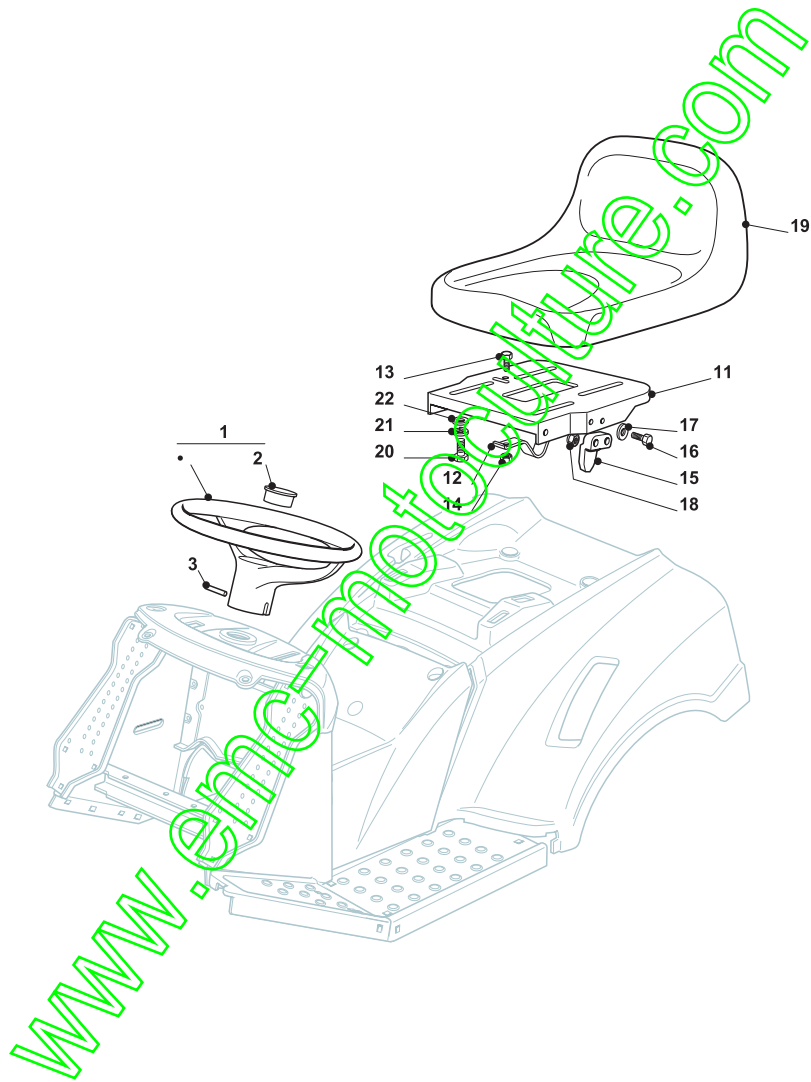

Seat & Steering Wheel							
POS	CODE	Q.TY	DESCRIZIONE	DESCRIPTION	DESCRIPTION	BESCHREIBUNG	NOTES
1	25961201/0	1	Volante	Steering Wheel	Volant	Lenkrad	
2	25120230/0	1	Tappo	Cap	Bouchon	Stopfen	
3	12620299/0	1	Spina	Pin	Goupille	Stift	
11	25547033/1	1	Piastra	Plate	Plaque	Platte	
12	25430223/2	1	Molla	Spring	Ressort	Feder	
13	12789000/0	1	Vite	Screw	Vis	Schraube	
14	12154330/0	1	Dado	Nut	Ecrou	Mutter	
15	27063021/1	1	Camma	Cam	Came	Nocken	
16	12789100/0	2	Vite	Screw	Vis	Schraube	
17	12523020/0	2	Rosetta	Washer	Rondelle	Scheibe	
18	12154330/0	2	Dado	Nut	Ecrou	Mutter	
19	125722470/0	1	Sedile	Seat	Siege	Sitz	
20	12793101/0	4	Vite	Screw	Vis	Schraube	
21	12583500/0	4	Grower	Grower	Grower	Grower	
22	12523060/0	4	Rondella	Washer	Rondelle	Scheibe	

www.emc-motoculture.com