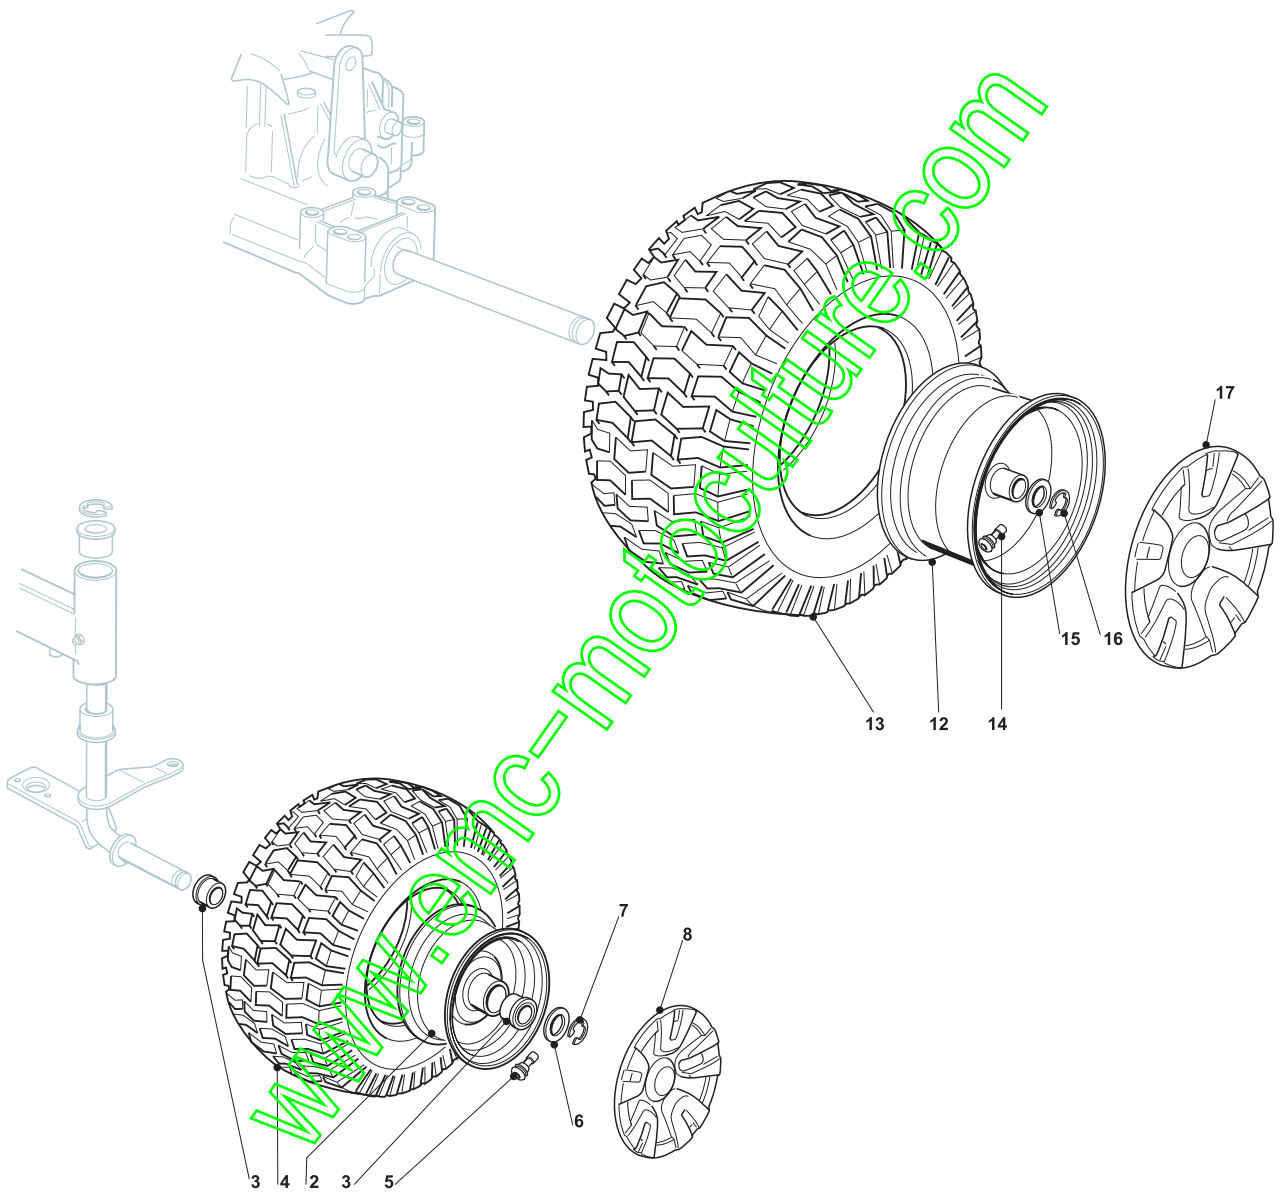

Wheels							
POS	CODE	Q.TY	DESCRIZIONE	DESCRIPTION	DESCRIPTION	BESCHREIBUNG	NOTES
2	182000598/0	2	Cerchio Ruota	Rimm	Bandage Roue	Vorderrad Felger	
3	25122200/2	4	Cuscinetto	Bearing	Roulement	Lager	
4	125590014/0	2	Pneumatico 13 "	Tyre 13 "	Pneu 13 "	Reifen 13 "	
4	127590066/0	2	Pneumatico 15"	Tyre 15"	Pneu 15"	Reifen 15"	
5	25950000/0	2	Valvola	Valve	Soupape	Ventil	
6	25670005/1	2	Rosetta	Washer	Rondelle	Scheibe	
7	12001000/0	2	Anello Elastico	Snap Ring	Anneau Ressort	Sprengring	
8	82110274/0	2	Coprinozzo	Hub Cover	Couvre Moyeu	Nabendeckel	
12	182000599/0	2	Cerchio Ruota	Rimm	Bandage Roue	Hintrerrad Felger	
13	125590015/0	2	Pneumatico	Shoe	Pneu	Reifen	
14	25950000/0	2	Valvola	Valve	Soupape	Ventil	
15	25670005/1	2	Rosetta	Washer	Rondelle	Scheibe	
16	12001010/0	2	Anello Elastico	Snap Ring	Anneau Ressort	Sprengring	
17	82110275/0	2	Copri ruota Post.	Rear Wheel Deck	Couvre Roue Post.	Hinterraddeckel	

www.emc-motoculture.com