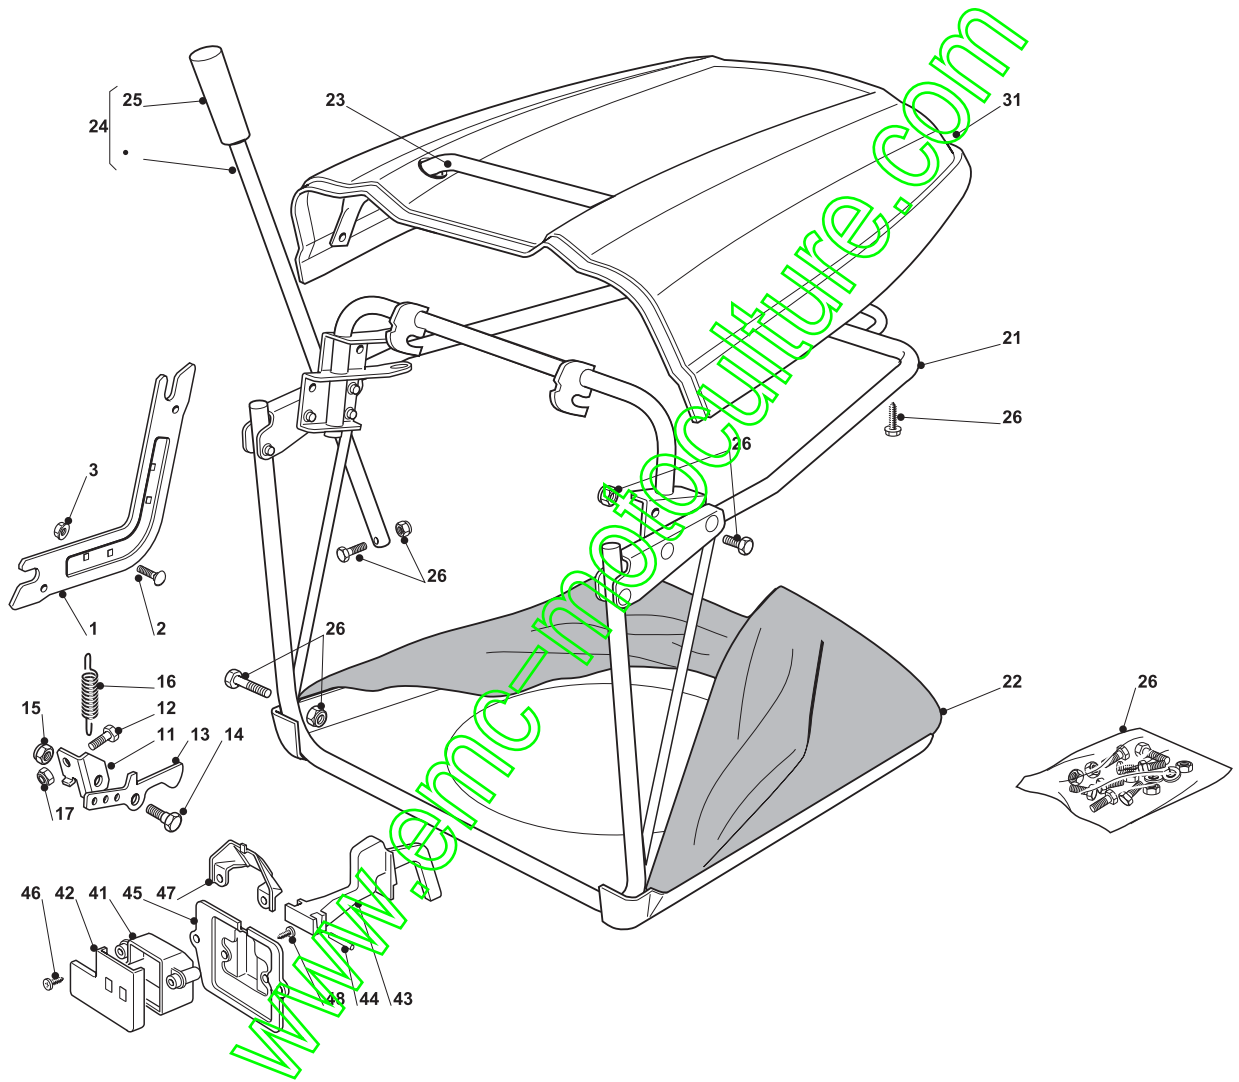

Grasscatcher							
POS	CODE	Q.TY	DESCRIZIONE	DESCRIPTION	DESCRIPTION	BESCHREIBUNG	NOTES
1	25785275/0	2	Supporto	Support	Support	Halter	
2	12818690/0	4	Vite	Screw	Vis	Schraube	
3	12293201/0	4	Dado	Nut	Ecrou	Mutter	
11	325755031/1	1	Squadretta	Bracket	Equerre-Support	Winkel	
12	12789000/0	1	Vite	Screw	Vis	Schraube	
12	12789000/0	1	Vite	Screw	Vis	Schraube	
13	325774315/1	1	Staffa	Bracket	Etrier	Bride	
14	125510080/1	1	Perno	Pin	Pivot	Bolzen	
15	12292102/0	1	Dado	Nut	Ecrou	Mutter	
16	22450432/0	1	Molla	Spring	Ressort	Feder	
17	12154330/0	1	Dado	Nut	Ecrou	Mutter	
21	82800111/0	1	Telaio Bocca Sacco	Front Frame	Chassis Avant	Vorderrahmen	
22	82105973/0	1	Confezione Sacco	Grasscatcher	Bac	Sack	
23	82394003/0	1	Maniglia Anteriore	Front Handle	Poignee Anterieure	Vordergriff	
24	82869023/0	1	Tube	Rod	Tige	Stange	
25	25394508/0	1	Manopola	Handle	Poingee	Griff	
26	82180048/0	1	Dotazione Viteria	Screws Outfit	Ensemble Des Vis	Schraubenausrüstung	
31	25110320/0	1	Copertura Sacco, Rosso	Grass-Catcher Cover, Red	Couvre-Bac, Rouge	Sackkappe, Rot	
31	25110342/0	1	Copertura Sacco, Grigio	Grass-Catcher Cover, Grey	Couvre-Bac, Gris	Sackkappe, Grau	
31	25110319/0	1	Copertura Sacco, Giallo	Grass-Catcher Cover, Yellow	Couvre-Bac, Jaune	Sackkappe, Gelb	
31	325110421/0	1	Copertura Sacco, Bianco	Grass-Catcher Cover, White	Couvre-Bac, Blanc	Sackkappe, Weiß	
31	325110413/0	1	Copertura Sacco, Nero	Grass-Catcher Cover, Black	Couvre-Bac, Noire	Sackkappe, Schwarz	
31	325110345/0	1	Copertura Sacco, Verde	Grass-Catcher Cover, Green	Couvre-Bac, Vert	Sackkappe, Grün	
41	25600041/0	1	Protezione Micro	Micro Protection	Protection Micro	Schutz	
42	25600042/0	1	Coperchio Protezione	Protection Cover	Couvercle Protection	Schutzdeckel	
43	25318124/0	1	Leva	Lever	Levier	Hebel	
44	12400030/0	1	Perno	Pin	Pivot	Bolzen	
45	25785272/0	1	Protezione Micro	Micro Protection	Protection Micro	Schutz	
46	12728510/0	1	Vite	Screw	Vis	Schraube	
47	25600048/0	1	Chiusura Deflettore	Deflector Cover	Couvercle Deflecteur	Abweiserdekel	
48	12735110/0	2	Vite	Screw	Vis	Schraube	

www.emc-motoculture.com