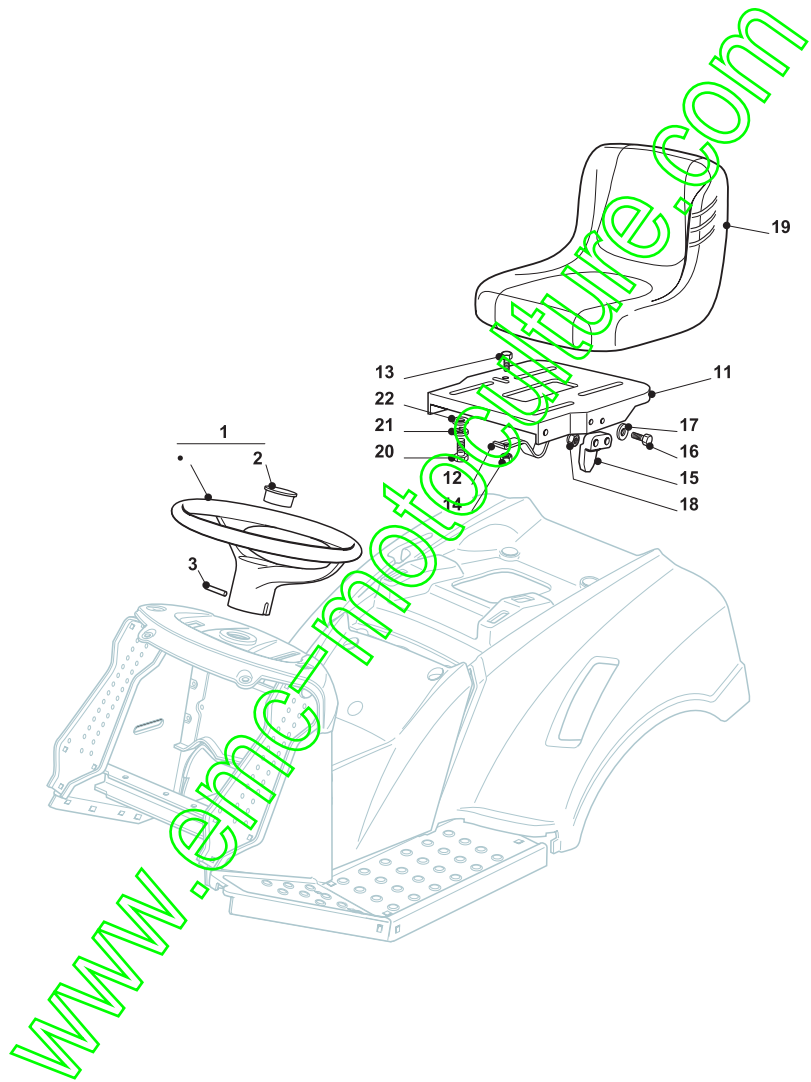

Seat & Steering Wheel							
POS	CODE	Q.TY	DESCRIZIONE	DESCRIPTION	DESCRIPTION	BESCHREIBUNG	NOTES
1	25961201/0	1	Volante	Steering Wheel	Volant	Lenkrad	
2	25120230/0	1	Tappo	Cap	Bouchon	Stopfen	
3	12620299/0	1	Spina	Pin	Goupille	Stift	
11	25547033/1	1	Piastra	Plate	Plaque	Platte	
12	25430223/2	1	Molla	Spring	Ressort	Feder	
13	12789000/0	1	Vite	Screw	Vis	Schraube	
14	12154330/0	1	Dado	Nut	Ecrou	Mutter	
15	27063021/1	1	Camma	Cam	Came	Nocken	
16	12789100/0	2	Vite	Screw	Vis	Schraube	
17	12523020/0	2	Rosetta	Washer	Rondelle	Scheibe	
18	12154330/0	2	Dado	Nut	Ecrou	Mutter	
19	25722463/0	1	Sedile	Seat	Siege	Sitz	
20	12793101/0	4	Vite	Screw	Vis	Schraube	
21	12583500/0	4	Grower	Grower	Grower	Grower	
22	12523060/0	4	Rondella	Washer	Rondelle	Scheibe	

www.emc-motoculture.com