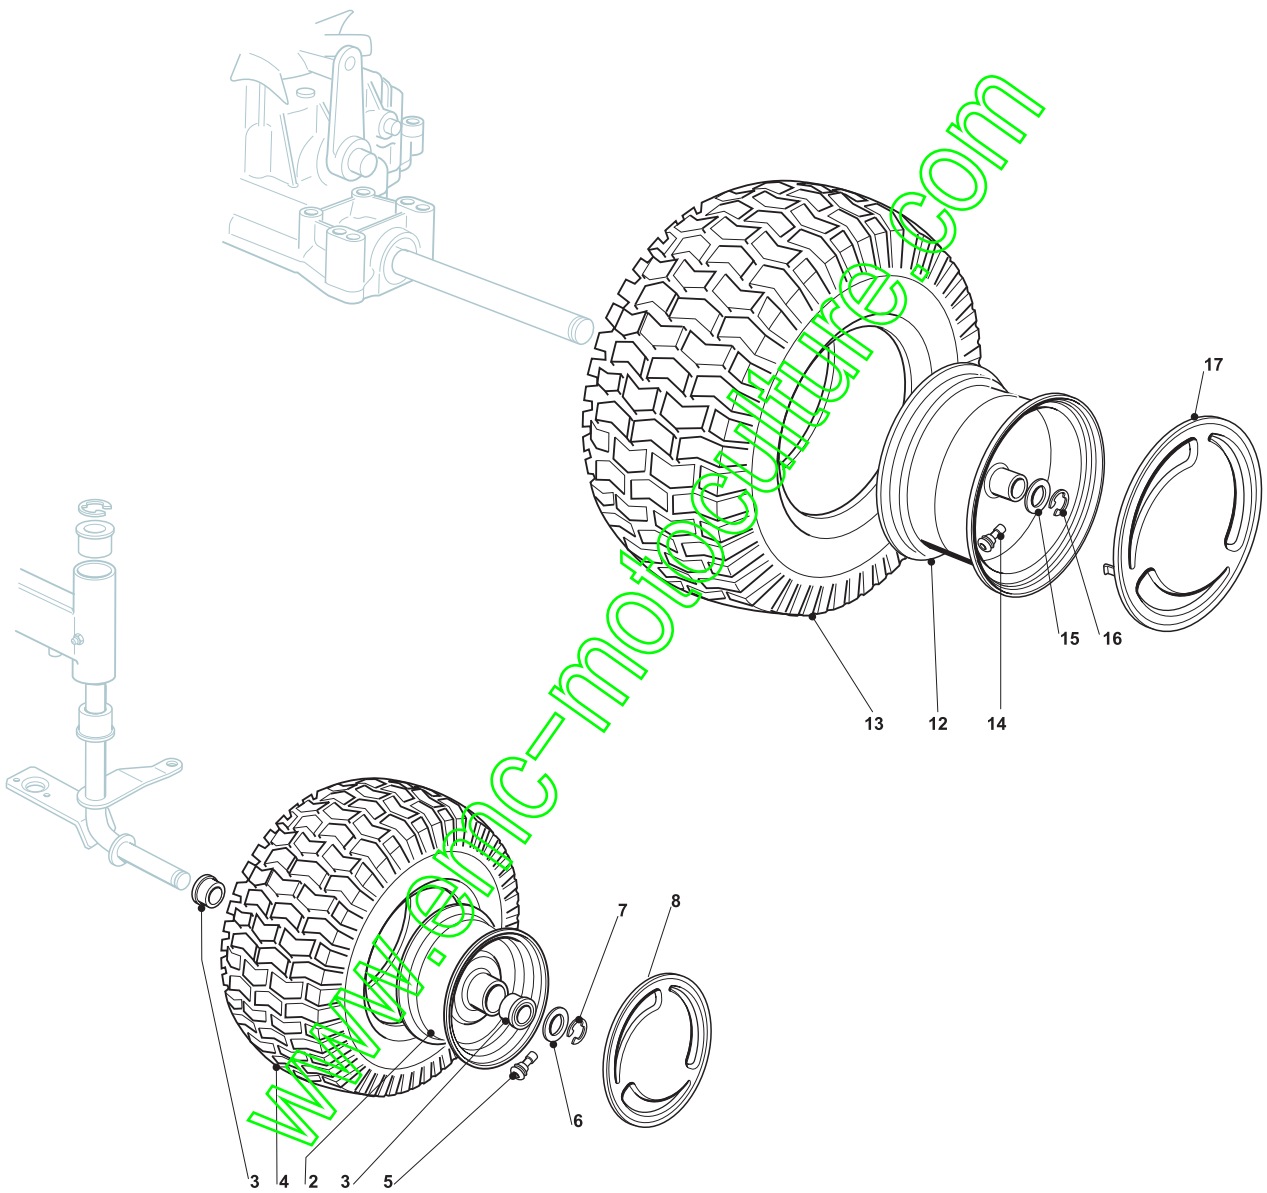

Wheels							
POS	CODE	Q.TY	DESCRIZIONE	DESCRIPTION	DESCRIPTION	BESCHREIBUNG	NOTES
2	182000598/0	2	Cerchio Ruota	Rimm	Bandage Roue	Vorderrad Felger	
3	25122200/2	4	Cuscinetto	Bearing	Roulement	Lager	
4	125590014/0	2	Pneumatico 13 "	Tyre 13 "	Pneu 13 "	Reifen 13 "	
4	127590066/0	2	Pneumatico 15"	Tyre 15"	Pneu 15"	Reifen 15"	
5	25950000/0	2	Valvola	Valve	Soupape	Ventil	
6	25670005/1	2	Rosetta	Washer	Rondelle	Scheibe	
7	12001000/0	2	Anello Elastico	Snap Ring	Anneau Ressort	Sprengring	
8	82110252/0	2	Coprinozzo	Hub Cover	Couvre Moyeu	Nabendeckel	
12	182000599/0	2	Cerchio Ruota	Rimm	Bandage Roue	Hintrerrad Felger	
13	125590015/0	2	Pneumatico	Shoe	Pneu	Reifen	
14	25950000/0	2	Valvola	Valve	Soupape	Ventil	
15	25670005/1	2	Rosetta	Washer	Rondelle	Scheibe	
16	12001010/0	2	Anello Elastico	Snap Ring	Anneau Ressort	Sprengring	
17	82110253/0	2	Copri ruota Post.	Rear Wheel Deck	Couvre Roue Post.	Hinterraddeckel	

www.emc-motoculture.com