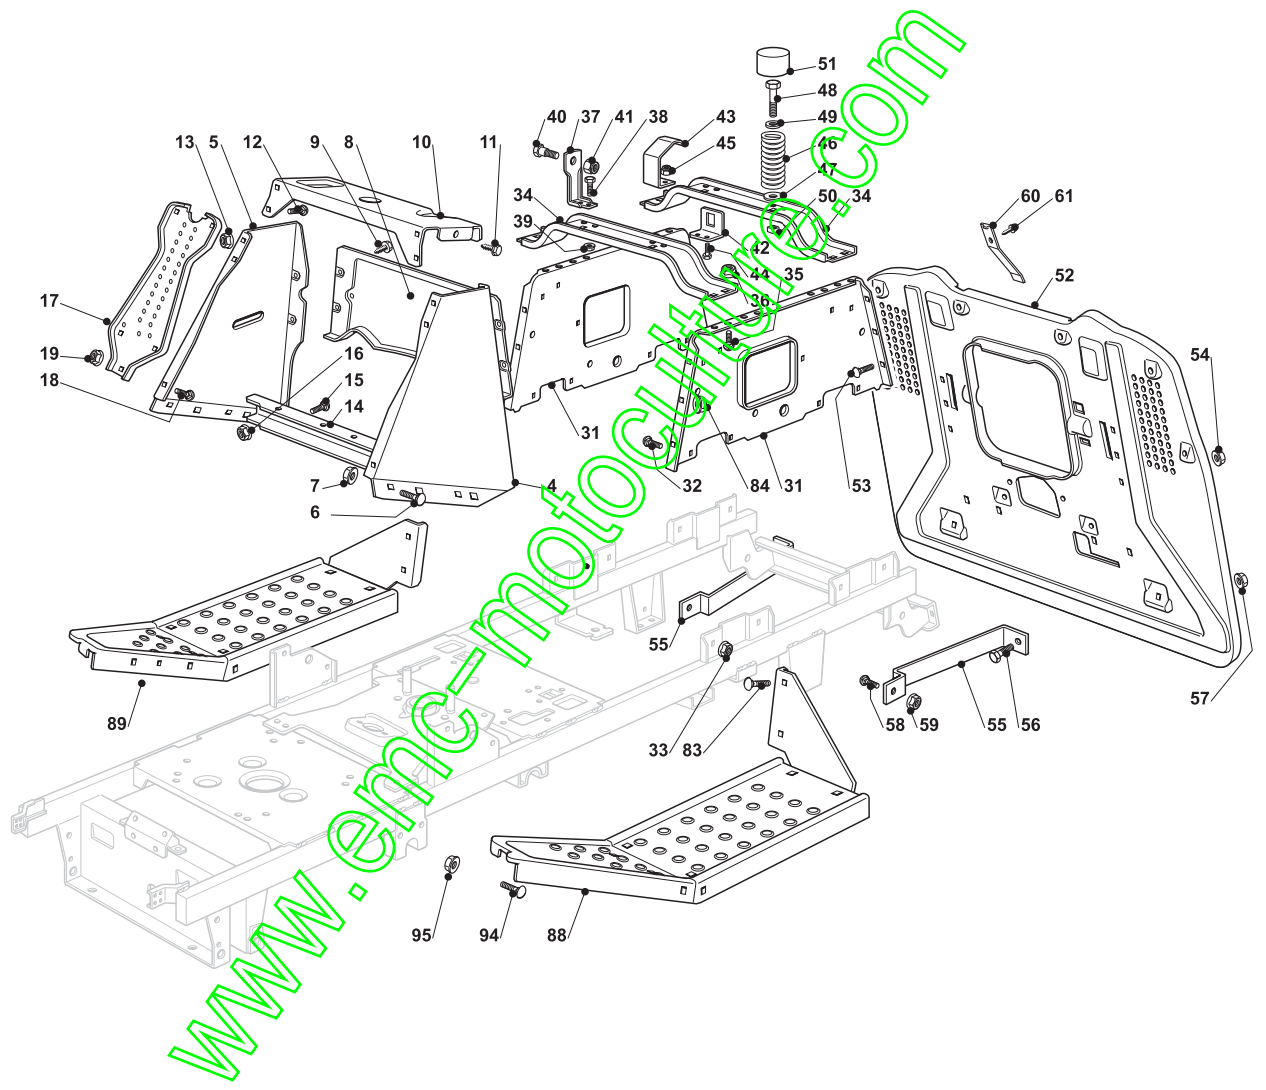

THIS INFORMATION IS NOT INTENDED FOR SALE OR RESALE, AND THIS NOTICE MUST REMAIN ON ALL COPIES.

GLOBAL GARDEN PRODUCTS

| Chassis |             |      |                            |                         |                           |                        |       |
|---------|-------------|------|----------------------------|-------------------------|---------------------------|------------------------|-------|
| POS     | CODE        | Q.TY | DESCRIZIONE                | DESCRIPTION             | DESCRIPTION               | BESCHREIBUNG           | NOTES |
| 4       | 325785243/1 | 1    | Supp. Cruscotto Sin.       | Left Dashboard Supp.    | Support Tableau Gauche    | Linker Konsolehalter   |       |
| 5       | 25785245/0  | 1    | Supp. Cruscotto Destro     | Right Dashboard Supp.   | Support Tableau Droite    | Rechter Konsolehalter  |       |
| 6       | 12818690/0  | 4    | Vite                       | Screw                   | Vis                       | Schraube               |       |
| 7       | 12293201/0  | 4    | Dado                       | Nut                     | Ecrou                     | Mutter                 |       |
| 8       | 382785151/1 | 1    | Supp. Cruscotto Posteriore | Rear Dashboard Supp     | Support Tableau Arriere   | Konsole Hinterrad      |       |
| 9       | 12735110/0  | 4    | Vite                       | Screw                   | Vis                       | Schraube               |       |
| 10      | 25785255/0  | 1    | Supp. Cruscotto Centr.     | Central Dashboard Supp  | Support Tableau Centr.    | Zentr. Konsole Halter  |       |
| 11      | 12735110/0  | 2    | Vite                       | Screw                   | Vis                       | Schraube               |       |
| 12      | 12815200/0  | 4    | Vite                       | Screw                   | Vis                       | Schraube               |       |
| 13      | 12292102/0  | 4    | Dado                       | Nut                     | Ecrou                     | Mutter                 |       |
| 14      | 25785241/0  | 1    | Supporto                   | Support                 | Support                   | Halter                 |       |
| 15      | 12815200/0  | 2    | Vite                       | Screw                   | Vis                       | Schraube               |       |
| 16      | 12292102/0  | 2    | Dado                       | Nut                     | Ecrou                     | Mutter                 |       |
| 17      | 382785153/1 | 2    | Supp. Cruscotto Anteriore  | Front Dashboard Supp    | Support Tableau Avant     | Konsole Vorderrad      |       |
| 18      | 12815200/0  | 2    | Vite                       | Screw                   | Vis                       | Schraube               |       |
| 19      | 12292102/0  | 2    | Dado                       | Nut                     | Ecrou                     | Mutter                 |       |
| 31      | 325785249/1 | 2    | Supporto Sedile            | Seat Support            | Support Siege             | Sitzhalter             |       |
| 32      | 12815200/0  | 8    | Vite                       | Screw                   | Vis                       | Schraube               |       |
| 33      | 12292102/0  | 8    | Dado                       | Nut                     | Ecrou                     | Mutter                 |       |
| 34      | 325785257/1 | 2    | Supporto Sedile            | Seat Support            | Support Siege             | Sitzhalter             |       |
| 35      | 12818690/0  | 8    | Vite                       | Screw                   | Vis                       | Schraube               |       |
| 36      | 12293201/0  | 8    | Dado                       | Nut                     | Ecrou                     | Mutter                 |       |
| 37      | 25755039/0  | 2    | Squadretta                 | Bracket                 | Equerre-Support           | Winkel                 |       |
| 38      | 12792611/0  | 4    | Vite                       | Screw                   | Vis                       | Schraube               |       |
| 39      | 12293201/0  | 4    | Dado                       | Nut                     | Ecrou                     | Mutter                 |       |
| 40      | 22524970/2  | 2    | Perno                      | Pin                     | Pivot                     | Bolzen                 |       |
| 41      | 12155010/0  | 2    | Dado                       | Nut                     | Ecrou                     | Mutter                 |       |
| 42      | 25755043/0  | 1    | Squadretta                 | Bracket                 | Equerre-Support           | Winkel                 |       |
| 43      | 25430253/0  | 1    | Molla                      | Spring                  | Ressort                   | Feder                  |       |
| 44      | 12789000/0  | 2    | Vite                       | Screw                   | Vis                       | Schraube               |       |
| 45      | 12154330/0  | 2    | Dado                       | Nut                     | Ecrou                     | Mutter                 |       |
| 46      | 125430257/1 | 2    | Molla                      | Spring                  | Ressort                   | Feder                  |       |
| 47      | 12523070/0  | 2    | Rondella                   | Washer                  | Rondelle                  | Scheibe                |       |
| 48      | 12760515/0  | 2    | Vite                       | Screw                   | Vis                       | Schraube               |       |
| 49      | 22671653/0  | 2    | Rosetta                    | Washer                  | Rondelle                  | Scheibe                |       |
| 50      | 12360425/0  | 2    | Dado                       | Nut                     | Ecrou                     | Mutter                 |       |
| 51      | 25122000/2  | 2    | Cuffia                     | Hood                    | Protecteur                | Schutzkasten           |       |
| 52      | 382547041/1 | 1    | Piastra                    | Plate                   | Plaque                    | Platte                 |       |
| 53      | 12792611/0  | 6    | Vite                       | Screw                   | Vis                       | Schraube               |       |
| 54      | 12293201/0  | 6    | Dado                       | Nut                     | Ecrou                     | Mutter                 |       |
| 55      | 25650119/0  | 2    | Rinforzo                   | Plate Stiffening        | Renforcement Plaque       | Platteverstaerkung     |       |
| 56      | 12792611/0  | 2    | Vite                       | Screw                   | Vis                       | Schraube               |       |
| 57      | 12293201/0  | 2    | Dado                       | Nut                     | Ecrou                     | Mutter                 |       |
| 58      | 12818690/0  | 2    | Vite                       | Screw                   | Vis                       | Schraube               |       |
| 59      | 12293201/0  | 2    | Dado                       | Nut                     | Ecrou                     | Mutter                 |       |
| 60      | 27430554/0  | 1    | Molla                      | Spring                  | Ressort                   | Feder                  |       |
| 61      | 12735110/0  | 1    | Vite                       | Screw                   | Vis                       | Schraube               |       |
| 83      | 12792611/0  | 4    | Vite                       | Screw                   | Vis                       | Schraube               |       |
| 84      | 12293201/0  | 4    | Dado                       | Nut                     | Ecrou                     | Mutter                 |       |
| 94      | 12815200/0  | 4    | Vite                       | Screw                   | Vis                       | Schraube               |       |
| 95      | 12292102/0  | 4    | Dado                       | Nut                     | Ecrou                     | Mutter                 |       |
| 102     | 382510083/0 | 1    | Supporto Pedana Sinistro   | Left Footboard Support  | Support Marchepied Gauche | Linke Fussbretthalter  |       |
| 103     | 382510081/0 | 1    | Supporto Pedana Destro     | Right Footboard Support | Support Marchepied Droite | Rechte Fussbretthalter |       |
| 104     | 25110327/0  | 1    | Copripedana Sinistra       | Left Footboard Cover    | Couvre Marchepied Gau.    | Linke Fussbrettdeckel  |       |
| 105     | 25110326/0  | 1    | Copripedana Destra         | Right Footboard Cover   | Couvre Marchepied Dro.    | Rechte Fussbrettdeckel |       |