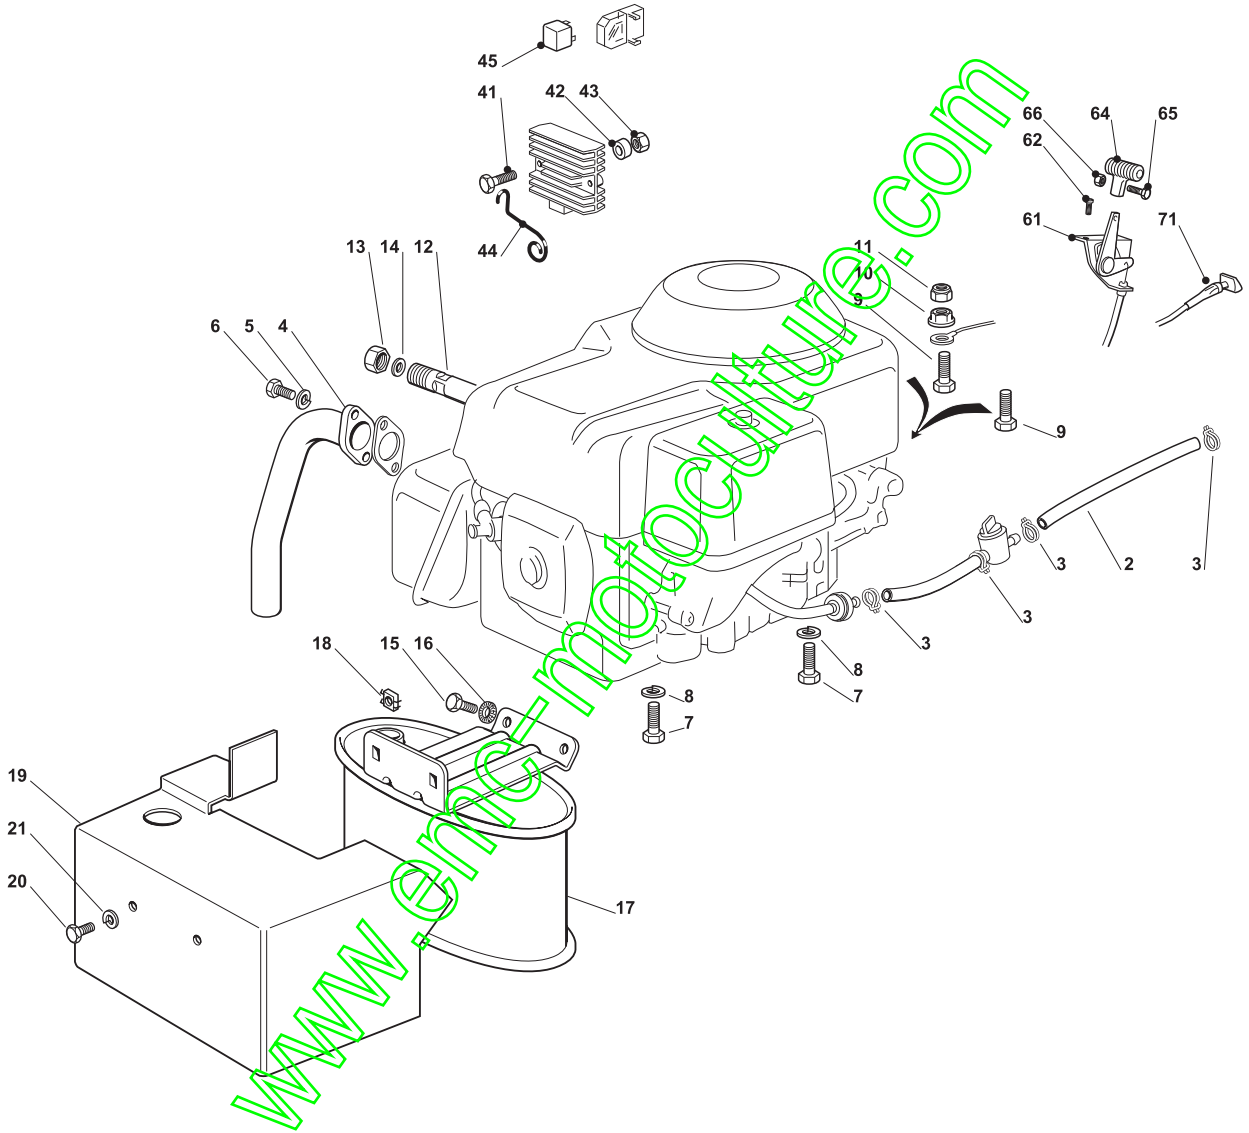

Engine - Honda GXV 390							
POS	CODE	Q.TY	DESCRIZIONE	DESCRIPTION	DESCRIPTION	BESCHREIBUNG	NOTES
2	25869057/0	1	Tubo Collegamento (1000 Mm)	Connecting Tube (1000 Mm)	Tube De Connexion (1000 Mm)	Verbindungsrohr (1000 Mm)	
3	18375051/1	4	Fascetta	Fair Led	Fixation De Cable	Kabelbefestigung	
4	18738204/0	1	Tubo Scarico	Exhaust Tube	Tube Echappement	Abgasungrohr	
5	12583500/0	2	Grower	Grower	Grower	Grower	
6	12793102/0	2	Vite	Screw	Vis	Schraube	
7	12735802/0	2	Vite	Screw	Vis	Schraube	
8	12583500/0	2	Grower	Grower	Grower	Grower	
9	12691100/0	2	Vite	Screw	Vis	Schraube	
10	12154210/0	2	Dado	Nut	Ecrou	Mutter	
11	12155000/0	1	Dado	Nut	Ecrou	Mutter	
12	27598061/1	1	Prolunga Scarico Olio	Oil Discharge Extension	Extension Rallonge De Dech. Huile	Öl Entlerungsverlaen Gerung	
13	18737849/0	1	Tappo Per Prolunga	Oil Cap	Bouchon Huile	Oelverschluss	
14	18401001/1	1	Guarnizione	Oil Seal	Garniture	Dichtung	
15	12792611/0	2	Vite	Screw	Vis	Schraube	
16	12540260/0	2	Rondella	Washer	Rondelle	Scheibe	
17	182750010/0	1	Silenziatore	Muffler	Silenceux	Auspuff	
18	12360425/0	2	Dado	Nut (Mech.)	Ecrou	Mutter	
19	82598003/1	1	Protezione	Guard	Protection	Schutze	
20	125943012/0	2	Vite	Screw	Vis	Schraube	
21	12583500/0	2	Grower	Grower	Grower	Grower	
41	12815221/0	2	Vite	Screw	Vis	Schraube	
42	22170950/0	2	Distanziale	Spacer	Entretoise	Entfernungsstück	
43	12292102/0	2	Dado	Nut	Ecrou	Mutter	
44	27430561/0	1	Molla	Spring	Ressort	Feder	
45	33567000/0	1	Rele'	Relay	Relais	Relais	
61	82000200/1	1	Acceleratore	Accelerator	Accelérateur	Gas Zug	
62	12788512/0	2	Vite	Screw	Vis	Schraube	
64	25394501/0	1	Manopolina	Handle	Poigne	Griff	
65	12726388/0	1	Vite	Screw	Vis	Schraube	
66	12290800/0	1	Dado	Nut	Ecrou	Mutter	
71	125090007/0	1	Comando Starter	Choke Control	Commande Starter	Starter Betaetigung	

www.emc-motoculture.com