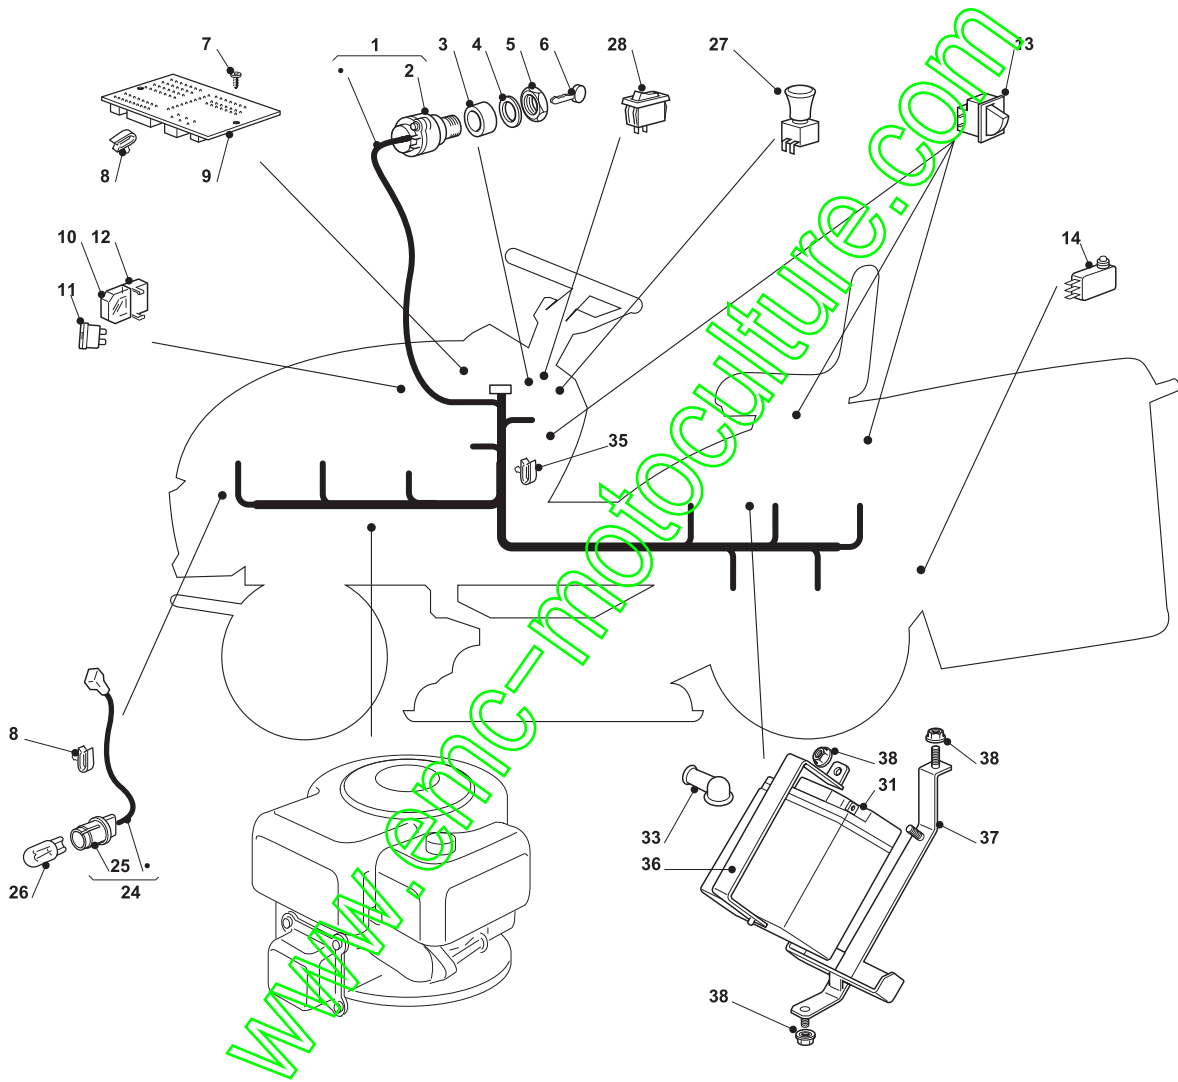

Electrical Parts							
POS	CODE	Q.TY	DESCRIZIONE	DESCRIPTION	DESCRIPTION	BESCHREIBUNG	NOTES
1	182040153/0	1	Cablaggio (B&S - GGP)	Cables Ass.Y (B&S - GGP)	Ens. Cablages (B&S - GGP)	Kabelsatz (B&S - GGP)	
1	182040154/0	1	Cablaggio (Honda)	Cables Ass.Y (Honda)	Ens. Cablages (Honda)	Kabelsatz (Honda)	
2	18450072/0	1	Interruttore Avviam.	Starting Switch	Interrupteur Demarr.	Schalter	
3	18550136/0	1	Distanziale	Spacer	Entretoise	Distanring	
4	18550135/0	1	Rondella	Washer	Rondelle	Scheibe	
5	18400862/0	1	Ghiera	Ringnut	Embout	Nutmutter	
6	18210022/0	1	Chiave Avviamento	Starting Key	Clef A Demarrage	Schlüssel Für Start	
7	12727810/0	3	Vite	Screw	Vis	Schraube	
8	33320506/0	2	Fermacavo	Fairlead	Fixation Cable	Kabelbefestigung	
9	125722430/1	1	Scheda Elettronica (1 Led)	Electronic Card (1 Led)	Carte Electronique (1 Led)	Elektronische Karte (1 Led)	
9	125722431/0	1	Scheda Elettronica (6 Led)	Electronic Card (6 Led)	Carte Electronique (6 Led)	Elektronische Karte (6 Led)	
10	33215000/0	2	Coperchio	Cover	Couvercle	Deckel	
11	33340040/0	1	Fusibile 10A	Fuse 10A	Fusible 10A	Sicherung 10A	
11	33340036/0	1	Fusibile 25 A	Fuse 25 A	Fusible 25 A	Sicherung 25 A	
12	33500007/0	2	Portafusibile	Fuse Carrier	Tableau De Fusible	Sicherunghalter	
13	119410615/0	3	Micro Interruttore	Microswitch	Microinterrupteur	Mikroschalter	
14	19410605/1	1	Micro Sacco Pieno	Full Grasscatc. Micro	Micro Bac Plein	Vollkorb Vorrichtung	
24	82040073/0	1	Cavo Fari	Cable	Cables	Kabel	use only on model NJX;NJS;NJU;NJA
25	33500030/0	2	Portalampade	Lamp Holder	Douille De Lampe	Scheinwerferlampe	
26	18459100/0	2	Lampada	Farilamp For Lights	Lampe Pour Phares	Lampenfassun	
27	18450068/0	1	Interruttore Frizione	Clutch Switch	Interrupteur Embrajage	Kupplung Schalter	
28	18450060/1	1	Interruttore Fari	Farilamp Switch	Interrupteur Phares	Lichten Schalter	
31	18120002/1	1	Batteria	Battery	Batterie	Batterie	
33	18564861/1	1	Cappuccio	Protection	Capuchon	Stecker	
35	33320506/0	9	Fermacavo	Fairlead	Fixation Cable	Kabelbefestigung	
36	27772099/1	1	Staffa	Clamp	Etrier	Bride	
37	382785191/0	1	Supporto Batteria	Battery Support	Support Batterie	Batterie Halter	
38	12155000/0	3	Dado	Nut	Ecrou	Mutter	

www.emc-motoculture.com