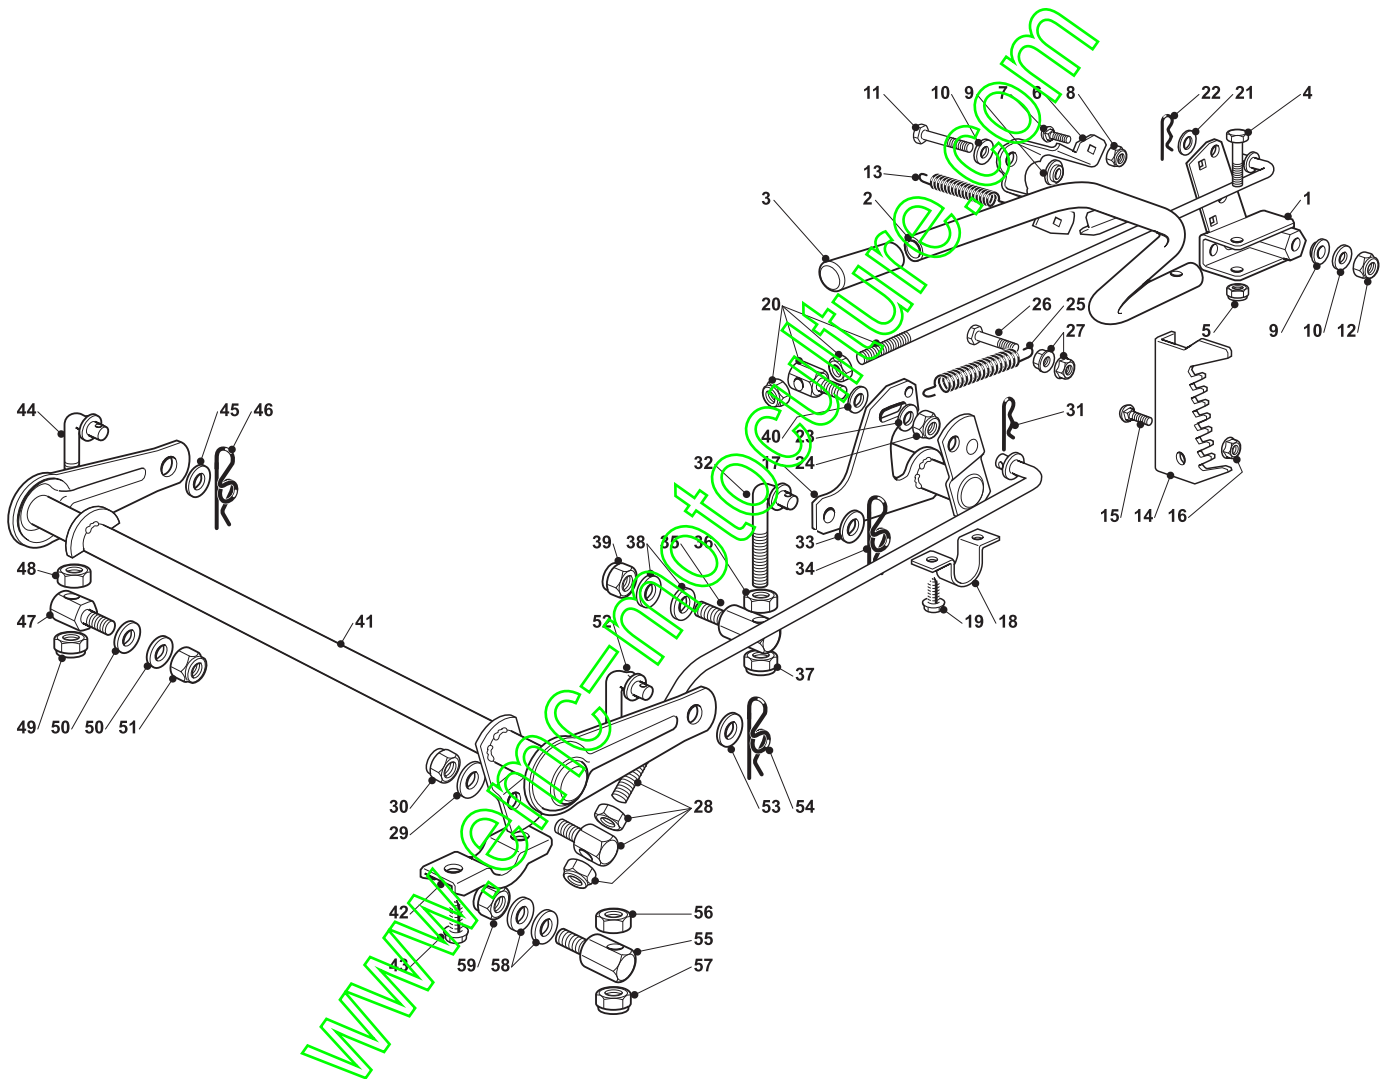

Cutting Plate Lifting							
POS	CODE	Q.TY	DESCRIZIONE	DESCRIPTION	DESCRIPTION	BESCHREIBUNG	NOTES
1	82774249/0	1	Staffa	Clamp	Bride	Bride	
2	382318219/1	1	Leva	Lever	Levier	Hebel	
3	25394508/0	1	Manopola	Handle	Poingee	Griff	
4	12674700/0	1	Vite	Screw	Vis	Schraube	
5	12154510/0	1	Dado	Nut	Ecrou	Mutter	
6	25650113/0	1	Piastrina	Plate	Plaque	Platte	
7	12818690/0	2	Vite	Screw	Vis	Schraube	
8	12155000/0	2	Dado	Nut	Ecrou	Mutter	
9	22041980/0	2	Bussola	Bush	Douille	Büchse	
10	12523060/0	2	Rondella	Washer	Rondelle	Scheibe	
11	12691600/0	1	Vite	Screw	Vis	Schraube	
12	12155000/0	1	Dado	Nut	Ecrou	Mutter	
13	25430259/0	1	Molla	Spring	Ressort	Feder	
14	25735511/0	1	Settore	Sector	Secteur	Sektor	
15	12818690/0	2	Vite	Screw	Vis	Schraube	
16	12293201/0	2	Dado	Nut	Ecrou	Mutter	
17	82000387/0	1	Asse Sollevamento	Axle	Axe	Achse	
18	325547041/1	2	Piastrina	Plate	Plaque	Platte	
19	12731580/0	4	Vite	Screw	Vis	Schraube	
20	382000618/0	1	Asta	Rod	Tige	Stab	
21	25670011/0	1	Rondella	Washer	Rondelle	Scheibe	
22	24487998/0	1	Coppiglia	Cotter Pin	Goupille	Splint	
23	12523040/0	1	Rosetta	Washer	Rondelle	Scheibe	
24	12154210/0	1	Dado	Nut	Ecrou	Mutter	
25	22446402/0	1	Molla	Spring	Ressort	Feder	
26	12792410/0	1	Vite	Screw	Vis	Schraube	
27	12292102/0	2	Dado	Nut	Ecrou	Mutter	
28	82000537/0	1	Asta Collegamento	Connecting Rod	Tige De Connexion	Verbindungsstab	
29	25670008/1	2	Rondella	Washer	Rondelle	Scheibe	
30	12156602/0	1	Dado	Nut	Ecrou	Mutter	
31	24487998/0	1	Coppiglia	Cotter Pin	Goupille	Splint	
32	25840025/0	1	Tirante	Tie Rod	Tirant	Spannstange	
33	25670008/1	1	Rondella	Washer	Rondelle	Scheibe	
34	24487998/0	1	Coppiglia	Cotter Pin	Goupille	Splint	
35	25510090/0	1	Perno	Pin	Pivot	Bolzen	
36	12295200/0	1	Dado	Nut	Ecrou	Mutter	
37	12156602/0	1	Dado	Nut	Ecrou	Mutter	
38	25670008/1	2	Rondella	Washer	Rondelle	Scheibe	
39	12156602/0	1	Dado	Nut	Ecrou	Mutter	
40	12521360/0	2	Rondella	Washer	Rondelle	Scheibe	
41	82000385/0	1	Asse Sollevamento	Axle	Axe	Achse	
42	27546015/1	2	Piastrina	Plate	Plaque	Platte	
43	12731350/0	4	Vite	Screw	Vis	Schraube	
44	25840024/0	1	Tirante	Tie Rod	Tirant	Spannstange	
45	25670008/1	1	Rondella	Washer	Rondelle	Scheibe	
46	24487998/0	1	Coppiglia	Cotter Pin	Goupille	Splint	
47	25510098/0	1	Perno	Pin	Pivot	Bolzen	
48	12295200/0	1	Dado	Nut	Ecrou	Mutter	
49	12156602/0	1	Dado	Nut	Ecrou	Mutter	
50	25670008/1	2	Rondella	Washer	Rondelle	Scheibe	
51	12156602/0	1	Dado	Nut	Ecrou	Mutter	
52	25840025/0	1	Tirante	Tie Rod	Tirant	Spannstange	
53	25670008/1	1	Rondella	Washer	Rondelle	Scheibe	
54	24487998/0	1	Coppiglia	Cotter Pin	Goupille	Splint	
55	25510090/0	1	Perno	Pin	Pivot	Bolzen	
56	12295200/0	1	Dado	Nut	Ecrou	Mutter	
57	12156602/0	1	Dado	Nut	Ecrou	Mutter	
58	25670008/1	2	Rondella	Washer	Rondelle	Scheibe	
59	12156602/0	1	Dado	Nut	Ecrou	Mutter