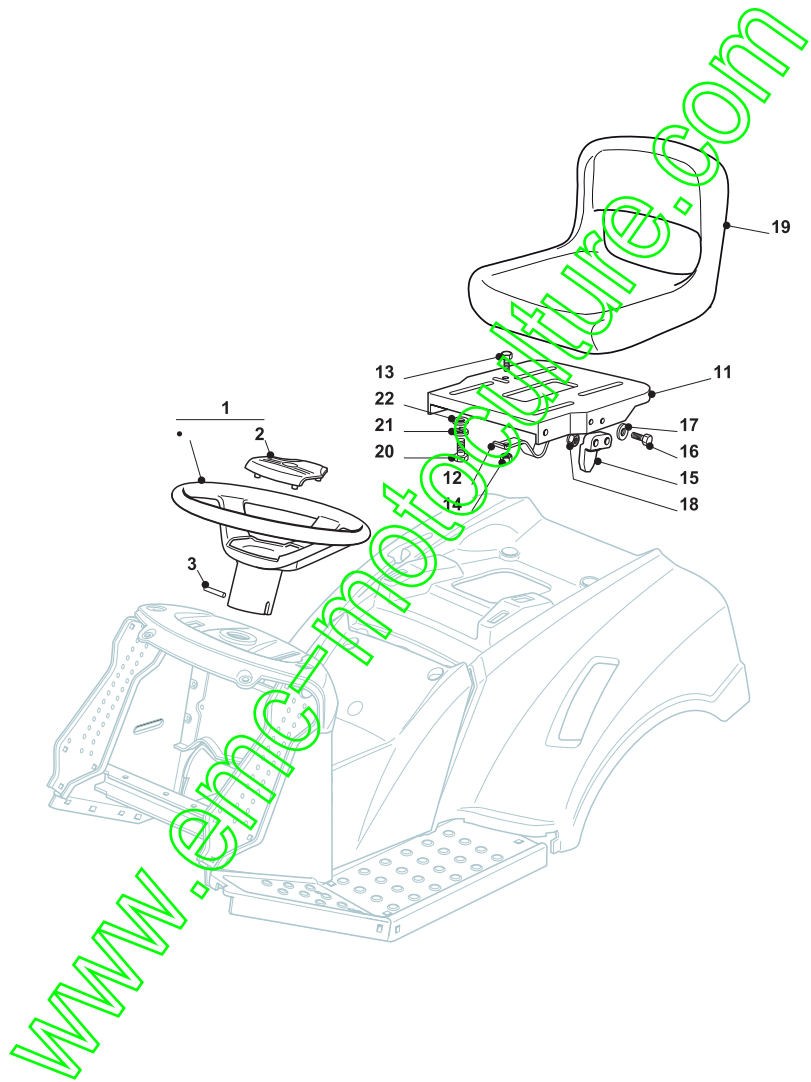

Seat & Steering Wheel							
POS	CODE	Q.TY	DESCRIZIONE	DESCRIPTION	DESCRIPTION	BESCHREIBUNG	NOTES
1	25961209/0	1	Volante	Steering Wheel	Volant	Lenkrad	
2	25580501/0	1	Tappo,Nero	Cap	Bouchon,Noire	Stopfen,Schwarz	
3	12620299/0	1	Spina	Pin	Goupille	Stift	
11	25547033/1	1	Piastra	Plate	Plaque	Platte	
12	25430223/2	1	Molla	Spring	Ressort	Feder	
13	12789000/0	1	Vite	Screw	Vis	Schraube	
14	12154330/0	1	Dado	Nut	Ecrou	Mutter	
15	27063021/1	1	Camma	Cam	Came	Nocken	
16	12789100/0	2	Vite	Screw	Vis	Schraube	
17	12523020/0	2	Rosetta	Washer	Rondelle	Scheibe	
18	12154330/0	2	Dado	Nut	Ecrou	Mutter	
19	25722456/0	1	Sedile	Seat	Siege	Sitz	
20	12793101/0	4	Vite	Screw	Vis	Schraube	
21	12583500/0	4	Grower	Grower	Grower	Grower	
22	12523060/0	4	Rondella	Washer	Rondelle	Scheibe	

www.emc-motoculture.com