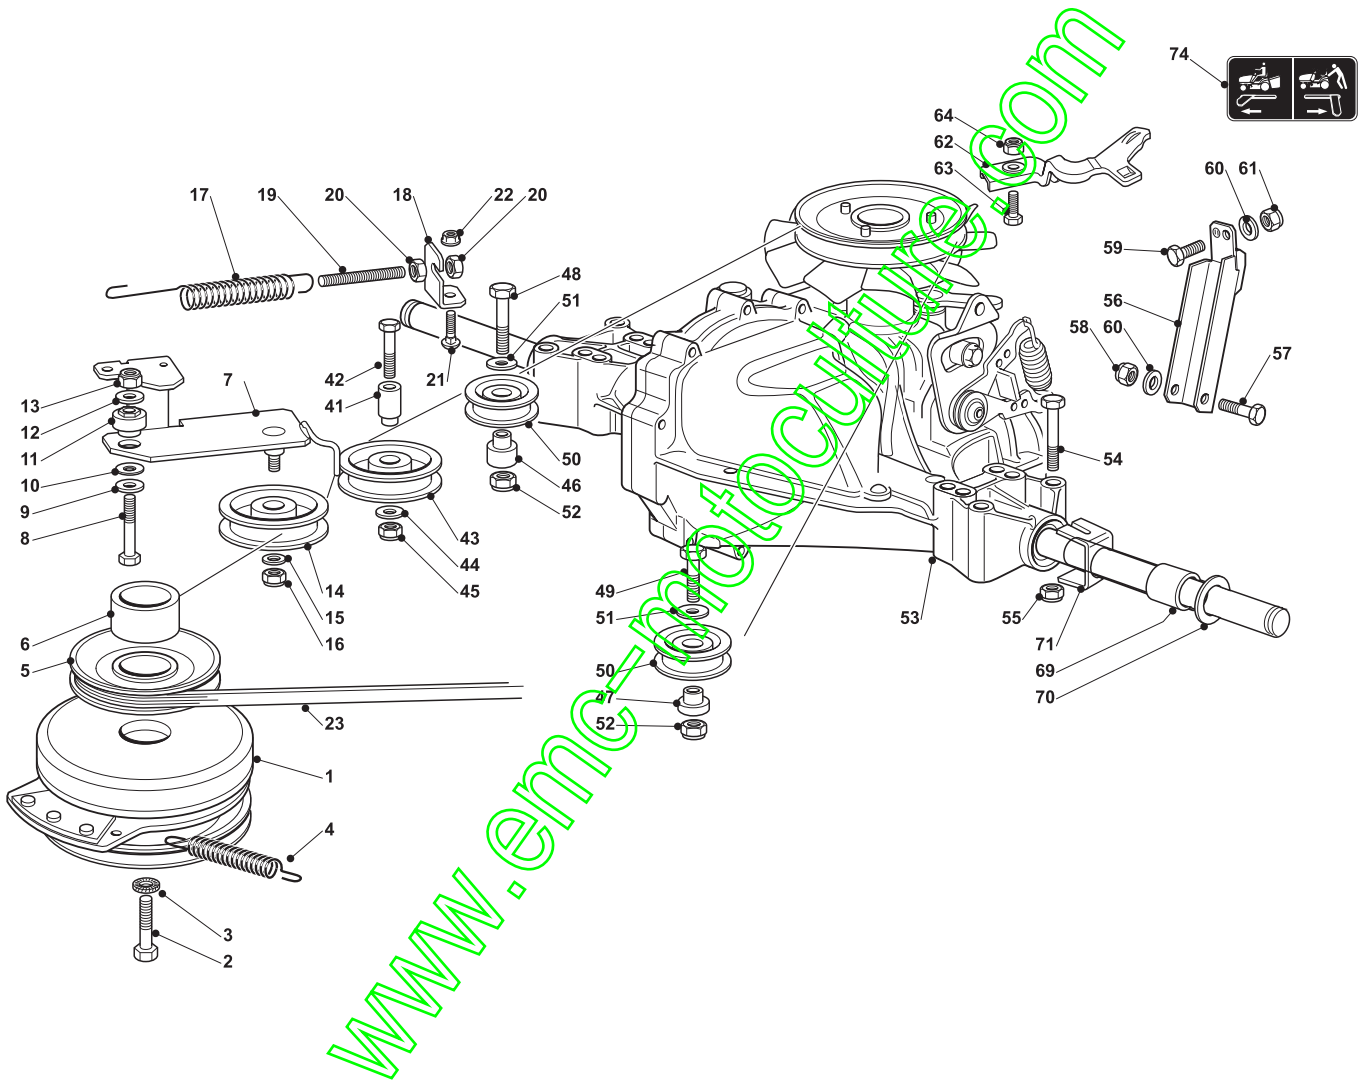

Transmission				models with transmission Hydro-Gear T2-ADBF-2X3C-17X1			
POS	CODE	Q.TY	DESCRIZIONE	DESCRIPTION	DESCRIPTION	BESCHREIBUNG	NOTES
1	118399063/0	1	Frizione	Clutc	Embrajage	Kupplung	
2	12737320/0	1	Vite	Screw	Vis	Schraube	
3	12543000/0	1	Rosetta	Washer	Rondelle	Scheibe	
4	22430216/0	1	Molla	Spring	Ressort	Feder	
4	122430216/1	1	Molla	Spring	Ressort	Feder	
5	125601577/0	1	Puleggia	Pulley	Poulie	Riemenscheibe	
6	25160021/0	1	Distanziale	Spacer	Entretoise	Entfernungsstück	
7	82318217/0	1	Leva	Lever	Levier	Hebel	
8	12691115/0	1	Vite	Screw	Vis	Schraube	
9	12523060/0	1	Rondella	Washer	Rondelle	Scheibe	
10	27670055/0	1	Rondella	Washer	Rondelle	Scheibe	
11	25510087/0	1	Perno	Pin	Pivot	Bolzen	
12	12523060/0	1	Rondella	Washer	Rondelle	Scheibe	
13	12155000/0	1	Dado	Nut	Ecrou	Mutter	
14	25601554/0	1	Puleggia	Pulley	Poulie	Riemenscheibe	
15	12523060/0	1	Rondella	Washer	Rondelle	Scheibe	
16	12155000/0	1	Dado	Nut	Ecrou	Mutter	
17	25430260/0	1	Molla	Spring	Ressort	Feder	
18	25755049/0	1	Squadretta	Bracket	Equerre-Support	Winkel	
19	25840005/0	1	Tirante	Tie Rod	Tirant	Spannstange	
20	12293200/0	2	Dado	Nut	Ecrou	Mutter	
21	12818690/0	1	Vite	Screw	Vis	Schraube	
22	12293201/0	1	Dado	Nut	Ecrou	Mutter	
23	135062013/0	1	Cinghia	Belt	Courroie	Riemen	
41	125510100/0	1	Perno	Pin	Pivot	Bolzen	
42	12691800/0	1	Vite	Screw	Vis	Schraube	
43	25601555/0	1	Puleggia	Pulley	Poulie	Riemenscheibe	
44	12523060/0	1	Rondella	Washer	Rondelle	Scheibe	
45	12155000/0	1	Dado	Nut	Ecrou	Mutter	
46	125160024/2	1	Distanziale Destro	Right Spacer	Entretoise Droite	Rechter Entfernungsstück	
47	125160030/2	1	Distanziale Sinistro	Left Spacer	Entretoise Gauche	Linker Entfernungsstück	
48	12691400/0	1	Vite	Screw	Vis	Schraube	
49	12691115/0	1	Vite	Screw	Vis	Schraube	
50	125601588/0	2	Puleggia	Pulley	Poulie	Riemenscheibe	
51	22671653/0	2	Rosetta	Washer	Rondelle	Scheibe	
52	12155000/0	2	Dado	Nut	Ecrou	Mutter	
53	118400919/2	1	Asse Posteriore (Hydro-Gear T2-ADBF-2X3C-17X1)	Rear Axle	Axe Arriere (Hydro-Gear T2-ADBF-2X3C-17X1)	Hinterachse (Hydro-Gear T2-ADBF-2X3C-17X1)	Hydro-Gear T2-ADBF-2X3C-17X1
54	12691600/0	4	Vite	Screw	Vis	Schraube	
55	12154210/0	4	Dado	Nut	Ecrou	Mutter	
56	382785199/0	1	Supporto	Support	Support	Halter	
57	12691700/0	1	Vite	Screw	Vis	Schraube	
58	12155000/0	1	Dado	Nut	Ecrou	Mutter	
59	12793701/0	1	Vite	Screw	Vis	Schraube	
60	12523060/0	2	Rondella	Washer	Rondelle	Scheibe	
61	12155000/0	1	Dado	Nut	Ecrou	Mutter	
62	325318253/0	1	Leva	Lever	Levier	Hebel	
63	12791213/1	1	Vite	Screw	Vis	Schraube	
64	12154210/0	1	Dado	Nut	Ecrou	Mutter	
69	125160058/0	2	Distanziale	Spacer	Entretoise	Entfernungsstück	
70	25670005/1	2	Rosetta	Washer	Rondelle	Scheibe	
71	325670025/0	2	Rondella	Washer	Rondelle	Scheibe	
74	14361451/0	1	Etichetta	Label	Etiquette	Klebzettel