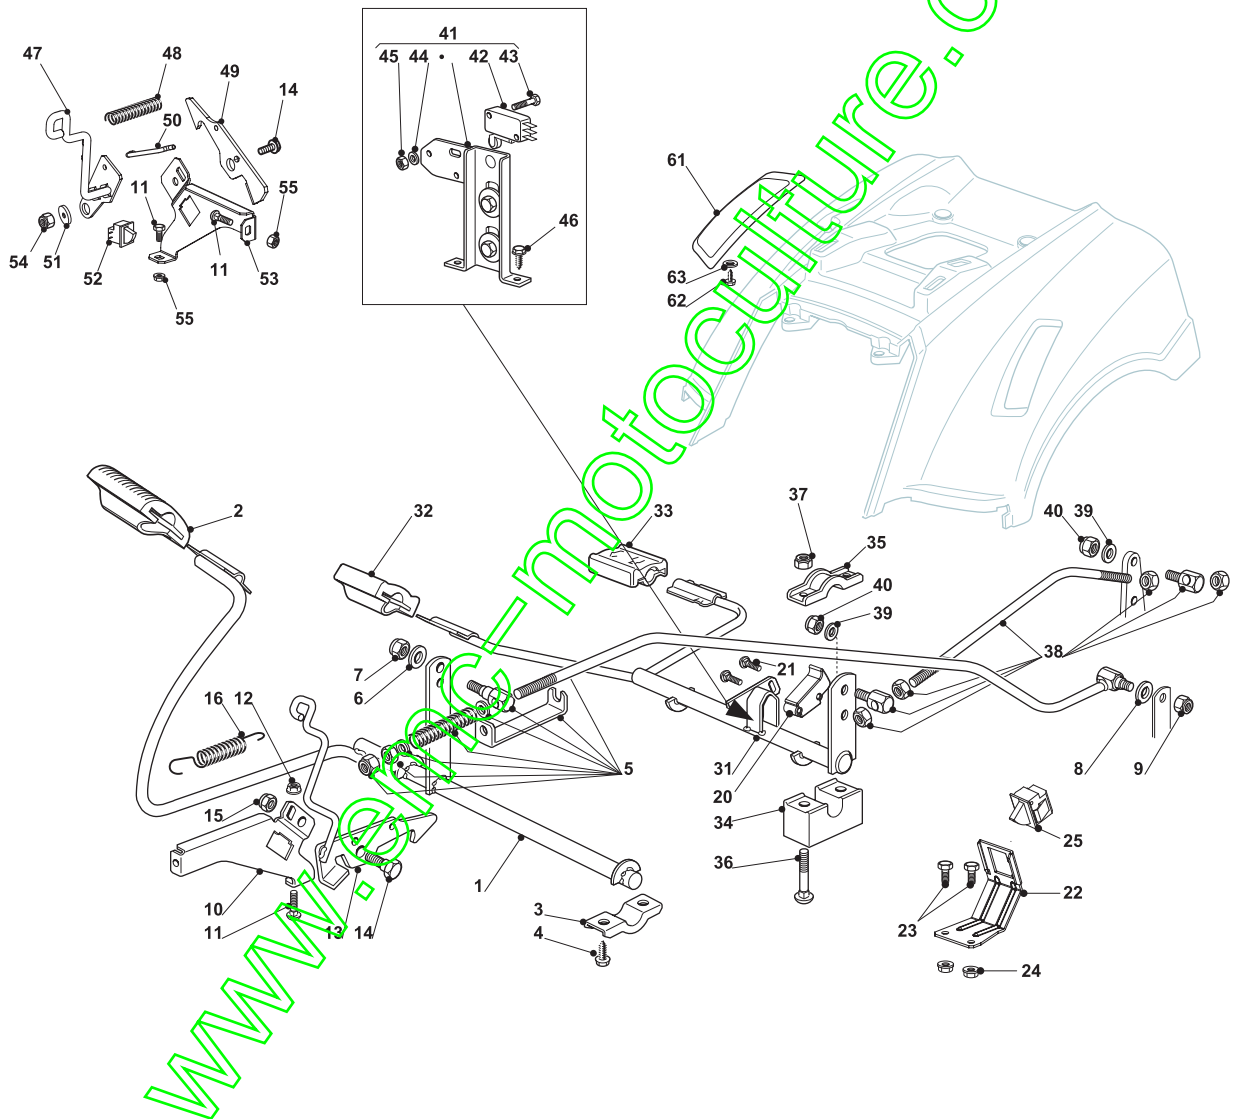

Fig.	Quantity	Part No	Description	Notes
1	1	325038004/0	Bushing	
2	1	125520006/1	Steering Column	
3	1	127570050/0	Pinion	
4	1	112622650/0	Dowel pin	
5	1	325743000/0	Joint	
6	1	112521370/0	Washer	
7	1	112436030/0	Plate	
8	1	325785213/1	Support	
9	2	112729601/1	Screw	
12	1	112379511/0	Grease Dispenser	
13	2	325040624/0	Bushing	
16	1	125510092/0	Pin	
17	1	125670019/0	Washer	
18	1	325735513/0	Steering Sector	
19	1	112523080/0	Washer	
20	1	112155020/0	Nut	
21	1	325318205/0	Lever	
22	1	112523080/0	Washer	
23	1	112794985/0	Screw	
24	1	325743000/0	Joint	
25	1	325785213/1	Support	
26	2	112791213/1	Screw	
27	2	112521330/0	Washer	
28	2	112154510/0	Nut	
29	1	382000539/1	Steering Rod	
30	2	112523070/0	Washer	
31	2	112155010/0	Nut	
41	1	382034024/1	Equalizer With Bush And Lubricator	
42	4	125034002/1	Bushing	
43	2	112379511/0	Grease Dispenser	
44	1	125160016/0	Spacer	
45	1	112692695/0	Screw	
46	2	112523100/0	Washer	
47	1	112587100/0	Grower	
48	1	112295300/0	Nut	
49	1	382230363/0	Right Stub Axle	
50	1	382230365/0	Left Stub Axle	
51	2	112001000/0	Benzing Ring	
52	1	325743000/0	Joint	
53	1	325785213/1	Support	
54	2	112791213/1	Screw	
55	2	112521330/0	Washer	
56	2	112154510/0	Nut	
57	1	125840023/0	Tie Rod	
58	2	122746609/0	Joint	
59	2	112156602/0	Nut	
60	2	112295201/0	Nut	