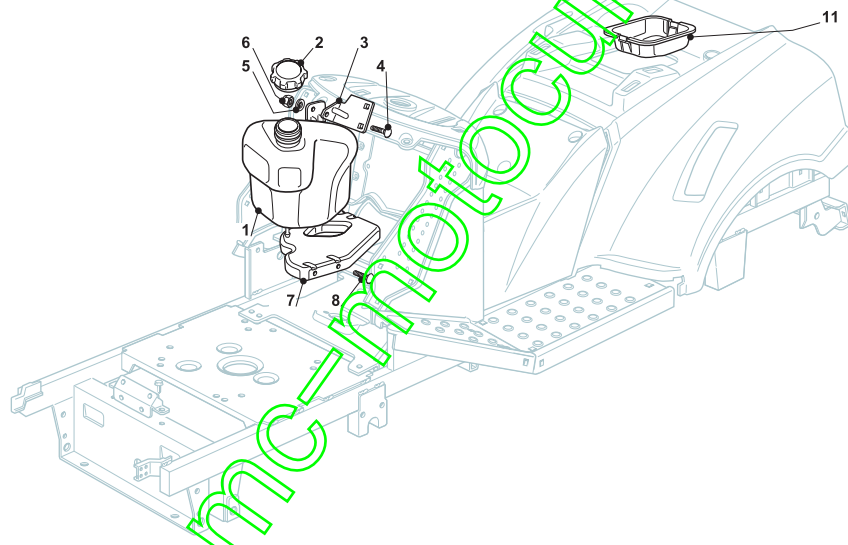

NJX 92 HYDRO

Ride-on 90 - 92 Tank - 4,5 Lt

Issue 10 - 2015

Fig.	Quantity	Part No	Description	Notes
1	1	325735124/0	Fuel Tank	
2	1	125795001/1	Cap	
3	1	325785291/0	Support	
4	1	112789195/0	Screw	
5	1	112581500/0	Grower	
6	1	112437503/0	Plate	
7	1	325785289/0	Support	
8	4	112735403/0	Screw	
11	1	325207176/0	Basin	

www.emc-motoculture.com