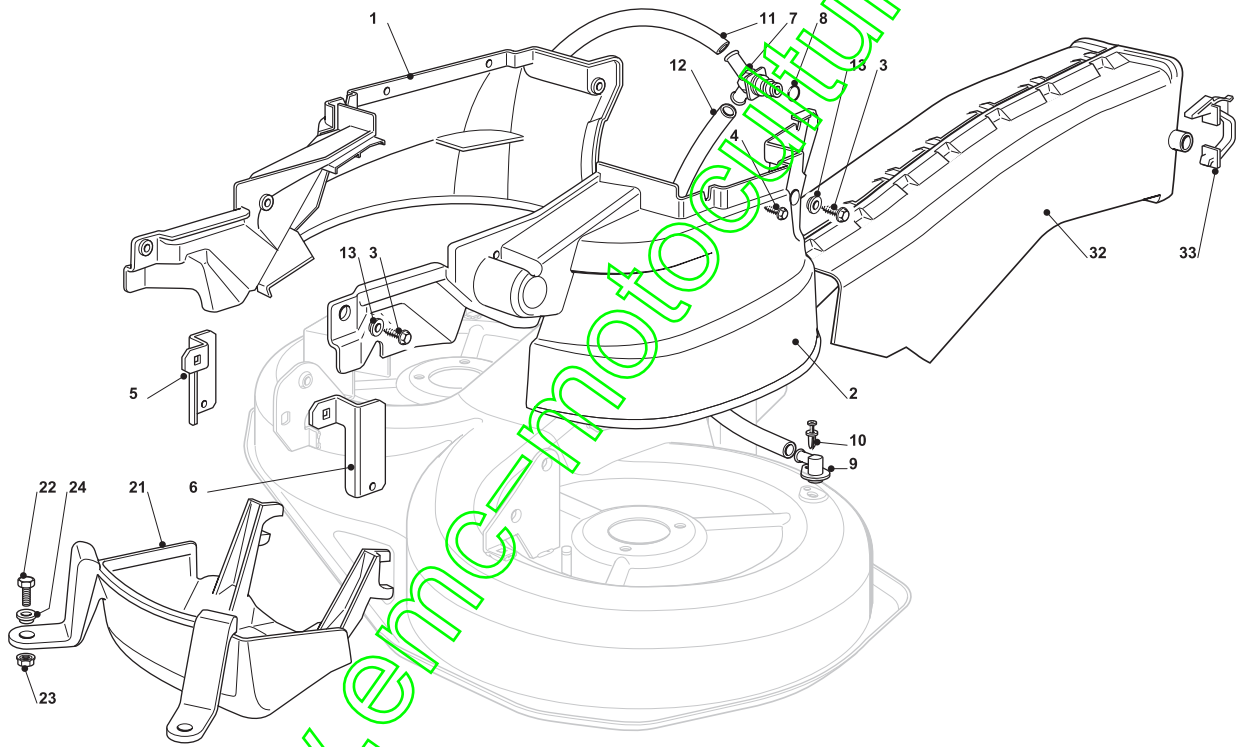

www.emc-motoculture.com

Fig.	Quantity	Part No	Description	Notes
1	1	325060121/1	Right Belt Protection Carter	
2	1	325060122/0	Belt Protection	
3	6	112735120/0	Screw	
4	4	112728535/0	Screw	
5	1	325774381/0	Bracket	
6	1	325774383/0	Bracket	
7	1	325033066/0	Water Hose Connection	
8	1	112000970/0	Ring (Benzing)	
9	2	325033065/0	Water Hose Connection	
10	2	112500030/0	Rivet	
11	1	325869069/0	Washing Tube	
12	1	325869068/0	Washing Tube	
13	6	325160039/0	Spacer	
21	1	325060127/0	Belt Protection, Left - Right	
22	2	112791400/0	Screw	
23	2	112154510/0	Nut	
24	2	325160039/0	Spacer	
32	1	382108008/0	Conveyor	
33	2	325774373/0	Clamp	