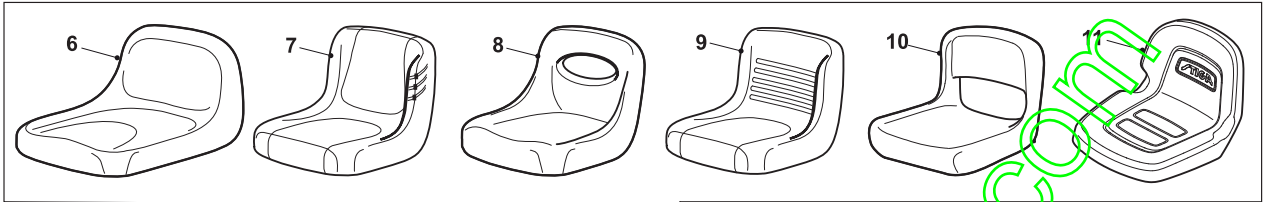

www.emc-motoculture.com

Fig.	Quantity	Part No	Description	Notes
1	1	125961212/0	Steering Wheel	Grey
1	1	125961216/0	Steering Wheel	Black
1	1	125961209/0	Steering Wheel	
1	1	125961201/0	Steering Wheel	
2	1	325580500/0	Cap	Grey
2	1	325580501/0	Cap	Black
3	1	325961222/1	Steering wheel	
4	1	325580508/0	Steering Plate Cover	only for STIGA models
5	1	112620299/0	Elastic Pin	
6	1	125722470/0	Seat	
7	1	125722463/0	Seat	
8	1	125722453/1	Seat	
9	1	125722471/0	Seat	
10	1	125722456/0	Seat	
11	1	125722478/1	Seat	
12	1	125430285/0	Spring	
13	1	112789000/0	Screw	
14	1	112154330/0	Nut	
15	1	327063021/1	Cam	
16	2	112789100/0	Screw	
17	2	112523020/0	Washer	
18	2	112154330/0	Nut	
19	1	325547033/2	Seat Plate	
20	4	112793101/0	Screw	
21	4	112583500/0	Grower	
22	4	112523060/0	Washer	
23	2	112789000/0	Screw	
24	6	112604896/0	Crown Fastener	
25	1	125430285/0	Spring	
26	3	122517866/0	Pin	
27	1	325774575/0	Fulcrum Clamp	
28	1	112735661/0	Screw	
29	1	325318327/0	Lever	