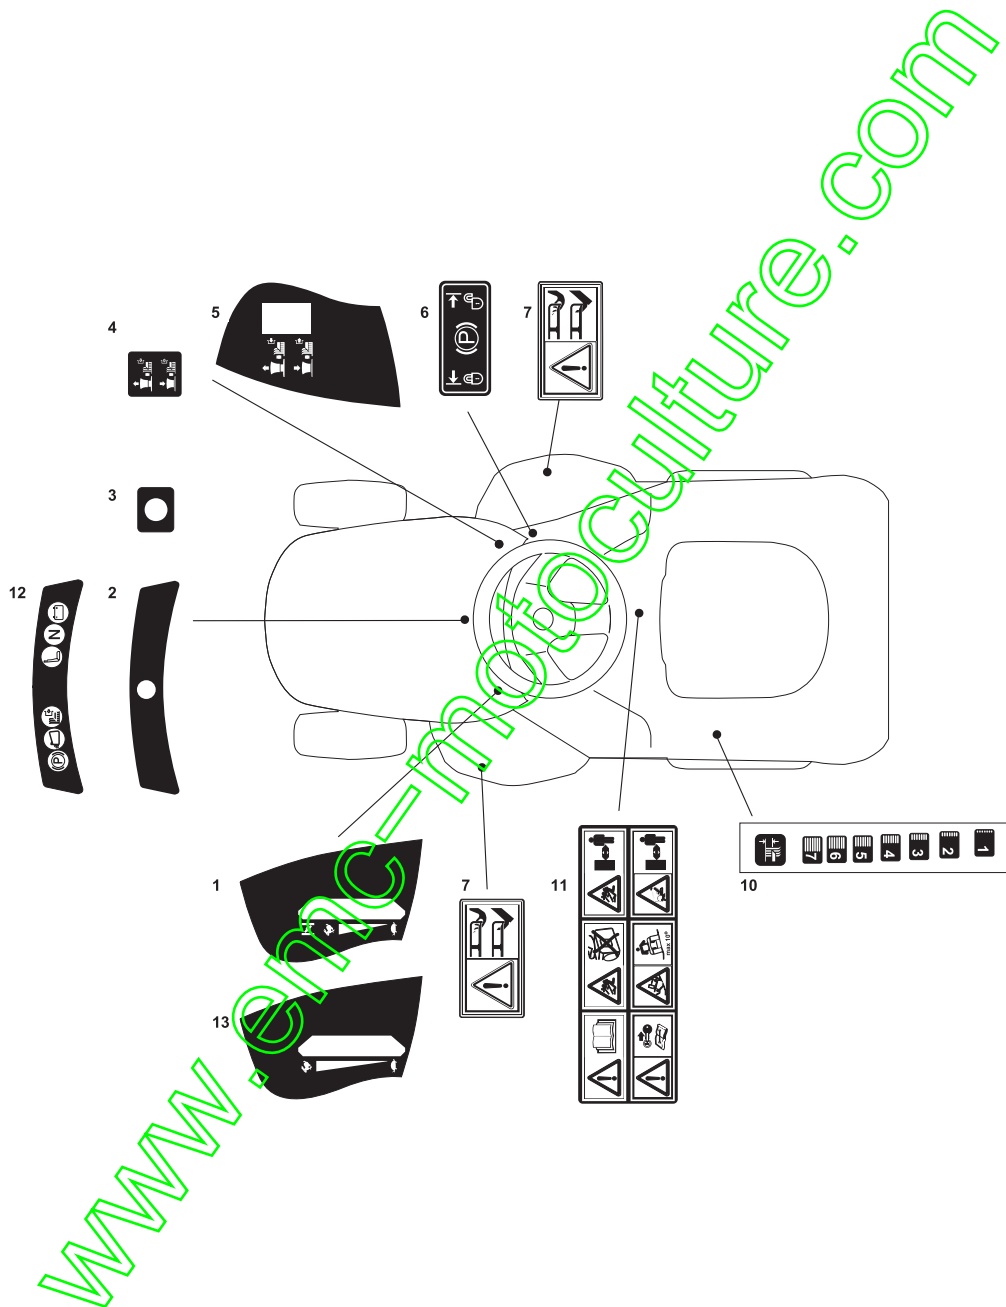

www.emc-motoculture.com

Fig.	Quantity	Part No	Description	Notes
1	1	114361440/0	Label	for NJTP-NJX-NJS-NJU-NJA models
2	1	125420024/0	Label	1 led
5	1	114361439/0	Label	for NJTP-NJX-NJS-NJU-NJA models
6	1	114361452/0	Label	
7	2	114356699/1	Label	
10	1	114361441/0	Label	
11	1	114361553/1	Label	
12	1	125420020/0	Label	6 led
13	1	114364616/0	Label	for Honda GXV390