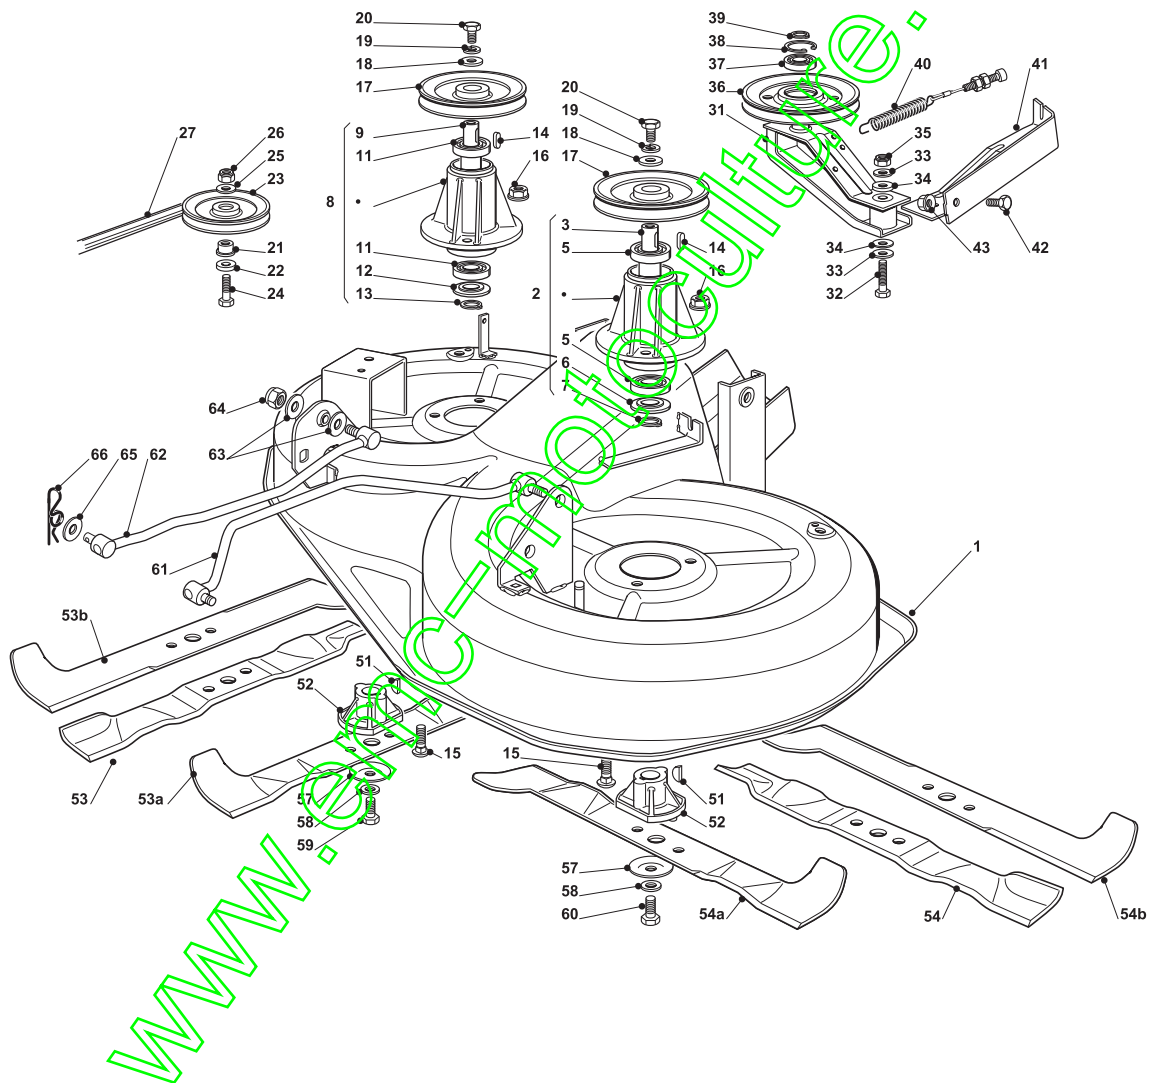

www.emc-motoculture.com

Fig.	Quantity	Part No	Description	Notes
1	1	382564075/0	Cutting Plate Black	Black
1	1	382564116/0	Cutting Plate Grey	Grey
1	1	382564091/0	Cutting Plate Red	Red
1	1	382564112/0	Cutting Plate Yellow	Yellow
2	1	382207202/0	Left Flange Ass.Y	
3	1	125020802/0	Shaft	
5	2	119216047/0	Bearing	
6	1	325160501/0	Dust Cover Disc	
7	1	112609260/0	Seeger	
8	1	382207203/0	Right Flange Assy	
9	1	125020803/0	Secondary Blade Shaft	
11	2	119216047/0	Bearing	
12	1	325160501/0	Dust Cover Disc	
13	1	112609260/0	Seeger	
14	2	112139480/0	Feather	
15	6	112818700/0	Screw	
16	6	112154210/0	Nut	
17	2	125601563/0	Pulley	
18	2	125670007/0	Washer	
19	2	112583500/0	Grower	
20	2	112793102/0	Screw	
21	1	125160079/0	Spacer	
22	1	125670007/0	Washer	
23	1	325601599/0	Pulley	
24	1	112691115/0	Screw	
25	1	112523060/0	Washer	
26	1	112155000/0	Nut	
27	1	135065701/0	Belt	
31	1	382318141/2	Lever	
32	1	112691700/0	Screw	
33	2	112523070/0	Washer	
34	2	322672152/0	Antifriction Washer	
35	1	112155000/0	Nut	
36	1	125601564/1	Pulley	
37	1	119216048/0	Bearing	
38	1	112610800/0	Seeger	
39	1	112609200/0	Seeger	
40	1	382004618/0	Wire	
41	1	382774215/3	Clamp	
42	1	112792611/0	Screw	
43	1	112293201/0	Nut	
51	2	112139100/0	Feather, Crankshaft Ø 22,2	
52	2	125463200/0	Blade Hub	
53	1	182004354/0	Right Blade, Winged	53a
53	1	182004345/1	Right Blade, Winged	53b
53	1	182004352/0	Right Mulching Blade	
54	1	182004353/0	Left Blade Mulching, Winged	54a
54	1	182004344/1	Left Blade, Winged	54b
54	1	181004346/3	Blade	
57	2	122160400/0	Elastic Disc	
58	2	112523080/0	Washer	

Fig.	Quantity	Part No	Description	Notes
59	1	112735695/1	Screw	
60	1	112735694/0	Screw	
61	1	382000535/0	Equalizer Rod	
62	1	382000533/0	Equalizer Rod	
63	4	325670008/1	Washer	
64	2	112156602/0	Nut	
65	2	325670008/1	Washer	
66	2	124487998/0	Cotter Pin	