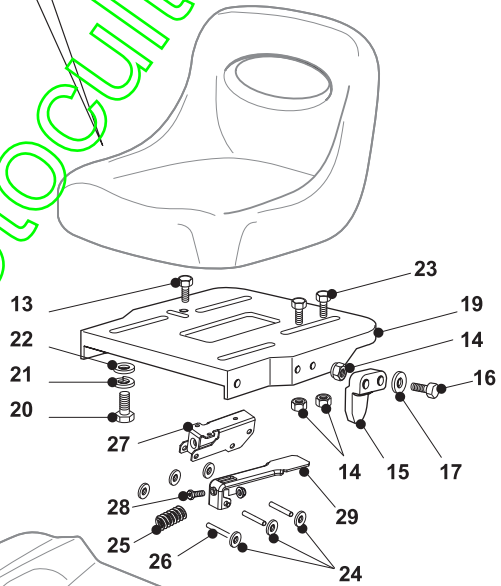

www.emc-motoculture.com

Fig.	Quantity	Part No	Description	Notes
1	1	125961212/0	Steering Wheel	Grey
1	1	125961216/0	Steering Wheel	Black
1	1	125961209/0	Steering Wheel	
1	1	125961201/0	Steering Wheel	
2	1	325580500/0	Cap	Grey
2	1	325580501/0	Cap	Black
3	1	325961222/1	Steering wheel	
4	1	325580508/0	Steering Plate Cover	only for STIGA models
5	1	112620299/0	Elastic Pin	
6	1	125722470/0	Seat	
7	1	125722463/0	Seat	
8	1	125722453/1	Seat	
9	1	125722471/0	Seat	
10	1	125722456/0	Seat	
11	1	125722478/1	Seat	
12	1	125430285/0	Spring	
13	1	112789000/0	Screw	
14	1	112154330/0	Nut	
15	1	327063021/1	Cam	
16	2	112789100/0	Screw	
17	2	112523020/0	Washer	
18	2	112154330/0	Nut	
19	1	325547033/2	Seat Plate	
20	4	112793101/0	Screw	
21	4	112583500/0	Grower	
22	4	112523060/0	Washer	
23	2	112789000/0	Screw	
24	6	112604896/0	Crown Fastener	
25	1	125430285/0	Spring	
26	3	122517866/0	Pin	
27	1	325774575/0	Fulcrum Clamp	
28	1	112735661/0	Screw	
29	1	325318327/0	Lever	