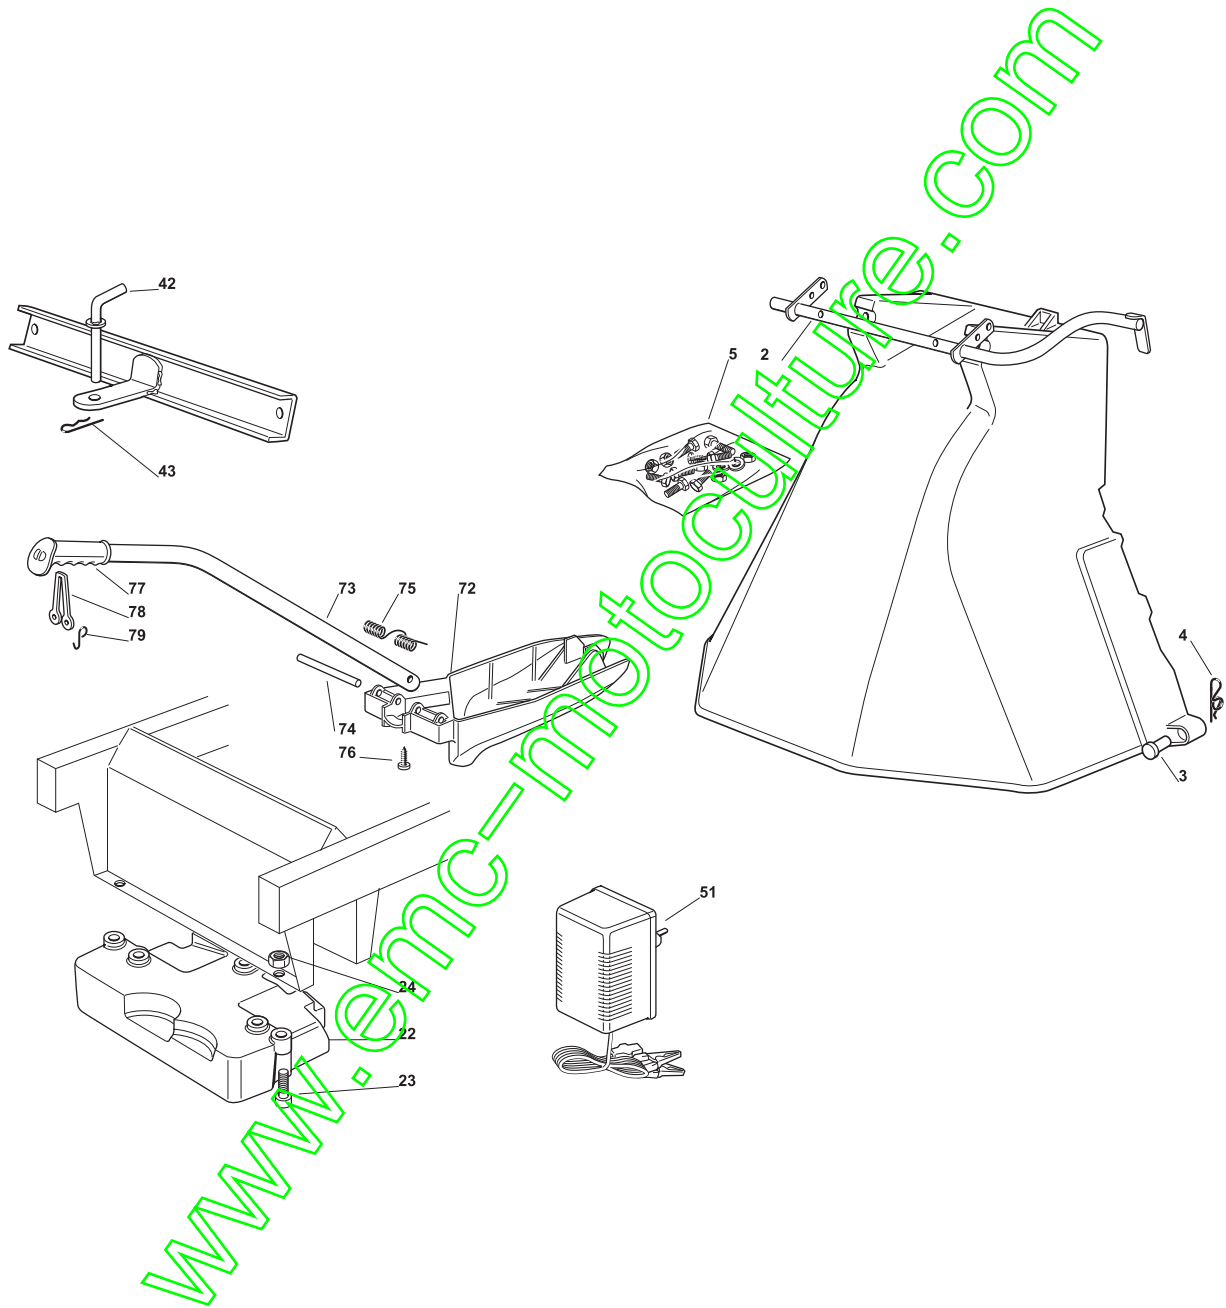

www.emc-motoculture.com

Fig.	Quantity	Part No	Description	Notes
2	1	382869035/0	Stone Guard Tube	
3	2	125510022/0	Pin	
4	2	124487998/0	Cotter Pin	
5	1	382180062/0	Outfit, Screws	
22	1	125519997/1	Front Weight Tc	
23	3	112760520/0	Screw	
24	3	112155000/0	Nut	
42	1	125510021/1	Hitch Pin	
43	1	124487999/0	Spring Pin	
51	1	182180050/0	Battery Charger	CE plugg
51	1	182180052/0	Battery Charger	UK plugg
72	1	325140093/0	Deflector	
73	1	325394007/0	Handle	
74	1	125510077/0	Pin	
75	1	125430245/0	Spring	
76	1	112735410/0	Screw	
77	1	325280000/1	Handgrip	
78	1	125840011/1	Tie Rod	
79	2	125253004/0	Mulch.Kit Fixing Hook	