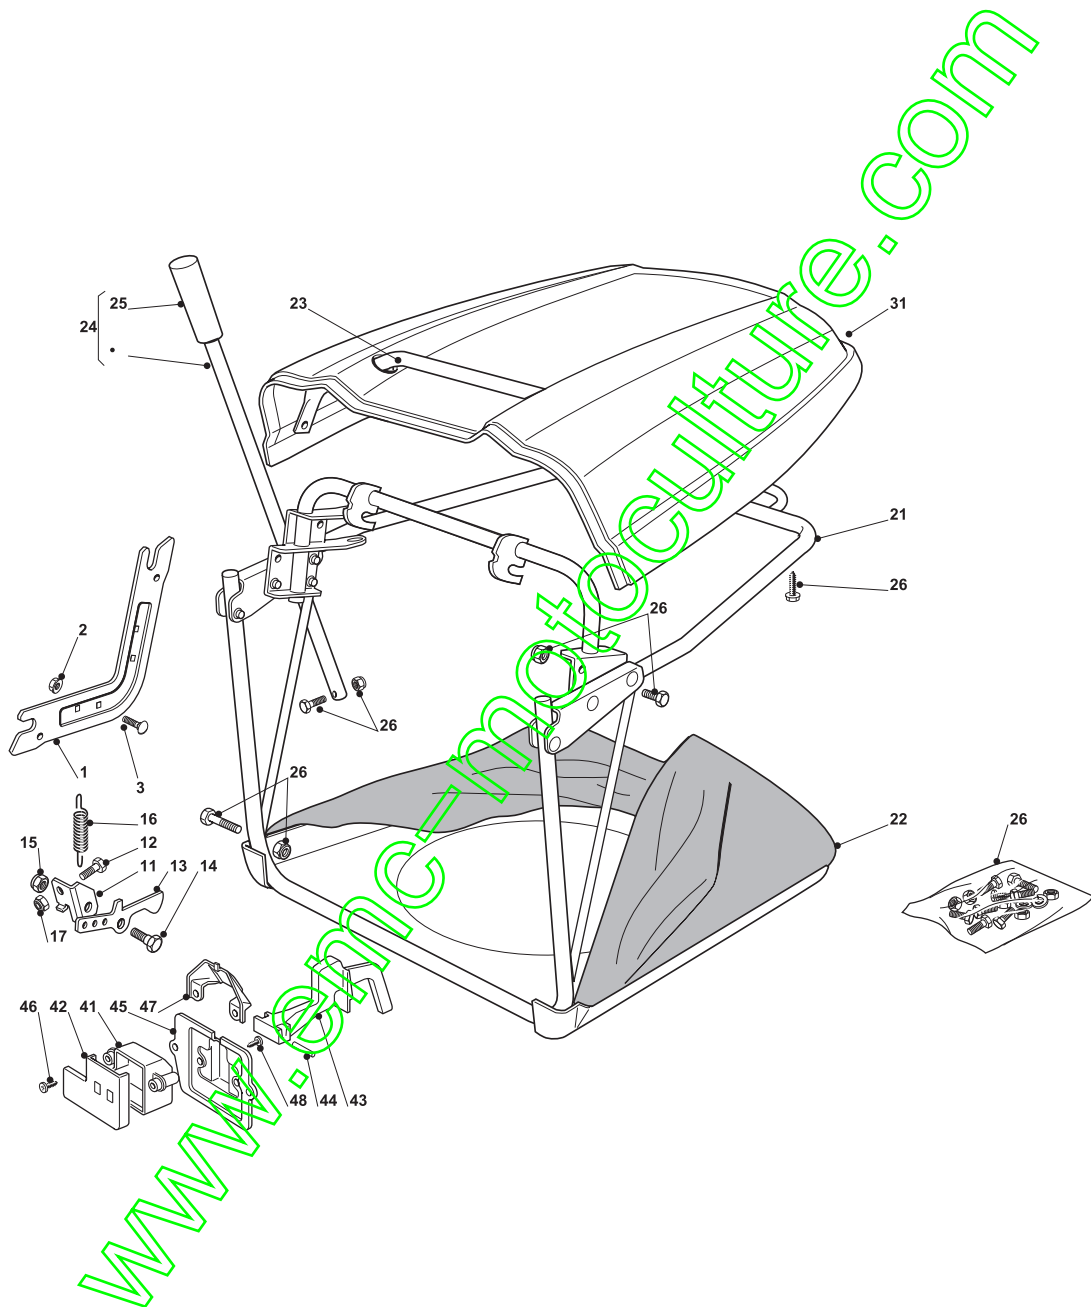

www.emc-motoculture.com

Fig.	Quantity	Part No	Description	Notes
1	2	325785275/0	Support	
2	4	112818690/0	Screw	
3	4	112293201/0	Nut	
11	1	325755031/1	Bracket	
12	1	112789000/0	Screw	
13	1	325774315/1	Bracket	
14	1	125510080/1	Pin	
15	1	112292102/0	Nut	
16	1	122450432/0	Spring	
17	1	112154330/0	Nut	
21	1	382800111/0	Front Frame	
22	1	182105973/0	Grasscatcher	
23	1	382394003/0	Front Handle	
24	1	382869023/0	Rod	
25	1	125394508/0	Knob	
26	1	382180048/0	Screw	
31	1	325110319/0	Yellow Grass-Catcher Cover	Yellow
31	1	325110320/0	Red Grass-Catcher Cover	Red
31	1	325110342/0	Grey Grass-Catcher Cover	Grey
31	1	325110413/0	Black Grass-Catcher Cover	Black
31	1	325110421/0	White Grass-Catcher Cover	White
41	1	125600041/0	Grassc.Full Micro Protection	
42	1	125600042/0	Grasscatcher Micro Prot Cover	
43	1	125318124/0	Full Grassc. Microswitch Cover	
44	1	112400030/0	Pin	
45	1	325785272/0	Micro Protection	
46	1	112728510/0	Screw	
47	1	125600048/0	Empty Micro Grassc.Protection Cover	
48	2	112735110/0	Screw	