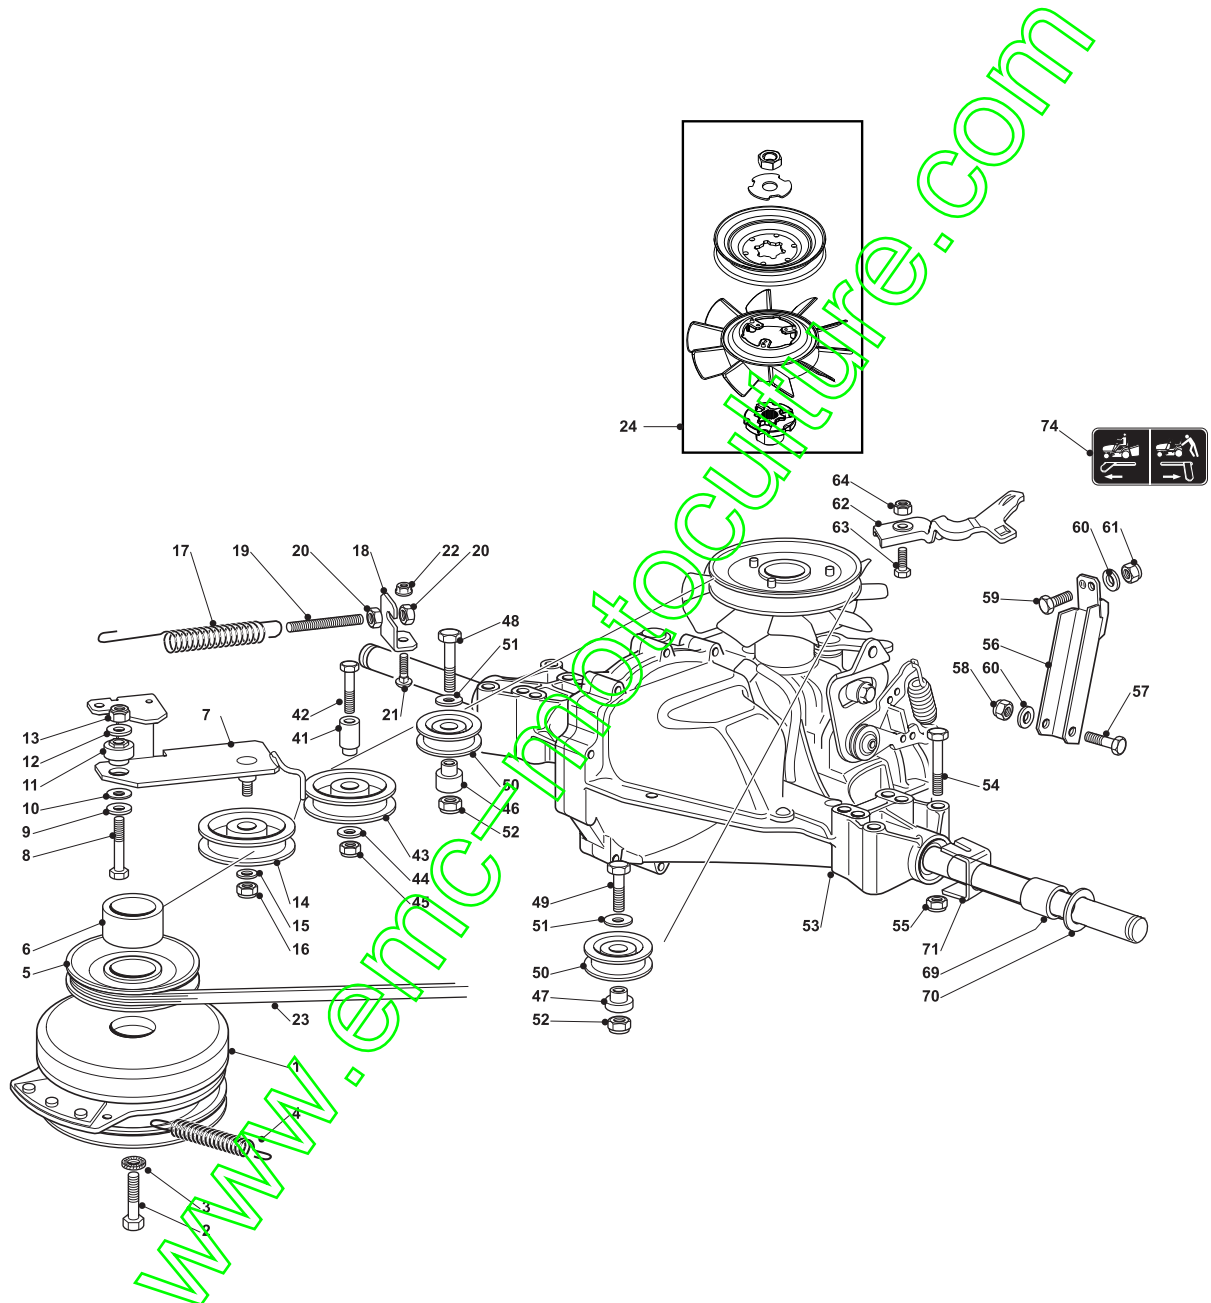

Fig.	Quantity	Part No	Description	Notes
1	1	118399063/0	Electromagnetic Clutch	
2	1	112737320/0	Screw	
3	1	112543000/0	Washer	
4	1	122430216/0	Tension Spring	
5	1	125601577/0	Pulley	
6	1	125160021/0	Spacer	
7	1	382318217/0	Lever	
8	1	112691115/0	Screw	
9	1	112523060/0	Washer	
10	1	327670055/0	Antifriction Washer	
11	1	125510087/0	Pin	
12	1	112523060/0	Washer	
13	1	112155000/0	Nut	
14	1	125601554/0	Pulley	
15	1	112523060/0	Washer	
16	1	112155000/0	Nut	
17	1	125430260/0	Spring	
18	1	325755049/0	Bracket	
19	1	125840005/0	Tie Rod	
20	2	112293200/0	Nut	
21	1	112818690/0	Screw	
22	1	112293201/0	Nut	
24	1	118802723/0	Fan Kit	
41	1	125160080/0	Pin	
42	1	112691800/0	Screw	
43	1	325601599/0	Pulley	
44	1	112523060/0	Washer	
45	1	112155000/0	Nut	
46	1	125160024/2	Right Spacer	
47	1	125160030/2	Left Spacer	
48	1	112691400/0	Screw	
49	1	112691115/0	Screw	
50	2	125601588/0	Pulley	
51	2	122671653/0	Washer	
52	2	112155000/0	Nut	
53	1	118400919/2	Rear Axle (Hydro-Gear T2-Adbf-2X3C-17X1)	
54	4	112691600/0	Screw	
55	4	112154210/0	Nut	
56	1	382795199/0	Support	
57	1	112691700/0	Screw	
58	1	112155000/0	Nut	
59	1	112793701/0	Screw	
60	2	112523060/0	Washer	
61	1	112155000/0	Nut	
62	1	325318253/0	Lever	
63	1	112791213/1	Screw	
64	1	112154210/0	Nut	
69	2	125160058/0	Spacer	
70	2	125670005/1	Washer	
71	2	325670025/0	Washer	
74	1	114361451/0	Label