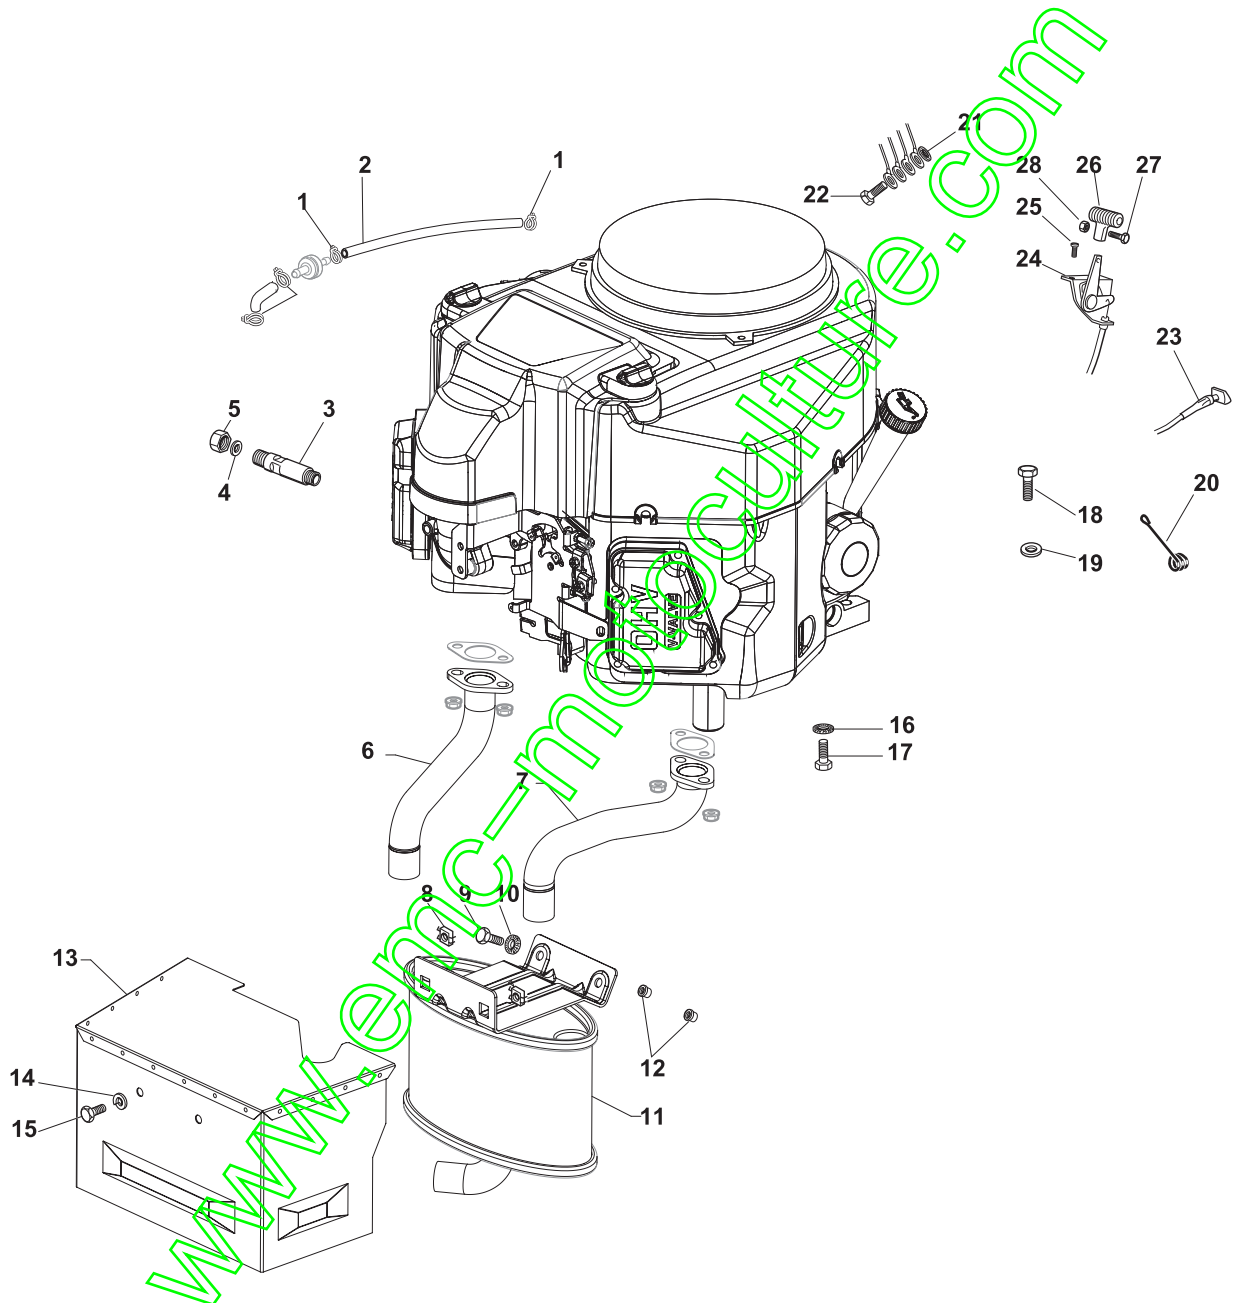

www.emc-motoculture.com

Fig.	Quantity	Part No	Description	Notes
1	2	118375051/1	Fair Led	
2	1	138780531/0	Fuel Tube	
3	1	125598050/0	Oil Discharge Extension	
4	1	118401001/1	Oil Seal	
5	1	118737849/0	Plug	
6	1	118738256/0	Left Exhaust Connection	
7	1	118738257/0	Right Exhaust Connection	
8	3	112360425/0	Nut	
9	3	112793102/0	Screw	
10	2	112540260/0	Grower	
11	1	182750014/0	Muffler	
12	2	112280100/0	Nut	
13	1	382598065/0	Muffler Protection	
14	2	112792611/0	Screw	
15	2	112583500/0	Grower	
16	4	112540070/0	Washer	
17	4	112735821/0	Screw	
18	1	112792611/0	Screw	
19	1	112521350/0	Washer	
20	1	125430252/0	Spring	
21	3	112540260/0	Grower	
22	3	112793102/0	Screw	
23	1	112540260/0	Grower	
24	1	182000201/2	Accelerator	
25	2	125943012/0	Screw	
26	1	325592000/0	Knob	
27	1	112726388/0	Screw	
28	1	112290800/0	Nut	

www.emc-motoculture.com

Fig.	Quantity	Part No	Description	Notes
1	2	118375051/1	Fair Led	
2	1	138780531/0	Fuel Tube	
3	1	125598060/0	Oil Discharge Extension	
4	1	118401001/1	Oil Seal	
5	1	118737849/0	Plug	
6	1	118738256/0	Left Exhaust Connection	
7	1	118738257/0	Right Exhaust Connection	
8	3	112360425/0	Nut	
9	3	112793102/0	Screw	
10	2	112540260/0	Grower	
11	1	182750003/0	Muffler Assy	
12	2	112280100/0	Nut	
13	1	382598065/0	Muffler Protection	
14	2	112792611/0	Screw	
15	2	112583500/0	Grower	
16	4	112540070/0	Washer	
17	4	112735821/0	Screw	
18	1	112792611/0	Screw	
19	1	112521350/0	Washer	
20	1	125430252/0	Spring	
21	3	112540260/0	Grower	
22	3	112793102/0	Screw	
23	1	112540260/0	Grower	
24	1	182000201/2	Accelerator	
25	2	125943012/0	Screw	
26	1	325592000/0	Knob	
27	1	112726388/0	Screw	
28	1	112290800/0	Nut	