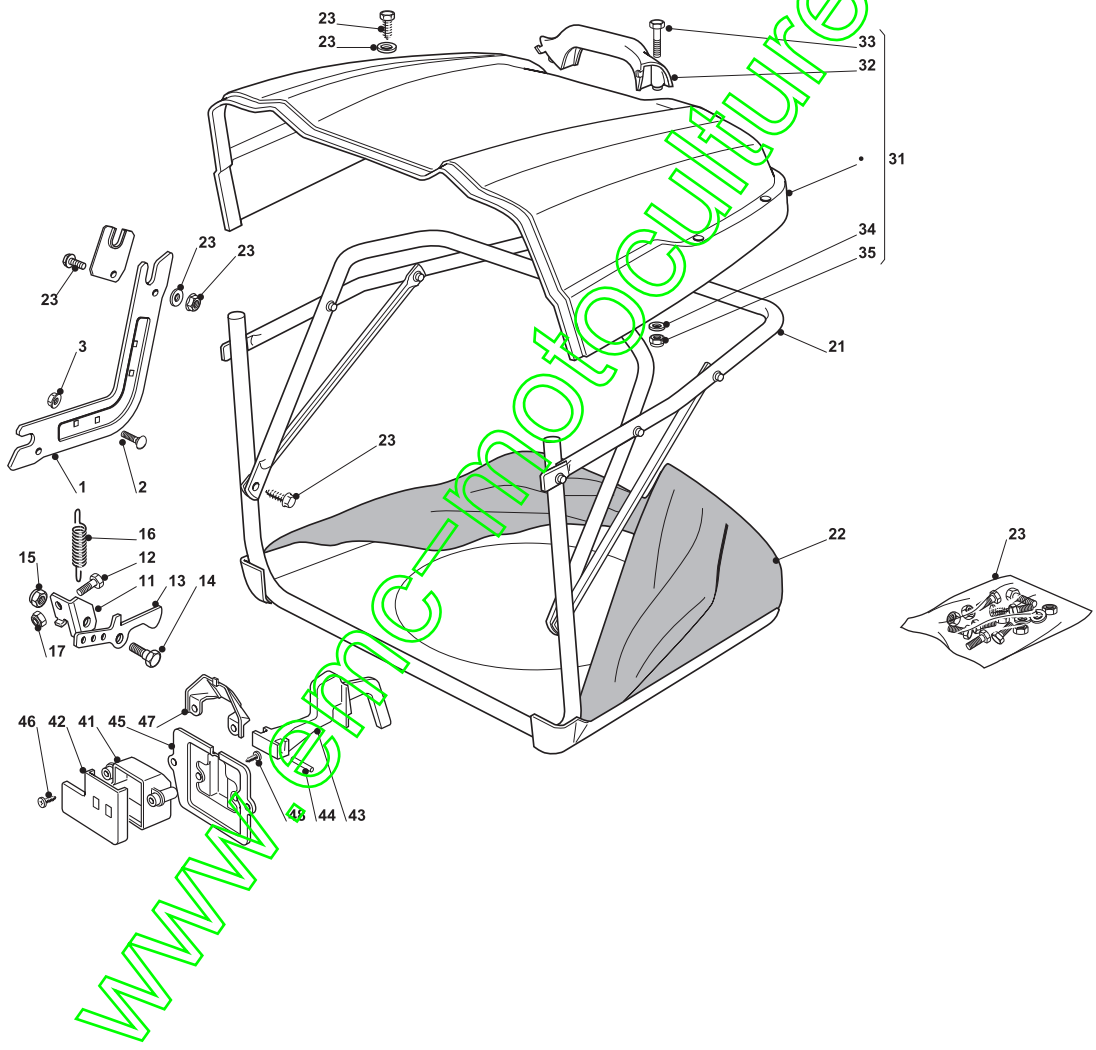

www.emc-motoculture.com

Fig.	Quantity	Part No	Description	Notes
1	2	325785275/0	Support	
2	4	112818690/0	Screw	
3	4	112293201/0	Nut	
11	1	325755031/1	Bracket	
12	1	112789000/0	Screw	
13	1	325774315/1	Bracket	
14	1	125510080/1	Pin	
15	1	112292102/0	Nut	
16	1	122450432/0	Spring	
17	1	112154330/0	Nut	
21	1	382800110/0	Front Frame	
22	1	182105974/0	Grasscatcher	
23	1	382180120/0	Screw	
31	1	382110273/1	Black Grass-Catcher Cover	
32	1	127394000/0	Handle	
33	2	112789020/0	Screw	
34	2	112523020/0	Washer	
35	2	112154330/0	Nut	
41	1	125600041/0	Grassc.Full Micro Protection	
42	1	125600042/0	Grasscatcher Micro Prot Cover	
43	1	125318124/0	Full Grassc. Microswtich Cover	
44	1	112400030/0	Pin	
45	1	325785272/0	Micro Protection	
46	1	112728510/0	Screw	
47	1	125600048/0	Empty Micro Grassc. Protection Cover	
48	2	112735110/0	Screw	