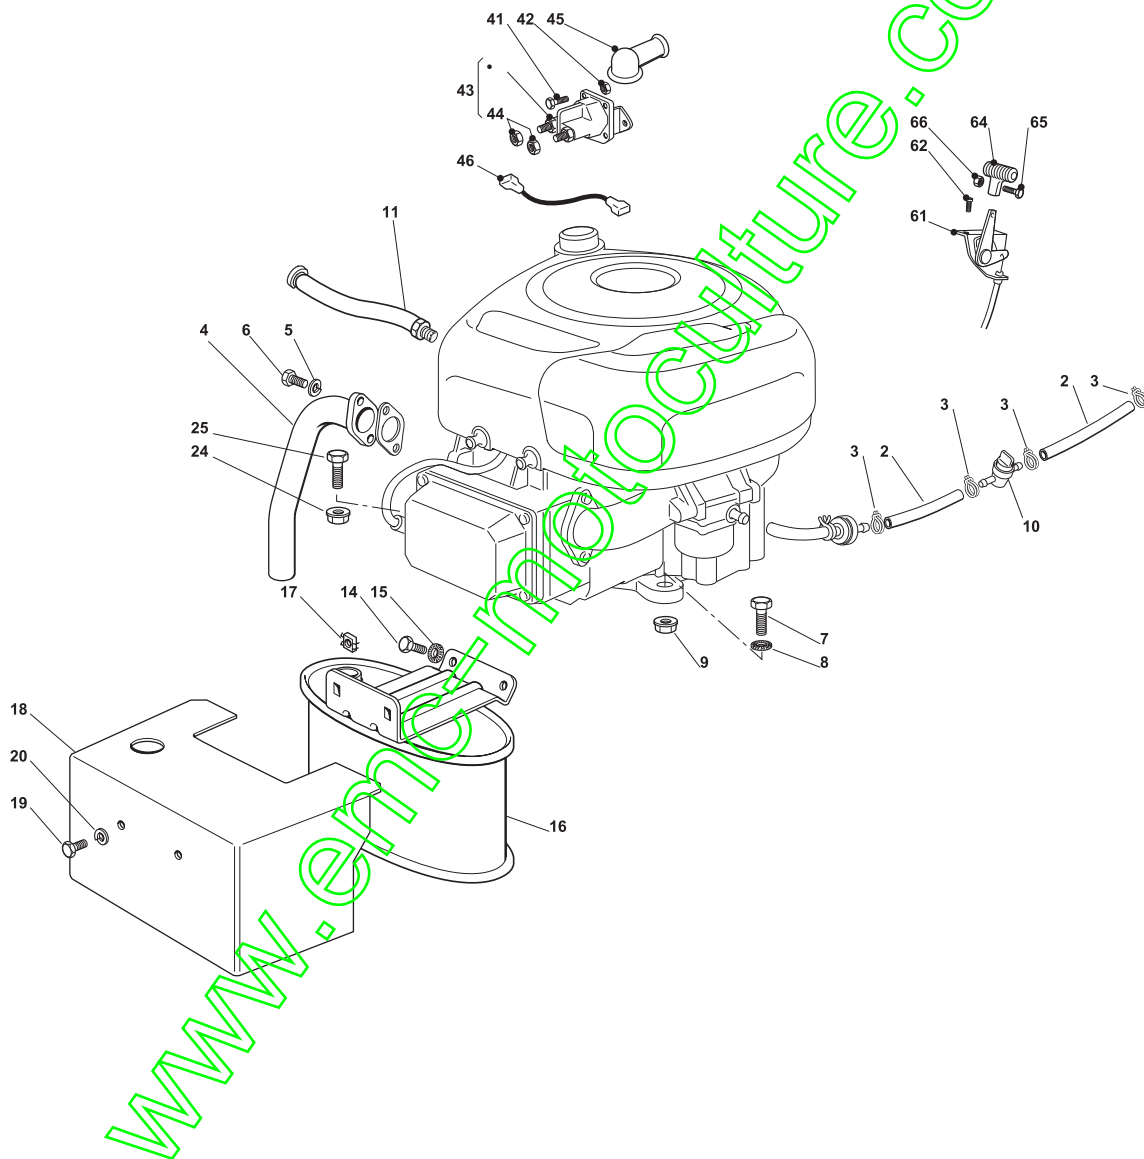

Fig.	Quantity	Part No	Description	Notes
13	1	382318289/0	Brake Lever I Rod	
1	1	382500029/1	Pedal	
2	1	325110416/0	Clamp Cover	
3	2	327546015/2	Plate	
4	4	112729601/1	Screw	
5	1	382000627/0	Rod (Hydro-Gear)	
6	1	112521350/0	Washer	
7	1	112155000/0	Nut	
8	1	112521350/0	Washer	
9	1	112155000/0	Nut	
10	1	325785261/0	Support	
11	2	112815200/0	Screw	
12	2	112292102/0	Nut	
14	1	122524970/3	Pin	
15	1	112155000/0	Nut	
16	1	125430213/0	Spring	
20	1	325060034/1	Cam	
21	2	112735404/0	Screw	
22	1	325547375/0	Plate	
23	2	112793102/0	Screw	
24	2	112293201/0	Nut	
25	1	119410614/0	Microswitch	
31	1	382000605/1	Drive Pedal	
32	1	325110417/0	Clamp Cover Front	
33	1	325110418/0	Clamp Cover Rear	
34	2	325785185/0	Support	
35	2	327546015/2	Plate	
36	4	112815245/0	Screw	
37	4	112154510/0	Nut	
38	1	382000578/0	Rod	
39	2	112523040/0	Washer	
40	2	112000940/0	Benzing Ring	
41	1	382394853/0	Switch Ass.Y	
42	1	119410609/0	Microswitch	
43	2	112735602/0	Screw	
44	2	112581100/0	Grower	
45	2	112290791/0	Nut	
46	2	112735110/0	Screw	
47	1	382318289/0	Brake Lever I Rod	
48	1	125430213/0	Spring	
49	1	325253007/1	Brake Hook	
50	1	1125033119/0	Rod	
51	1	122041980/0	Bushing	
52	1	119410613/0	Microswitch	
53	1	325785261/0	Support	
54	1	112155010/0	Nut	
55	4	112292102/0	Nut	
61	1	325207171/0	Cover (Hydro)	
62	2	112735402/0	Screw	
63	4	112523050/0	Washer	