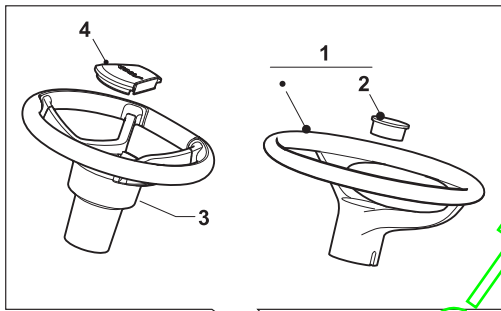

www.emc-motoculture.com

Fig.	Quantity	Part No	Description	Notes
1	1	125961212/0	Steering Wheel	Grey
1	1	125961216/0	Steering Wheel	Black
1	1	125961209/0	Steering Wheel	
1	1	125961201/0	Steering Wheel	
2	1	325580500/0	Cap	Grey
2	1	325580501/0	Cap	Black
3	1	325961222/1	Steering wheel	
4	1	325580508/0	Steering Plate Cover	only for STIGA models
5	1	112620299/0	Elastic Pin	
6	1	125722470/0	Seat	
7	1	125722463/0	Seat	
8	1	125722453/1	Seat	
9	1	125722471/0	Seat	
10	1	125722456/0	Seat	
11	1	125722478/1	Seat	
12	1	125430285/0	Spring	
13	1	112789000/0	Screw	
14	1	112154330/0	Nut	
15	1	327063021/1	Cam	
16	2	112789100/0	Screw	
17	2	112523020/0	Washer	
18	2	112154330/0	Nut	
19	1	325547033/2	Seat Plate	
20	4	112793101/0	Screw	
21	4	112583500/0	Grower	
22	4	112523060/0	Washer	
23	2	112789000/0	Screw	
24	6	112604896/0	Crown Fastener	
25	1	125430285/0	Spring	
26	3	122517866/0	Pin	
27	1	325774575/0	Fulcrum Clamp	
28	1	112735661/0	Screw	
29	1	325318327/0	Lever	