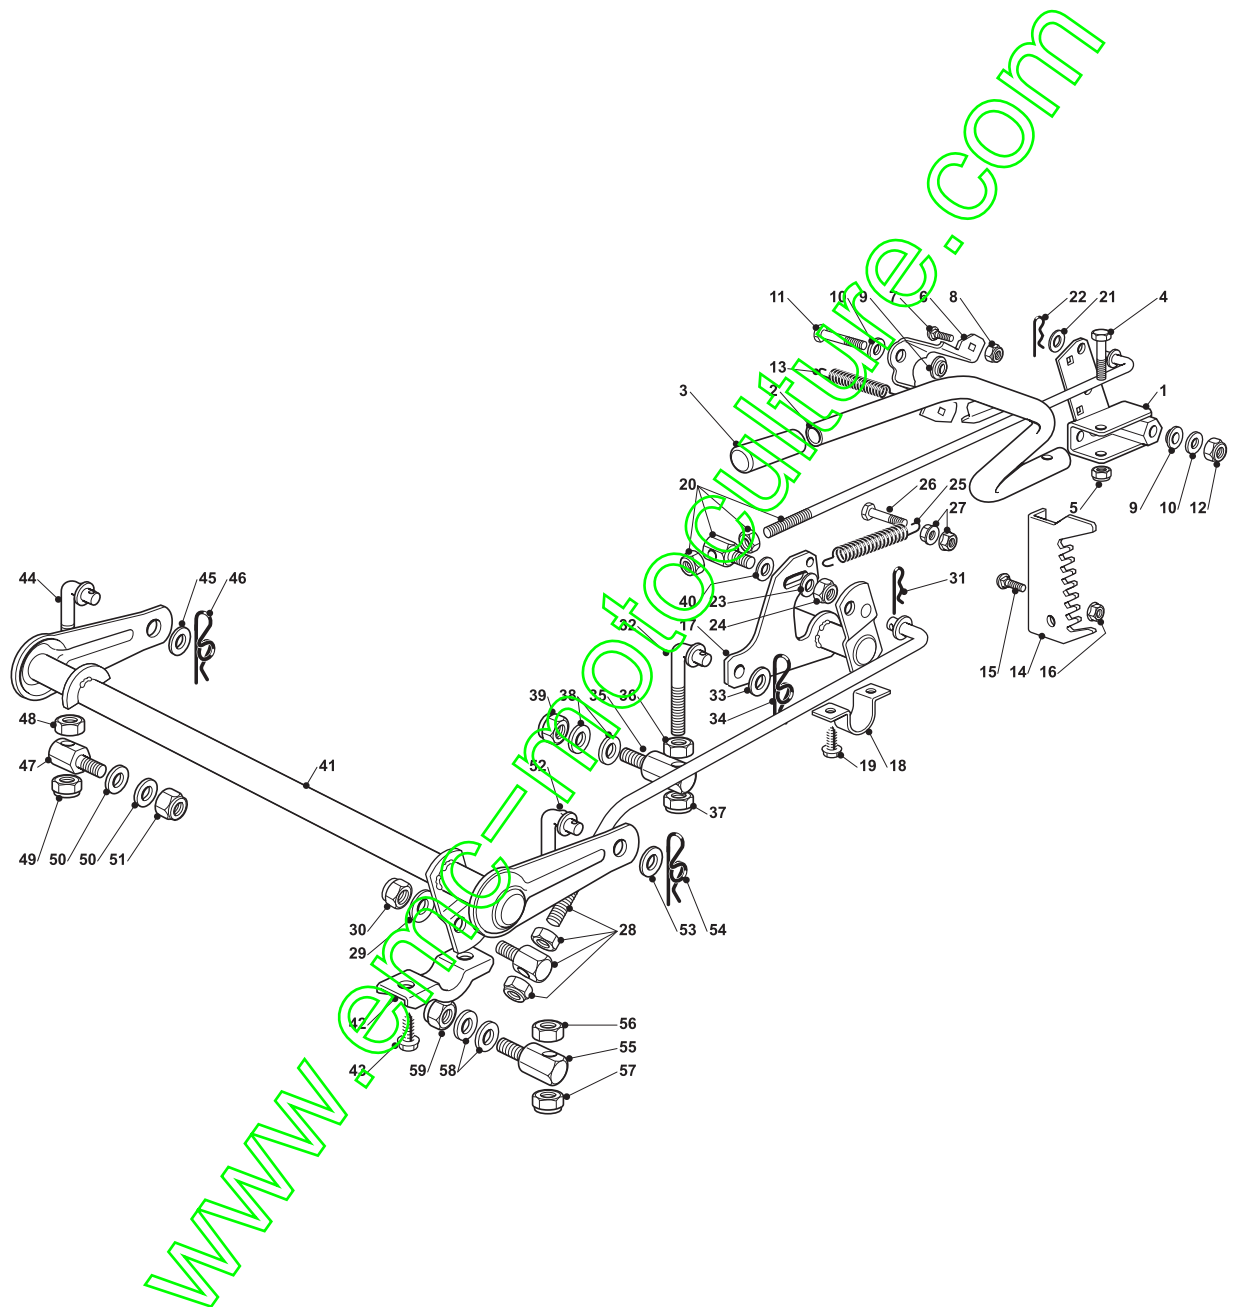

NJX 92 HYDRO

Ride-on 90 - 92 Hydrogear Transmission

Issue 10 - 2015

Fig.	Quantity	Part No	Description	Notes
23	1	135062019/0	Belt	

www.emc-motoculture.com

Fig.	Quantity	Part No	Description	Notes
1	1	382774249/0	Clamp	
2	1	382318219/1	Lever	
3	1	125394508/0	Knob	
4	1	112674700/0	Screw	
5	1	112154510/0	Nut	
6	1	325650113/0	Plate	
7	2	112818690/0	Screw	
8	2	112155000/0	Nut	
9	2	122041980/0	Bushing	
10	2	112523060/0	Washer	
11	1	112691600/0	Screw	
12	1	112155000/0	Nut	
13	1	125430259/0	Spring	
14	1	325735511/0	Sector	
15	2	112818690/0	Screw	
16	2	112293201/0	Nut	
17	1	382000387/0	Axle	
18	2	325547041/1	Plate	
19	4	112731580/0	Screw	
20	1	382000618/0	Rod	
21	1	325670011/0	Antifriction Washer	
22	1	124487997/0	Cotter Pin	
23	1	112523040/0	Washer	
24	1	112154210/0	Nut	
25	1	122446402/0	Spring	
26	1	112792410/0	Screw	
27	2	112292102/0	Nut	
28	1	382000537/0	Connecting Rod	
29	2	325670008/1	Washer	
30	1	112156602/0	Nut	
31	1	124487998/0	Cotter Pin	
32	1	125840025/0	Tie Rod	
33	1	325670008/1	Washer	
34	1	124487998/0	Cotter Pin	
35	1	125510090/0	Pin	
36	1	112295200/0	Nut	
37	1	112156602/0	Nut	
38	2	325670008/1	Washer	
39	1	112156602/0	Nut	
40	2	112521360/0	Washer	
41	1	382000385/0	Axle	
42	2	327546015/2	Plate	
43	4	112731350/0	Screw	
44	1	125840024/0	Tie Rod	
45	1	325670008/1	Washer	
46	1	124487998/0	Cotter Pin	
47	1	125510098/0	Pin	
48	1	112295200/0	Nut	
49	1	112156602/0	Nut	
50	2	325670008/1	Washer	
51	1	112156602/0	Nut	

Fig.	Quantity	Part No	Description	Notes
52	1	125840025/0	Tie Rod	
53	1	325670008/1	Washer	
54	1	124487998/0	Cotter Pin	
55	1	125510090/0	Pin	
56	1	112295200/0	Nut	
57	1	112156602/0	Nut	
58	2	325670008/1	Washer	
59	1	112156602/0	Nut	