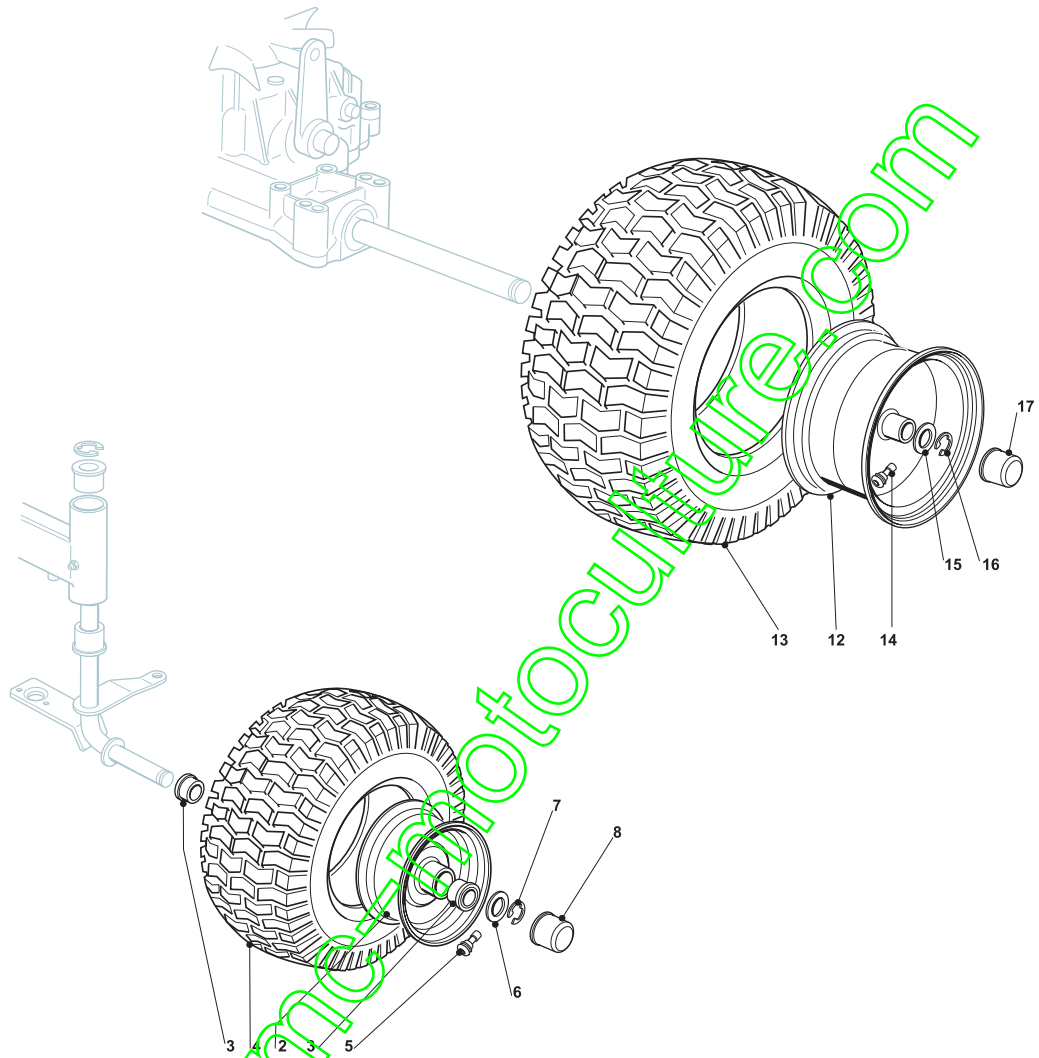

Fig.	Quantity	Part No	Description	Notes
2	2	182000598/0	Rimm	
3	4	125122200/2	Bearing	
4	2	125590014/0	Tyre	13 inch
4	2	127590066/0	Tyre	15 inch
5	2	125950000/0	Valve	
6	2	125670005/1	Washer	
7	2	112001000/0	Benzing Ring	
8	2	122110230/0	Hub Cover	Standard black hub version
12	2	182000599/0	Rimm	
13	2	125590015/0	Tyre	
14	2	125950000/0	Valve	
15	2	125670005/1	Washer	
16	2	112001010/0	Benzing Ring	
17	2	122110230/0	Hub Cover	Standard black hub version

www.emc-motoculture.com