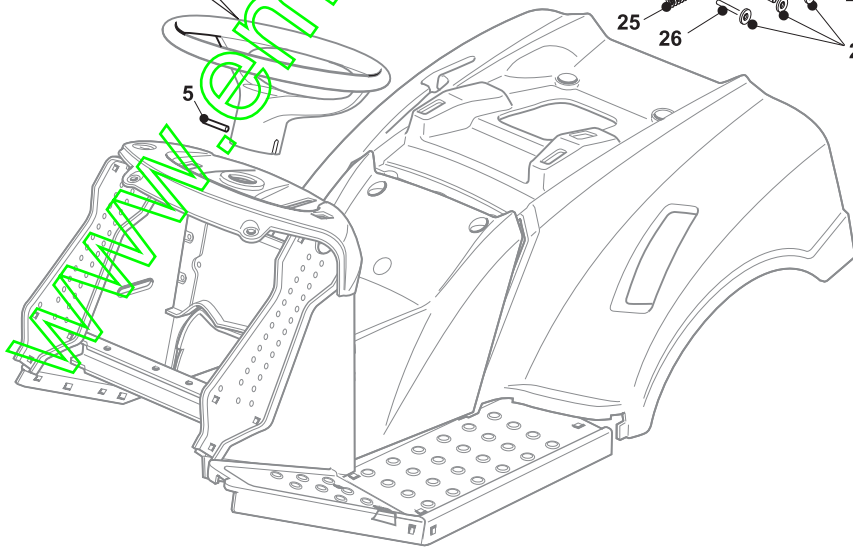

www.emc-motoculture.com

Fig.	Quantity	Part No	Description	Notes
1	1	125961212/0	Steering Wheel	Grey
1	1	125961216/0	Steering Wheel	Black
1	1	125961209/0	Steering Wheel	
1	1	125961201/0	Steering Wheel	
2	1	325580500/0	Cap	Grey
2	1	325580501/0	Cap	Black
3	1	325961222/1	Steering wheel	
4	1	325580508/0	Steering Plate Cover	only for STIGA models
5	1	112620299/0	Elastic Pin	
6	1	125722470/0	Seat	
7	1	125722463/0	Seat	
8	1	125722453/1	Seat	
9	1	125722471/0	Seat	
10	1	125722456/0	Seat	
11	1	125722478/1	Seat	
12	1	125430285/0	Spring	
13	1	112789000/0	Screw	
14	1	112154330/0	Nut	
15	1	327063021/1	Cam	
16	2	112789100/0	Screw	
17	2	112523020/0	Washer	
18	2	112154330/0	Nut	
19	1	325547033/2	Seat Plate	
20	4	112793101/0	Screw	
21	4	112583500/0	Grower	
22	4	112523060/0	Washer	
23	2	112789000/0	Screw	
24	6	112604896/0	Crown Fastener	
25	1	125430285/0	Spring	
26	3	122517866/0	Pin	
27	1	325774575/0	Fulcrum Clamp	
28	1	112735661/0	Screw	
29	1	325318327/0	Lever	