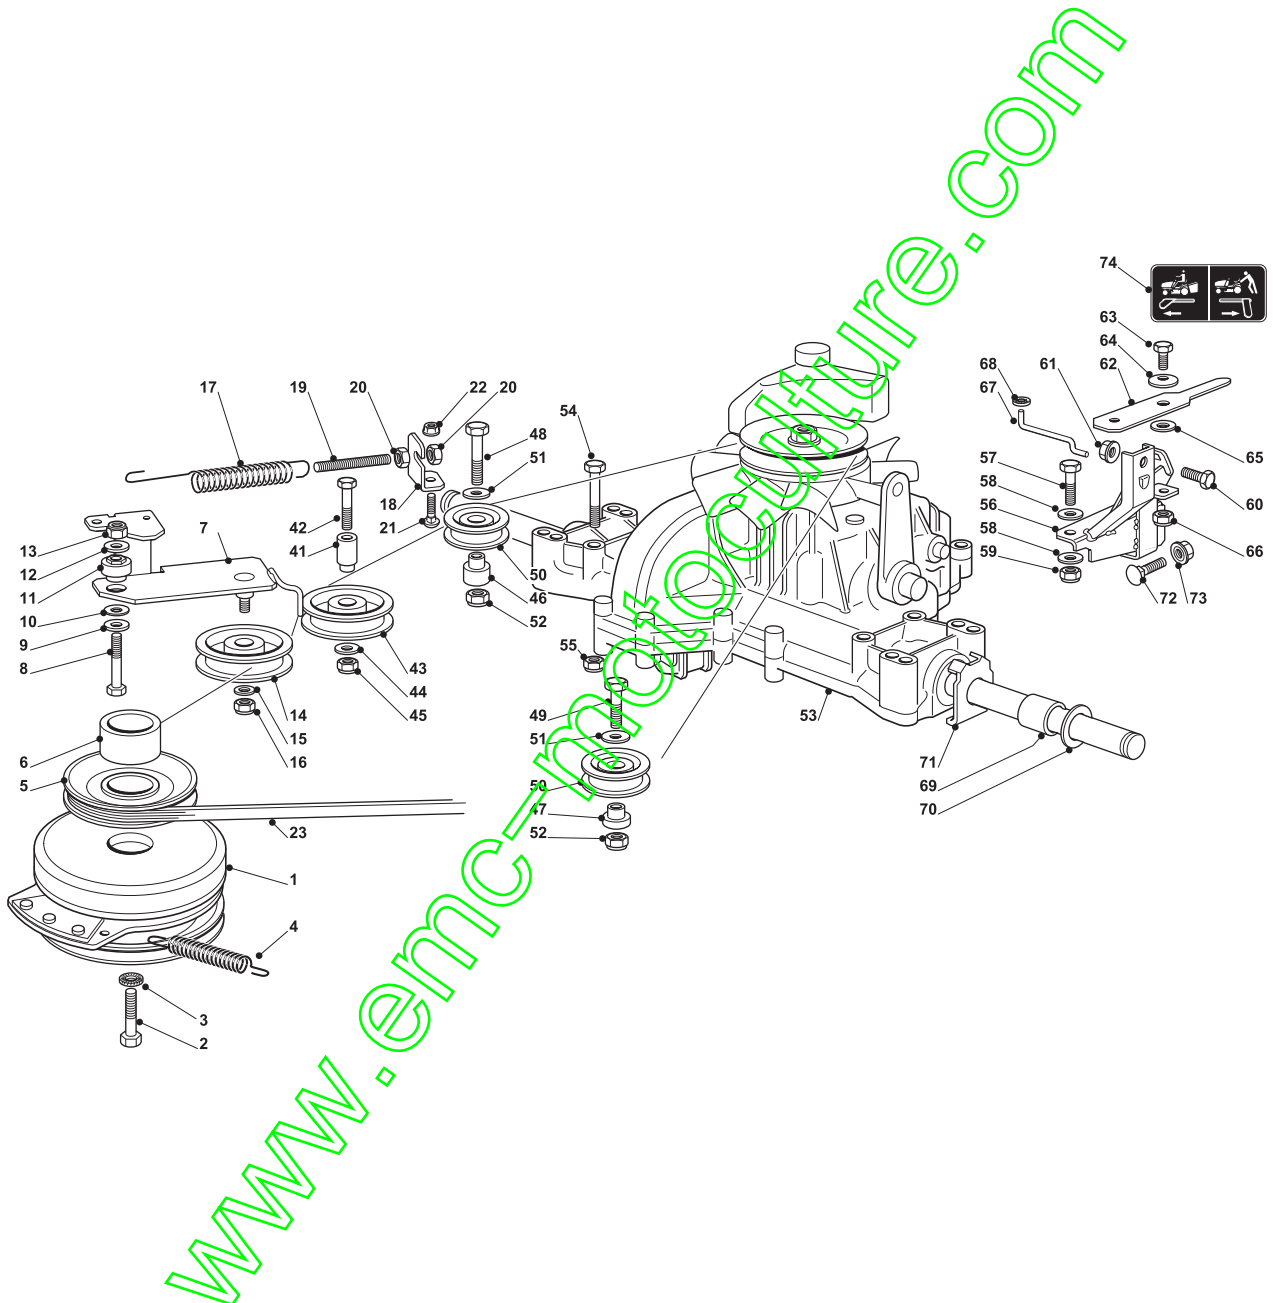

Fig.	Quantity	Part No	Description	Notes
1	1	118399063/0	Electromagnetic Clutch	
2	1	112737320/0	Screw	
3	1	112543000/0	Washer	
4	1	122430216/0	Tension Spring	
5	1	125601566/1	Pulley	
6	1	125160021/0	Spacer	
7	1	382318217/0	Lever	
8	1	112691115/0	Screw	
9	1	112523060/0	Washer	
10	1	327670055/0	Antifriction Washer	
11	1	125510087/0	Pin	
12	1	112523060/0	Washer	
13	5	112155000/0	Nut	
14	1	125601554/0	Pulley	
15	1	112523060/0	Washer	
16	1	112155000/0	Nut	
17	1	125430260/0	Spring	
18	1	325755049/0	Bracket	
19	1	125840005/0	Tie Rod	
20	2	112293200/0	Nut	
21	1	112818690/0	Screw	
22	1	112293201/0	Nut	
23	1	135062020/0	Trapezoidal Belt	
41	1	125510100/0	Pin	
42	1	112691800/0	Screw	
43	1	125601555/0	Pulley	
44	1	112523060/0	Washer	
45	1	112155000/0	Nut	
46	1	125160024/2	Right Spacer	
47	1	125160030/2	Left Spacer	
48	1	112691400/0	Screw	
49	1	112691115/0	Screw	
50	2	125601588/0	Pulley	
51	2	122671653/0	Washer	
52	2	112155000/0	Nut	
53	1	118400960/0	Rear Axle Tuff Torq K46S	
54	4	112691800/0	Screw	
55	4	112154210/0	Nut	
56	1	382795149/0	Support	
57	1	112691200/0	Screw	
58	2	112521350/0	Washer	
59	1	112155000/0	Nut	
60	1	112792611/0	Screw	
61	1	112293201/0	Nut	
62	1	325318157/0	Lever	
63	1	112293201/0	Nut	
64	1	112155000/0	Nut	
65	1	325670011/0	Antifriction Washer	
66	1	112155000/0	Nut	
67	1	125033033/0	Rod	
68	1	112604896/0	Crown Fastener