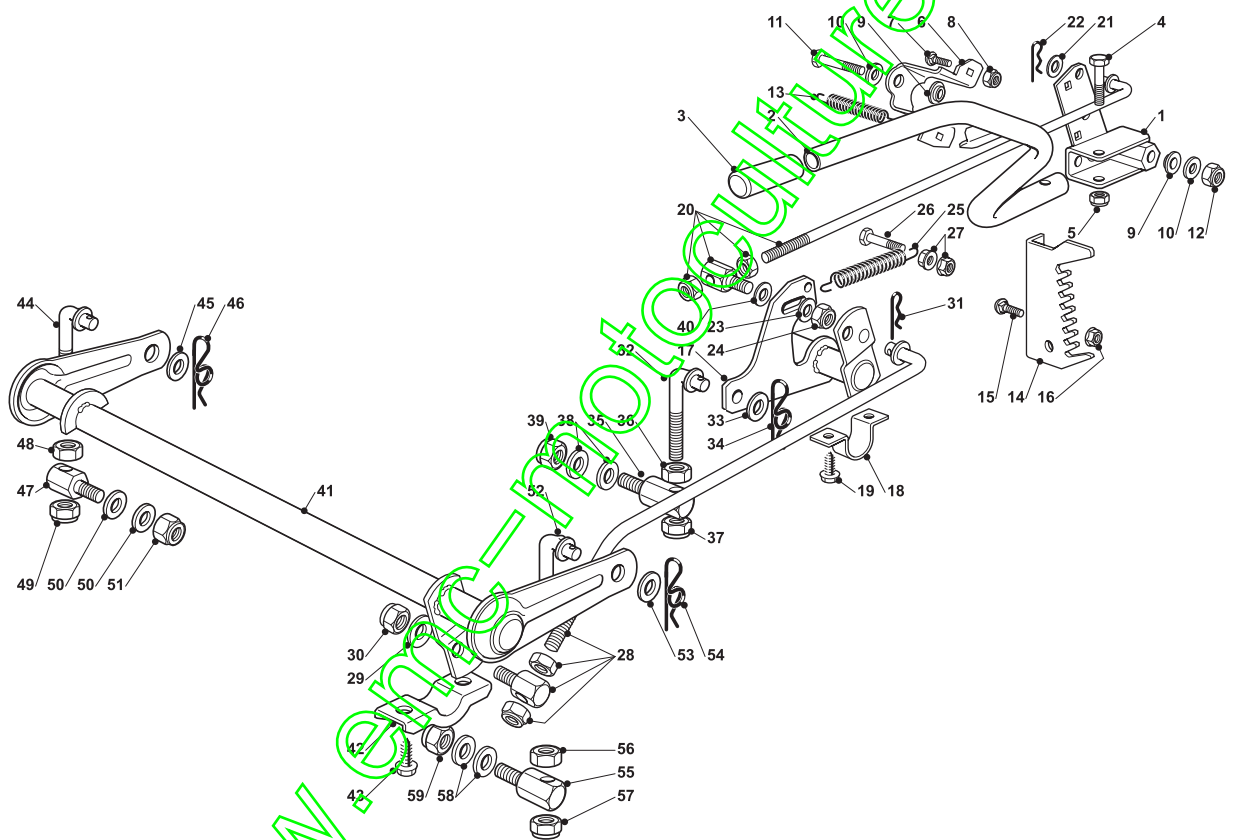

NJX 92 HYDRO

Ride-on 90 - 92 Hydrogear Transmission

Issue 10 - 2015

Fig.	Quantity	Part No	Description	Notes
23	1	135062019/0	Belt	

www.emc-motoculture.com

Fig.	Quantity	Part No	Description	Notes
1	1	382774249/0	Clamp	
2	1	382318219/1	Lever	
3	1	125394508/0	Knob	
4	1	112674700/0	Screw	
5	1	112154510/0	Nut	
6	1	325650113/0	Plate	
7	2	112818690/0	Screw	
8	2	112155000/0	Nut	
9	2	122041980/0	Bushing	
10	2	112523060/0	Washer	
11	1	112691600/0	Screw	
12	1	112155000/0	Nut	
13	1	125430259/0	Spring	
14	1	325735511/0	Sector	
15	2	112818690/0	Screw	
16	2	112293201/0	Nut	
17	1	382000387/0	Axle	
18	2	325547041/1	Plate	
19	4	112731580/0	Screw	
20	1	382000618/0	Rod	
21	1	325670011/0	Antifriction Washer	
22	1	124487997/0	Cotter Pin	
23	1	112523040/0	Washer	
24	1	112154210/0	Nut	
25	1	122446402/0	Spring	
26	1	112792410/0	Screw	
27	2	112292102/0	Nut	
28	1	382000537/0	Connecting Rod	
29	2	325670008/1	Washer	
30	1	112156602/0	Nut	
31	1	124487998/0	Cotter Pin	
32	1	125840025/0	Tie Rod	
33	1	325670008/1	Washer	
34	1	124487998/0	Cotter Pin	
35	1	125510090/0	Pin	
36	1	112295200/0	Nut	
37	1	112156602/0	Nut	
38	2	325670008/1	Washer	
39	1	112156602/0	Nut	
40	2	112521360/0	Washer	
41	1	382000385/0	Axle	
42	2	327546015/2	Plate	
43	4	112731350/0	Screw	
44	1	125840024/0	Tie Rod	
45	1	325670008/1	Washer	
46	1	124487998/0	Cotter Pin	
47	1	125510098/0	Pin	
48	1	112295200/0	Nut	
49	1	112156602/0	Nut	
50	2	325670008/1	Washer	
51	1	112156602/0	Nut	

Fig.	Quantity	Part No	Description	Notes
52	1	125840025/0	Tie Rod	
53	1	325670008/1	Washer	
54	1	124487998/0	Cotter Pin	
55	1	125510090/0	Pin	
56	1	112295200/0	Nut	
57	1	112156602/0	Nut	
58	2	325670008/1	Washer	
59	1	112156602/0	Nut	