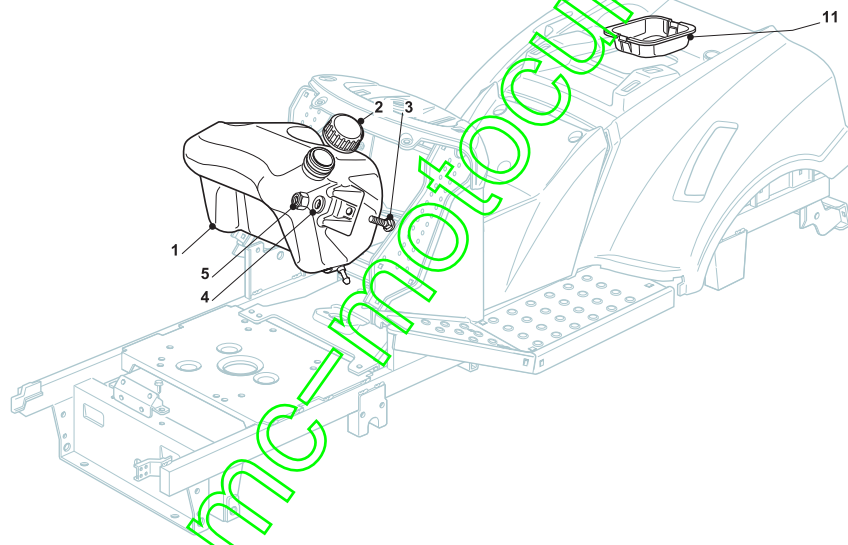

NJX 92 HYDRO

Ride-on 90 - 92 Tank - 5,5 Lt

Issue 10 - 2015

Fig.	Quantity	Part No	Description	Notes
1	1	325735128/0	Tank	
2	1	125795000/1	Fuel Cap	
3	2	112815210/0	Screw	
4	2	325160039/0	Spacer	
5	2	112154510/0	Nut	
11	1	325207176/0	Basin	

www.emc-motoculture.com