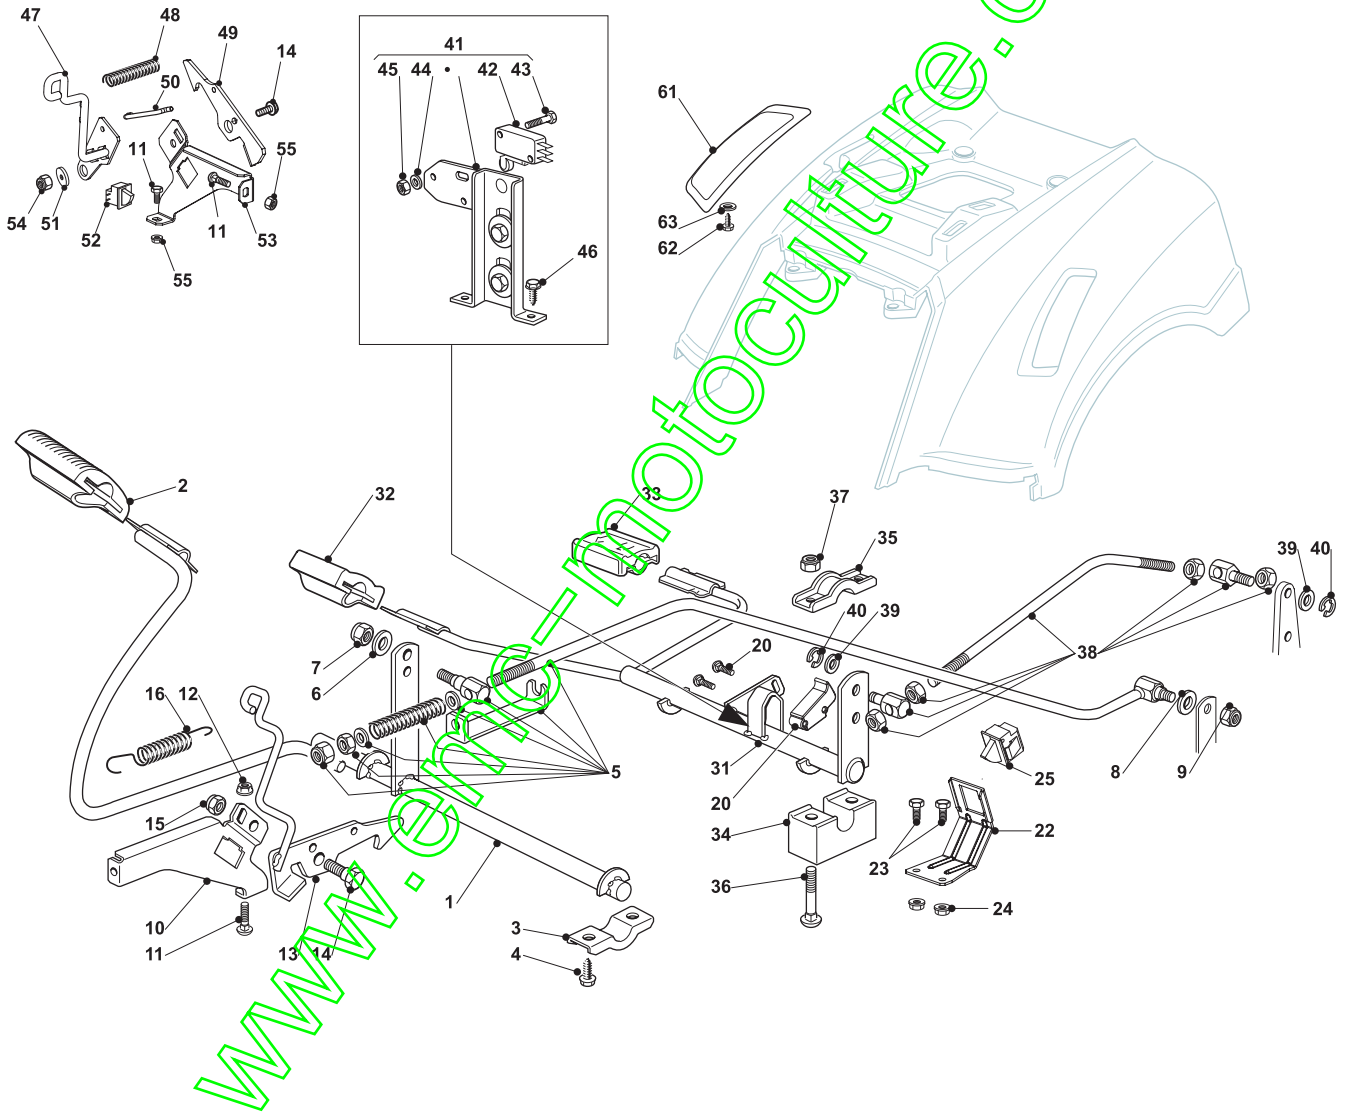

Fig.	Quantity	Part No	Description	Notes
1	1	382500029/1	Pedal	
2	1	325110416/0	Clamp Cover	
3	2	327546015/2	Plate	
4	4	112729601/1	Screw	
5	1	382000542/1	Rod	
6	1	112521350/0	Washer	
7	1	112155000/0	Nut	
8	1	112521350/0	Washer	
9	1	112155000/0	Nut	
10	1	325785261/0	Support	
11	2	112815200/0	Screw	
12	2	112292102/0	Nut	
13	1	382318289/0	Brake Lever I Rod	
14	1	122524970/3	Pin	
15	1	112155000/0	Nut	
16	1	125430213/0	Spring	
20	1	325060034/1	Cam	
21	2	112735404/0	Screw	
22	1	325547375/0	Plate	
23	2	112793102/0	Screw	
24	2	112293201/0	Nut	
25	1	119410614/0	Microswitch	
31	1	382000605/0	Gear Control Axle	
32	1	325110417/0	Clamp Cover Front	
33	1	325110418/0	Clamp Cover Rear	
34	2	325785185/0	Support	
35	2	327546015/2	Plate	
36	4	112815245/0	Screw	
37	4	112154510/0	Nut	
38	1	382000543/0	Rod	
39	2	112523040/0	Washer	
40	2	112154510/0	Nut	
41	1	382394853/0	Switch Ass.Y	
42	1	119410609/0	Microswitch	
43	2	112735602/0	Screw	
44	2	112581100/0	Grower	
45	2	112290791/0	Nut	
46	2	112735110/0	Screw	
47	1	382318289/0	Brake Lever I Rod	
48	1	125430213/0	Spring	
49	1	325253007/1	Brake Hook	
50	1	1125033119/0	Rod	
51	1	122041980/0	Bushing	
52	1	119410613/0	Microswitch	
53	1	325785261/0	Support	
54	1	112155010/0	Nut	
55	4	112292102/0	Nut	
61	1	325207171/0	Cover (Hydro)	
62	2	112735402/0	Screw	
63	4	112523050/0	Washer	