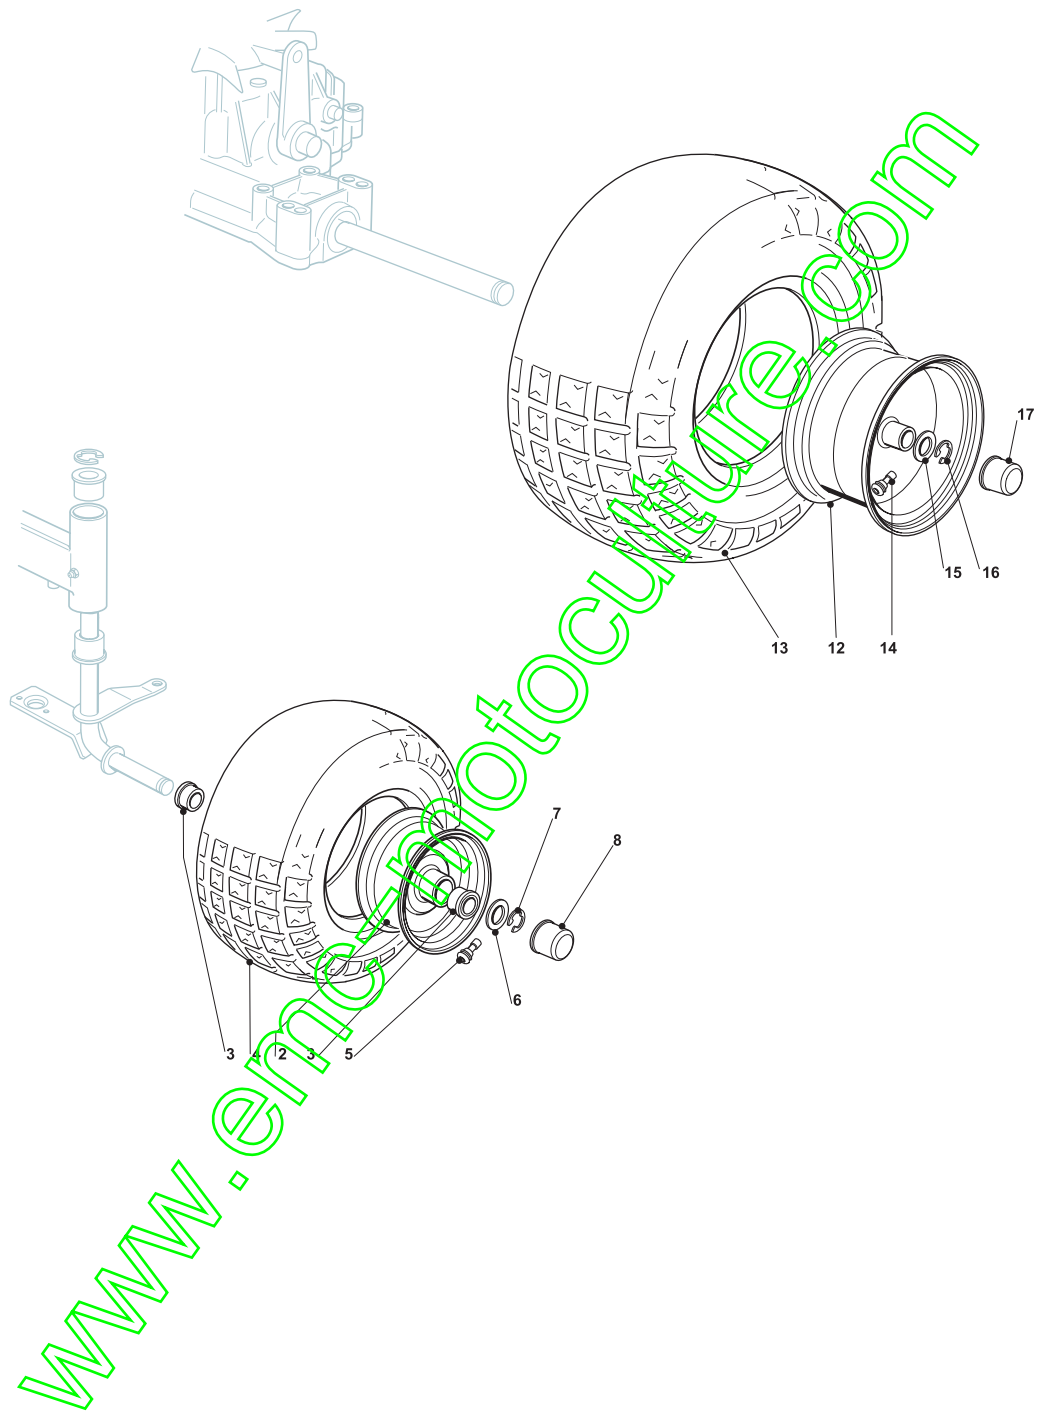

www.emc-motoculture.com

Fig.	Quantity	Part No	Description	Notes
2	2	182000590/1	Rimm	
3	4	125122200/2	Bearing	
4	2	125590020/0	Tyre	
5	2	125950000/0	Valve	
6	2	125670005/1	Washer	
7	2	112001000/0	Benzing Ring	
8	2	122110230/0	Hub Cover	Standard black hub version
8	2	122110239/0	Hub Cover	Stiga Style version
12	2	182000592/0	Rear Wheel Rimm	
13	2	125590022/0	Tyre	
14	2	125950000/0	Valve	
15	2	125670005/1	Washer	
16	2	112001010/0	Benzing Ring	
17	2	122110230/0	Hub Cover	Standard black hub version
17	2	122110239/0	Hub Cover	Stiga Style version