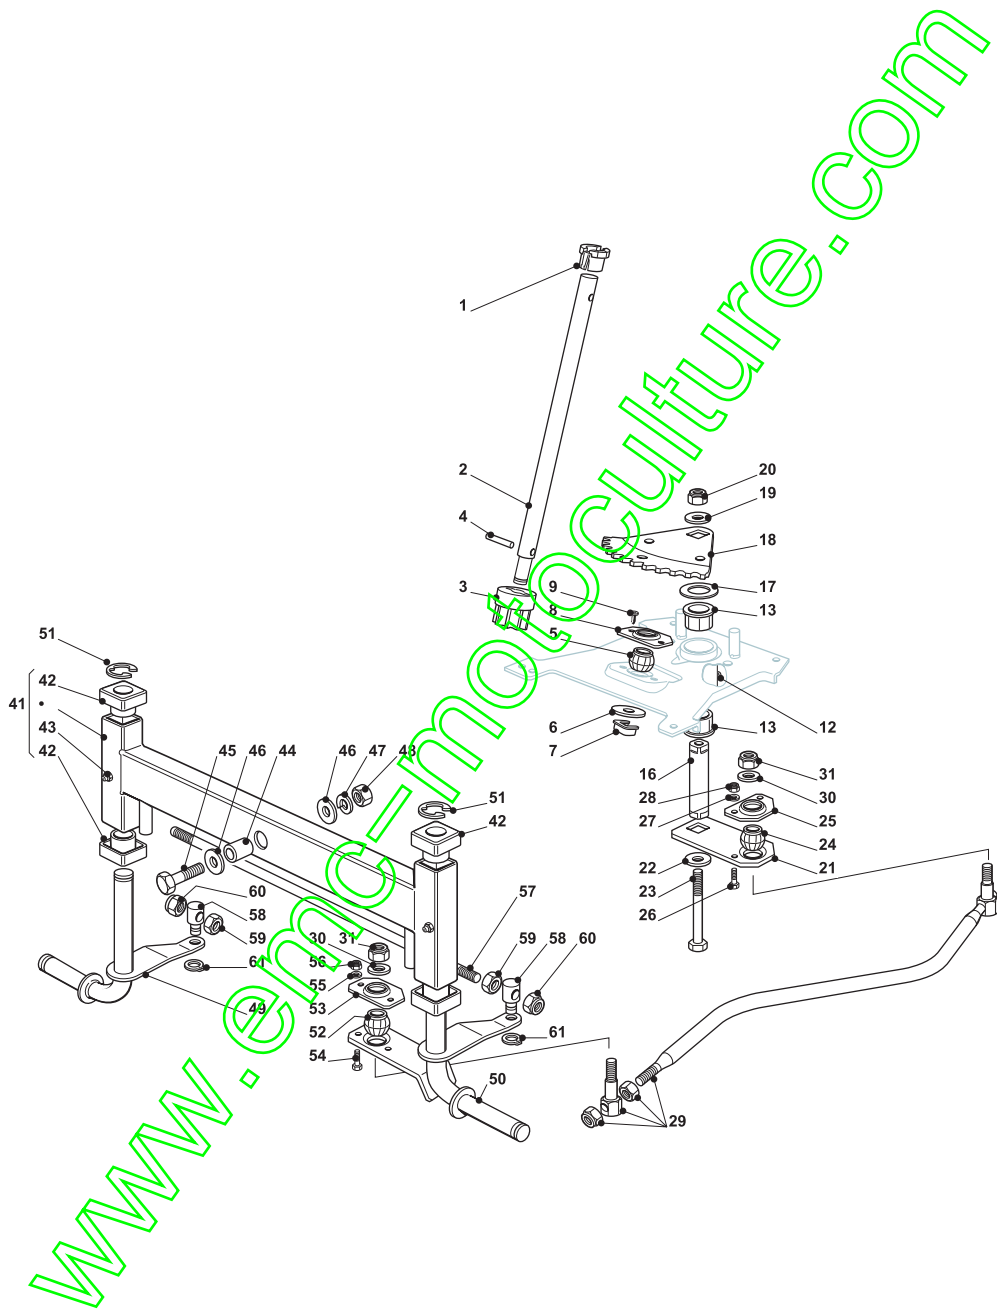

Fig.	Quantity	Part No	Description	Notes
1	1	325076858/0	Red Upper Bonnet	
2	1	325207120/1	Hood, Right	
3	1	325207121/1	Hood, Left	
4	1	382394607/0	Hood, Front	
5	1	325410874/0	Right Light Grill	
6	1	325410875/0	Left Light Plastic Cover Tc-Tcj	
7	6	112735405/0	Screw	
8	1	325108025/0	Conveyor	
11	1	125730016/0	Intake Separator	for Honda Engines
11	1	125730018/0	Intake Separator	for GGP B&S Engines
19	1	325605003/0	Button	
20	1	325256250/0	Screw Ring	
21	2	125510068/0	Pin	
22	2	112293201/0	Nut	
23	1	124487998/0	Cotter Pin	
24	2	325547109/2	Plate	
25	4	112731580/0	Screw	
26	1	382869029/1	Muffler Protection	
28	4	112734995/0	Screw	
31	1	325599012/0	Dashboard, Right Profile	
32	1	325599013/0	Left Dashboard Support	
33	4	112815221/0	Screw	
34	4	112521330/0	Washer	
35	4	112154510/0	Nut	
36	1	325120245/0	Dashboard	Black
36	1	325120240/0	Dashboard	Red
37	2	112728440/0	Screw	
38	2	112735402/0	Screw	
39	2	125260000/0	Grommet	
40	1	325600074/0	Card Protection	
41	2	112735402/0	Screw	
91	1	325110363/0	Cover, Red	
93	2	125580020/2	Stake	
94	1	325110322/0	Red Wheels Cover	
95	4	112735402/0	Screw	
96	2	112735402/0	Screw	
97	2	325755041/0	Bracket	
98	4	112728686/0	Screw	
99	2	112735710/0	Screw	