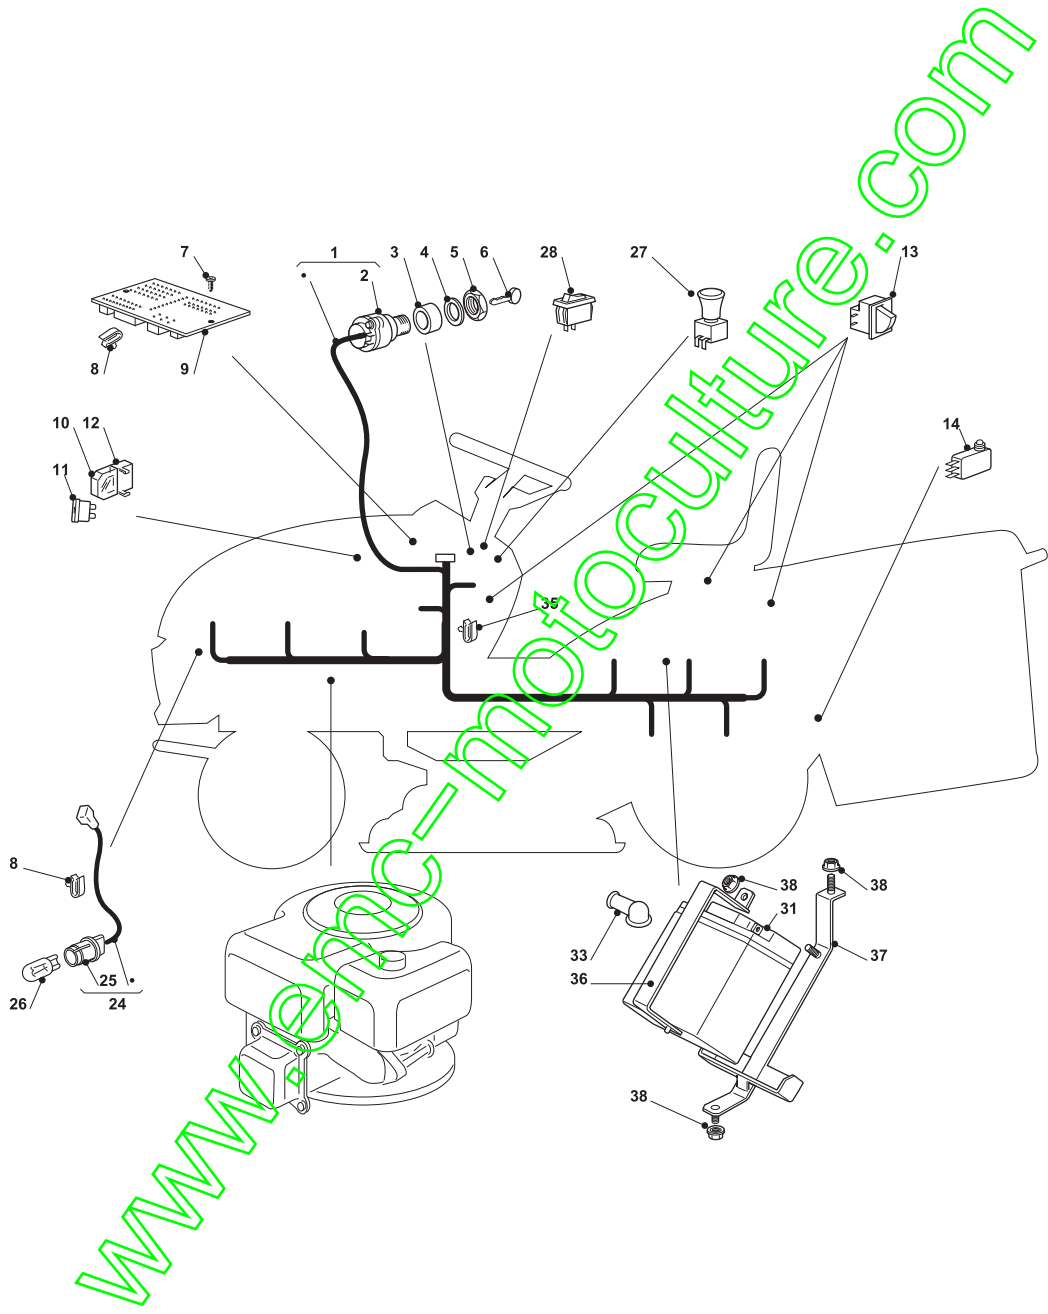

Fig.	Quantity	Part No	Description	Notes
1	1	182040201/0	Cables Ass.Y	for GGP-B&S-Kawasaki Engine
1	1	182040202/0	Cables Ass.Y	for Honda Engine
1	1	182040192/0	Cables Ass.Y	for LED version
2	1	118450072/0	Starting Switch	
3	1	118550136/0	Spacer	
4	1	118550135/0	Washer	
5	1	118400862/0	Ring Nut	
6	1	118210022/0	Starting Key	
7	3	112727810/0	Screw	
8	2	133320506/0	Fairlead	
9	1	125722443/0	Electronic Card (1 Led)	1 led
9	1	125722442/0	Electronic Card (6 Led)	6 led
10	2	133215000/0	Cover	
11	1	133340036/0	Fuse 25 A	
11	1	133340040/0	Fuse 10 A	
12	2	133500007/0	Fuse Carrier	
13	3	119410615/0	Microswitch	
14	1	119410605/1	Microswitch	
24	1	182040192/0	Cables Ass.Y	for LED version
24	1	182040073/0	Lamp Holder	for NJX-NJS-NJU-NJA models
25	2	133500030/0	Lamp Holder	
26	2	118459100/0	Lamp For Lights	
27	1	118450068/0	Switch	
28	1	118450060/1	Headlight Interrupt. Cre1116-0	
31	1	118120002/1	Battery	
33	1	118564861/1	Protection	
35	9	133320506/0	Fairlead	
36	1	327772099/1	Clamp	
37	1	382785191/0	Battery Support	
38	3	112155000/0	Nut	

www.emc-motoculture.com