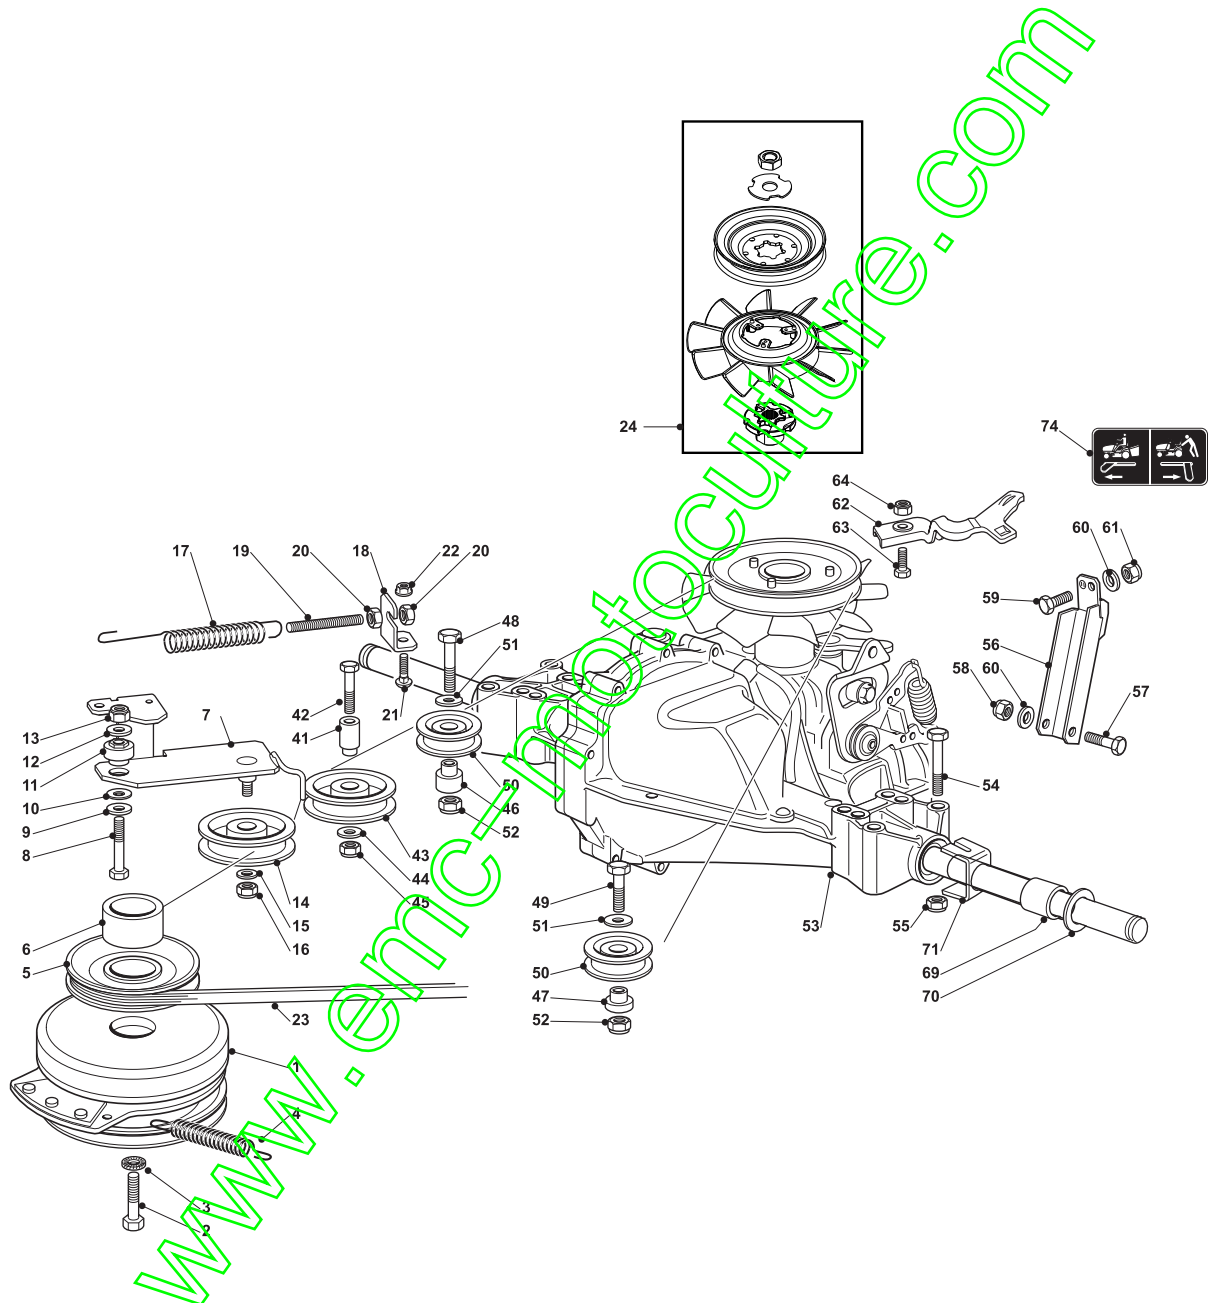

Fig.	Quantity	Part No	Description	Notes
69	2	125160031/0	Spacer	
70	4	112521410/0	Washer	
71	2	325670025/0	Washer	
72	1	112792611/0	Screw	
73	1	112293201/0	Nut	
74	1	114361451/0	Label	

www.emc-motoculture.com