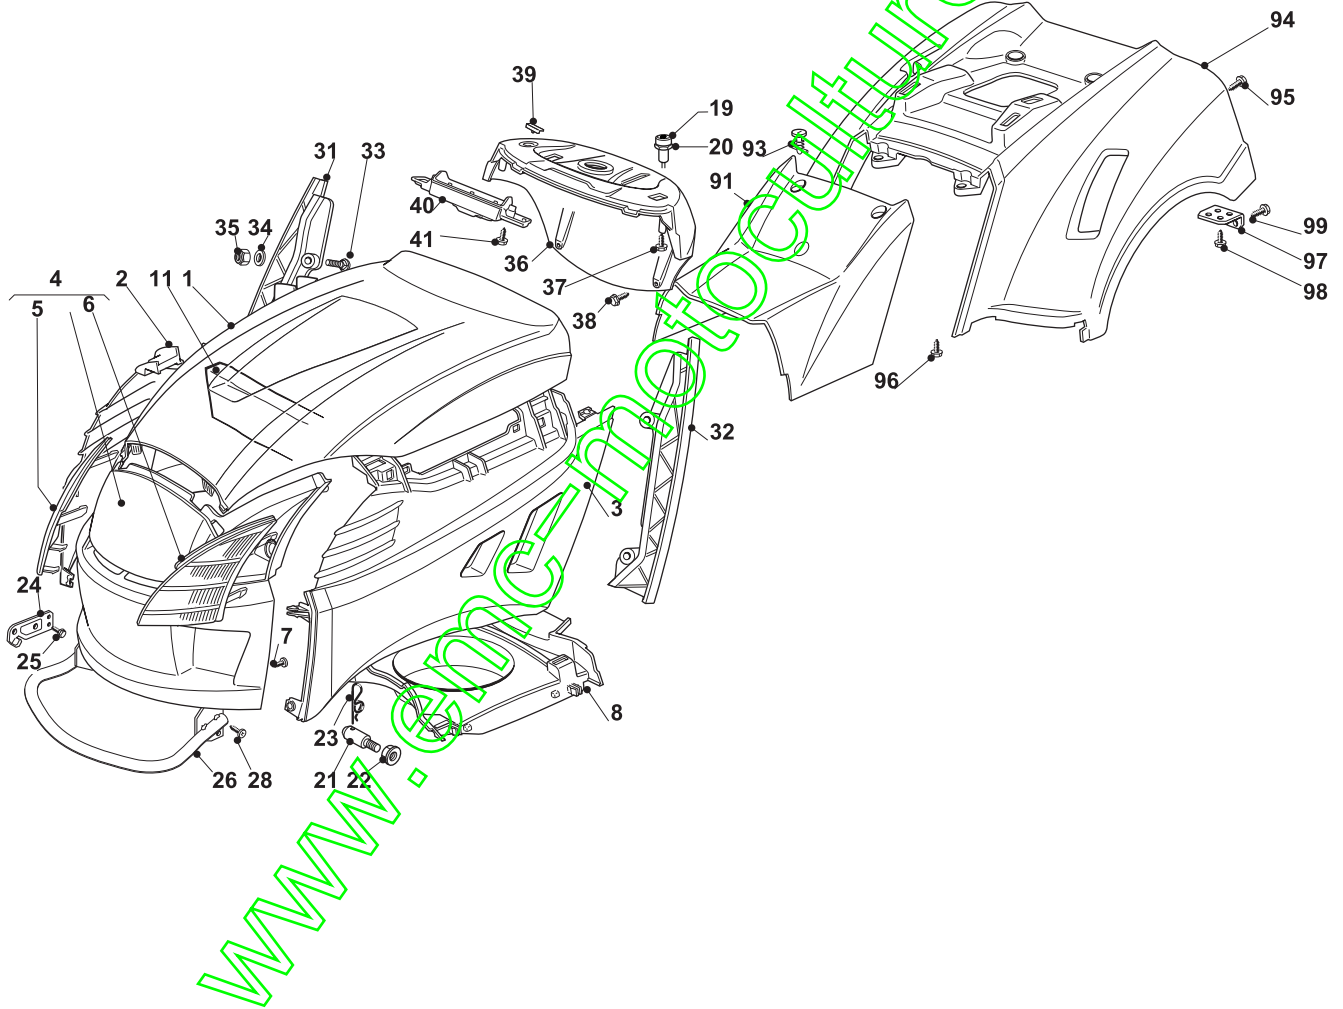

Fig.	Quantity	Part No	Description	Notes
84	4	112293201/0	Nut	
88	1	382510079/0	Left Footboard Support	
89	1	382510077/0	Right Footboard Support	
94	4	112815200/0	Screw	
95	4	112292102/0	Nut	

www.emc-motoculture.com