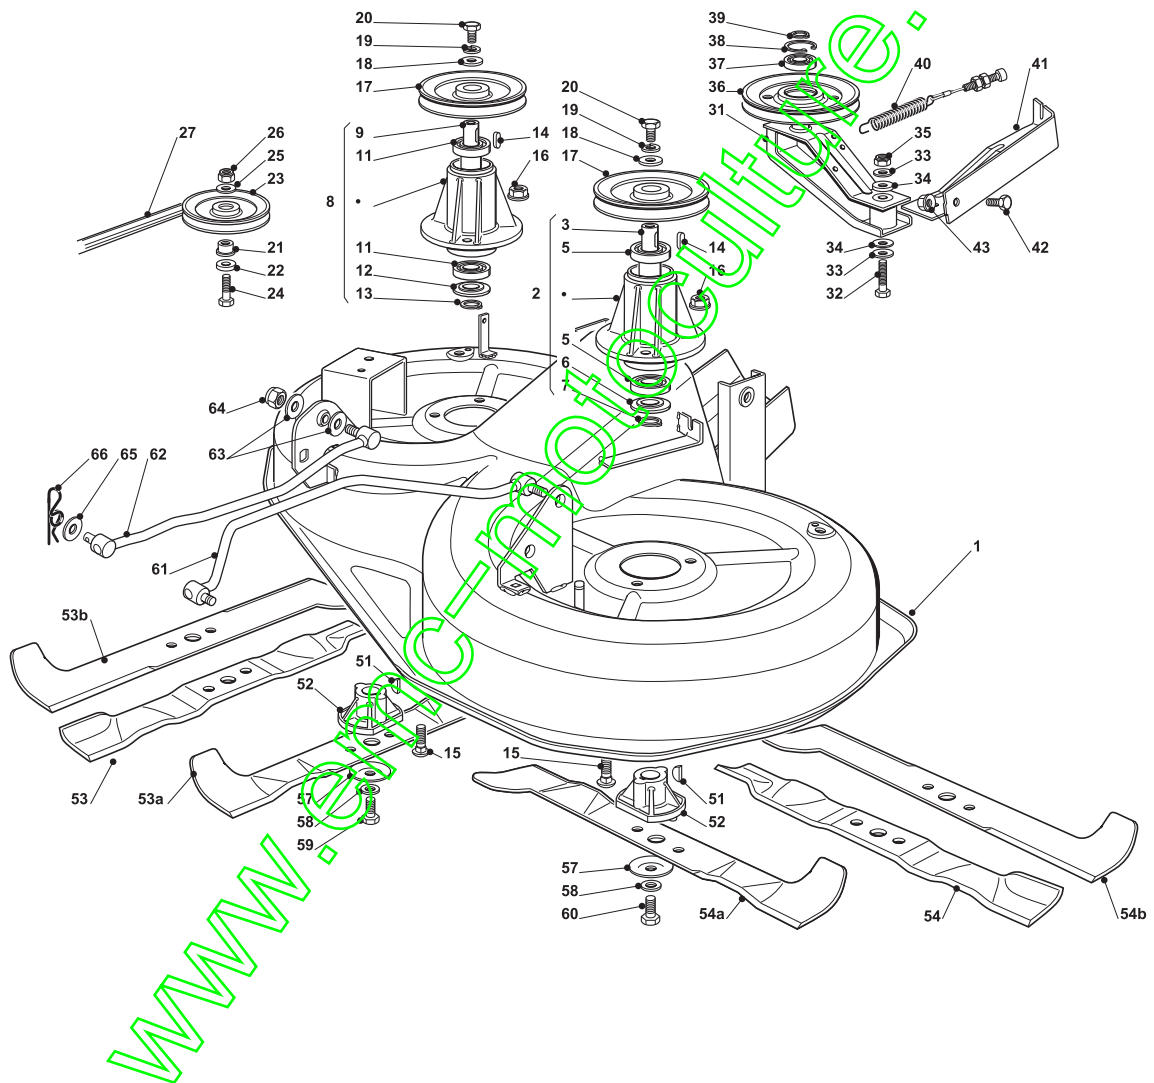

www.emc-motoculture.com

Fig.	Quantity	Part No	Description	Notes
1	1	382564075/0	Cutting Plate Black	Black
1	1	382564116/0	Cutting Plate Grey	Grey
1	1	382564091/0	Cutting Plate Red	Red
1	1	382564112/0	Cutting Plate Yellow	Yellow
2	1	382207202/0	Left Flange Ass.Y	
3	1	125020802/0	Shaft	
5	2	119216047/0	Bearing	
6	1	325160501/0	Dust Cover Disc	
7	1	112609260/0	Seeger	
8	1	382207203/0	Right Flange Assy	
9	1	125020803/0	Secondary Blade Shaft	
11	2	119216047/0	Bearing	
12	1	325160501/0	Dust Cover Disc	
13	1	112609260/0	Seeger	
14	2	112139480/0	Feather	
15	6	112818700/0	Screw	
16	6	112154210/0	Nut	
17	2	125601563/0	Pulley	
18	2	125670007/0	Washer	
19	2	112583500/0	Grower	
20	2	112793102/0	Screw	
21	1	125160079/0	Spacer	
22	1	125670007/0	Washer	
23	1	325601599/0	Pulley	
24	1	112691115/0	Screw	
25	1	112523060/0	Washer	
26	1	112155000/0	Nut	
27	1	135065701/0	Belt	
31	1	382318141/2	Lever	
32	1	112691700/0	Screw	
33	2	112523070/0	Washer	
34	2	322672152/0	Antifriction Washer	
35	1	112155000/0	Nut	
36	1	125601564/1	Pulley	
37	1	119216048/0	Bearing	
38	1	112610800/0	Seeger	
39	1	112609200/0	Seeger	
40	1	382004618/0	Wire	
41	1	382774215/3	Clamp	
42	1	112792611/0	Screw	
43	1	112293201/0	Nut	
51	2	112139100/0	Feather, Crankshaft Ø 22,2	
52	2	125463200/0	Blade Hub	
53	1	182004354/0	Right Blade, Winged	53a
53	1	182004345/1	Right Blade, Winged	53b
53	1	182004352/0	Right Mulching Blade	
54	1	182004353/0	Left Blade Mulching, Winged	54a
54	1	182004344/1	Left Blade, Winged	54b
54	1	181004346/3	Blade	
57	2	122160400/0	Elastic Disc	
58	2	112523080/0	Washer	

Fig.	Quantity	Part No	Description	Notes
59	1	112735695/1	Screw	
60	1	112735694/0	Screw	
61	1	382000535/0	Equalizer Rod	
62	1	382000533/0	Equalizer Rod	
63	4	325670008/1	Washer	
64	2	112156602/0	Nut	
65	2	325670008/1	Washer	
66	2	124487998/0	Cotter Pin	