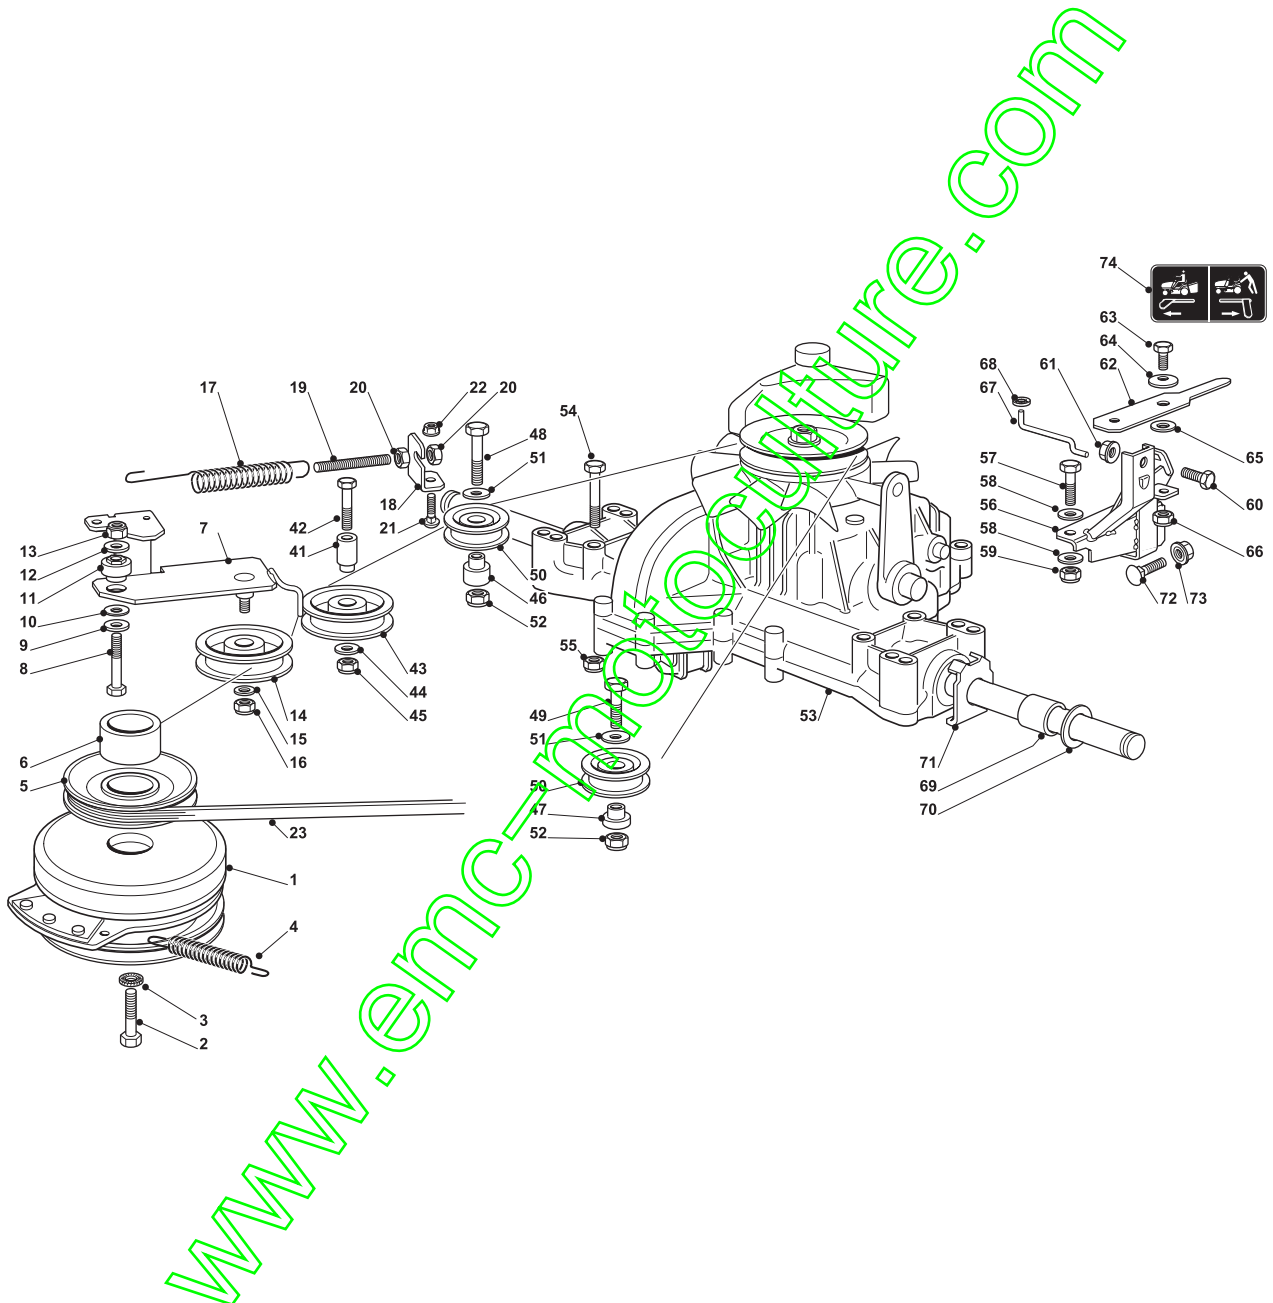

Fig.	Quantity	Part No	Description	Notes
1	2	118375051/1	Fair Led	
2	1	138780531/0	Fuel Tube	
3	1	125598060/0	Oil Discharge Extension	
4	1	118401001/1	Oil Seal	
5	1	118737849/0	Plug	
6	1	118738256/0	Left Exhaust Connection	
7	1	118738257/0	Right Exhaust Connection	
8	3	112360425/0	Nut	
9	3	112793102/0	Screw	
10	2	112540260/0	Grower	
11	1	182750003/0	Muffler Assy	
12	2	112280100/0	Nut	
13	1	382598065/0	Muffler Protection	
14	2	112792611/0	Screw	
15	2	112583500/0	Grower	
16	4	112540070/0	Washer	
17	4	112735821/0	Screw	
18	1	112792611/0	Screw	
19	1	112521350/0	Washer	
20	1	125430252/0	Spring	
21	3	112540260/0	Grower	
22	3	112793102/0	Screw	
23	1	112540260/0	Grower	
24	1	182000201/2	Accelerator	
25	2	125943012/0	Screw	
26	1	325592000/0	Knob	
27	1	112726388/0	Screw	
28	1	112290800/0	Nut	

www.emc-motoculture.com