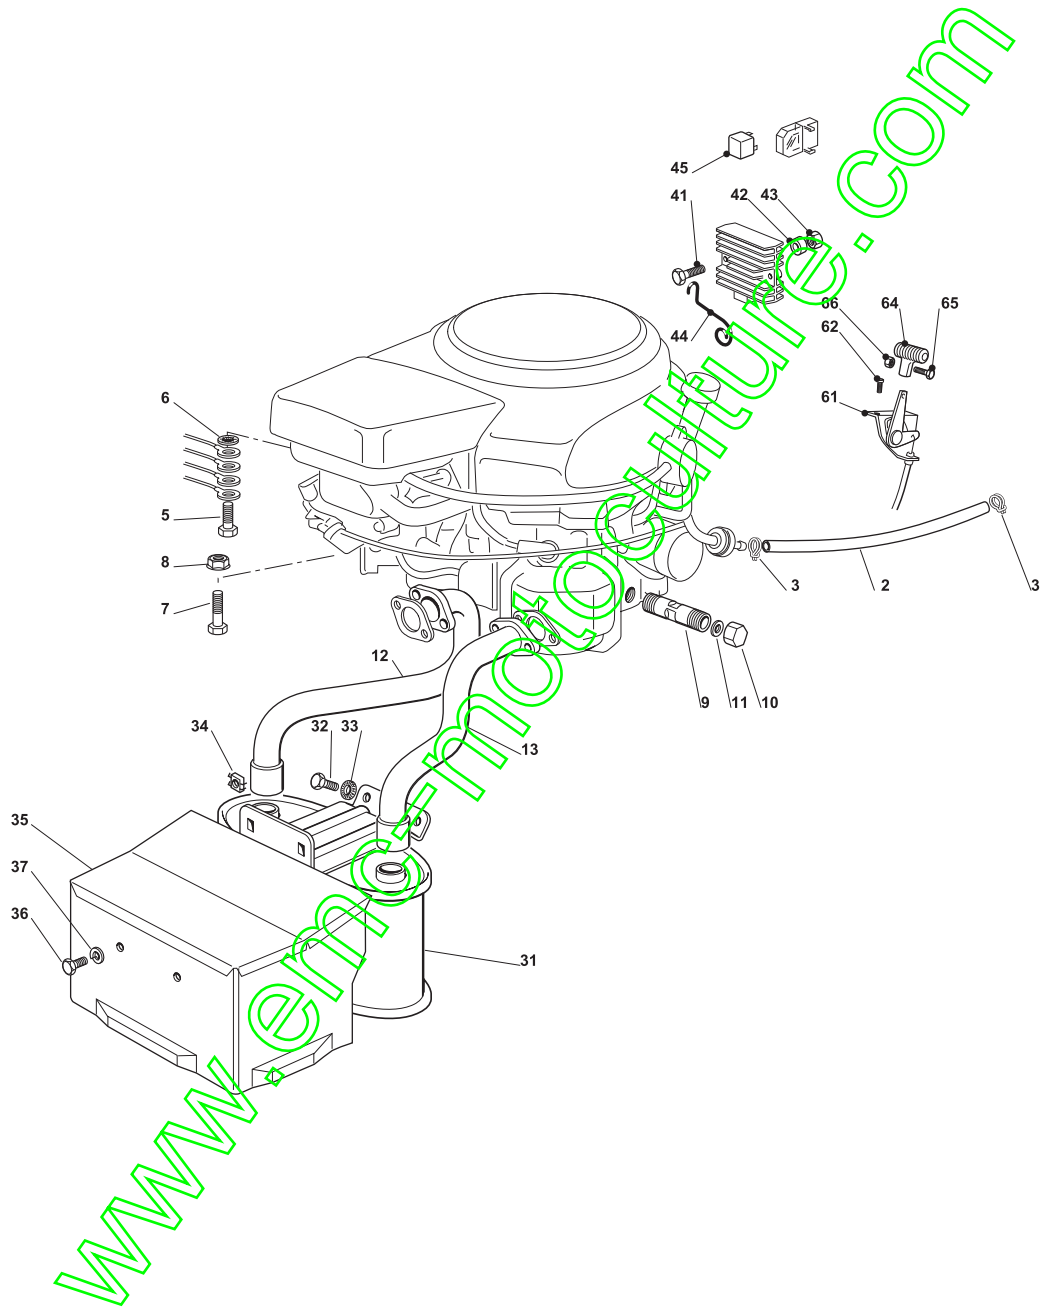

www.emc-motoculture.com

Fig.	Quantity	Part No	Description	Notes
2	1	325869057/0	Connecting Tube	
3	4	118375051/1	Fair Led	
4	1	118738204/0	Exhaust Discharge Tube	
5	2	112583500/0	Grower	
6	2	112793102/0	Screw	
7	2	112735802/0	Screw	
8	2	112583500/0	Grower	
9	2	112691100/0	Screw	
10	2	112154210/0	Nut	
11	1	112155000/0	Nut	
12	1	127598061/1	Oil Discharge Extension	
13	1	118737849/0	Plug	
14	1	118401001/1	Oil Seal	
15	2	112792611/0	Screw	
16	2	112540260/0	Grower	
17	1	182750010/0	Muffler	
18	2	112360425/0	Nut	
19	1	382598003/1	Muffler Protection	
20	2	125943012/0	Screw	
21	2	112583500/0	Grower	
41	2	112815221/0	Screw	
42	2	122170950/0	Spacer	
43	2	112292102/0	Nut	
44	1	127430561/0	Spring	
45	1	133567000/0	Relay	
61	1	182000200/1	Throttle Cable	
62	2	112788512/0	Screw	
64	1	125394501/0	Knob	
65	1	112726388/0	Screw	
66	1	112290800/0	Nut	
71	1	125090007/0	Choke Control	

www.emc-motoculture.com

Fig.	Quantity	Part No	Description	Notes
2	1	325869057/0	Connecting Tube	
3	2	118375051/1	Fair Led	
5	1	112735599/0	Screw	
6	1	112540260/0	Grower	
7	4	112691115/0	Screw	
8	4	112154210/0	Nut	
10	1	118737849/0	Plug	
11	1	118401001/1	Oil Seal	
12	1	118738221/0	Exhaust Tube Right	
13	1	118738222/0	Right Exhaust Connection	
31	1	182750003/0	Muffler Assy	
32	2	112793102/0	Screw	
33	2	112540260/0	Grower	
34	2	112360425/0	Nut	
35	1	382598005/2	Muffler Protection	
36	2	112792611/0	Screw	
37	2	112583500/0	Grower	
41	2	112815221/0	Screw	
42	2	122170950/0	Spacer	
43	2	112292102/0	Nut	
44	1	127430561/0	Spring	
45	1	133567000/0	Relay	
61	1	182000200/1	Throttle Cable	
62	2	125943012/0	Screw	
64	1	125394501/0	Knob	
65	1	112726388/0	Screw	
66	1	112290800/0	Nut	