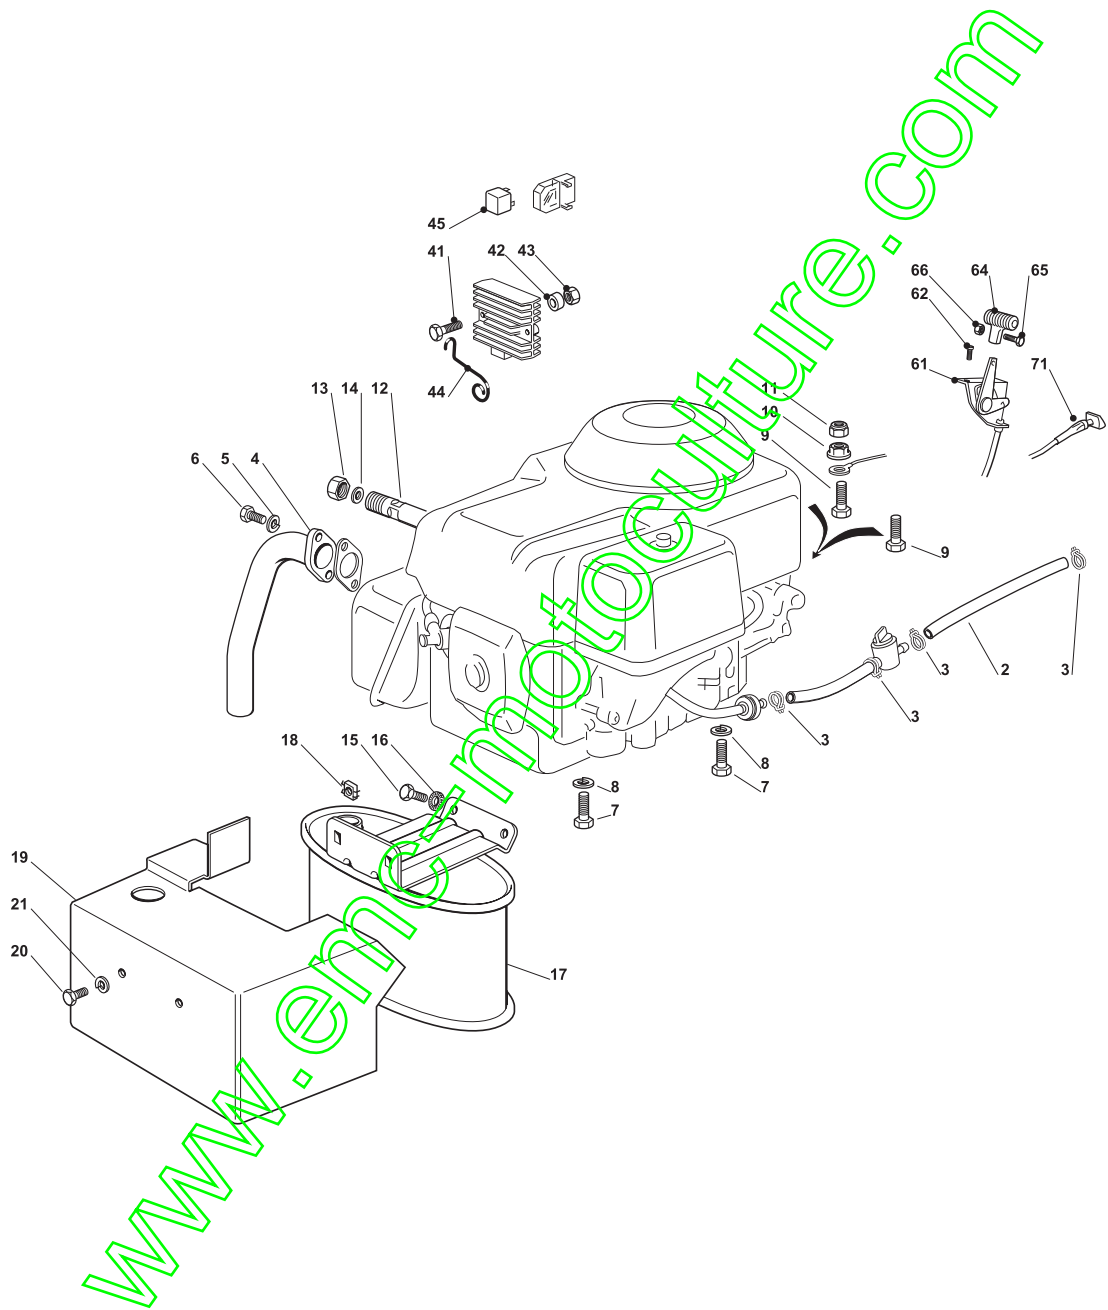

www.emc-motoculture.com

Fig.	Quantity	Part No	Description	Notes
2	1	325869057/0	Connecting Tube	
3	4	118375051/1	Fair Led	
4	1	118738204/0	Exhaust Discharge Tube	
5	2	112583500/0	Grower	
6	2	112793102/0	Screw	
7	2	112735802/0	Screw	
8	2	112583500/0	Grower	
9	2	112691100/0	Screw	
10	2	112154210/0	Nut	
11	1	112155000/0	Nut	
12	1	127598061/1	Oil Discharge Extension	
13	1	118737849/0	Plug	
14	1	118401001/1	Oil Seal	
15	2	112792611/0	Screw	
16	2	112540260/0	Grower	
17	1	182750010/0	Muffler	
18	2	112360425/0	Nut	
19	1	382598003/1	Muffler Protection	
20	2	125943012/0	Screw	
21	2	112583500/0	Grower	
41	2	112815221/0	Screw	
42	2	122170950/0	Spacer	
43	2	112292102/0	Nut	
44	1	127430561/0	Spring	
45	1	133567000/0	Relay	
61	1	182000200/1	Throttle Cable	
62	2	112788512/0	Screw	
64	1	125394501/0	Knob	
65	1	112726388/0	Screw	
66	1	112290800/0	Nut	
71	1	125090007/0	Choke Control	

www.emc-motoculture.com

Fig.	Quantity	Part No	Description	Notes
2	1	325869057/0	Connecting Tube	
3	2	118375051/1	Fair Led	
5	1	112735599/0	Screw	
6	1	112540260/0	Grower	
7	4	112691115/0	Screw	
8	4	112154210/0	Nut	
10	1	118737849/0	Plug	
11	1	118401001/1	Oil Seal	
12	1	118738221/0	Exhaust Tube Right	
13	1	118738222/0	Right Exhaust Connection	
31	1	182750003/0	Muffler Assy	
32	2	112793102/0	Screw	
33	2	112540260/0	Grower	
34	2	112360425/0	Nut	
35	1	382598005/2	Muffler Protection	
36	2	112792611/0	Screw	
37	2	112583500/0	Grower	
41	2	112815221/0	Screw	
42	2	122170950/0	Spacer	
43	2	112292102/0	Nut	
44	1	127430561/0	Spring	
45	1	133567000/0	Relay	
61	1	182000200/1	Throttle Cable	
62	2	125943012/0	Screw	
64	1	125394501/0	Knob	
65	1	112726388/0	Screw	
66	1	112290800/0	Nut	