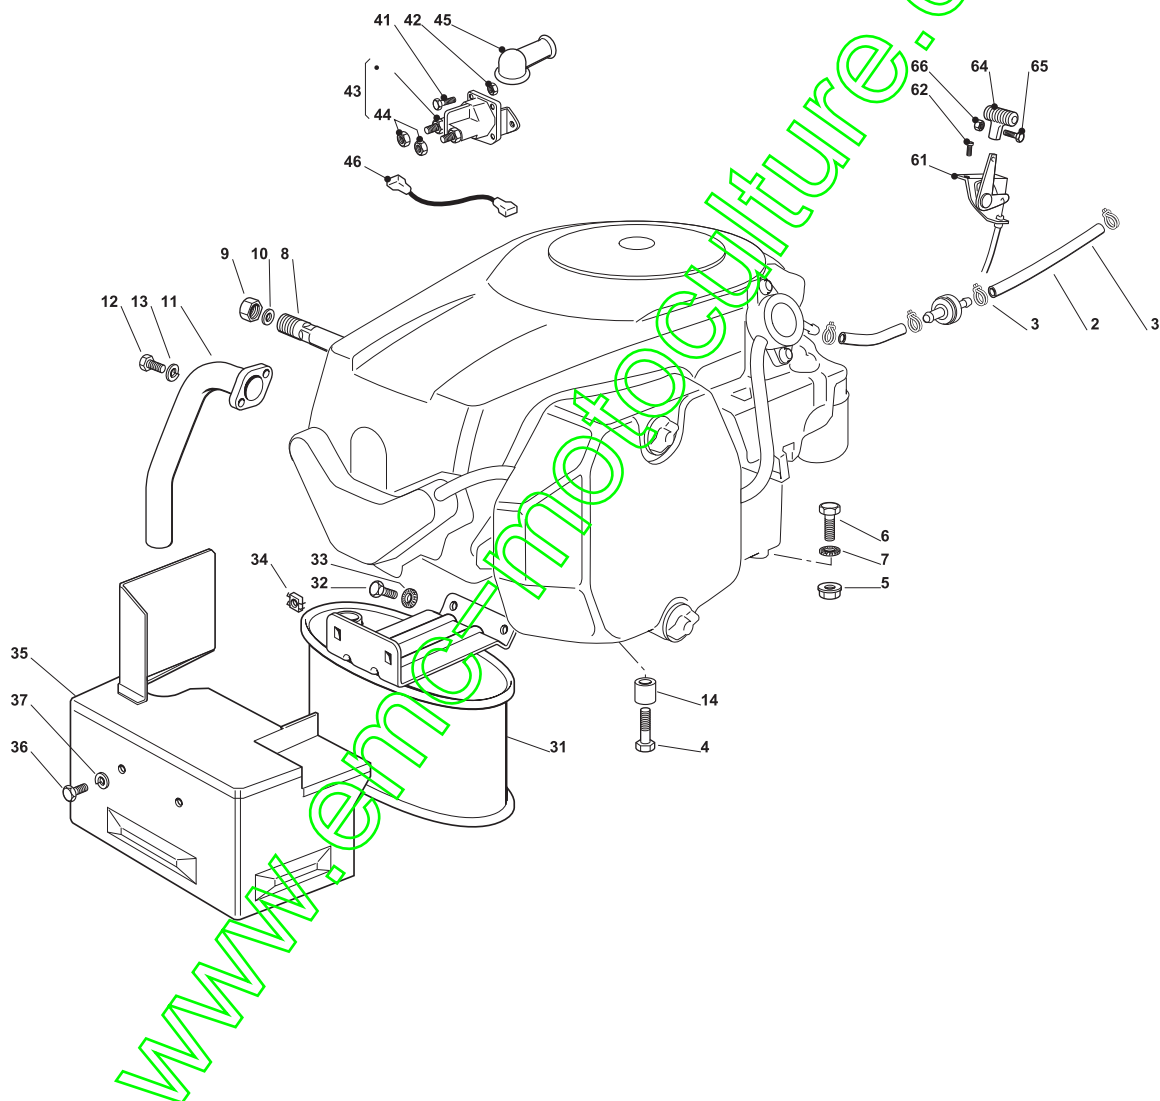

www.emc-motoculture.com

Fig.	Quantity	Part No	Description	Notes
2	1	325869057/0	Connecting Tube	
3	2	118375051/1	Fair Led	
4	3	112735108/1	Screw	
5	1	112154210/0	Nut	
6	1	112691115/0	Screw	
7	1	112540260/0	Grower	
8	1	127598060/0	Oil Discharge Extension	
9	1	118737849/0	Plug	
10	1	118401001/1	Oil Seal	
11	1	118738227/0	Exhaust Pipe Kohler 16-18	
12	2	112735530/0	Screw	
13	2	112583500/0	Grower	
14	3	125160035/0	Spacer	
31	1	182750010/0	Muffler	
32	2	112793102/0	Screw	
33	2	112540260/0	Grower	
34	2	112360425/0	Nut	
35	1	382598029/0	Muffler Protection	
36	2	112792611/0	Screw	
37	2	112583500/0	Grower	
41	2	112791213/1	Screw	
42	2	112292102/0	Nut	
43	1	118736110/0	Starter Relay	
44	2	112360352/0	Nut	
45	1	118564864/1	Protection	
46	1	125065017/0	Cable	
61	1	182000200/1	Throttle Cable	
62	2	125943012/0	Screw	
64	1	125394501/0	Knob	
65	1	112726388/0	Screw	
66	1	112290800/0	Nut	

www.emc-motoculture.com

Fig.	Quantity	Part No	Description	Notes
2	1	325869057/0	Connecting Tube	
3	4	118375051/1	Fair Led	
4	1	118738231/1	Exhaust Tube	
5	2	112583500/0	Grower	
6	2	112737450/0	Screw	
7	4	112735108/1	Screw	
8	1	112735599/0	Screw	
10	1	127598060/0	Oil Discharge Extension	
11	1	118737849/0	Plug	
12	1	118401001/1	Oil Seal	
14	2	112793102/0	Screw	
15	2	112540260/0	Grower	
16	1	182750010/0	Muffler	
17	2	112360425/0	Nut	
18	1	382598039/0	Guard	
19	2	112792611/0	Screw	
20	2	112583500/0	Grower	
41	2	112791213/1	Screw	
42	2	112292102/0	Nut	
43	1	118736110/0	Starter Relay	
44	2	112360352/0	Nut	
45	1	118564864/1	Protection	
46	1	125065017/0	Cable	
61	1	182000212/0	Accelerator	
62	2	125943012/0	Screw	
64	1	125394501/0	Knob	
65	1	112726388/0	Screw	
66	1	112290800/0	Nut	