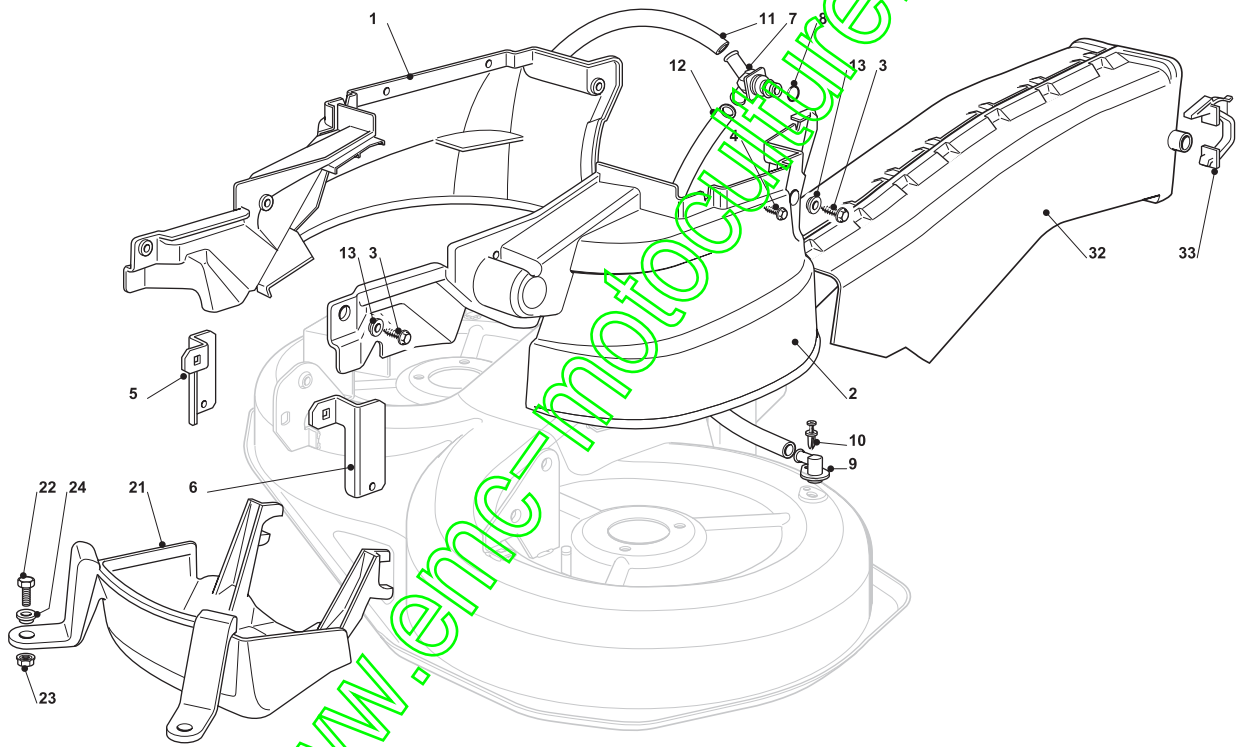

[www.emc-motoculture.com](http://www.emc-motoculture.com)

Fig.	Q.ty	Part No	Description	Notes
1	1	325060121/1	Right Belt Protection Carter	
2	1	325060122/0	Belt Protection	
3	6	112735120/0	Screw	
4	4	112728535/0	Screw	
5	1	325774381/0	Bracket	
6	1	325774383/0	Bracket	
7	1	325033066/0	Water Hose Connection	
8	1	112000970/0	Ring (Benzing)	
9	2	325033065/0	Water Hose Connection	
10	2	112500030/0	Rivet	
11	1	325869069/0	Washing Tube	
12	1	325869068/0	Washing Tube	
13	6	325160039/0	Spacer	
21	1	325060127/0	Belt Protection, Left - Right	
22	2	112791400/0	Screw	
23	2	112154510/0	Nut	
24	2	325160039/0	Spacer	
32	1	382108008/0	Conveyor	
33	2	325774373/0	Clamp	