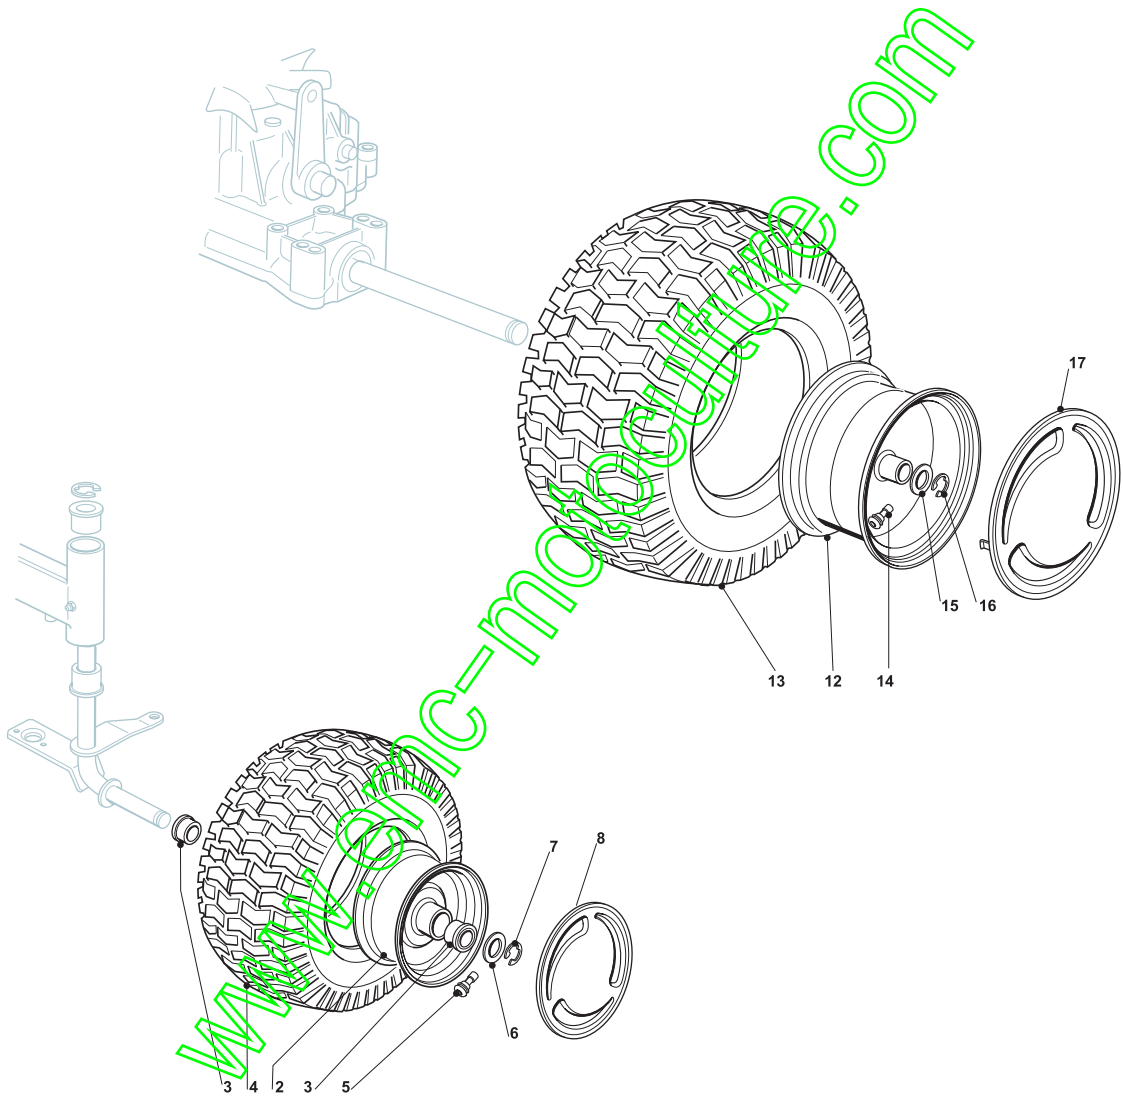

Fig.	Q.ty	Part No	Description	Notes
2	2	182000598/0	Rimm	
3	4	125122200/2	Bearing	
4	2	125590014/0	Tyre	13X5.00-6 PR2 TL P512
4	2	125590020/0	Tyre	15X6.00-6 PR2 TL P519
4	2	125590019/0	Tyre	15X6.00-6 PR2 TL P512
4	2	125590018/0	Tyre	13X5.00-6 PR2 TL P512
4	2	125590018/0	Tyre	13X5.00-6 PR2 TL P512
5	2	125950000/0	Valve	
6	2	125670005/1	Washer	
7	2	112001000/0	Benzing Ring	
8	2	382110252/0	Front Wheel Cover	
12	2	182000599/0	Rimm	
13	2	125590015/0	Tyre	18X8.50-8 P332
13	2	125590021/0	Tyre	18X8.50-8 PR2 TL P512
14	2	125950000/0	Valve	
15	2	125670005/1	Washer	
16	2	112001010/0	Benzing Ring	
17	2	382110253/0	Wheel Cover	

www.emc-motoculture.com