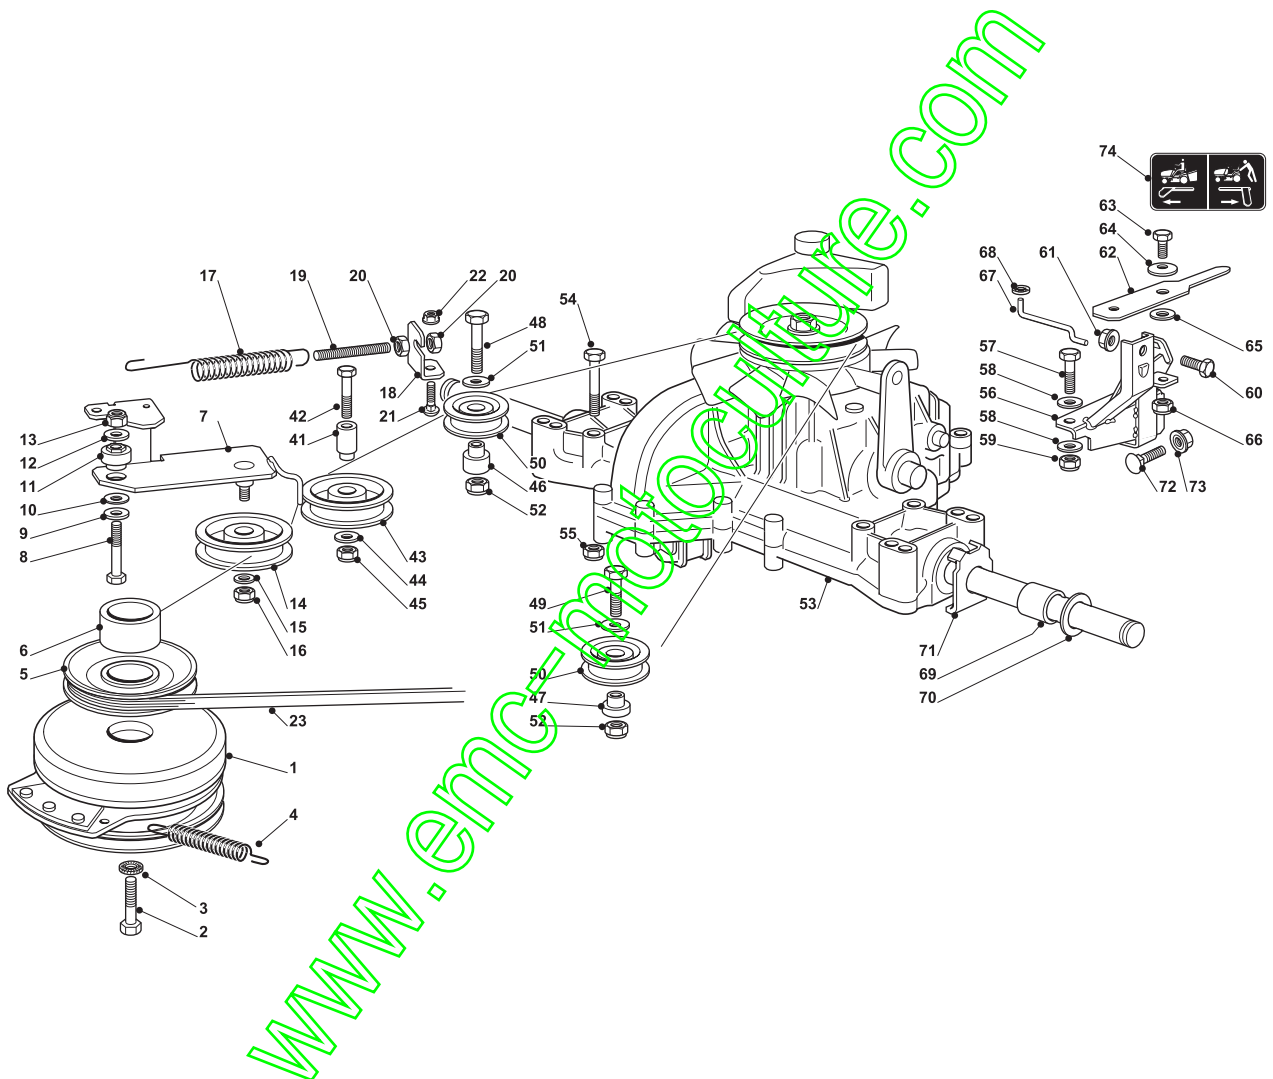

Fig.	Q.ty	Part No	Description	Notes
1	1	118399063/0	Electromagnetic Clutch	
2	1	112737320/0	Screw	
3	1	112543000/0	Washer	
4	1	122430216/0	Tension Spring	
5	1	125601566/1	Pulley	
6	1	125160021/0	Spacer	
7	1	382318217/0	Lever	
8	1	112691115/0	Screw	
9	1	112523060/0	Washer	
10	1	327670055/0	Antifriction Washer	
11	1	125510087/0	Pin	
12	1	112523060/0	Washer	
13	5	112155000/0	Nut	
14	1	125601554/0	Pulley	
15	1	112523060/0	Washer	
16	1	112155000/0	Nut	
17	1	125430260/0	Spring	
18	1	325755049/0	Bracket	
19	1	125840005/0	Tie Rod	
20	2	112293200/0	Nut	
21	1	112818690/0	Screw	
22	1	112293201/0	Nut	
23	1	135062020/1	Trapezoidal Belt	
41	1	125160080/0	Pin	
42	1	112691800/0	Screw	
43	1	325601599/0	Pulley	
44	1	112523060/0	Washer	
45	1	112155000/0	Nut	
46	1	125160024/2	Right Spacer	
47	1	125160030/2	Left Spacer	
48	1	112691400/0	Screw	
49	1	112691115/0	Screw	
50	2	125601588/0	Pulley	
51	2	122671653/0	Washer	
52	2	112155000/0	Nut	
53	1	118400965/6	Rear Axle Tuff Torq K46S	
54	4	112691800/0	Screw	
55	4	112154219/0	Nut	
56	1	382785149/0	Support	
57	1	112691200/0	Screw	
58	2	112521350/0	Washer	
59	1	112155000/0	Nut	
60	1	112792611/0	Screw	
61	1	112293201/0	Nut	
62	1	325318157/0	Lever	
63	1	112293201/0	Nut	
64	1	112155000/0	Nut	
65	1	325670011/0	Antifriction Washer	
66	1	112155000/0	Nut	
67	1	125033033/0	Rod	
68	1	112604896/0	Crown Fastener