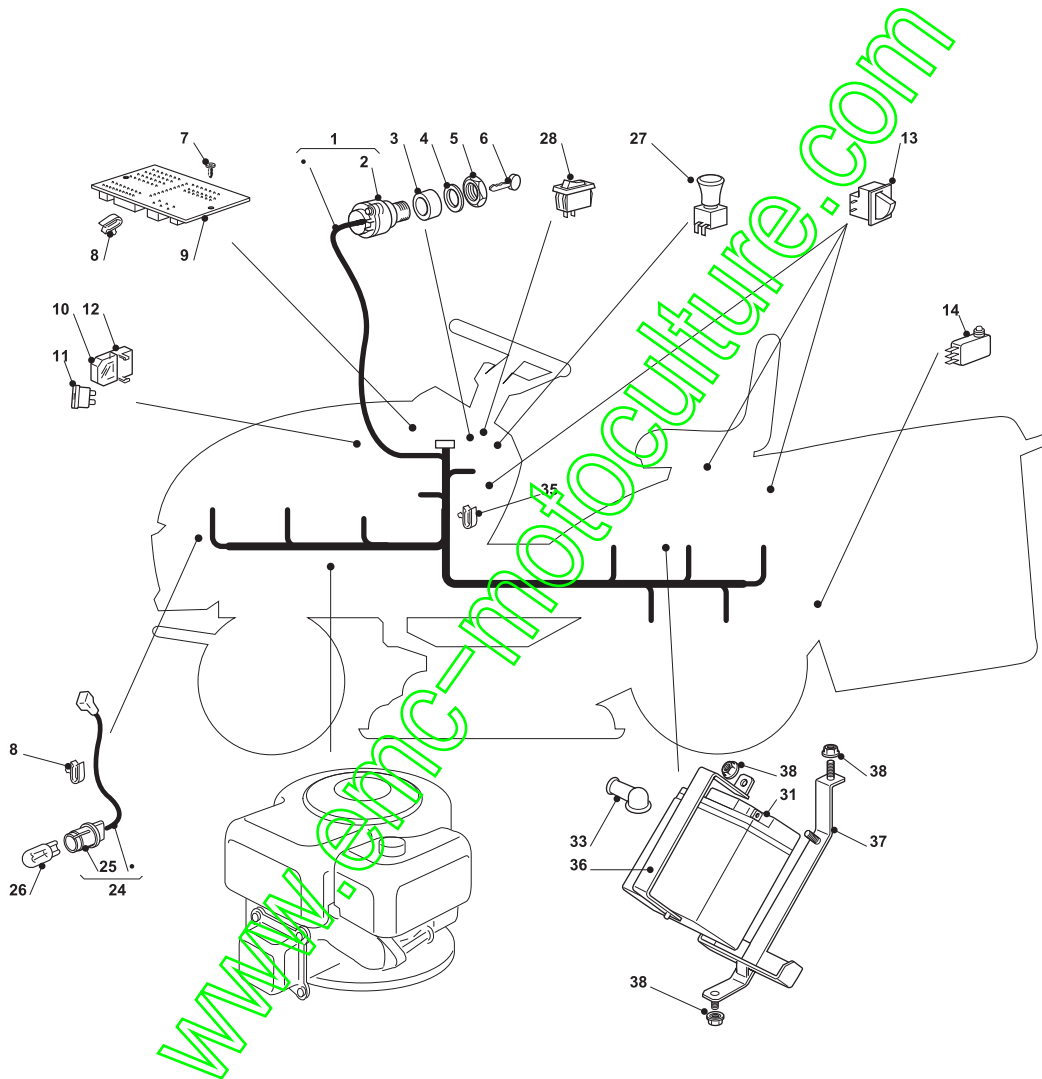

www.emc-motoculture.com

Fig.	Q.ty	Part No	Description	Notes
1	2	325785275/0	Support	
2	4	112818690/0	Screw	
3	4	112293201/0	Nut	
11	1	325755031/1	Bracket	
12	1	112789000/0	Screw	
13	1	325774315/1	Bracket	
14	1	125510080/1	Pin	
15	1	112292102/0	Nut	
16	1	122450432/0	Spring	
17	1	112154330/0	Nut	
18	2	382774251/0	Bracket	
19	1	382800099/0	Grasscatcher Frame	
20	1	382800103/0	Grasscatcher Frame	
21	1	382800101/1	Front Frame	
22	1	182105921/0	Grasscatcher	
23	1	382394003/0	Front Handle	
24	1	382869023/0	Rod	
25	1	125394508/0	Knob	
26	1	382180138/0	Screw Outfit	
27	4	112815240/0	Screw	
28	8	112154510/0	Nut	
29	2	325650115/0	Stiffening	
31	1	325110319/0	Yellow Grass-Catcher Cover	Yellow
31	1	325110320/0	Red Grass-Catcher Cover	Red
31	1	325110342/0	Grey Grass-Catcher Cover	Grey
31	1	325110413/0	Black Grass-Catcher Cover	Black
31	1	325110421/0	White Grass-Catcher Cover	White
32	1	325033049/1	Reinforcement Rod	
33	1	382650043/0	Lower Stiffening	
34	1	382800173/0	Frame	
35	4	112815220/0	Screw	
36	9	112154510/0	Nut	
41	1	125600041/0	Grassc. Full Micro Protection Tcj-F	
42	1	125600042/0	Grasscatcher Micro Prot Cover	
43	1	125318124/0	Full Grassc. Microswtich Cover	
44	1	112400035/6	Pin	
45	1	325785272/0	Micro Protection	
46	1	112728519/0	Screw	
47	1	125600048/0	Micro Protection Cover	
48	2	112735110/0	Screw	