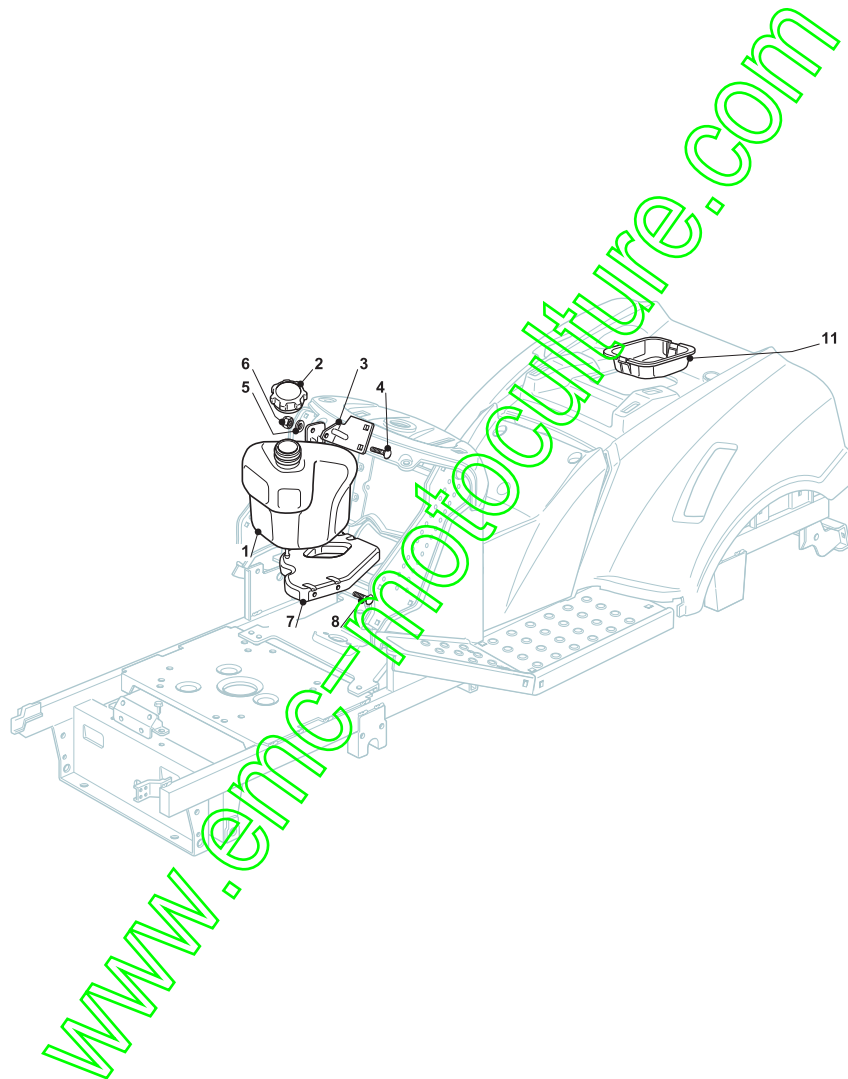

NJY 92 HYDRO

Ride-on 90-92 cm Tank - 4,5 Lt

Issue 11 - 2016

Fig.	Q.ty	Part No	Description	Notes
1	1	325735124/0	Fuel Tank	
2	1	125795001/1	Cap	
3	1	325785291/0	Support	
4	1	112789195/0	Screw	
5	1	112581500/0	Grower	
6	1	112437503/0	Plate	
7	1	325785289/0	Support	
8	4	112735403/0	Screw	
11	1	325207176/0	Basin	

www.emc-motoculture.com