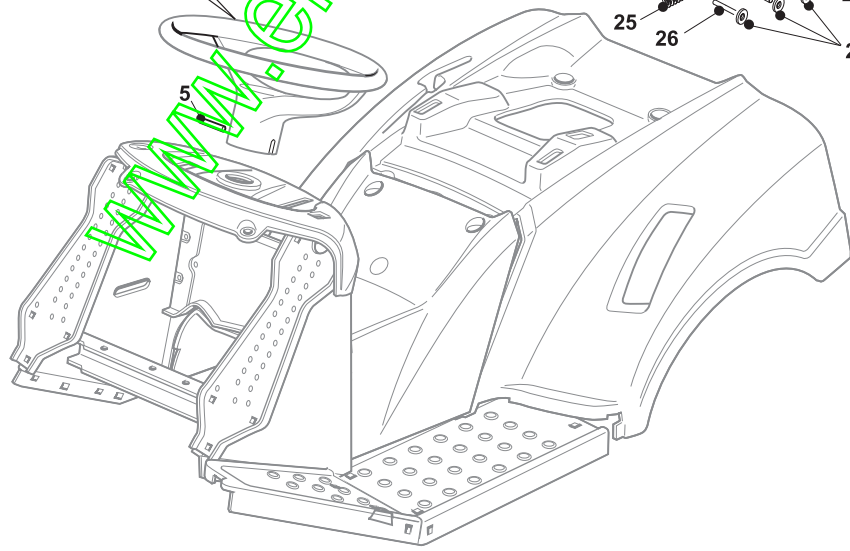

[www.emc-motoculture.com](http://www.emc-motoculture.com)

Fig.	Q.ty	Part No	Description	Notes
1	1	125961212/0	Steering Wheel	Grey
1	1	125961216/0	Steering Wheel	Black
1	1	125961209/0	Steering Wheel	Black
1	1	125961201/0	Steering Wheel	Black
2	1	325580500/0	Cap	Black
2	1	325580501/0	Cap	Grey
3	1	325961222/1	Steering wheel	
4	1	325580508/0	Steering Plate Cover	
5	1	112620299/0	Elastic Pin	
6	1	125722470/0	Seat	
7	1	125722463/0	Seat	
8	1	125722453/1	Seat	
9	1	125722471/0	Seat	
10	1	125722456/0	Seat	
11	1	125722478/1	Seat	
12	1	125430285/0	Spring	
13	1	112789000/0	Screw	
14	1	112154330/0	Nut	
15	1	327063021/1	Cam	
16	2	112789100/0	Screw	
17	2	112523020/0	Washer	
18	2	112154330/0	Nut	
19	1	325547033/2	Seat Plate	
20	4	112793101/0	Screw	
21	4	112583500/0	Grower	
22	4	112523060/0	Washer	
23	2	112789000/0	Screw	
24	6	112604896/0	Crown Fastener	
25	1	125430285/0	Spring	
26	3	122517866/0	Pin	
27	1	325774575/0	Fulcrum Clamp	
28	1	112735661/0	Screw	
29	1	325318327/0	Lever	