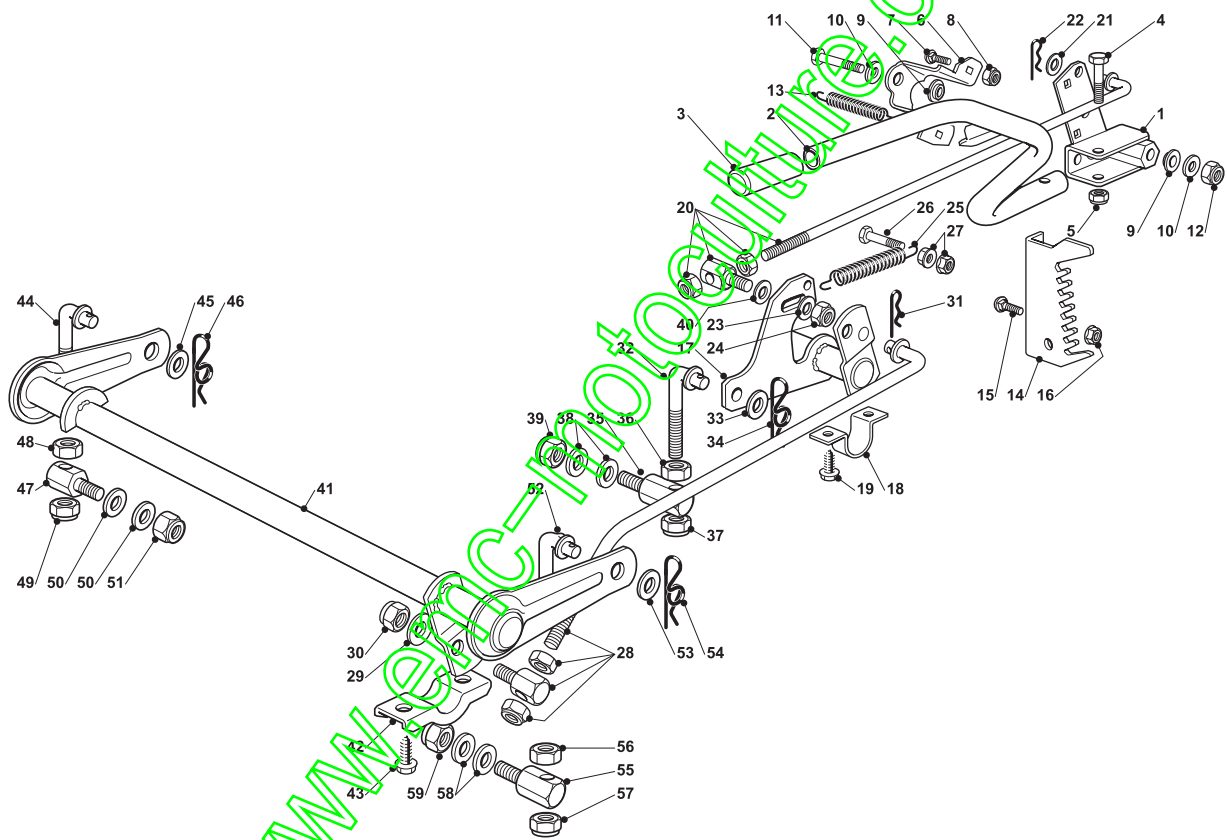

# NJY 92 HYDRO

Ride-on 90-92 cm Transmission Hydrogear

Issue 11 - 2016

Fig.	Q.ty	Part No	Description	Notes
23	1	135062019/0	Belt	

[www.emc-motoculture.com](http://www.emc-motoculture.com)

Fig.	Q.ty	Part No	Description	Notes
1	1	382774249/0	Clamp	
2	1	382318219/1	Lever	
3	1	125394508/0	Knob	
4	1	112674700/0	Screw	
5	1	112154510/0	Nut	
6	1	325650113/0	Plate	
7	2	112818690/0	Screw	
8	2	112155000/0	Nut	
9	2	122041980/0	Bushing	
10	2	112523060/0	Washer	
11	1	112691600/0	Screw	
12	1	112155000/0	Nut	
13	1	125430259/0	Spring	
14	1	325735511/0	Sector	
15	2	112818690/0	Screw	
16	2	112293201/0	Nut	
17	1	382000387/0	Axle	
18	2	325547041/1	Plate	
19	4	112731580/0	Screw	
20	1	382000618/0	Rod	
21	1	325670011/0	Antifriction Washer	
22	1	124487997/0	Cotter Pin	
23	1	112523040/0	Washer	
24	1	112154210/0	Nut	
25	1	122446402/0	Spring	
26	1	112792410/0	Screw	
27	2	112292102/0	Nut	
28	1	382000537/0	Connecting Rod	
29	2	325670008/1	Washer	
30	1	112156602/0	Nut	
31	1	124487998/0	Cotter Pin	
32	1	125840025/0	Tie Rod	
33	1	325670008/1	Washer	
34	1	124487998/0	Cotter Pin	
35	1	125510098/0	Pin	
36	1	112295200/0	Nut	
37	1	112156602/0	Nut	
38	2	325670008/1	Washer	
39	1	112156602/0	Nut	
40	2	112521360/0	Washer	
41	1	382000385/0	Axle	
42	2	327546015/2	Plate	
43	4	112731350/0	Screw	
44	1	125840024/0	Tie Rod	
45	1	325670008/1	Washer	
46	1	124487998/0	Cotter Pin	
47	1	125510098/0	Pin	
48	1	112295200/0	Nut	
49	1	112156602/0	Nut	
50	2	325670008/1	Washer	
51	1	112156602/0	Nut	