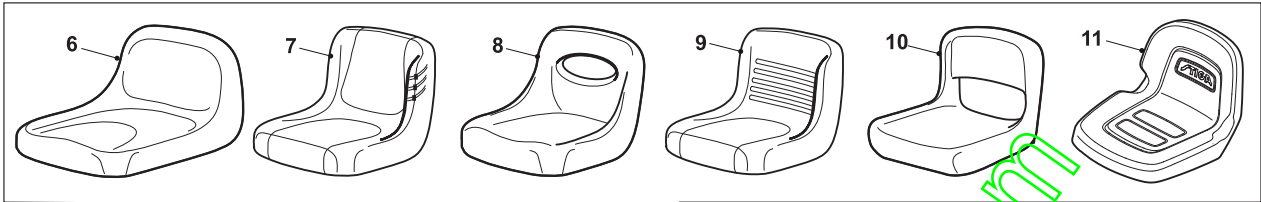

[www.emc-motoculture.com](http://www.emc-motoculture.com)

Fig.	Q.ty	Part No	Description	Notes
1	1	125961212/0	Steering Wheel	Grey
1	1	125961216/0	Steering Wheel	Black
1	1	125961209/0	Steering Wheel	Black
1	1	125961201/0	Steering Wheel	Black
2	1	325580500/0	Cap	Black
2	1	325580501/0	Cap	Grey
3	1	325961222/1	Steering wheel	
4	1	325580508/0	Steering Plate Cover	
5	1	112620299/0	Elastic Pin	
6	1	125722470/0	Seat	
7	1	125722463/0	Seat	
8	1	125722453/1	Seat	
9	1	125722471/0	Seat	
10	1	125722456/0	Seat	
11	1	125722478/1	Seat	
12	1	125430285/0	Spring	
13	1	112789000/0	Screw	
14	1	112154330/0	Nut	
15	1	327063021/1	Cam	
16	2	112789100/0	Screw	
17	2	112523020/0	Washer	
18	2	112154330/0	Nut	
19	1	325547033/2	Seat Plate	
20	4	112793101/0	Screw	
21	4	112583500/0	Grower	
22	4	112523060/0	Washer	
23	2	112789000/0	Screw	
24	6	112604896/0	Crown Fastener	
25	1	125430285/0	Spring	
26	3	122517866/0	Pin	
27	1	325774575/0	Fulcrum Clamp	
28	1	112735661/0	Screw	
29	1	325318327/0	Lever	