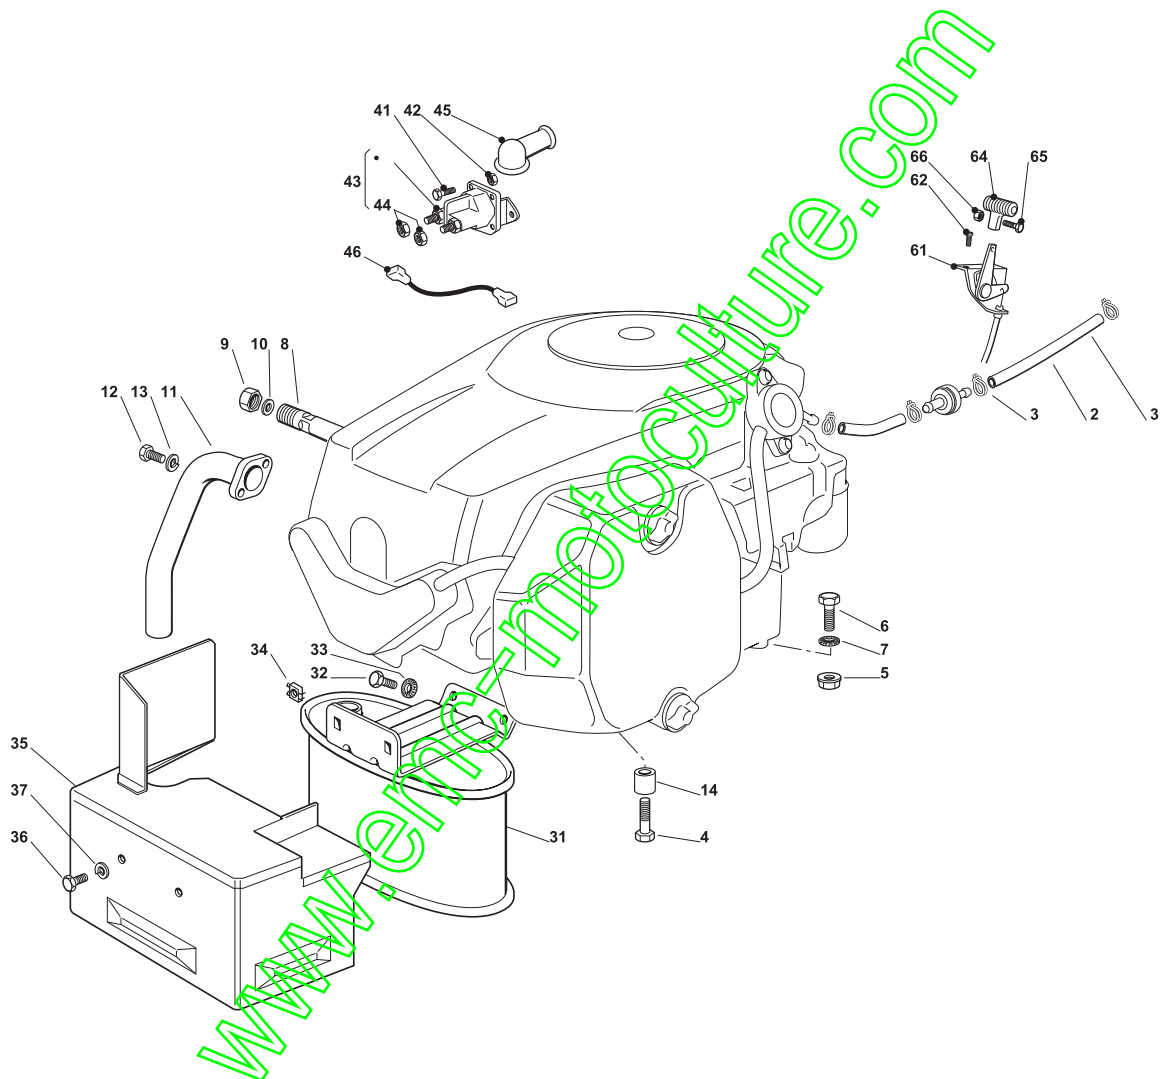

www.emc-motoculture.com

Fig.	Q.ty	Part No	Description	Notes
43	1	118736113/0	Starter Relay	
2	1	325869057/0	Fuel Tube   Connecting Tube	
3	2	118375051/1	Fair Led	
4	3	112735108/1	Screw	
5	1	112154210/0	Nut	
6	1	112691115/0	Screw	
7	1	112540260/0	Grower	
8	1	127598060/0	Oil Discharge Extension	
9	1	118737849/0	Plug	
10	1	118401001/1	Oil Seal	
11	1	118738227/0	Exhaust Pipe Kohler 16-18	
12	2	112735530/0	Screw	
13	2	112583500/0	Grower	
14	3	125160035/0	Spacer	
31	1	182750010/0	Muffler	
32	2	112793102/0	Screw	
33	2	112540260/0	Grower	
34	2	112360425/0	Nut	
35	1	382598029/0	Muffler Protection	
36	2	112792611/0	Screw	
37	2	112583500/0	Grower	
41	2	112791213/1	Screw	
42	2	112292102/0	Nut	
44	2	112360352/0	Nut	
45	1	118564864/1	Protection	
46	1	125065017/0	Cable	
61	1	182000200/1	Throttle Cable	
62	2	125943012/0	Screw	
64	1	125394501/0	Knob	
65	1	112726388/0	Screw	
66	1	112290800/0	Nut	

www.emc-motoculture.com

Fig.	Q.ty	Part No	Description	Notes
2	1	325869057/0	Fuel Tube   Connecting Tube	
3	4	118375051/1	Fair Led	
4	1	118738231/1	Exhaust Tube	
5	2	112583500/0	Grower	
6	2	112737450/0	Screw	
7	4	112735108/1	Screw	
8	1	112735599/0	Screw	
10	1	127598060/0	Oil Discharge Extension	
11	1	118737849/0	Plug	
12	1	118401001/1	Oil Seal	
14	2	112793102/0	Screw	
15	2	112540260/0	Grower	
16	1	182750010/0	Muffler	
17	2	112360425/0	Nut	
18	1	382598039/0	Guard	
19	2	112792611/0	Screw	
20	2	112583500/0	Grower	
41	2	112791213/1	Screw	
42	2	112292102/0	Nut	
43	1	118736110/0	Starter Relay	
44	2	112360352/0	Nut	
45	1	118564864/1	Protection	
46	1	125065017/0	Cable	
61	1	182000212/0	Accelerator	
62	2	125943012/0	Screw	
64	1	125394501/0	Knob	
65	1	112726388/0	Screw	
66	1	112290800/0	Nut	