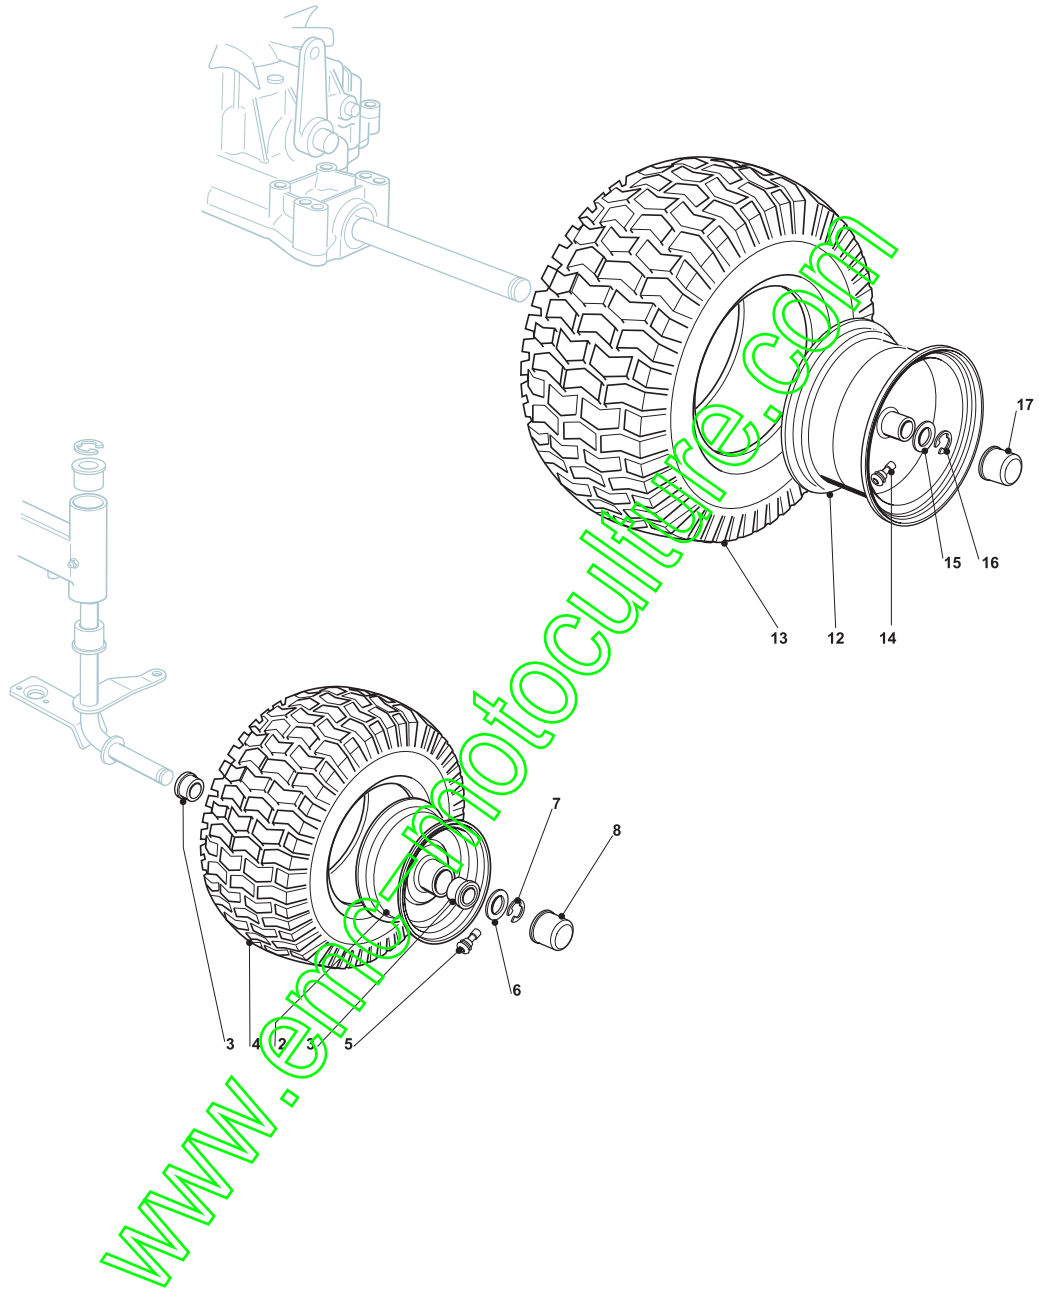

Fig.	Q.ty	Part No	Description	Notes
2	2	182000598/0	Rimm	
3	4	125122200/2	Bearing	
4	2	125590014/0	Tyre	13X5.00-6 PR2 TL P512
4	2	125590020/0	Tyre	15X6.00-6 PR2 TL P519
4	2	125590019/0	Tyre	15X6.00-6 PR2 TL P512
4	2	125590018/0	Tyre	13X5.00-6 PR2 TL P512
5	2	125950000/0	Valve	
6	2	125670005/1	Washer	
7	2	112001000/0	Benzing Ring	
8	2	122110230/0	Hub Cover	Standard Black Cover
12	2	182000599/0	Rimm	
13	2	125590015/0	Tyre	18X8.50-8 P 332
13	2	125590021/0	Tyre	18X8.50-8 PR2 TL P512
14	2	125950000/0	Valve	
15	2	125670005/1	Washer	
16	2	112001010/0	Benzing Ring	
17	2	122110230/0	Hub Cover	Standard Black Cover

www.emc-motoculture.com