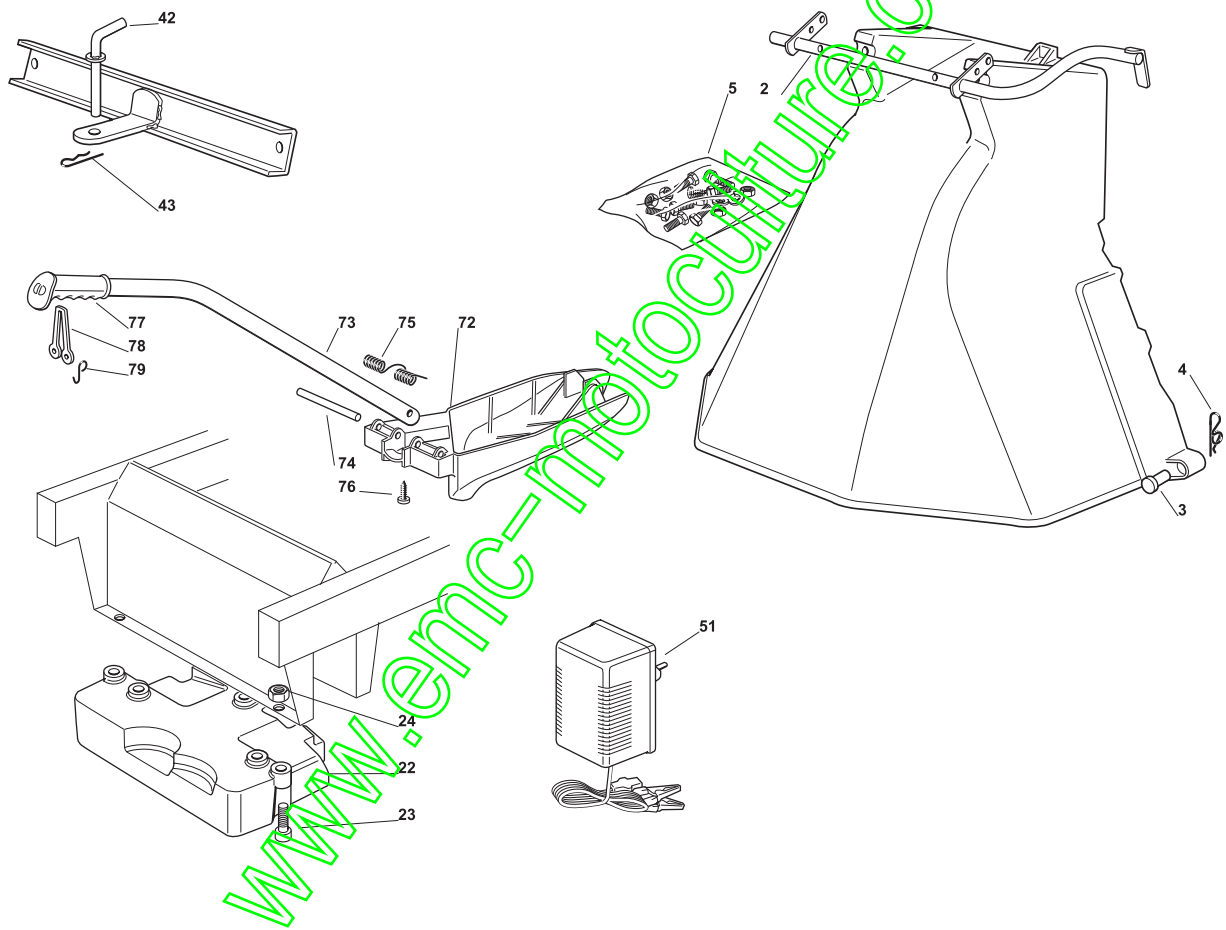

www.enc-motoculture.com

Fig.	Q.ty	Part No	Description	Notes
2	1	382869035/0	Stone Guard Tube	
3	2	125510022/0	Pin	
4	2	124487998/0	Cotter Pin	
5	1	382180062/0	Outfit, Screws	
22	1	125519997/1	Front Weight Tc	
23	3	112760520/0	Screw	
24	3	112155000/0	Nut	
42	1	125510021/1	Hitch Pin	
43	1	124487999/0	Spring Pin	
51	1	182180090/0	Battery Charger	CE Plugg
51	1	182180091/0	Battery Charger	UK Plugg
72	1	325140093/0	Deflector	
73	1	325394007/0	Handle	
74	1	125510077/0	Pin	
75	1	125430245/0	Spring	
76	1	112735410/0	Screw	
77	1	325280000/1	Handgrip	
78	1	125840011/1	Tie Rod	
79	2	125253004/0	Mulch.Kit Fixing Hook	