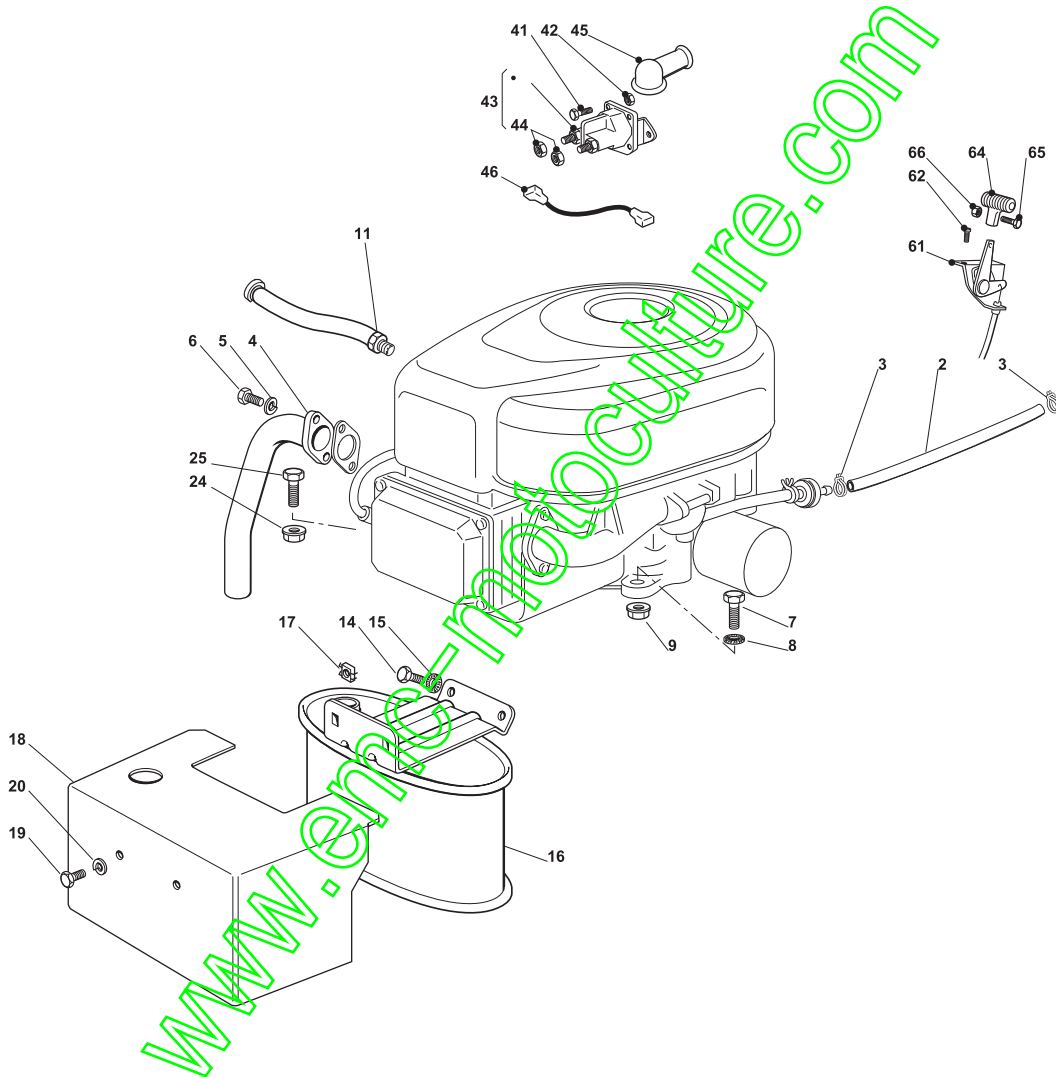

www.emc-motoculture.com

Fig.	Q.ty	Part No	Description	Notes
43	1	118736113/0	Starter Relay	
2	1	325869057/0	Fuel Tube   Connecting Tube	
3	2	118375051/1	Fair Led	
4	1	118738206/0	Exhaust Discharge Tube	
5	2	112583500/0	Grower	
6	2	112735530/0	Screw	
7	1	112691115/0	Screw	
8	1	112540260/0	Grower	
9	1	112154210/0	Nut	
11	1	1134-5827-01	Oil Drain Assy	
14	2	112793102/0	Screw	
15	2	112540260/0	Grower	
16	1	182750010/0	Muffler	
17	2	112360425/0	Nut	
18	1	382598009/2	Muffler Protection	
19	2	112792611/0	Screw	
20	2	112583500/0	Grower	
24	3	112154210/0	Nut	
25	3	112691100/0	Screw	
41	2	112791213/1	Screw	
42	2	112292102/0	Nut	
44	2	112360352/0	Nut	
45	1	118564861/1	Protection	
46	1	125065017/0	Cable	
61	1	182000200/1	Throttle Cable	
62	2	125943012/0	Screw	
64	1	325592000/0	Knob	
65	1	112726388/0	Screw	
66	1	112290800/0	Nut	

www.emc-motoculture.com

Fig.	Q.ty	Part No	Description	Notes
61	1	182000212/0	Accelerator	
2	1	325869057/0	Fuel Tube   Connecting Tube	
3	4	118375051/1	Fair Led	
4	1	118738204/0	Exhaust Discharge Tube	
5	2	112583500/0	Grower	
6	2	112793102/0	Screw	
7	2	112735802/0	Screw	
8	2	112583500/0	Grower	
9	2	112691100/0	Screw	
10	2	112154210/0	Nut	
11	1	112155000/0	Nut	
12	1	127598061/1	Oil Discharge Extension	
13	1	118737849/0	Plug	
14	1	118401001/1	Oil Seal	
15	2	112792611/0	Screw	
16	2	112540260/0	Grower	
17	1	182750010/0	Muffler	
18	2	112360425/0	Nut	
19	1	382598003/1	Muffler Protection	
20	2	125943012/0	Screw	
21	2	112583500/0	Grower	
41	2	112815221/0	Screw	
42	2	122170950/0	Spacer	
43	2	112292102/0	Nut	
44	1	127430561/0	Spring	
45	1	133567000/0	Relay	
62	2	112788512/0	Screw	
64	1	125394501/0	Knob	
65	1	112726388/0	Screw	
66	1	112290800/0	Nut	
71	1	125090007/0	Choke Control	