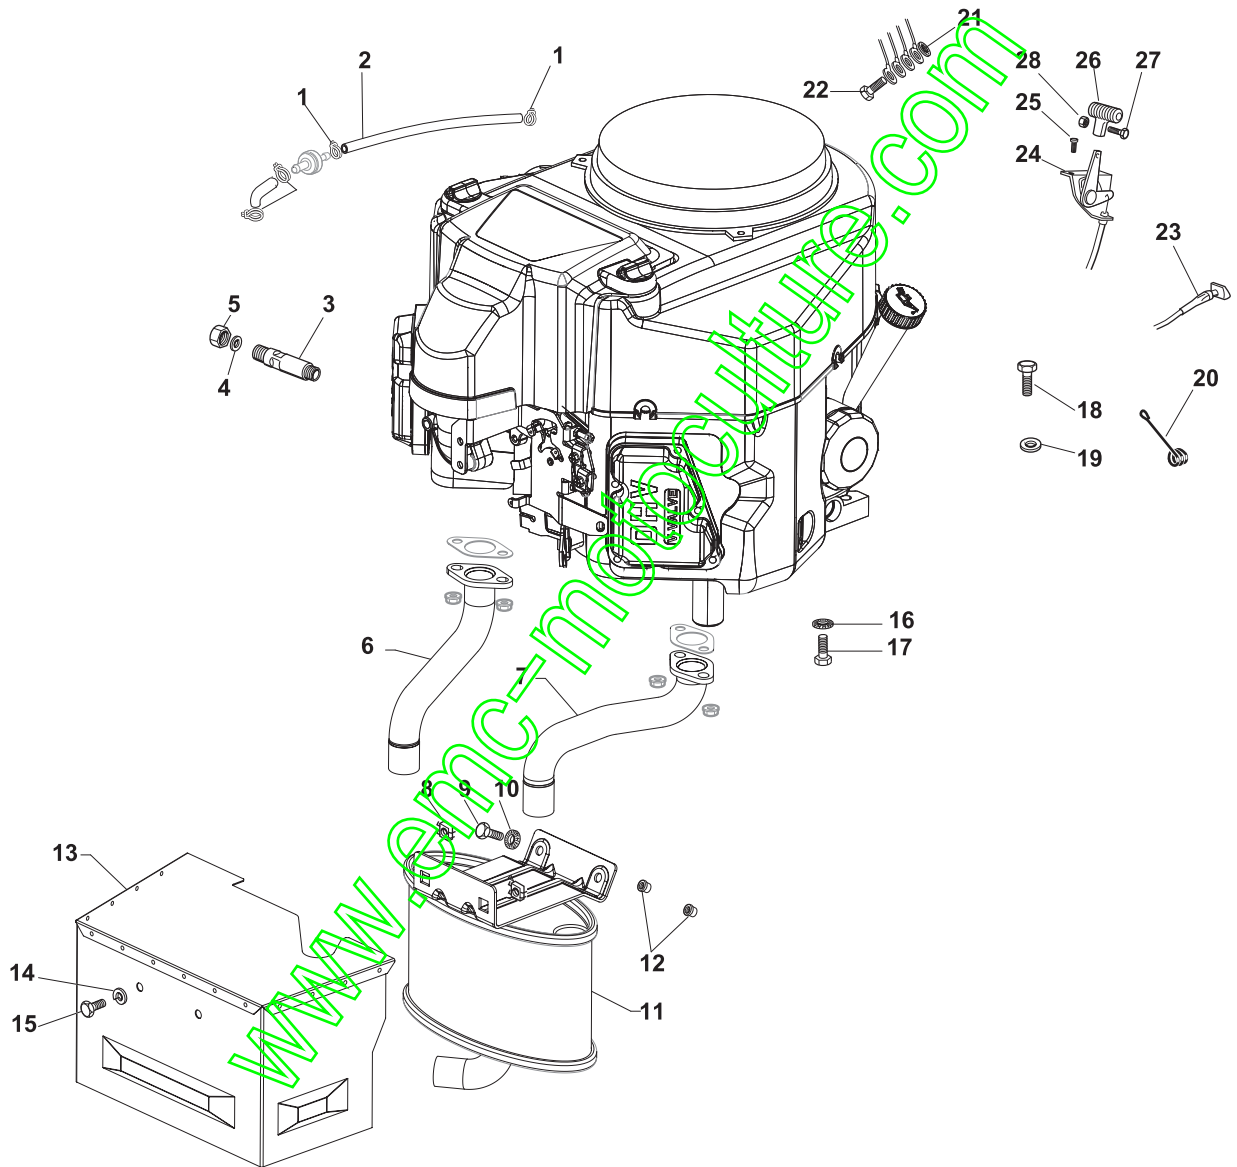

www.emc-motoculture.com

Fig.	Q.ty	Part No	Description	Notes
1	2	118375051/1	Fair Led	
2	1	325869057/0	Fuel Tube   Connecting Tube	
3	1	125598050/0	Oil Discharge Extension	
4	1	118401001/1	Oil Seal	
5	1	118737849/0	Plug	
6	1	118738256/0	Left Exhaust Connection	
7	1	118738257/0	Right Exhaust Connection	
8	3	112360425/0	Nut	
9	3	112793102/0	Screw	
10	2	112540260/0	Grower	
11	1	182750014/0	Muffler	
12	2	112280100/0	Nut	
13	1	382598065/0	Muffler Protection	
14	2	112792611/0	Screw	
15	2	112583500/0	Grower	
16	4	112540070/0	Washer	
17	4	112735821/0	Screw	
18	1	112792611/0	Screw	
19	1	112521350/0	Washer	
20	1	125430252/0	Spring	
21	3	112540260/0	Grower	
22	3	112793102/0	Screw	
23	1	112540260/0	Grower	
24	1	182000201/2	Accelerator	
25	2	125943012/0	Screw	
26	1	325592000/0	Knob	
27	1	112726388/0	Screw	
28	1	112290800/0	Nut	

www.emc-motoculture.com

Fig.	Q.ty	Part No	Description	Notes
1	2	118375051/1	Fair Led	
2	1	325869057/0	Fuel Tube	
3	1	125598050/0	Oil Discharge Extension	
4	1	118401001/1	Oil Seal	
5	1	118737849/0	Plug	
6	1	118738256/0	Left Exhaust Connection	
7	1	118738257/0	Right Exhaust Connection	
8	3	112360425/0	Nut	
9	3	112793102/0	Screw	
10	2	112540260/0	Grower	
11	1	182750003/0	Muffler Assy	
12	2	112280100/0	Nut	
13	1	382598065/0	Muffler Protection	
14	2	112792611/0	Screw	
15	2	112583500/0	Grower	
16	4	112540070/0	Washer	
17	4	112735821/0	Screw	
18	1	112792611/0	Screw	
19	1	112521350/0	Washer	
20	1	125430252/0	Spring	
21	3	112540260/0	Grower	
22	3	112793102/0	Screw	
23	1	112540260/0	Grower	
24	1	182000201/2	Accelerator	
25	2	125943012/0	Screw	
26	1	325592000/0	Knob	
27	1	112726388/0	Screw	
28	1	112290800/0	Nut	