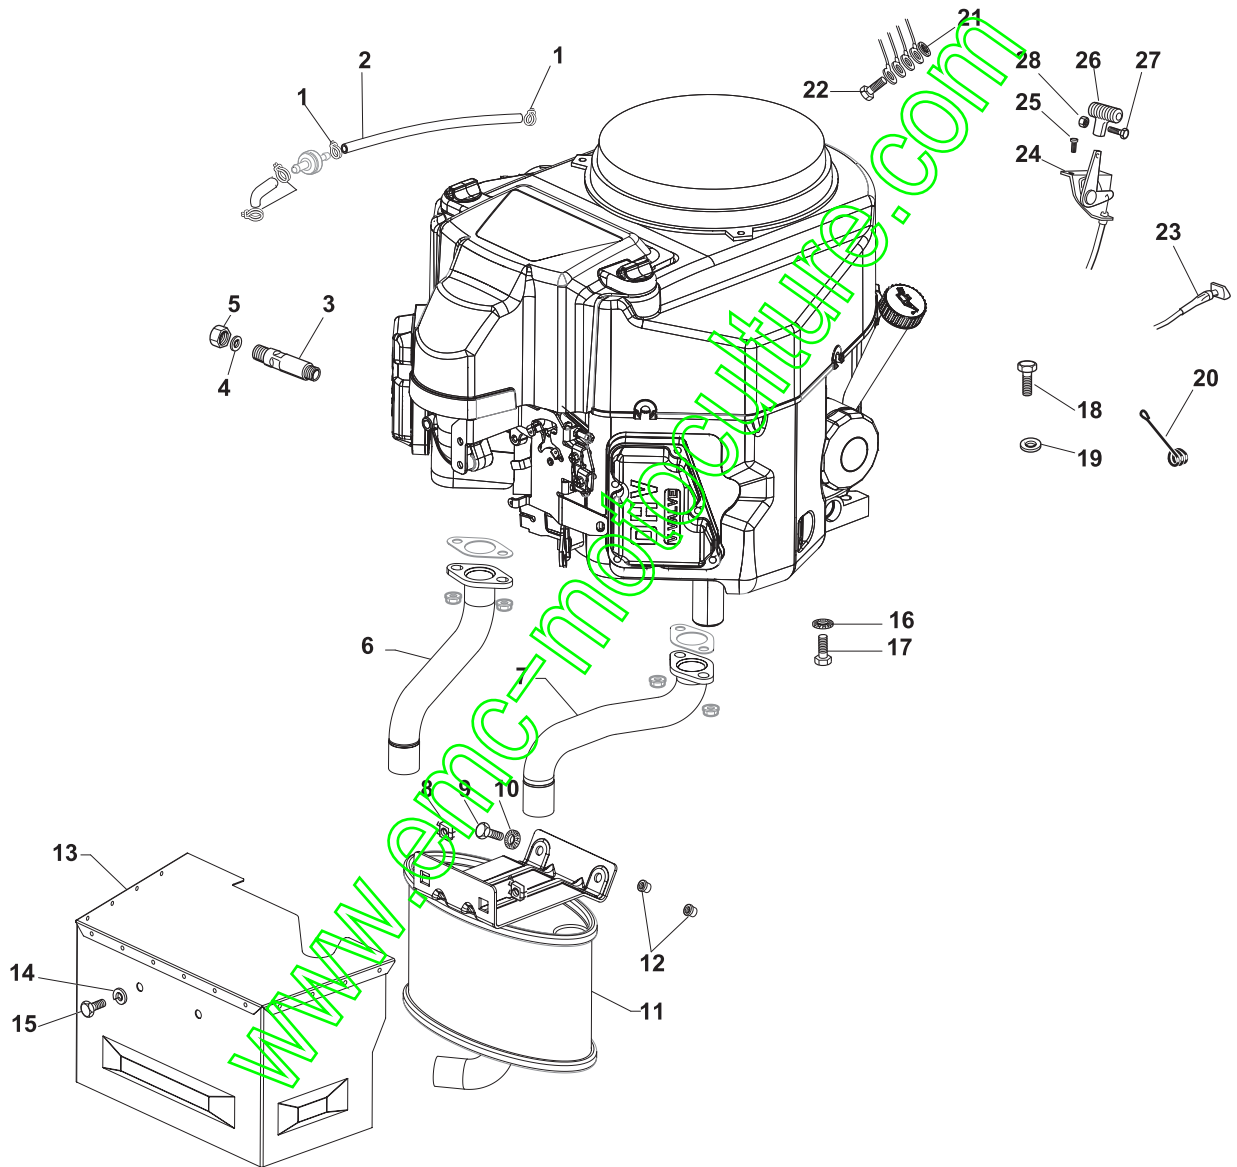

www.emc-motoculture.com

Fig.	Q.ty	Part No	Description	Notes
2	1	325869057/0	Fuel Tube   Connecting Tube	
3	4	118375051/1	Fair Led	
4	1	118738231/1	Exhaust Tube	
5	2	112583500/0	Grower	
6	2	112737450/0	Screw	
7	4	112735108/1	Screw	
8	1	112735599/0	Screw	
10	1	127598060/0	Oil Discharge Extension	
11	1	118737849/0	Plug	
12	1	118401001/1	Oil Seal	
14	2	112793102/0	Screw	
15	2	112540260/0	Grower	
16	1	182750010/0	Muffler	
17	2	112360425/0	Nut	
18	1	382598039/0	Guard	
19	2	112792611/0	Screw	
20	2	112583500/0	Grower	
41	2	112791213/1	Screw	
42	2	112292102/0	Nut	
43	1	118736110/0	Starter Relay	
44	2	112360352/0	Nut	
45	1	118564864/1	Protection	
46	1	125065017/0	Cable	
61	1	182000212/0	Accelerator	
62	2	125943012/0	Screw	
64	1	125394501/0	Knob	
65	1	112726388/0	Screw	
66	1	112290800/0	Nut	

www.emc-motoculture.com

Fig.	Q.ty	Part No	Description	Notes
1	2	118375051/1	Fair Led	
2	1	325869057/0	Fuel Tube   Connecting Tube	
3	1	125598050/0	Oil Discharge Extension	
4	1	118401001/1	Oil Seal	
5	1	118737849/0	Plug	
6	1	118738256/0	Left Exhaust Connection	
7	1	118738257/0	Right Exhaust Connection	
8	3	112360425/0	Nut	
9	3	112793102/0	Screw	
10	2	112540260/0	Grower	
11	1	182750014/0	Muffler	
12	2	112280100/0	Nut	
13	1	382598065/0	Muffler Protection	
14	2	112792611/0	Screw	
15	2	112583500/0	Grower	
16	4	112540070/0	Washer	
17	4	112735821/0	Screw	
18	1	112792611/0	Screw	
19	1	112521350/0	Washer	
20	1	125430252/0	Spring	
21	3	112540260/0	Grower	
22	3	112793102/0	Screw	
23	1	112540260/0	Grower	
24	1	182000201/2	Accelerator	
25	2	125943012/0	Screw	
26	1	325592000/0	Knob	
27	1	112726388/0	Screw	
28	1	112290800/0	Nut	