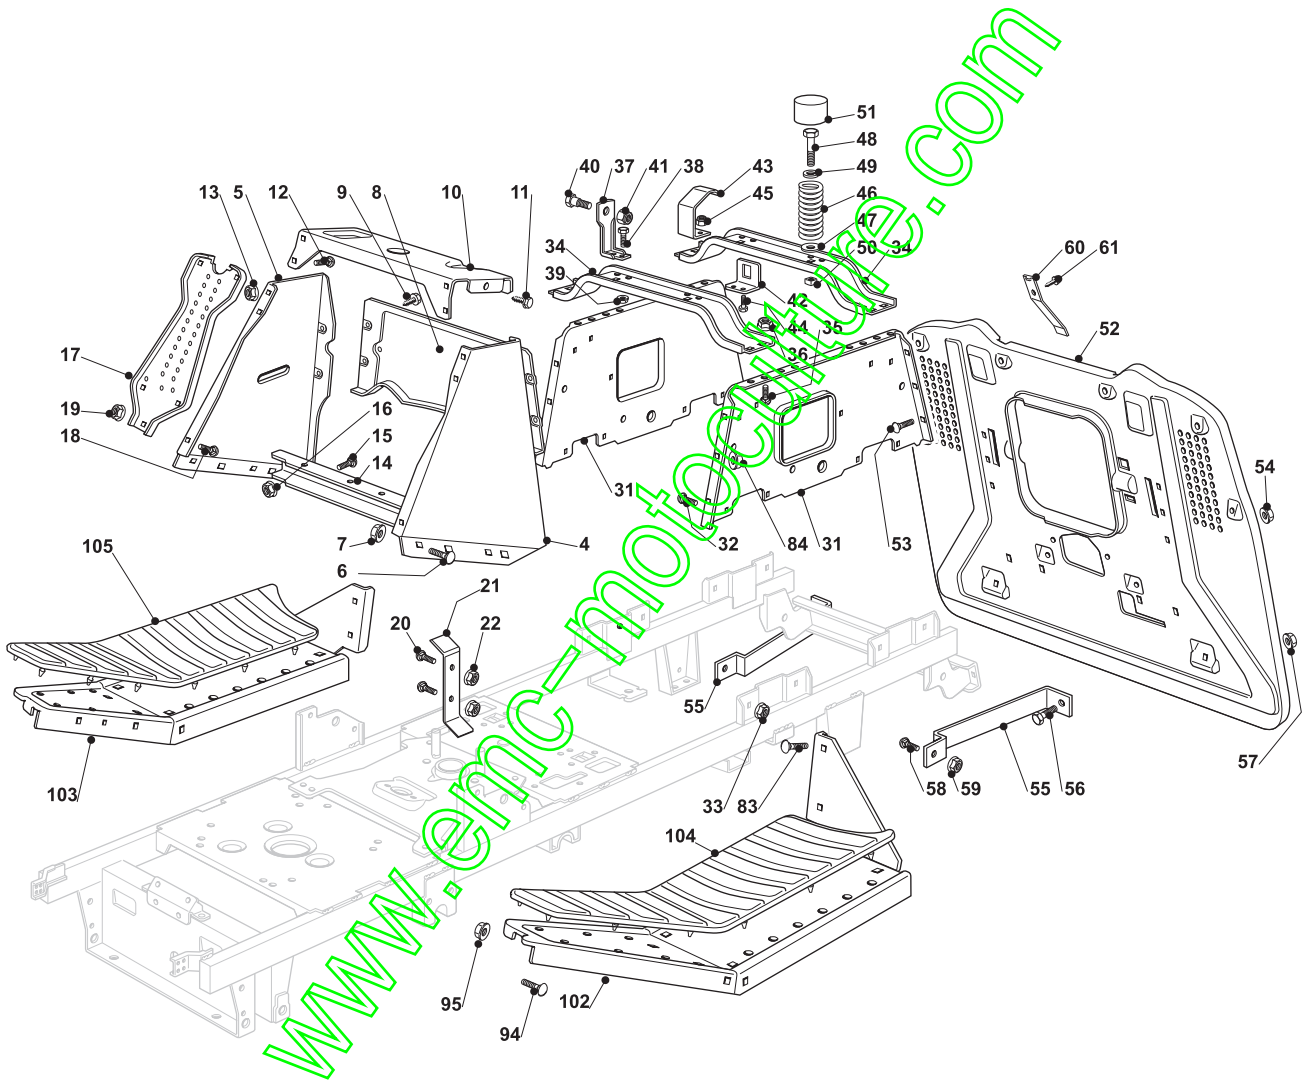

THIS INFORMATION IS NOT INTENDED FOR SALE OR RESALE, AND THIS NOTICE MUST REMAIN ON ALL COPIES.

GLOBAL GARDEN PRODUCTS

Fig.	Q.ty	Part No	Description	Notes
4	1	325785243/1	Left Dashboard Support	
5	1	325785245/0	Right Dashboard Support	
6	4	112818690/0	Screw	
7	4	112293201/0	Nut	
8	1	382785151/2	Rear Dashboard Support	
9	4	112735110/0	Screw	
10	1	325785255/0	Central Dashboard Support	
11	2	112735110/0	Screw	
12	4	112815200/0	Screw	
13	4	112292102/0	Nut	
14	1	325785241/0	Support	
15	2	112815200/0	Screw	
16	2	112292102/0	Nut	
17	2	382785153/1	Front Dashboard Support	
18	2	112815200/0	Screw	
19	2	112292102/0	Nut	
20	2	112793102/0	Screw	
21	1	325785499/0	Support	
22	2	112293201/0	Nut	
31	2	325785249/0	Seat Support	
32	8	112815200/0	Screw	
33	8	112292102/0	Nut	
34	2	325785257/1	Seat Support	
35	8	112818690/0	Screw	
36	8	112293201/0	Nut	
37	2	325755039/0	Bracket	
38	4	112792611/0	Screw	
39	4	112293201/0	Nut	
40	2	122524970/2	Fulcrum Pin	
41	3	112155010/0	Nut	
42	1	325755043/0	Bracket	
43	1	325430253/0	Spring	
44	2	112789000/0	Screw	
45	2	112154330/0	Nut	
46	2	125430257/1	Spring	
47	2	112523070/0	Washer	
48	2	112760515/0	Screw	
49	2	122671653/0	Washer	
50	2	112360425/0	Nut	
51	2	325122000/2	Spring	
52	1	382547041/1	Plate	
53	6	112792611/0	Screw	
54	6	112293201/0	Nut	
55	2	325650119/0	Plate Stiffening	
56	2	112792611/0	Screw	
57	2	112293201/0	Nut	
58	2	112792611/0	Screw	
59	2	112293201/0	Nut	
60	1	125430276/0	Spring	
61	1	112735110/0	Screw	
83	4	112792611/0	Screw	