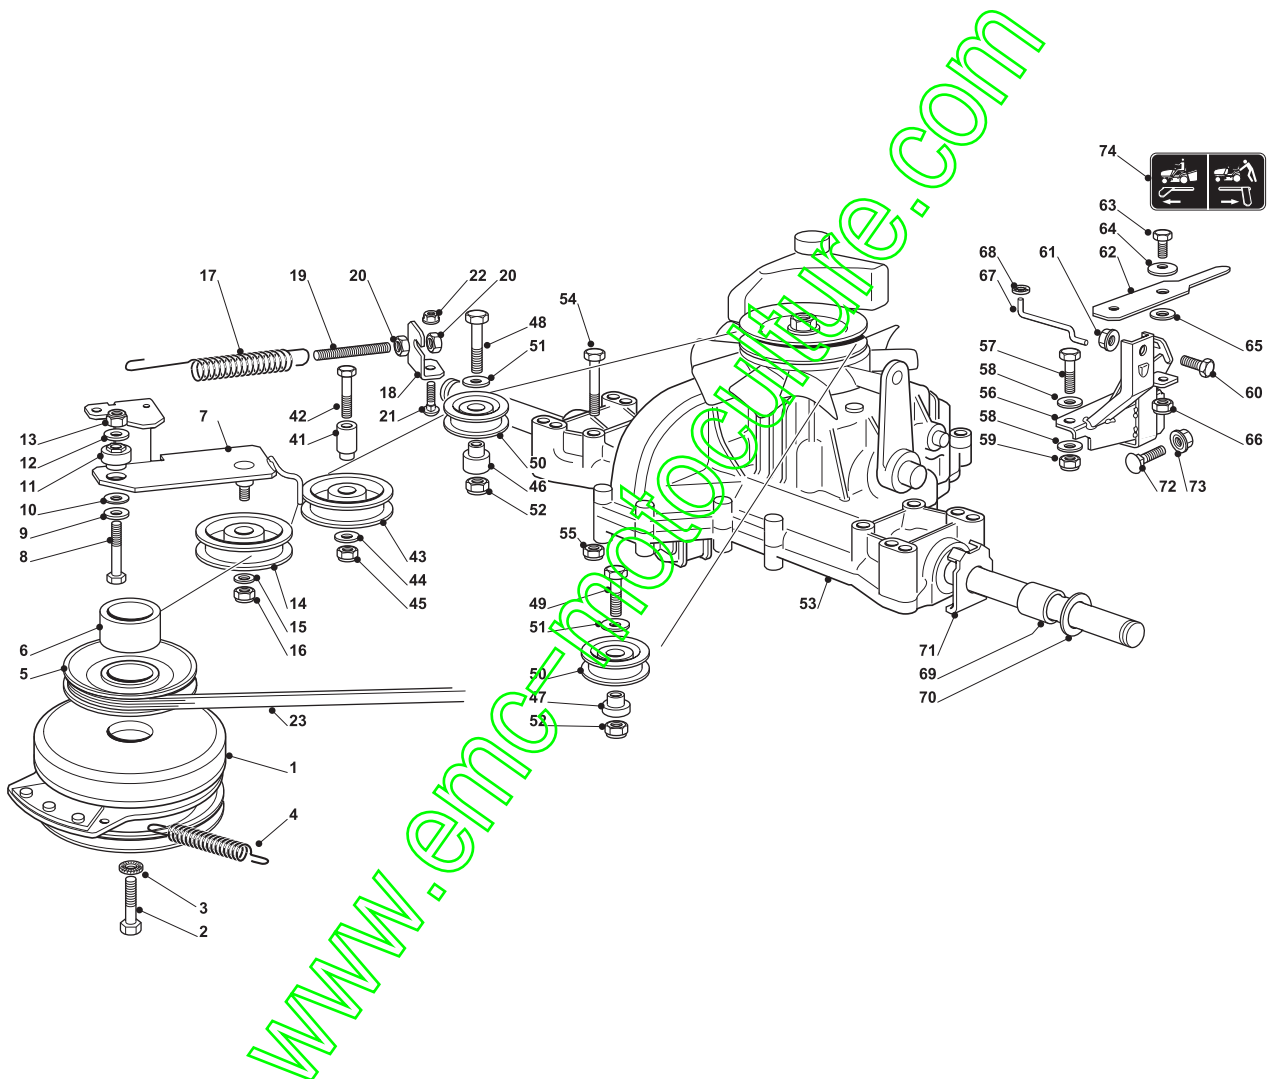

NJY 92 HYDRO

Ride-on 90-92 cm Transmission Tuff Torq

Issue 11 - 2016

Fig.	Q.ty	Part No	Description	Notes
69	2	125160031/0	Spacer	
70	4	112521410/0	Washer	
71	2	325670025/0	Washer	
72	1	112792611/0	Screw	
73	1	112293201/0	Nut	
74	1	114361451/0	Label	

www.emc-motoculture.com