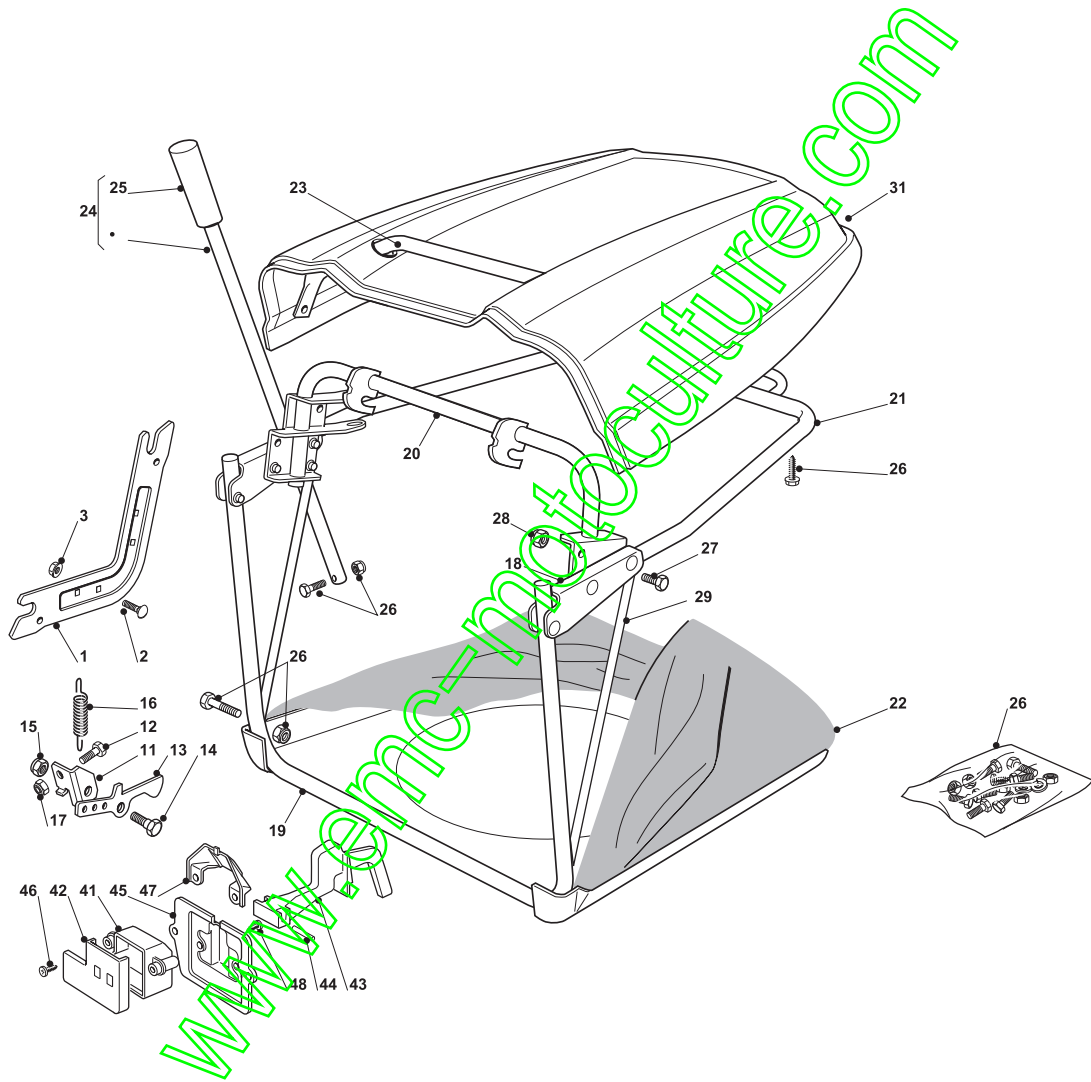

[www.emc-motoculture.com](http://www.emc-motoculture.com)

Fig.	Q.ty	Part No	Description	Notes
1	2	325785275/0	Support	
2	4	112818690/0	Screw	
3	4	112293201/0	Nut	
11	1	325755031/1	Bracket	
12	1	112789000/0	Screw	
13	1	325774315/1	Bracket	
14	1	125510080/1	Pin	
15	1	112292102/0	Nut	
16	1	122450432/0	Spring	
17	1	112154330/0	Nut	
18	2	382774251/0	Bracket	
19	1	382800099/0	Grasscatcher Frame	
20	1	382800103/0	Grasscatcher Frame	
21	1	382800101/1	Front Frame	
22	1	182105973/0	Grasscatcher	
23	1	382394003/0	Front Handle	
24	1	382869023/0	Rod	
25	1	125394508/0	Knob	
26	1	382180048/0	Screw	
27	4	112815240/0	Screw	
28	8	112154510/0	Nut	
29	2	325650115/0	Stiffening	
31	1	325110319/0	Yellow Grass-Catcher Cover	Yellow
31	1	325110320/0	Red Grass-Catcher Cover	Red
31	1	325110342/0	Grey Grass-Catcher Cover	Grey
31	1	325110413/0	Black Grass-Catcher Cover	Black
31	1	325110421/0	White Grass-Catcher Cover	White
41	1	125600041/0	Grassc.Full Micro Protection Tcj-F	
42	1	125600042/0	Grasscatcher Micro Prot Cover	
43	1	125318124/0	Full Grassc. Microswtich Cover	
44	1	112400030/0	Pin	
45	1	325785272/0	Micro Protection	
46	1	112728510/0	Screw	
47	1	125600048/0	Micro Protection Cover	
48	2	112735116/0	Screw	