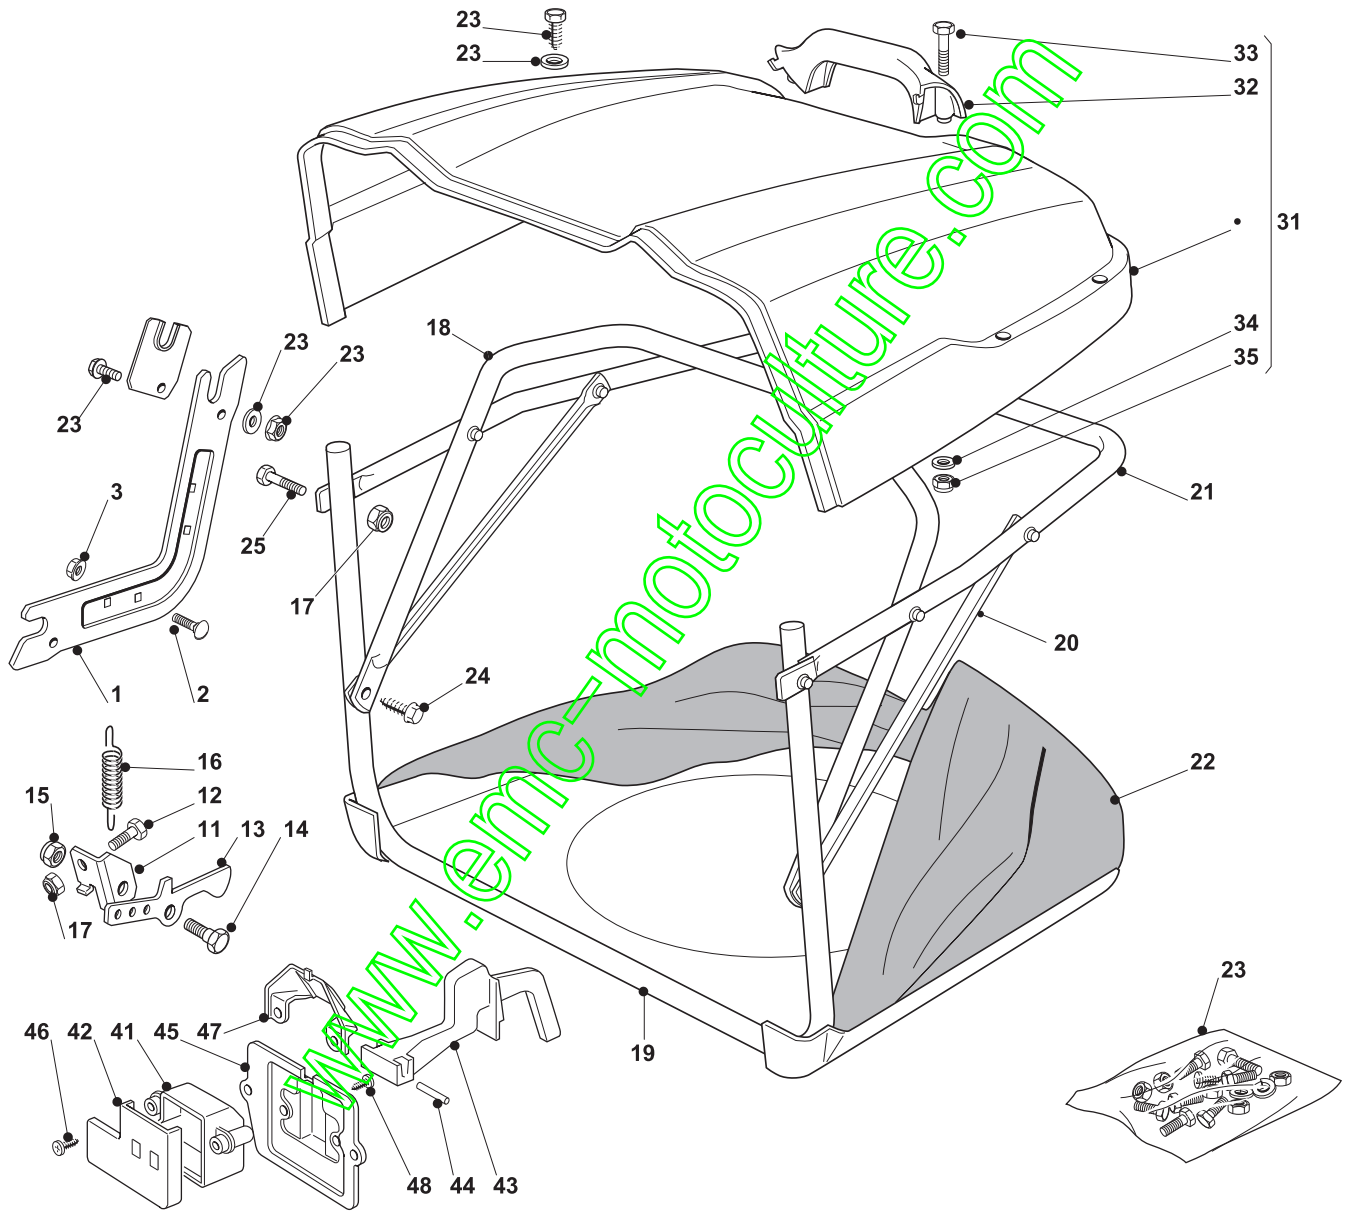

www.enclimatic.com

Fig.	Q.ty	Part No	Description	Notes
11	1	325755031/1	Bracket	
12	1	112789000/0	Screw	
13	1	325774315/1	Bracket	
14	1	125510080/1	Pin	
15	1	112292102/0	Nut	
16	1	122450432/0	Spring	
17	1	112154330/0	Nut	
18	1	382800109/0	Frame	
19	1	382800105/0	Frame   Grasscatcher Frame	
20	2	325650117/0	Stiffening	
21	1	382800107/0	Front Frame   Grasscatcher Upper Frame Ass.Y	
22	1	182105974/0	Grasscatcher	
23	1	382180120/0	Screw	
24	4	112729601/1	Screw	
25	2	112789210/0	Screw	
26	2	112540040/0	Washer	
31	1	382110273/1	Black Grass-Catcher Cover	
32	1	127394000/0	Handle	
33	2	112789020/0	Screw	
34	2	112523020/0	Washer	
35	2	112154330/0	Nut	
41	1	125600041/0	Grassc.Full Micro Protection Tcf-F	
42	1	125600042/0	Grasscatcher Micro Prot Cover	
43	1	125318124/0	Full Grassc. Microswitch Cover	
44	1	112400030/0	Pin	
45	1	325785272/0	Micro Protection	
46	1	112728510/0	Screw	
47	1	125600048/0	Micro Protection Cover	
48	2	112735110/0	Screw	