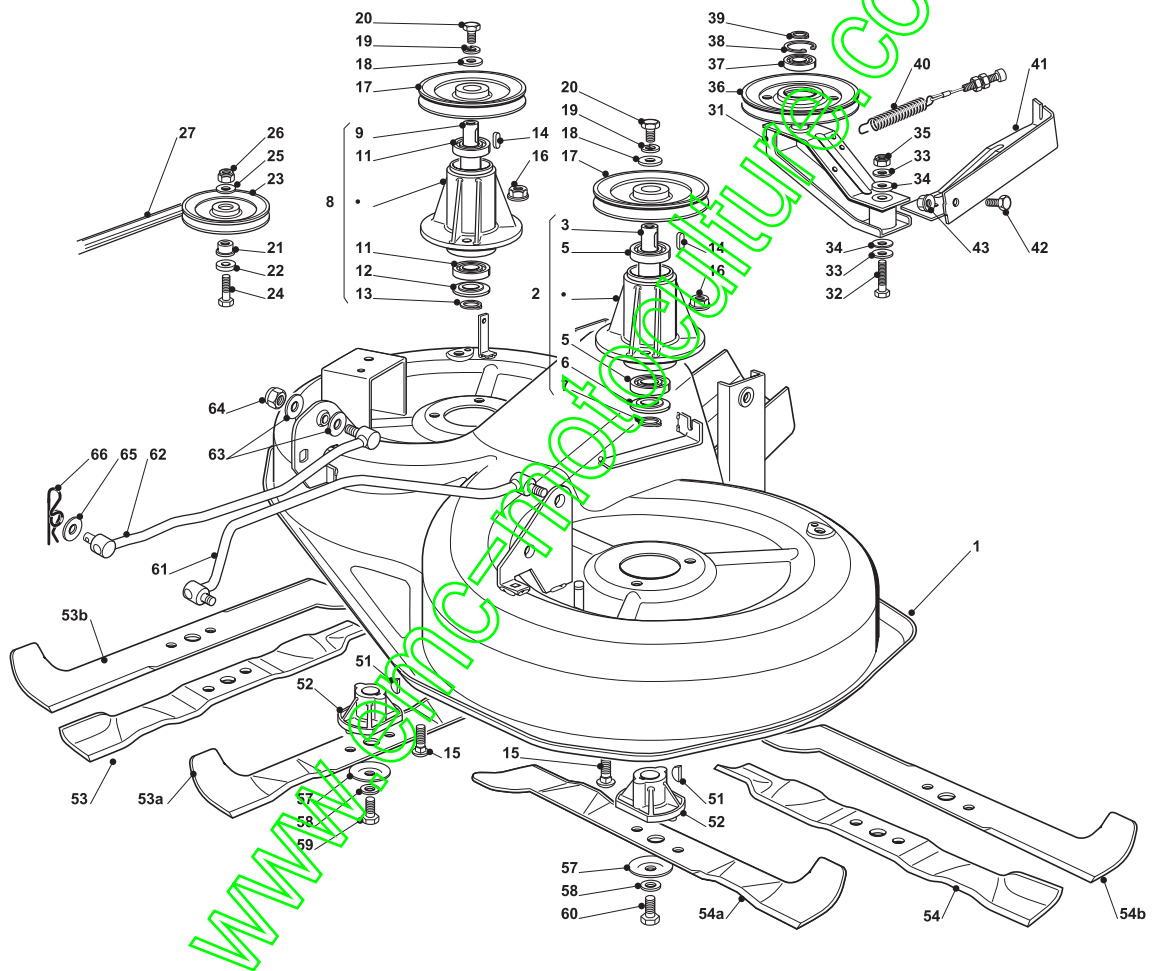

[www.emc-motoculture.com](http://www.emc-motoculture.com)

Fig.	Q.ty	Part No	Description	Notes
1	1	382564075/0	Cutting Plate Black	Black
1	1	382564091/0	Cutting Plate Red	Red
1	1	382564112/0	Cutting Plate Yellow	Yellow
2	1	382207202/0	Left Flange Ass.Y	
3	1	125020802/0	Shaft	
5	2	119216047/0	Bearing	
6	1	325160501/0	Dust Cover Disc	
7	1	112609260/0	Seeger	
8	1	382207203/0	Right Flange Assy	
9	1	125020803/0	Secondary Blade Shaft	
11	2	119216047/0	Bearing	
12	1	325160501/0	Dust Cover Disc	
13	1	112609260/0	Seeger	
14	2	112139480/0	Feather	
15	6	112818700/0	Screw	
16	6	112154210/0	Nut	
17	2	125601563/0	Pulley	
18	2	125670007/0	Washer	
19	2	112583500/0	Grower	
20	2	112793102/0	Screw	
21	1	125160079/0	Spacer	
22	1	125670007/0	Washer	
23	1	325601599/0	Pulley	
24	1	112691115/0	Screw	
25	1	112523060/0	Washer	
26	1	112155000/0	Nut	
27	1	135065701/0	Belt	
31	1	382318141/2	Lever	
32	1	112691700/0	Screw	
33	2	112523070/0	Washer	
34	2	322672152/0	Antifriction Washer	
35	1	112155000/0	Nut	
36	1	125601564/1	Pulley	
37	1	119216048/0	Bearing	
38	1	112610807/0	Seeger	
39	1	112609260/0	Seeger	
40	1	382004618/0	Wire	
41	1	382774215/3	Clamp	
42	1	112792811/0	Screw	
43	1	112293201/0	Nut	
51	2	112139100/0	Key	
52	2	125463200/0	Blade Hub	
53	1	182004354/0	Right Blade, Winged	
53	1	182004345/1	Right Blade, Winged	
53	1	182004352/0	Right Mulching Blade	
54	1	182004353/0	Left Blade Mulching, Winged	
54	1	182004344/1	Left Blade, Winged	
54	1	181004346/3	Blade	
57	2	122160400/0	Elastic Disc	
58	2	112523080/0	Washer	
59	1	112735695/1	Screw	