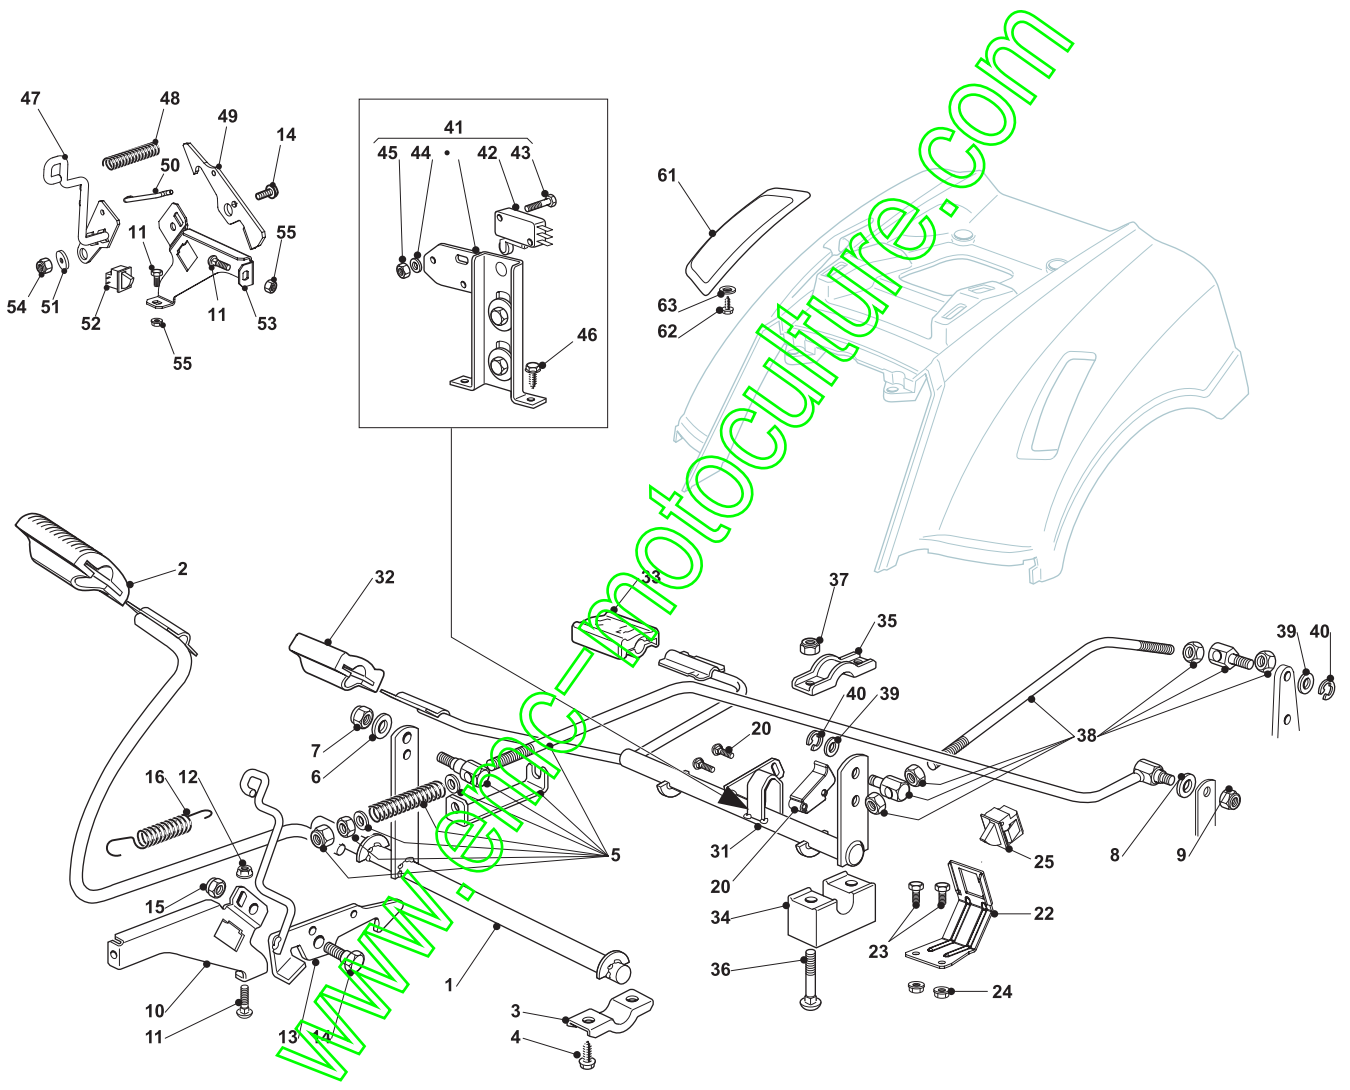

Fig.	Q.ty	Part No	Description	Notes
41	1	382394853/0LC	Switch Ass.Y	
13	1	382318289/0	Rod   Brake Lever	
1	1	382500029/1	Pedal	
2	1	325110416/0	Clamp Cover	
3	2	327546015/2	Plate	
4	4	112729601/1	Screw	
5	1	382000542/1	Rod	
6	1	112521350/0	Washer	
7	1	112155000/0	Nut	
8	1	112521350/0	Washer	
9	1	112155000/0	Nut	
10	1	325785261/0	Support	
11	2	112815200/0	Screw	
12	2	112292102/0	Nut	
14	1	122524970/3	Pin	
15	1	112155000/0	Nut	
16	1	125430213/0	Spring	
20	1	325060034/1	Cam	
21	2	112735404/0	Screw	
22	1	325547375/0	Plate	
23	2	112793102/0	Screw	
24	2	112293201/0	Nut	
25	1	119410614/0	Microswitch	
31	1	382000605/0	Gear Control Axle	
32	1	325110417/0	Clamp Cover Front	
33	1	325110418/0	Clamp Cover Rear	
34	2	325785185/0	Support	
35	2	327546015/2	Plate	
36	4	112815245/0	Screw	
37	4	112154510/0	Nut	
38	1	382000543/0	Rod	
39	2	112523040/0	Washer	
40	2	112154510/0	Nut	
42	1	119410609/1LC	Micro Switch	
43	2	112735602/0	Screw	
44	2	112581105/0	Grower	
45	2	112290791/0	Nut	
46	2	112735119/0	Screw	
47	1	382318289/0	Rod   Brake Lever	
48	1	125430213/0	Spring	
49	1	325253007/1	Brake Hook	
50	1	125033119/0	Rod	
51	1	122041980/0	Bushing	
52	1	119410613/0	Microswitch	
53	1	325785261/0	Support	
54	1	112155010/0	Nut	
55	4	112292102/0	Nut	
61	1	325207171/0	Cover (Hydro)	
62	2	112735402/0	Screw	
63	4	112523050/0	Washer	