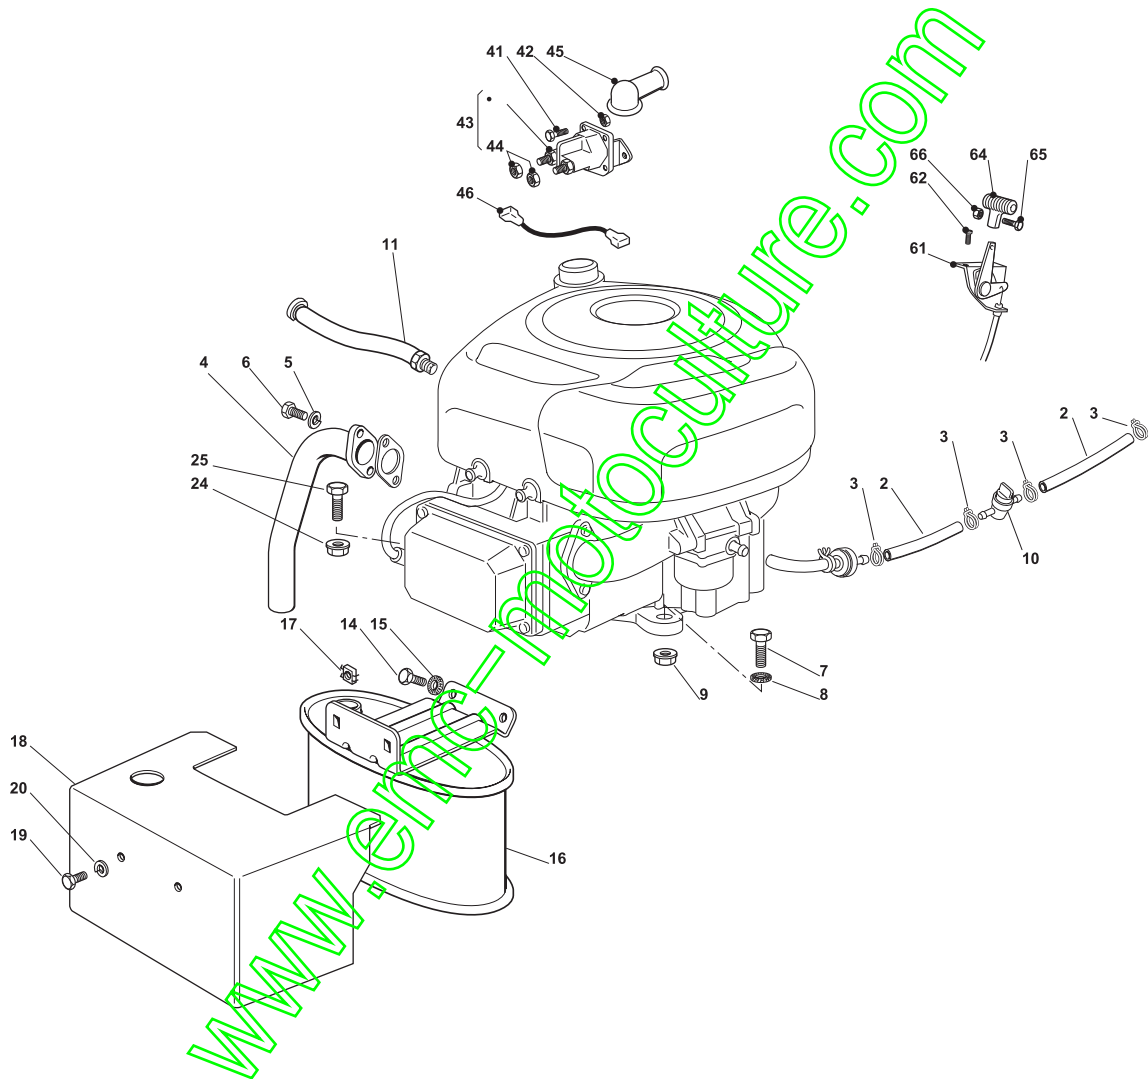

Fig.	Q.ty	Part No	Description	Notes
41	1	382394853/0LC	Switch Ass.Y	
13	1	382318289/0	Rod   Brake Lever	
1	1	382500029/1	Pedal	
2	1	325110416/0	Clamp Cover	
3	2	327546015/2	Plate	
4	4	112729601/1	Screw	
5	1	382000627/0	Rod (Hydro-Gear)	
6	1	112521350/0	Washer	
7	1	112155000/0	Nut	
8	1	112521350/0	Washer	
9	1	112155000/0	Nut	
10	1	325785261/0	Support	
11	2	112815200/0	Screw	
12	2	112292102/0	Nut	
14	1	122524970/3	Pin	
15	1	112155000/0	Nut	
16	1	125430213/0	Spring	
20	1	325060034/1	Cam	
21	2	112735404/0	Screw	
22	1	325547375/0	Plate	
23	2	112793102/0	Screw	
24	2	112293201/0	Nut	
25	1	119410614/0	Microswitch	
31	1	382000605/1	Drive Pedal	
32	1	325110417/0	Clamp Cover Front	
33	1	325110418/0	Clamp Cover Rear	
34	2	325785185/0	Support	
35	2	327546015/2	Plate	
36	4	112815245/0	Screw	
37	4	112154510/0	Nut	
38	1	382000578/0	Rod	
39	2	112523040/0	Washer	
40	2	112000940/0	Benzing Ring	
42	1	119410609/1LC	Micro Switch	
43	2	112735602/0	Screw	
44	2	112581105/0	Grower	
45	2	112290791/0	Nut	
46	2	112735119/0	Screw	
47	1	382318289/0	Rod   Brake Lever	
48	1	125430213/0	Spring	
49	1	325253007/1	Brake Hook	
50	1	125033119/0	Rod	
51	1	122041980/0	Bushing	
52	1	119410613/0	Microswitch	
53	1	325785261/0	Support	
54	1	112155010/0	Nut	
55	4	112292102/0	Nut	
61	1	325207171/0	Cover (Hydro)	
62	2	112735402/0	Screw	
63	4	112523050/0	Washer	