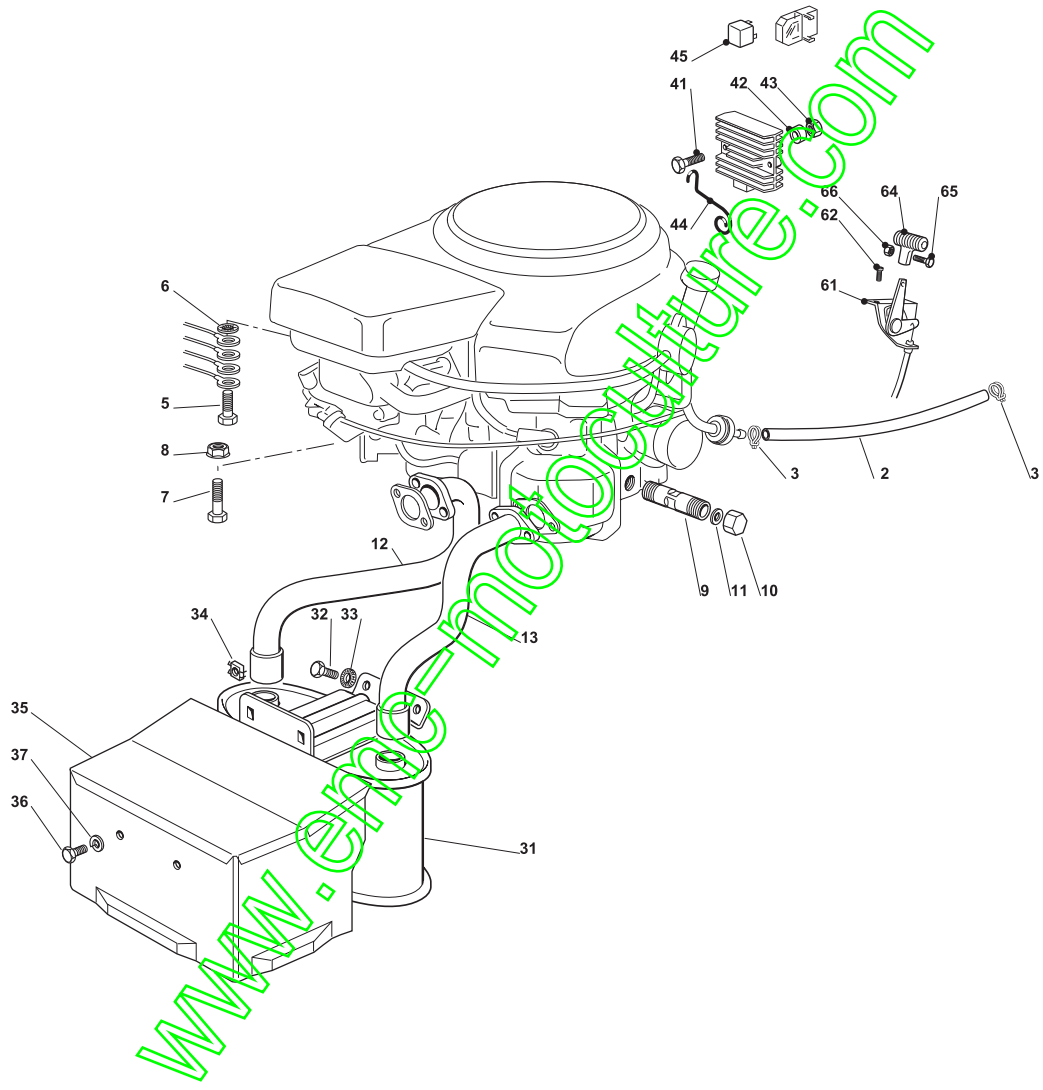

www.emc-motoculture.com

Fig.	Q.ty	Part No	Description	Notes
61	1	182000212/0	Accelerator	
2	1	325869057/0	Fuel Tube   Connecting Tube	
3	4	118375051/1	Fair Led	
4	1	118738204/0	Exhaust Discharge Tube	
5	2	112583500/0	Grower	
6	2	112793102/0	Screw	
7	2	112735802/0	Screw	
8	2	112583500/0	Grower	
9	2	112691100/0	Screw	
10	2	112154210/0	Nut	
11	1	112155000/0	Nut	
12	1	127598061/1	Oil Discharge Extension	
13	1	118737849/0	Plug	
14	1	118401001/1	Oil Seal	
15	2	112792611/0	Screw	
16	2	112540260/0	Grower	
17	1	182750010/0	Muffler	
18	2	112360425/0	Nut	
19	1	382598003/1	Muffler Protection	
20	2	125943012/0	Screw	
21	2	112583500/0	Grower	
41	2	112815221/0	Screw	
42	2	122170950/0	Spacer	
43	2	112292102/0	Nut	
44	1	127430561/0	Spring	
45	1	133567000/0	Relay	
62	2	112788512/0	Screw	
64	1	125394501/0	Knob	
65	1	112726388/0	Screw	
66	1	112290800/0	Nut	
71	1	125090007/0	Choke Control	

www.enc-motoculture.com

Fig.	Q.ty	Part No	Description	Notes
2	1	325869057/0	Fuel Tube   Connecting Tube	
3	2	118375051/1	Fair Led	
5	1	112735599/0	Screw	
6	1	112540260/0	Grower	
7	4	112691115/0	Screw	
8	4	112154210/0	Nut	
10	1	118737849/0	Plug	
11	1	118401001/1	Oil Seal	
12	1	118738221/0	Exhaust Tube Right	
13	1	118738222/0	Right Exhaust Connection	
31	1	182750003/0	Muffler Assy	
32	2	112793102/0	Screw	
33	2	112540260/0	Grower	
34	2	112360425/0	Nut	
35	1	382598005/2	Muffler Protection	
36	2	112792611/0	Screw	
37	2	112583500/0	Grower	
41	2	112815221/0	Screw	
42	2	122170950/0	Spacer	
43	2	112292102/0	Nut	
44	1	127430561/0	Spring	
45	1	133567000/0	Relay	
61	1	182000200/1	Throttle Cable	
62	2	125943012/0	Screw	
64	1	125394501/0	Knob	
65	1	112726388/0	Screw	
66	1	112290800/0	Nut	