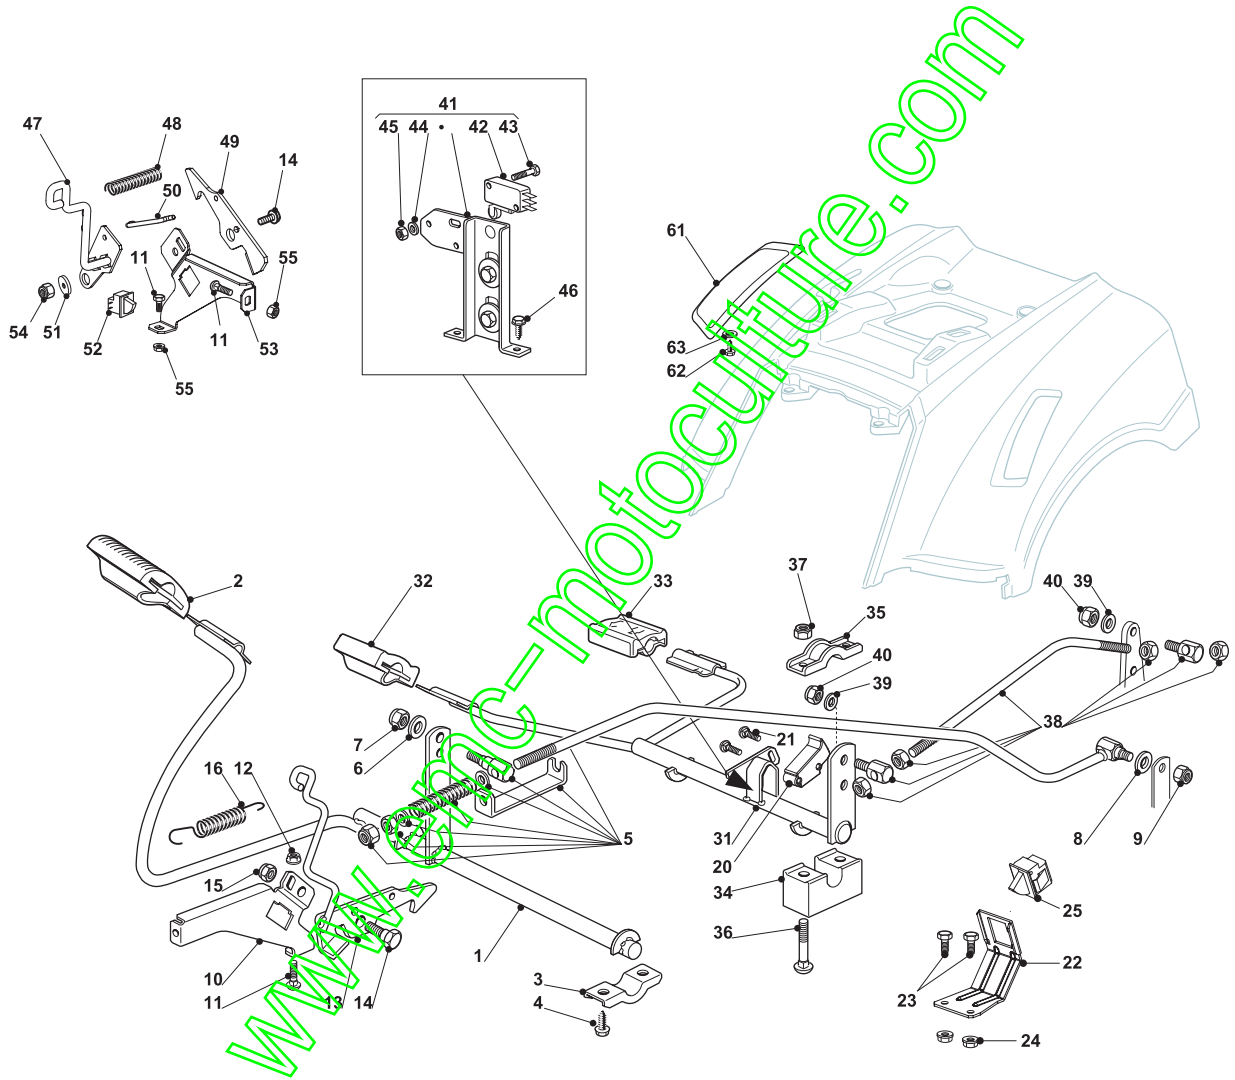

Fig.	Q.ty	Part No	Description	Notes
1	1	325038004/0	Bushing	
2	1	125520006/1	Steering Column	
3	1	127570050/0	Pinion	
4	1	112622650/0	Dowel pin	
5	1	325743000/0	Joint	
6	1	112521370/0	Washer	
7	1	112436030/0	Plate	
8	1	325785213/1	Support	
9	2	112729601/1	Screw	
12	1	112379511/0	Grease Dispenser	
13	2	325040624/0	Bushing	
16	1	125510092/0	Pin	
17	1	125670019/0	Washer	
18	1	325735513/0	Steering Sector	
19	1	112523080/0	Washer	
20	1	112155020/0	Nut	
21	1	325318205/0	Lever	
22	1	112523080/0	Washer	
23	1	112794985/0	Screw	
24	1	325743000/0	Joint	
25	1	325785213/1	Support	
26	2	112791213/1	Screw	
27	2	112521330/0	Washer	
28	2	112154510/0	Nut	
29	1	382000539/1	Steering Rod	
30	2	112523070/0	Washer	
31	2	112155010/0	Nut	
41	1	382034024/1	Equalizer With Bush And Lubricator	
42	4	125034002/1	Bushing	
43	2	112379511/0	Grease Dispenser	
44	1	125160016/0	Spacer	
45	1	112692695/0	Screw	
46	2	112523100/0	Washer	
47	1	112587100/0	Grower	
48	1	112295307/0	Nut	
49	1	382230363/0	Right Stub Axle	
50	1	382230365/0	Left Stub Axle	
51	2	112001009/0	Benzing Ring	
52	1	325743000/0	Joint	
53	1	325785213/1	Support	
54	2	112791213/1	Screw	
55	2	112521330/0	Washer	
56	2	112154510/0	Nut	
57	1	125840023/0	Tie Rod	
58	2	122746609/0	Joint	
59	2	112156602/0	Nut	
60	2	112295201/0	Nut	