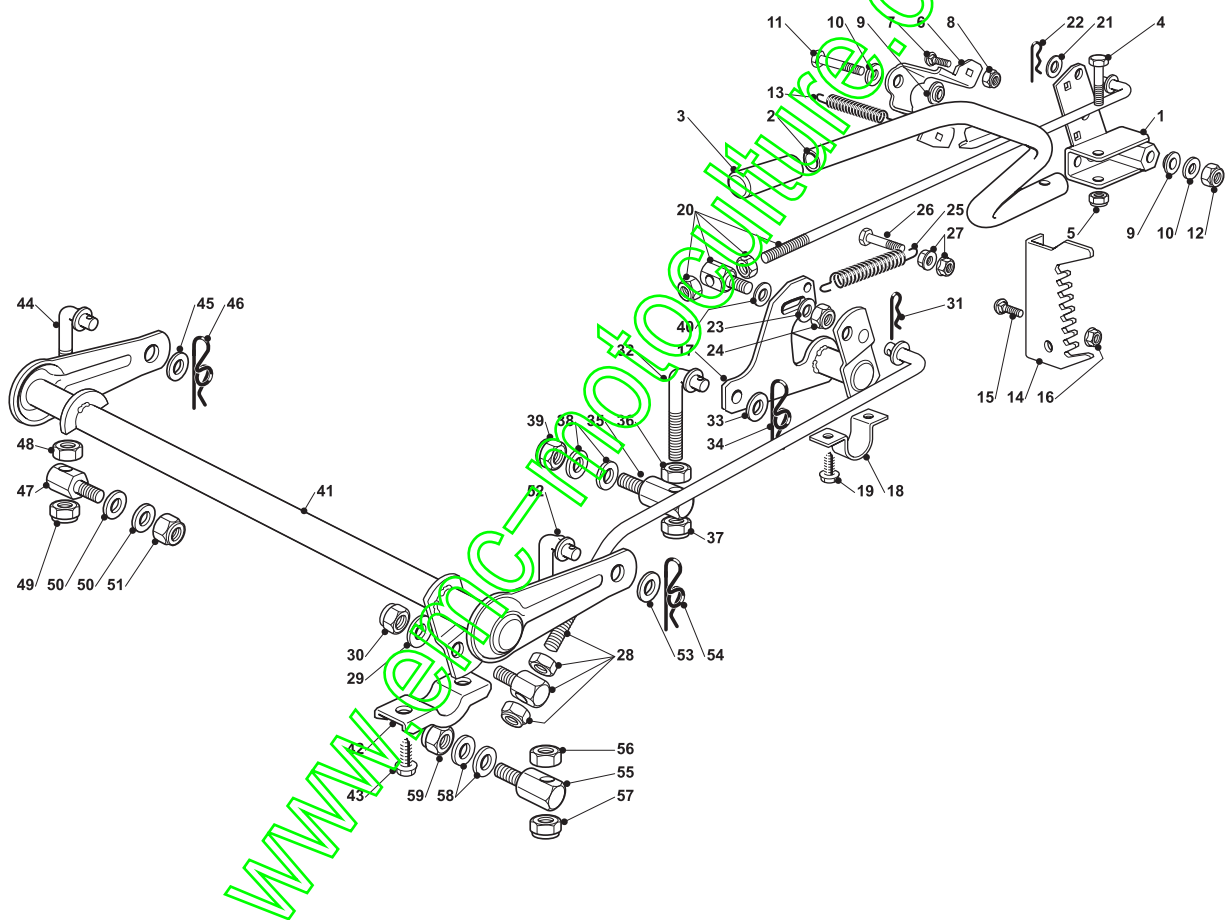

# NJY 92 HYDRO

Ride-on 90-92 cm Transmission Hydrogear

Issue 11 - 2016

Fig.	Q.ty	Part No	Description	Notes
23	1	135062019/0	Belt	

[www.emc-motoculture.com](http://www.emc-motoculture.com)

Fig.	Q.ty	Part No	Description	Notes
1	1	382774249/0	Clamp	
2	1	382318219/1	Lever	
3	1	125394508/0	Knob	
4	1	112674700/0	Screw	
5	1	112154510/0	Nut	
6	1	325650113/0	Plate	
7	2	112818690/0	Screw	
8	2	112155000/0	Nut	
9	2	122041980/0	Bushing	
10	2	112523060/0	Washer	
11	1	112691600/0	Screw	
12	1	112155000/0	Nut	
13	1	125430259/0	Spring	
14	1	325735511/0	Sector	
15	2	112818690/0	Screw	
16	2	112293201/0	Nut	
17	1	382000387/0	Axle	
18	2	325547041/1	Plate	
19	4	112731580/0	Screw	
20	1	382000618/0	Rod	
21	1	325670011/0	Antifriction Washer	
22	1	124487997/0	Cotter Pin	
23	1	112523040/0	Washer	
24	1	112154210/0	Nut	
25	1	122446402/0	Spring	
26	1	112792410/0	Screw	
27	2	112292102/0	Nut	
28	1	382000537/0	Connecting Rod	
29	2	325670008/1	Washer	
30	1	112156602/0	Nut	
31	1	124487998/0	Cotter Pin	
32	1	125840025/0	Tie Rod	
33	1	325670008/1	Washer	
34	1	124487998/0	Cotter Pin	
35	1	125510098/0	Pin	
36	1	112295200/0	Nut	
37	1	112156602/0	Nut	
38	2	325670008/1	Washer	
39	1	112156602/0	Nut	
40	2	112521360/0	Washer	
41	1	382000385/0	Axle	
42	2	327546015/2	Plate	
43	4	112731350/0	Screw	
44	1	125840024/0	Tie Rod	
45	1	325670008/1	Washer	
46	1	124487998/0	Cotter Pin	
47	1	125510098/0	Pin	
48	1	112295200/0	Nut	
49	1	112156602/0	Nut	
50	2	325670008/1	Washer	
51	1	112156602/0	Nut	

Fig.	Q.ty	Part No	Description	Notes
52	1	125840025/0	Tie Rod	
53	1	325670008/1	Washer	
54	1	124487998/0	Cotter Pin	
55	1	125510090/0	Pin	
56	1	112295200/0	Nut	
57	1	112156602/0	Nut	
58	2	325670008/1	Washer	
59	1	112156602/0	Nut	