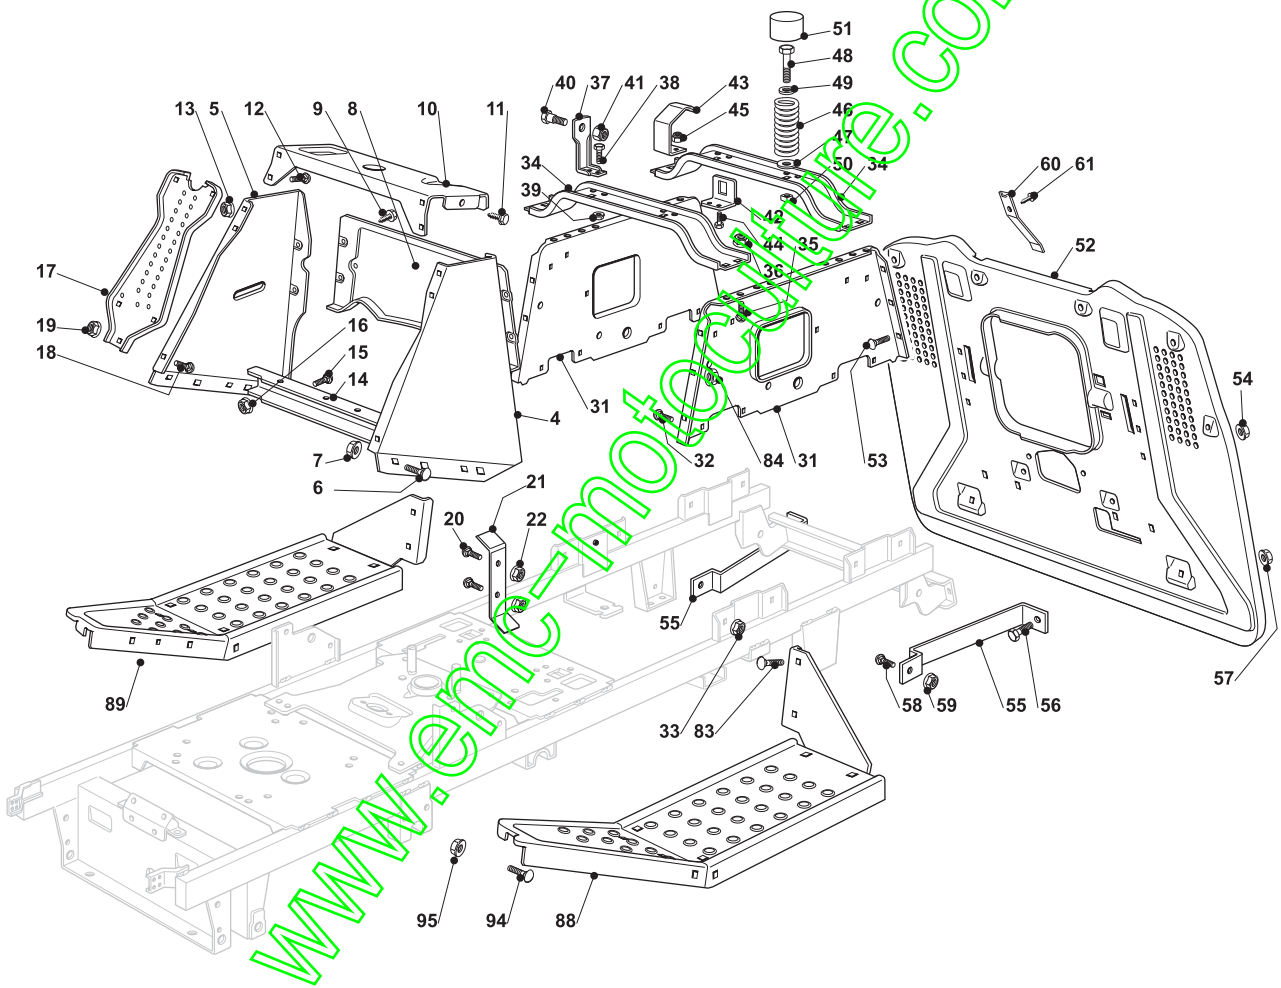

[www.emc-motoculture.com](http://www.emc-motoculture.com)

Fig.	Q.ty	Part No	Description	Notes
4	1	325785245/0	Right Dashboard Support	
5	1	325785243/1	Left Dashboard Support	
6	4	112818690/0	Screw	
7	4	112293201/0	Nut	
8	1	382785151/2	Rear Dashboard Support	
9	4	112735110/0	Screw	
10	1	325785255/0	Central Dashboard Support	
11	2	112735110/0	Screw	
12	4	112815200/0	Screw	
13	4	112292102/0	Nut	
14	1	325785241/0	Support	
15	2	112815200/0	Screw	
16	2	112292102/0	Nut	
17	2	382785153/1	Front Dashboard Support	
18	2	112815200/0	Screw	
19	2	112292102/0	Nut	
20	2	112793102/0	Screw	
21	1	325785499/0	Support	
22	2	112293201/0	Nut	
31	2	325785249/0	Seat Support	
32	8	112815200/0	Screw	
33	8	112292102/0	Nut	
34	2	325785257/1	Seat Support	
35	8	112818690/0	Screw	
36	8	112293201/0	Nut	
37	2	325755039/0	Bracket	
38	4	112792611/0	Screw	
39	4	112293201/0	Nut	
40	2	122524970/2	Fulcrum Pin	
41	2	112155010/0	Nut	
42	1	325755043/0	Bracket	
43	1	325430253/0	Spring	
44	2	112789000/0	Screw	
45	2	112154330/0	Nut	
46	2	125430257/1	Spring	
47	2	112523070/0	Washer	
48	2	112760515/0	Screw	
49	2	122671653/0	Washer	
50	2	112360425/0	Nut	
51	2	325122000/2	Spring	
52	1	382547041/1	Plate	
53	6	112792611/0	Screw	
54	6	112293201/0	Nut	
55	2	325650119/0	Plate Stiffening	
56	2	112792611/0	Screw	
57	2	112293201/0	Nut	
58	2	112792611/0	Screw	
59	2	112293201/0	Nut	
60	1	125430276/0	Spring	
61	1	112735110/0	Screw	
83	4	112792611/0	Screw	