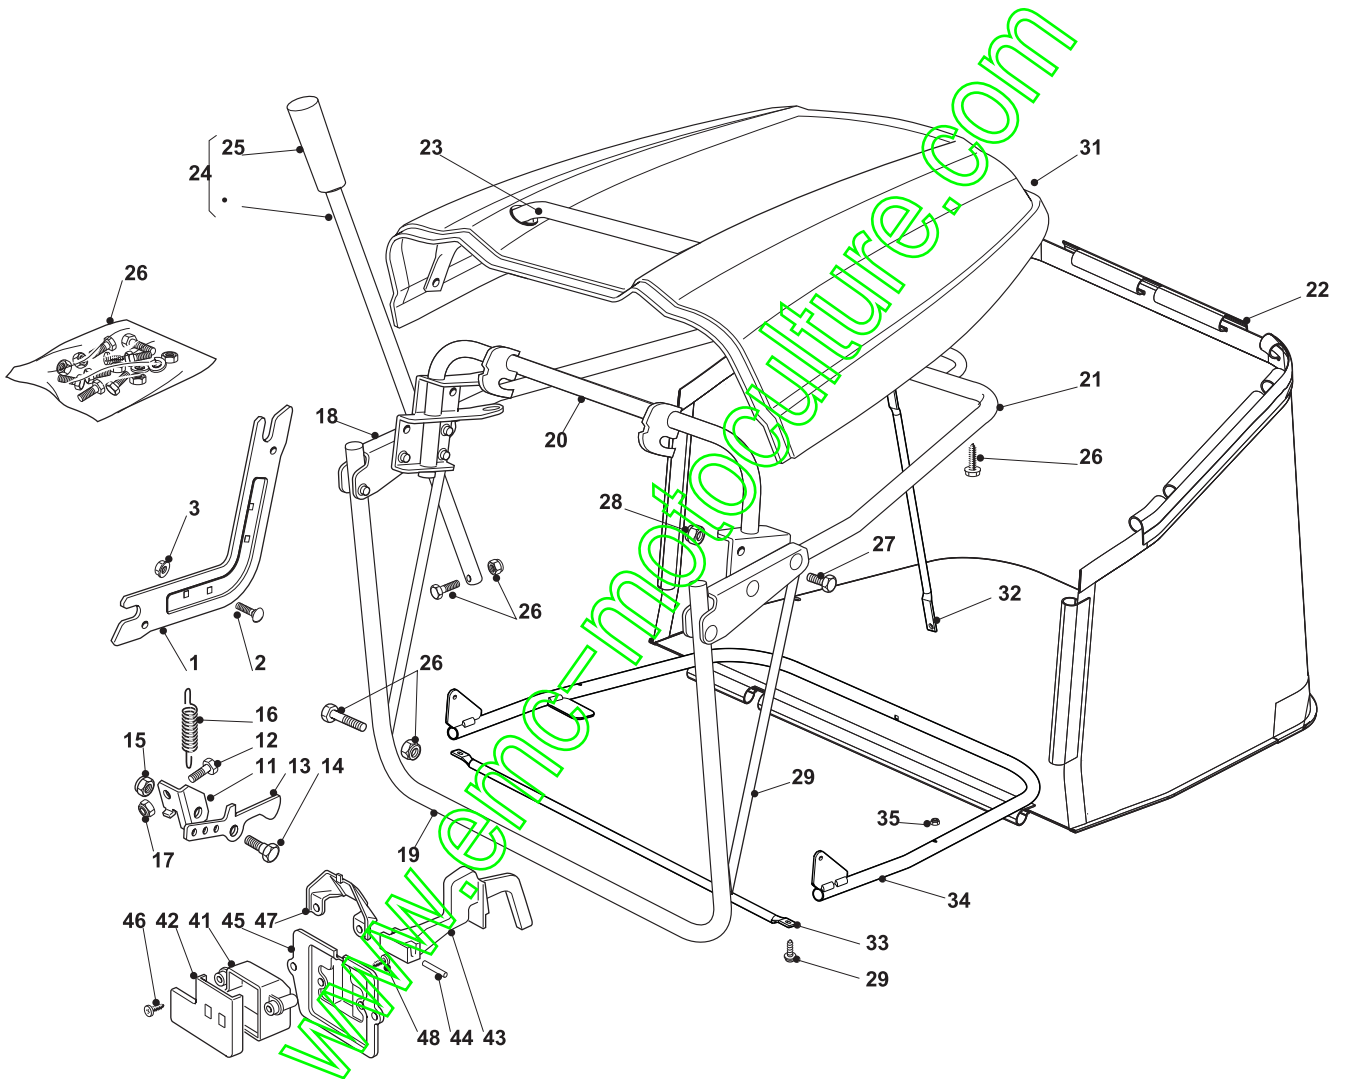

www.emc-motoculture.com

Fig.	Q.ty	Part No	Description	Notes
1	2	325785275/0	Support	
2	4	112818690/0	Screw	
3	4	112293201/0	Nut	
11	1	325755031/1	Bracket	
12	1	112789000/0	Screw	
13	1	325774315/1	Bracket	
14	1	125510080/1	Pin	
15	1	112292102/0	Nut	
16	1	122450432/0	Spring	
17	1	112154330/0	Nut	
18	2	382774251/0	Bracket	
19	1	382800099/0	Grasscatcher Frame	
20	1	382800103/0	Grasscatcher Frame	
21	1	382800101/1	Front Frame	
22	1	182105921/0	Grasscatcher	
23	1	382394003/0	Front Handle	
24	1	382869023/0	Rod	
25	1	125394508/0	Knob	
26	1	382180138/0	Screw Outfit	
27	4	112815240/0	Screw	
28	8	112154510/0	Nut	
29	2	325650115/0	Stiffening	
31	1	325110319/0	Yellow Grass-Catcher Cover	Yellow
31	1	325110320/0	Red Grass-Catcher Cover	Red
31	1	325110342/0	Grey Grass-Catcher Cover	Grey
31	1	325110413/0	Black Grass-Catcher Cover	Black
31	1	325110421/0	White Grass-Catcher Cover	White
32	1	325033049/1	Reinforcement Rod	
33	1	382650043/0	Lower Stiffening	
34	1	382800173/0	Frame	
35	4	112815220/0	Screw	
36	9	112154510/0	Nut	
41	1	125600041/0	Grassc. Full Micro Protection Tcj-F	
42	1	125600042/0	Grasscatcher Micro Prot Cover	
43	1	125318124/0	Full Grassc. Microswtich Cover	
44	1	112400035/6	Pin	
45	1	325785272/0	Micro Protection	
46	1	112728519/0	Screw	
47	1	125600048/0	Micro Protection Cover	
48	2	112735110/0	Screw	