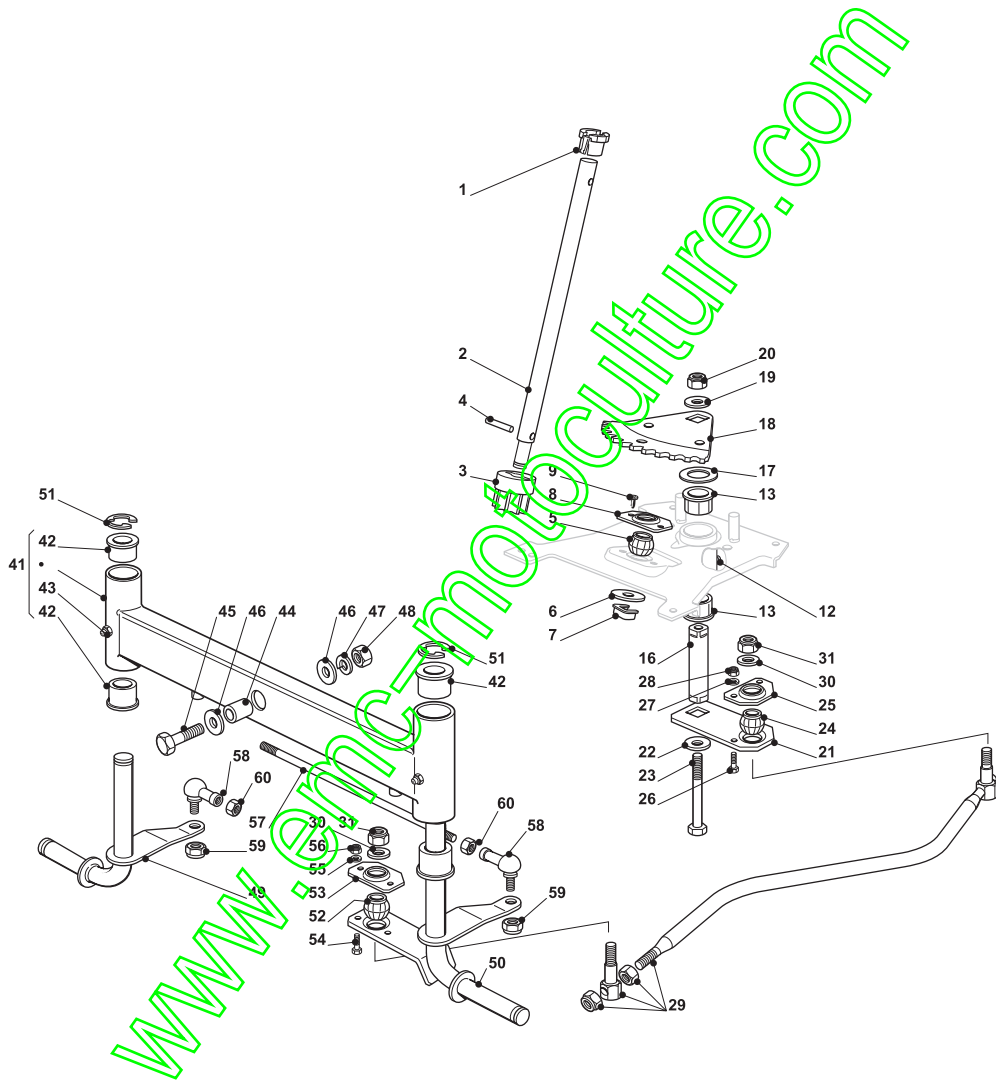

[www.emc-motoculture.com](http://www.emc-motoculture.com)

Fig.	Q.ty	Part No	Description	Notes
1	1	325076935/0	Lower Engine Hood Red	
2	1	325076919/0	Upper Engine Hood Red	
3	3	112735110/0	Screw	
4	1	325076920/0	Front Cover	
5	1	325410905/0	Headlight Grill, Right	
6	1	325410906/0	Headlight Grill, Left	
7	1	325108055/0	Conveyor	Short Conveyor
7	1	325108074/0	Conveyor	Long Conveyor
9	1	114366315/0	Light Label	
15	1	325774301/2	Engine Hood Support	
16	5	112735404/0	Screw	
17	2	125510079/1	Pin	
18	2	112293201/0	Nut	
19	2	124487998/0	Cotter Pin	
20	1	325256250/0	Screw Ring	
21	1	325605003/0	Button	
24	2	325547159/1	Plate	
25	4	112731580/0	Screw	
26	1	382869040/0	Muffler Protection	
28	4	112734995/0	Screw	
31	1	325599012/0	Dashboard, Right Profile	
32	1	325599013/0	Left Dashboard Support	
33	4	112815210/0	Screw	
34	4	112521330/0	Washer	
35	4	112154510/0	Nut	
36	1	325120245/0	Dashboard, Black	Black
36	1	325120240/0	Dashboard, Red	Red
37	2	112728440/0	Screw	
38	2	112735402/0	Screw	
39	2	125260000/0	Grommet	
40	1	325600074/0	Card Protection	
41	2	112735402/0	Screw	
91	1	325110363/0	Cover, Red	
93	2	125580020/2	Stake	
94	1	325110322/0	Red Wheels Cover	
95	4	112735402/0	Screw	
96	2	112735402/0	Screw	
97	2	325755041/0	Bracket	
98	4	112728086/0	Screw	
99	2	112735110/0	Screw	