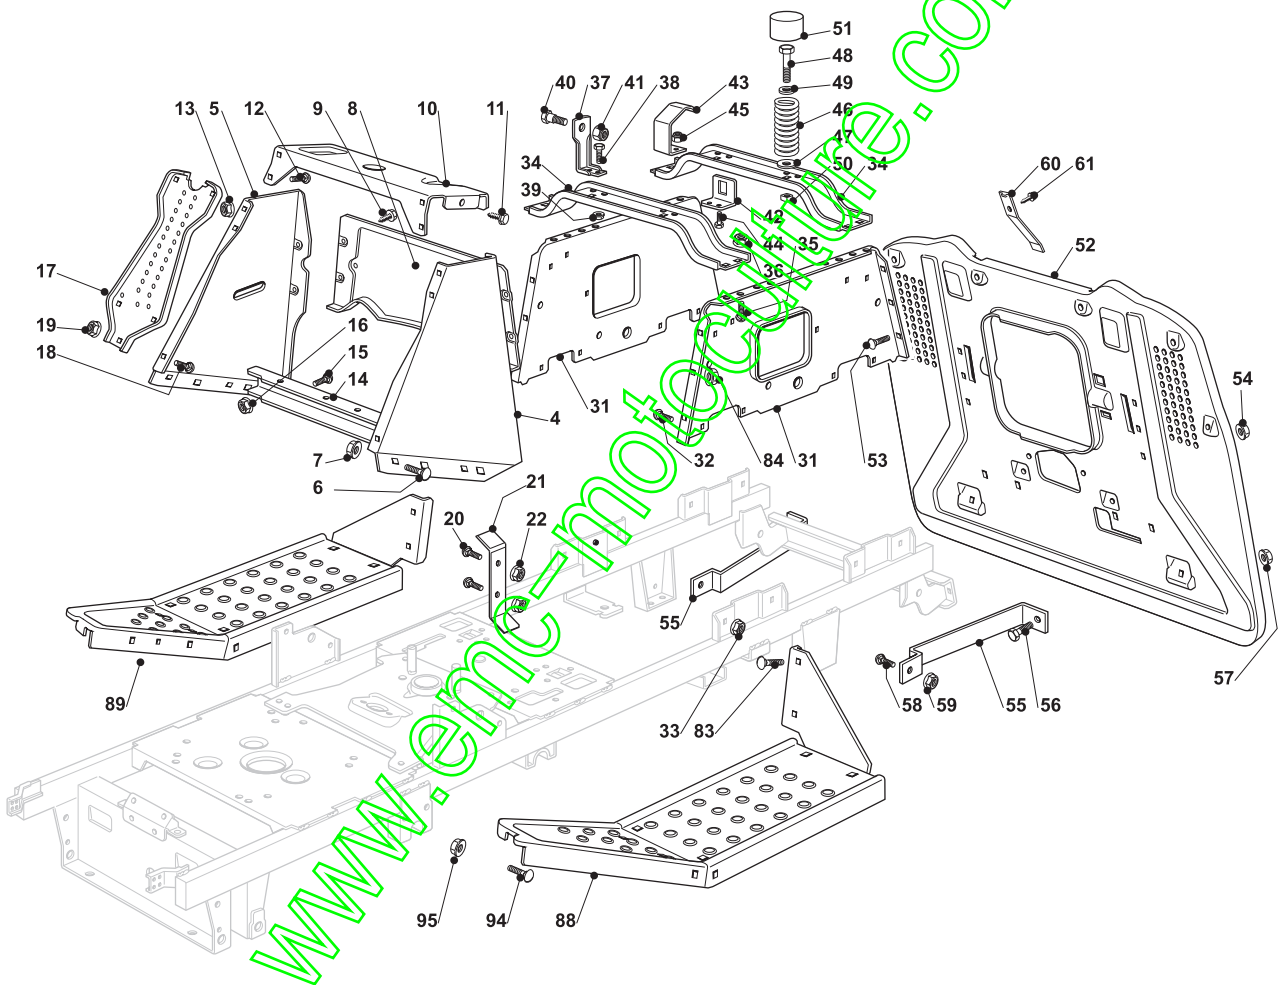

[www.emc-motoculture.com](http://www.emc-motoculture.com)

Fig.	Q.ty	Part No	Description	Notes
4	1	325785245/0	Right Dashboard Support	
5	1	325785243/1	Left Dashboard Support	
6	4	112818690/0	Screw	
7	4	112293201/0	Nut	
8	1	382785151/2	Rear Dashboard Support	
9	4	112735110/0	Screw	
10	1	325785255/0	Central Dashboard Support	
11	2	112735110/0	Screw	
12	4	112815200/0	Screw	
13	4	112292102/0	Nut	
14	1	325785241/0	Support	
15	2	112815200/0	Screw	
16	2	112292102/0	Nut	
17	2	382785153/1	Front Dashboard Support	
18	2	112815200/0	Screw	
19	2	112292102/0	Nut	
20	2	112793102/0	Screw	
21	1	325785499/0	Support	
22	2	112293201/0	Nut	
31	2	325785249/0	Seat Support	
32	8	112815200/0	Screw	
33	8	112292102/0	Nut	
34	2	325785257/1	Seat Support	
35	8	112818690/0	Screw	
36	8	112293201/0	Nut	
37	2	325755039/0	Bracket	
38	4	112792611/0	Screw	
39	4	112293201/0	Nut	
40	2	122524970/2	Fulcrum Pin	
41	2	112155010/0	Nut	
42	1	325755043/0	Bracket	
43	1	325430253/0	Spring	
44	2	112789000/0	Screw	
45	2	112154330/0	Nut	
46	2	125430257/1	Spring	
47	2	112523070/0	Washer	
48	2	112760515/0	Screw	
49	2	122671653/0	Washer	
50	2	112360425/0	Nut	
51	2	325122000/2	Spring	
52	1	382547041/1	Plate	
53	6	112792611/0	Screw	
54	6	112293201/0	Nut	
55	2	325650119/0	Plate Stiffening	
56	2	112792611/0	Screw	
57	2	112293201/0	Nut	
58	2	112792611/0	Screw	
59	2	112293201/0	Nut	
60	1	125430276/0	Spring	
61	1	112735110/0	Screw	
83	4	112792611/0	Screw	