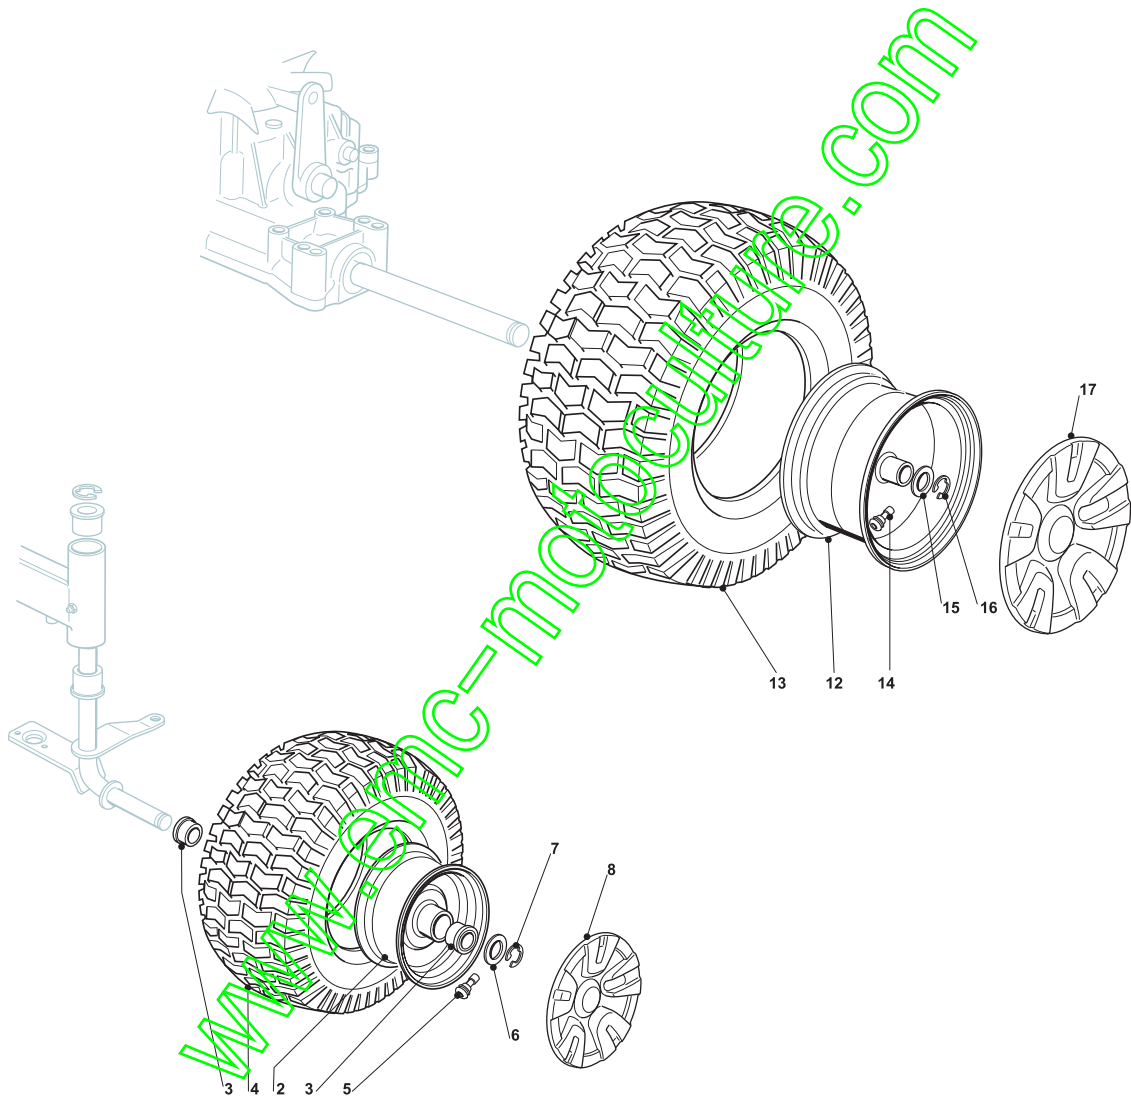

Fig.	Q.ty	Part No	Description	Notes
2	2	182000598/0	Rimm	
3	4	125122200/2	Bearing	
4	2	125590014/0	Tyre	13X5.00-6 PR2 TL P512
4	2	125590020/0	Tyre	15X6.00-6 PR2 TL P519
5	2	125950000/0	Valve	
6	2	125670005/1	Washer	
7	2	112001000/0	Benzing Ring	
8	2	382110274/0	Wheel Cover	Grey Cover
12	2	182000599/0	Rimm	
13	2	125590001/0	Rear Tyre	18X8.50-8 PR2 TL P512
13	2	125590015/0	Tyre	18X8.50-8 P332
14	2	125950000/0	Valve	
15	2	125670005/1	Washer	
16	2	112001010/0	Benzing Ring	
17	2	382110275/0	Rear Wheel Deck	Grey Cover

www.emc-motoculture.com