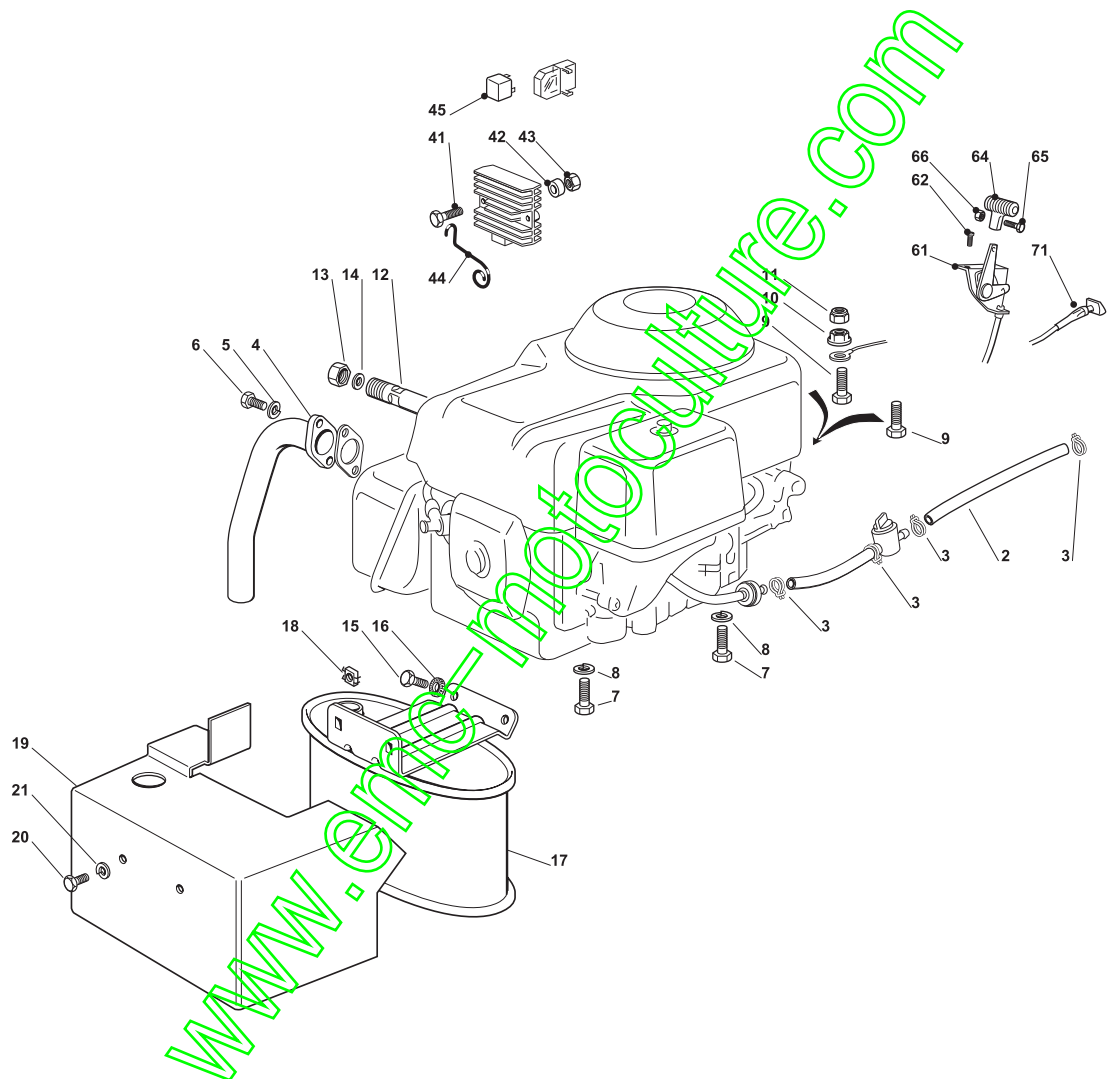

www.emc-motoculture.com

Fig.	Q.ty	Part No	Description	Notes
61	1	182000212/0	Accelerator	
2	1	325869057/0	Fuel Tube   Connecting Tube	
3	4	118375051/1	Fair Led	
4	1	118738204/0	Exhaust Discharge Tube	
5	2	112583500/0	Grower	
6	2	112793102/0	Screw	
7	2	112735802/0	Screw	
8	2	112583500/0	Grower	
9	2	112691100/0	Screw	
10	2	112154210/0	Nut	
11	1	112155000/0	Nut	
12	1	127598061/1	Oil Discharge Extension	
13	1	118737849/0	Plug	
14	1	118401001/1	Oil Seal	
15	2	112792611/0	Screw	
16	2	112540260/0	Grower	
17	1	182750010/0	Muffler	
18	2	112360425/0	Nut	
19	1	382598003/1	Muffler Protection	
20	2	125943012/0	Screw	
21	2	112583500/0	Grower	
41	2	112815221/0	Screw	
42	2	122170950/0	Spacer	
43	2	112292102/0	Nut	
44	1	127430561/0	Spring	
45	1	133567000/0	Relay	
62	2	112788512/0	Screw	
64	1	125394501/0	Knob	
65	1	112726388/0	Screw	
66	1	112290800/0	Nut	
71	1	125090007/0	Choke Control	

www.enc-motoculture.com

Fig.	Q.ty	Part No	Description	Notes
2	1	325869057/0	Fuel Tube   Connecting Tube	
3	2	118375051/1	Fair Led	
5	1	112735599/0	Screw	
6	1	112540260/0	Grower	
7	4	112691115/0	Screw	
8	4	112154210/0	Nut	
10	1	118737849/0	Plug	
11	1	118401001/1	Oil Seal	
12	1	118738221/0	Exhaust Tube Right	
13	1	118738222/0	Right Exhaust Connection	
31	1	182750003/0	Muffler Assy	
32	2	112793102/0	Screw	
33	2	112540260/0	Grower	
34	2	112360425/0	Nut	
35	1	382598005/2	Muffler Protection	
36	2	112792611/0	Screw	
37	2	112583500/0	Grower	
41	2	112815221/0	Screw	
42	2	122170950/0	Spacer	
43	2	112292102/0	Nut	
44	1	127430561/0	Spring	
45	1	133567000/0	Relay	
61	1	182000200/1	Throttle Cable	
62	2	125943012/0	Screw	
64	1	125394501/0	Knob	
65	1	112726388/0	Screw	
66	1	112290800/0	Nut	