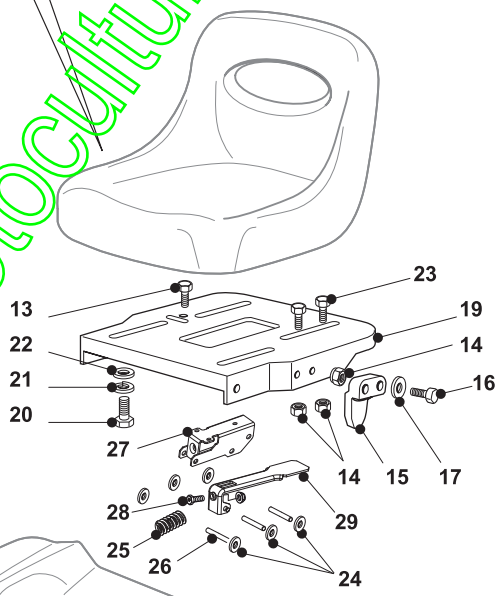

[www.emc-motoculture.com](http://www.emc-motoculture.com)

Fig.	Q.ty	Part No	Description	Notes
1	1	125961212/0	Steering Wheel	Grey
1	1	125961216/0	Steering Wheel	Black
1	1	125961209/0	Steering Wheel	Black
1	1	125961201/0	Steering Wheel	Black
2	1	325580500/0	Cap	Black
2	1	325580501/0	Cap	Grey
3	1	325961222/1	Steering wheel	
4	1	325580508/0	Steering Plate Cover	
5	1	112620299/0	Elastic Pin	
6	1	125722470/0	Seat	
7	1	125722463/0	Seat	
8	1	125722453/1	Seat	
9	1	125722471/0	Seat	
10	1	125722456/0	Seat	
11	1	125722478/1	Seat	
12	1	125430285/0	Spring	
13	1	112789000/0	Screw	
14	1	112154330/0	Nut	
15	1	327063021/1	Cam	
16	2	112789100/0	Screw	
17	2	112523020/0	Washer	
18	2	112154330/0	Nut	
19	1	325547033/2	Seat Plate	
20	4	112793101/0	Screw	
21	4	112583500/0	Grower	
22	4	112523060/0	Washer	
23	2	112789000/0	Screw	
24	6	112604896/0	Crown Fastener	
25	1	125430285/0	Spring	
26	3	122517866/0	Pin	
27	1	325774575/0	Fulcrum Clamp	
28	1	112735661/0	Screw	
29	1	325318327/0	Lever	