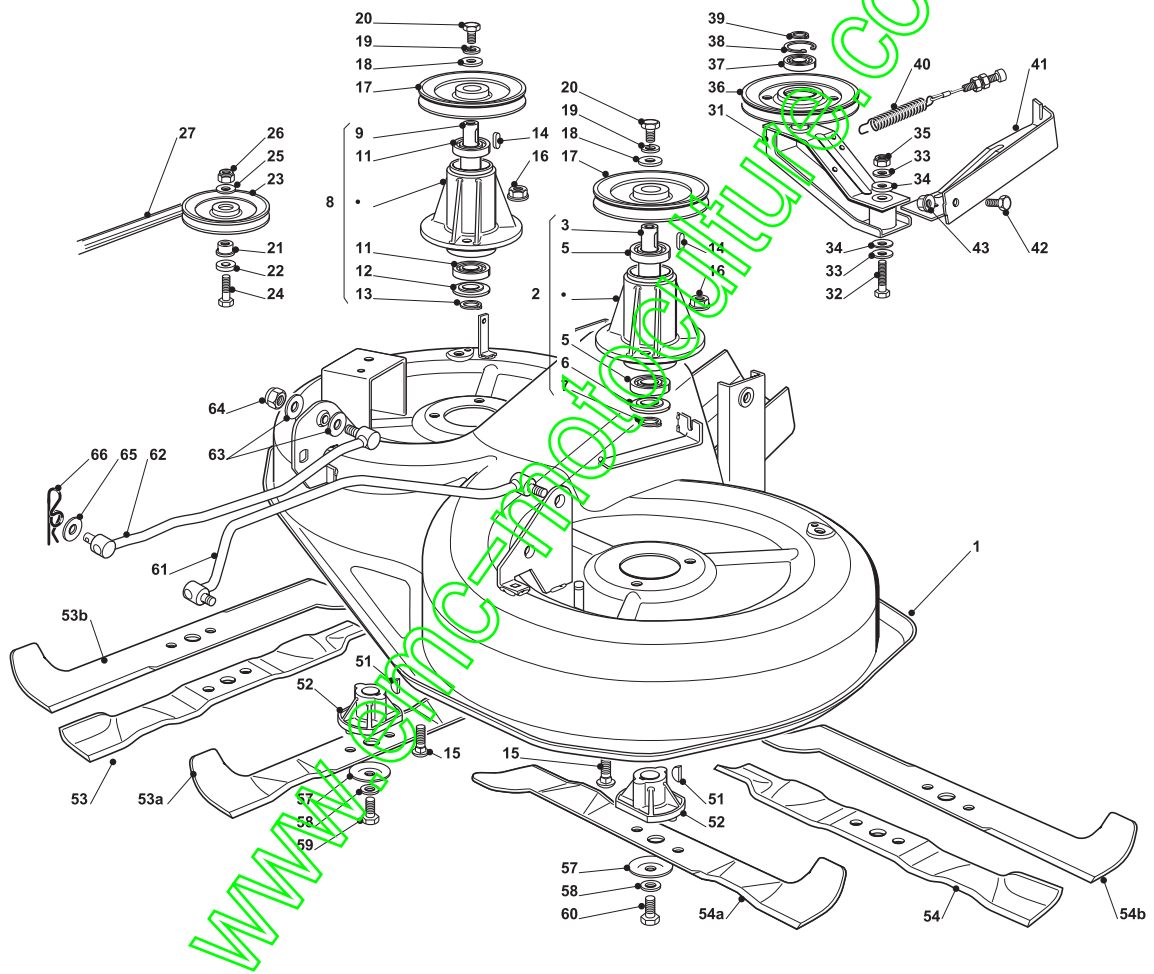

[www.emc-motoculture.com](http://www.emc-motoculture.com)

Fig.	Q.ty	Part No	Description	Notes
1	1	382564075/0	Cutting Plate Black	Black
1	1	382564091/0	Cutting Plate Red	Red
1	1	382564112/0	Cutting Plate Yellow	Yellow
2	1	382207202/0	Left Flange Ass.Y	
3	1	125020802/0	Shaft	
5	2	119216047/0	Bearing	
6	1	325160501/0	Dust Cover Disc	
7	1	112609260/0	Seeger	
8	1	382207203/0	Right Flange Assy	
9	1	125020803/0	Secondary Blade Shaft	
11	2	119216047/0	Bearing	
12	1	325160501/0	Dust Cover Disc	
13	1	112609260/0	Seeger	
14	2	112139480/0	Feather	
15	6	112818700/0	Screw	
16	6	112154210/0	Nut	
17	2	125601563/0	Pulley	
18	2	125670007/0	Washer	
19	2	112583500/0	Grower	
20	2	112793102/0	Screw	
21	1	125160079/0	Spacer	
22	1	125670007/0	Washer	
23	1	325601599/0	Pulley	
24	1	112691115/0	Screw	
25	1	112523060/0	Washer	
26	1	112155000/0	Nut	
27	1	135065701/0	Belt	
31	1	382318141/2	Lever	
32	1	112691700/0	Screw	
33	2	112523070/0	Washer	
34	2	322672152/0	Antifriction Washer	
35	1	112155000/0	Nut	
36	1	125601564/1	Pulley	
37	1	119216048/0	Bearing	
38	1	112610807/0	Seeger	
39	1	112609260/0	Seeger	
40	1	382004618/0	Wire	
41	1	382774215/3	Clamp	
42	1	112792811/0	Screw	
43	1	112293201/0	Nut	
51	2	112139100/0	Key	
52	2	125463200/0	Blade Hub	
53	1	182004354/0	Right Blade, Winged	
53	1	182004345/1	Right Blade, Winged	
53	1	182004352/0	Right Mulching Blade	
54	1	182004353/0	Left Blade Mulching, Winged	
54	1	182004344/1	Left Blade, Winged	
54	1	181004346/3	Blade	
57	2	122160400/0	Elastic Disc	
58	2	112523080/0	Washer	
59	1	112735695/1	Screw	