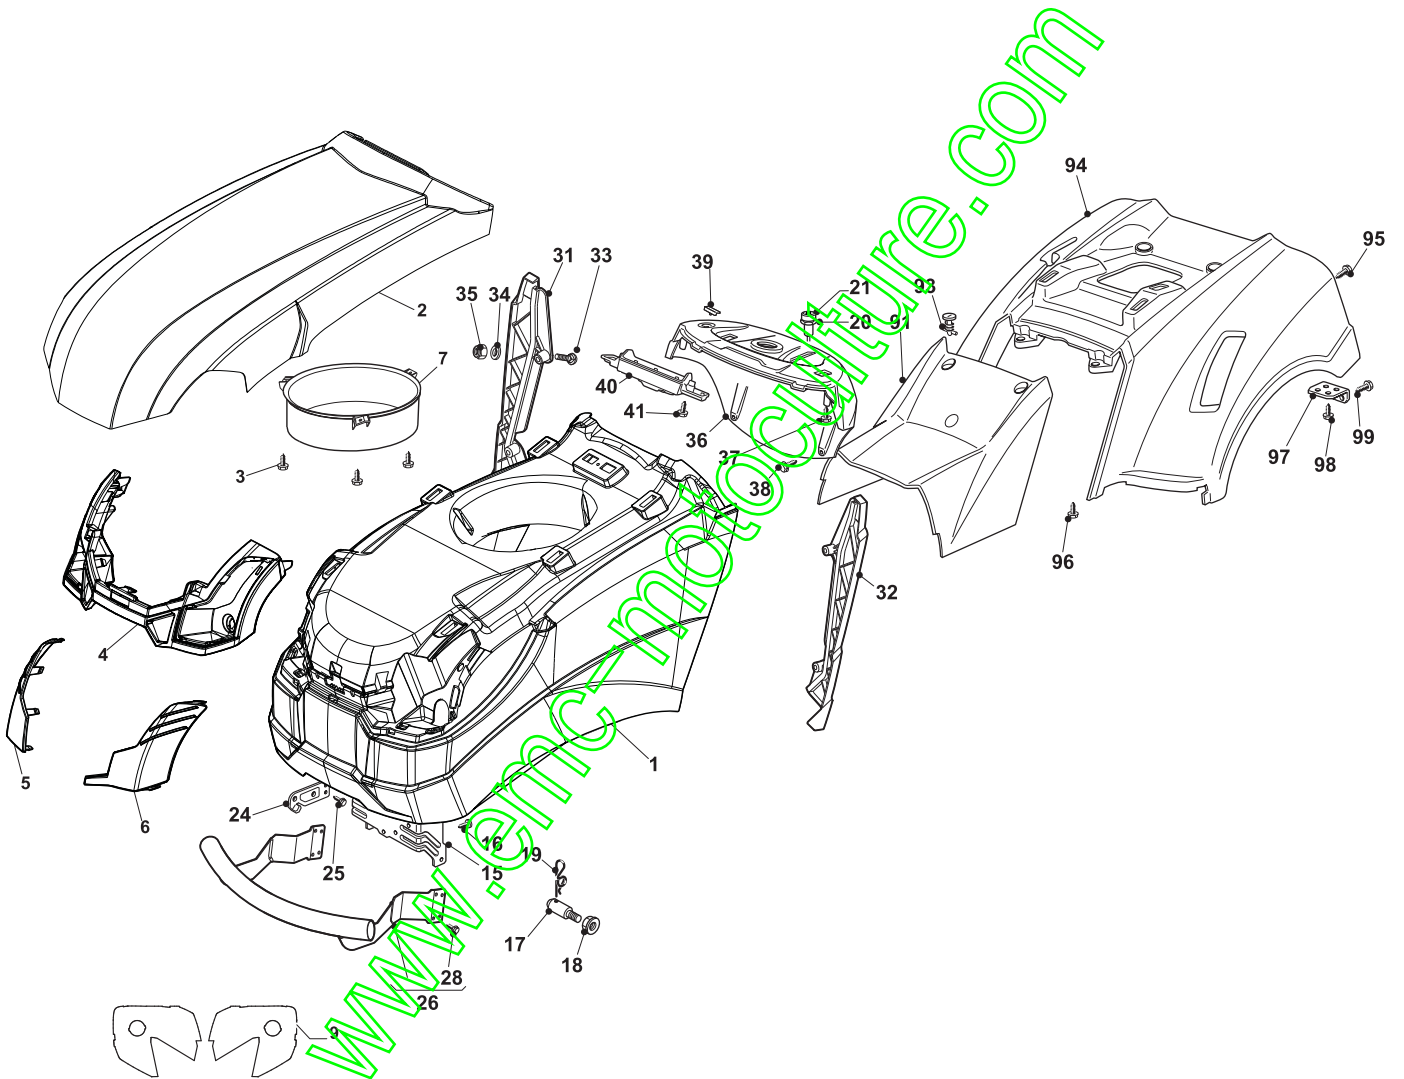

[www.emc-motoculture.com](http://www.emc-motoculture.com)

Fig.	Q.ty	Part No	Description	Notes
1	1	325076935/0	Lower Engine Hood Red	
2	1	325076919/0	Upper Engine Hood Red	
3	3	112735110/0	Screw	
4	1	325076920/0	Front Cover	
5	1	325410905/0	Headlight Grill, Right	
6	1	325410906/0	Headlight Grill, Left	
7	1	325108055/0	Conveyor	Short Conveyor
7	1	325108074/0	Conveyor	Long Conveyor
9	1	114366315/0	Light Label	
15	1	325774301/2	Engine Hood Support	
16	5	112735404/0	Screw	
17	2	125510079/1	Pin	
18	2	112293201/0	Nut	
19	2	124487998/0	Cotter Pin	
20	1	325256250/0	Screw Ring	
21	1	325605003/0	Button	
24	2	325547159/1	Plate	
25	4	112731580/0	Screw	
26	1	382869040/0	Muffler Protection	
28	4	112734995/0	Screw	
31	1	325599012/0	Dashboard, Right Profile	
32	1	325599013/0	Left Dashboard Support	
33	4	112815210/0	Screw	
34	4	112521330/0	Washer	
35	4	112154510/0	Nut	
36	1	325120245/0	Dashboard, Black	Black
36	1	325120240/0	Dashboard, Red	Red
37	2	112728440/0	Screw	
38	2	112735402/0	Screw	
39	2	125260000/0	Grommet	
40	1	325600074/0	Card Protection	
41	2	112735402/0	Screw	
91	1	325110363/0	Cover, Red	
93	2	125580020/2	Stake	
94	1	325110322/0	Red Wheels Cover	
95	4	112735402/0	Screw	
96	2	112735402/0	Screw	
97	2	325755041/0	Bracket	
98	4	112728086/0	Screw	
99	2	112735110/0	Screw	