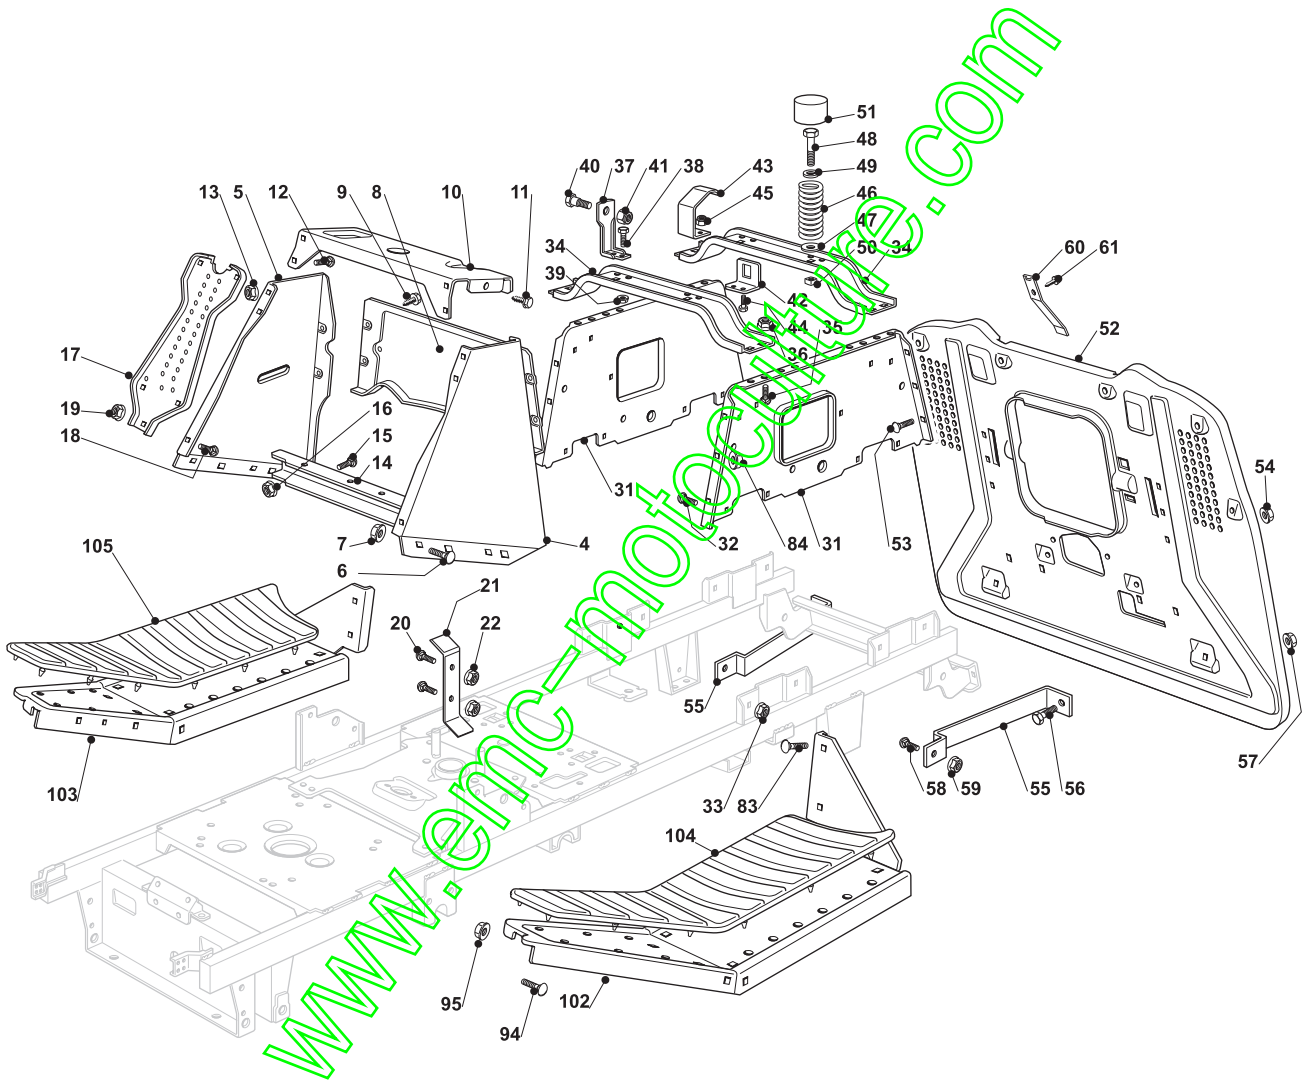

THIS INFORMATION IS NOT INTENDED FOR SALE OR RESALE, AND THIS NOTICE MUST REMAIN ON ALL COPIES.

GLOBAL GARDEN PRODUCTS

Fig.	Q.ty	Part No	Description	Notes
4	1	325785243/1	Left Dashboard Support	
5	1	325785245/0	Right Dashboard Support	
6	4	112818690/0	Screw	
7	4	112293201/0	Nut	
8	1	382785151/2	Rear Dashboard Support	
9	4	112735110/0	Screw	
10	1	325785255/0	Central Dashboard Support	
11	2	112735110/0	Screw	
12	4	112815200/0	Screw	
13	4	112292102/0	Nut	
14	1	325785241/0	Support	
15	2	112815200/0	Screw	
16	2	112292102/0	Nut	
17	2	382785153/1	Front Dashboard Support	
18	2	112815200/0	Screw	
19	2	112292102/0	Nut	
20	2	112793102/0	Screw	
21	1	325785499/0	Support	
22	2	112293201/0	Nut	
31	2	325785249/0	Seat Support	
32	8	112815200/0	Screw	
33	8	112292102/0	Nut	
34	2	325785257/1	Seat Support	
35	8	112818690/0	Screw	
36	8	112293201/0	Nut	
37	2	325755039/0	Bracket	
38	4	112792611/0	Screw	
39	4	112293201/0	Nut	
40	2	122524970/2	Fulcrum Pin	
41	3	112155010/0	Nut	
42	1	325755043/0	Bracket	
43	1	325430253/0	Spring	
44	2	112789000/0	Screw	
45	2	112154330/0	Nut	
46	2	125430257/1	Spring	
47	2	112523070/0	Washer	
48	2	112760515/0	Screw	
49	2	122671653/0	Washer	
50	2	112360425/0	Nut	
51	2	325122000/2	Spring	
52	1	382547041/1	Plate	
53	6	112792611/0	Screw	
54	6	112293201/0	Nut	
55	2	325650119/0	Plate Stiffening	
56	2	112792611/0	Screw	
57	2	112293201/0	Nut	
58	2	112792611/0	Screw	
59	2	112293201/0	Nut	
60	1	125430276/0	Spring	
61	1	112735110/0	Screw	
83	4	112792611/0	Screw	