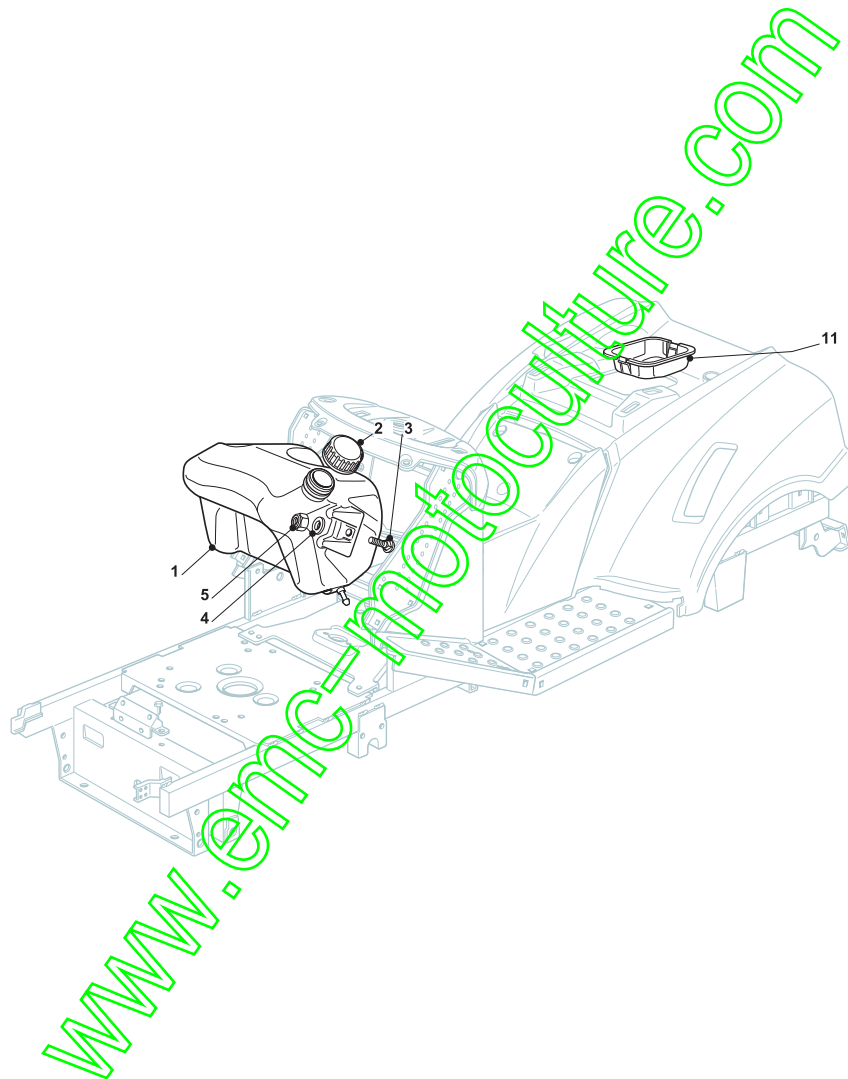

NJY 92 HYDRO

Ride-on 90-92 cm Tank - 5,5 Lt

Issue 11 - 2016

Fig.	Q.ty	Part No	Description	Notes
1	1	325735128/0	Tank	
2	1	125795000/1	Fuel Cap	
3	2	112815210/0	Screw	
4	2	325160039/0	Spacer	
5	2	112154510/0	Nut	
11	1	325207176/0	Basin	

www.emc-motoculture.com