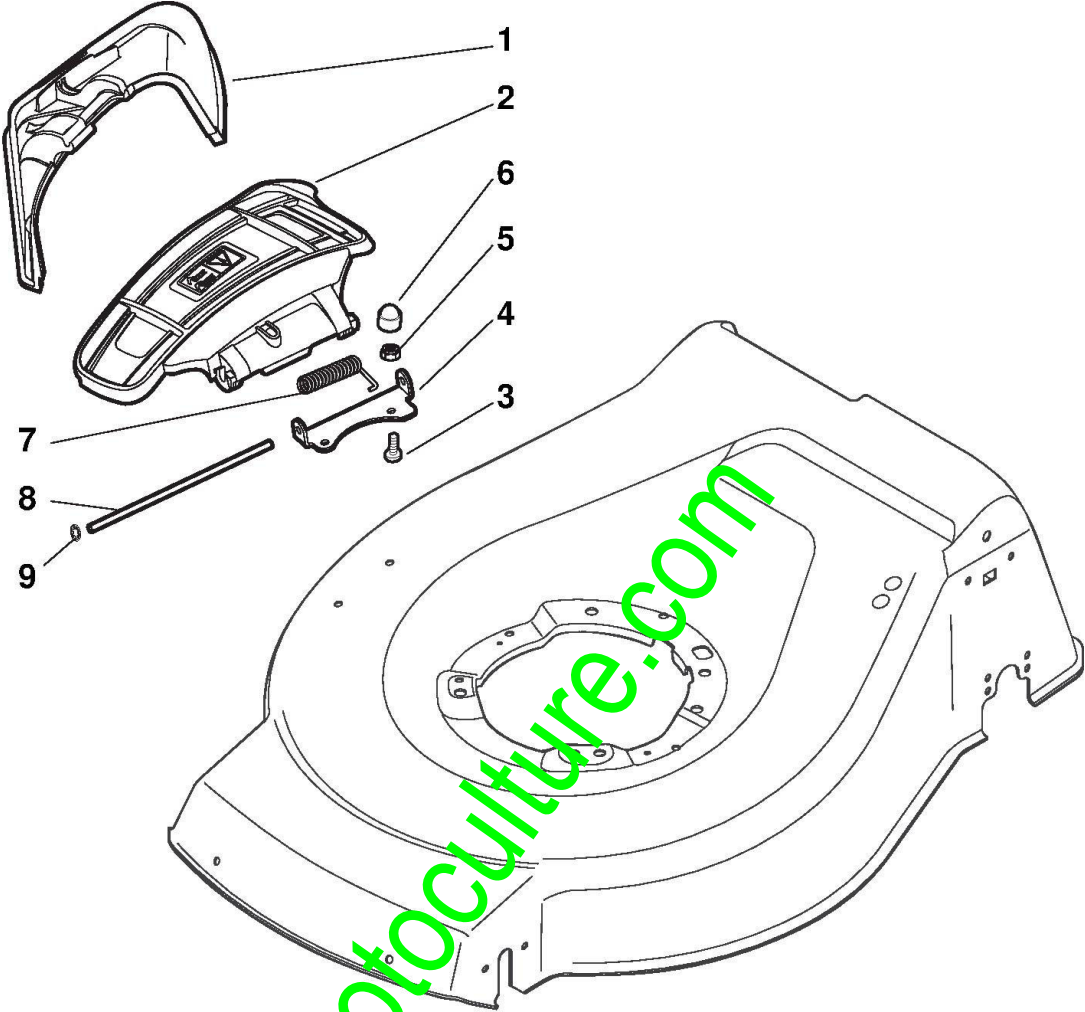

www.emc-motoculture.com

Protection Sortie

Réf. N°	Q.té :	Code article	Description	Articles	De	Jusqu'à
1	1	322108295/0	Convoyeur éjection latérale			To
1	1	322108295/1	Convoyeur éjection latérale		From	31-August-2014
2	1	322600195/0	Protection Sortie			To
2	1	322600313/0	Protection Sortie		From	31-August-2014
3	2	112727803/0	Vis			
5	2	112154510/0	Ecrou			
6	2	118203853/0	Capot			
7	1	122450456/0	Ressort			
8	1	122517869/0	Pivot			To
8	1	122517869/1	Pivot		From	31-August-2014
9	2	112604896/0	Fixateur A Couronne			

www.emc-motoculture.com