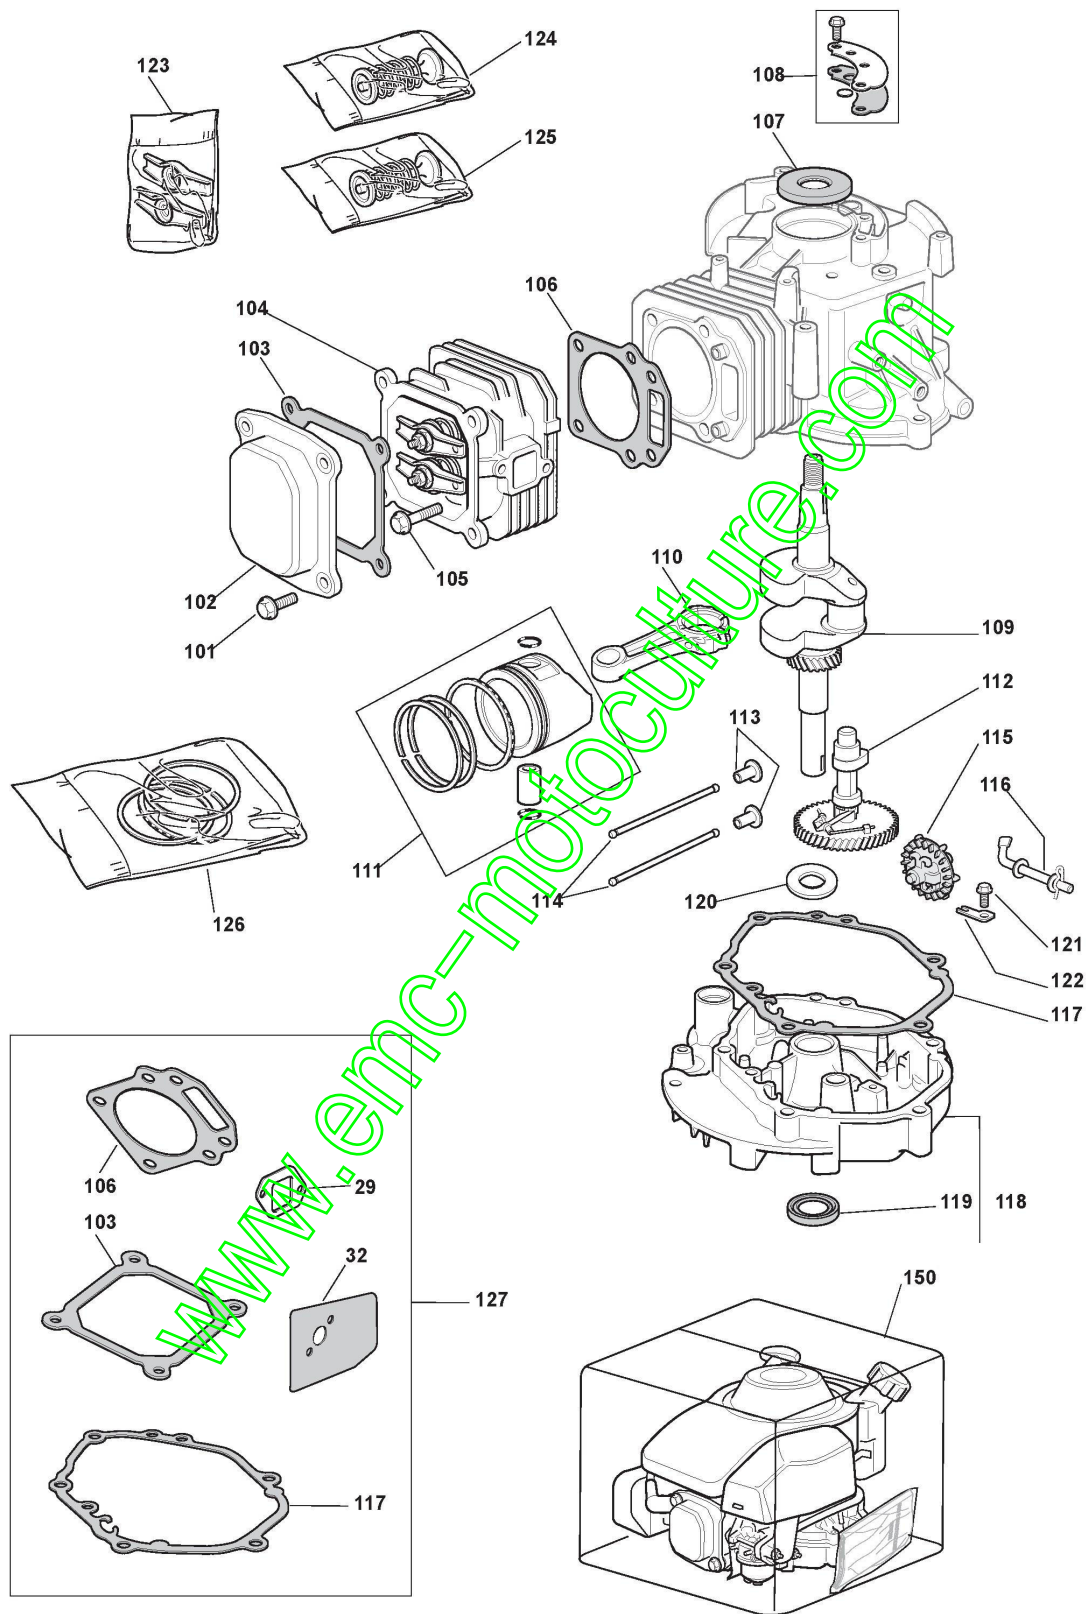

Moteur - ST. SV200

Réf. N°	Q.té :	Code article	Description	Articles	De	Jusqu'à
29	1	118550075/0	Joint Collecteur-Cylindre			
32	1	118550068/0	Garniture Silencieux			
101	4	118550095/0	Vis			
102	1	118550097/0	Cache-Soupapes			
103	1	118550098/0	Garniture			
104	1	118550099/0	Culasse Du Cylindre			
105	4	118550100/0	Vis			
106	1	118550101/0	Culasse Du Cylindre Kit Garnitures			
107	1	118550102/0	Anneau De Tenue			
108	1	118550103/0	Joint d'étanchéité			
109	1	118550104/0	Arbre Moteur			To 31-August- 2007
109	1	118550104/1	Arbre Moteur		From	
110	1	118550105/0	Tige De Connexion			
111	1	118550106/0	Ens.Piston			
112	1	118550107/0	Arbre À Cames			To 31-August- 2007
112	1	118550107/1	Arbre À Cames		From	
113	1	118550108/0	Poussoir De Valve			
114	1	118550109/0	Push Rod			
115	1	118550110/0	Ens. Regulateur De Vitesse			
116	1	118550111/0	Tringle Commande De Puissance De Carburateur			
117	1	118550112/0	Garniture Carter			
118	1	118550113/0	Crankcase 2006			
119	1	118550114/0	Anneau De Tenue			
120	1	118550115/0	Rondelle			
121	1	118550116/0	Vis			
122	1	118550117/0	Plaquette			
123	1	118550118/0	Ens. Culbuteur			
124	1	118550119/0	Exhaust Valve Assy 2006			
125	1	118550120/0	Ens. Soupape Aspiration			
126	1	118550121/0	Bagues Élastiques			
127	1	118550122/0	Kit joint d'étanchéité			
150	1	118550191/0	Moteur Complete