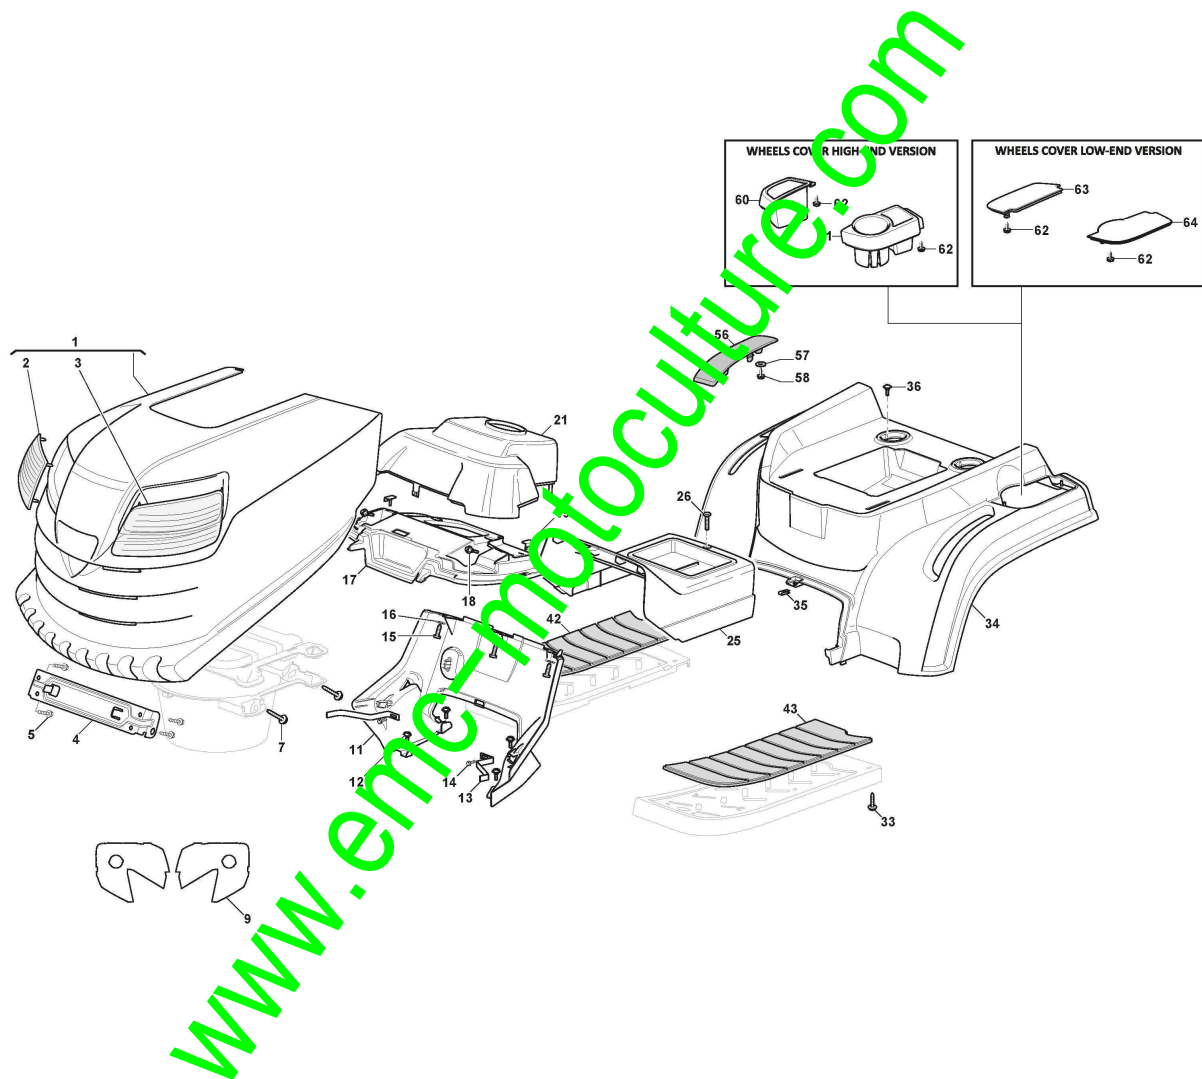

www.emc-motoculture.com

Carrosserie

Réf. N°	Q.té :	Code article	Description	Articles	De	Jusqu'à
1	1	382076954/0	Capot Rouge			To
1	1	382076954/1	Capot Rouge		From	31-August-2015
1	1	382076954/2	Capot Rouge		From	
2	1	325410887/0	Panneau Droit		01-September-2016	
3	1	325410888/0	Panneau Gauche			
4	1	325785317/0	Support Capot			
5	4	112735403/0	Vis			
7	4	112728692/0	Vis			
9	1	114363452/0	Autocollant Parabole Phare			
11	1	325785298/0	Support Tableau Comm.			
12	4	125943010/0	Vis			
13	2	325270325/0	Guide			
14	2	112735599/0	Vis			
15	3	112735406/0	Vis			
16	3	112523040/0	Rondelle			
17	1	325120209/0	Console			To
17	1	325120259/0	Console		From	To
17	1	325120259/1	Console		01-September-2014	31-August-2015
17	1	325120259/2	Console		From	
18	2	125943010/0	Vis		01-September-2017	
19	2	325260003/0	Caoutchouc			
21	1	325120203/0	Couverture de tableau			
25	1	325110383/1	Couvre, Rouge			To
25	1	325110383/2	Couvre, Rouge		From	31-August-2016
26	1	125943010/0	Vis			
33	4	112735406/0	Vis			
34	1	325110432/0	Couvre Roues Rouge			To
34	1	325110432/1	Couvre Roues Rouge		From	31-August-2016
35	1	112437506/0	Plaquette			
36	2	125943010/0	Vis			
42	1	325110384/0	Couvre Marchepied Droit	As Optional - Not present on all assortment		
43	1	325110385/0	Couvre Marchepied Gauche	As Optional - Not present on all assortment		
56	1	325207203/0	Couvercle			
57	4	112523050/0	Rondelle			
58	2	112735403/0	Vis			
60	1	325207198/0	Couvercle			
61	1	325207199/0	Couvercle			
62	4	112735403/0	Vis			
63	1	325207196/0	Couvercle			
64	1	325207197/0	Couvercle			