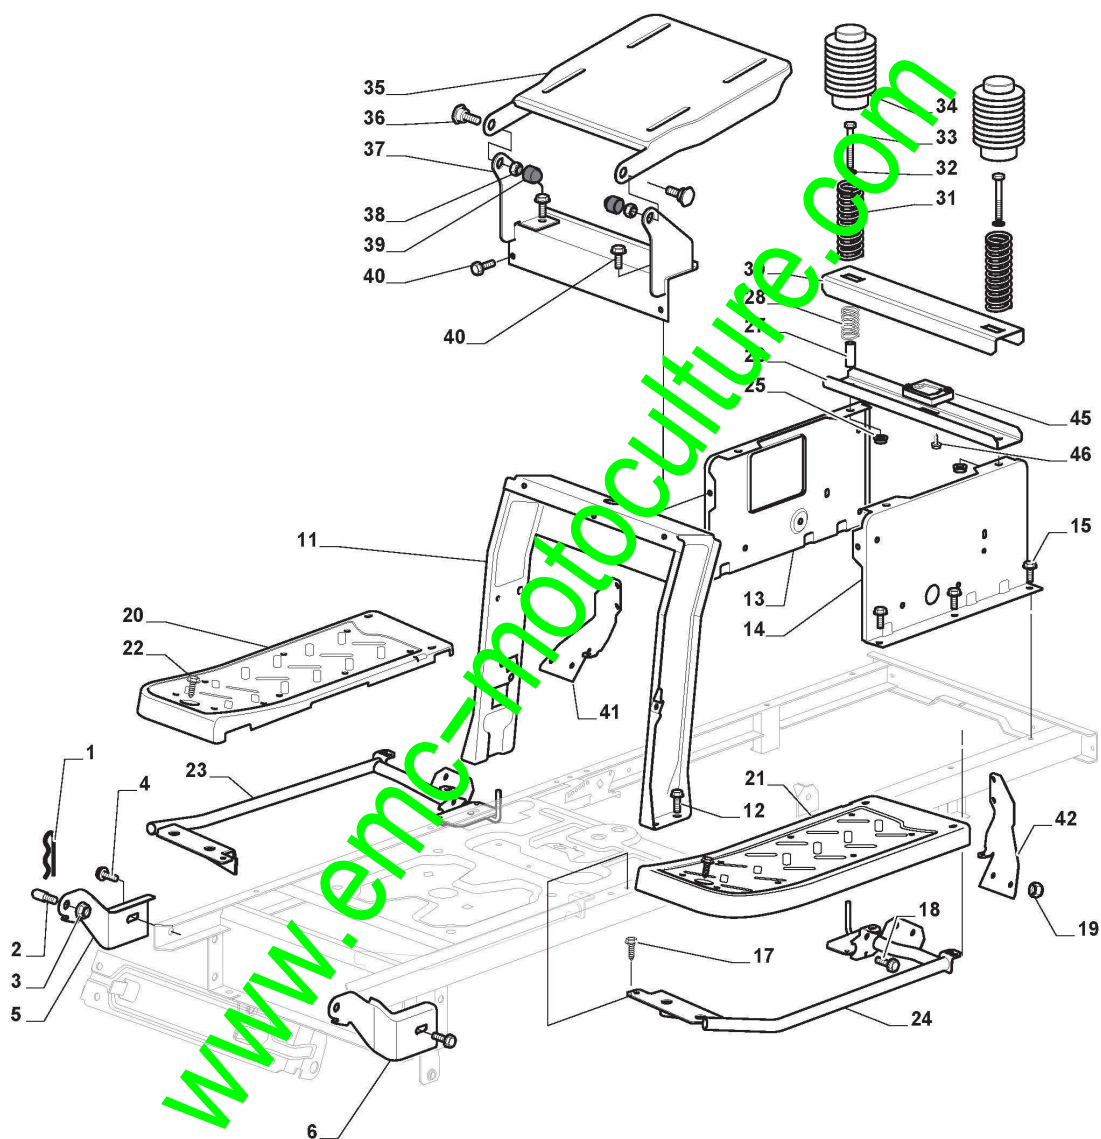

Chassis

Réf. N°	Q.té :	Code article	Description	Articles	De	Jusqu'à
1	1	124487998/0	Goupille			
2	2	125510079/0	Pivot			To S/N
2	2	125510169/0	Pivot		From S/N 19DA3RON	
3	2	112155000/0	Ecrou		003315	
4	2	112735599/0	Vis			
5	1	325547225/0	Plaquette Droit			
6	1	325547227/0	Plaquette Gauche			
11	1	382785169/1	Support Tube De Direction			
12	4	125943009/0	Vis			
13	1	325785331/1	Support Siege Droit			
14	1	325785333/1	Support Siege Gauche			
15	6	125943009/0	Vis			
17	2	125943009/0	Vis			
18	2	125943009/0	Vis			
19	10	112155000/0	Ecrou			
20	1	325500041/1	Marchepied Droit			
21	1	325500043/1	Marchepied Gauche			
22	2	112735599/0	Vis			
23	1	382785223/0	Support Marchepied			
24	1	382785221/0	Support Marchepied			
25	2	112293201/0	Ecrou			
26	1	325820109/1	Support Siege			
27	2	125160048/0	Entretoise		From 01-Septem ber-2014	To
27	2	125160077/0	Entretoise			
28	2	125430263/0	Ressort			
30	1	325820111/0	Support			
31	2	125430264/0	Ressort			
32	2	112521350/0	Rondelle			
33	2	112691400/0	Vis			
34	2	325122002/0	Protecteur			
35	1	382547061/0	Plaquette			
36	2	122524970/2	Pivot			To
36	2	122524970/3	Goupille		From 01-Septem ber-2014	To S/N
37	1	382820151/0	Support Siege			
37	1	382820151/1	Support Siege		From S/N 20EA3RON 000612	
38	2	112155010/0	Ecrou			
39	2	118203854/0	Capot			
40	12	125943009/0	Vis			
41	1	325650155/0	Support			To S/N
41	1	325650155/1	Support		S/N 269797	00271854 To S/N
41	1	325650155/2	Support			
42	1	325650157/0	Support		From S/N 20BA3RON 006585	To S/N
42	1	325650157/1	Support			
42	1	325650157/2	Support		From S/N DD325495 From S/N	To S/N 20AA3RON 007470
45	1	325785379/0	Support			
46	2	112728686/0	Vis