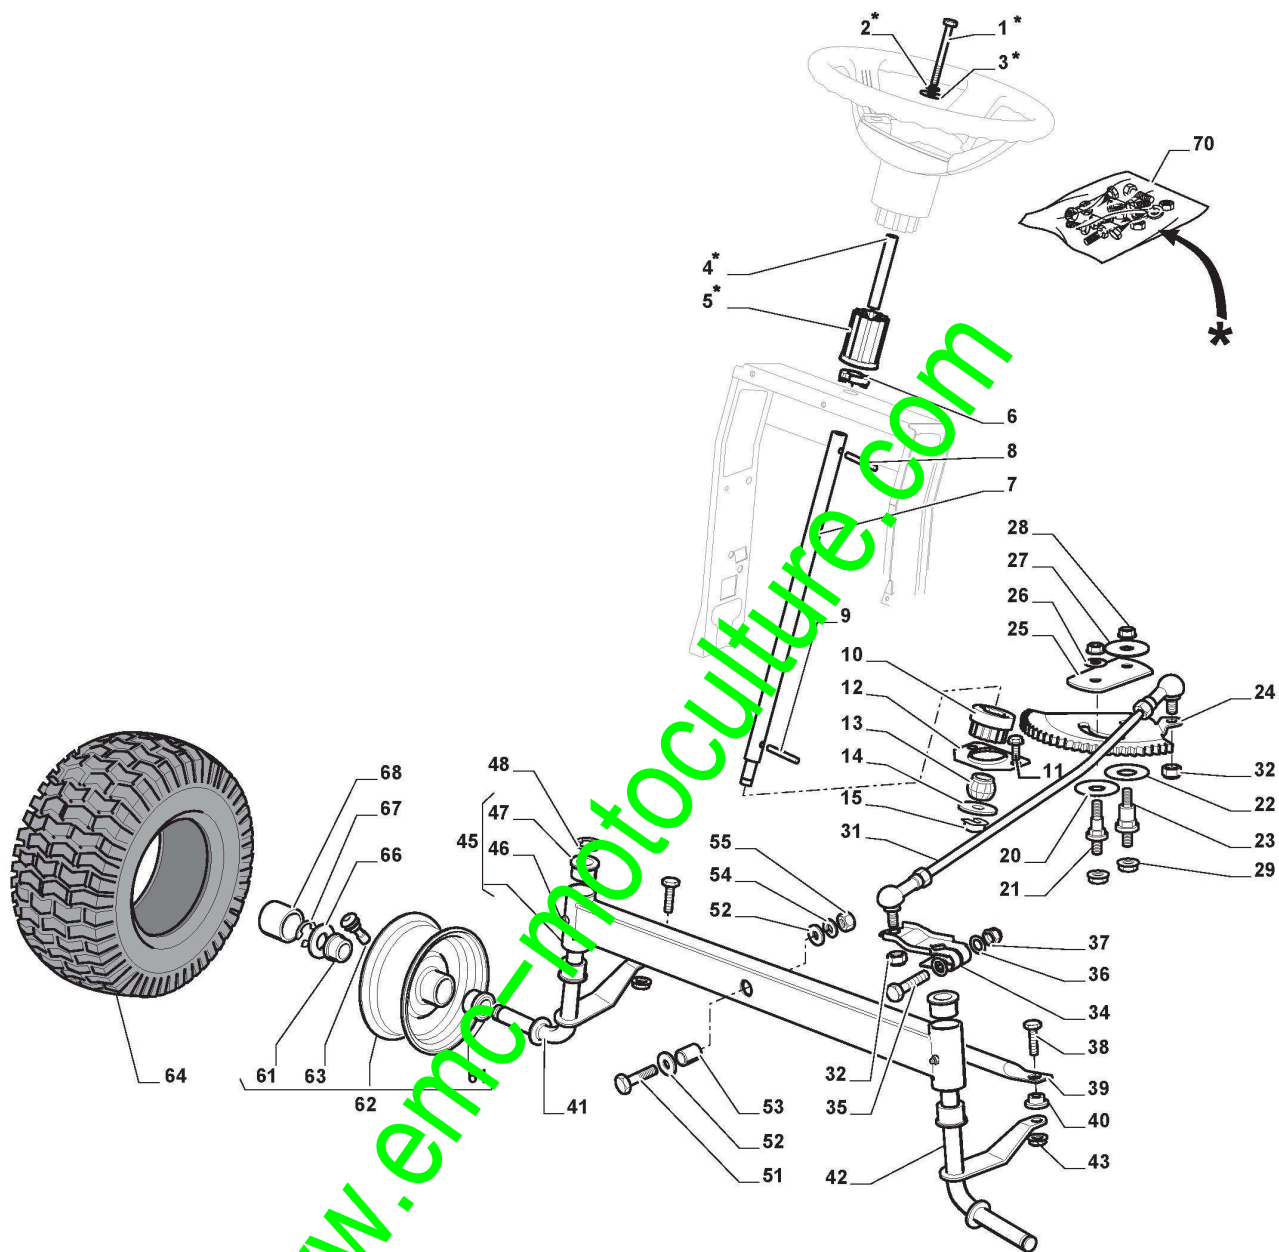

Barre De Direction

Réf. N°	Q.té :	Code article	Description	Articles	De	Jusqu'à
62	2	182000598/0	Bandage Roue			
63	2	125950000/0	Vanne			
64	2	125590019/0	Pneu 15x6.00-6 P512 WANDA	For other ST Brand	From 01-Septem ber-2016	To
64	2	127590066/0	Pneu 15x6.00-6 WANDA	For other ST Brand		To
66	2	125670005/1	Rondelle			To
66	2	125670005/2	Rondelle		From	31-August- 2014
67	2	112001010/0	Anneau Benzing			
68	2	322110233/0	Couvre Moyeu			
70	1	382180124/0	Dotation Visserie			

www.emc-motoculture.com