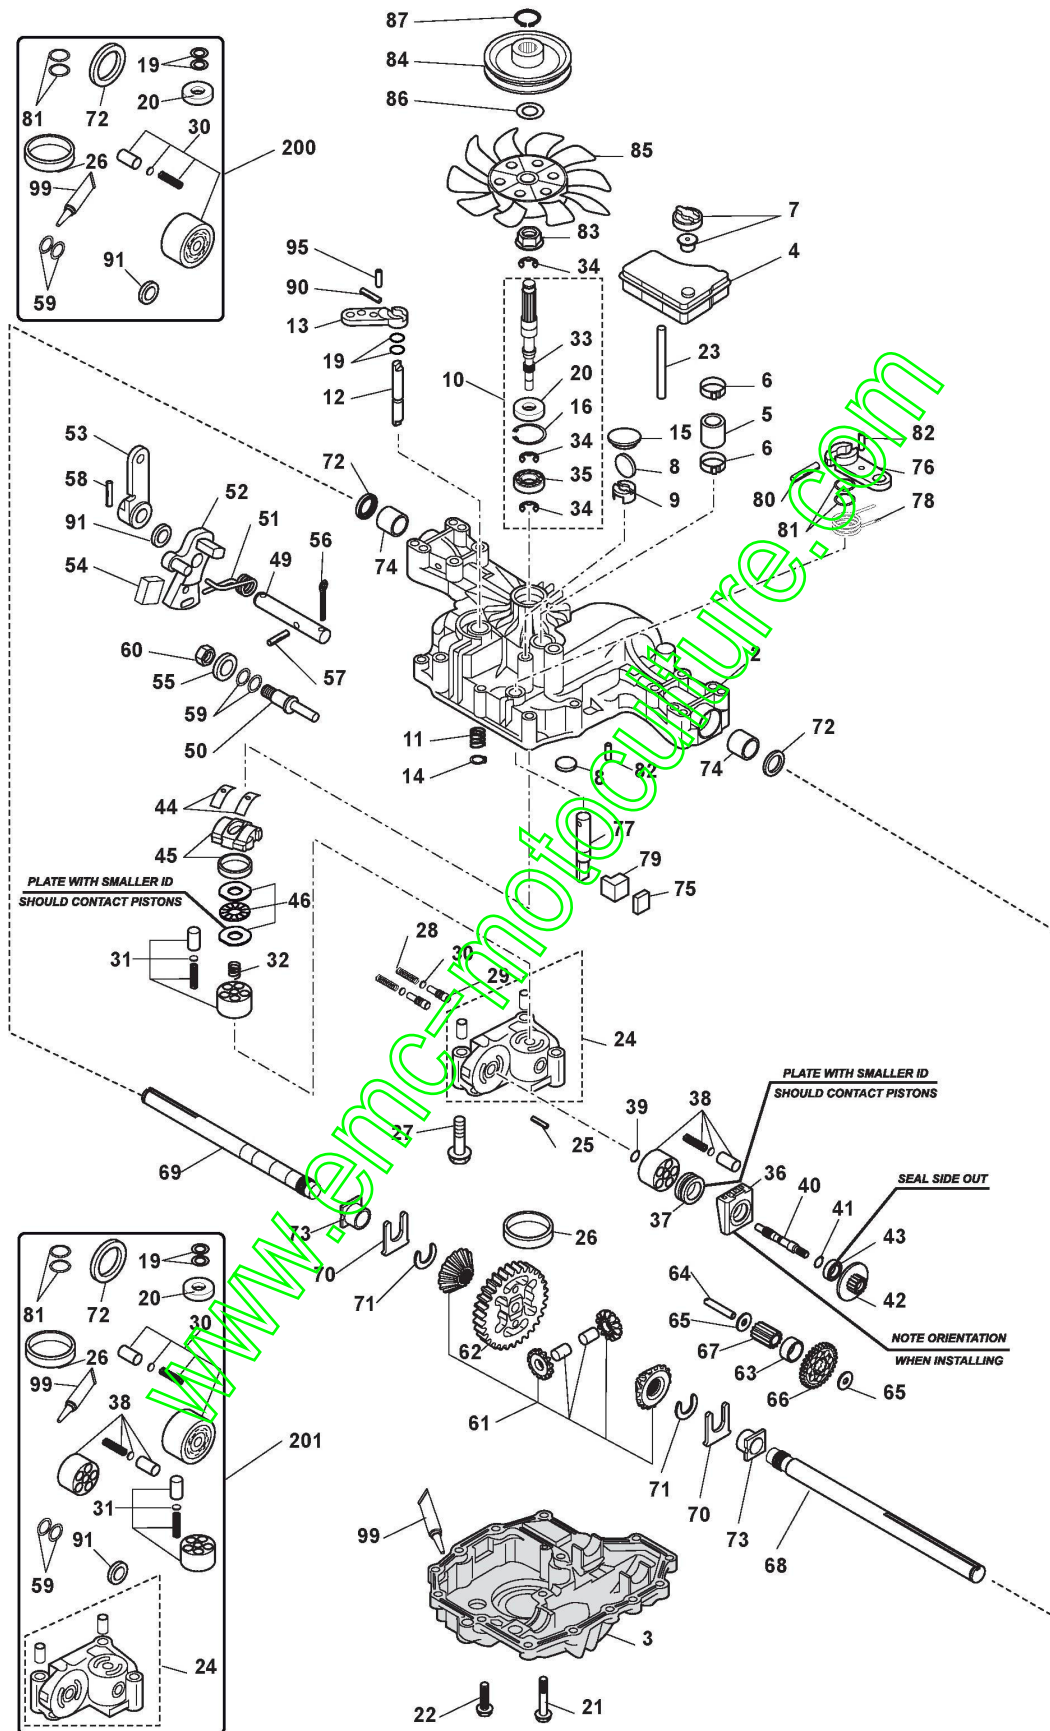

Kanzaki Transaxle K46S (S/N 0100680-9999999)

Réf. N°	Q.té :	Code article	Description	Articles	De	Jusqu'à
50	1	1139-1316-01	Fulcrum Eccentricity	K46S		
51	1	1139-1312-01	Torsion Spring	K46S		
52	1	1139-1409-01	Levier	K46S		
53	1	1139-1313-01	Levier	K46S		
54	1	1139-1408-01	Jerky Plate	K46S		
55	1	1139-1102-01	Rondelle	K46S		
56	1	1139-1355-01	Goupille	K46S		
57	1	1139-1329-01	Pivot	K46S		
58	1	1139-1285-01	Pivot	K46S		
59	2	1139-1115-01	O-Ring	K46S		
60	1	1139-1127-01	Ecrou	K46S		
61	1	1139-1404-01	Diff.Gear Kit	K46S		
62	1	1139-1258-01	Final Gear	K46S		
63	1	1139-1255-01	Collar	K46S		
64	1	1139-1256-01	Reduction Shaft	K46S		
65	2	1139-1398-01	Rondelle	K46S		
66	1	1139-1317-01	Reduction Gear	K46S		
67	1	1139-1361-01	Final Pinion Gear	K46S		
68	1	1139-1318-01	Axle Shaft-Lh	K46S		
69	1	1139-1319-01	Axle Shaft-Rh	K46S		
70	2	1139-1078-01	Rondelle	K46S		
71	2	1139-1163-01	Ring	K46S		
72	2	1139-1080-01	Seal 19*32*8	K46S		
73	2	1139-1164-01	Douille	K46S		
74	2	1139-1414-01	Douille	K46S		
75	1	1139-1260-01	Brake Shoe	K46S		
76	1	1139-1261-01	Brake Arm	K46S		
77	1	1139-1320-01	Brake Shaft	K46S		
78	1	1139-1263-01	Return Spring	K46S		
79	1	1139-1264-01	Plateau	K46S		
80	1	1139-1282-01	Pivot	K46S		
81	2	1139-1114-01	O-Ring	K46S		
82	2	1139-1281-01	Pivot	K46S		
83	1	1139-1248-01	Spline Collar	K46S		
84	1	1139-1478-01	Poulie	K46S		
85	1	1134-4190-01	Fan	K46S		
86	1	1139-1266-01	Rondelle	K46S		
87	1	1139-1149-01	Snap-Ring	K46S		
90	1	1139-1280-01	Pivot	K46S		
91	1	1139-1303-01	Anneau De Tenue	K46S		
95	1	1139-1279-01	Pivot	K46S		
99	1	1139-1443-01	Sealant (Tube)	K46S		
200	1	1139-1403-01	Seal Kit	Märkta S/marked S _ K46S		
201	1	1139-1593-01	Kit Réparation	K46S