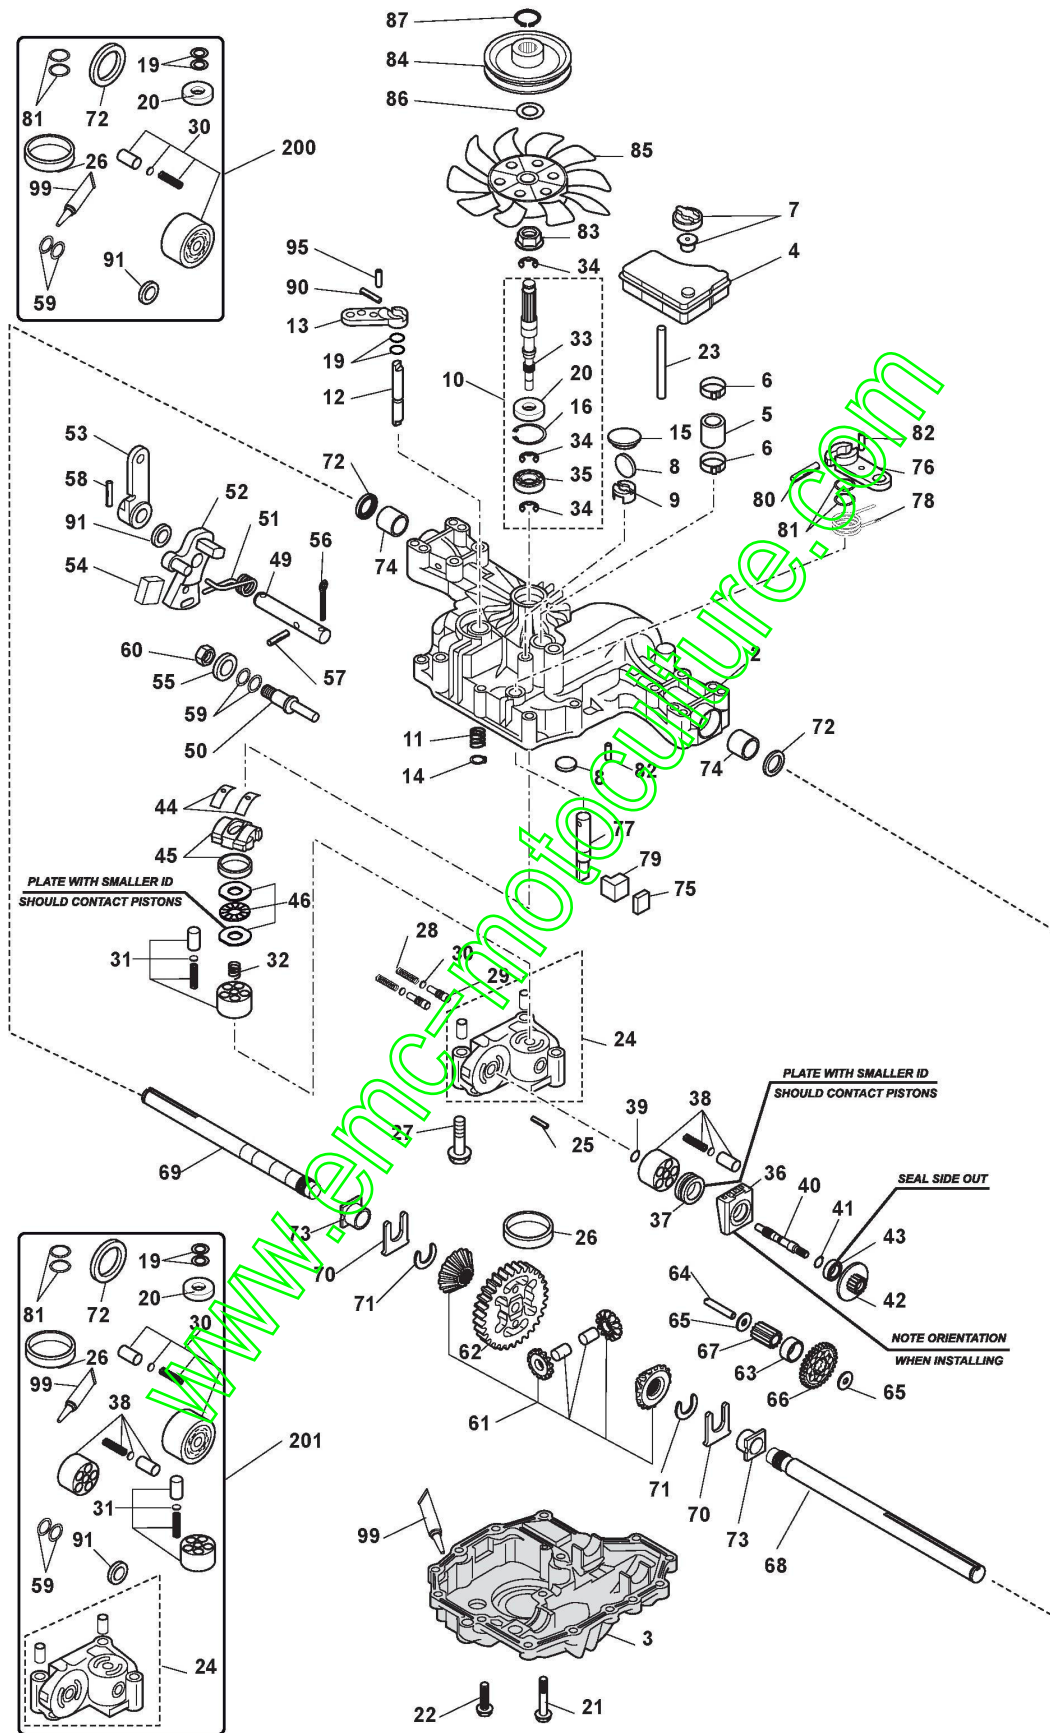

Kanzaki Transaxle K46S (S/N 0100680-9999999)

Réf. N°	Q.té :	Code article	Description	Articles	De	Jusqu'à
1	1	118400960/0	Axe Arriere Tuff Torq K46S	K46S		
2	1	1139-1470-01	Housing-Upper	Inkl. pos 74 _ K46S		
3	1	1139-1297-01	Lower Housing	K46S		
4	1	1139-1476-01	Reservoir Tank	K46S		
5	1	1139-1363-01	Tube	K46S		
6	2	1139-1336-01	Cobra Clip	K46S		
7	1	1139-1100-01	Vent Valve Assy	K46S		
8	2	1139-1150-01	Magnet	K46S		
9	1	1139-1341-01	Magnet Holder	K46S		
10	1	1139-1511-01	Pump Shaft Kit	K46S		
11	1	1139-1347-01	Ressort	K46S		
12	1	1139-1324-01	Shaft Bypass	K46S		
13	1	1139-1189-01	By-Pass Lever	K46S		
14	1	1139-1161-01	Ring	K46S		
15	1	1139-1275-01	Bouchon	K46S		
16	1	1139-1104-01	Snap Ring	K46S		
19	2	1139-1117-01	O-Ring	K46S		
20	1	1139-1119-01	Seal 15*35*7	K46S		
21	2	1139-1295-01	Vis	K46S		
22	14	1139-0244-01	Vis	K46S		
23	1	1139-1305-01	Support Reservoir	K46S		
24	1	1139-1364-01	Center Case	K46S		
24	1	1139-1592-01	Center Case Kit 2008	K46S		
25	1	1139-1158-01	Pivot	K46S		
26	1	1139-1405-01	Filtre	K46S		
27	3	1139-1294-01	Boulon	K46S		
28	2	1139-1242-01	Ids Valve	K46S		
29	2	1139-1243-01	Ressort	K46S		
30	2	1139-1307-01	Filtre	K46S		
31	1	1139-1356-01	Cylinder Block Kit	K46S		
32	1	1139-1245-01	Pump Spring	K46S		
33	1	1139-1246-01	Pump Shaft	K46S		
34	3	1139-1146-01	Ring	K46S		
35	1	1139-1110-01	Roulement A Billes	K46S		
36	1	1139-1157-01	Housing	K46S		
37	1	1139-1054-01	Coussinet	K46S		
37	1	1139-1501-01	Coussinet	K46S		
38	1	1139-1139-01	Cylinder Block Assy	K46S		
38	1	1139-1509-01	Cylinder Block Kit	K46S		
39	1	1139-1160-01	Rondelle	K46S		
40	1	1139-1353-01	Motor Shaft	K46S		
41	1	1139-1021-01	Snap Ring	K46S		
42	1	1139-1311-01	Motor Gear	K46S		
43	1	1139-1453-01	Coussinet	K46S		
44	2	1139-1066-01	Use 1139-1141-01	K46S		
45	1	1139-1475-01	Swash Plate	K46S		
46	1	1139-1362-01	Coussinet	K46S		
49	1	1139-1354-01	Arbre	K46S