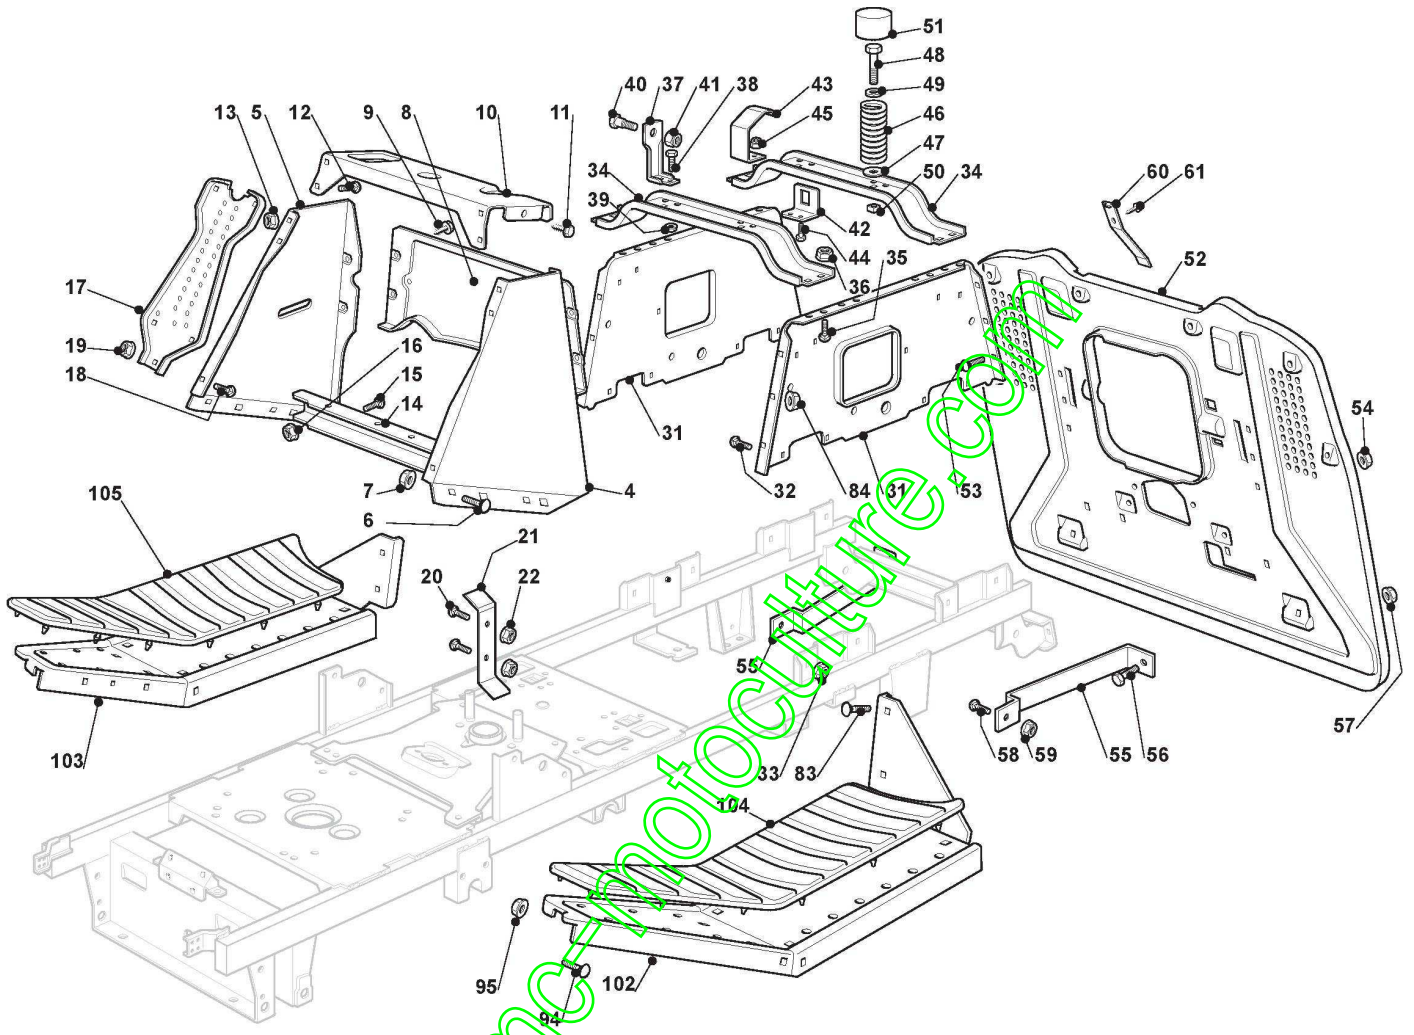

www.emomotoculture.com

Chassis High End

Réf. N°	Q.té :	Code article	Description	Articles	De	Jusqu'à
4	1	325785243/1	Support Tableau Gauche			
5	1	325785245/0	Support Tableau Droit			
6	4	112818690/0	Vis	To 31-August-2017		
6	4	9897-0820-16	Vis	From 01-September-2017		
7	4	112293201/0	Ecrou			
8	1	382785151/2	Support Tableau Arriere			
9	4	112735110/0	Vis			
10	1	325785255/0	Support Tableau Centr.			
11	2	112735110/0	Vis			
12	4	112815200/0	Vis			
13	4	112292102/0	Ecrou			
14	1	325785241/0	Support			
15	2	112735120/0	Vis			
16	2	112292102/0	Ecrou			
17	2	382785153/1	Support Tableau Avant	To S/N 19KA1RON001015		
17	2	382785153/2	Support Tableau Avant	From From S/N 19KA1RON001016		
18	2	112815200/0	Vis			
19	2	112292102/0	Ecrou			
20	2	112793102/0	Vis			
21	1	325785499/0	Support			
22	2	112293201/0	Ecrou			
31	2	325785249/0	Support Siege			
32	8	112815200/0	Vis			
33	8	112292102/0	Ecrou			
34	2	325785257/1	Support Siege	To S/N 19KA1RON001015		
34	2	382785309/0	Support Siege	From S/N 19KA1RON001016		
35	8	112818690/0	Vis	To 31-August-2017		
35	8	9897-0820-16	Vis	From 01-September-2017		
36	8	112293201/0	Ecrou			
37	2	325755039/0	Equerre-Support			
38	4	112792611/0	Vis			
39	4	112293201/0	Ecrou			
40	2	122524970/2	Pivot	To 31-August-2014		
40	2	122524970/3	Goupille	From 01-September-2014		
41	3	112155010/0	Ecrou			
42	1	325755043/0	Equerre-Support			
43	1	325430253/0	Ressort			
44	2	112789000/0	Vis			
45	2	112154330/0	Ecrou			
46	2	125430257/1	Ressort			
47	2	112523070/0	Rondelle			
48	2	112760515/0	Vis			
49	2	122671653/0	Rondelle			
50	2	112360425/0	Ecrou			
51	2	325122000/2	Capot			
52	1	382547041/1	Plaquette			
53	6	112792611/0	Vis			
54	6	112293201/0	Ecrou