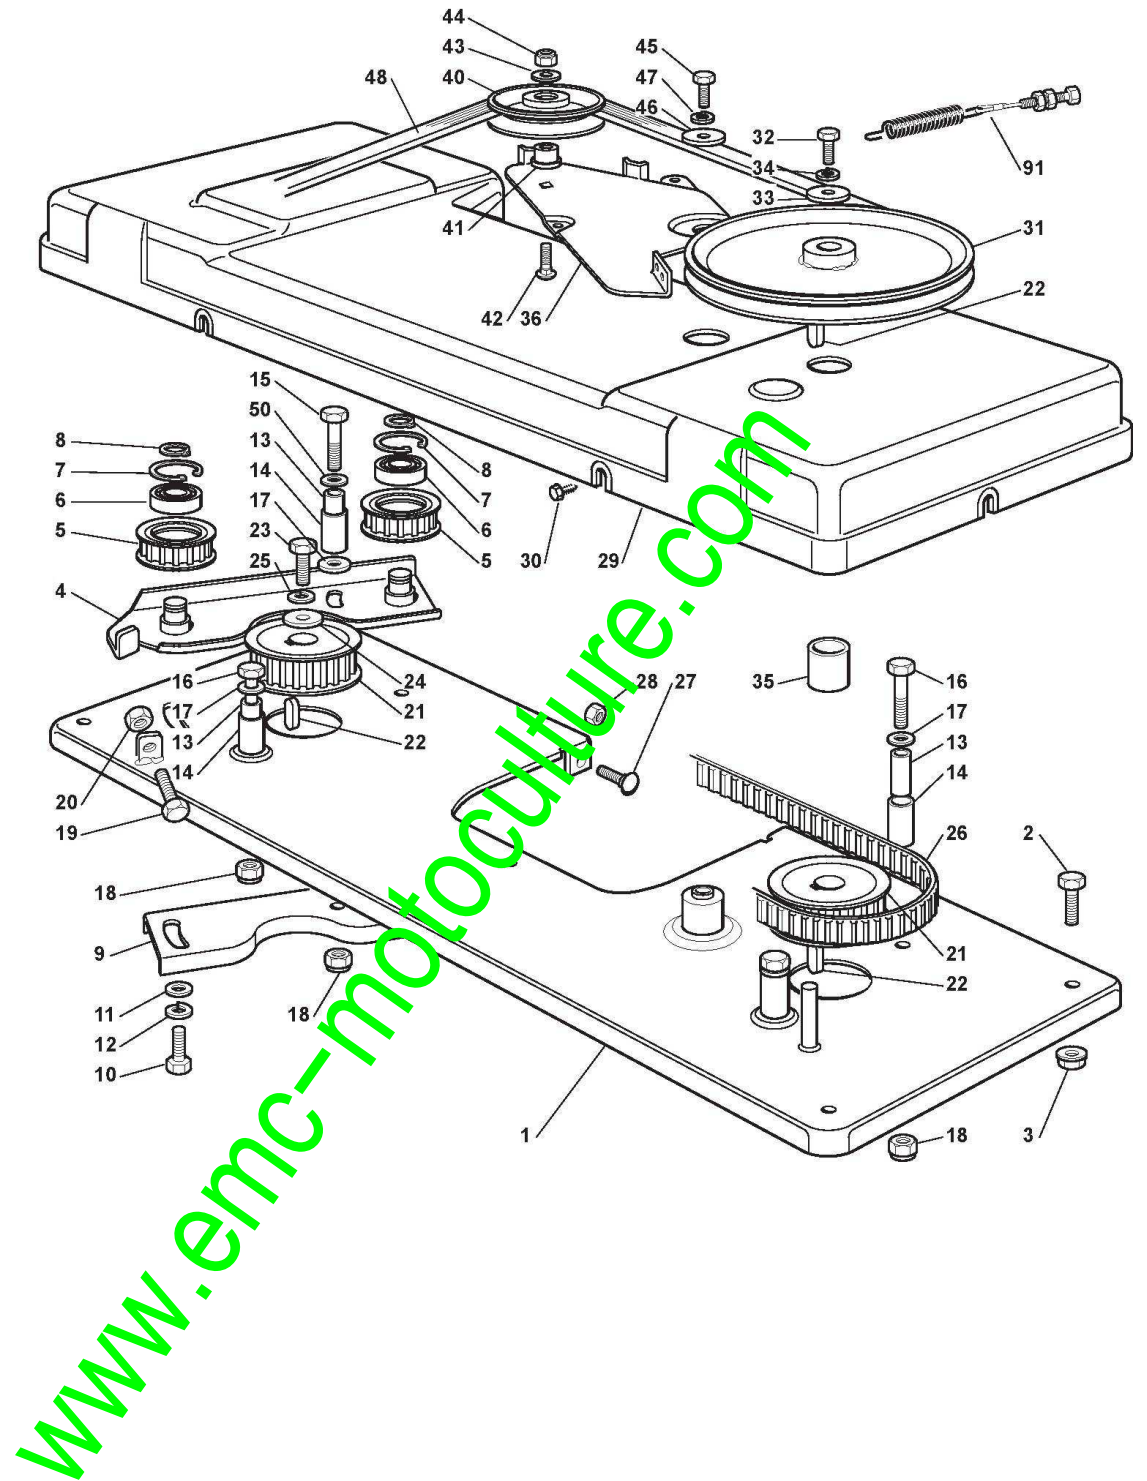

Embrayage des Lames

Réf. N°	Q.té :	Code article	Description	Articles	De	Jusqu'à
1	1	382547029/0	Plaque			To
1	1	382547029/1	Plaque		From	31-August-2011
1	1	382547029/2	Plaque		From	To
1	1	382547029/3	Plaque		01-September-2012	31-August-2015
2	4	112792611/0	Vis			To
2	4	112793102/0	Vis		From	31-August-2016
3	4	112154220/0	Ecrou		From	
3	4	112293201/0	Ecrou		01-September-2016	To
4	1	382785084/1	Support			To
4	1	382785084/2	Support		From	31-August-2015
5	2	125601559/1	Poulie			
6	2	119216048/0	Roulement			
7	2	112610800/0	Anneau Ressort			
8	2	112609200/0	Seeger			
9	1	325650037/0	Reinforcement Poulie			To
9	1	325650037/1	Reinforcement Poulie		From	31-August-2015
10	2	112793102/0	Vis			To
10	2	9959-0820-16	Vis		From	31-August-2016
11	2	112521350/0	Rondelle			
12	2	112583500/0	Grower			
13	4	125160003/1	Entretoise			To
13	4	125160003/2	Entretoise		From	31-August-2014
14	4	125038000/0	Douille			
15	1	112691700/0	Vis			
16	3	112691200/0	Vis			
17	4	112521350/0	Rondelle			
18	4	112293201/0	Ecrou			
19	1	112793900/0	Vis			
20	1	112293200/0	Ecrou			
21	2	125601560/0	Poulie			
22	3	112139480/0	Clavette			
23	1	112793102/0	Vis			
24	1	125670007/0	Rondelle			
25	1	112583500/0	Grower			
26	1	135065605/0	Courroie			
27	3	112815200/0	Vis			
28	3	112292102/0	Ecrou			
29	1	125060100/3	Protection			To
29	1	325060128/0	Carter		From	01-September-2014
30	6	112735110/0	Vis			
31	1	125601550/0	Poulie			
32	1	112793102/0	Vis			
33	1	125670007/0	Rondelle			
34	1	112583500/0	Grower			
35	1	125160002/0	Entretoise			To
35	1	125160002/1	Entretoise		From	31-August-2015
36	1	325318115/1	Levier			To
36	1	325318115/2	Levier Frein		From	01-September-2015

www.emc-motoculture.com