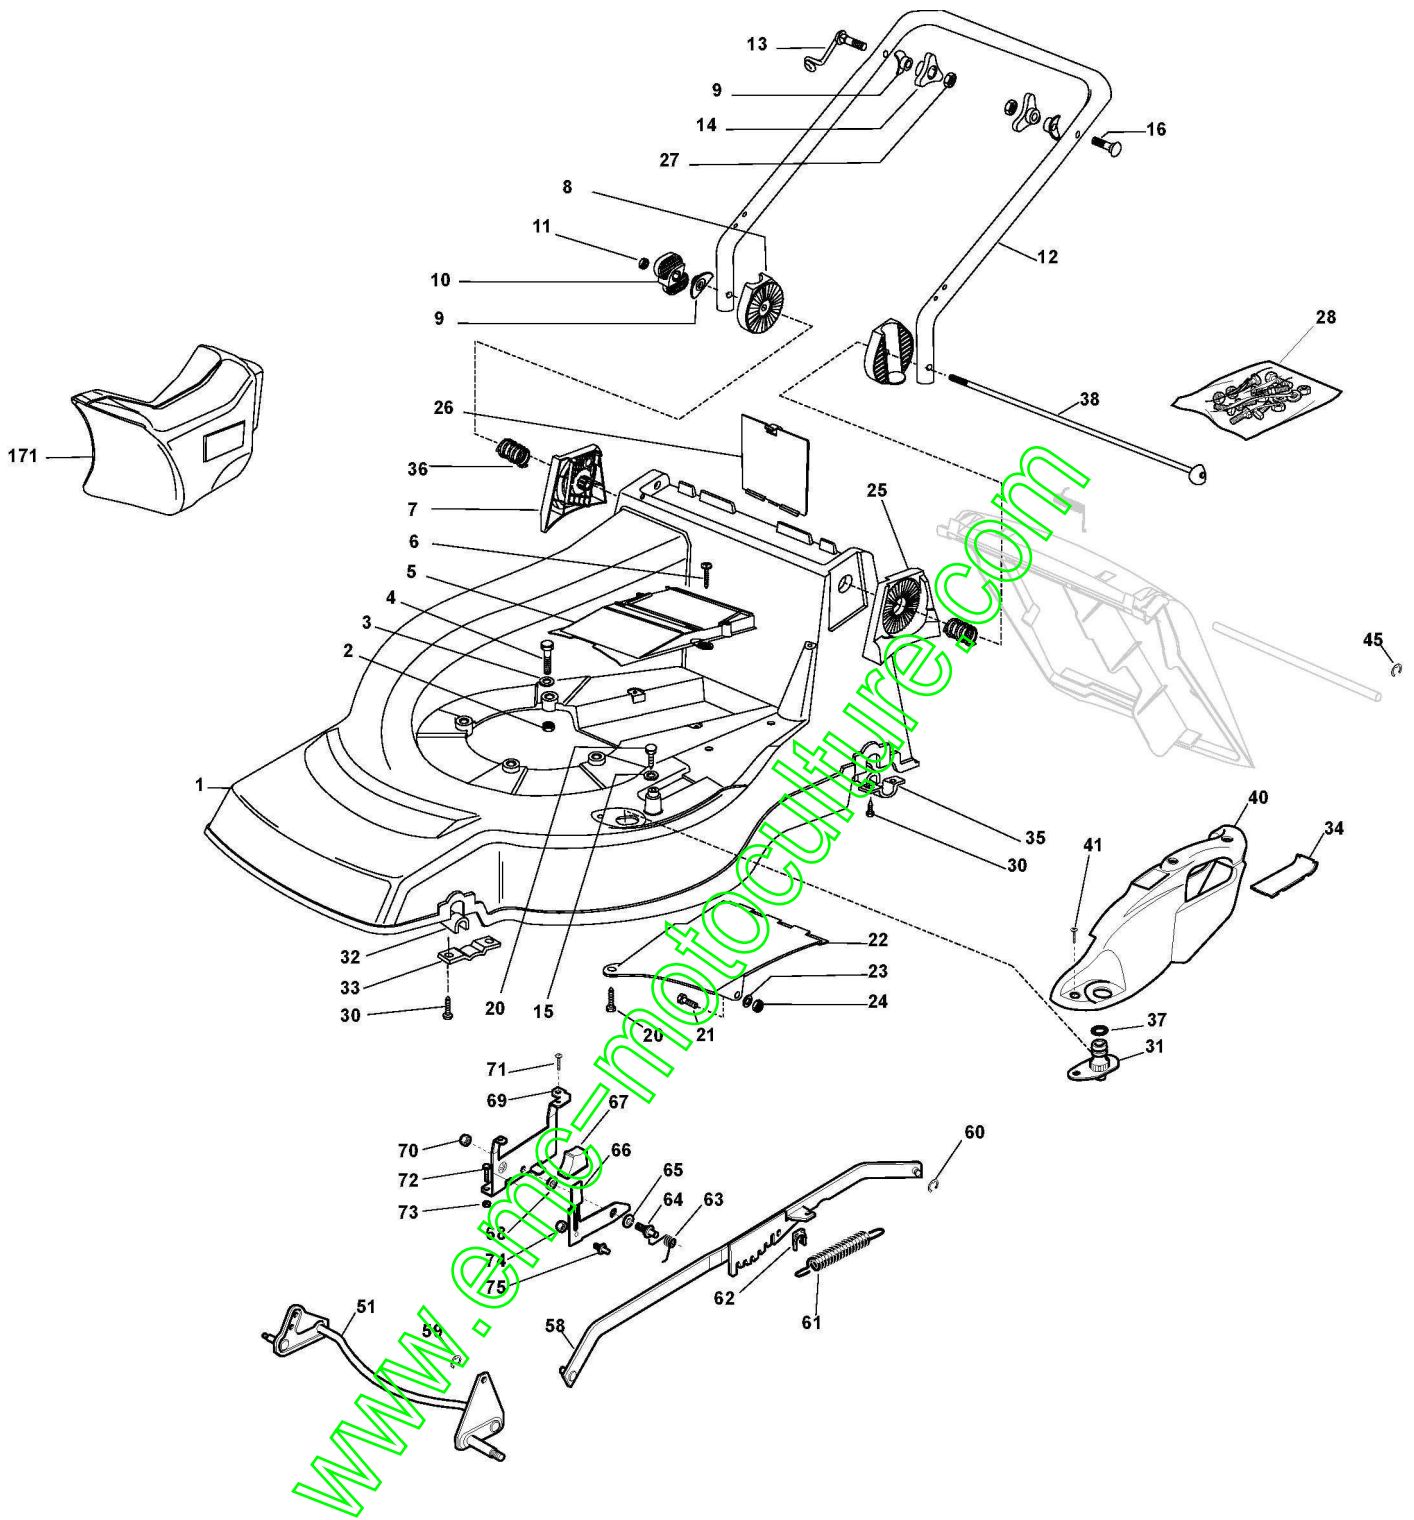

Châssis Et Reglage Hauter Decoupe

Réf. N°	Q.té :	Code article	Description	Articles	De	Jusqu'à
1	1	381002521/0	Châssis Rouge	From 01-September-2004		
1	1	81001714/0	Châssis Rouge	To 31-August-2004		
2	3	112155000/0	Ecrou			
3	3	112521350/0	Rondelle			
4	3	112691800/0	Vis			
5	1	122060181/1	Protection Courroie	To 31-August-2003		
5	1	322060200/0	Protection Courroie	From 01-September-2003		
6	2	112728522/0	Vis			
7	1	122785077/0	Support Interne Droit			
8	2	122785076/0	Support Externe			
9	3	122680006/1	Rondelle			
10	1	122399803/0	Poignée			
11	1	112293202/0	Ecrou			
12	1	381007033/0	Mancheron, Partie Inferieure			
13	1	181003801/1	Ressort De Guide			
14	2	122399900/0	Poignée			
15	2	112523040/0	Rondelle			
16	1	112819201/0	Vis			
20	2	112729600/0	Vis			
21	1	112789000/0	Vis			
22	1	322108205/0	Convoyeur			
23	1	112523020/0	Rondelle			
24	1	112154330/0	Ecrou			
25	1	122785078/0	Support Interne Gauche			
26	1	122595352/0	Voyant De Visite			
27	2	112293200/0	Ecrou			
28	1	181008621/1	Dotation Visserie	To 31-August-2004		
28	1	181008623/1	Dotation Visserie	From 01-September-2004		
30	8	112731350/0	Vis			
31	1	122034000/0	Attaque Lavage			
32	2	122038400/1	Douille			
33	2	322545156/0	Plaquette			
34	1	122546070/0	Plaquette			
35	2	322545152/0	Plaquette			
36	2	122446190/0	Ressort			
37	1	119035000/0	Joint Or			
38	1	181001208/1	Axe			
40	1	122060146/0	Châssis Reglage			
41	3	112728520/0	Vis			
45	1	112000930/0	Anneau Benzing			
51	1	381002801/1	Axe Roues Avant	From 01-September-2002		
51	1	81002801/0	Axe Roues Avant	To 31-August-2002		
58	1	381001137/0	Tige Commande Reglage Hauteur			
59	1	112000930/0	Anneau Benzing			
60	1	112000930/0	Anneau Benzing			
61	1	122446180/0	Ressort			
62	1	112436050/0	Plaquette			
63	1	122446176/0	Ressort