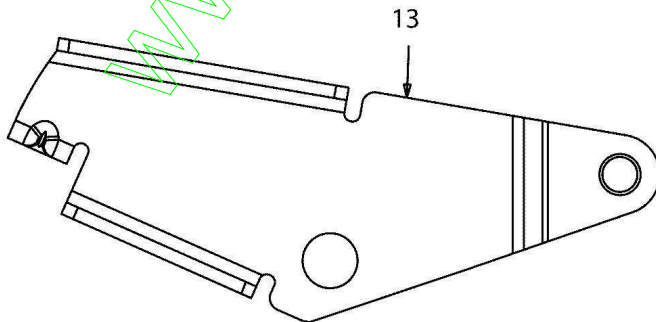

SEAT BRACKET FOR REFERENCE ONLY