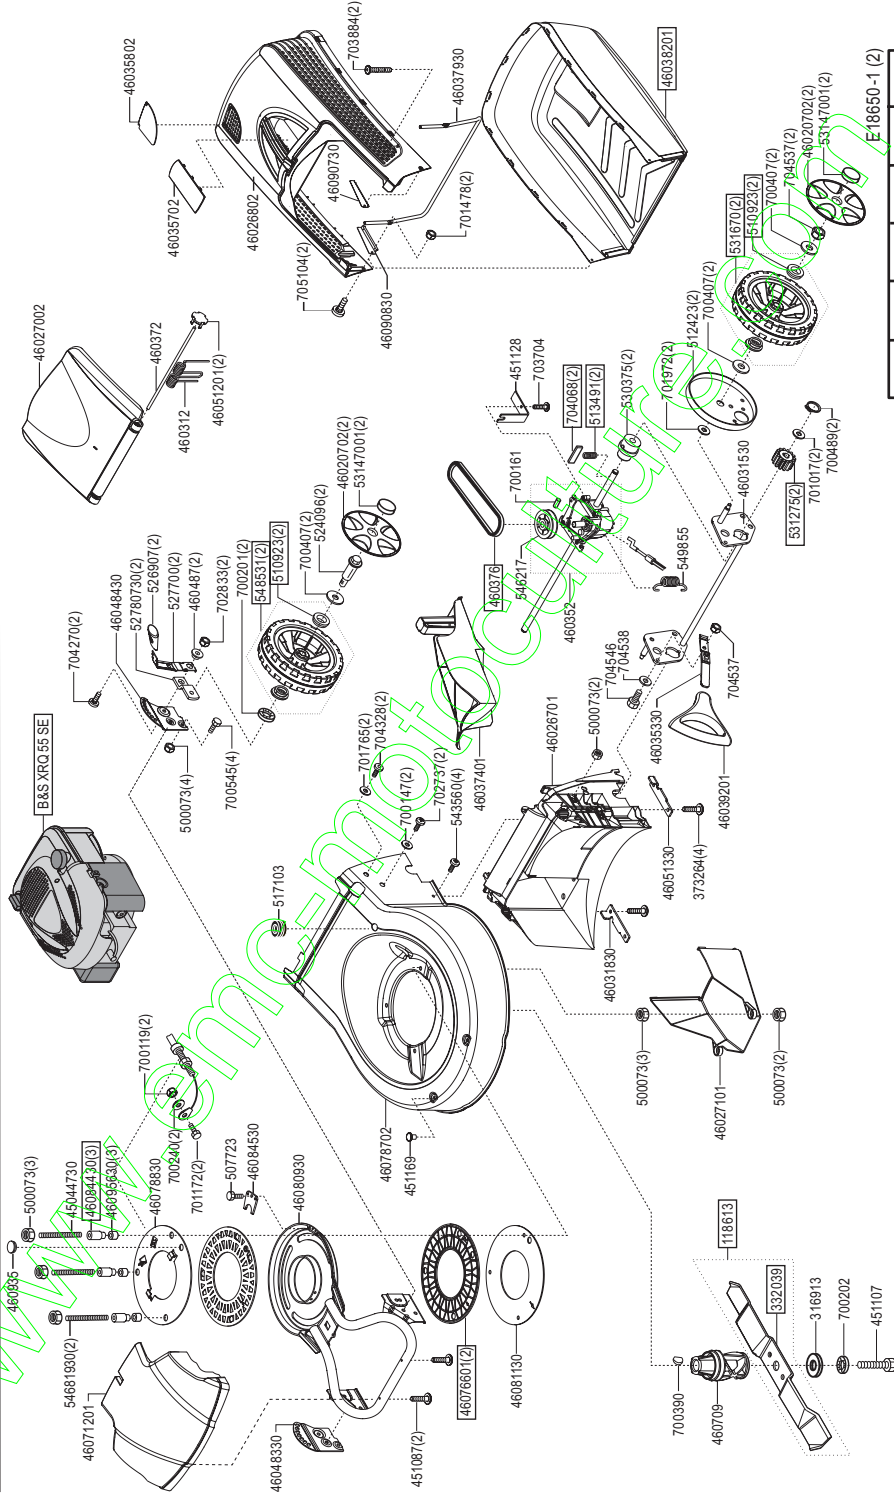

Power Line Vario 4700 BR

Art. Nr. 118650

a	b	c	d	e	f
03/05	04/05	06/05			

Power Line Vario 4700 BR

Art. Nr. 118650

E.18650-2 (2)

a	b	c	d	e	f
---	---	---	---	---	---