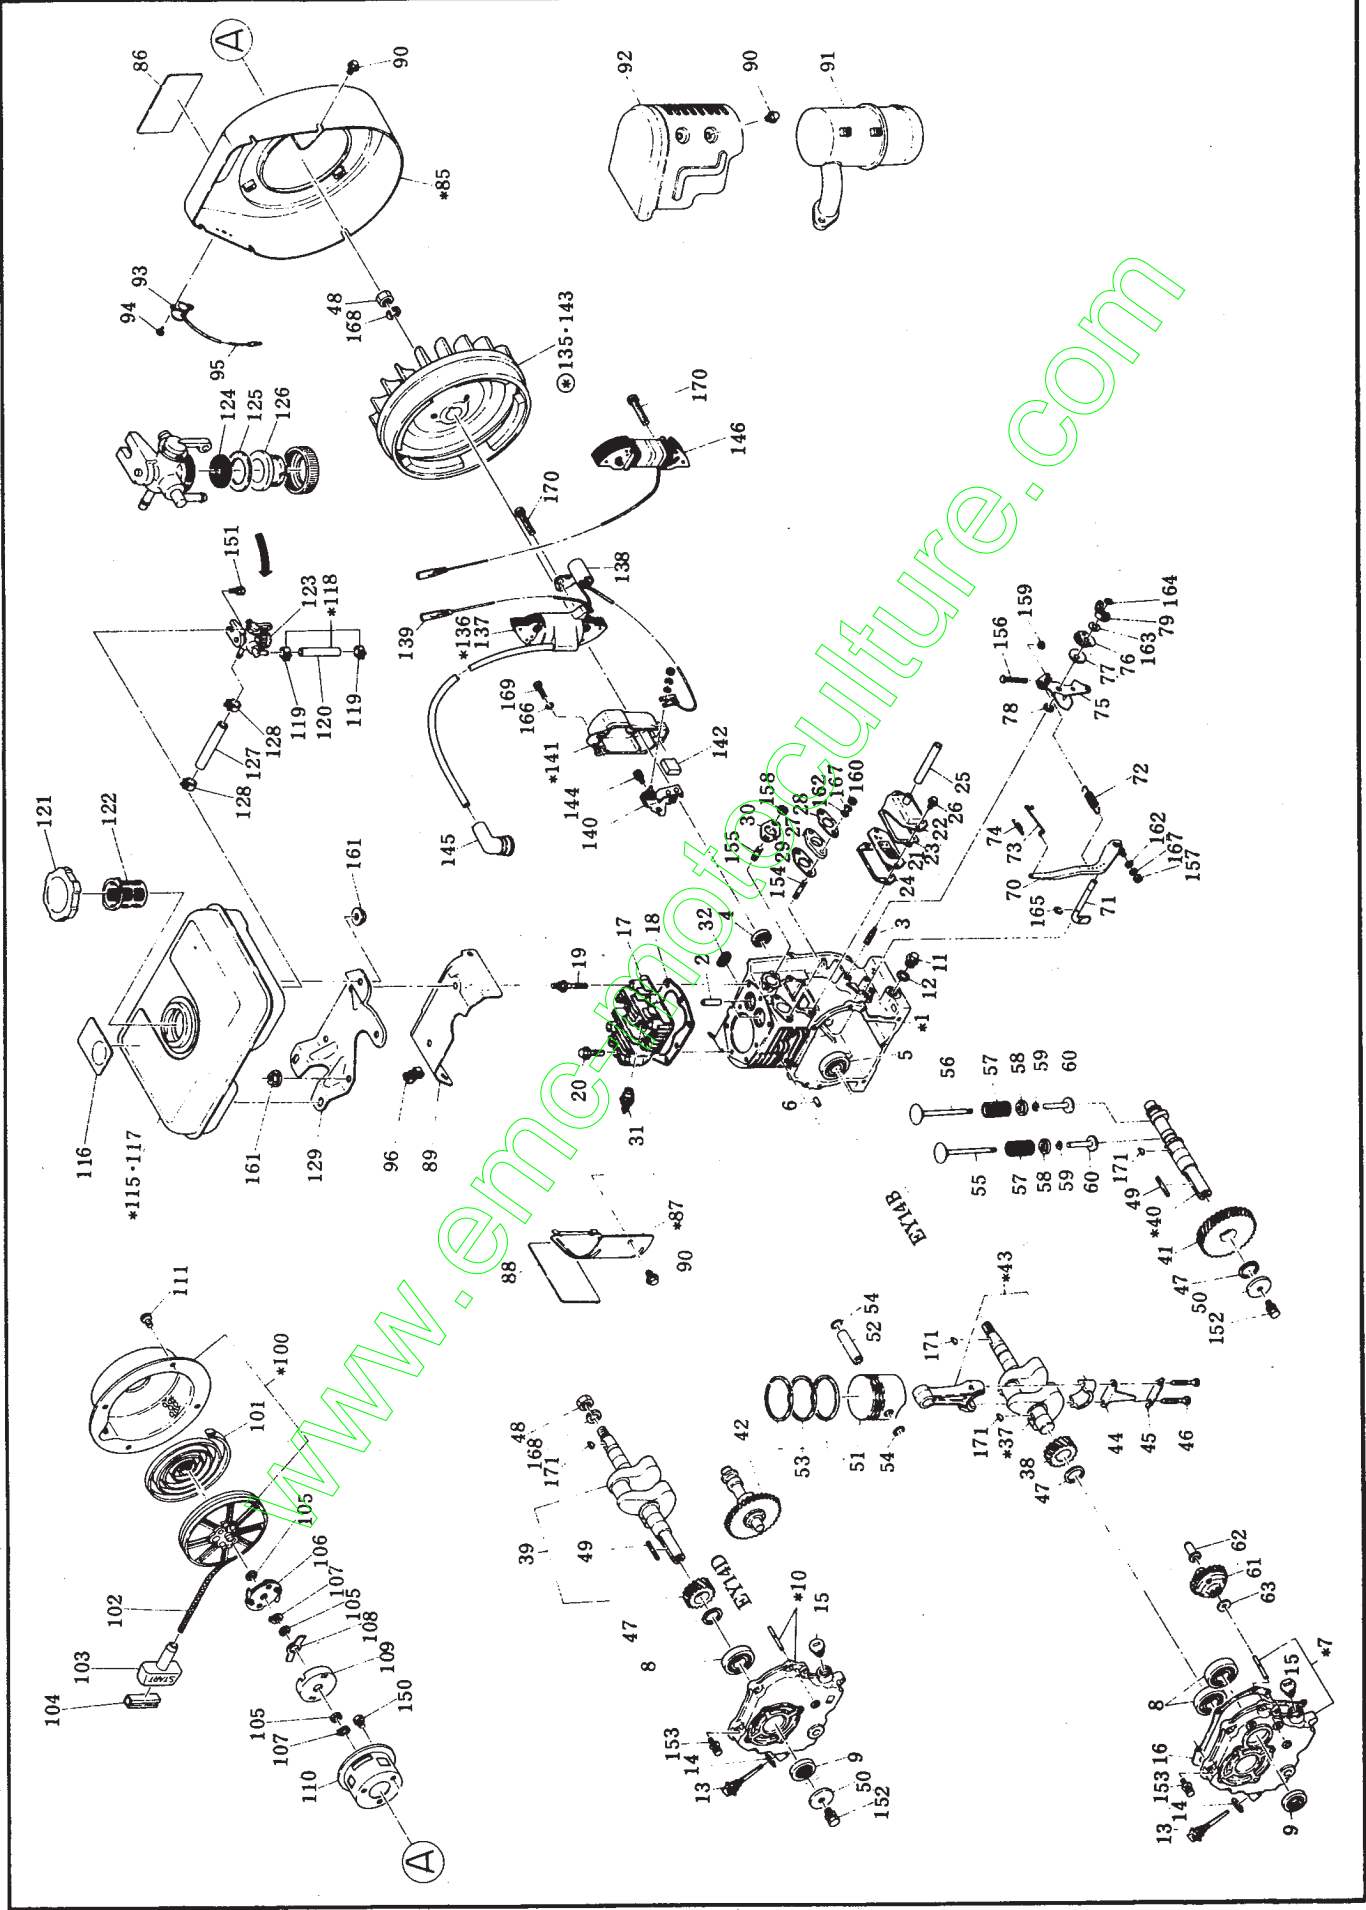

Engine body

EY14 B·D

Engine body

EY14 B·D

Ref. No.	Part Number	Part Name	Price YEN / Piece	Quantity		Description
				B	D	
* 1	2201 0101 01	Crank case compl.		1	1	Including 2~6, 154,155
2	2201 4202 03	Valve guide		2	2	
3	0105 08012 0	Stud		1	1	
4	2151 7001 03	Oil seal		1	1	TB-20307
5	0600 20002 0	Ball bearing		1	1	S-BB-6204C3
6	0310 06002 0	Dowel pin		2	2	
* 7	2201 0901 01	Main bearing cover compl.		1		Including 8, 9
8	0600 22001 0	Ball bearing		2	1	
9	0440 22001 0	Oil seal		1	1	TB2-22-4125-7
* 10	2201 1001 01	Main bearing cover compl.			1	Including 8, 9
11	0401 14003 0	Plug		2	2	
12	0211 14002 0	Gasket		2	2	
13	2206 3601 03	Oil gauge		1	1	
14	0213 16001 0	Gasket		1	1	
15	0420 18001 0	Plug (rubber)		1	1	
16	2201 6001 03	Gasket (bearing cover)		1	1	
17	2201 3001 03	Cylinder head		1	1	
18	2201 5001 01	Gasket compl. (head) 557335		1	1	
19	2201 8001 01	Bolt		4	4	
20	2201 8101 01	Bolt		4	4	
21	2201 4301 01	Breather plate compl.		1	1	
22	2201 4401 01	Tappet cover compl.		1	1	
23	2151 6006 03	Gasket (tappet cover)		1	1	
24	2051 6007 03	Gasket (breather plate)		1	1	
25	0851 08000 0	Rubber pipe		1	1	
26	0110 06002 0	Bolt		2	2	
27	2153 2901 03	Insulator		1	1	
28	2153 6014 03	Gasket (insulator)		1	1	
29	2153 6015 03	Gasket 2 (insulator)		1	1	
30	2203 6001 03	Gasket (exhaust)		1	1	
31	0650 14003 1	Spark plug		1	1	
32	2147 5001 03	Gromet		1	1	
	2209 9001 07	Gasket set 557496		1	1	Including 16, 18, 23, 24, 28~30
* 37	2202 0101 01	Crankshaft compl.		1		Including 38, 171
38	2202 2301 03	Crankshaft gear		1		
39	2202 0201 01	Crankshaft compl.			1	
* 40	2203 1601 01	Cam shaft compl.		1		Including 41, 171
41	2053 3201 13	Cam shaft gear		1		
42	2203 1701 03	Cam shaft			1