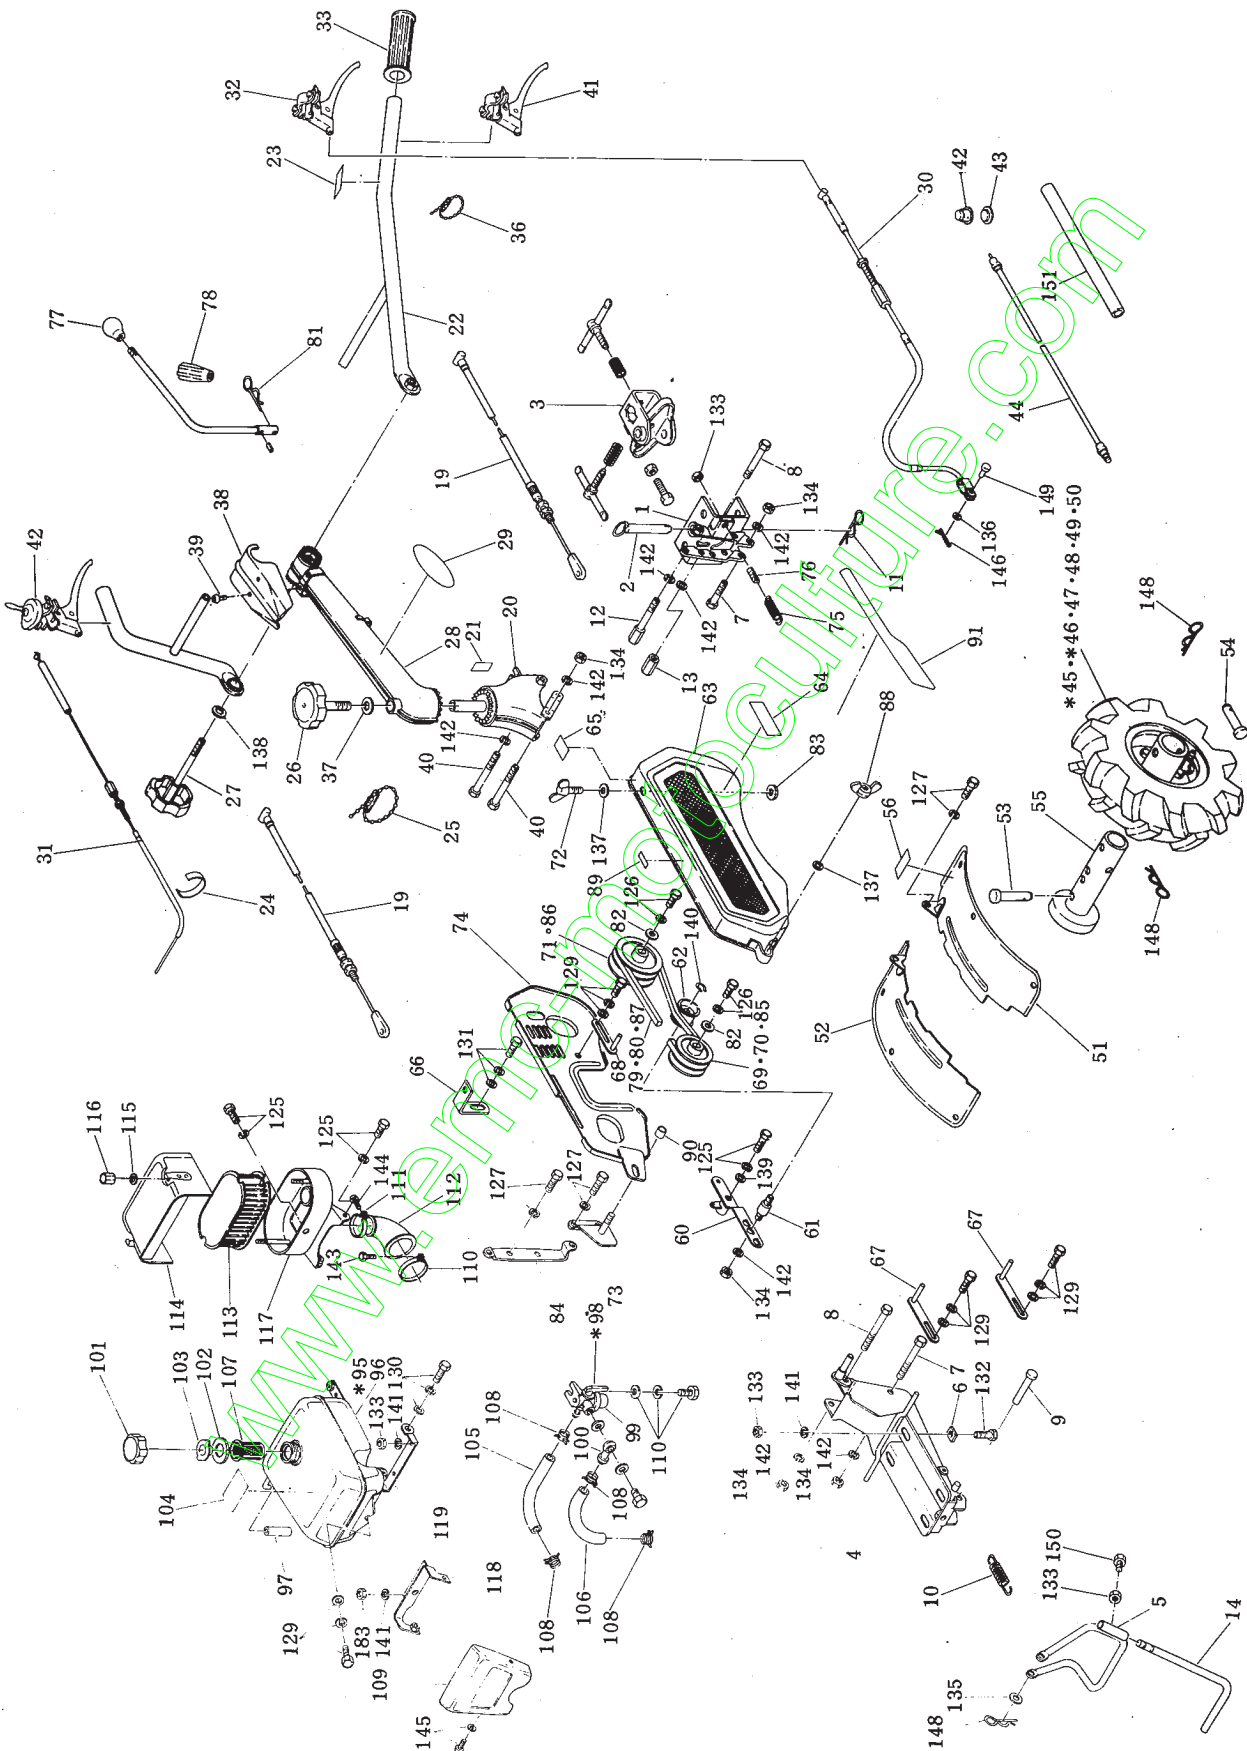

Machine body

PR14S

Ref. No.	Part Number	Part Name	Price YEN Piece	Quantity				Description
1	PR14S-1011*U	Rear hitch compl.		1				
2	PR7-1012a	Coupling pin compl.		1				
3	PR06-1020A	Universal hitch Type 75		1				
4	PR13-1080b U	Frame compl.		1				
5	PR13-9017a U	Stand compl.		1				
6	PR10-1102a	Washer		4				
7	PR7-1105b	Bolt (hitch: lower; frame: lower)		2				
8	PR7-1106a	Bolt (hitch: upper; frame: upper)		2				
9	0307 109970	Pin		1				
10	PR14-1101	Spring		1				
11	PR10-4127	Snap pin		1				
12	PR10-1103	Fitting bolt		1				Optional accessory
13	PR10-1104	Fitting nut		1				Optional accessory
14	PR10-9125 U	Auxiliary stand		1				
18	NF11-311	Detent		1				
19	PR14S-2095	Side clutch wire compl. 563817		2				
20	PR14S-2011 G	Handle mount ass'y		1				
21	PR71-9113	Change indicating mark		1				
22	PR7-2088/3bG	Handle compl.		1				
23	PR10-2101	Main clutch mark		1				Optional accessory
24	0566 10998 0	Clamp		1				KN22-135
25	PR10-2022	Clip compl.		1				
26	0637 10996 4	Knob		1				PR7-2013g
27	1637 12996 4	Knob		1				PR7-2014/1d
28	PR7-2081d G	Handle frame ass'y		1				
29	PR14-5106	Model mark		1				
30	PR10-2091	Main clutch wire compl. ~~532820~~		1			532820	
31	PR14-2096	Throttle wire compl. 534837		1				
32	PR7-2018d	Clutch lever compl. R21-2015		1				
33	C522-3014	Grip compl.		2				
34	PR18Y-2016b	Side clutch lever compl. (A)		1				
36	FH04-5115	Clip		2				
37	PR7-2110a	Washer (for clamp screw)		1				
38	PR7-2116	Handle cover		1				
39	0150 03999 0	Tapping screw		2				R51-2161
40	PR7-2119b	Bolt (handle)		3				
41	ST30-2013/1	Side clutch lever compl.		1				
42	0663 00997 2	Stop button		1				
43	C541A-6101	Rubber seat		1				
44	PR14S-9011	Cord compl.		1