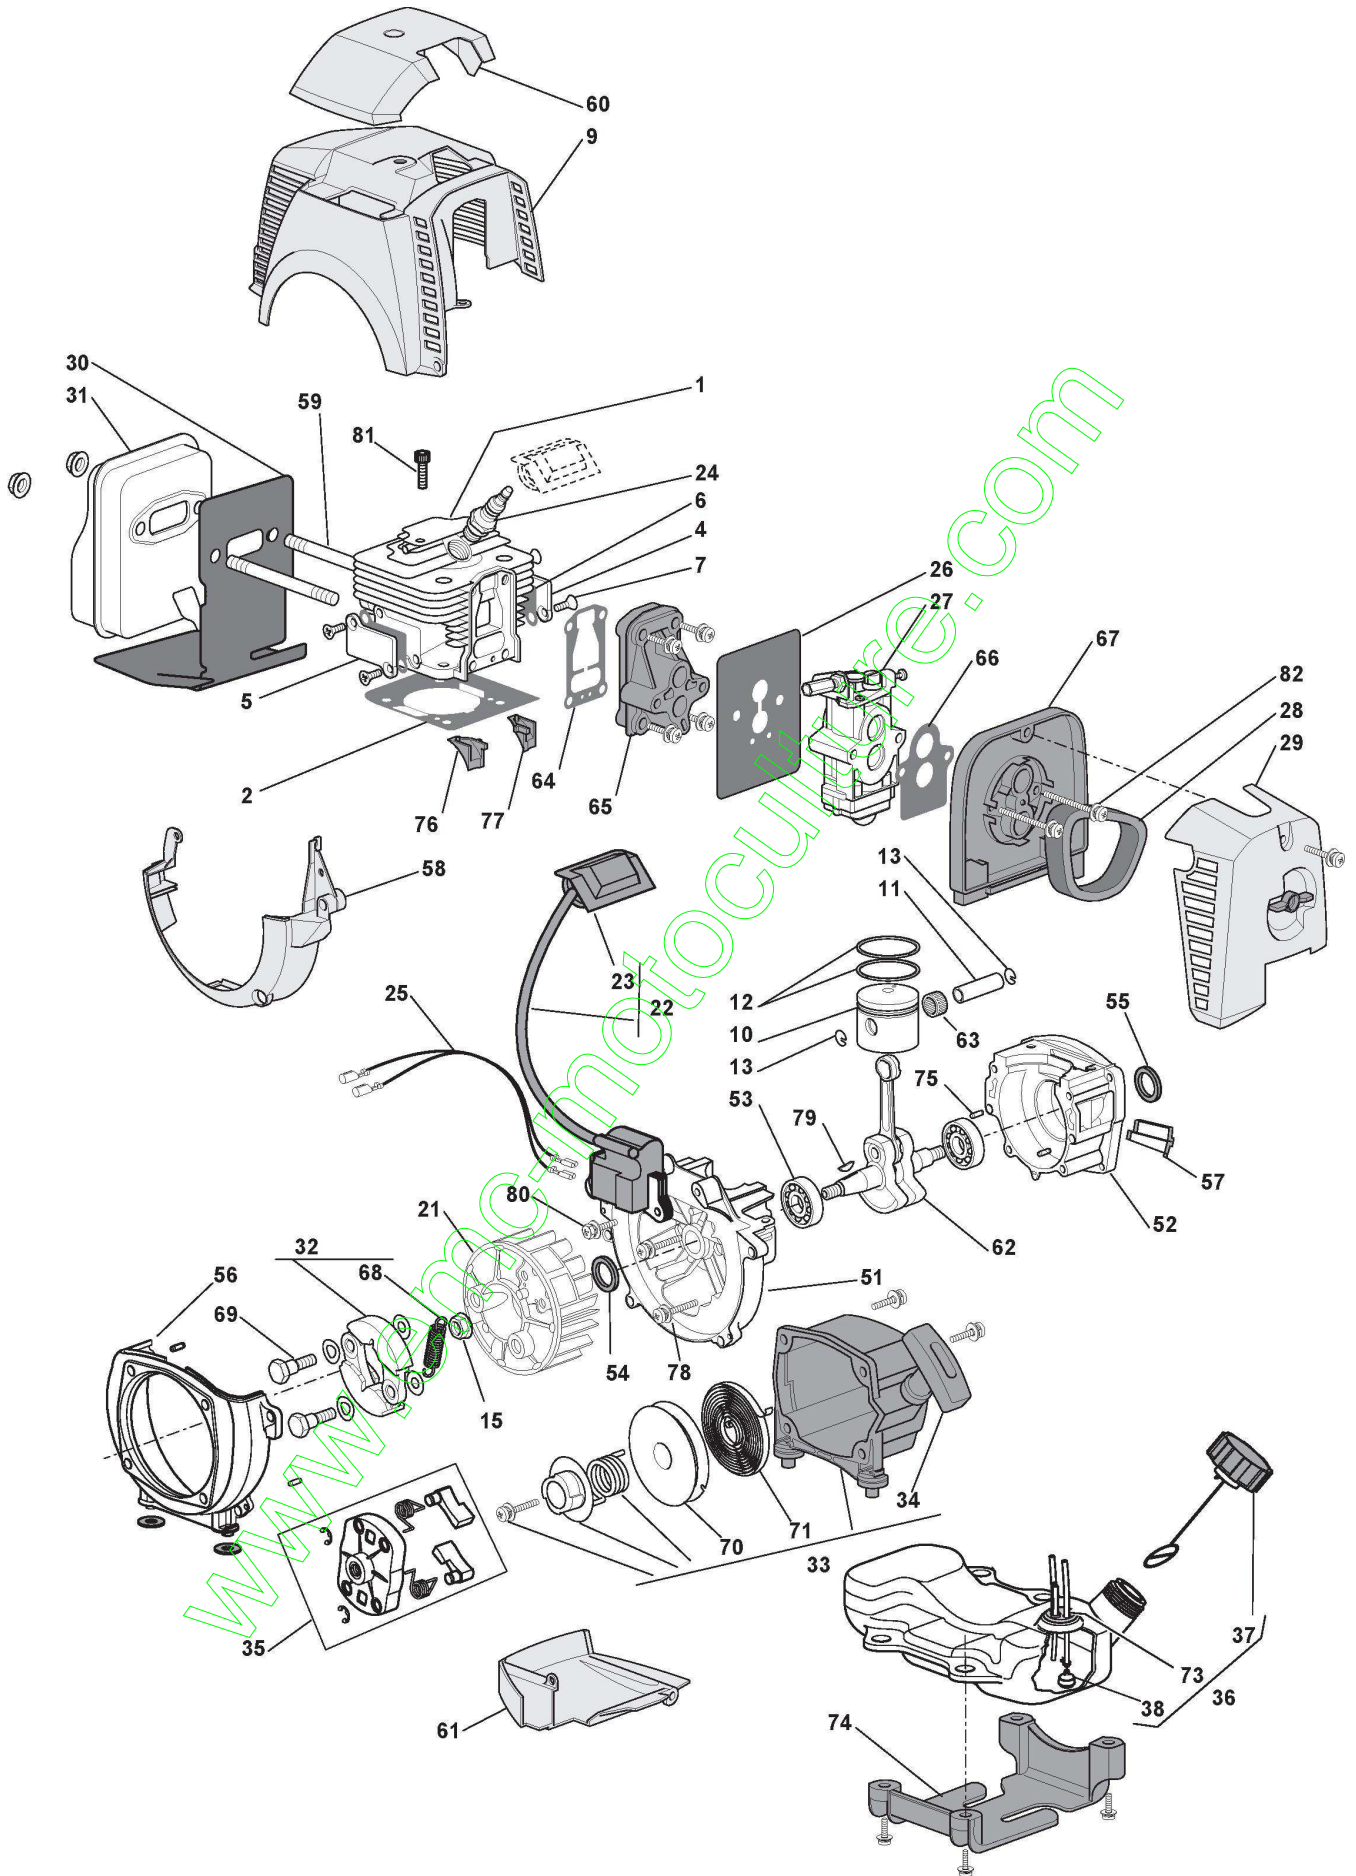

Moteur

Réf. N°	Q.té :	Code article	Description	Articles	De	Jusqu'à
1	1	123071020/0	Cylindre			
2	1	123280051/0	Garniture Cylindre			
4	1	123109557/0	Couvercle			
5	1	123109558/0	Couvercle			
6	2	123280035/0	Joint d'étanchéité			
7	4	123878054/0	Vis			
9	1	323106030/0	Couvercle Cylindre Rouge			
10	1	123590011/0	Piston			
11	1	123760004/0	Pointeau Piston			
12	2	123204013/0	Collier Élastique			
13	2	123202004/0	Circlip Pointeau			
15	1	123120005/0	Ecrou			
21	1	123880007/0	Volant Aimant			
22	1	123044014/0	Bobine Électronique			
23	1	323053003/0	Capuchon Bougie			
24	1	3210024	Bougie			
25	1	183065029/0	Câble Masse			
26	1	123280054/0	Joint Collecteur-Carburateur			
27	1	123054032/0	Carburateur			
28	1	123220009/0	Filtre À Air			
29	1	183090012/0	Couvre-Filtre Rouge			
30	1	123280049/0	Garniture Silencieux			
31	1	183740015/0	Silencieux			
32	1	183215007/0	Ens. Friction			
33	1	183058036/0	Ens. Démarreur			
34	1	123300007/0	Poignée Démarrage			
35	1	123082004/0	Ens.Coupe Démarreur			
36	1	183733007/0	Ens.Réservoir Mélange			
37	1	183790008/0	Bouhcon Mélange			
38	1	183520004/0	Filtre D'Aspiration			
51	1	123685009/0	Carter Moteur			
52	1	123685008/0	Carter Moteur			
53	2	114215217/0	Roulement À Billes			
54	1	119035160/0	Anneau De Tenue			
55	1	119035161/0	Anneau De Tenue			
56	1	123208411/0	Carter Support Transmission			
57	1	123109561/0	Couvercle			
58	1	323109567/0	Carter Rouge			
59	2	123878062/0	Vis			
60	1	323109564/0	Cover Rouge, Spark Plug			
61	1	323600067/0	Protection Inferieur Rouge			
62	1	123020028/0	Arbre Moteur			
63	1	123235005/0	Cage À Roulements			
64	1	123280053/0	Joint Collecteur-Cylindre			
65	1	123073512/0	Collecteur D'Aspiration			
66	1	123280055/0	Joint d'étanchéité			
67	1	123040001/0	Base Filter Air			
68	1	123430588/0	Ressort