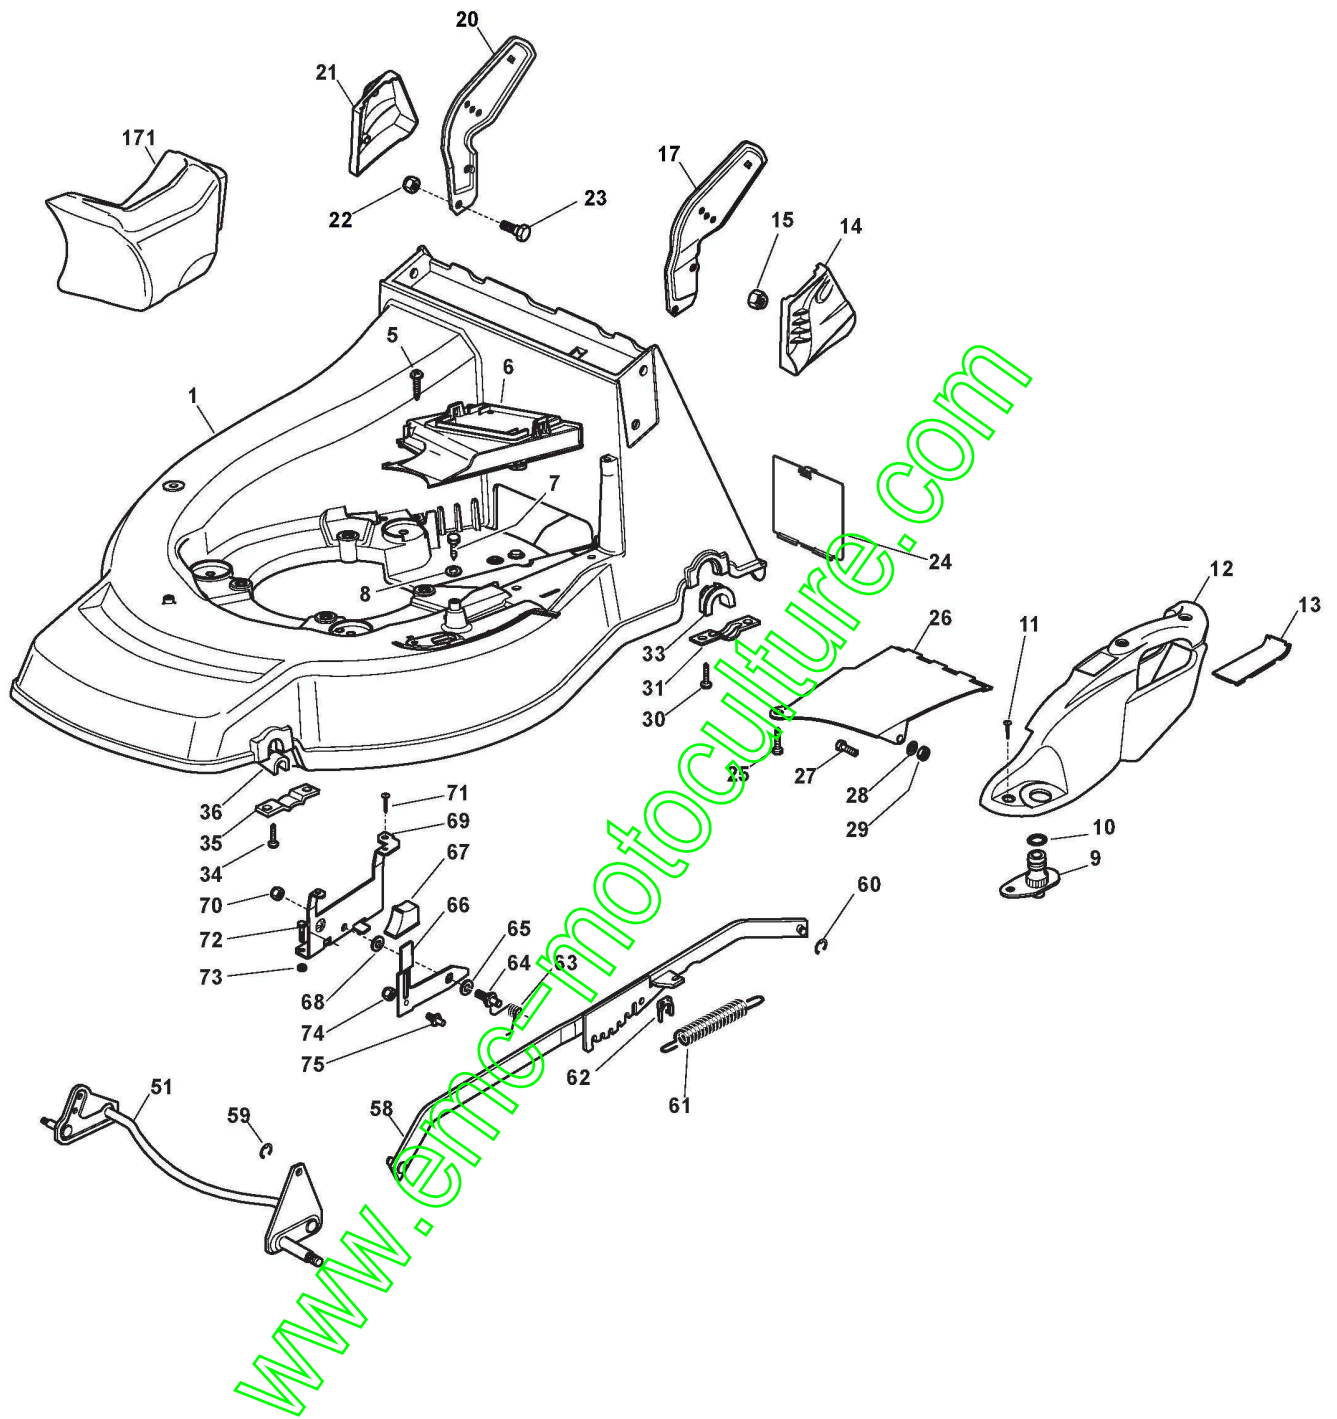

Châssis Et Reglage Hauter Decoupe

Réf. N°	Q.té :	Code article	Description	Articles	De	Jusqu'à
1	1	381003500/0	Châssis Rouge	To 31-August-2013		
1	1	381004743/0	Châssis Gris	From 01-September-2013 To 31-August-2014		
1	1	381004743/1	Châssis Gris	From 01-September-2014		
5	2	112728522/0	Vis			
6	1	322060221/0	Protection Courroie			
7	1	112731350/0	Vis			
8	2	112523040/0	Rondelle			
9	1	122034000/0	Attaque Lavage			
10	1	119035000/0	Joint Or			
11	3	112728520/0	Vis			
12	1	122060146/0	Châssis Reglage			
13	1	122546070/0	Plaquette			
14	1	322601003/0	Protection			
15	2	112155000/0	Ecrou			
17	1	322778397/1	Bride Gauche			
20	1	322778396/1	Bride Droit			
21	1	322601002/1	Protection, Droit			
22	2	112155000/0	Ecrou			
23	2	112793301/0	Vis			
24	1	122595352/0	Voyant De Visite			
25	1	112731350/0	Vis			
26	1	322108205/0	Convoyeur	To 31-August-2014		
26	1	322108205/1	Convoyeur	From 01-September-2014		
27	1	112789000/0	Vis			
28	1	112523020/0	Rondelle			
29	1	112154330/0	Ecrou			
30	4	112731350/0	Vis			
31	2	322545147/0	Plaquette			
33	2	322038407/0	Douille			
34	4	112731350/0	Vis			
35	2	322545156/0	Plaquette			
36	2	122038400/1	Douille			
51	1	381002801/1	Axe Roues Avant	To 31-August-2011		
51	1	381002865/1	Axe Roues Avant	From 01-September-2011 To 31-August-2012		
51	1	381302865/0	Axe Roues Avant	From 01-September-2013		
58	1	381001137/0	Tige Commande Reglage Hauteur	To 31-August-2011		
58	1	381002039/1	Tige Commande Reglage Hauteur	From 01-September-2011		
59	1	112000930/0	Anneau Benzing			
60	1	112000930/0	Anneau Benzing			
61	1	122446187/0	Ressort			
62	1	112436050/1	Plaquette	To 31-August-2009		
62	1	112436051/0	Plaquette	From 01-September-2009		
63	1	122446176/0	Ressort	To 31-August-2010		
63	1	122446176/1	Ressort	From 01-September-2010		
64	1	122517880/1	Pivot			
65	1	322672152/0	Rondelle Antifriction			
66	1	322322829/1	Levier, Reglage Hauteur