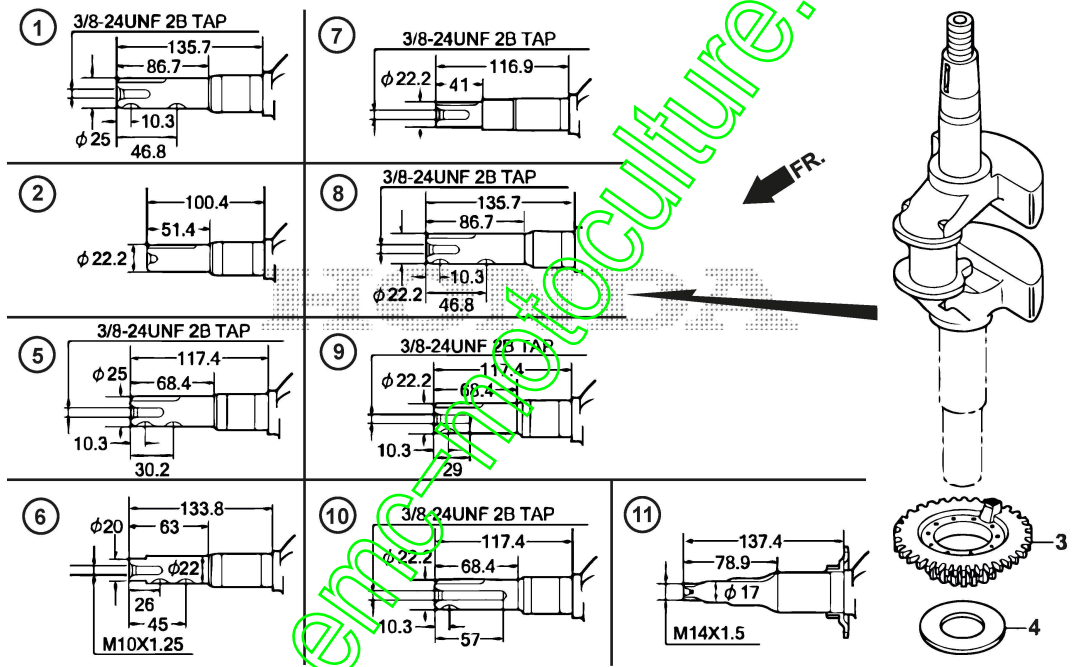

E-7-1 HONDA
ENGINES

Crankshaft

Réf. N°	Q.té :	Code article	Description	Articles	De	Jusqu'à
3	1	118551810/0	Pulley, Timing Belt Drive	Honda: 13621-Z8B-900		
4	1	118552237/0	Washer, Thrust	Honda: 90402-Z0Y-000		
5	1	118551803/0	Crankshaft	Honda: 13311-Z8B-950		

www.emc-motoculture.com