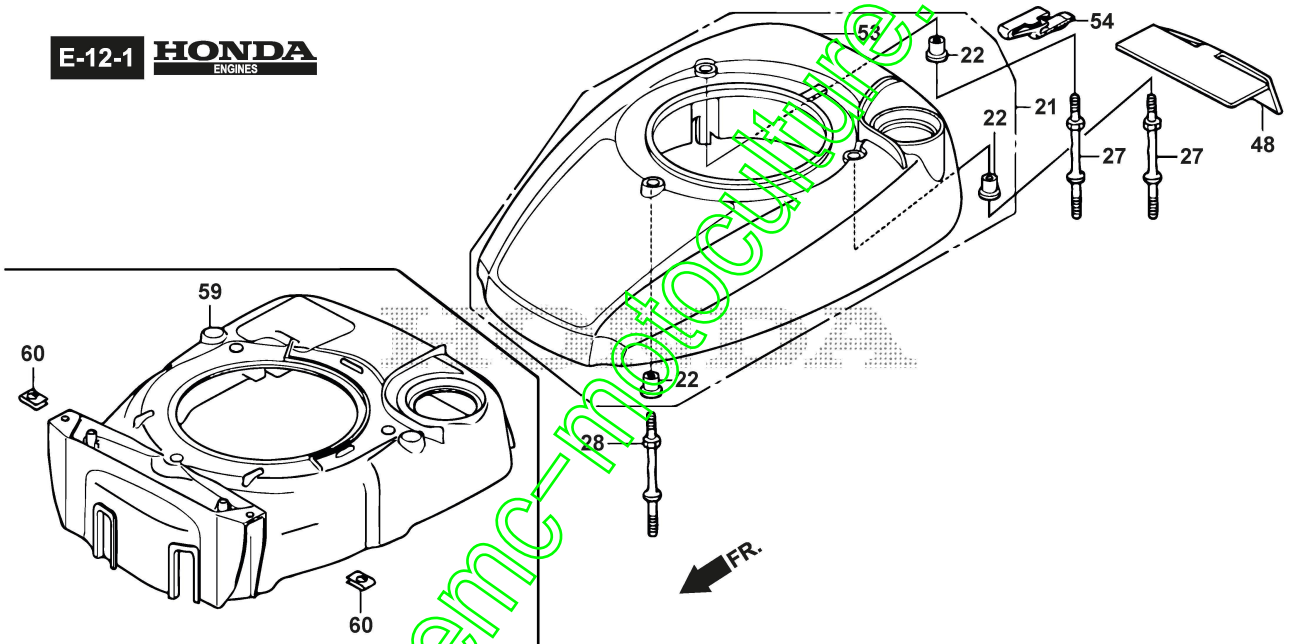

E-12-1 **HONDA**
ENGINES

Fan Cover

Réf. N°	Q.té :	Code article	Description	Articles	De	Jusqu'à
6	1	118552021/0	Cock Assy., Fuel	Honda: 16950-Z0Y-003		
7	1	118552022/0	Strainer, Fuel	Honda: 16952-Z8B-000		
8	1	HONDA_SP	Honda Spare Parts	Honda: 16961-Z0L-900 - STAY, FUEL COCK		
9	1	118552049/0	Tank, Fuel	Honda: 17511-Z8B-801		
10	1	118552051/0	Seal, Fuel Filler Neck	Honda: 17514-Z0L-000		
12	1	118552055/0	Rubber A, Tank Mounting	Honda: 17532-Z8B-800		
13	1	118552058/0	Rubber B, Tank Mounting	Honda: 17533-Z8B-800		
14	1	118552060/0	Nut, Tank Mounting	Honda: 17534-Z0L-000		
16	1	118552065/0	Gauge, Fuel Level	Honda: 17636-Z0L-010		
24	1	HONDA_SP	Honda Spare Parts	Honda: 90013-883-000 - BOLT, FLANGE, 6X12 (CT200)		
25	1	HONDA_SP	Honda Spare Parts	Honda: 90015-883-000 - BOLT, FLANGE, 6X28 (CT200)		
27	2	118552226/0	Bolt, Stud (Fan Cover)	Honda: 90043-Z8D-010		
28	1	118552226/0	Bolt, Stud (Fan Cover)	Honda: 90043-Z8D-010		
33	1	HONDA_SP	Honda Spare Parts	Honda: 93913-25220 - SCREW, TAPPING, 5X12 (PC)		
35	1	HONDA_SP	Honda Spare Parts	Honda: 91424-Z8B-901 - TUBE, FUEL, 4.5X110		
36	1	HONDA_SP	Honda Spare Parts	Honda: 91427-Z8B-901 - TUBE, FUEL, 7.3X160		
37	2	HONDA_SP	Honda Spare Parts	Honda: 95002-50000 - CLIP, TUBE (C9)		
39	2	HONDA_SP	Honda Spare Parts	Honda: 95002-02130 - CLIP, TUBE (B12.5)		
53	1	HONDA_SP	Honda Spare Parts	Honda: 19611-Z8B-900ZB - COVER, FAN *NH1*		
54	1	118552052/0	Clip, Tank Mounting *Nh1*	Honda: 17516-Z8B-900ZD		
54	1	HONDA_SP	Honda Spare Parts	Honda: 17516-Z8B-900ZE - CLIP, TANK MOUNTING *T89*		
55	2	HONDA_SP	Honda Spare Parts	Honda: 90014-952-000 - BOLT, FLANGE, 6X14 (CT200)		
56	1	118552064/0	Cap Assy., Fuel Tank	Honda: 17620-ZL8-023		
57	1	HONDA_SP	Honda Spare Parts	Honda: 17622-888-010 - SPONGE, FUEL CAP BREATHER		
58	1	HONDA_SP	Honda Spare Parts	Honda: 17624-ZE7-000 - PACKING, FUEL CAP		
59	1	118552109/0	Cover, Fan *Nh1*	Honda: 19611-Z8B-V40ZC		
60	2	HONDA_SP	Honda Spare Parts	Honda: 66871-611-000 - NUT, CENTER PANEL		

www.emc-motors.com