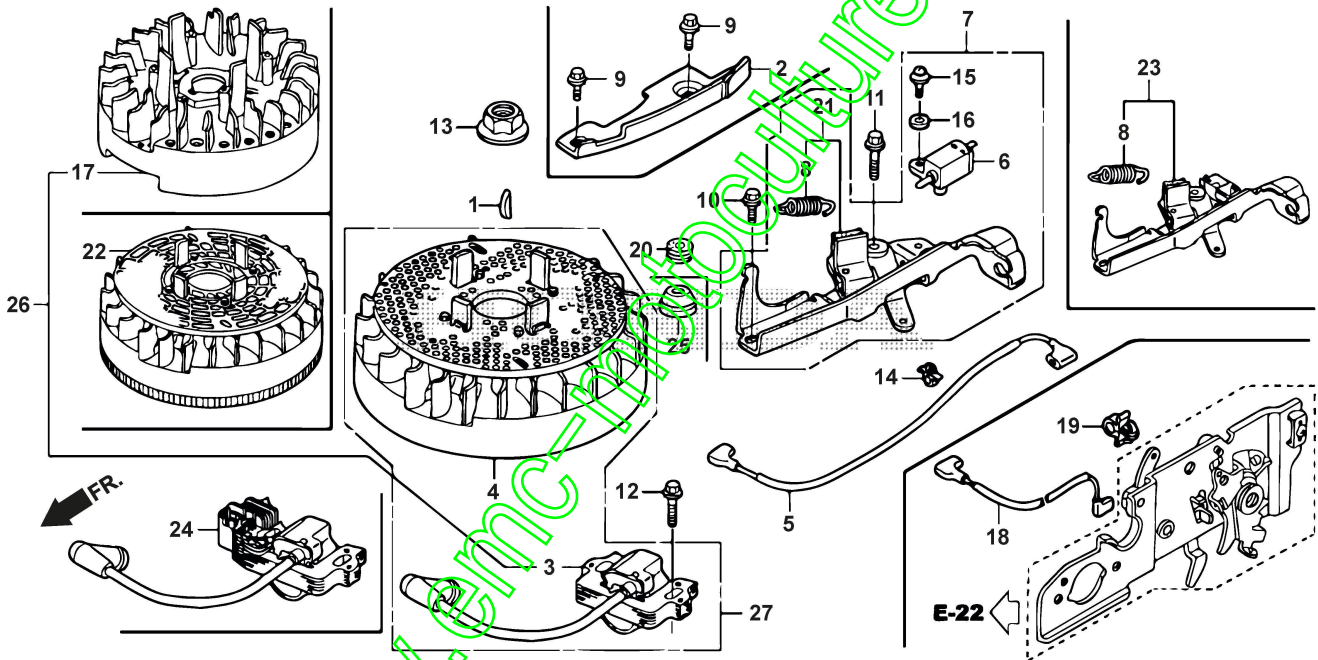

E-19 **HONDA**
ENGINES

Flywheel - GCV160A0 S4 LE SD

Réf. N°	Q.té :	Code article	Description	Articles	De	Jusqu'à
1	1	118551807/0	Key, Special Woodruff, 25X18	Honda: 13331-Z8B-900		
3	1	118551699/0	Coil Assy., Ignition (Tec) (Use For F/W	Honda: 30500-ZL8-014		
4	1	118552168/0	Flywheel Assy. (Tec) (Use For Ign. Coil	Honda: 31105-ZM0-000		
5	1	HONDA_SP	Honda Spare Parts	Honda: 32195-Z0L-000 - CORD, STOP SWITCH		
6	1	118552202/0	Switch Assy., Engine Stop (N.C)	Honda: 35120-ZM0-003		
7	1	118552208/0	Brake Assy.	Honda: 75100-Z0L-901		
8	1	118552214/0	Spring, Brake Lever	Honda: 75113-ZM0-000		
10	1	HONDA_SP	Honda Spare Parts	Honda: 90014-952-000 - BOLT, FLANGE, 6X14 (CT200)		
11	1	HONDA_SP	Honda Spare Parts	Honda: 90018-ZE1-000 - BOLT, FLANGE, 6X23 (CT200)		
12	1	HONDA_SP	Honda Spare Parts	Honda: 90018-ZE1-000 - BOLT, FLANGE, 6X23 (CT200)		
13	1	HONDA_SP	Honda Spare Parts	Honda: 90201-Z0T-800 - NUT, SPECIAL, 14MM		
14	1	HONDA_SP	Honda Spare Parts	Honda: 90681-959-003 - CLIP A, CABLE (NIFCO) 3.8MM BLACK)		
15	1	HONDA_SP	Honda Spare Parts	Honda: 93892-0401200 - SCREW-WASHER, 4X12		
16	1	HONDA_SP	Honda Spare Parts	Honda: 94403-04000 - WASHER, PLAIN, 4MM		
21	1	HONDA_SP	Honda Spare Parts	Honda: 75110-Z0L-901 - BRAKE SUB ASSY.		

www.emc-motocycle.com