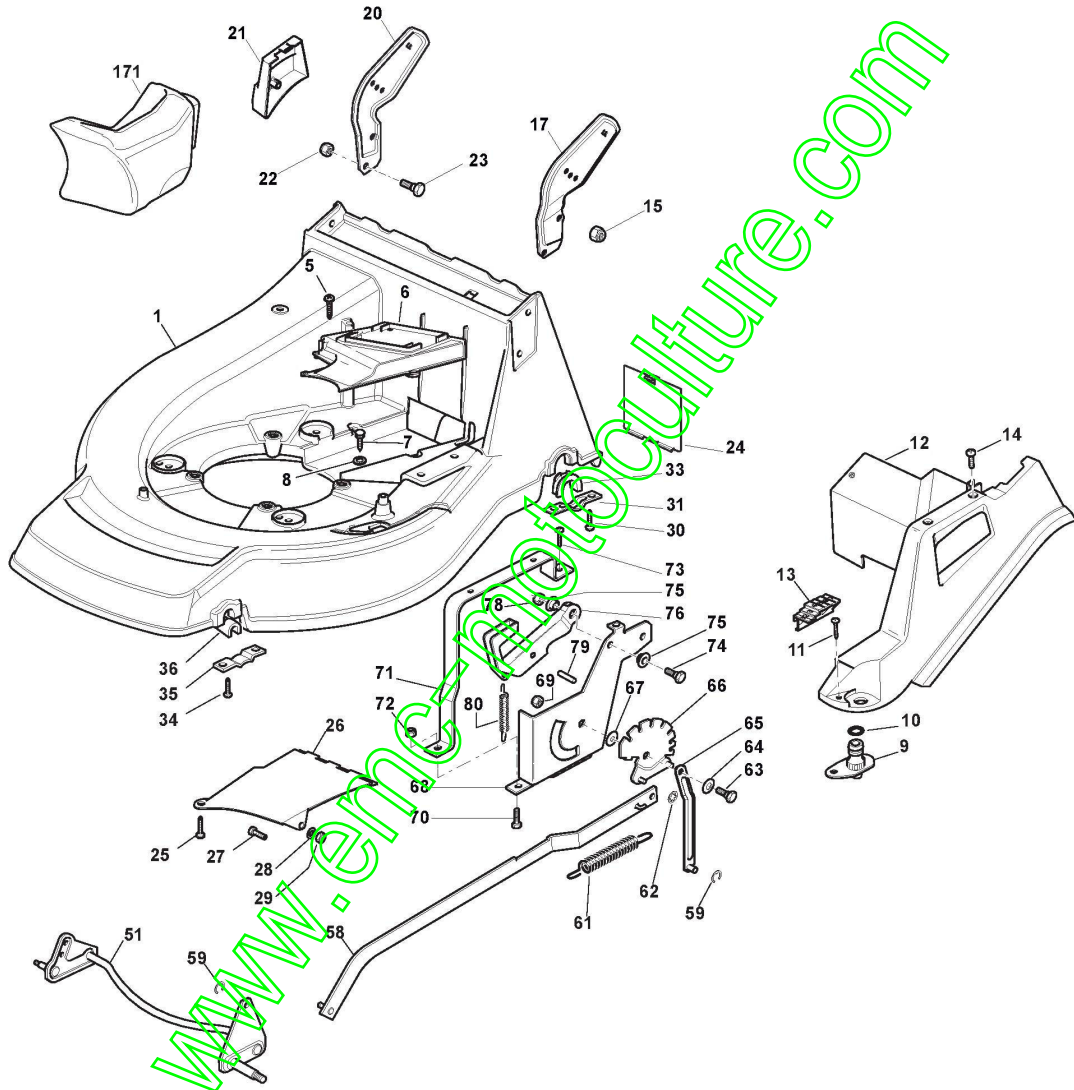

Châssis Et Reglage Hauteur Decoupe

Réf. N°	Q.té :	Code article	Description	Articles	De	Jusqu'à
1	1	381003543/0	Chassis-red			To
1	1	381003543/1	Châssis Rouge		From	31-August-2010
1	1	381004744/0	Châssis Gris		From	
5	2	112728522/0	Vis		01-September-2013	
6	1	322060200/0	Protection Courroie	Not For BBC Models		To
6	1	322060200/1	Protection Courroie	Not For BBC Models	From	31-August-2007
7	1	112731350/0	Vis			
8	2	112523040/0	Rondelle			
9	1	122034000/0	Attaque Lavage			
10	1	119035000/0	Joint Or			
11	3	112728519/0	Vis			
12	1	322060144/2	Couvre Roues			To
12	1	322060144/3	Châssis Reglage		From	
13	1	122570200/0	Plaquette Reglage		01-September-2009	
14	1	112728520/0	Vis			
15	2	112155000/0	Ecrou			
17	1	322778397/1	Bride Gauche			
20	1	322778396/1	Bride Droit			
21	1	122601001/0	Protection			
22	2	112155000/0	Ecrou			
23	2	112793301/0	Vis			
24	1	122595352/0	Voyant De Visite			
25	1	112729600/0	Vis		From	
25	1	112731350/0	Vis		01-September-2014	
26	1	322108205/0	Convoyeur			To
26	1	322108205/1	Convoyeur		From	31-August-2014
27	1	112789000/0	Vis			
28	1	112523020/0	Rondelle			
29	1	112154330/0	Ecrou			
30	4	112731350/0	Vis			
31	2	322545147/0	Plaquette			
33	2	322038407/0	Douille			
34	4	112731350/0	Vis			
35	2	322545156/0	Plaquette			
36	2	122038400/1	Douille			
51	1	381002801/1	Axe Roues Avant			To
51	1	381002865/1	Axe Roues Avant		From	To
51	1	381302865/0	Axe Roues Avant		01-September-2011	31-August-2012
58	1	181001136/0	Tige Commande Reglage Hauteur	(Honda)		To
58	1	381002040/0	Tige Commande Reglage Hauteur		From	31-August-2011
59	2	112000930/0	Anneau Benzing			
61	1	122446187/0	Ressort			
62	2	112604899/0	Fixateur A Couronne			
63	1	122529662/0	Point D'Appui			
64	1	322672151/0	Rondelle Antifricion			
65	1	381001269/0	Axe Roues Arriere			
66	1	381000479/1	Secteur Reglage Hauteur			
66	1	381000479/2	Secteur Reglage Hauteur