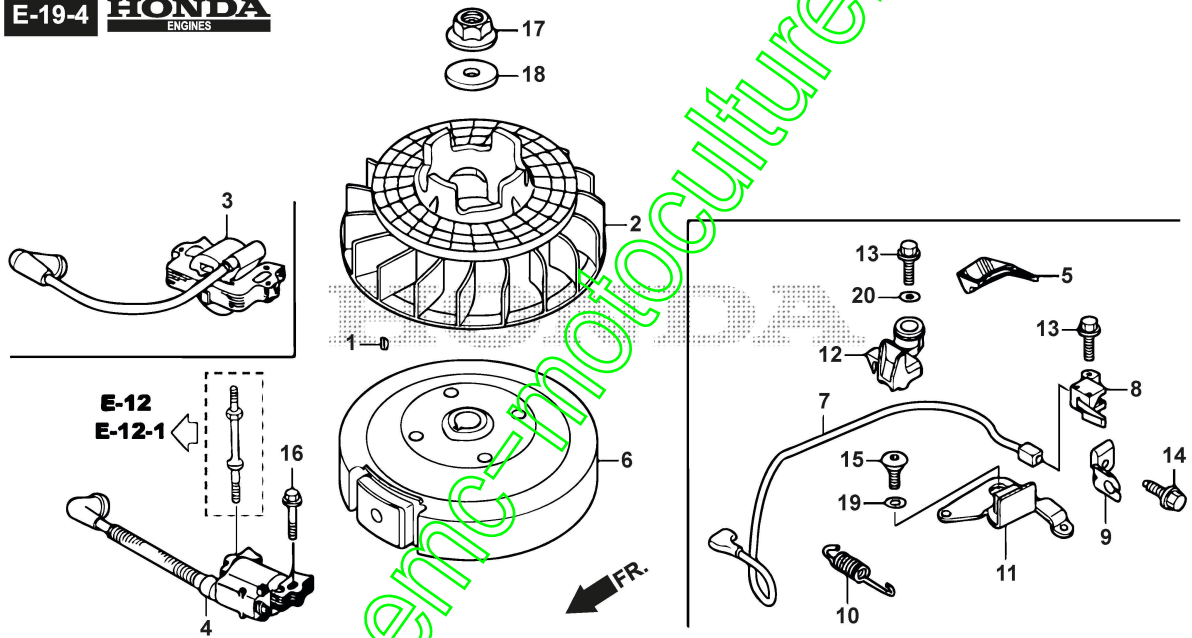

E-19-4 **HONDA**
ENGINES

Flywheel - GCV160A0 S4 GB SD

Réf. N°	Q.té :	Code article	Description	Articles	De	Jusqu'à
1	1	118551807/0	Key, Special Woodruff, 25X18	Honda: 13331-Z8B-900		
2	1	118552097/0	Fan, Cooling	Honda: 19511-Z8B-900		
3	1	118551695/0	Coil Assy., Ignition (Phelon)	Honda: 30500-Z8B-903		
5	1	HONDA_SP	Honda Spare Parts	Honda: 30549-Z8B-900 - CLAMPER, CORD		
6	1	118552170/0	Flywheel Comp. (Phelon)	Honda: 31110-Z0Y-003		
7	1	118552196/0	Cord, Stop Switch	Honda: 32195-Z8B-901		
8	1	118552200/0	Switch Assy., Engine Stop	Honda: 35120-Z8B-902		
9	1	118552207/0	Bracket, Brake Cable	Honda: 43416-Z8B-900		
10	1	118552212/0	Spring, Brake Lever	Honda: 75113-Z8B-900		
11	1	118552215/0	Arm Comp., Brake	Honda: 75120-Z8B-901		
12	1	118552216/0	Spring, Tensioner	Honda: 75573-Z8B-901		
13	2	HONDA_SP	Honda Spare Parts	Honda: 90001-Z8B-900 - BOLT, SPECIAL, 5X16		
14	1	HONDA_SP	Honda Spare Parts	Honda: 90007-Z8B-900 - BOLT FLANGE, 6X14		
15	1	HONDA_SP	Honda Spare Parts	Honda: 90009-Z8B-900 - BOLT, SPECIAL		
16	1	HONDA_SP	Honda Spare Parts	Honda: 90018-Z8B-900 - BOLT, FLANGE, 6X23 (CT200)		
17	1	HONDA_SP	Honda Spare Parts	Honda: 90201-Z0T-800 - NUT, SPECIAL, 14MM		
18	1	HONDA_SP	Honda Spare Parts	Honda: 90401-Z8B-900 - WASHER, 14X45		
19	1	HONDA_SP	Honda Spare Parts	Honda: 90402-Z8B-900 - WASHER, SPECIAL		
20	1	HONDA_SP	Honda Spare Parts	Honda: 94103-05800 - WASHER, PLAIN, 5MM		

www.emc-motocycles.com