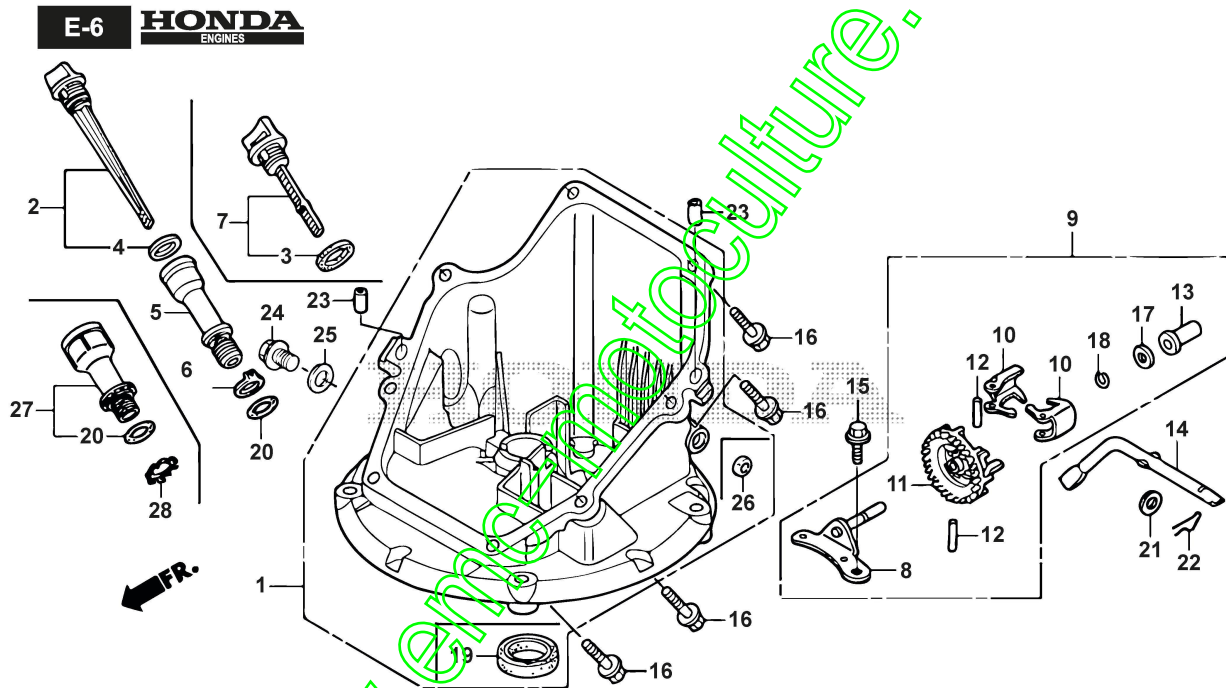

www.emc-motoculture.com

Oil Pan

Réf. N°	Q.té :	Code article	Description	Articles	De	Jusqu'à
1	1	118551718/0	Pan Assy., Oil	Honda: 11300-ZM0-405		
2	1	118551918/0	Gauge Assy., Oil Level	Honda: 15650-ZM0-801		
4	1	HONDA_SP	Honda Spare Parts	Honda: 15625-ZE6-000 - PACKING, OIL FILLER CAP		
5	1	118551913/0	Extension, Oil Filler	Honda: 15631-ZM0-000		
6	1	118551914/0	Washer, Extension Lock	Honda: 15639-ZM0-000		
8	1	HONDA_SP	Honda Spare Parts	Honda: 16508-Z8B-003 - SHAFT COMP., GOVERNOR HOLDER		
9	1	118551968/0	Governor Assy.	Honda: 16510-Z8B-000		
10	2	HONDA_SP	Honda Spare Parts	Honda: 16511-ZL8-000 - WEIGHT, GOVERNOR		
11	1	HONDA_SP	Honda Spare Parts	Honda: 16512-ZM0-000 - HOLDER, GOVERNOR WEIGHT		
12	2	HONDA_SP	Honda Spare Parts	Honda: 16513-ZE1-000 - PIN, GOVERNOR WEIGHT		
13	1	HONDA_SP	Honda Spare Parts	Honda: 16531-ZE1-000 - SLIDER, GOVERNOR		
14	1	118551976/0	Shaft, Governor Arm	Honda: 16541-Z8B-000		
15	1	HONDA_SP	Honda Spare Parts	Honda: 90014-952-000 - BOLT, FLANGE, 6X14 (CT200)		
16	8	HONDA_SP	Honda Spare Parts	Honda: 90121-952-000 - BOLT, FLANGE, 6X25 (CT200)		
17	1	HONDA_SP	Honda Spare Parts	Honda: 90451-ZE1-000 - WASHER, THRUST, 6MM		
18	1	118552244/0	Clip, Governor Holder	Honda: 90602-ZE1-000		
19	1	118552255/0	Oil Seal, 28X41.25X6	Honda: 91202-ZL8-003		
20	1	118552266/0	O-Ring, 14.8X2.4 (Arai)	Honda: 91303-KF0-003		
21	1	118552273/0	Washer, Plain, 6Mm	Honda: 94101-06800		
22	1	HONDA_SP	Honda Spare Parts	Honda: 94251-08000 - PIN, LOCK, 8MM		
23	2	HONDA_SP	Honda Spare Parts	Honda: 90701-Z8B-000 - DOWEL PIN, 8X20		