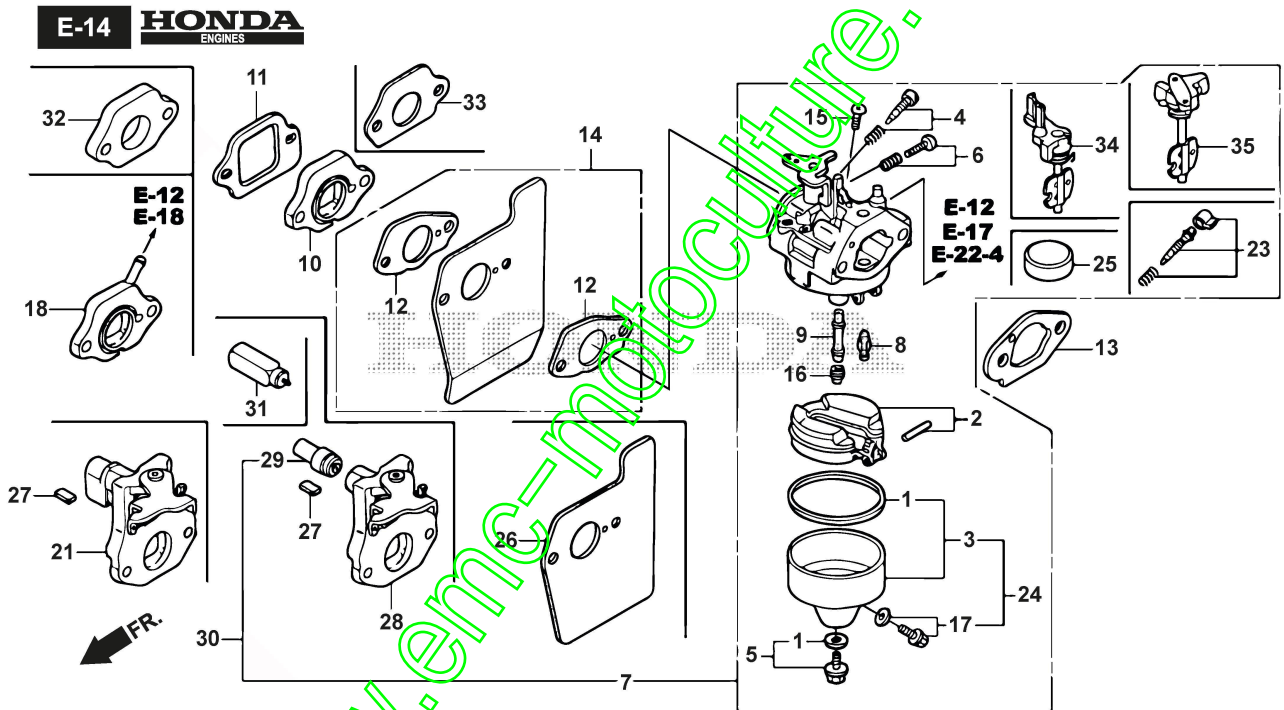

Carburetor

Réf. N°	Q.té :	Code article	Description	Articles	De	Jusqu'à
1	1	HONDA_SP	Honda Spare Parts	Honda: 16010-883-015 - PACKING SET		
2	1	118551931/0	Float Set	Honda: 16013-ZL1-003		
3	1	118551932/0	Chamber Set, Float	Honda: 16015-ZOL-881		
5	1	118551937/0	Screw Set	Honda: 16028-ZK7-S91		
6	1	HONDA_SP	Honda Spare Parts	Honda: 16029-ZG0-901 - SCREW SET (THROTTLE STOP)		
7	1	118551651/0	Carburetor Assy. (Bb76F A)	Honda: 16100-ZOL-N21		
7	1	118551656/0	Carburetor Assy. (Bb75G A)	Honda: 16100-Z8B-871		
7	1	118551658/0	Carburetor Assy. (Bb76A A)	Honda: 16100-Z8B-901		
8	1	HONDA_SP	Honda Spare Parts	Honda: 16155-ZM0-013 - VALVE, FLOAT		
9	1	HONDA_SP	Honda Spare Parts	Honda: 16166-Z2C-003 - NOZZLE, MAIN		
9	1	HONDA_SP	Honda Spare Parts	Honda: 16166-Z8B-901 - NOZZLE, MAIN		
11	1	118551949/0	Packing, Insulator	Honda: 16212-ZL8-000		
15	1	HONDA_SP	Honda Spare Parts	Honda: 93500-050061H - SCREW, PAN, 5X6		
16	-1	HONDA_SP	Honda Spare Parts	Honda: 99101-1240550 - JET, MAIN, #55		
16	-1	HONDA_SP	Honda Spare Parts	Honda: 99101-1240580 - JET, MAIN, #58		
16	1	HONDA_SP	Honda Spare Parts	Honda: 99101-1240600 - JET, MAIN, #60		
16	-1	HONDA_SP	Honda Spare Parts	Honda: 99101-1240620 - JET, MAIN, #62		
16	1	HONDA_SP	Honda Spare Parts	Honda: 99101-1240650 - JET, MAIN, #65		
25	1	HONDA_SP	Honda Spare Parts	Honda: 16148-Z1L-851 - CAP, CHOKE DUST		
26	1	118552122/0	Guide, Air	Honda: 19651-ZOL-000		
28	1	118552010/0	Control Assy., Choke	Honda: 16600-Z8B-900		
28	1	118552011/0	Control Assy., Choke	Honda: 16600-Z8D-840		
31	1	118552014/0	Thermowax Assy.	Honda: 16620-Z8D-305		
33	1	118551947/0	Packing, Insulator	Honda: 16212-Z8B-900		
34	1	HONDA_SP	Honda Spare Parts	Honda: 16044-Z8B-901 - CHOKE SET		

www.emc-motoculture.com