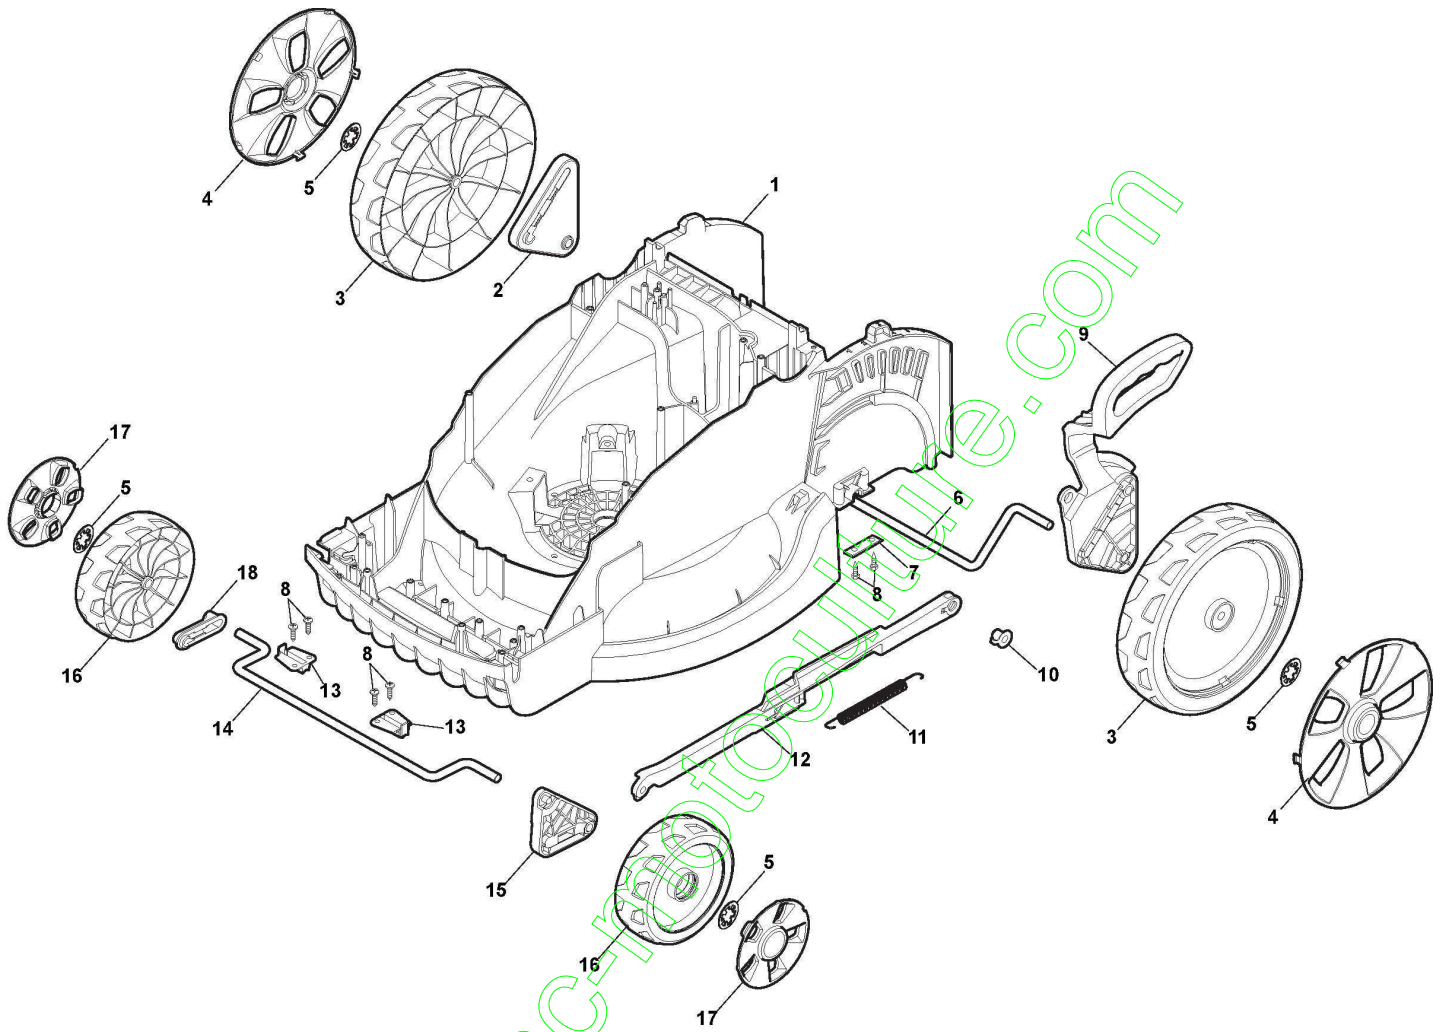

Châssis Et Reglage Hauteur Decoupe

Réf. N°	Q.té :	Code article	Description	Articles	De	Jusqu'à
1	1	322066761/0	Châssis Gris			To 31-August- 2014
1	1	322066784/0	Châssis Gris STIGA		From 01-Septem- ber-2014	To 31-August- 2014
2	1	322785387/0	Support Roue			To 31-August- 2014
2	1	322785450/0	Support Roue		From 01-Septem- ber-2014	To 31-August- 2014
3	2	322686105/0	Roue			
4	2	322110637/0	Couvre-Moyeu Gris			
5	4	112604903/0	Rondelle			
6	1	122033427/0	Axe Roues Arriere			
7	2	322545142/0	Plaquette			
8	8	112728714/0	Vis			
9	1	322785388/0	Levier, Reglage Hauteur			To 31-August- 2014
9	1	322785388/1	Levier, Reglage Hauteur		From 01-Septem- ber-2014	To 31-August- 2017
9	1	322785443/0	Levier, Reglage Hauteur		From 01-Septem- ber-2014	To 31-August- 2017
9	1	322785443/1	Levier, Reglage Hauteur		From 01-Septem- ber-2014	To 31-August- 2017
10	1	322524354/0	Pivot			
11	1	122446195/0	Ressort			
12	1	322869680/0	Tige Commande Reglage Hauteur			To 31-August- 2014
12	1	322869690/0	Tige Commande Reglage Hauteur		From 01-Septem- ber-2014	To 31-August- 2014
13	2	322785415/0	Plaquette			
14	1	122033426/0	Axe Roues Arriere			
15	1	322785386/0	Support Roue			To 31-August- 2014
15	1	322785438/0	Support Roue		From 01-Septem- ber-2014	To 31-August- 2014
16	2	322686104/0	Roue			
17	2	322110685/0	Couvre-Moyeu Gris			
18	1	322785385/0	Support Roue			To 31-August- 2014
18	1	322785449/0	Support Roue		From 01-Septem- ber-2014	To 31-August- 2014

www.emc-motoculture.com