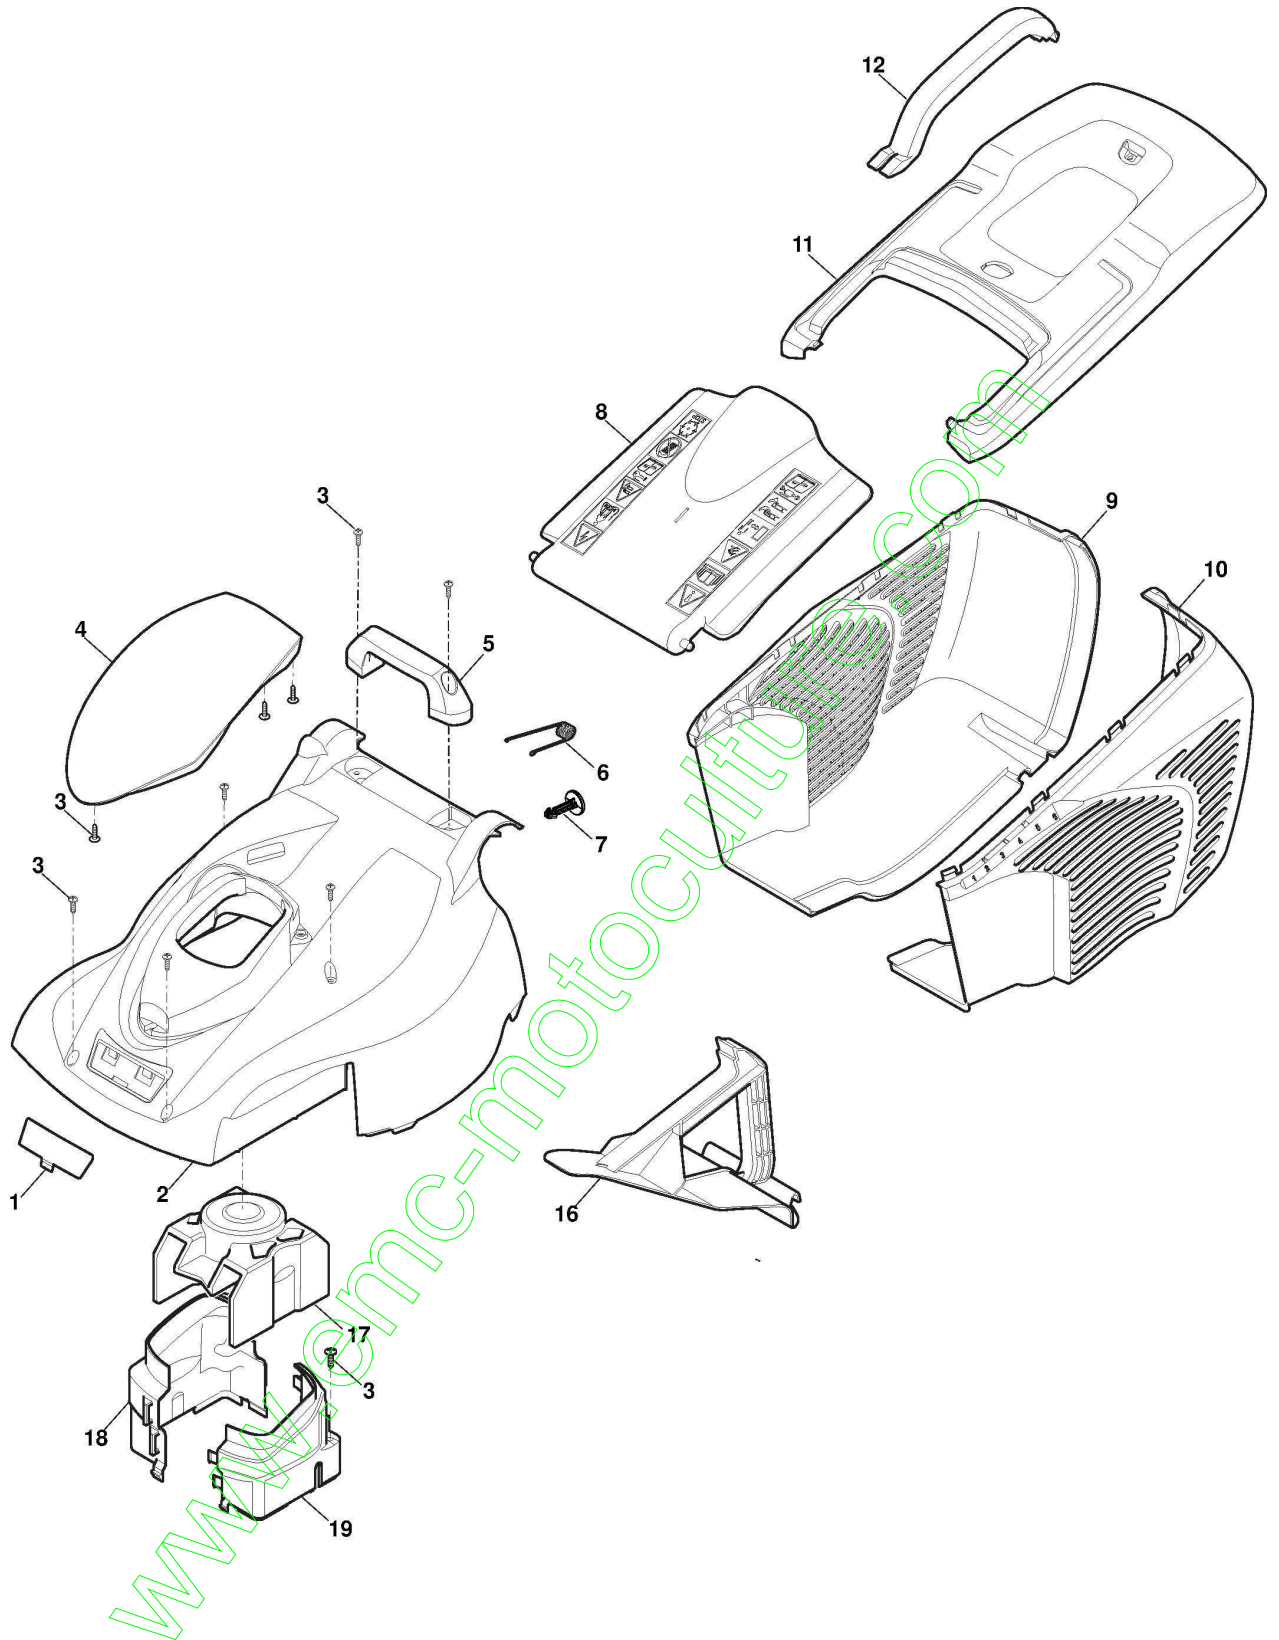

Châssis

Réf. N°	Q.té :	Code article	Description	Articles	De	Jusqu'à
1	1	322055168/0	Plaque Antérieure			To
1	1	322055252/0	Plaque Antérieure		From	31-August-2014
2	1	322055162/0	Capot Rouge			To
2	1	322055209/0	Capot Rouge		From	31-August-2012
2	1	322055216/0	Capot Noir			
2	1	322055217/0	Capot Rouge		From	
3	12	112728714/0	Vis			
4	1	322393661/0	Capot			To
4	1	322393661/1	Haube		From	To
4	1	322393726/0	Capot		01-Septem	31-August-2014
5	1	322393668/0	Poignée		ber-2012	To
5	1	322393725/0	Poignée		From	31-August-2014
6	1	122450470/0	Ressort			
7	1	322524356/0	Pivot			
8	1	322600236/0	Pare-Pierres			To
8	1	322600292/0	Pare-Pierres		From	31-August-2016
9	1	322486301/0	Sac, Partie Inferieure Droit			To
9	1	322486406/0	Sac, Partie Inferieure Droit		From	31-August-2016
10	1	322486302/0	Sac, Partie Inferieure Gauche			To
10	1	322486405/0	Sac, Partie Inferieure Gauche		From	31-August-2014
11	1	322486309/0	Sac, Partie Superieure			
12	1	322393718/0	Poignée	Grey NCS S8000-N		
16	1	322140243/0	Bouchon Mulching			
17	1	322393676/0	Protection Du Moteur			
18	1	322393670/0	Couverture Du Moteur, Droit			
19	1	322393671/0	Couverture Du Moteur, Gauche			

www.emc-motoculture.com