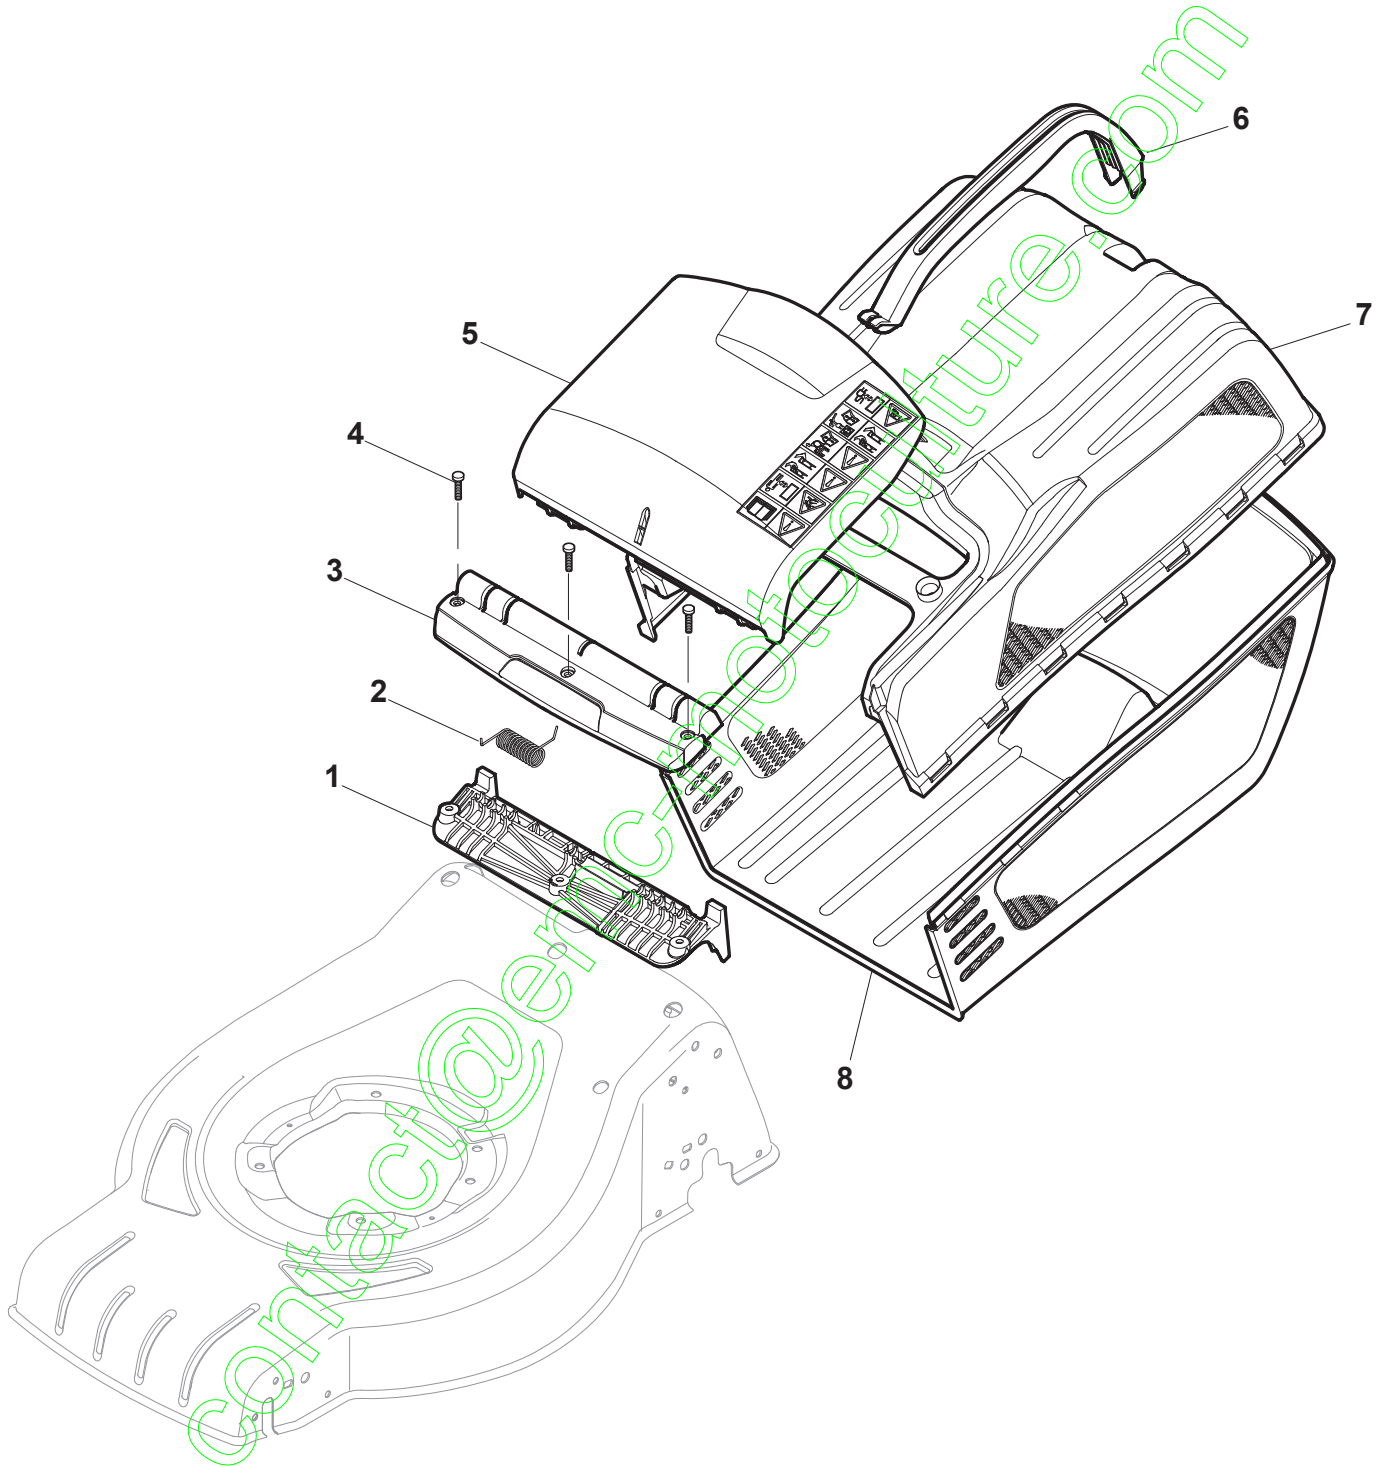

Pos.	Part no.	Q.ty	Description	Description
1	322785331/0	1	Support	Support
2	122450464/0	1	Ressort	Spring
3	322109556/0	1	Couvre , Jaune	Cover, Yellow
3	322109557/0	1	Couvercle, Gris	Cover, Grey
4	112728699/0	3	Vis	Screw
5	322600214/1	1	Pare-Pierres, Jaune	Stone-Guard Yellow
5	322600216/1	1	Pare-Pierres, Gris	Stone-Guard Grey
6	322393645/0	1	Poignée	Handle
7	322486263/0	1	Sac, Partie Superieure	Grassbox Upper Part
8	322486267/0	1	Sac, Partie Inferieure	Grassbox Lower Part

contact@emc-motoculture.com