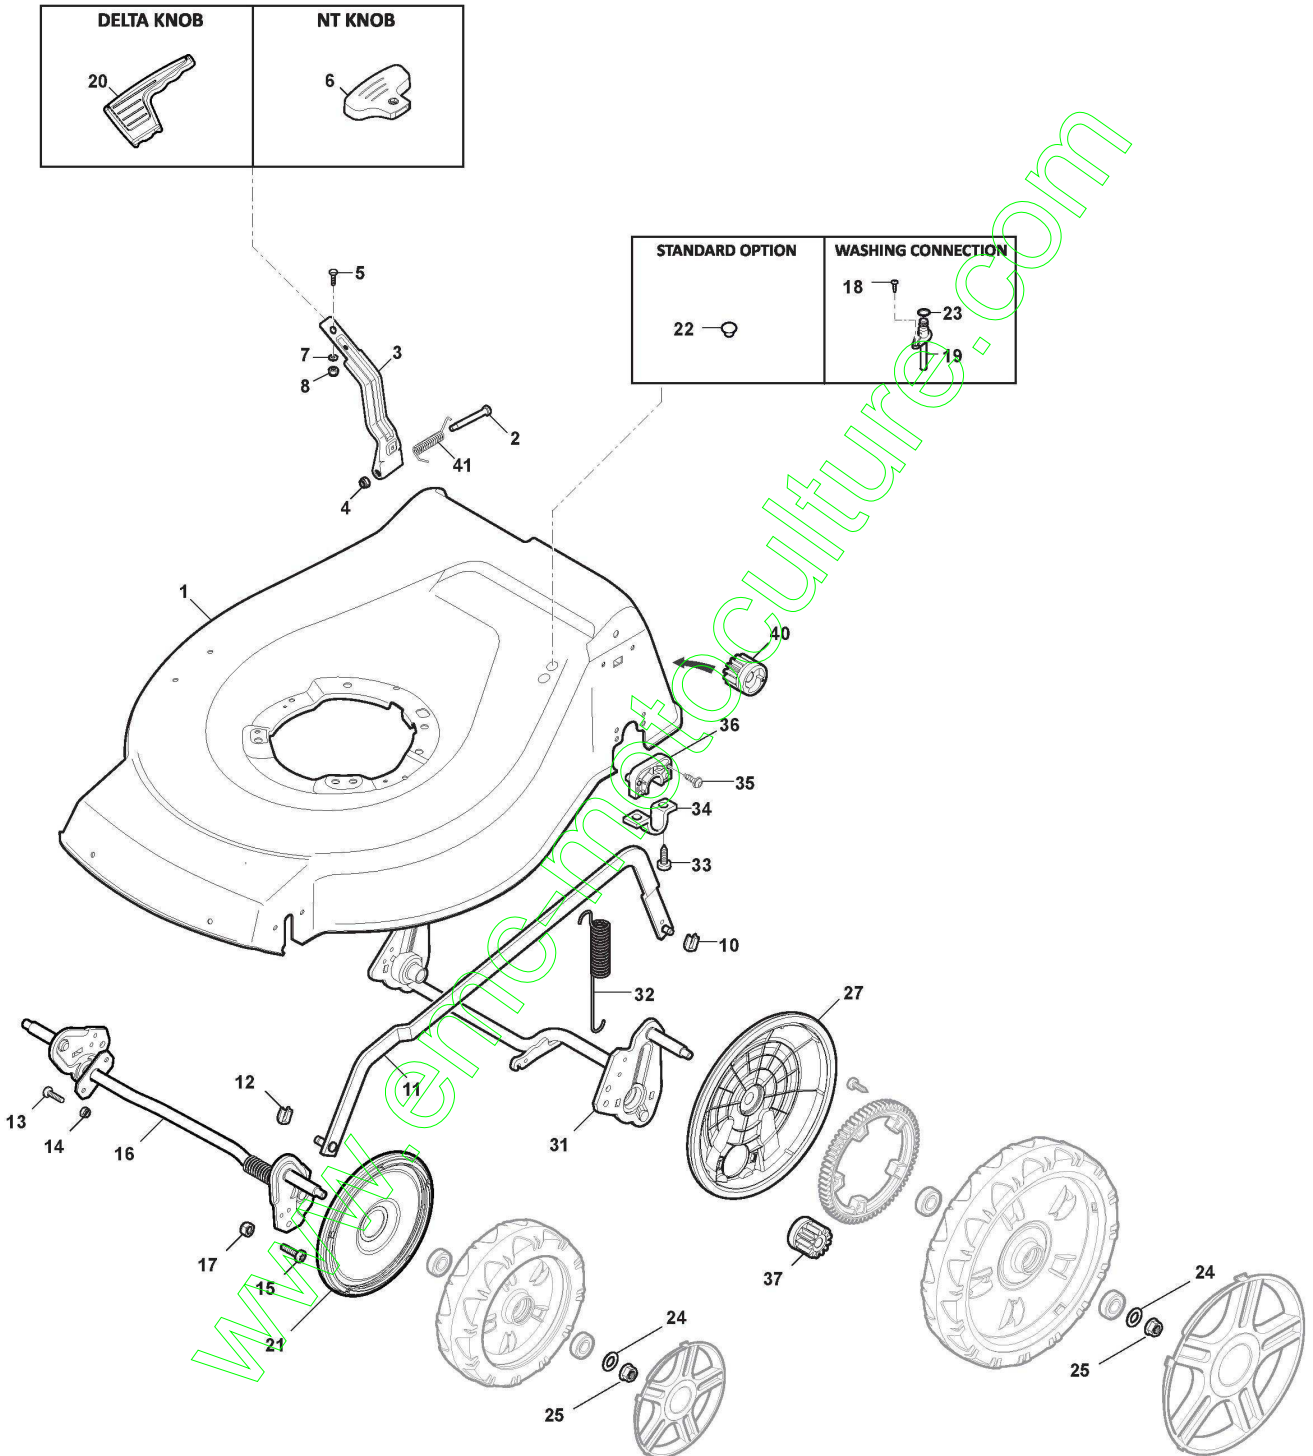

Châssis Et Reglage Hauter Decoupe

Réf. N°	Q.té :	Code article	Description	Articles	De	Jusqu'à
1	1	381003911/0	Châssis Rouge			To 31-August-2011
1	1	381004542/0	Châssis Rouge		From 01-Septem-2017	
2	1	122534131/0	Pivot			
3	1	381003398/0	Levier, Reglage Hauteur	Galvanized - Black		To 31-August-2011
3	1	381003399/0	Levier, Reglage Hauteur	Galvanized - White		
4	1	112154510/0	Ecrou			
5	1	112788512/0	Vis			
6	1	322394503/0	Poignée	NT Knob		
7	1	112521310/0	Rondelle			
8	1	112150000/0	Ecrou			
10	1	112436050/0	Plaquette			
11	1	381002032/0	Tige Commande Reglage Hauteur			To 31-August-2011
11	1	381002038/0	Tige Commande Reglage Hauteur		From 01-Septem-2017	
12	1	112436050/0	Plaquette			
13	3	112727803/0	Vis			
14	3	112154510/0	Ecrou			
15	1	112727801/0	Vis			
16	1	381002887/1	Axe Roues Avant			To 31-August-2011
16	1	381302923/0	Axe Roues Avant		From 01-Septem-2017	
17	1	112154510/0	Ecrou		From 01-Septem-2017	
18	1	112728450/0	Vis		From 01-Septem-2011	
19	1	322034002/0	Attaque Lavage		From 01-Septem-2011	
20	1	322394522/0	Poignée	Delta Knob		
21	2	322600145/0	Protection Roue	As Optional		
22	1	322820077/1	Bouchon			
23	1	119035000/0	Joint Or			
24	4	112521350/0	Rondelle			
25	4	112155000/0	Ecrou			
27	2	322600208/0	Protection Roue			
31	1	381302835/0	Axe Roues Arriere			To 31-August-2011
31	1	381302835/1	Axe Roues Arriere		From 01-Septem-2017	To 31-August-2011
31	1	381302837/1	Axe Roues Arriere		From 01-Septem-2012	To 31-August-2017
32	1	122450460/0	Ressort			
33	4	112728697/0	Vis			
34	2	322545152/0	Plaquette			
35	4	112728697/0	Vis			
36	2	322785304/1	Support			
37	1	122570134/0	Pignon Gauche			
40	1	122570133/0	Pignon Droit			
41	1	122446192/0	Ressort