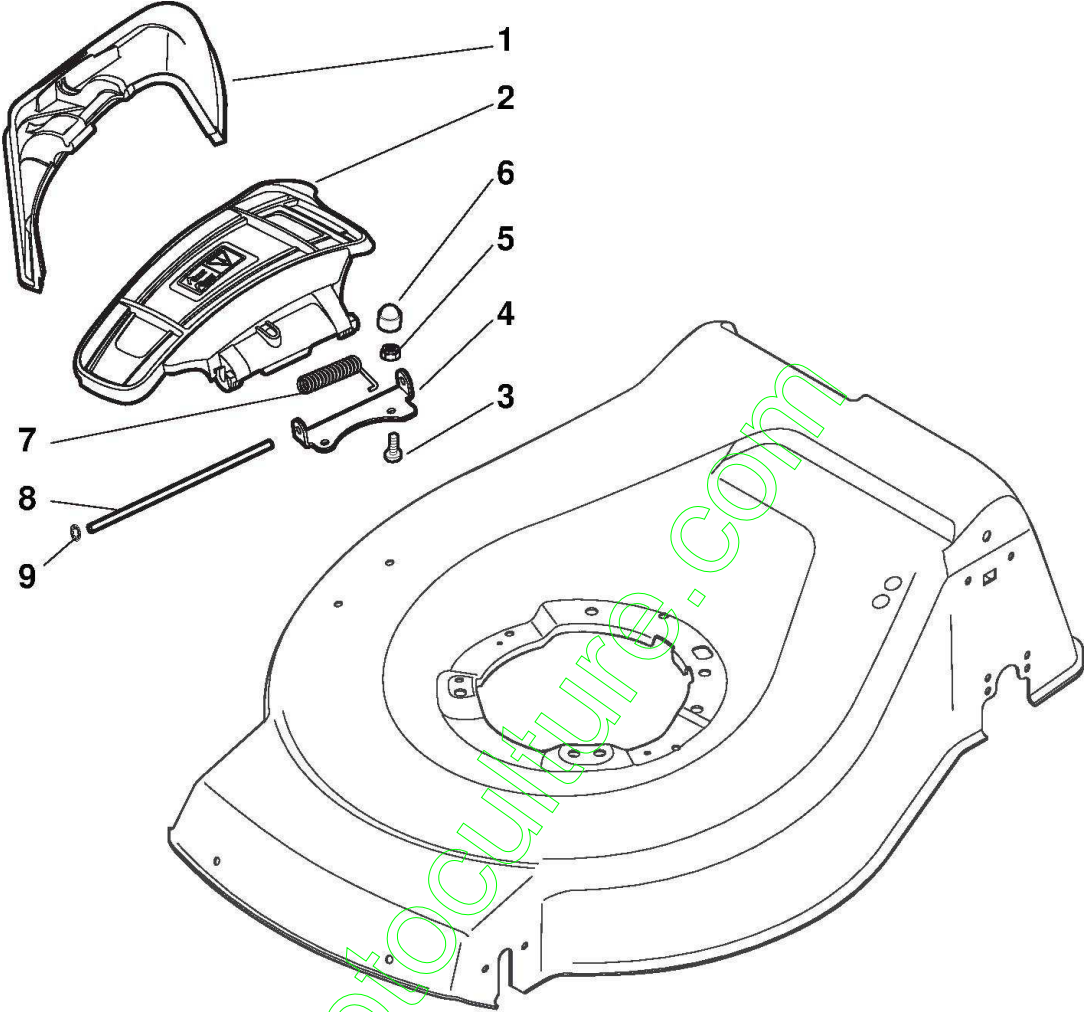

Protection Sortie

Réf. N°	Q.té :	Code article	Description	Articles	De	Jusqu'à
1	1	322108295/0	Convoyeur éjection latérale			To 31-August- 2014
1	1	322108295/1	Convoyeur éjection latérale		From	To 31-August- 2014
2	1	322600195/0	Protection Sortie			To 31-August- 2014
2	1	322600313/0	Protection Sortie		From	To 31-August- 2014
3	2	112727803/0	Vis			
4	1	322806639/0	Point D'Appui			
5	2	112154510/0	Ecrou			
6	2	118203853/0	Capot			
7	1	122450456/0	Ressort			
8	1	122517869/0	Pivot			To
8	1	122517869/1	Pivot		From	To
9	2	112604896/0	Fixateur A Couronne		01-Septem- ber-2014	

www.emc-motoculture.com