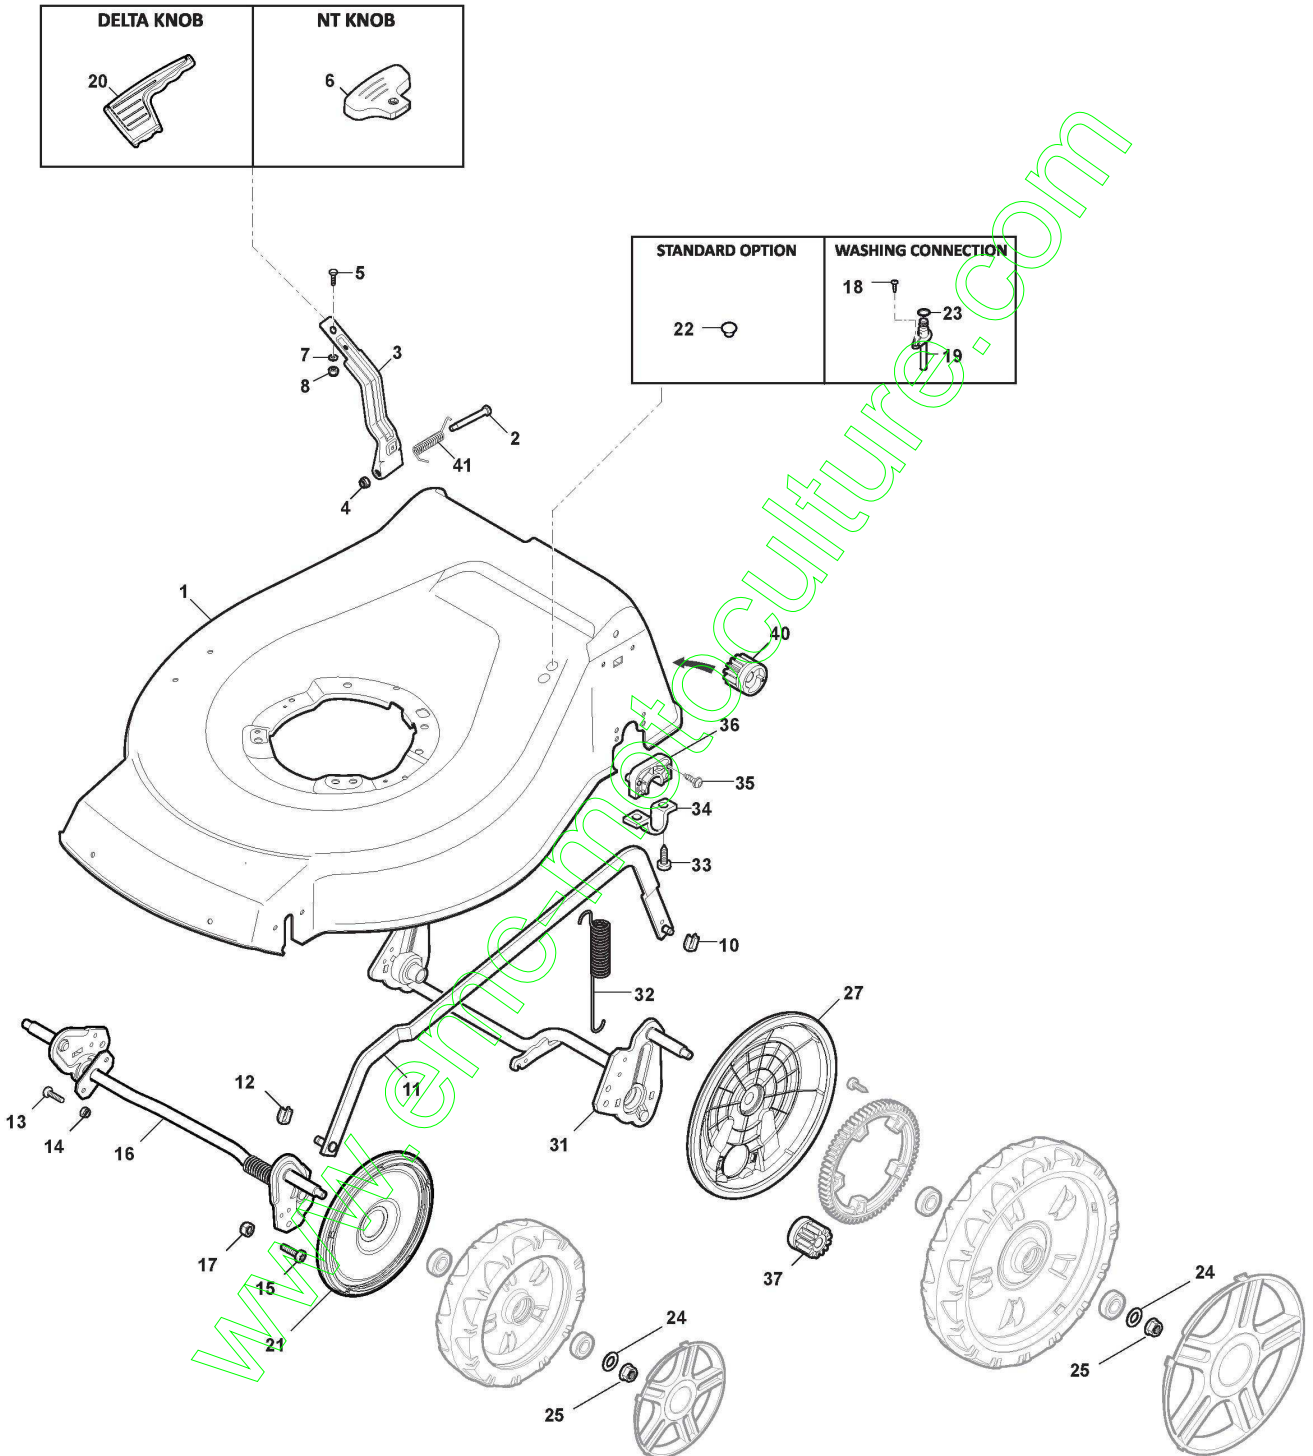

Châssis Et Reglage Hauter Decoupe

Réf. N°	Q.té :	Code article	Description	Articles	De	Jusqu'à
1	1	381003911/0	Châssis Rouge			To
1	1	381004542/0	Châssis Rouge		From	31-August-2011
2	1	122534131/0	Pivot			
3	1	381003398/0	Levier, Reglage Hauteur	Galvanized - Black		To
3	1	381003399/0	Levier, Reglage Hauteur	Galvanized - White		
4	1	112154510/0	Ecrou			
5	1	112788512/0	Vis			
6	1	322394503/0	Poignée	NT Knob		
7	1	112521310/0	Rondelle			
8	1	112150000/0	Ecrou			
10	1	112436050/0	Plaquette			
11	1	381002032/0	Tige Commande Reglage Hauteur			To
11	1	381002038/0	Tige Commande Reglage Hauteur		From	
12	1	112436050/0	Plaquette		01-Septem	ber-2017
13	3	112727803/0	Vis			
14	3	112154510/0	Ecrou			
15	1	112727801/0	Vis			
16	1	381002887/1	Axe Roues Avant			To
16	1	381302923/0	Axe Roues Avant		From	
17	1	112154510/0	Ecrou		01-Septem	ber-2017
18	1	112728450/0	Vis		From	
19	1	322034002/0	Attaque Lavage		01-Septem	ber-2011
20	1	322394522/0	Poignée	Delta Knob		
21	2	322600145/0	Protection Roue	As Optional		
22	1	322820077/1	Bouchon			
23	1	119035000/0	Joint Or			
24	4	112521350/0	Rondelle			
25	4	112155000/0	Ecrou			
27	2	322600208/0	Protection Roue			
31	1	381302835/0	Axe Roues Arriere			To
31	1	381302835/1	Axe Roues Arriere		From	To
31	1	381302837/1	Axe Roues Arriere		01-Septem	31-August-2017
32	1	122450460/0	Ressort		ber-2012	
33	4	112728697/0	Vis			
34	2	322545152/0	Plaquette			
35	4	112728697/0	Vis			
36	2	322785304/1	Support			
37	1	122570134/0	Pignon Gauche			
40	1	122570133/0	Pignon Droit			
41	1	122446192/0	Ressort