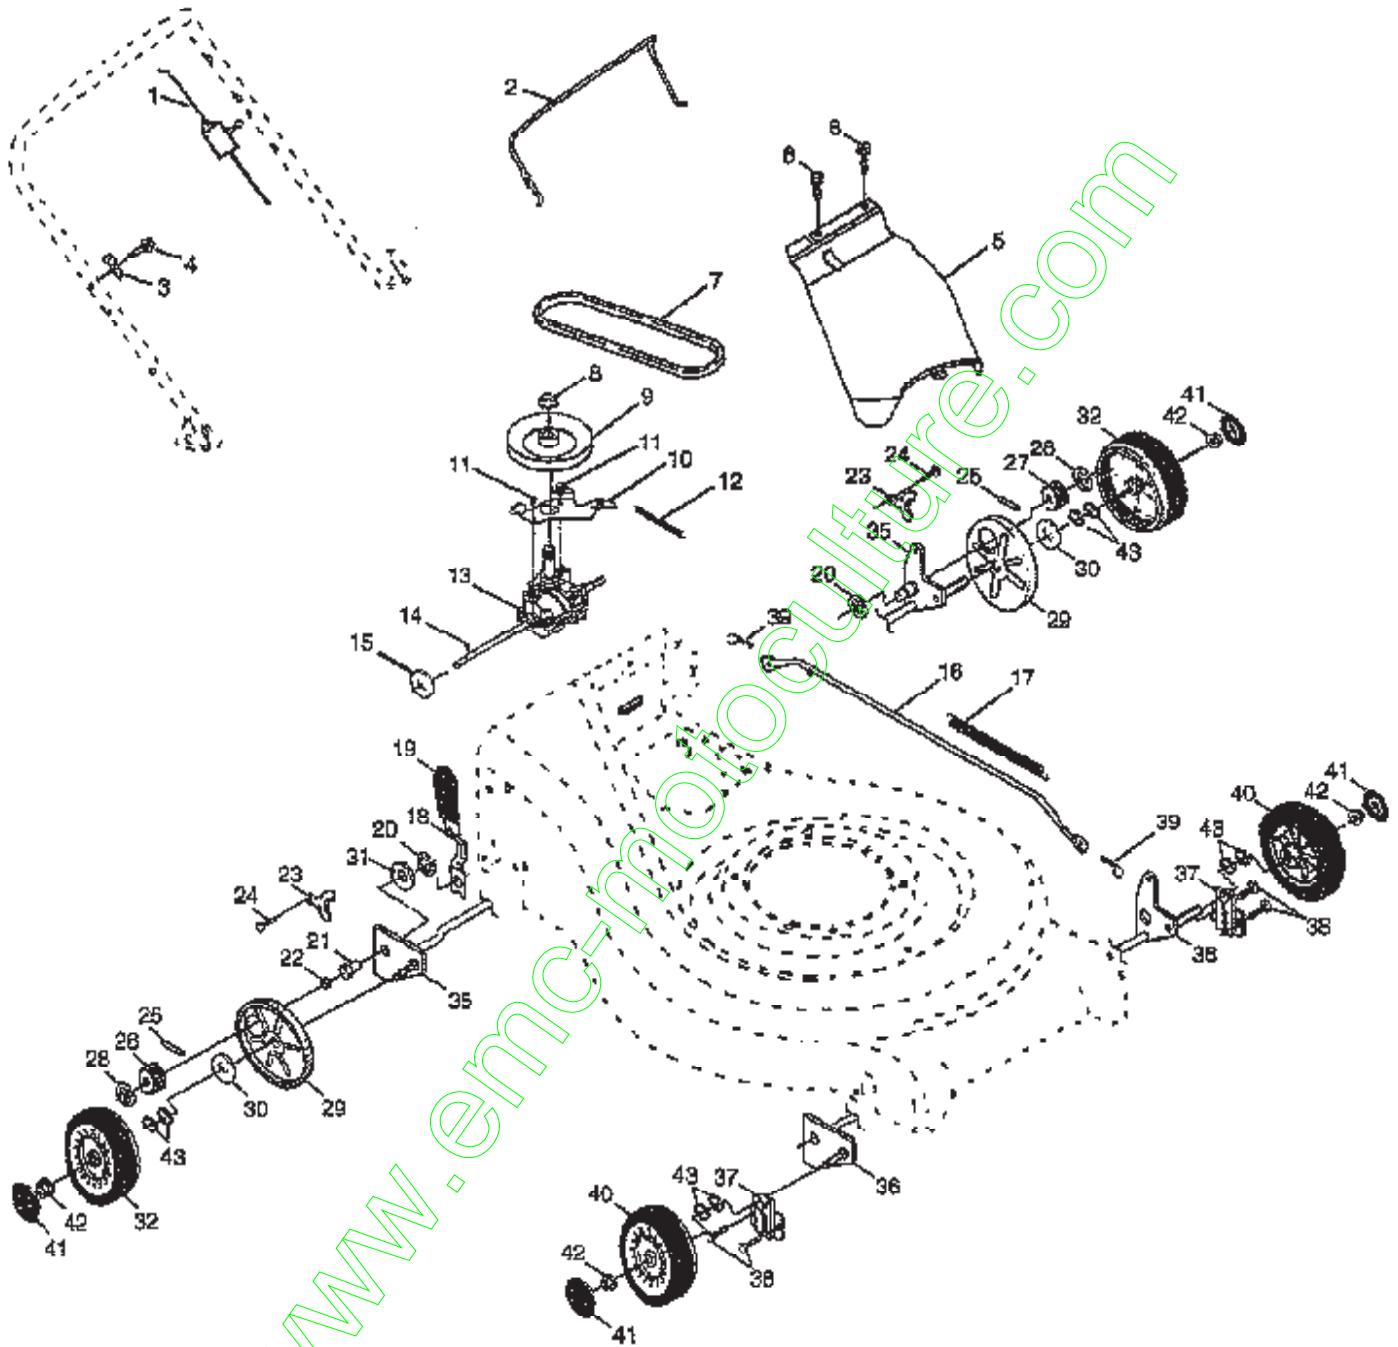

Ref #	Part Number	Qty	Description
1	161334		BATTERY BRACKET
2	750909		SUB= 48374
3	17411312		SCREW.HX.13X.750
4	86353		CONNECTOR PM
5	130024		"CHARGER, BATTERY"

www.emc-motoculture.com

REPAIR PARTS

ROTARY LAWN MOWER - - MODEL NO. SN45ECPB

ROTARY LAWN MOWER - - MODEL NO. SN45ECPB

Ref #	Part Number	Qty	Description
1	161587		CABLE.DRIVE
2	161473		BAIL.CONTROL DRIVE
3	161478X004		BRACKET.DOWNSTOP.RT
4	83816		SCREW PM
5	161552		COVER DRIVE
6	750634		SCREW
7	160816		V.BELT.3-L
8	132010		LOCKNUT
9	163939		DRIVEN.PULLEY
10	160813X004		KEEPER.BELT
11	17541011		SCREW.HEX.WASHER 10-71
12	75192		SPRING
13	161581		TRANSMISSION ASSY
14	145354		PIN.SPRING.THRUST
15	57079		THRUST WASHER
16	161584X479		ROD.CONNECTING
17	161602		SPRING EXTENSION
18	160477X004		SPRING.SELECTOR
19	161961		KNOB.SELECTOR.SPRING
20	12000022		E-RING
21	163365		BEARING SUPPORT
22	88060		SUB= 167387
23	161118X004		RETAINER DRIVE
24	57808		SCREW
25	851980		DRIVE PAWL
26	165096		PINION DRIVE RH
27	165097		PINION.DRIVE.LH
28	12000058		E-RING.7/16.RE.
29	88080		DUST SHROUD PM
30	67725		WASHER FLUT
31	19572216		WASHER
32	162062		WHEEL & TIRE ASM
35	160785X004		ASSY. REAR SHAFT
36	160786X004		SHAFT.ASM.FRONT
37	161463		RETAINER.FRONT
38	163409		SCREW
39	700279		RETAINER CLIP
40	800333		WHL&TIRE ASSY
41	77400		HUB CAP
42	83923		HEX FLANGE LOCKNT
43	57143		WAVE WASHER