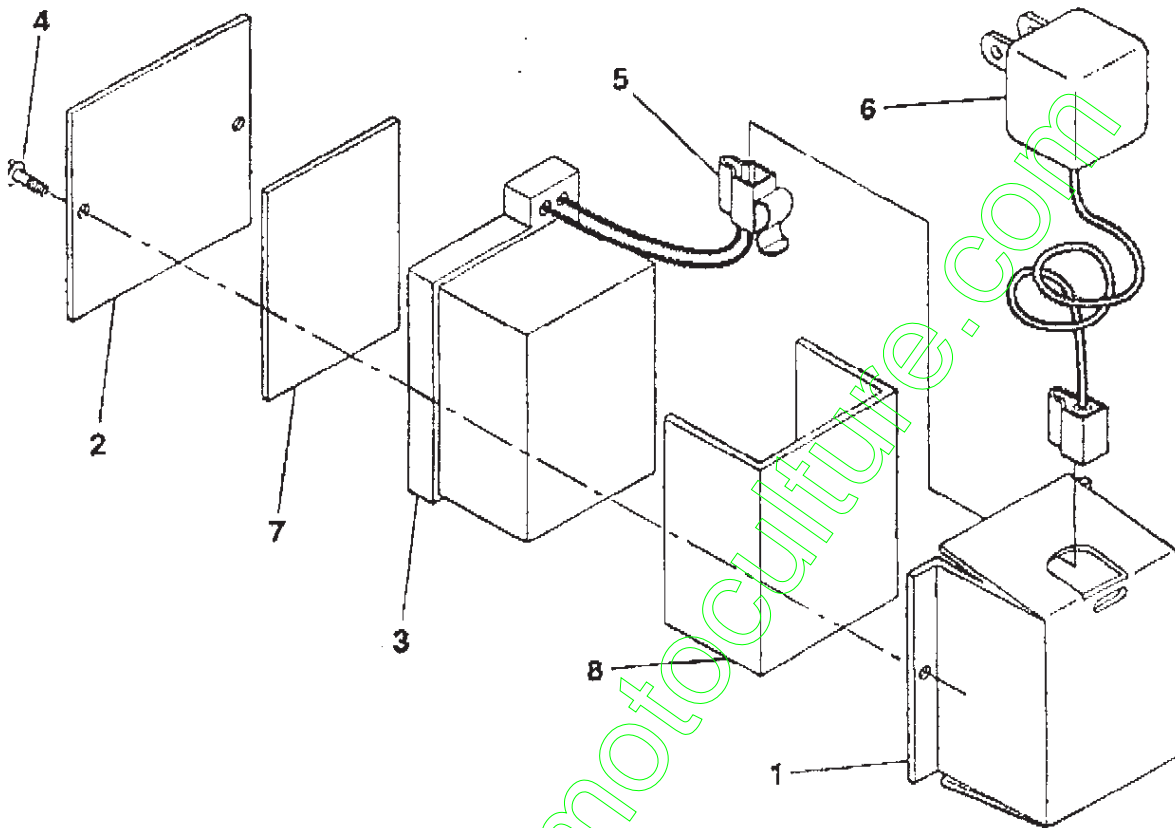

REPAIR PARTS

POWER PROPELLED LAWN MOWER -- MODEL NO. SNAE579D

GEAR CASE ASSEMBLY PART NUMBER 702511

KEY NO.	PART NO.	DESCRIPTION
1	17490416	Tapping Screw 1/4-20 x 1-1/4
2	137055X004	Engagement Bracket
3	137053	Shifter
4	57072	Seal
6	48373	Gear Case Halves Kit (Includes Key Nos. 4, 5, and 7)
7	77861	Bearing
8	137051	Worm Shaft
9	137074	Drive Shaft
10	57079	Hardened Washer
11	131484	Clutch Yoke

KEY NO.	PART NO.	DESCRIPTION
12	700343	Bushing
13	86447	Plug
14	137050	Helical Gear
15	750436X	Clutch Jaw
16	750369	Grease
17	1200003	E-Ring
18	850848	Hi-Pro Key
19	81585X004	Spring Bracket

NOTE: All component dimensions given in U.S. inches. 1 inch = 25.4 mm

REPAIR PARTS

POWER PROPELLED LAWN MOWER - - MODEL NO. SN4E579D

BATTERY

KEY NO.	PART NO.	DESCRIPTION
1	86334X479	Battery Bracket
2	86337X479	Battery Cover
3	750909	Battery
4	750097	Hex Washer Head Screw #10-24 x 1/2
5	86353	Connector Mounting Clip
6	130024	Battery Charger
7	86649	Battery Pad
8	134861	Battery Wrap