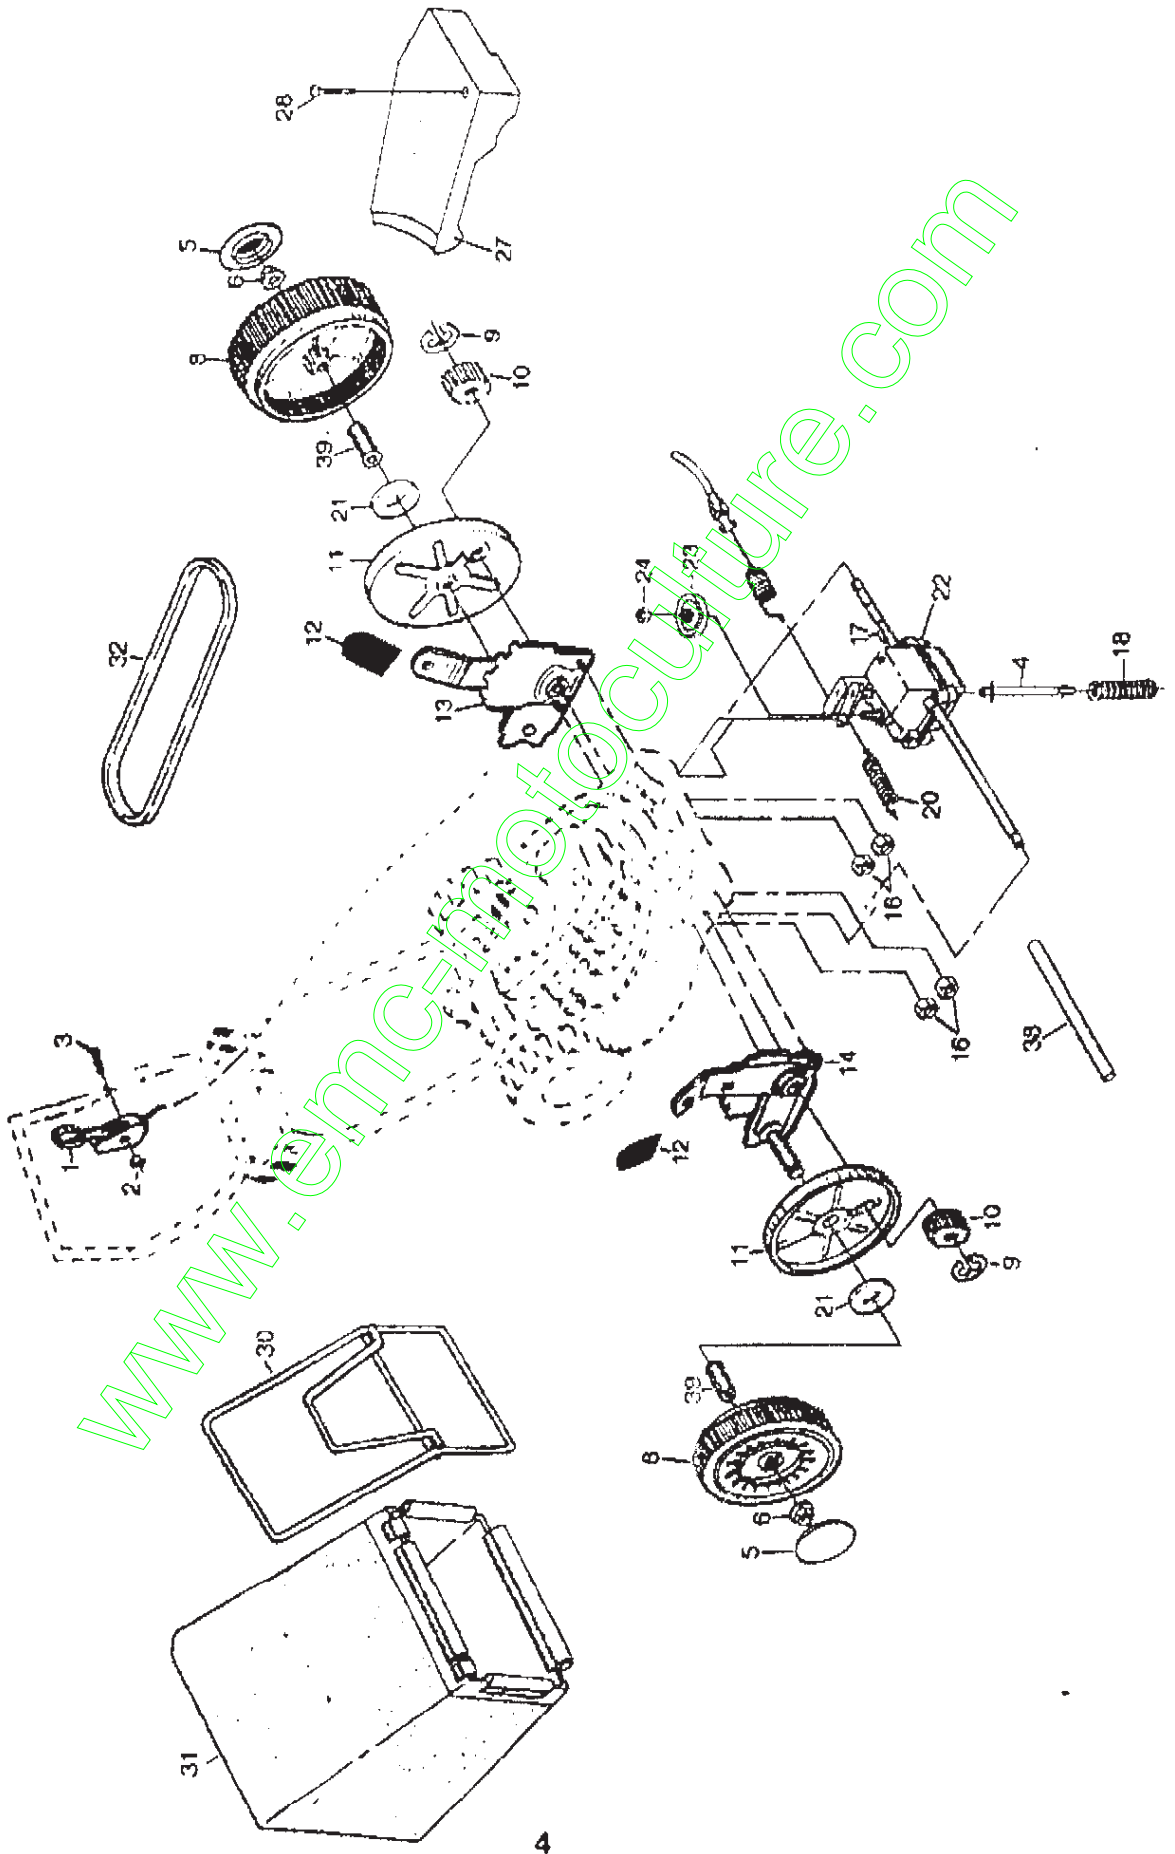

* These parts must be purchased through an authorized Briggs & Stratton dealer.

REPAIR PARTS

ROTARY LAWN MOWER -- MODEL NO. SN4E579D

REPAIR PARTS

ROTARY LAWN MOWER -- MODEL NO. SN4E579D

KEY NO.	PART NO.	DESCRIPTION	KEY NO.	PART NO.	DESCRIPTION
1	146323	Drive Control	18	137090	Spring
2	63601	Nut	20	75192	Spring
3	144929	Hex Washer Head Screw 1/4-20 x 2.12	21	67725	Washer 1/2 x 1-1/2 x .134
4	150495	Spring Retainer	22	702511	Gear Case Assembly
5	77400	Hubcap	23	137052	Drive Pulley
6	145212	Hex Flanged Locknut	24	132010	Locknut
8	700953	Wheel & Tire Assembly	27	702806	Drive Cover
9	12000058	E-ring	28	143603	Pan Head Tapping Screw #10-24 x 2-3/4
10	137054	Pinion	30	149555	Catcher Frame
11	88080	Dust Cover	31	149619	Grass Bag
12	87877	Selector Knob	32	146627	V-Bell
13	151521	Wheel Adjuster Assembly (Left)	38	85012	Drive Shaft Cover
14	151520	Wheel Adjuster Assembly (Right)	39	86446	Wheel Bushing
16	63601	Locknut	--	142160	Drive Control Decal
17	850848	Hi-Pro Key			

REPAIR PARTS

POWER PROPELLED LAWN MOWER -- MODEL NO. SNAE579D

GEAR CASE ASSEMBLY PART NUMBER 702511

KEY NO.	PART NO.	DESCRIPTION
1	17490416	Tapping Screw 1/4-20 x 1-1/4
2	137055X004	Engagement Bracket
3	137053	Shifter
4	57072	Seal
6	48373	Gear Case Halves Kit (Includes Key Nos. 4, 5, and 7)
7	77861	Bearing
8	137051	Worm Shaft
9	137074	Drive Shaft
10	57079	Hardened Washer
11	131484	Clutch Yoke