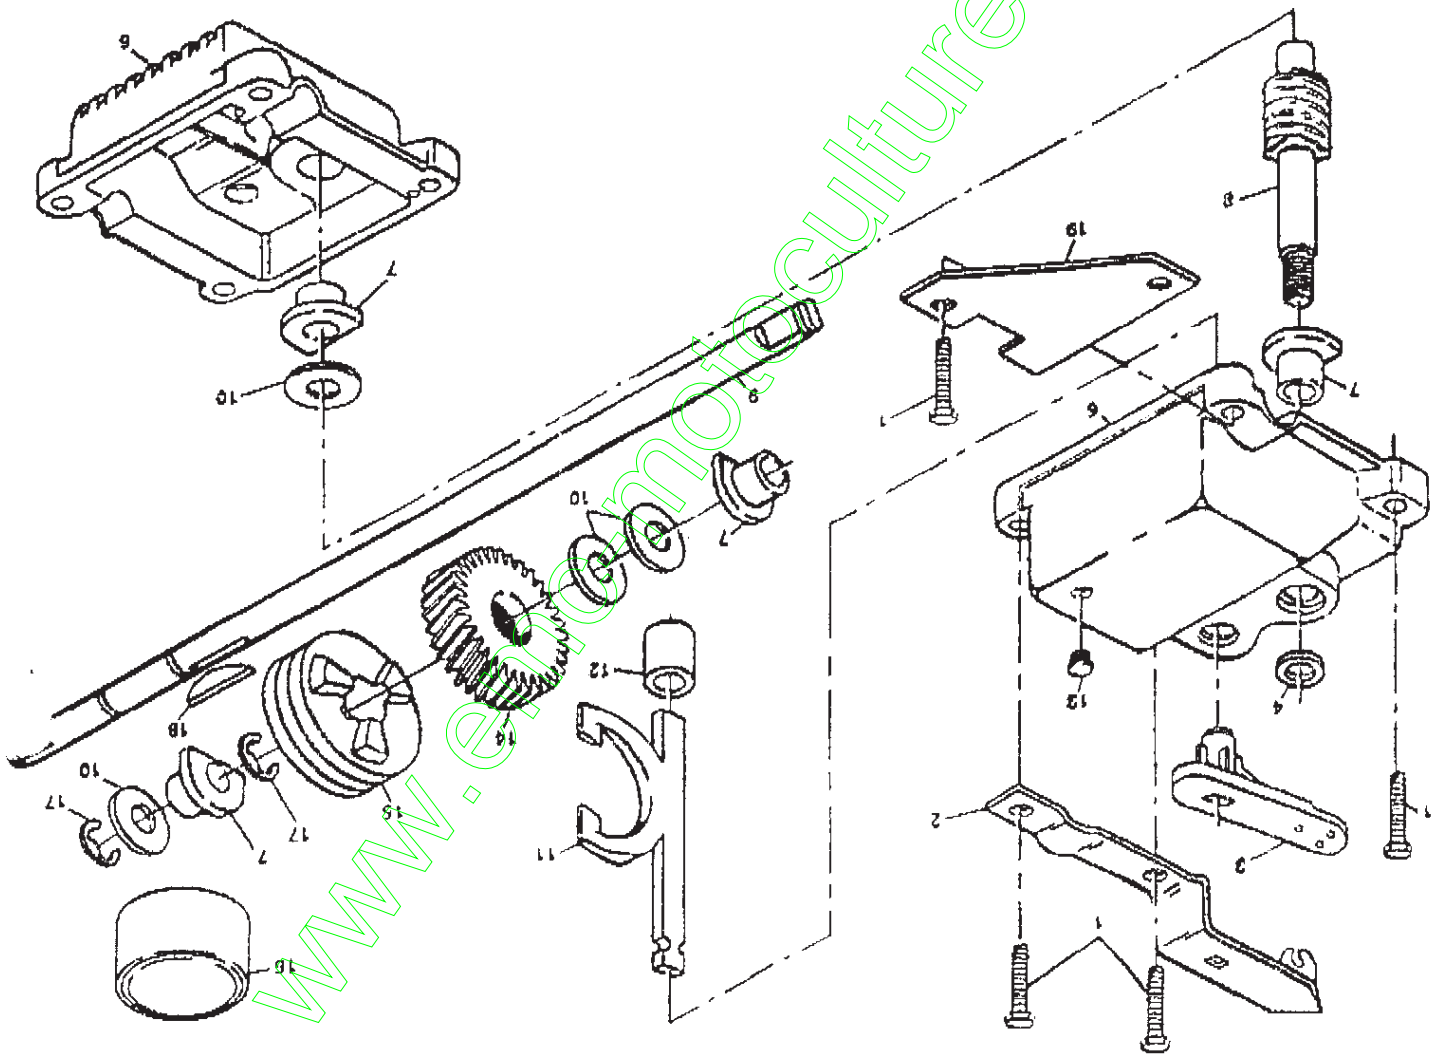

* These parts must be purchased through an authorized Briggs & Stratton dealer.

REPAIR PARTS

ROTARY LAWN MOWER -- MODEL NO. SN4E579D

REPAIR PARTS

ROTARY LAWN MOWER -- MODEL NO. SN4E579D

KEY NO.	PART NO.	DESCRIPTION	KEY NO.	PART NO.	DESCRIPTION
1	146323	Drive Control	18	137090	Spring
2	63601	Nut	20	75192	Spring
3	144929	Hex Washer Head Screw 1/4-20 x 2.12	21	67725	Washer 1/2 x 1-1/2 x .134
4	150495	Spring Retainer	22	702511	Gear Case Assembly
5	77400	Hubcap	23	137052	Drive Pulley
6	145212	Hex Flanged Locknut	24	132010	Locknut
8	700953	Wheel & Tire Assembly	27	702806	Drive Cover
9	12000058	E-ring	28	143603	Pan Head Tapping Screw #10-24 x 2-3/4
10	137054	Pinion	30	149555	Catcher Frame
11	88080	Dust Cover	31	149619	Grass Bag
12	87877	Selector Knob	32	146627	V-Bell
13	151521	Wheel Adjuster Assembly (Left)	38	85012	Drive Shaft Cover
14	151520	Wheel Adjuster Assembly (Right)	39	86446	Wheel Bushing
16	63601	Locknut	--	142160	Drive Control Decal
17	850848	Hi-Pro Key			

REPAIR PARTS

POWER PROPELLED LAWN MOWER -- MODEL NO. SNAE579D

GEAR CASE ASSEMBLY PART NUMBER 702511

KEY NO.	PART NO.	DESCRIPTION
1	17490416	Tapping Screw 1/4-20 x 1-1/4
2	137055X004	Engagement Bracket
3	137053	Shifter
4	57072	Seal
6	48373	Gear Case Halves Kit (Includes Key Nos. 4, 5, and 7)
7	77861	Bearing
8	137051	Worm Shaft
9	137074	Drive Shaft
10	57079	Hardened Washer
11	131484	Clutch Yoke

KEY NO.	PART NO.	DESCRIPTION
12	700343	Bushing
13	86447	Plug
14	137050	Helical Gear
15	750436X	Clutch Jaw
16	750369	Grease
17	1200003	E-Ring
18	850848	Hi-Pro Key
19	81585X004	Spring Bracket

NOTE: All component dimensions given in U.S. inches. 1 inch = 25.4 mm

REPAIR PARTS

POWER PROPELLED LAWN MOWER - - MODEL NO. SN4E579D

BATTERY

KEY NO.	PART NO.	DESCRIPTION
1	86334X479	Battery Bracket
2	86337X479	Battery Cover
3	750909	Battery
4	750097	Hex Washer Head Screw #10-24 x 1/2
5	86353	Connector Mounting Clip
6	130024	Battery Charger
7	86649	Battery Pad
8	134861	Battery Wrap