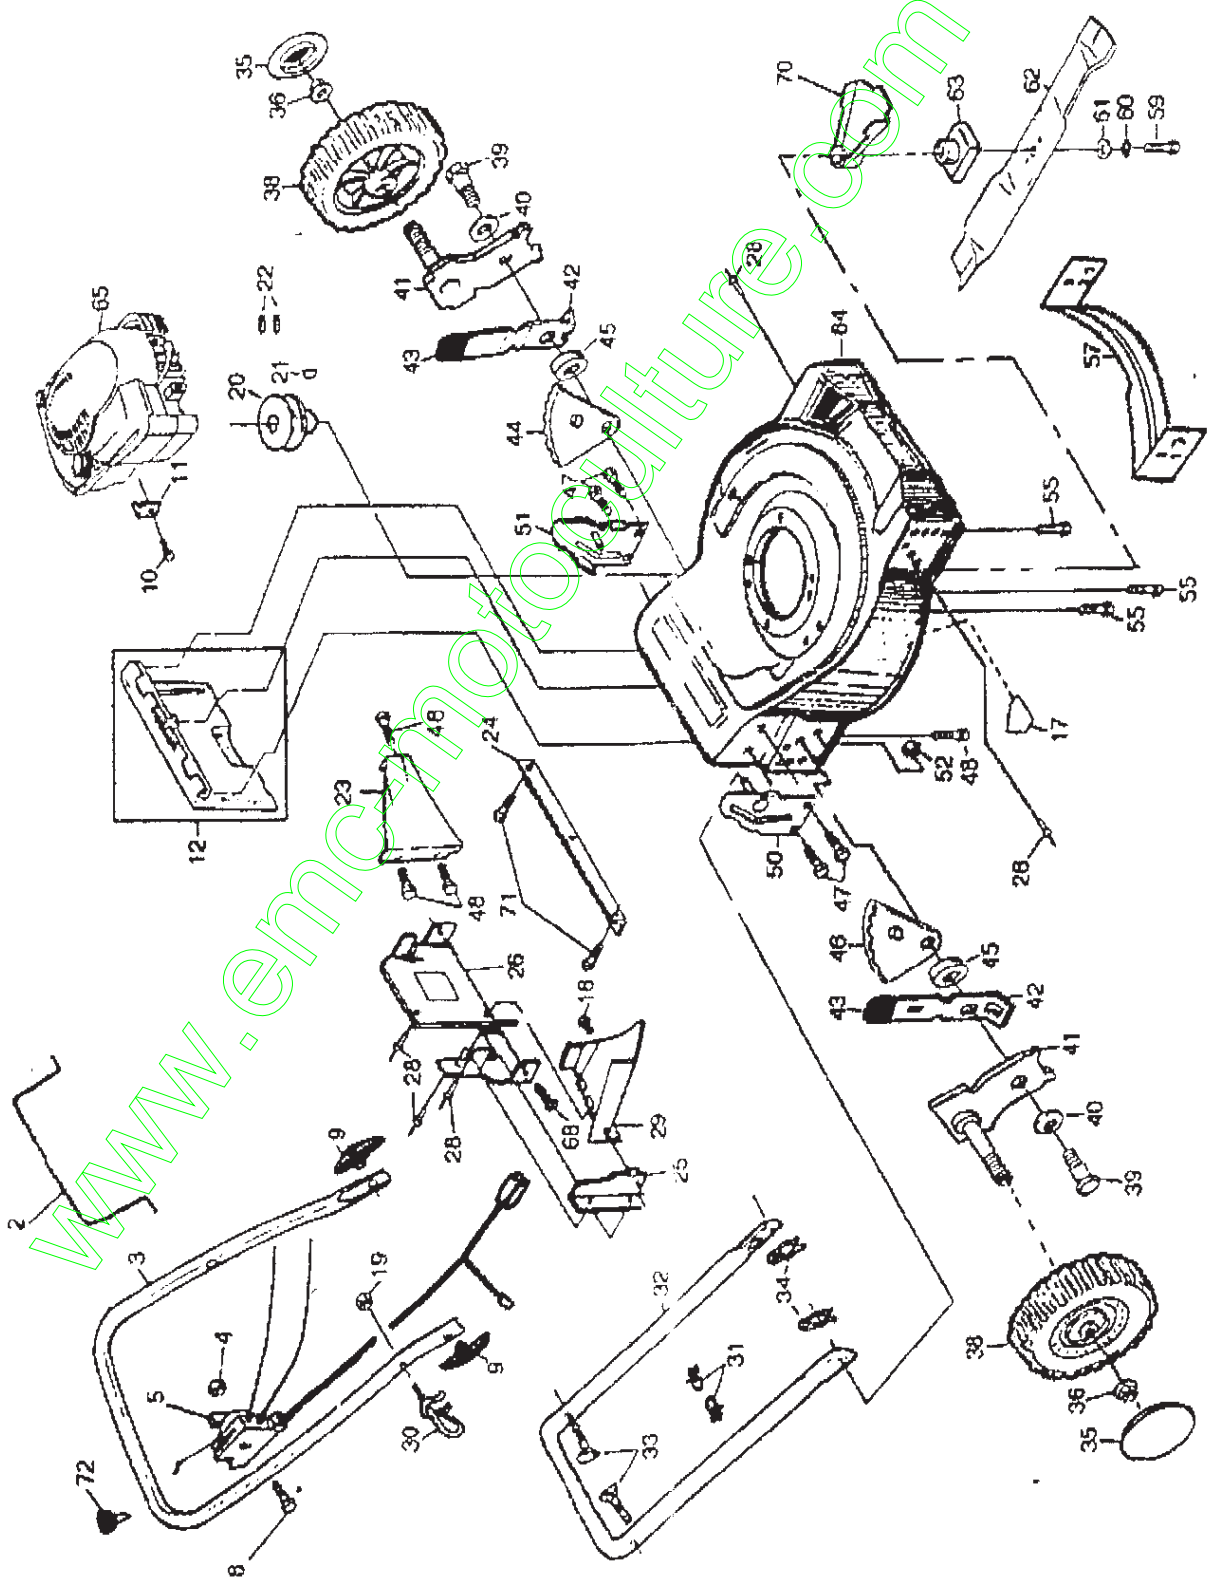

REPAIR PARTS

ROTARY LAWN MOWER - - MODEL NO. SN4E579D

REPAIR PARTS

ROTARY LAWN MOWER -- MODEL NO. SN4E579D

KEY NO.	PART NO.	DESCRIPTION	KEY NO.	PART NO.	DESCRIPTION
2	146771	Control Bar	44	700326X007	Wheel Adjusting Bracket (L.R.)
3	149637X479	Upper Handle	45	146630	Spacer
4	751152	Locknut	46	700327X007	Wheel Adjusting Bracket (R.R.)
5	148981	Key Start/Throttle Control	47	150078	Self-lapping Screw 5/16-18 x 3/4
8	144929	Hex Washer Head Screw 1/4-20 x 2-1/8	48	54583	Screw
9	136376	Wing Nut	50	151588X479	Handle Bracket (Right)
10	83816	Screw #10 x 5/8	51	151589X479	Handle Bracket (Left)
11	213146	Cable Clamp (Engine)	52	751592	Locknut 3/8-16
12	151023	Rear Door Kit	55	150406	Hex Head Thread Rolling Screw 3/8-16 x 1
17	145494	Danger Decal	57	801652X479	Front Baffle
18	150050	Screw	59	851084	Hex Head Machine Screw 3/8-24 x 1-3/8 Gr. 8
19	63601	Locknut 1/4-20	60	851074	Helical Lock Washer
20	84596	Engine Pulley	61	851074	Hardened Washer
21	87677	Hi Pro Key #505	62	141114	Blade 22"
22	59708	Set Screw 1/4-20 x 5/16	63	851514	Blade Adapter
23	140661X479	Baffle, Rear	64	154275	Lawn Mower Housing Kit (includes Key No. 17)
24	146143X479	Foot Guard	65	.....	Model No: 124807
25	700365X479	Side Baffle	68	88652	Screw, Hinge
26	700494X479	Back Plate	70	134612	Shield, Debris
28	128415	Pop Rivet	71	146694	Screw
29	133190X479	Discharge Baffle	72	122147X	Key
30	132001	Rope Guide	..	157709	Operator's Manual (Euro)
31	65426	Cable Clips	..	157710	Repair Parts Manual
32	151721X479	Lower Handle	..	149747	Guard Muffler (Not Shown)
33	131959	Handle Bolt	..	150050	Screw (Muffler Guard)
34	51793	Hairpin Colter			Available accessories not included with lawn mower:
35	77400	Hubcap	--	MA36	Chute Deflector
36	83923	Hex Flanged Locknut	--	MK22FRD	Mulcher Kit
38	146247	Wheel & Tire Assembly			
39	142748	Shoulder Bolt			
40	62335	Belleville Washer			
41	145935x004	Axle Arm			
42	700331x004	Selector Spring			
43	87877	Selector Knob			

* These parts must be purchased through an authorized Briggs & Stratton dealer.