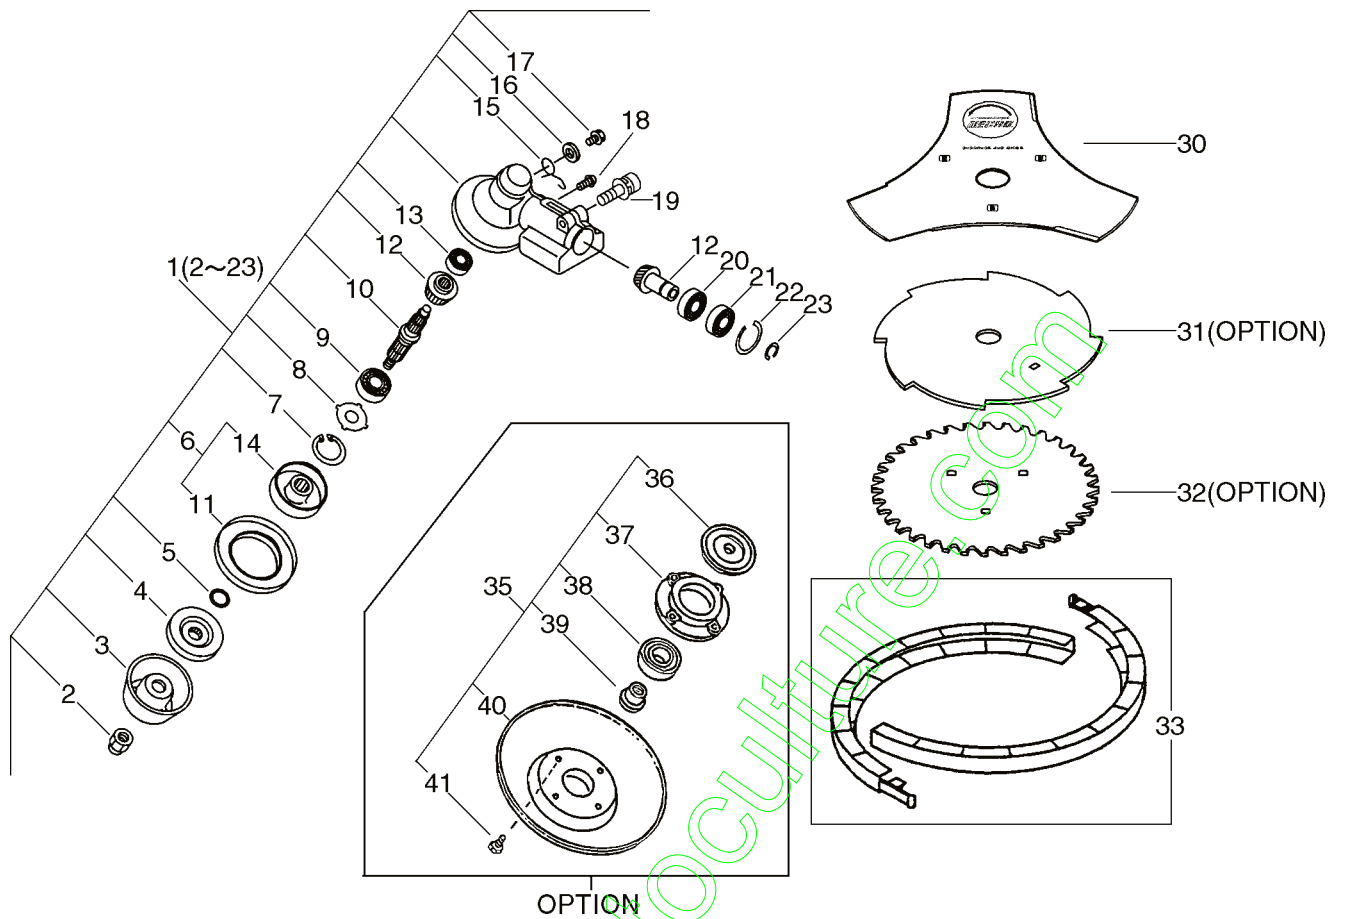

SRM-5000 8 Gear Case, Blade

KEY	LV	PART NUMBER	Q'TY	DESCRIPTION	REMARKS
45	+	P022-001200	1	SPRING	
46	+	P022-019450	1	TAP KNOB	
47	+	P022-001180	1	BOBBIN	
48	+	P022-006200	1	NYLON CODE	
49	+	P022-005030	1	COVER