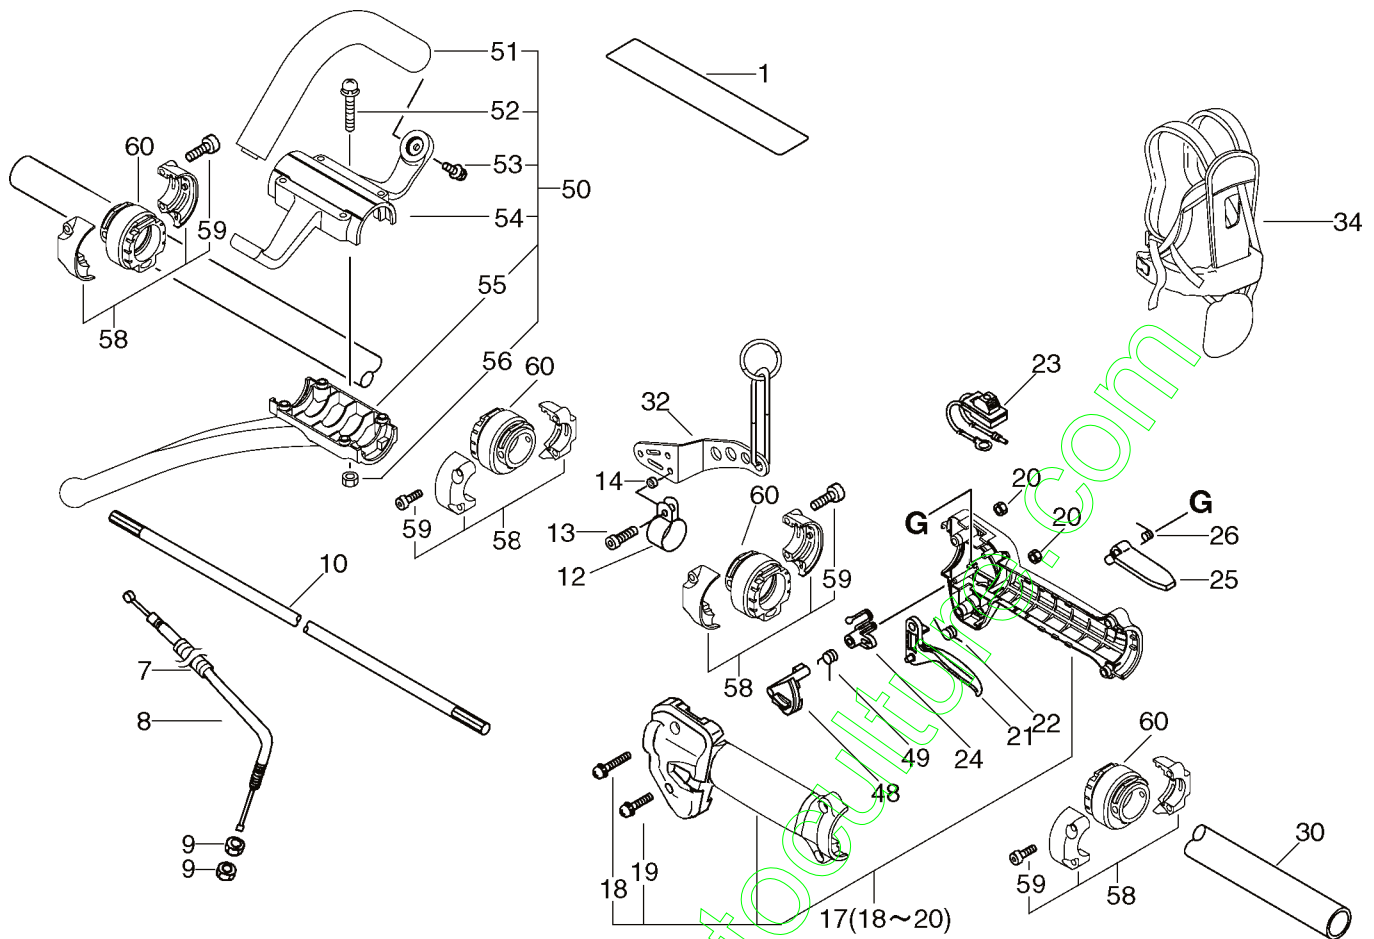

SRM-5000 9 Handle

KEY	LV	PART NUMBER	Q'TY	DESCRIPTION	REMARKS
1		X505-000140	1	LABEL,CAUTION	
7		V475-003580	1	TUBE	
8		V430-001460	1	CABLE,BOWDEN	
9		900502-00006	2	NUT (6 (3N)	
10		610011-49930	1	SHAFT, DRIVE	
12		301207-07530	2	HOOK	
14		V353-000090	2	COLLAR,5	
17		P021-007990	1	BRACKET SET,THROTTLE	
18	+	900242-05035	1	SCREW 5*35	
19	+	900242-05025	3	SCREW 5*25	
20	+	900500-00005	4	NUT 5	
21		C450-000110	1	TRIGGER,THROTTLE	
22		V452-000200	1	SPRING,TORSION	
23		A440-000600	1	SWITCH,ON OFF	
24		C461-000000	1	LATCH,THROTTLE	
25		178090-52632	1	LOCKOUT, T. CONTROL	
26		178013-52630	1	SPRING, THR. LOCK	
30		C050-000050	1	PIPE,MAIN	
32		C624-000020	1	HANGER,HARNESS	
34		C062-000182	1	HARNESS,SHOULDER	
48		C461-000010	1	LATCH,THROTTLE	
49		V452-000120	1	SPRING,TORSION	
50		P021-009201	1	HANDLE ASY, LOOP	
51	+	351205-07130	1	HANDLE