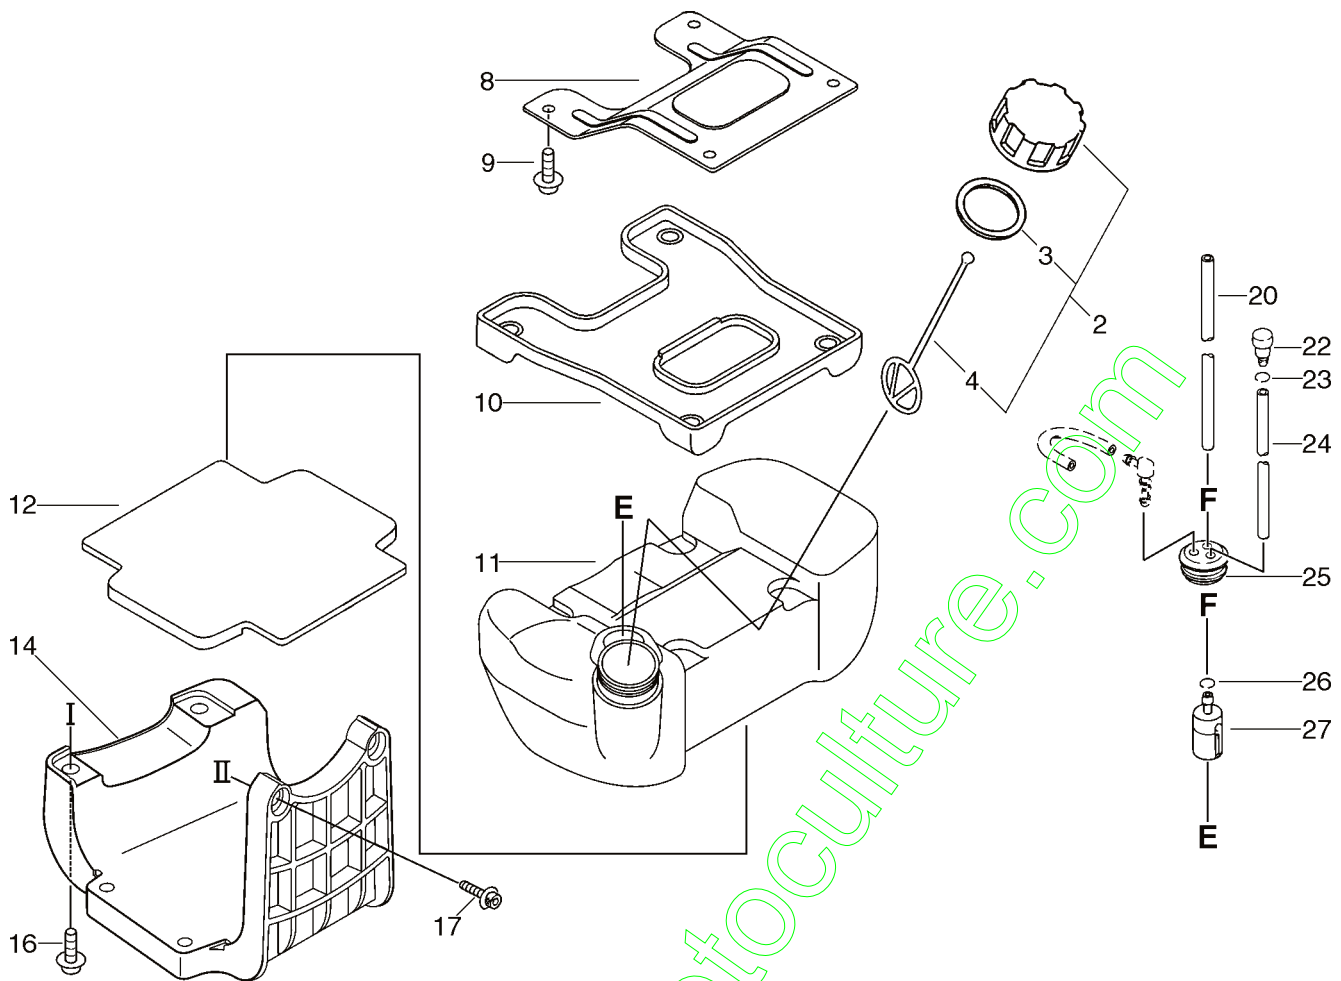

KEY	LV	PART NUMBER	Q'TY	DESCRIPTION	REMARKS
2		131004-55530	1	CAP ASSY, FUEL TANK	
3	+	131016-55830	1	GASKET, FUEL CAP	
4	+	131051-56030	1	CLIP, FUEL CAP	
8		A393-000030	1	BRACKET, FUEL TANK	
9		900106-05012	4	BOLT, H.S. 5*12	
10		A390-000000	1	SEAT, FUEL TANK	
11		A350-000131	1	TANK, FUEL	
12		A390-000010	1	SEAT, FUEL TANK	
14		A393-000050	1	BRACKET, FUEL TANK	
16		91121-05020	2	BOLT, FLANGE	
17		91121-05025	2	BOLT, FLANGE	
20		132010-53630	1	PIPE	
22		131300-56430	1	VALVE, CHECK	
23		132013-26630	1	CLIP	
24		132012-02960	1	PIPE, FUEL	
25		132115-55930	1	GROMMET, FUEL	
26		132013-26630	1	CLIP	
27		131205-19830	1	STRAINER, FUEL