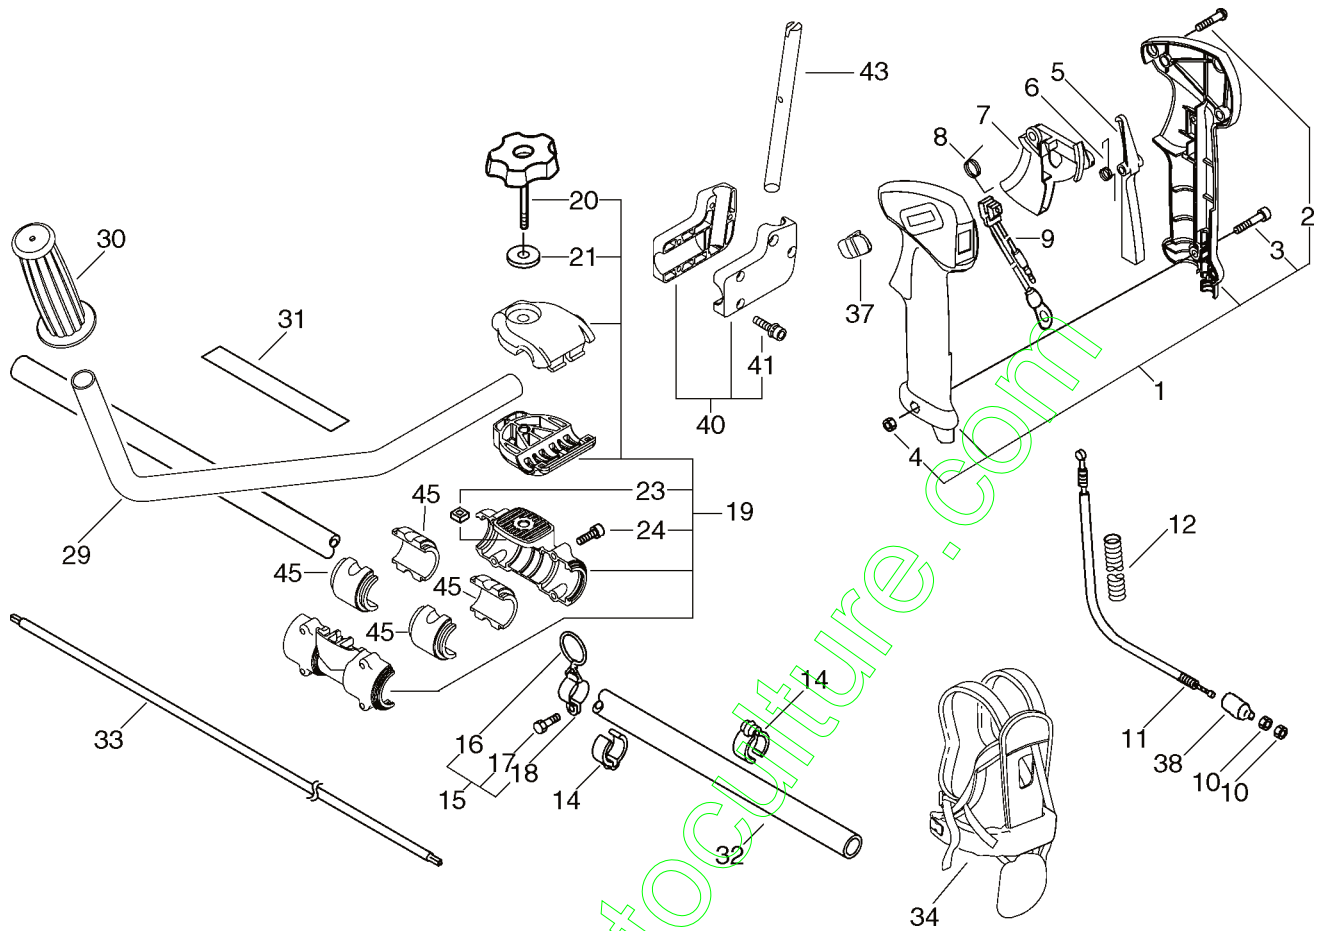

SRM-5000 7 Handle

KEY	LV	PART NUMBER	Q'TY	DESCRIPTION	REMARKS
33		P021-007470	1	SCABBARD,BLADE	
31		696001-55631	1	BLADE, 8-CUTTER 10IN	
32		695001-55631	1	SAW, CIRCULAR 10*80T	
35		699200-56830	1	CAP ASSY, FREE	
36	+	610313-56830	1	PLATE, ADAPTER (U)	
37	+	699226-05430	1	HOLDER, BEARING	
38	+	900814-06202	1	BEARING, BALL 6202	
39	+	699227-04630	1	NUT	
40	+	699228-08930	1	PLATE, COVER	
41	+	900141-05012	4	BOLT 5*12	
34		C062-000181	1	HARNESS, SHOULDER