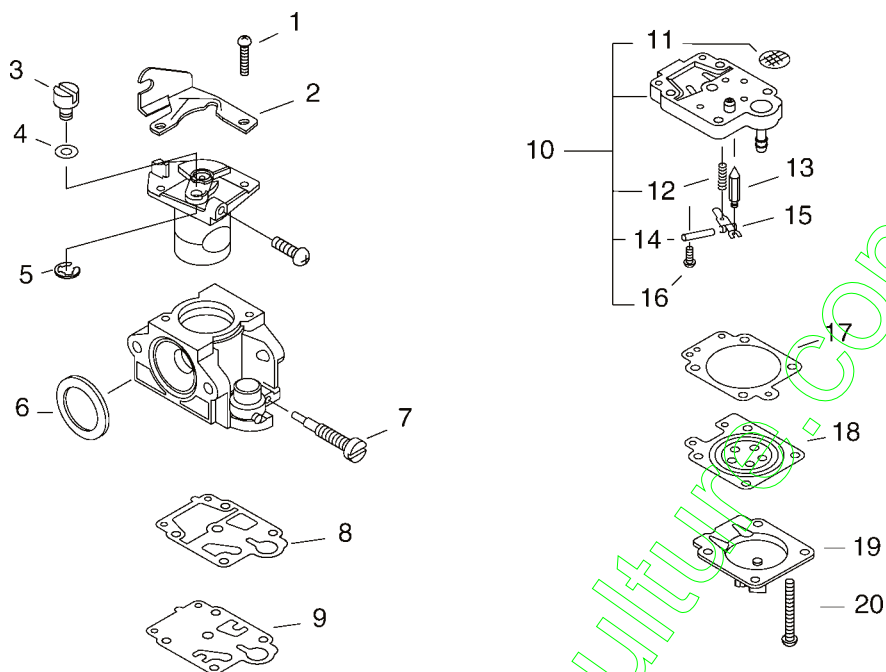

SRM-5000 1 1 Carburettor

KEY	LV	PART NUMBER	Q'TY	DESCRIPTION	REMARKS
		A021-001160	1	CARBURETOR,DIAPHRAGM	
1	+	123114-40630	2	SCREW	
2	+	P003-000180	1	BRACKET,CABLE	
3	+	123172-45130	1	SWIVEL	
4	+	123149-54230	1	WASHER	
5	+	123173-07930	1	CLIP	
6	+	123143-12110	1	RING, PACKING	
7	+	P003-001130	1	NEEDLE, HIGH SPEED	
8	+	P003-000100	1	GASKET, PUMP	
9	+	123112-40630	1	DIAPHRAGM, PUMP	
10	+	P003-001490	1	BODY ASSEMBLY, PUMP	
11	++	123126-10631	1	SCREEN, INLET	
12	++	123122-05560	1	SPRING, METER. LEVER	
13	++	123137-19830	1	VALVE, INLET NEEDLE	
14	++	123138-03930	1	PIN, METERING LEVER	
15	++	123123-03930	1	LEVER, METERING	
16	++	123139-05560	1	SCREW, M. LEVER PIN	
17	+	123140-27230	1	GASKET,M. DIAPHRAGM	
18	+	P003-000090	1	METERING, DIAPHRAGM	
19	+	P003-001500	1	COVER, PRIMER PUMP	
20	+	123144-44330	4	SCREW