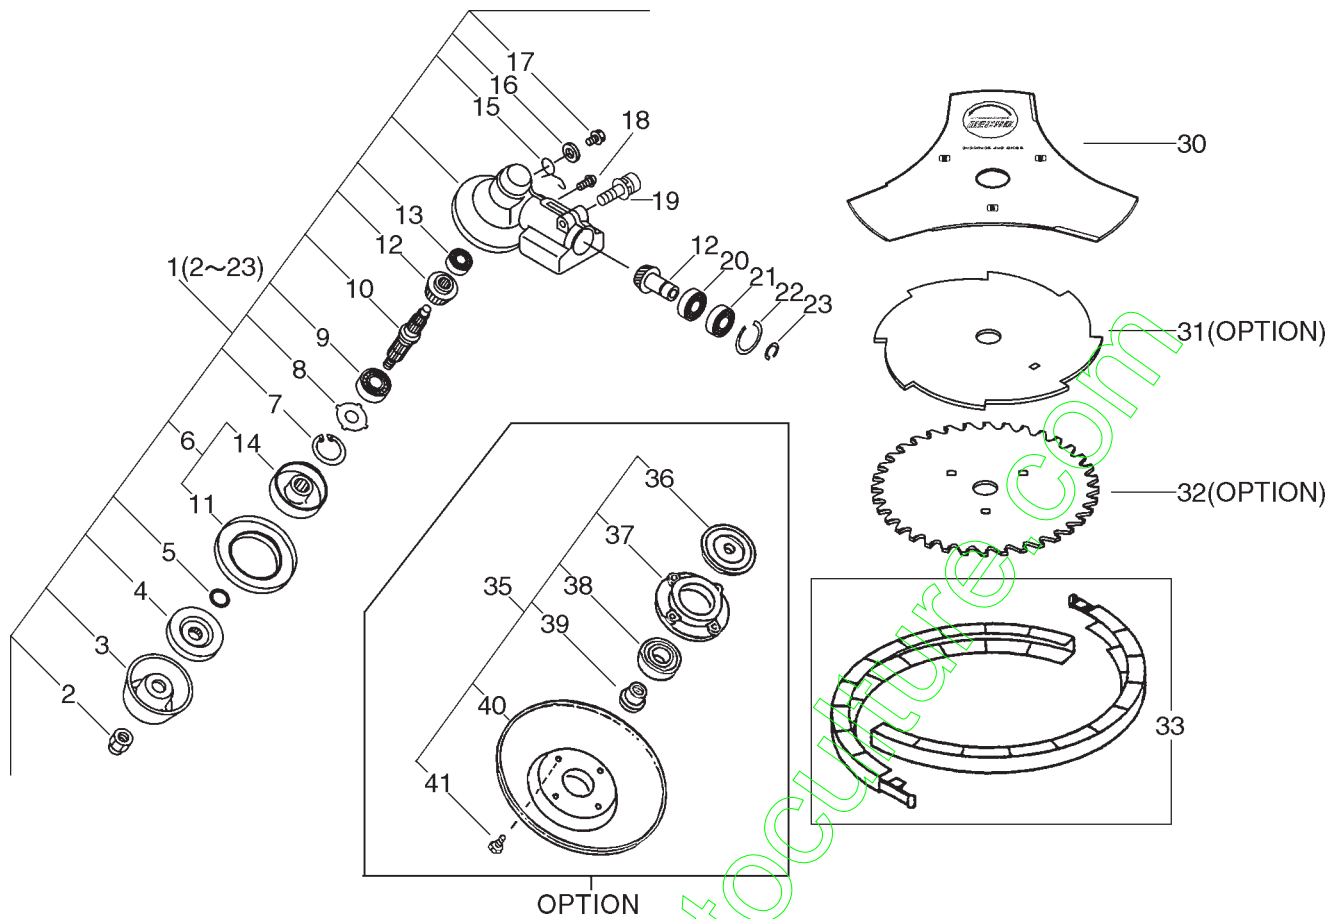

Gear Case, Blade

KEY	LV	PART NUMBER	Q'TY	DESCRIPTION	REMARKS
1		P021-012591		GEAR CASE	
2		610320-52		NUT	
3		900720-00012	1	O-RING 12	
4		C535-000001	1	FIXTURE, BLADE	
5	+	610352-56830	1	PLATE, CUP	
6	+	C535-000011	1	FIXTURE, BLADE	
7		900702-00032	1	CIRCLIP 32	
8		610444-56830	1	WASHER	
9		900812-06201	1	BEARING, BALL 6201	
10		610310-56930	1	SHAFT, P.T.O.	
12		610300-56930	1	GEAR SET	
13		900810-00629	1	BEARING, BALL 629	
15		610473-52131	1	SPRING	
16		900603-50008	1	WASHER	
17		610434-50031	1	BOLT 8*8	
18		900242-05010	1	SCREW 5*10	
19		91118-06030	1	BOLT	
20		900800-06001	1	BEARING, BALL 6001	
21		900803-06001	1	BEARING, BALL 6001	
22		900702-00028	1	CIRCLIP 28	
23		900701-00012	1	CIRCLIP 12	
40		X047-000220	1	CUTTER, ASM LINE	
41	+	V332-000000	1	WASHER, CIRCULAR 24	
42	+	P022-000710	2	EYELET	
43	+	P022-005040	1	HOUSING	
44	+	P022-001160	1	NUT