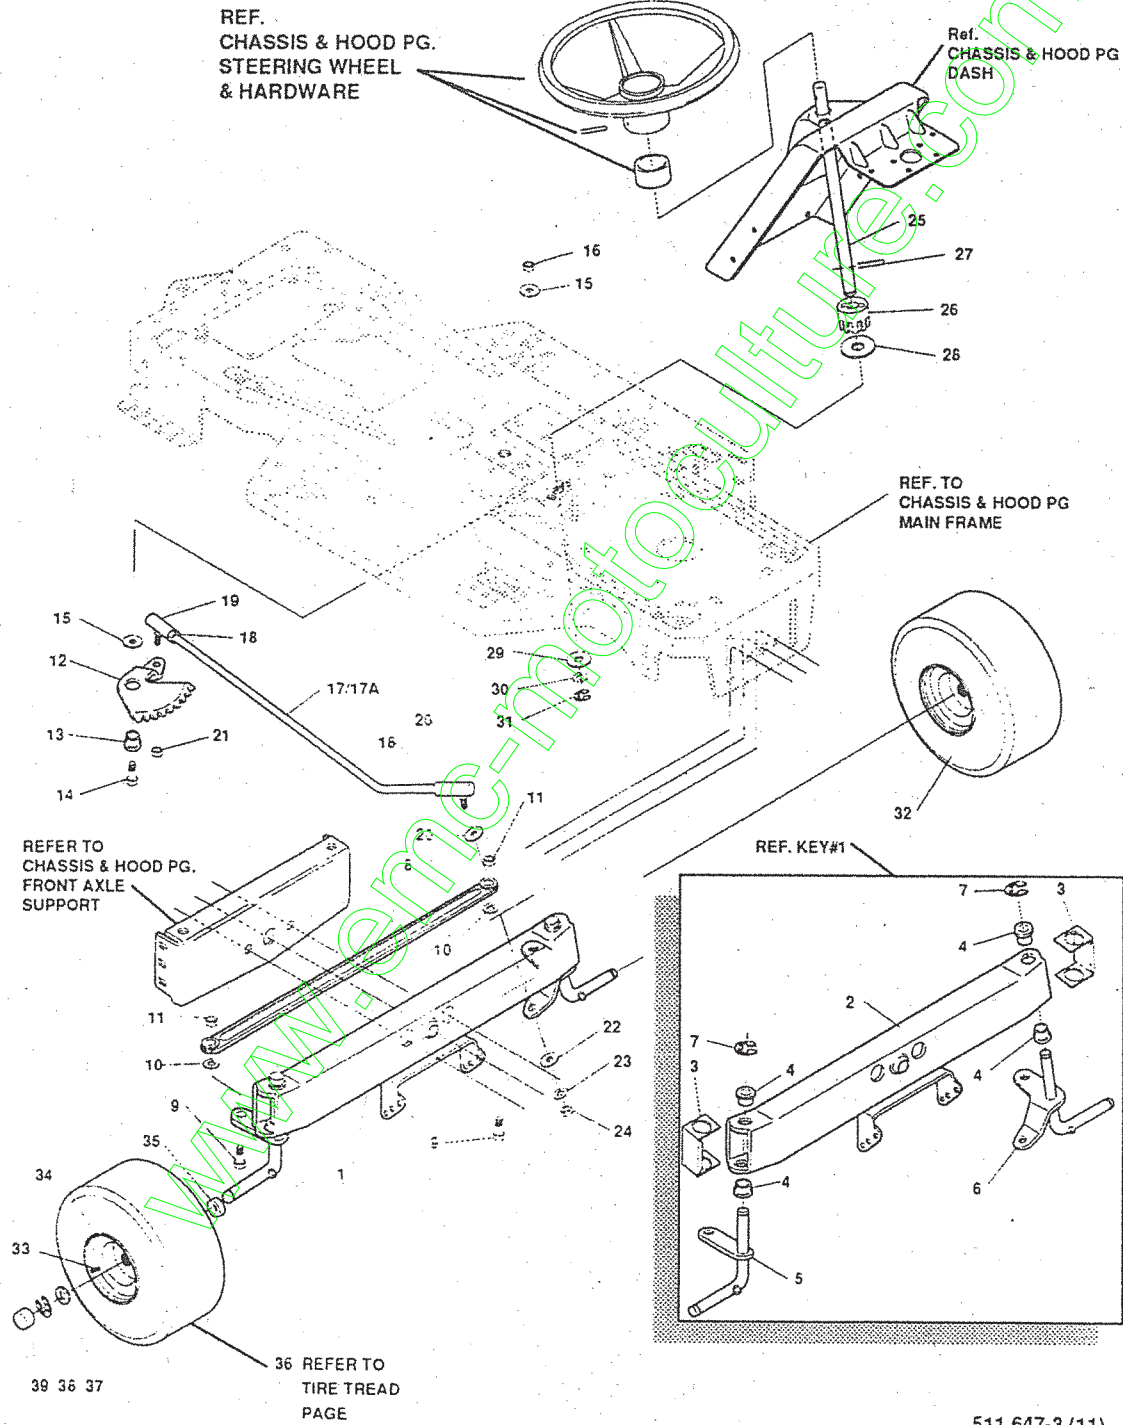

Rasentraktor T12/100SD

Art. Nr. 106.730

P138329293

a	b	c	d	e	f
01/93					

Rasentraktor T12/100  
Steuerungselemente

106.730

511 647-3 (11)

a	b	c	d	e	f
1/93					

315136F

KEY#	PART#	DESCRIPTION	QTY.
1	^	ASSY.AXLE FRONT	1
2	P138300272-860	AXLE FRONT	1
3	P13853373-860	AXLE COVER	2
4	P13852407	SPINDLE BEARING	4
5	P138302926	SPINDLE RH	1
6	P138315886	SPINDLE LH	1
7	P13836625	RING, RETEX .57X.05TRU5133-75	2
8	P138304590	TIE ROD ASSY 19.81LG	1
9	P138180128	SCREW, 3/8-16X1.75 HHC	2
10	P138120382	WASHER, REGSPTLK.393X.68X.10	2
11	P138120377	NUT, 3/8-16 REGHEX	2
12	P13858289	SECTOR, STEERING LF	1
13	P13852406	BRNG.FL ECC.510IDX .998ODX .56	1
14	P138180177	SCREW, 1/2-13X1.50 HHC	1
15	P13822265	WASHER, FLAT .515X1.38X.119	2
16	P1381500	NUT, 1/2-13 REGHCTRLK	1
17	P138300146	DRAGLINK ASSEMBLY	1
17A	P13858291	STEERING LINK	1
18	P138124925	NUT, 3/8-24 REGHEXJAM	2
19	P13857158	BALL JOINT 3/8 TH'D SHORT STUD	1
20	P13821275	BALL JOINT 3/8 TH'D LONG STUD	1
21	P13846692	NUT, 3/8-24 WDFLHLK	1
22	P138120396	WASHER, FLAT .531X1.06X.095	2
23	P138120382	WASHER, REGSPTLK.393X.68X.10	1
24	P138120369	NUT, 3/8-24 REGHEX	1
25	P13858243	SHAFT, STEERING LF	1
26	P13858244	PINION, STEERING LF	1
27	P13858274	PIN,DOWEL .2500 OD-.175	1
28	P138301410	BRNG. FL .752IDX1.061ODX .24	1
29	P138301398	WASHER, FORMED1.135X1.53X.12	1
30	P13821682	WASHER, FLAT .765X1.25X.042	1
31	P13836625	RING, RETEX .57X.05TRU5133-75	1
32	^	TIRE & RIM, PU 15X6.0X6	2
33	P13824167	VALVE STEM	1
34	P13839829	WHEEL W/BRG.	1
35	P13839979	BEARING,FL1.38OD-.753ID	1
36	P138301140	REFER TO TIRE TREAD PAGE	1
37	P138642	WASHER, FLAT .755X1.31X.075	4
38	P13836625	RING, RETEX .57X.05TRU5133-75	2
39	P13840394	CAP, 1.500ID X 7/8LG HUB	2

^ ORDER INDIVIDUAL PARTS.