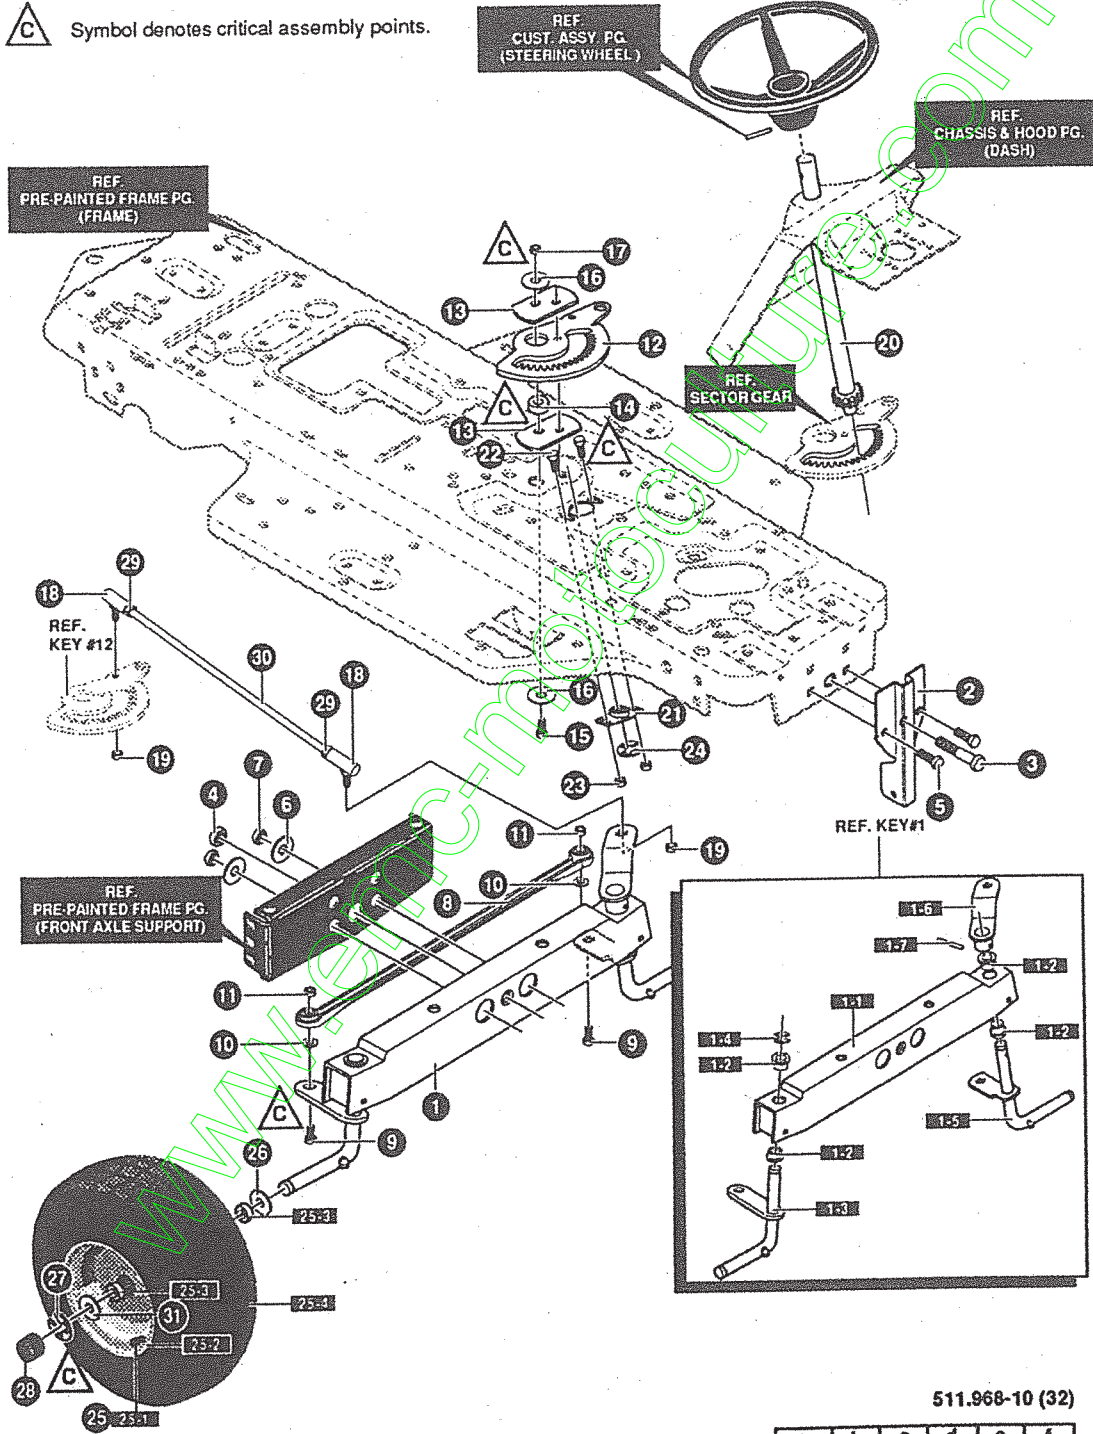

511.968-5 (32)

a	b	c	d	e	f
1/96					

△ Symbol denotes critical assembly points.

a	b	c	d	e	f
1/96					

T12/80 SD

Art.-No. 110.138

KEY#	PART#	DESCRIPTION	QTY
1	*	AXLE FRONT ASSEMBLY	1
1-1	P138312280	FRONT AXLE, ASSEMBLY	1
1-2	P13850546	BEARING, FLANGE	4
1-3	P138310368	SPINDLE, ASSEMBLY, RH	1
1-4	P13836625	RING, RETEX	1
1-5	P138310367	SPINDLE, ASSEMBLY, LH	1
1-6	P138327619	ARM ASSEMBLY, FRONT STEERING	1
1-7	P138454565	PIN, SPRING	1
2	P138338083-860	BRACKET, HANGER	1
3	P13850720	BOLT, .625 X 2.875	1
4	P138274654	NUT, 1/2-20	1
5	P138180138	SCREW, 3/8-16 X 3.00	4
6	P1382483	WASHER, .39ID X 1.25D X .07	4
7	P1381499	NUT, 3/8-16	4
8	P138302688	TIE ROD	1
9	P138180124	SCREW, 3/8-16 X 1.25	2
10	P138120382	WASHER, .393 X .68 X .10	2
11	P1381499	NUT, 3/8-16	2
12	P138327399	GEAR, SECTOR	1
13	P138333289	PLATE SECTOR	2
14	P138330021	BUSHING, SECTOR GEAR	1
15	P138181643	SCREW, 3/8-24 X 1.50	1
16	P138845	WASHER, FLAT .390 X 1.25 X .119	2
17	P138412349	NUT, 3/8-24	1
18	P13857158	BALL JOINT 3/8 THD	2
19	P138412349	NUT, 3/8-24	2
20	P138327395	SHAFT, PIN-STEER	1
21	P138325692	BEARING, FLANGE	1
22	P138326505	SCREW, 1/4-20 X .75	2
23	P13846931	NUT, 1/4-20	2
24	P13820864	RING, RET E	1
25	P138338855	TIRE & RIM ASSEMBLY, 13 X 5.0-6	2
25-1	P138338512	VALVE STEM	
25-2	P138338179	RIM, WHEEL	
25-3	P138338181	TIRE, 13 X 5-6	
25-4	P138338513	BEARING	
26	P138642	WASHER, FLAT .755 X 1.31 X .075	2
27	P13836625	RING, RETEX	2
28	P13840394	HUB CAP	2
29	P138124925	NUT, 3/8-24	2
30	P13856190	DRAG LINK	1
31	P13842815	WASHER, FLAT .755 X 1.53 X .07	2