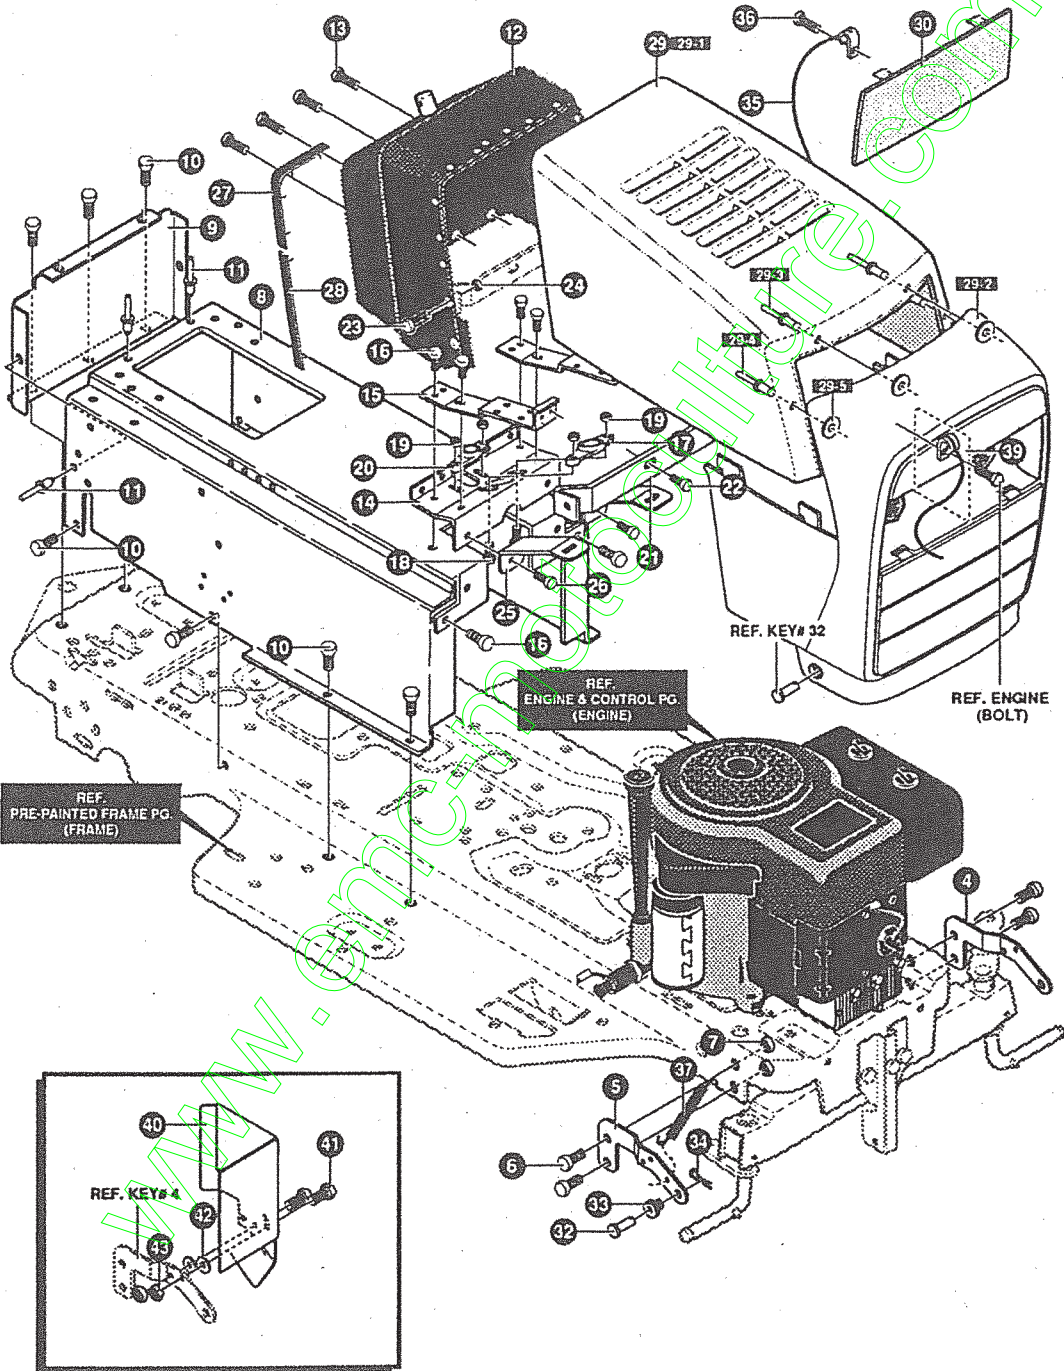

T12/80 SD

Art.-No. 110.138

511.968-4 (32)

a	b	c	d	e	f
1/96					

339270 A

D1