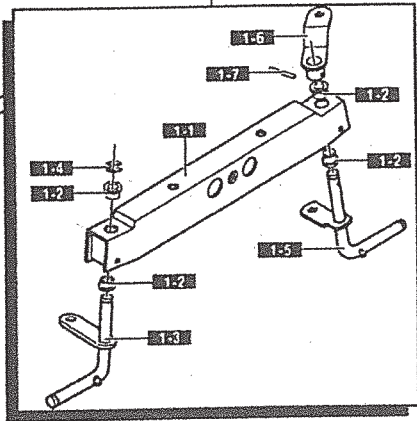

511.968-5 (32)

a	b	c	d	e	f
1/96					

△ Symbol denotes critical assembly points.

a	b	c	d	e	f
1/96					

T12/80 SD

Art.-No. 110.138

KEY#	PART#	DESCRIPTION	QTY
1	*	AXLE FRONT ASSEMBLY	1
1-1	P138312280	FRONT AXLE, ASSEMBLY	1
1-2	P13850546	BEARING, FLANGE	4
1-3	P138310368	SPINDLE, ASSEMBLY, RH	1
1-4	P13836625	RING, RETEX	1
1-5	P138310367	SPINDLE, ASSEMBLY, LH	1
1-6	P138327619	ARM ASSEMBLY, FRONT STEERING	1
1-7	P138454565	PIN, SPRING	1
2	P138338083-860	BRACKET, HANGER	1
3	P13850720	BOLT, .625 X 2.875	1
4	P138274654	NUT, 1/2-20	1
5	P138180138	SCREW, 3/8-16 X 3.00	4
6	P1382483	WASHER, .39ID X 1.25D X .07	4
7	P1381499	NUT, 3/8-16	4
8	P138302688	TIE ROD	1
9	P138180124	SCREW, 3/8-16 X 1.25	2
10	P138120382	WASHER, .393 X .68 X .10	2
11	P1381499	NUT, 3/8-16	2
12	P138327399	GEAR, SECTOR	1
13	P138333289	PLATE SECTOR	2
14	P138330021	BUSHING, SECTOR GEAR	1
15	P138181643	SCREW, 3/8-24 X 1.50	1
16	P138845	WASHER, FLAT .390 X 1.25 X .119	2
17	P138412349	NUT, 3/8-24	1
18	P13857158	BALL JOINT 3/8 THD	2
19	P138412349	NUT, 3/8-24	2
20	P138327395	SHAFT, PIN-STEER	1
21	P138325692	BEARING, FLANGE	1
22	P138326505	SCREW, 1/4-20 X .75	2
23	P13846931	NUT, 1/4-20	2
24	P13820864	RING, RET E	1
25	P138338855	TIRE & RIM ASSEMBLY, 13 X 5.0-6	2
25-1	P138338512	VALVE STEM	
25-2	P138338179	RIM, WHEEL	
25-3	P138338181	TIRE, 13 X 5-6	
25-4	P138338513	BEARING	
26	P138642	WASHER, FLAT .755 X 1.31 X .075	2
27	P13836625	RING, RETEX	2
28	P13840394	HUB CAP	2
29	P138124925	NUT, 3/8-24	2
30	P13856190	DRAG LINK	1
31	P13842815	WASHER, FLAT .755 X 1.53 X .07	2