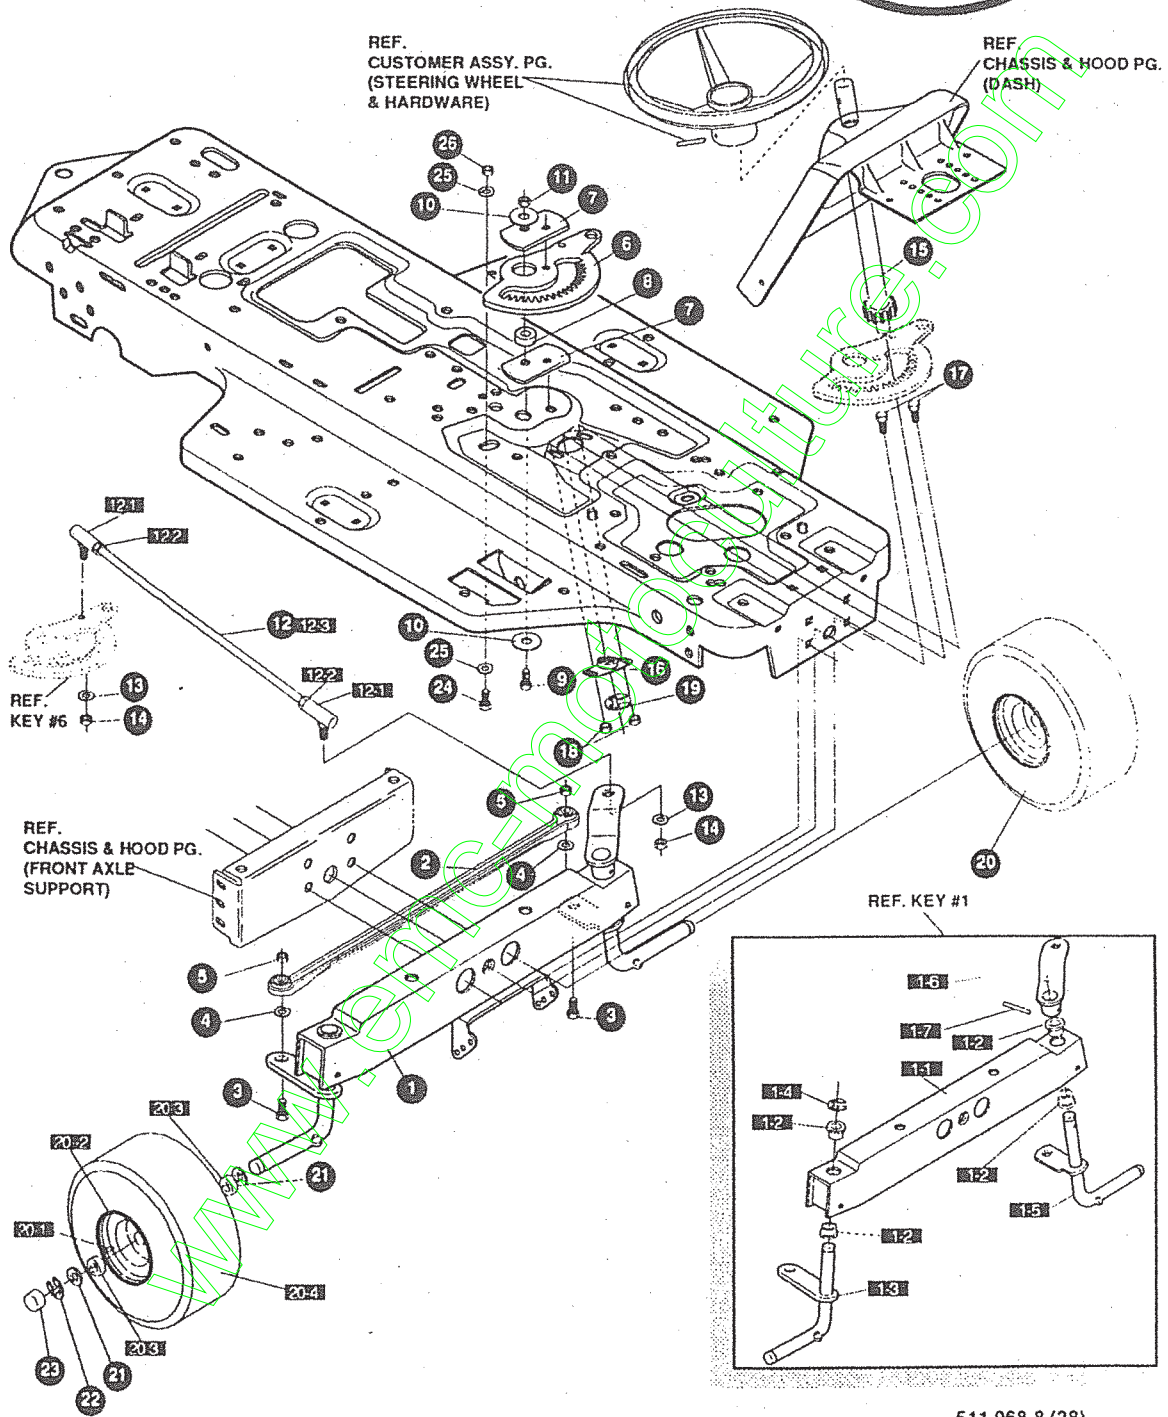

a	b	c	d	e	f
1/95