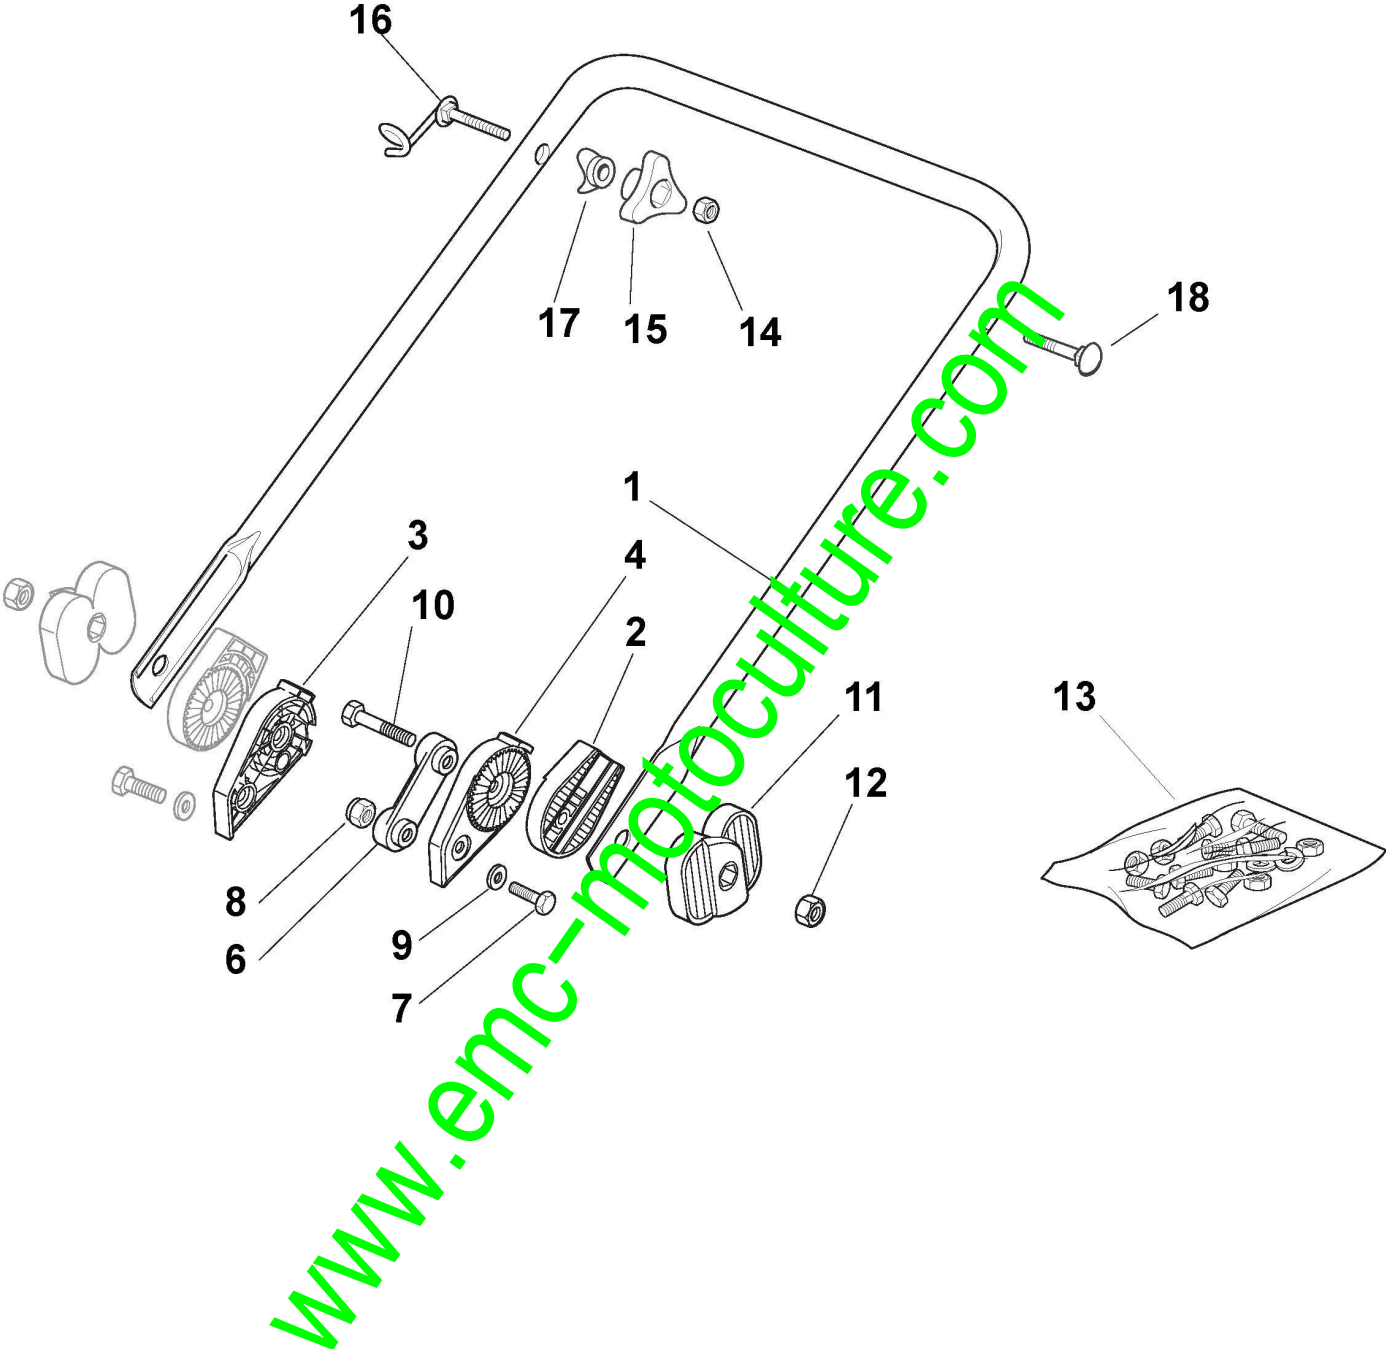

Mancheron, Partie Inferieure

Réf. N°	Q.té :	Code article	Description	Articles	De	Jusqu'à
1	1	381006510/0	Mancheron, Partie Inferieure			To
1	1	381006532/0	Mancheron, Partie Inferieure		From	31-August-2005
2	2	122785081/0	Support Externe			To
2	2	322785081/1	Support Externe		From	31-August-2003
3	1	122785082/0	Support Interne Droit			
4	1	122785083/1	Support Interne Gauche			
6	2	122551575/0	Inside Plaque			
7	2	112793301/0	Vis			
8	2	112155000/0	Ecrou			
9	2	112521350/0	Rondelle			
10	2	112691810/0	Vis			
11	2	122399803/0	Poignée			
12	2	112293202/0	Ecrou			
13	1	181008623/1	Dotation Visserie		From	
13	1	381008596/1	Dotation Visserie			To
13	1	381008622/0	Dotation Visserie		From	31-August-2002
14	2	112293200/0	Ecrou			
15	2	122399900/0	Poignée Noir			
16	2	181003801/1	Ressort De Guide			
17	2	122680006/1	Rondelle			
18	1	112819201/0	Vis			

www.emc-motoculture.com