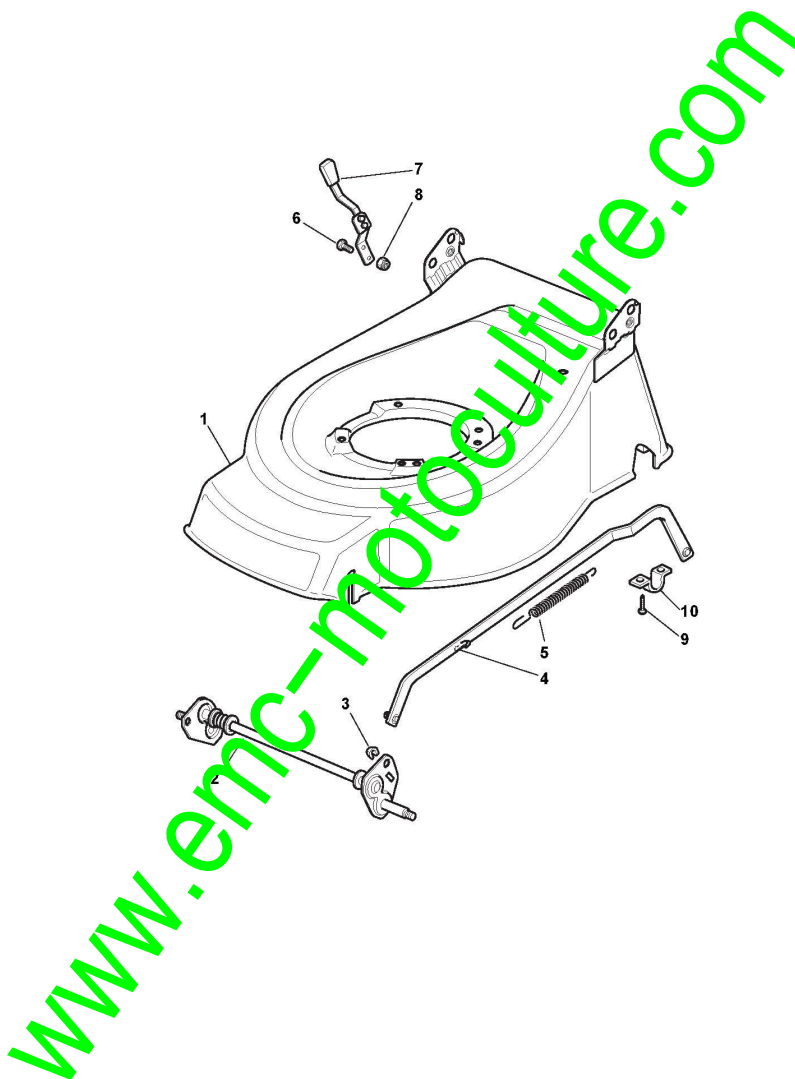

CASTELGARDEN

TDL 534 TR (2004)

294539027/RAI

Spare parts list
Reservdelar
Repuestos
Ersatzteile
Pièces détachées
Reserve onderdelen
Catalogo ricambi

www.emc-motoculture.com

- Use ST. S.p.A. Genuine Spare Parts specified in the parts list for repair and/or replacement.
- The contents described in the parts list may change due to improvement.
- The drawings of the spare parts are only indicative And might Not represent the part in question exactly.
- The indications "right" - "left" - "front" - "rear" refer to the position of the operator when using the machine.
- When placing orders of parts for repair And/Or replacement, make sure that the illustrated parts list is the one applying to the machine's year of manufacture, as shown on the identification plate attached to the machine.

Châssis Et Reglage Hauteur Decoupe

Réf. N°	Q.té :	Code article	Description	Articles	De	Jusqu'à
1	1	381001985/0	Châssis Rouge			To
1	1	381001985/1	Châssis Rouge		From	31-August-2006
1	1	381001985/2	Châssis Rouge		From	
2	1	381001223/1	Axe Roues Avant		01-September-2007	
3	2	112436050/1	Plaquette			To
3	2	112436051/0	Plaquette		From	31-August-2008
4	1	181001264/0	Tige Commande Reglage Hauteur			
5	1	122446180/0	Ressort			
6	2	112789000/0	Vis			
7	1	381003279/2	Levier, Reglage			
8	2	112154320/0	Ecrou			
9	4	112731350/0	Vis			
10	2	322545152/0	Plaquette			

www.emc-motoculture.com

Protection

Réf. N°	Q.té :	Code article	Description	Articles	De	Jusqu'à
1	1	112728530/0	Vis			
2	1	122060193/0	Protection Courroie	Trend		
2	1	122060196/0	Protection Courroie	Castel		
3	1	322291150/0	Insert De Caoutchouc			